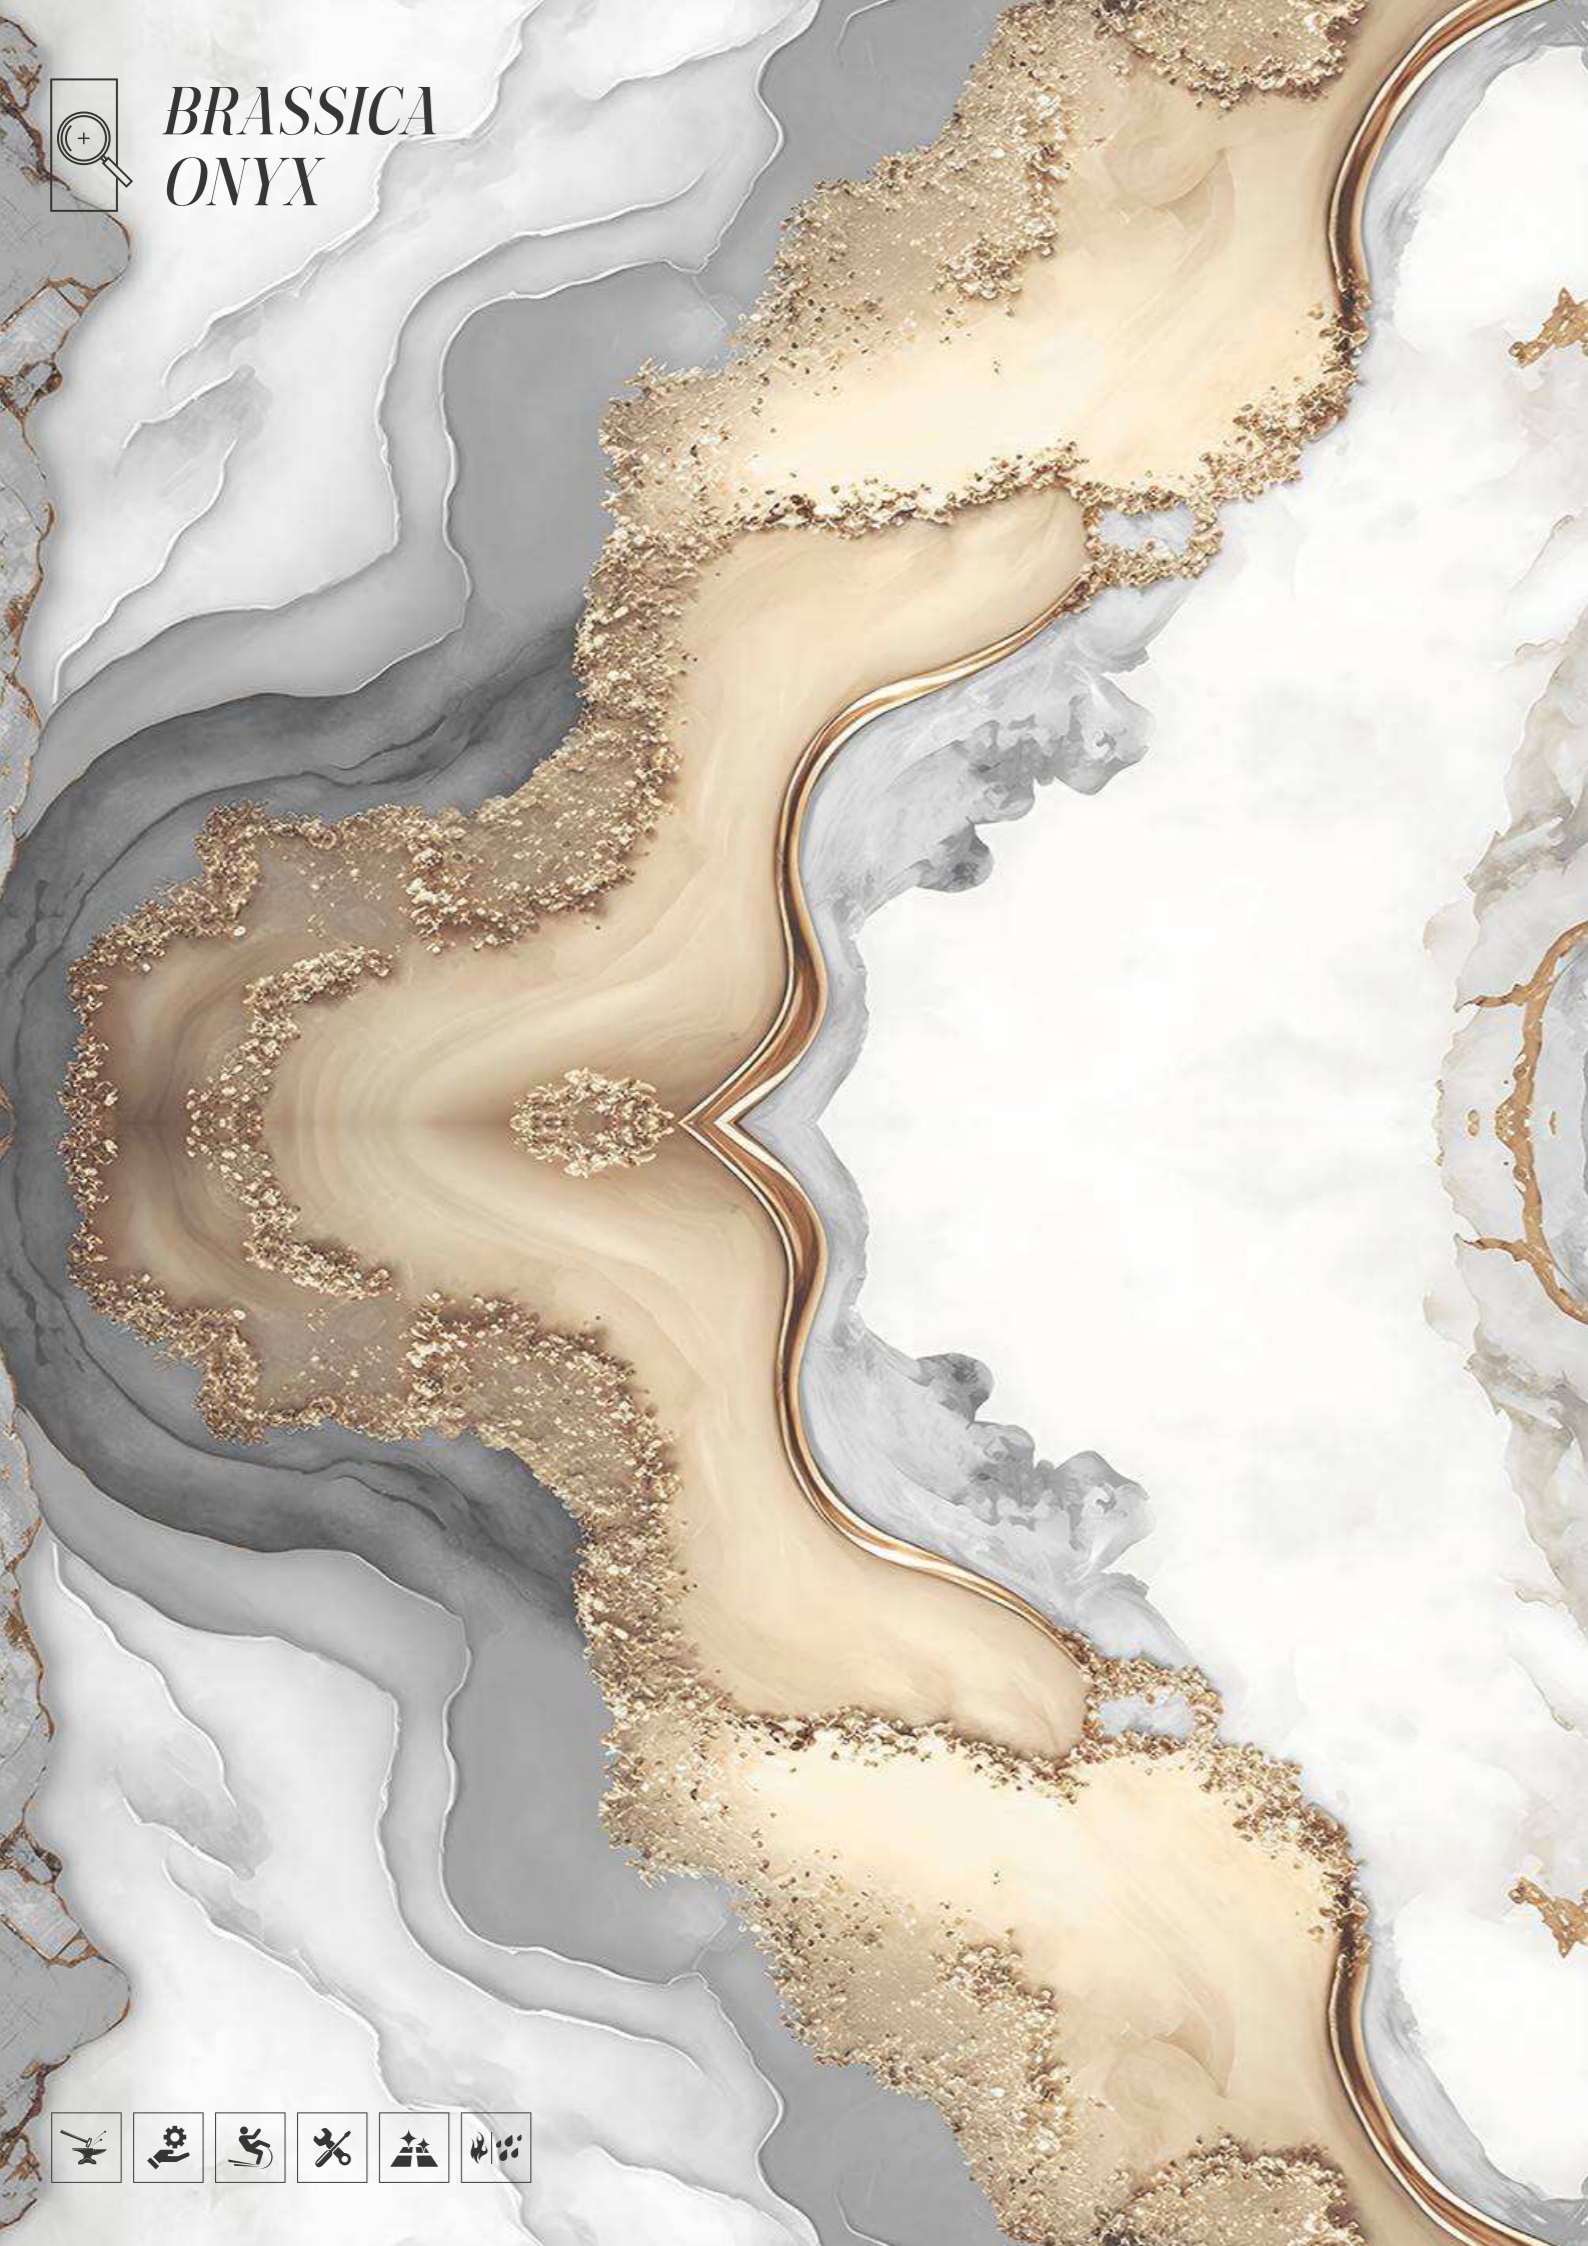

BIANCO STATUARIO

| Size
600x1200mm

| Surface
Glossy

| Random
01

**BRASSICA
ONYX**

BOOKMATCH
COLLECTION

BRASSICA ONYX

| Size
600x1200mm