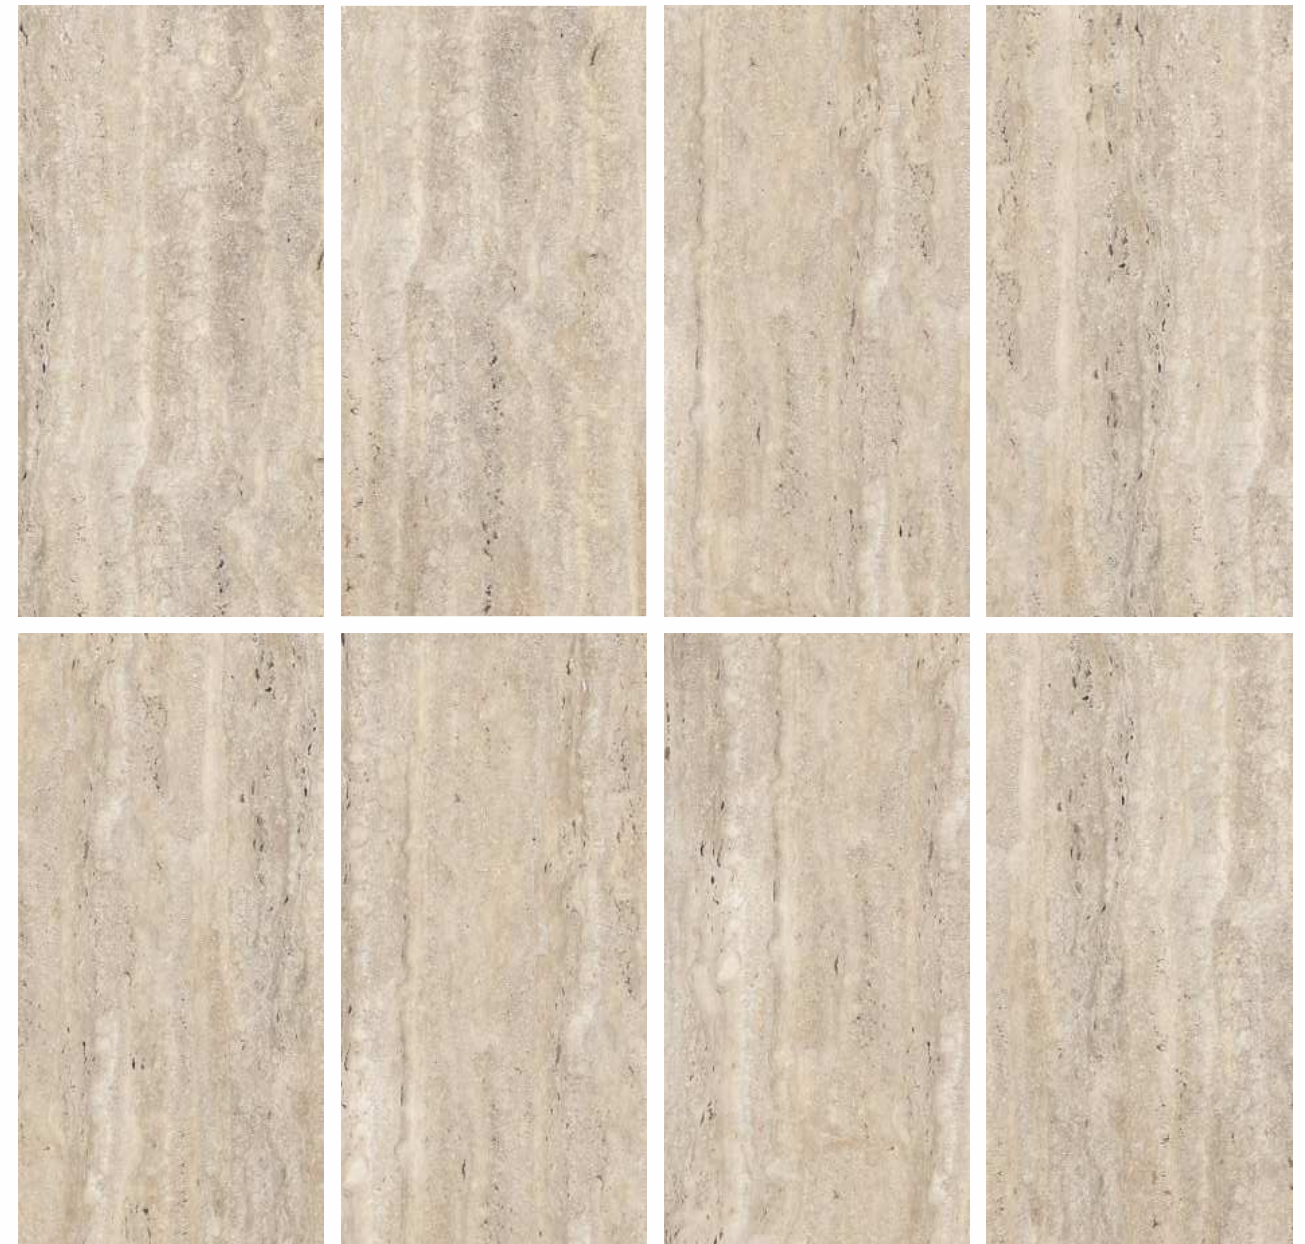

| Size
600x1200mm

| Surface
Matt

| Random
08

| Wall & Floor
DUSK GREY

MATT
COLLECTION

DUSK
NATURAL

MATT
COLLECTION

DUSK NATURAL