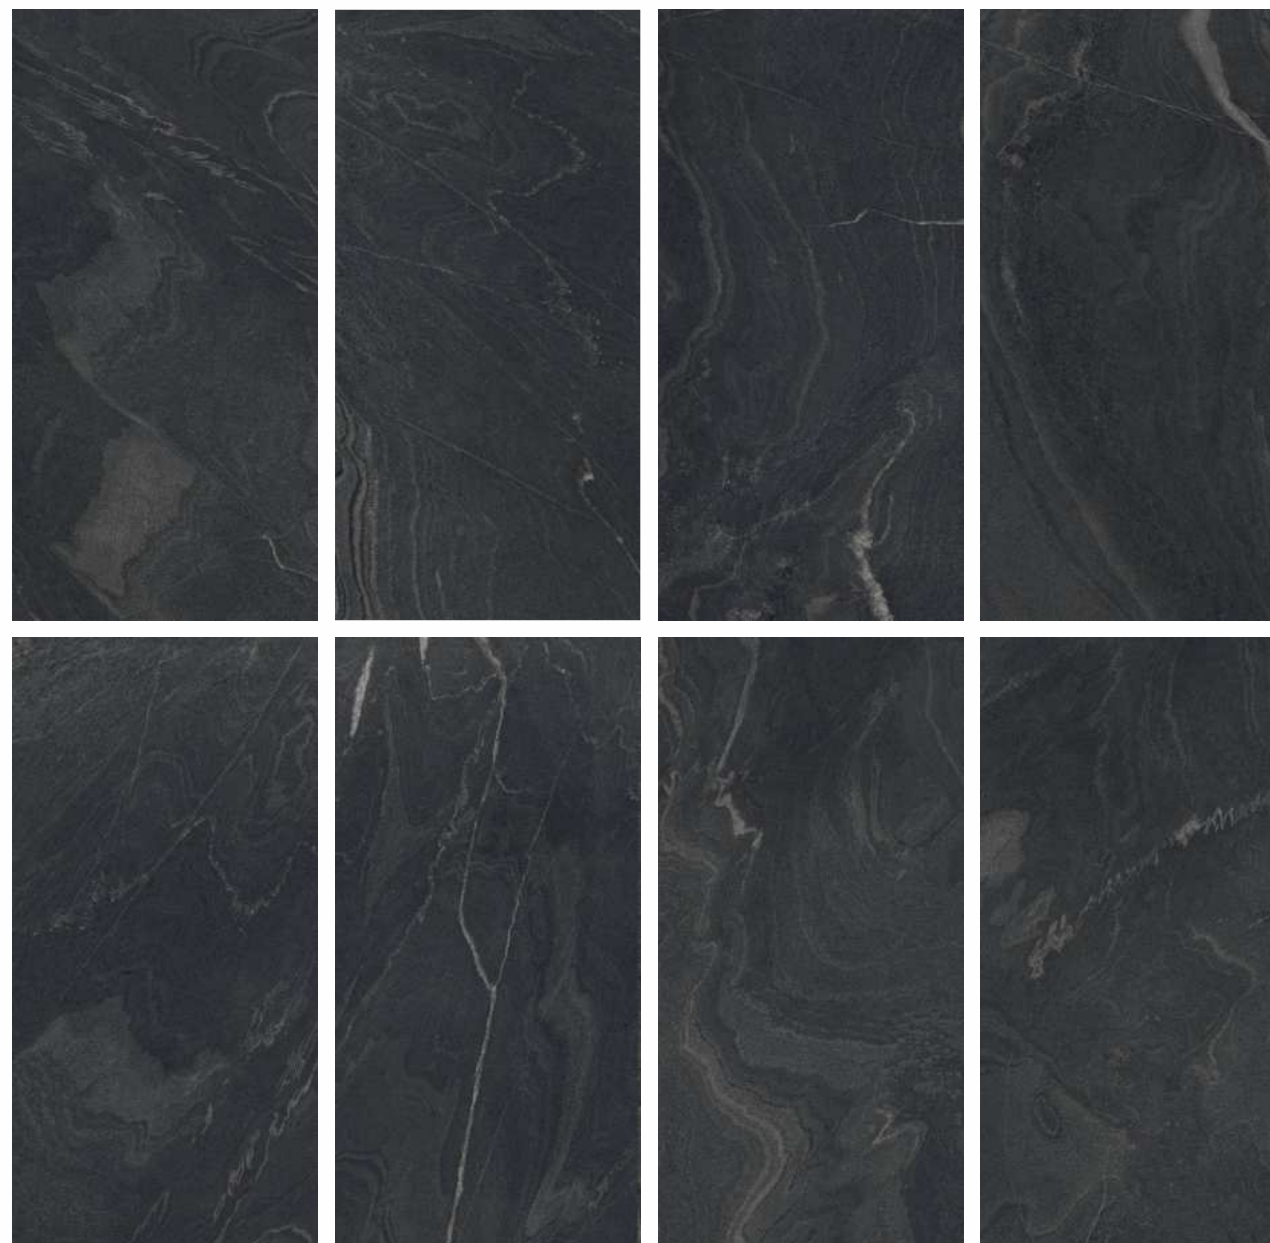

| Size
600x1200mm

| Surface
Matt

| Random
08

| Wall & Floor
CARVELA DOVE

MATT
COLLECTION

CARVELA
NERO

MATT
COLLECTION

CARVELA NERO