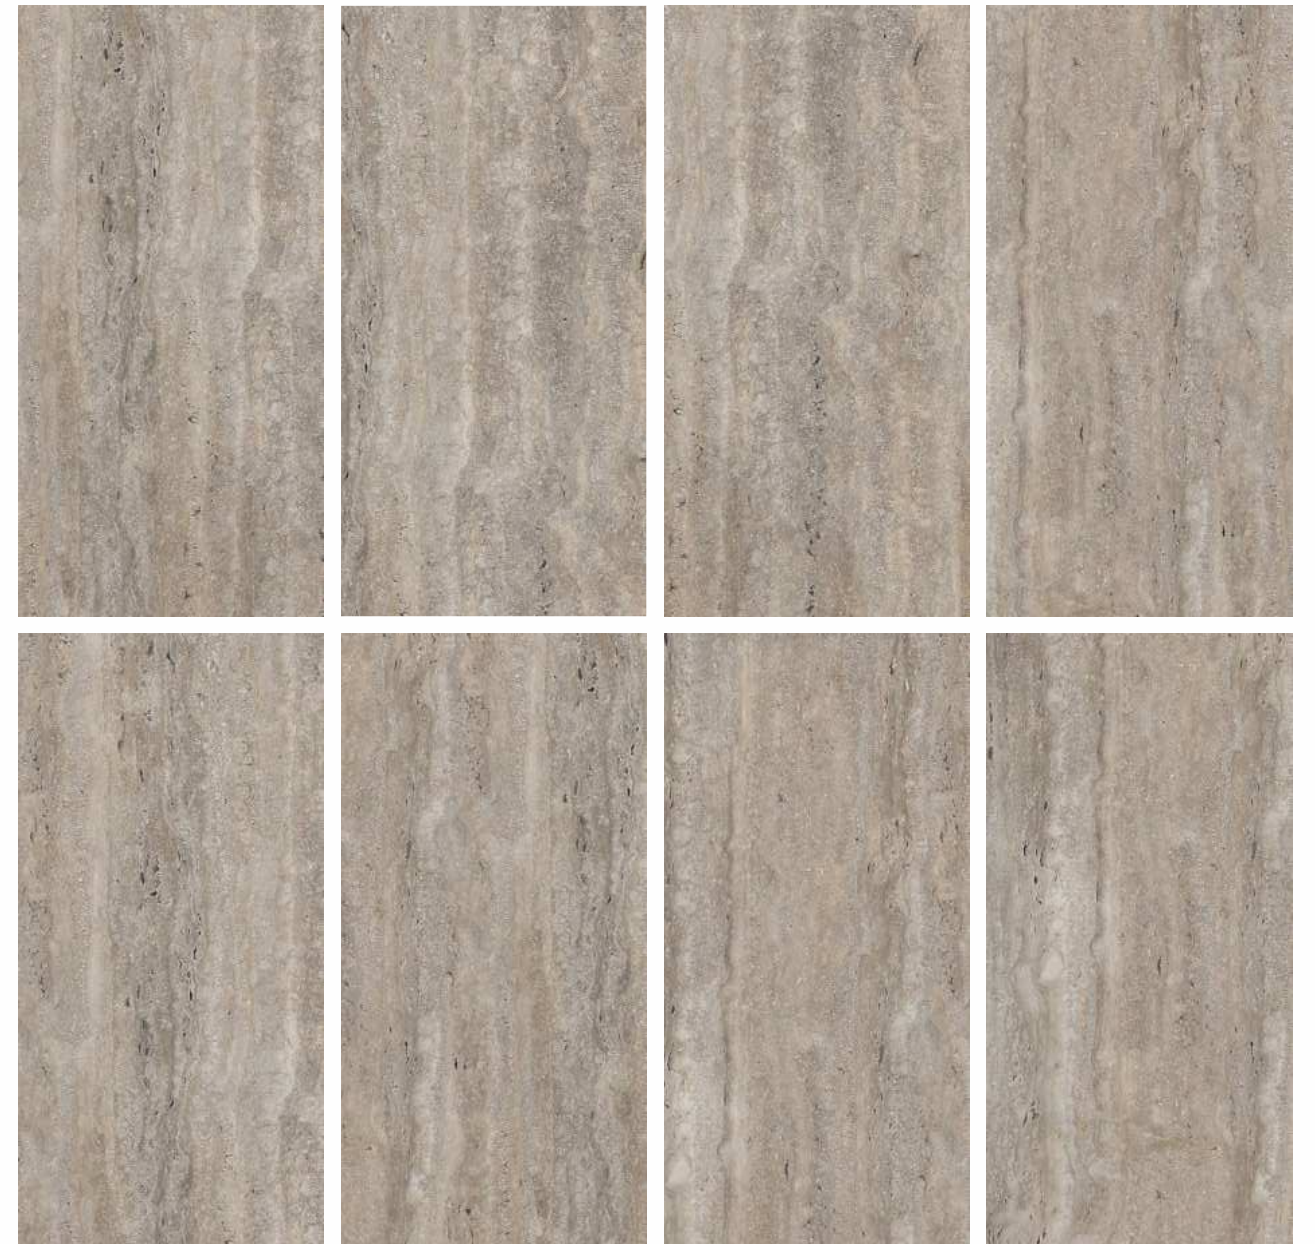

| Size
600x1200mm

| Surface
Matt

| Random
08

| Floor
DUSK NATURAL

MATT
COLLECTION

DUSK
PEWTER

MATT
COLLECTION

DUSK PEWTER