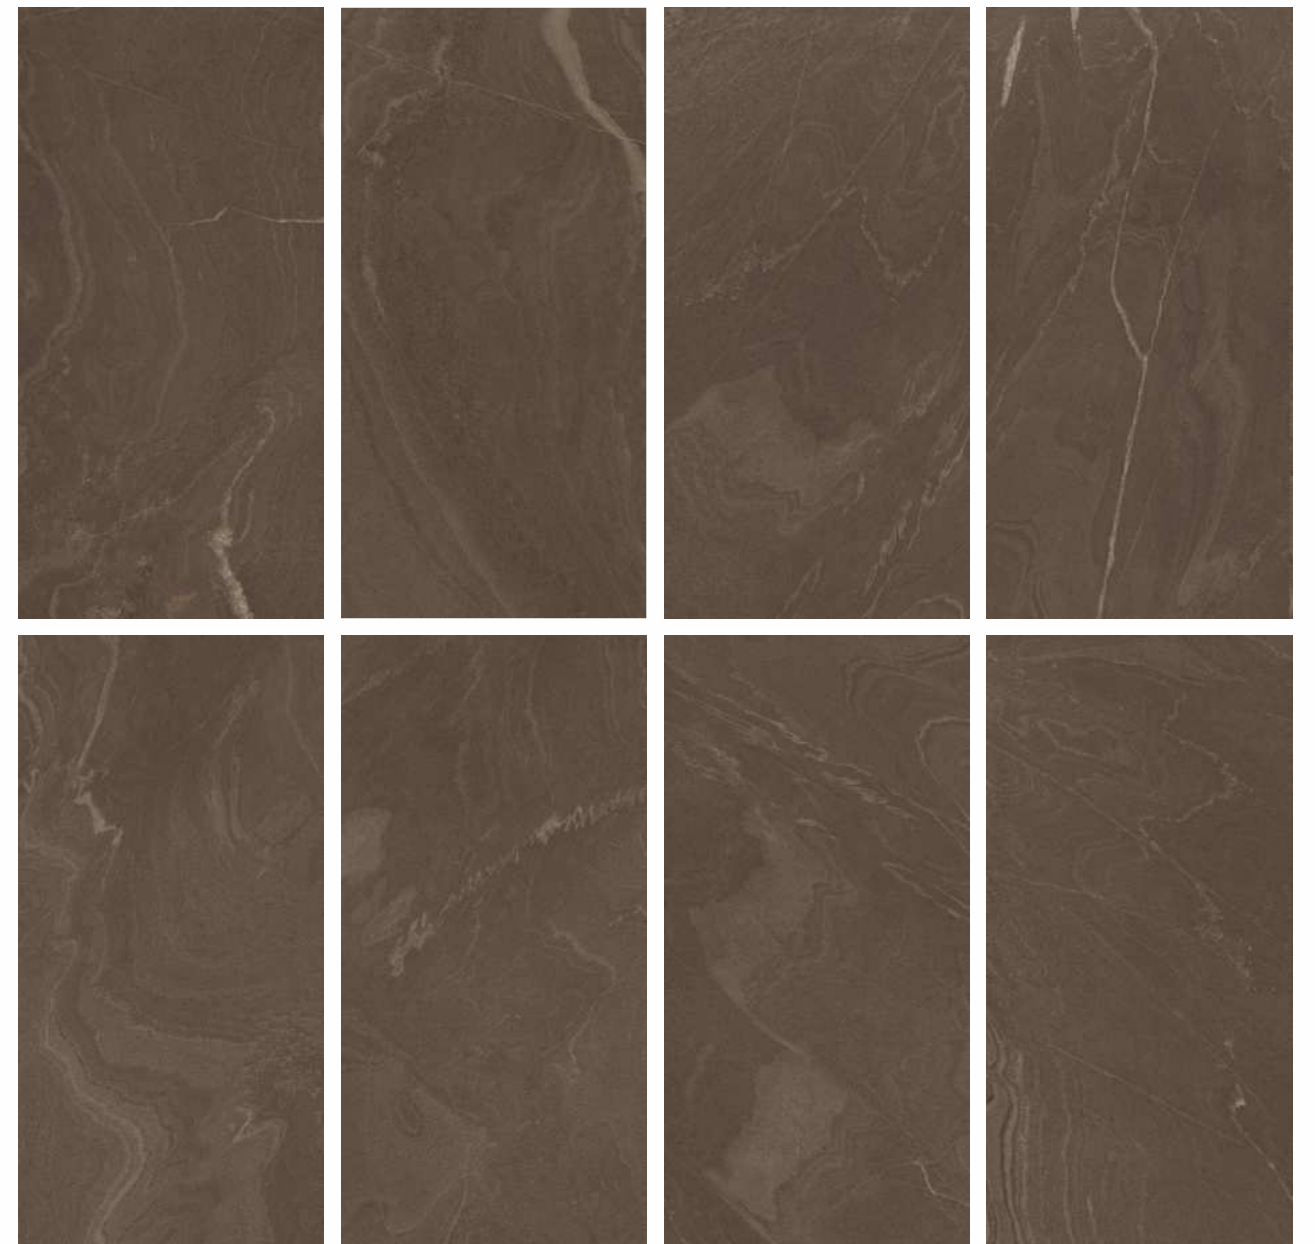

| Size
600x1200mm

| Surface
Matt

| Random
08

| Wall & Floor
CARVELA BEIGE

MATT
COLLECTION

CARVELA
BROWN

MATT
COLLECTION

CARVELA BROWN