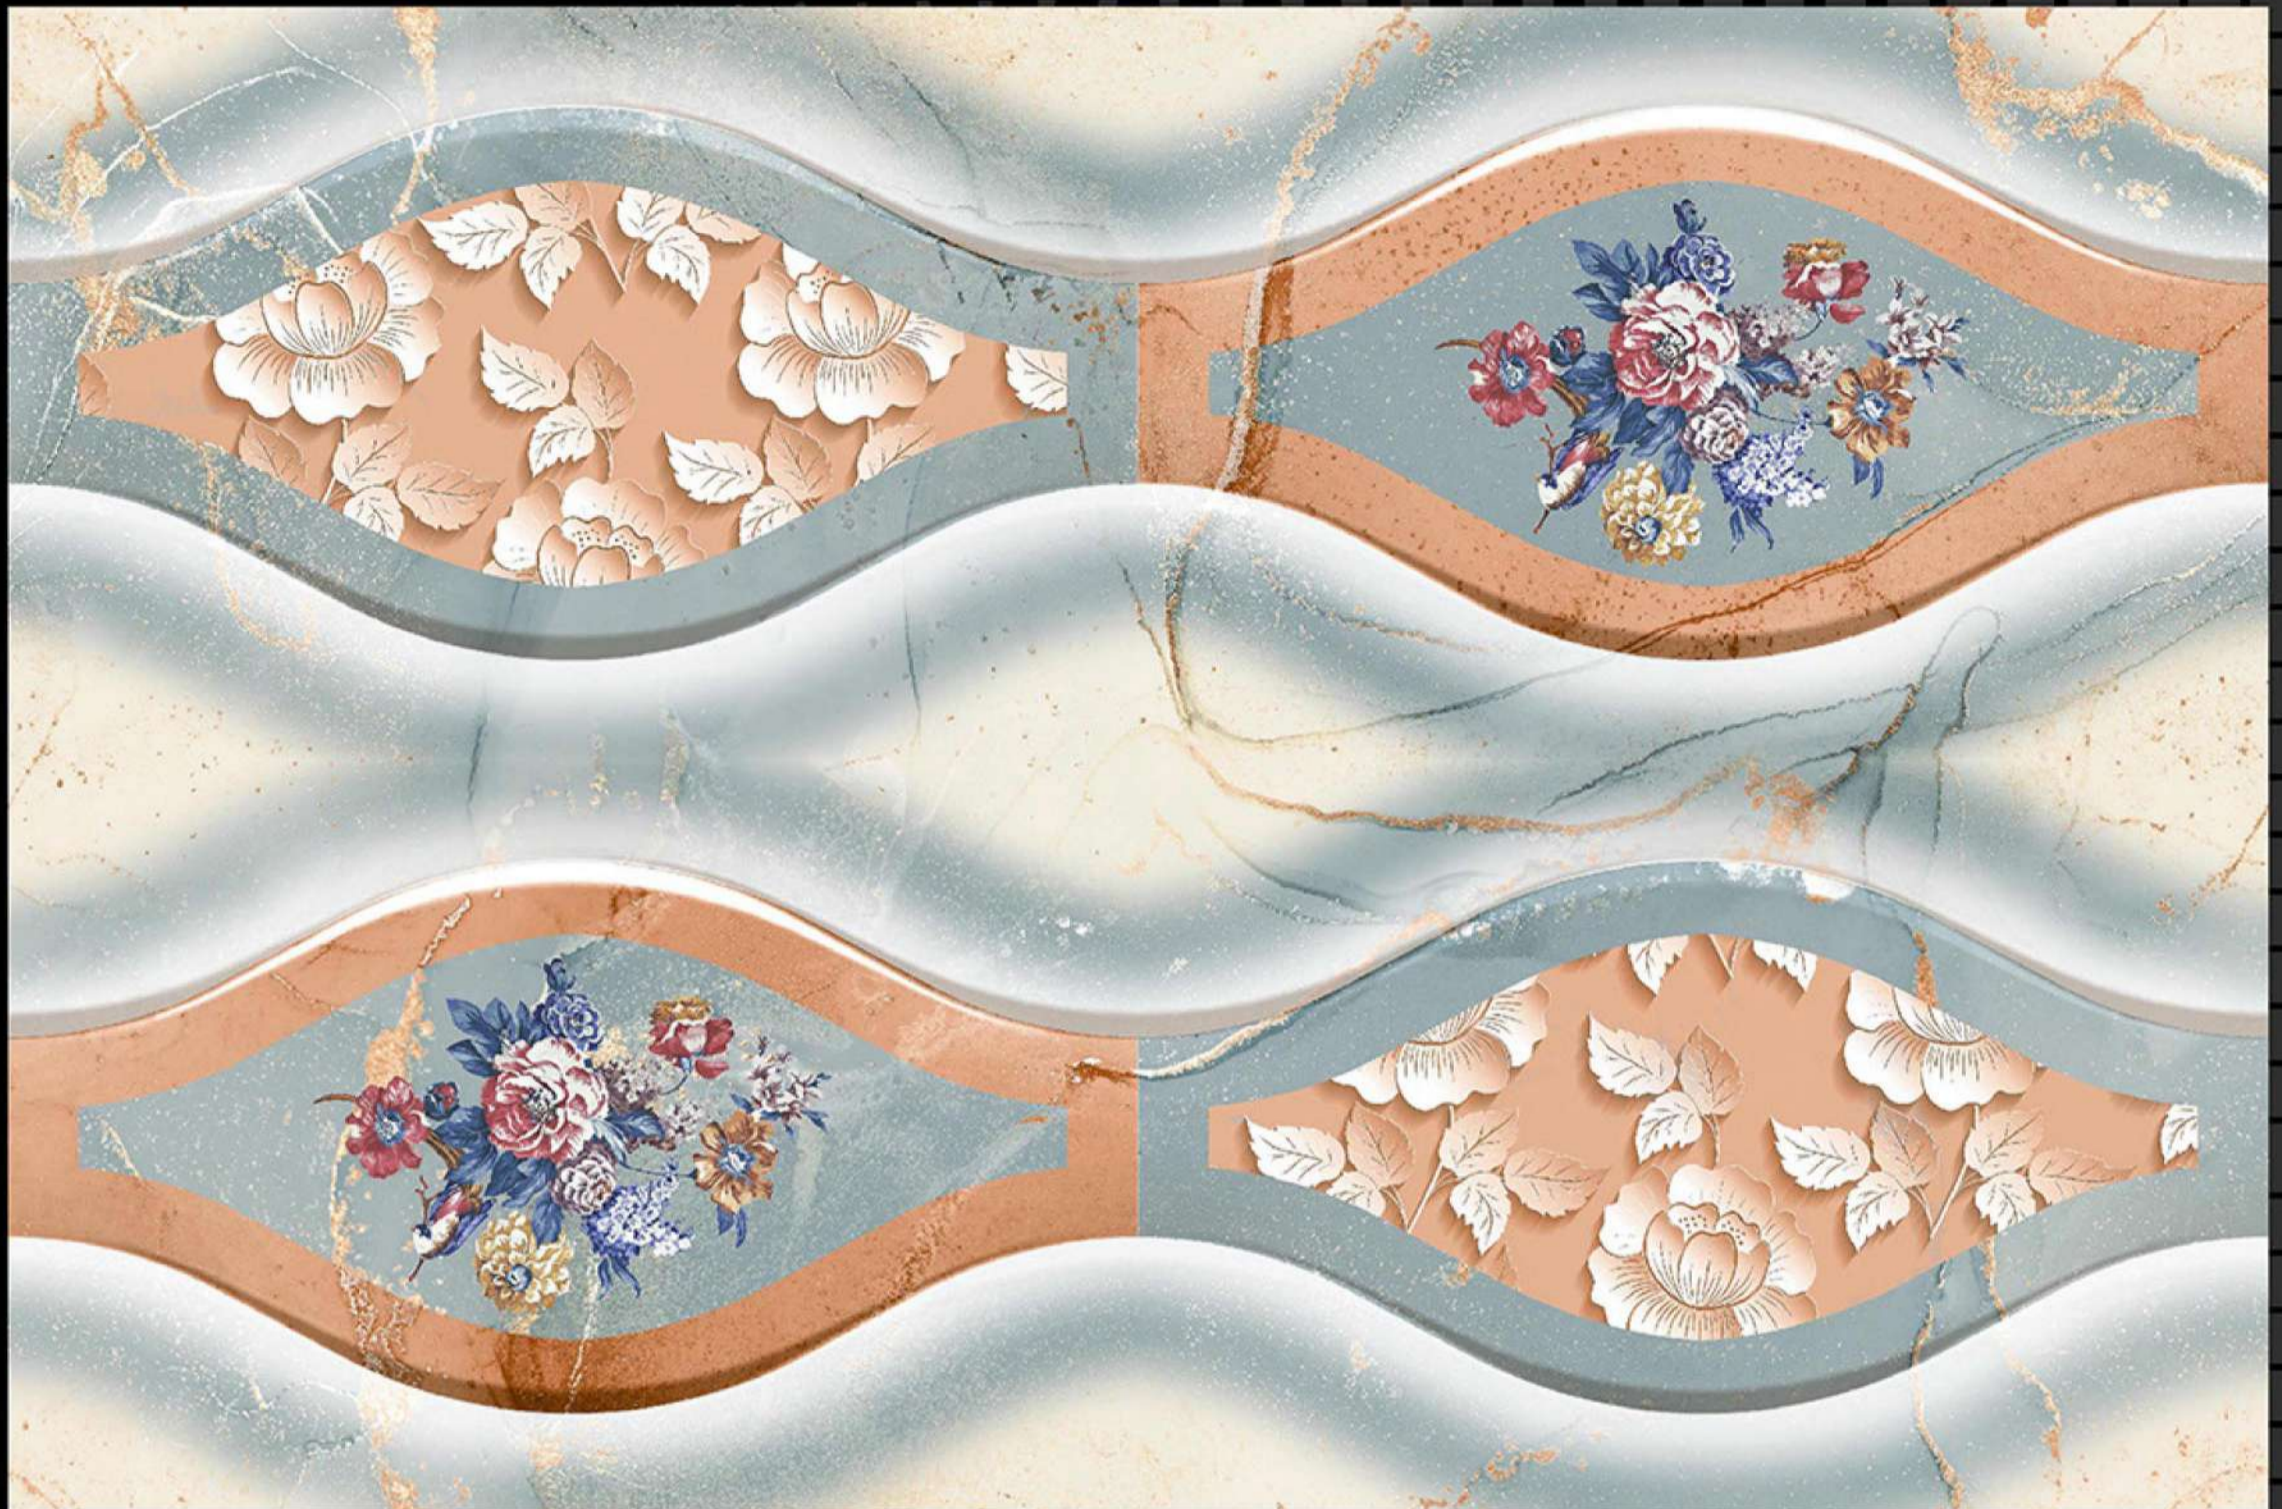

SIZE - 12 X 18

Glossy Series

HL-1