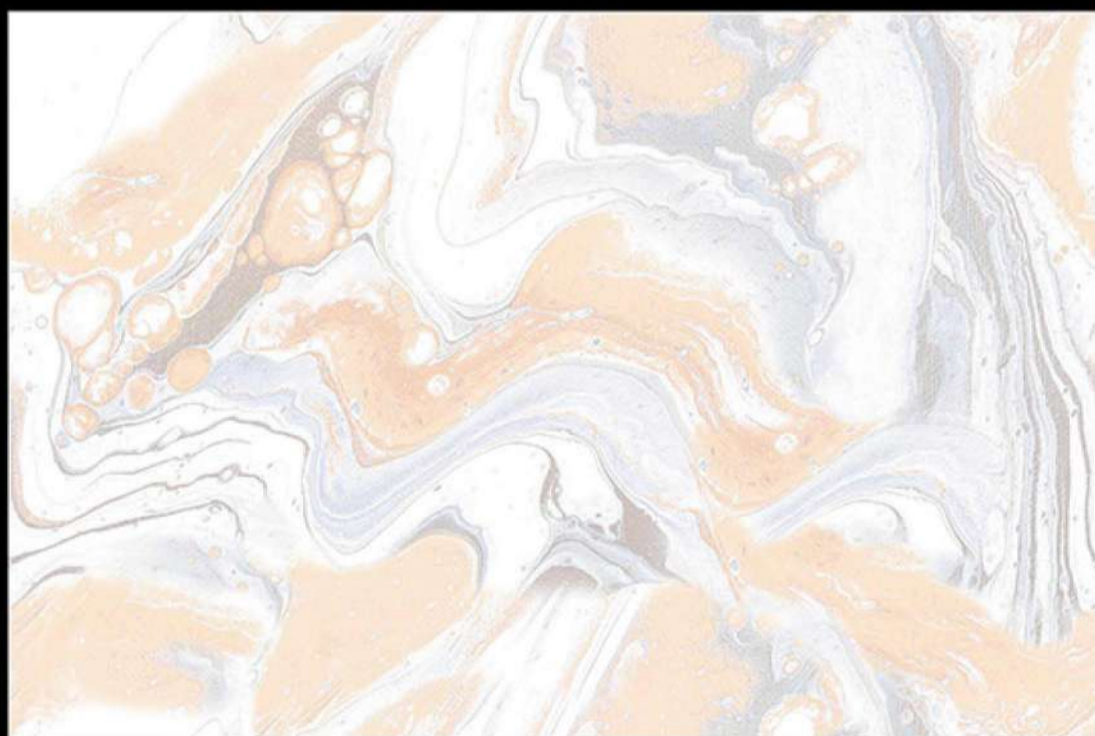

Light

Dark

SIZE - 12 X 18

Glossy Series

HL-1

Light

Dark

SIZE - 12 X 18