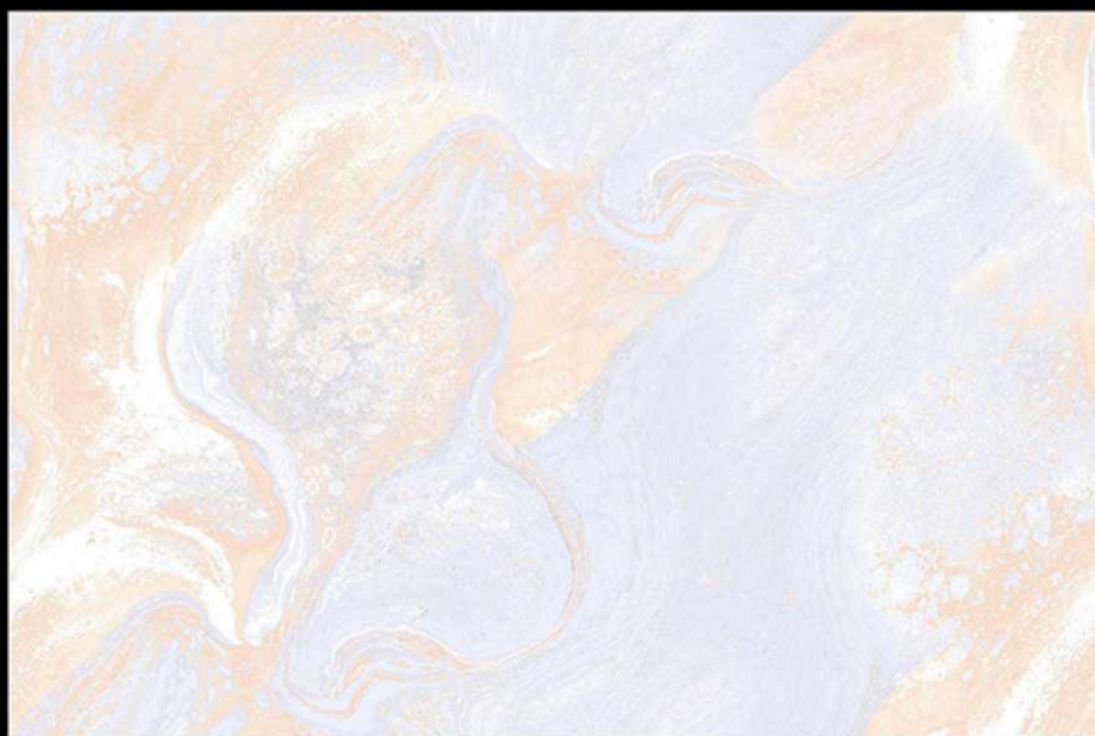

Light

Dark

SIZE - 12 X 18

Glossy Series

HL-1

Light

Dark

SIZE - 12 X 18