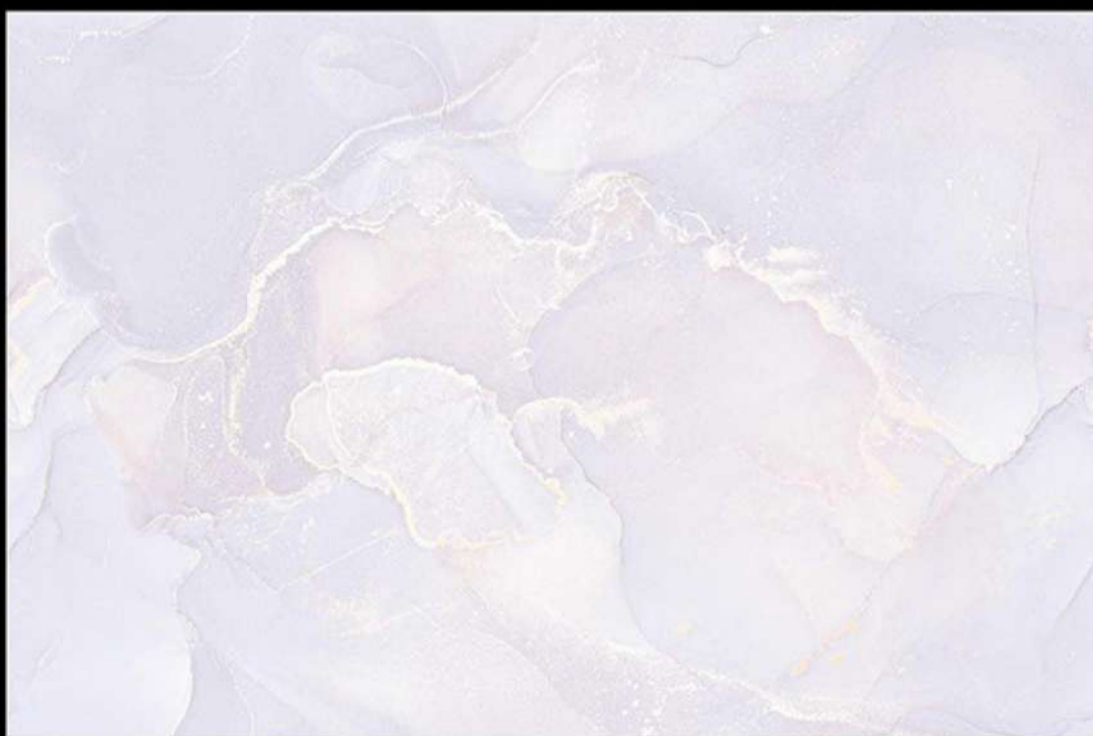

SIZE - 12 X 18

Glossy Series

Light