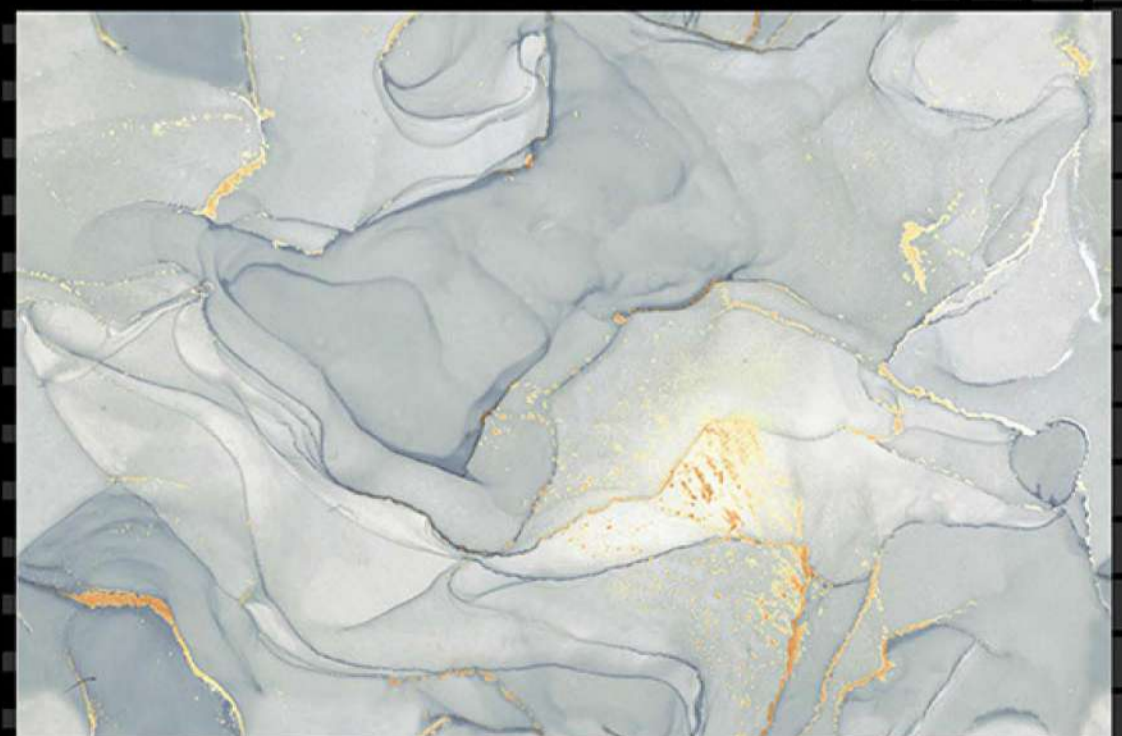

SIZE - 12 X 18

Glossy Series

HL-1

Light

Dark