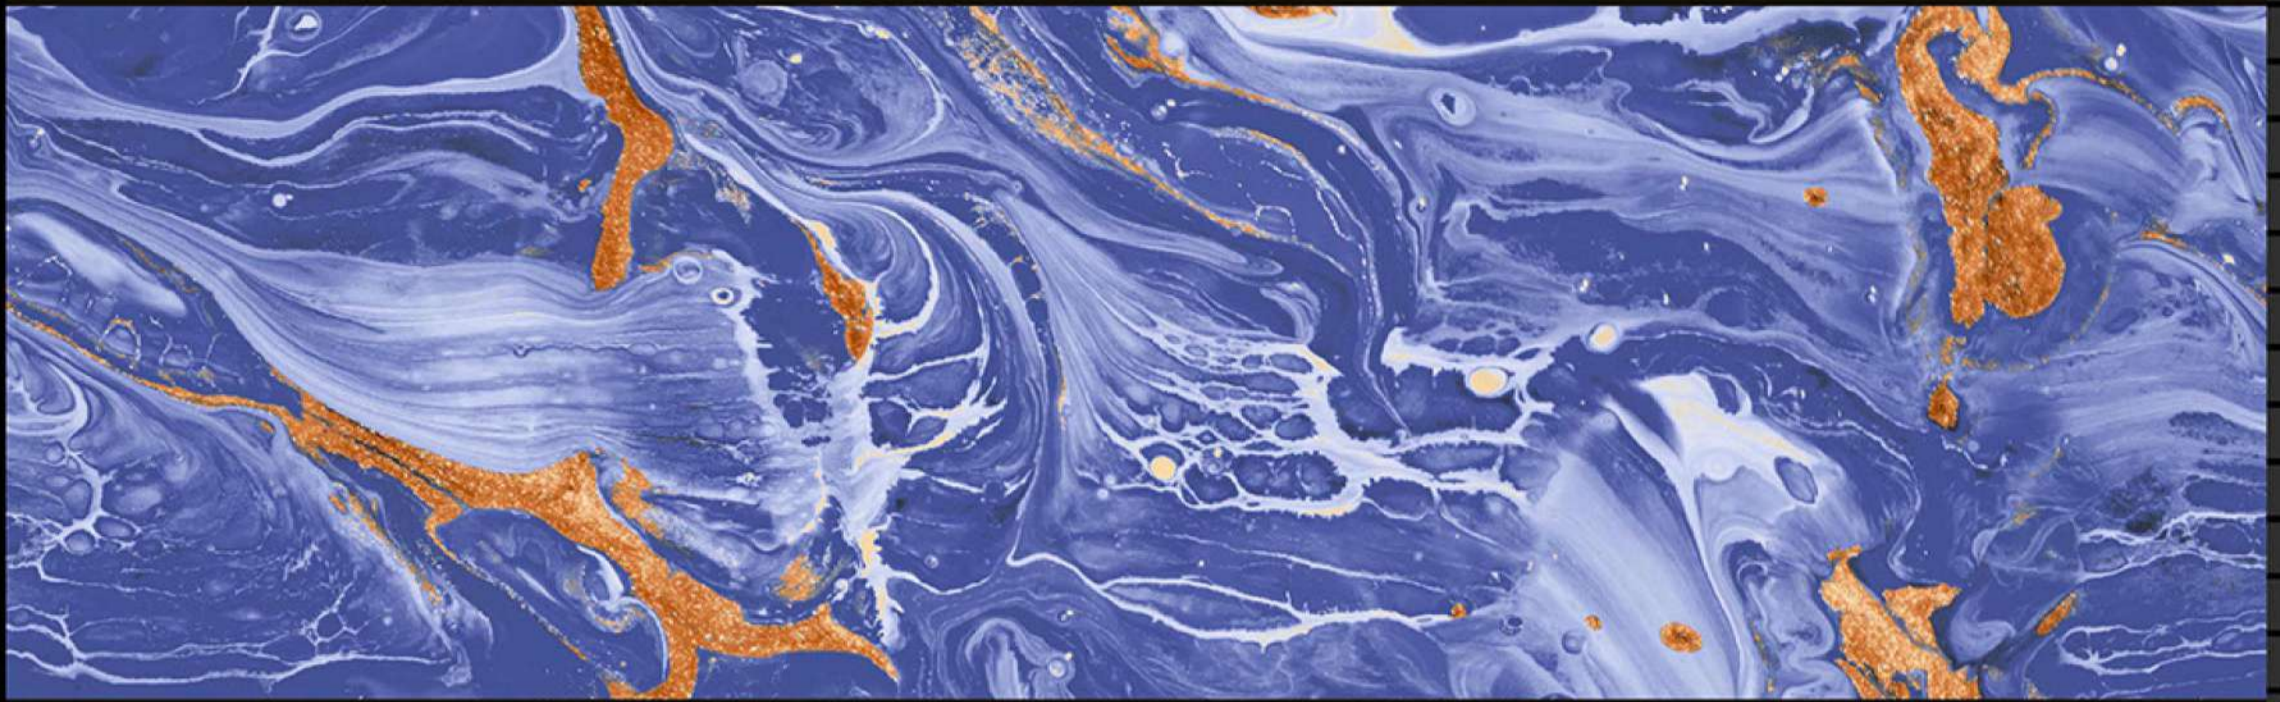

Dark

SIZE - 12 X 18

Glossy Series

HL-2

Light

Dark

SIZE - 12 X 18

Glossy Series