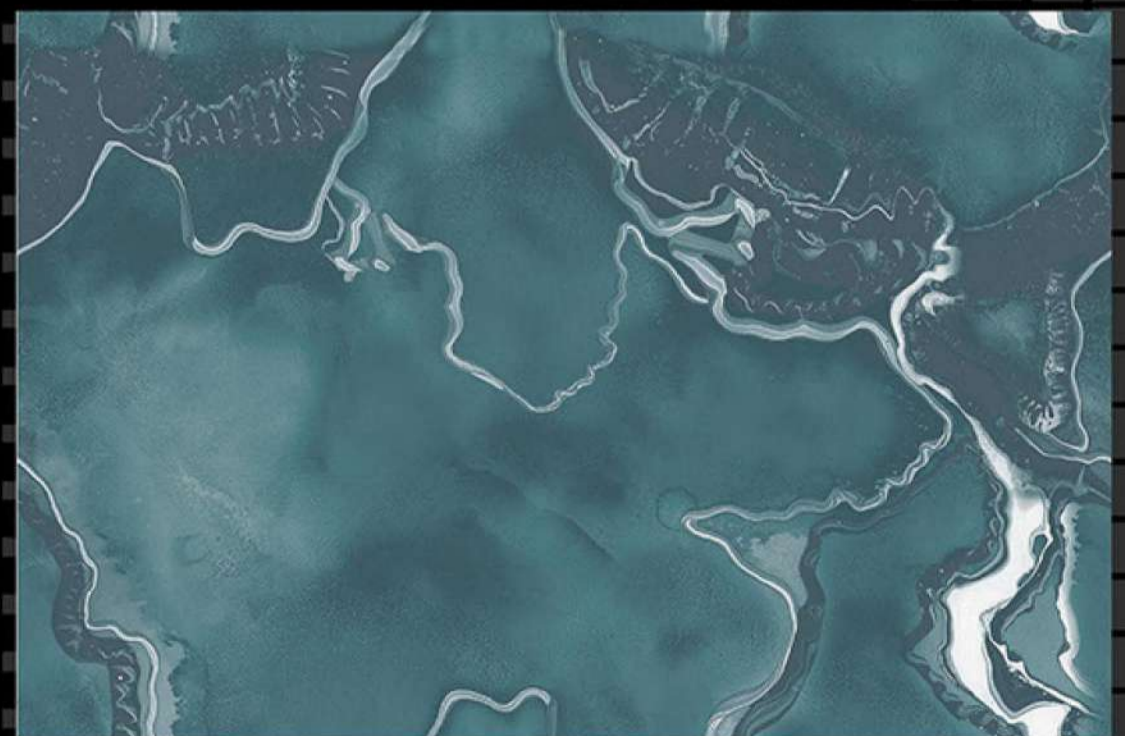

Dark

SIZE - 12 X 18

Glossy Series

HL-1

Light

Dark

SIZE - 12 X 18

Glossy Series