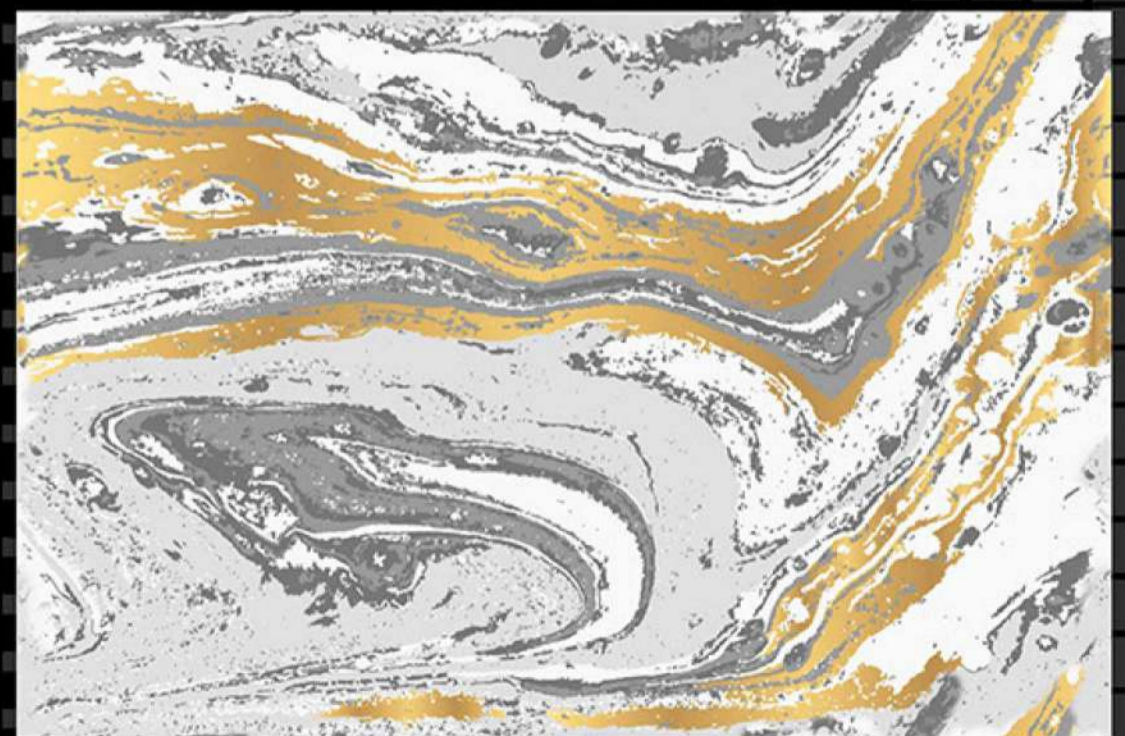

HL-1

Light

Dark

SIZE - 12 X 18

Glossy Series

HL-1

Light

Dark