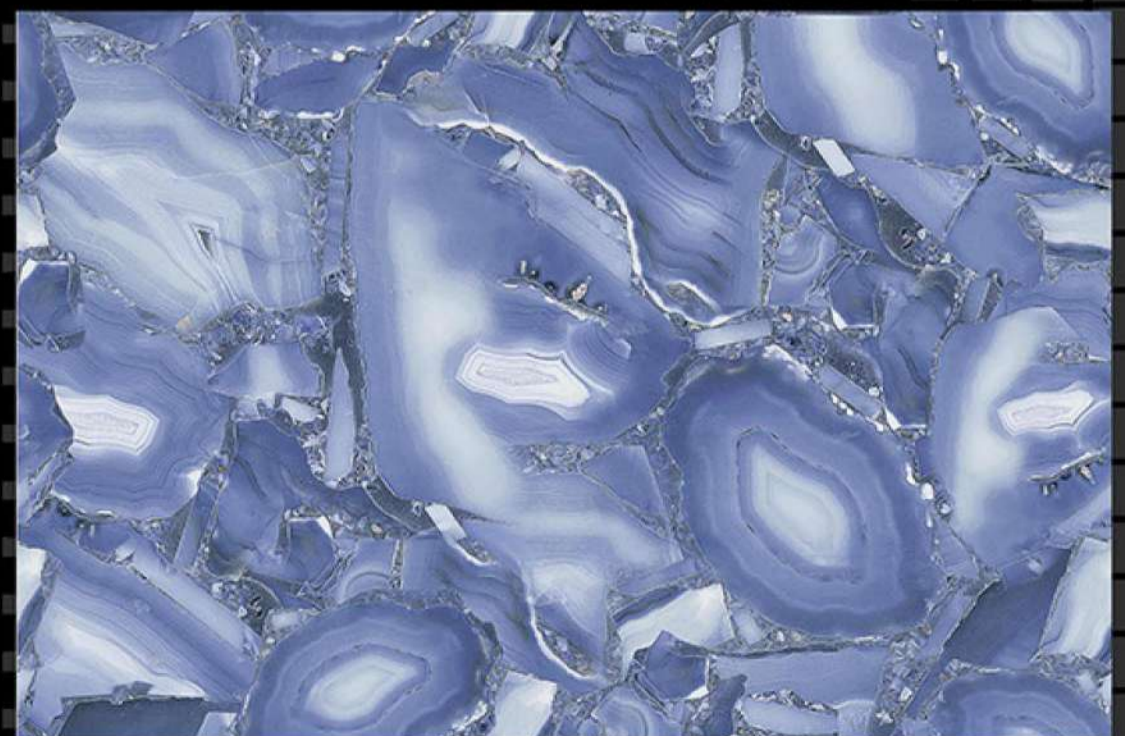

SIZE - 12 X 18

Glossy Series

HL-1

Light

Dark