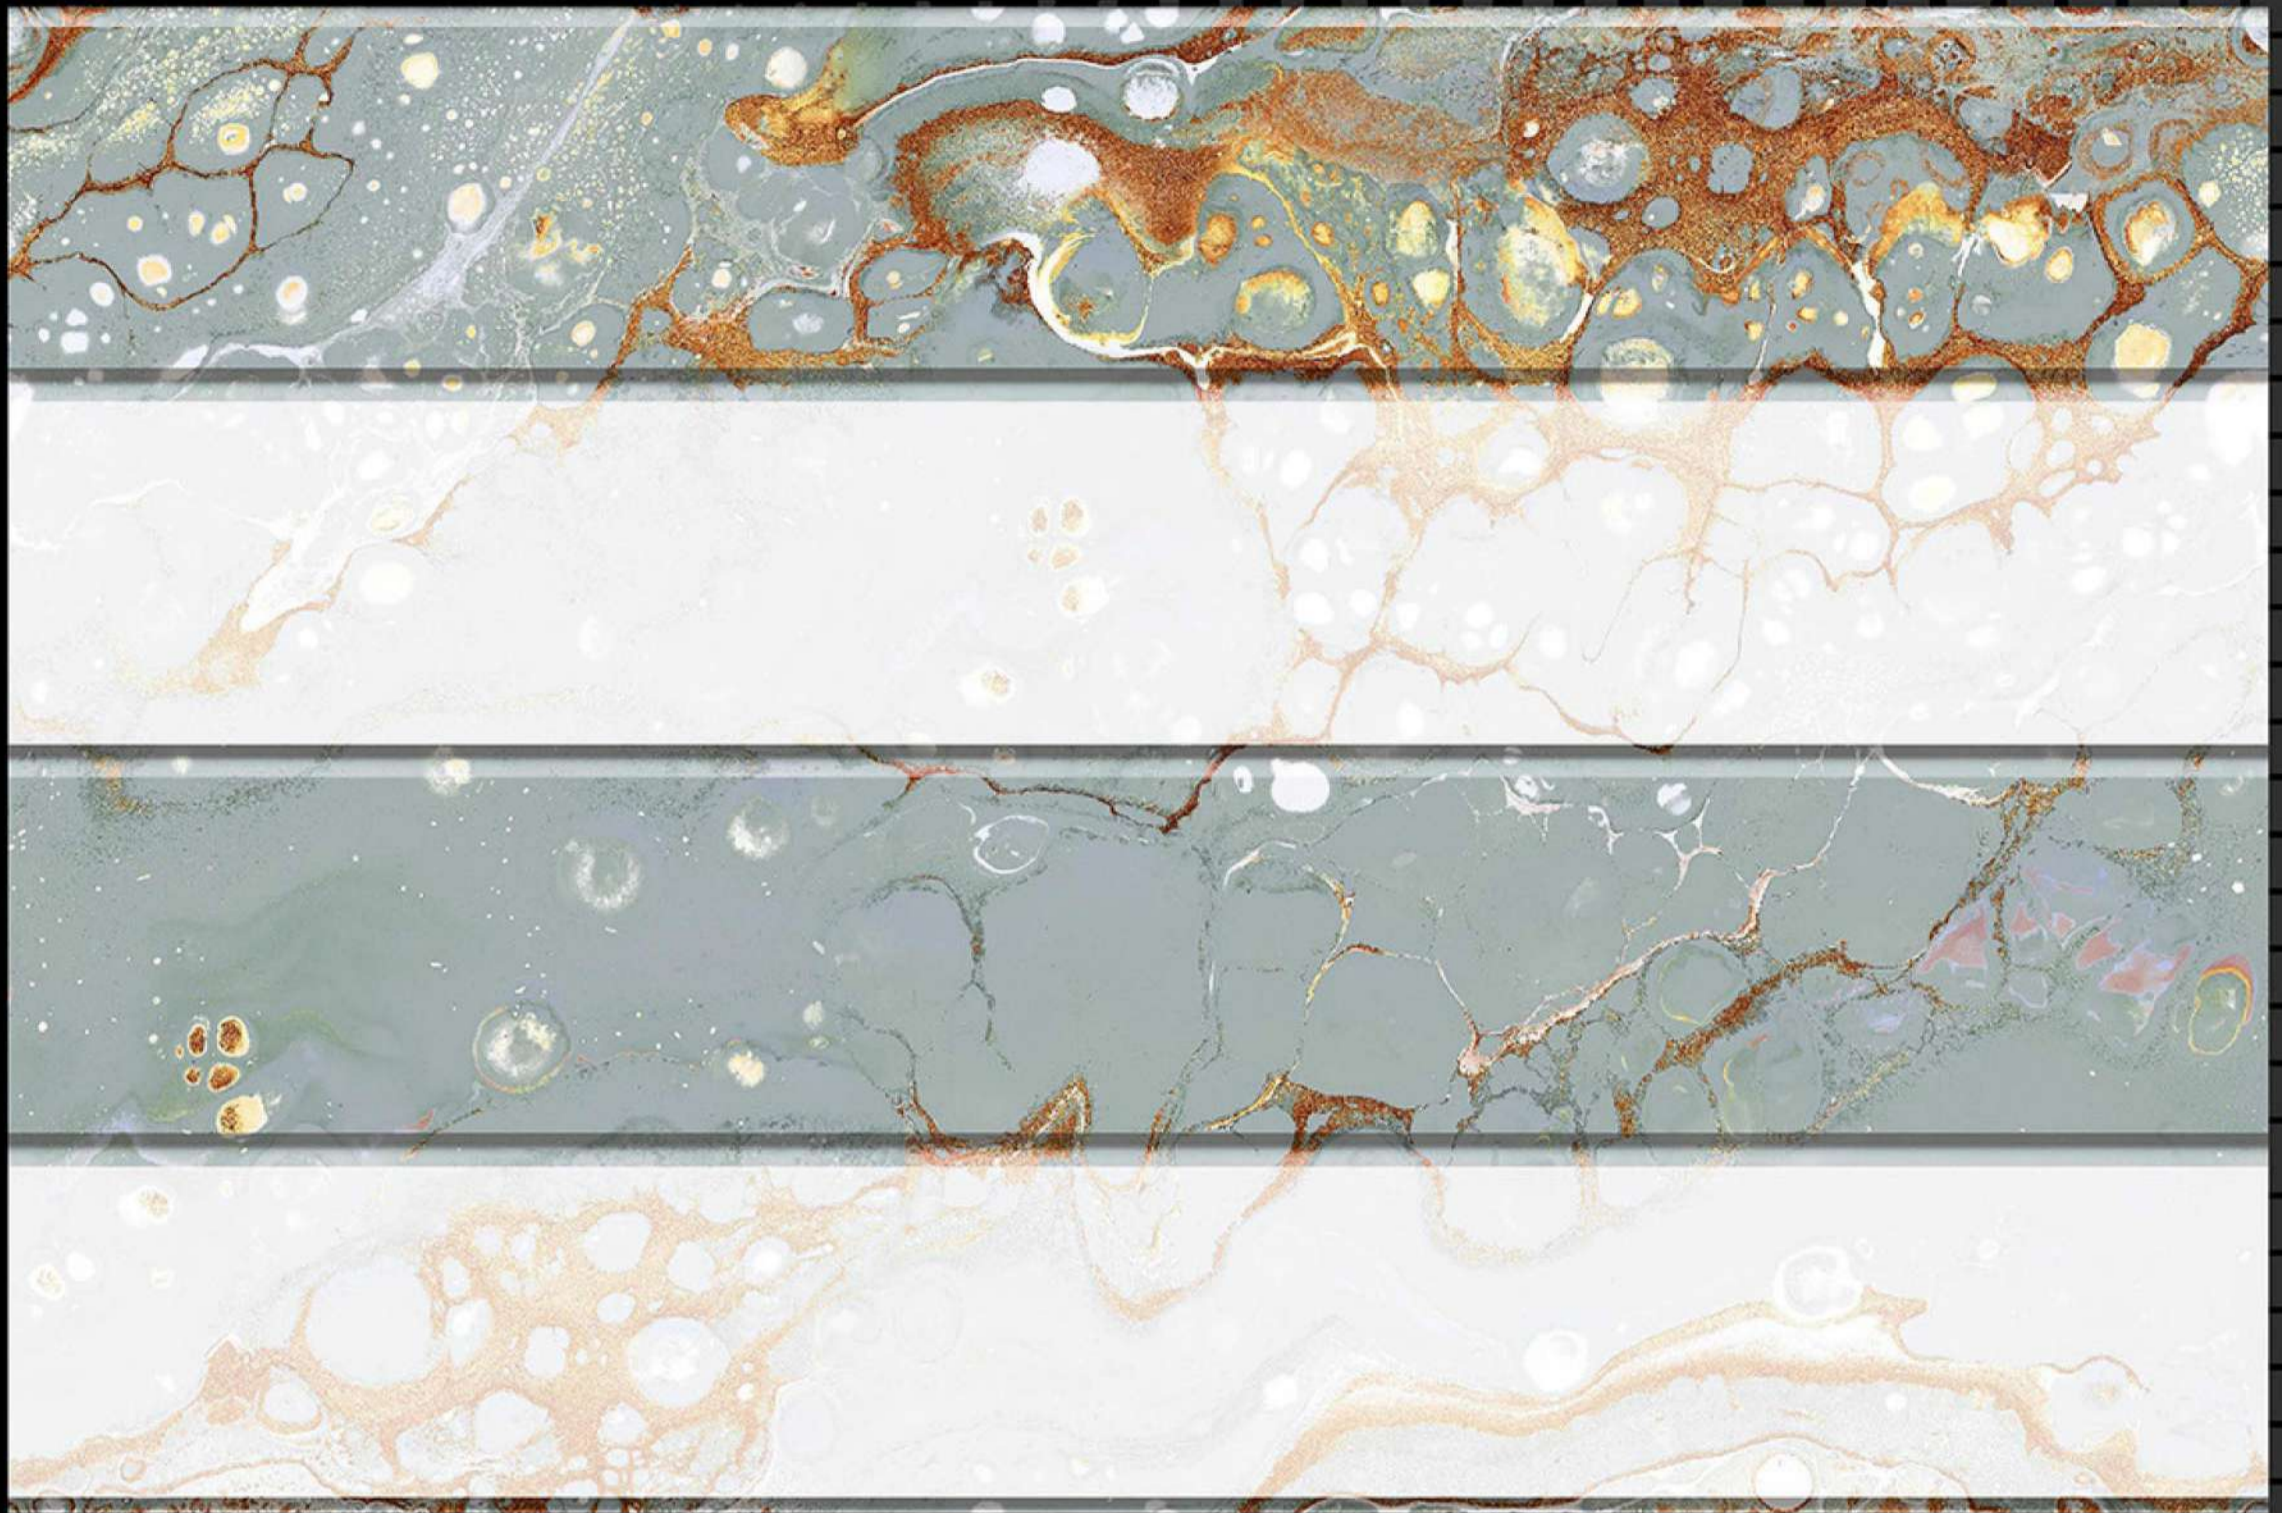

MultiColor
technology

HD
printing

NO :- 10116

SIZE - 12 X 18

Glossy Series

HL-1

Light

Dark