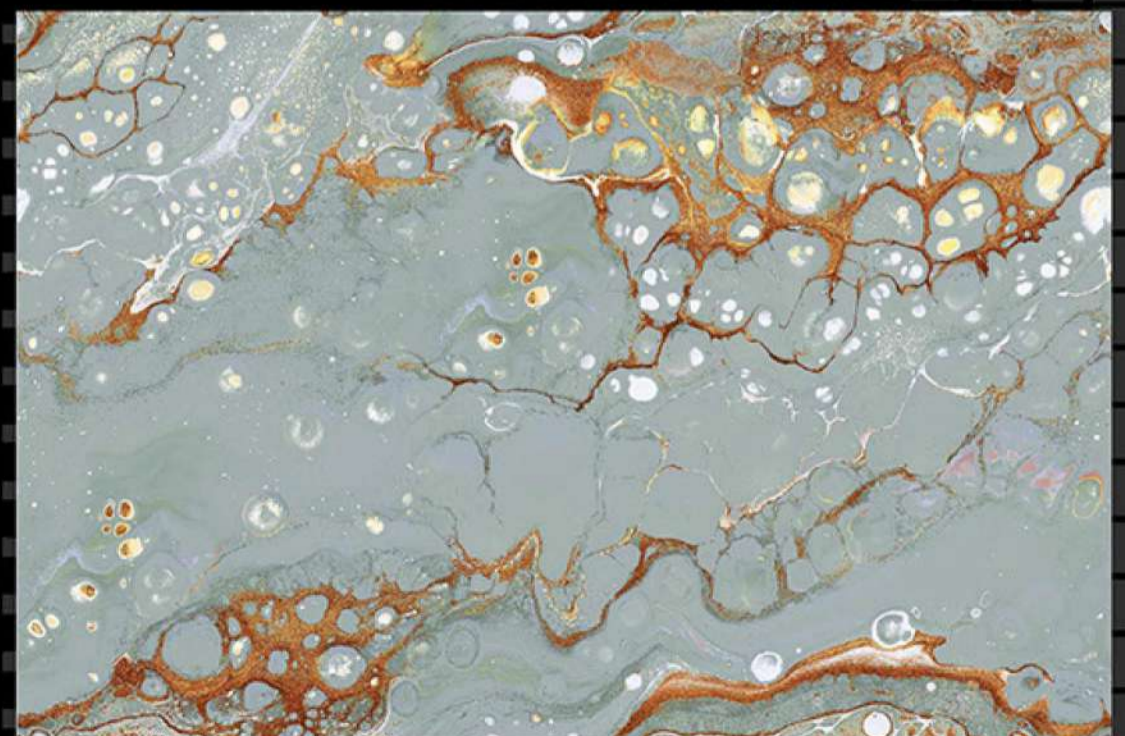

MultiColor
technology

HD
printing

NO :- 10116

SIZE - 12 X 18

Glossy Series

HL-1

Light

Dark