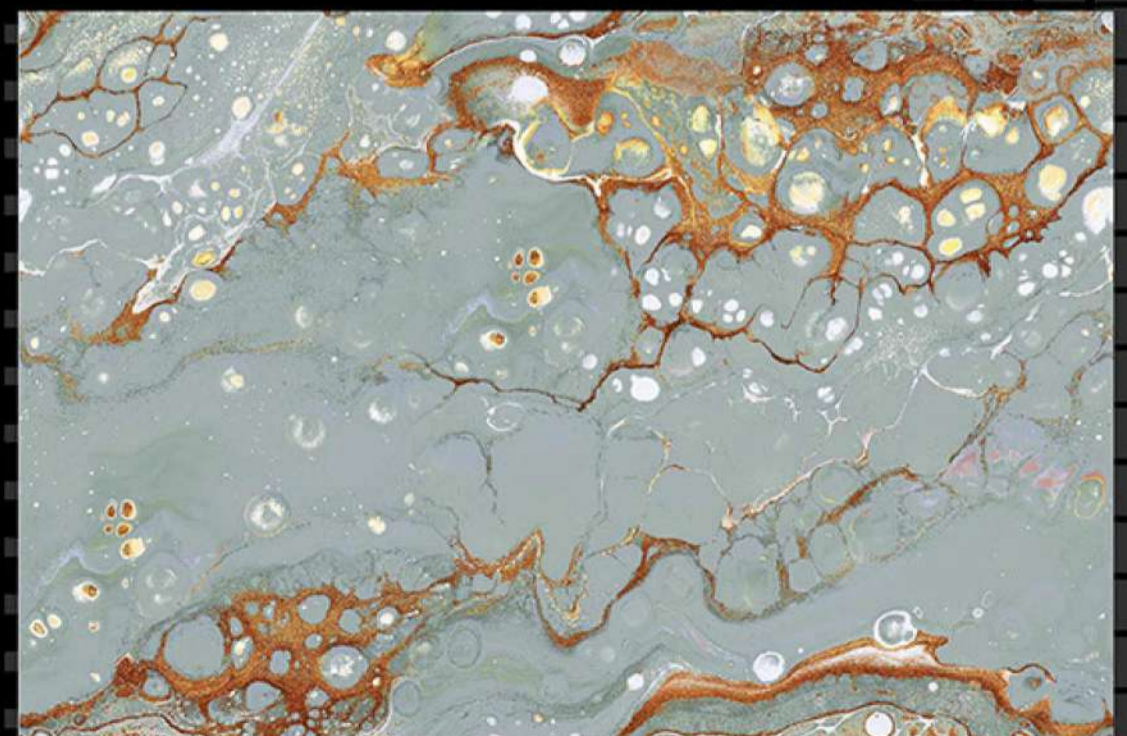

SIZE - 12 X 18

Glossy Series

HL-2

Light

Dark

SIZE - 12 X 18

Glossy Series

HL-1