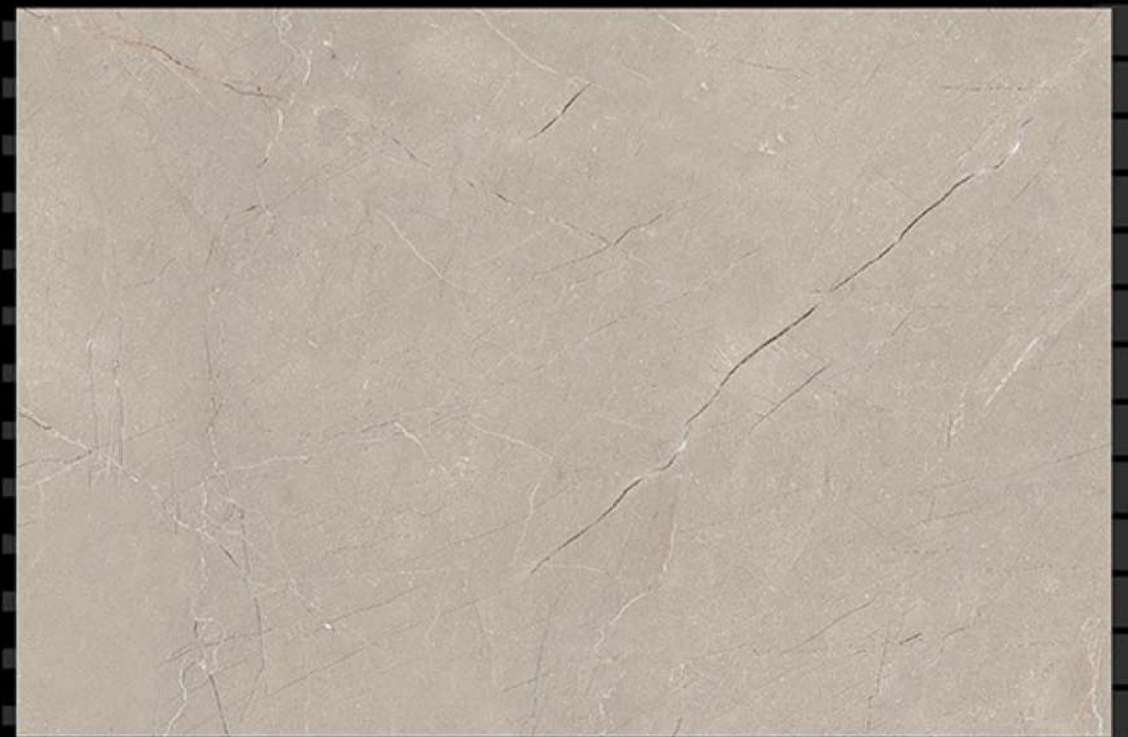

SIZE - 12 X 18

Glossy Series

HL-1

Light

Dark