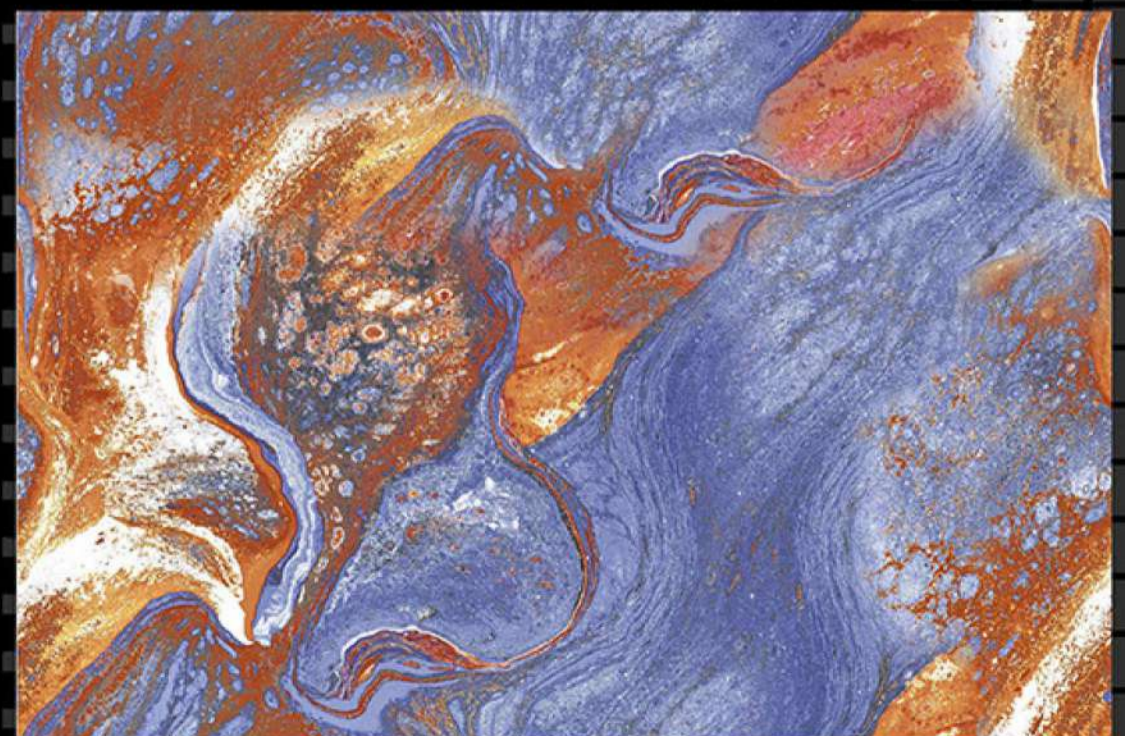

Light

Dark

SIZE - 12 X 18

Glossy Series

HL-1

Light

Dark

SIZE - 12 X 18