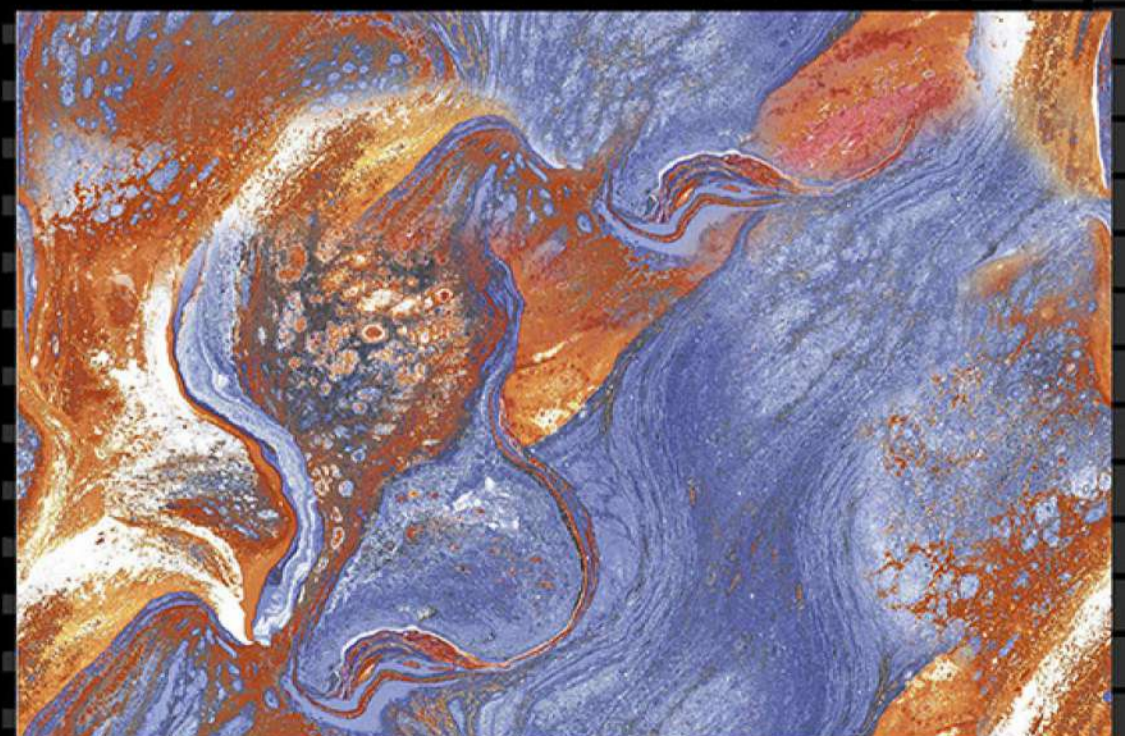

SIZE - 12 X 18

Glossy Series

Dark