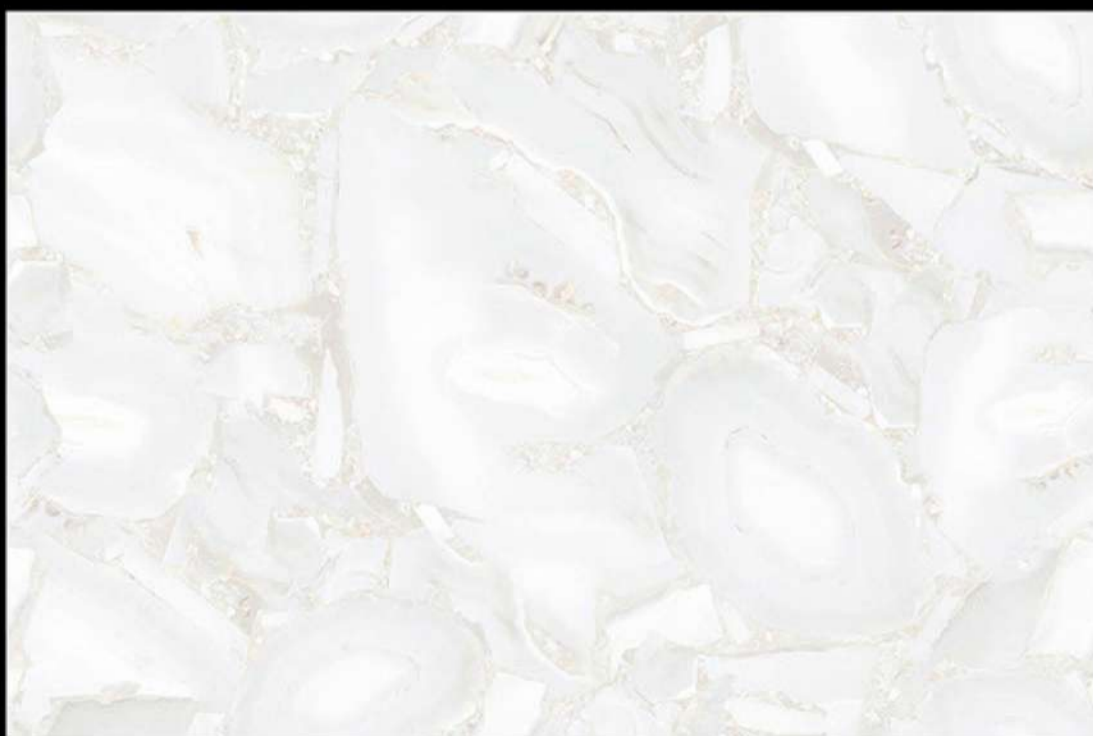

SIZE - 12 X 18

Glossy Series

Light