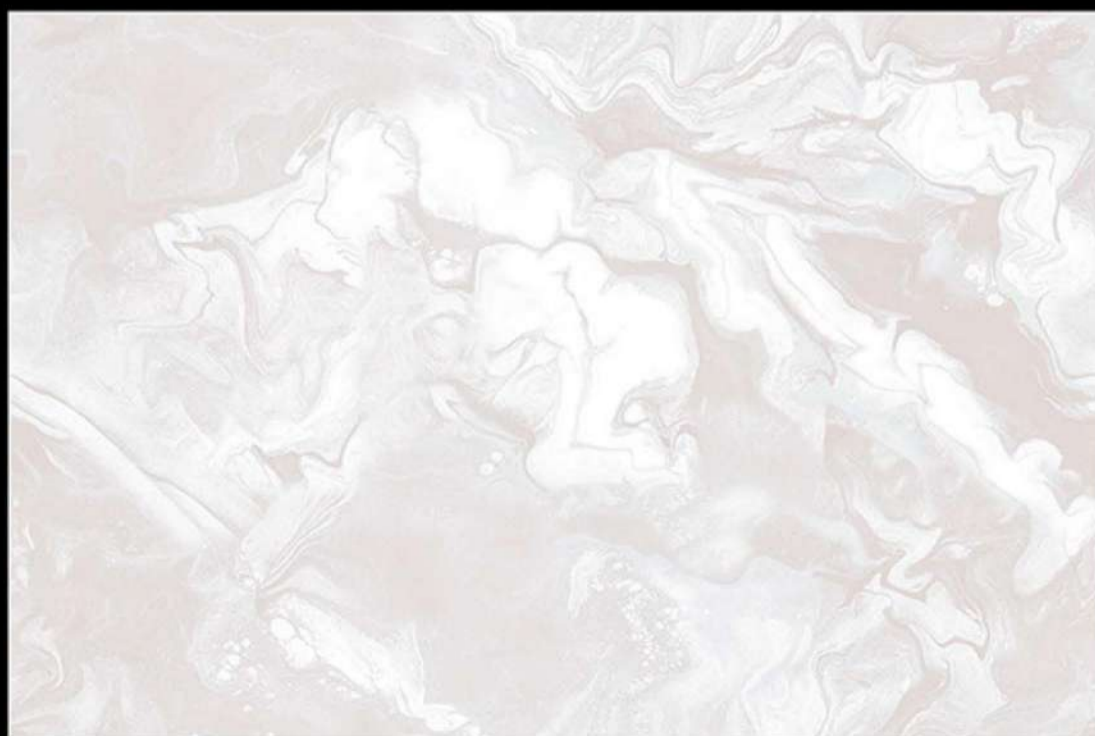

SIZE - 12 X 18

Glossy Series

HL-1

Light

Dark

SIZE - 12 X 18

Glossy Series

HL-2