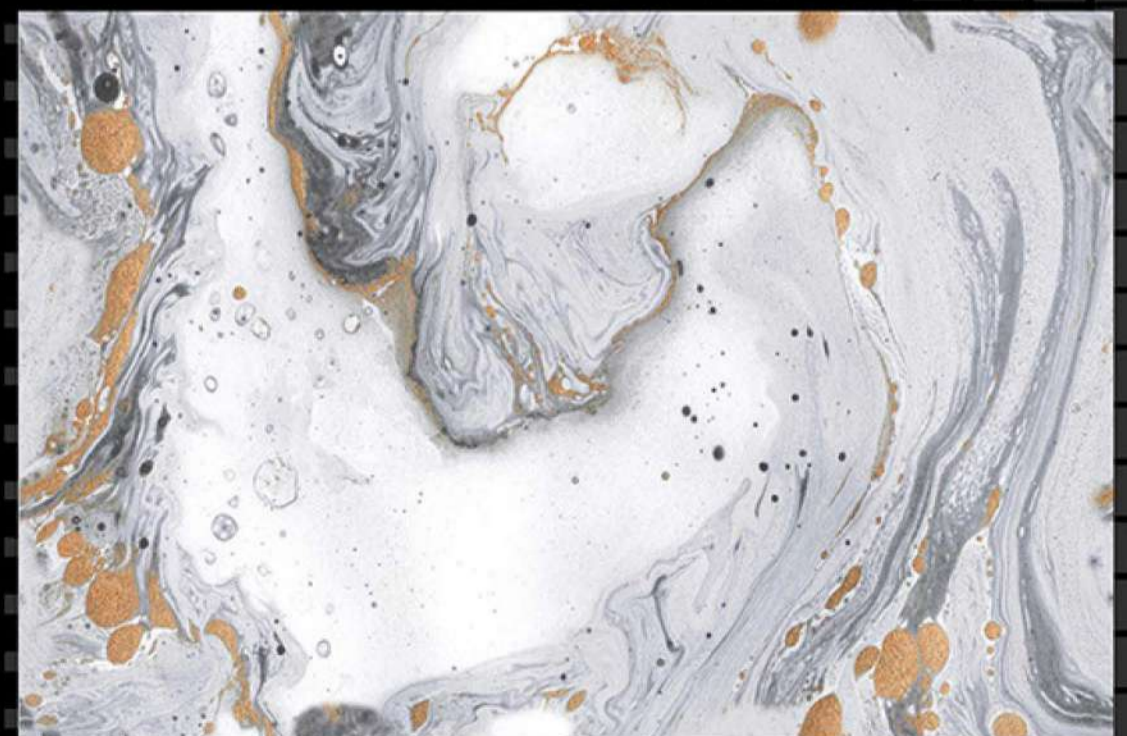

Dark

SIZE - 12 X 18

Glossy Series

HL-1

Light

Dark

SIZE - 12 X 18

Glossy Series