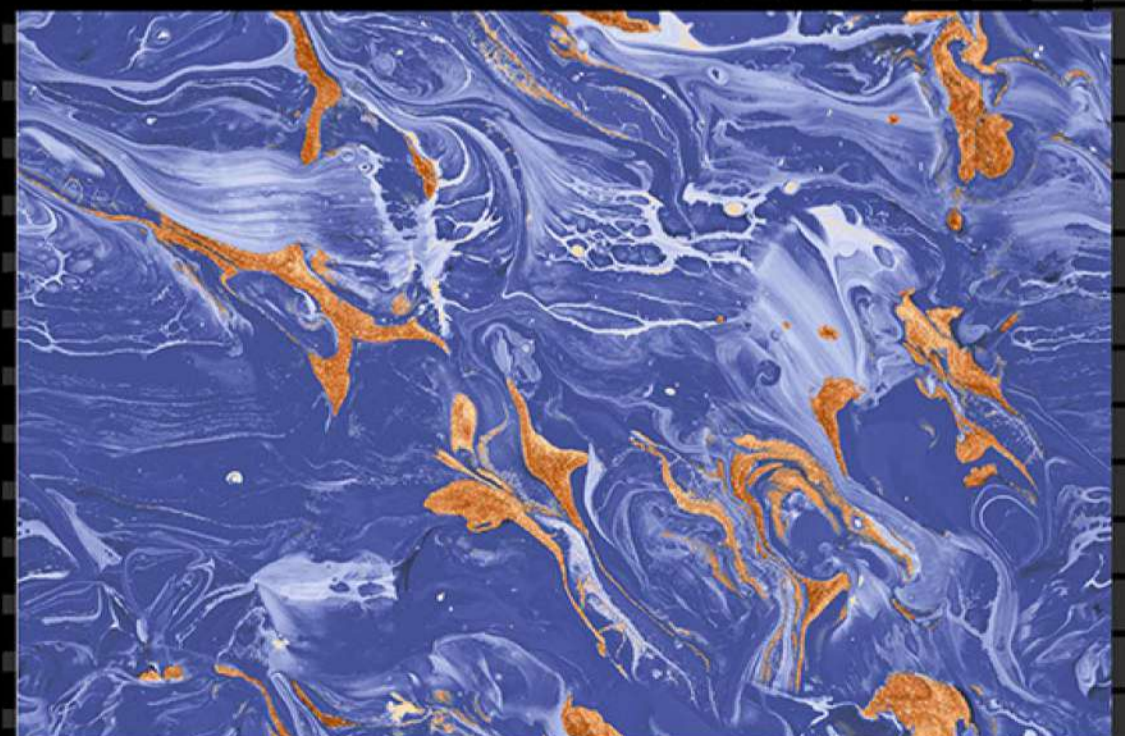

SIZE - 12 X 18

Glossy Series

Dark