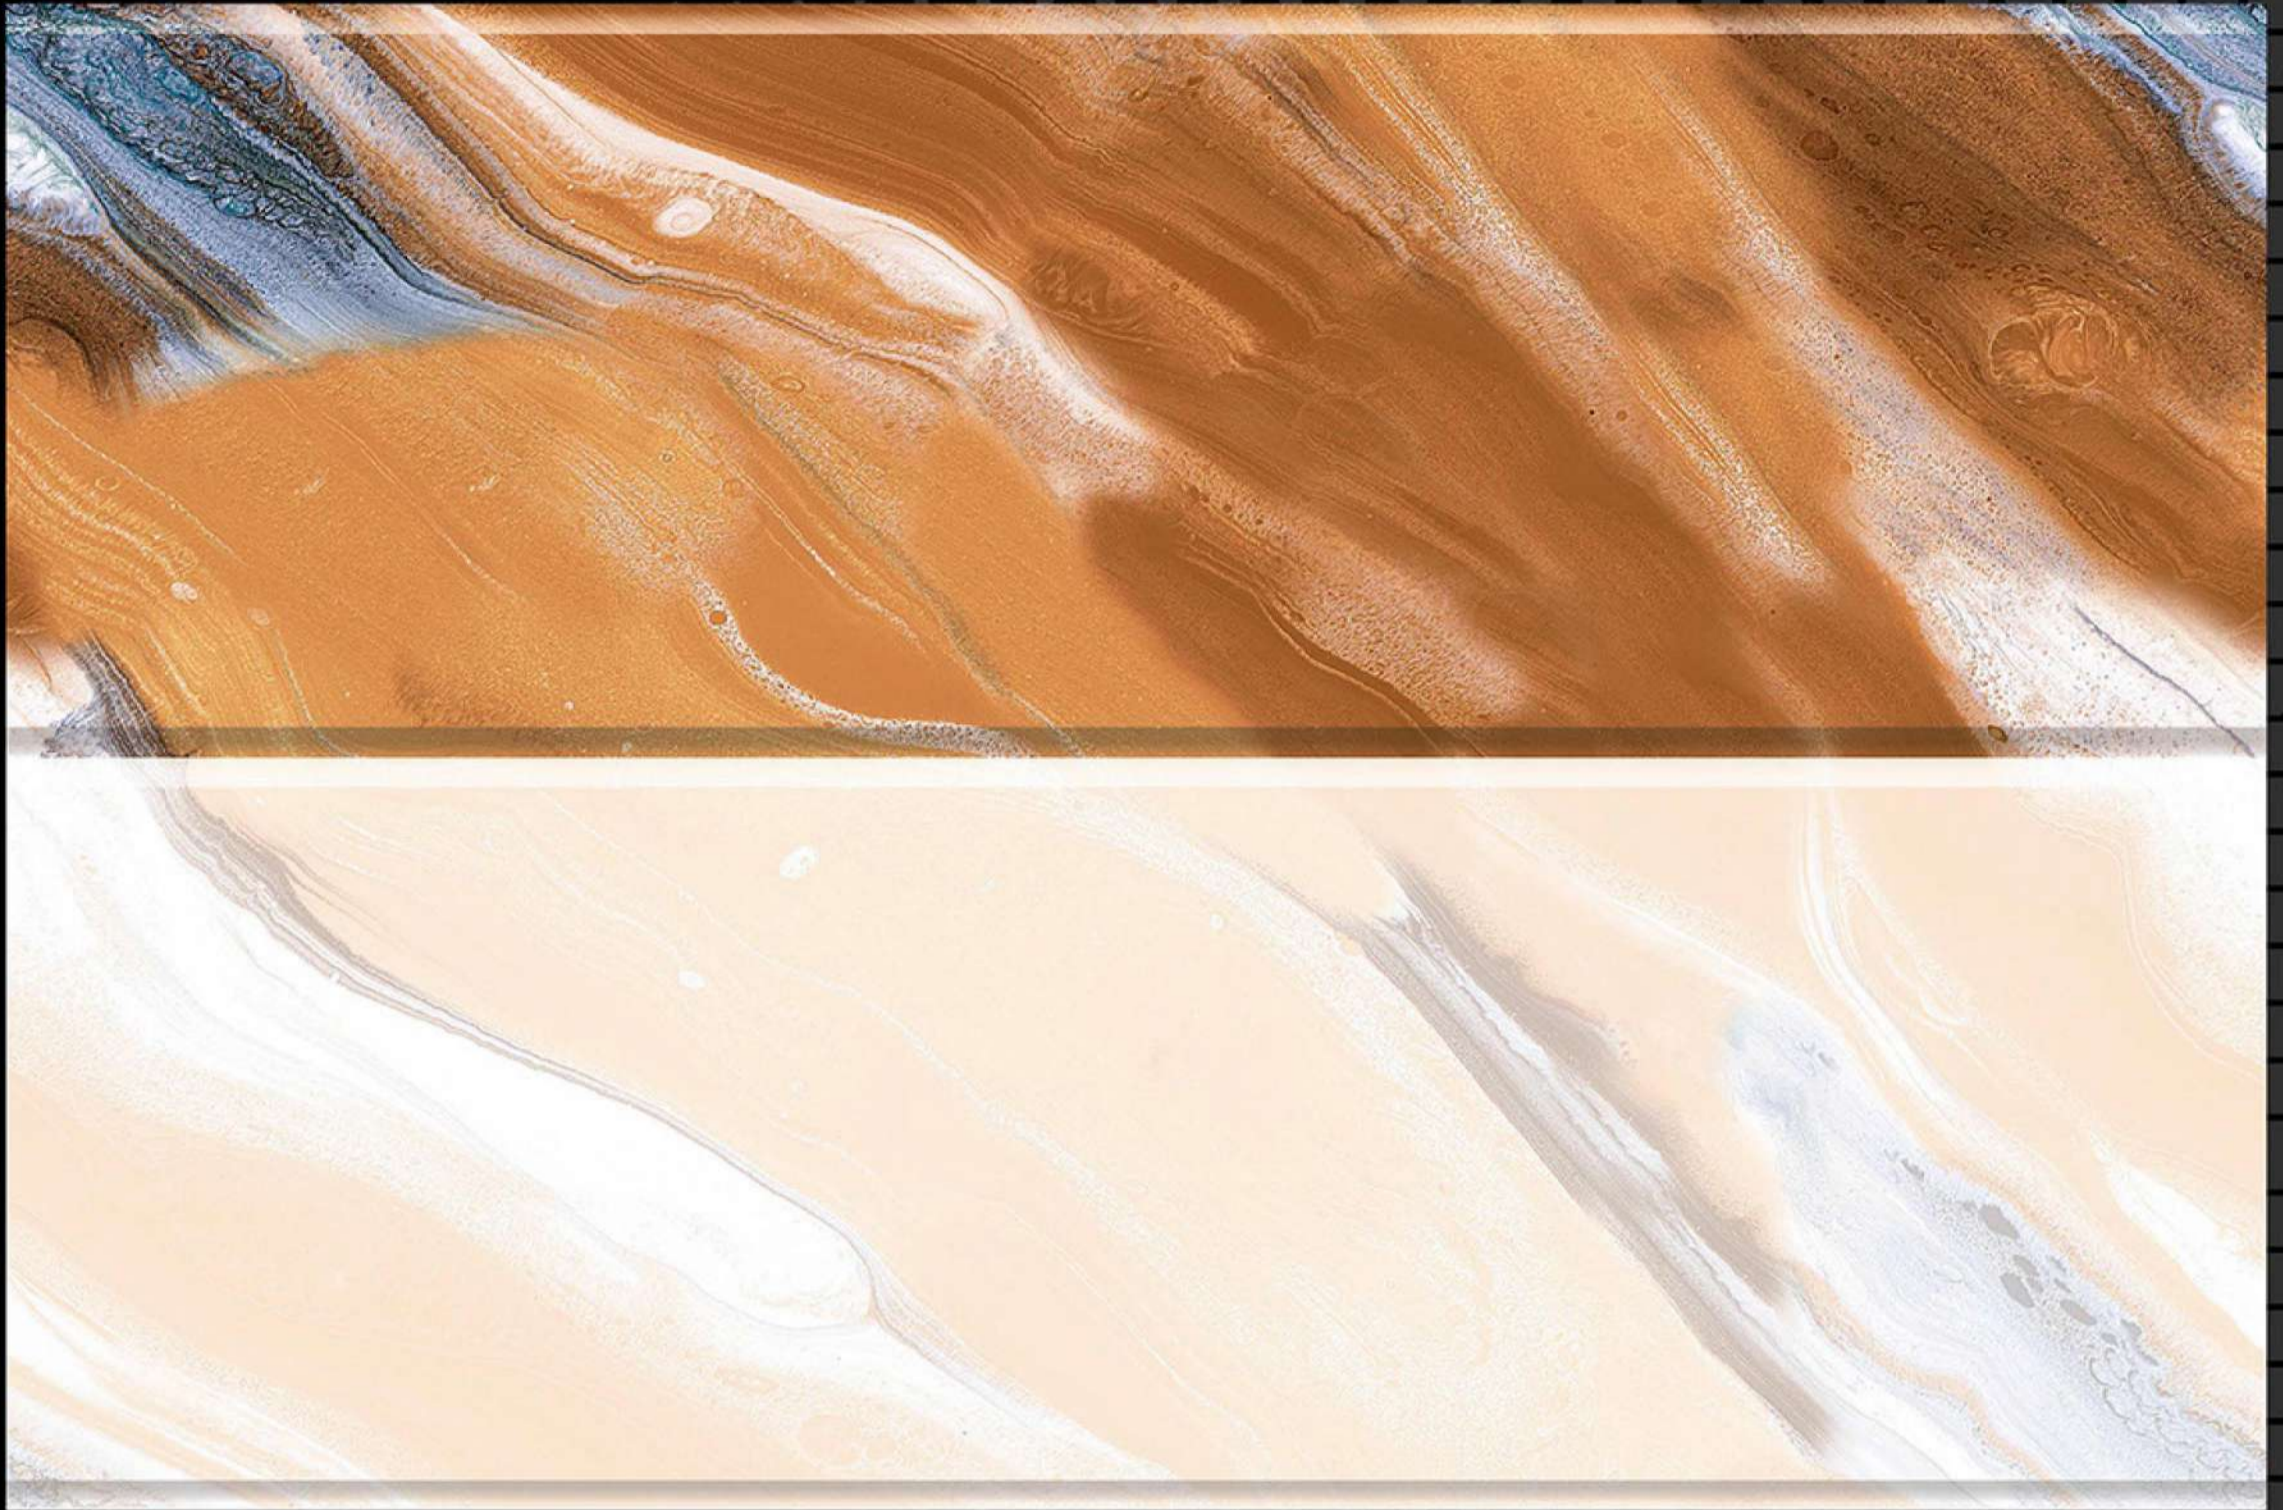

SIZE - 12 X 18

Glossy Series

HL-2