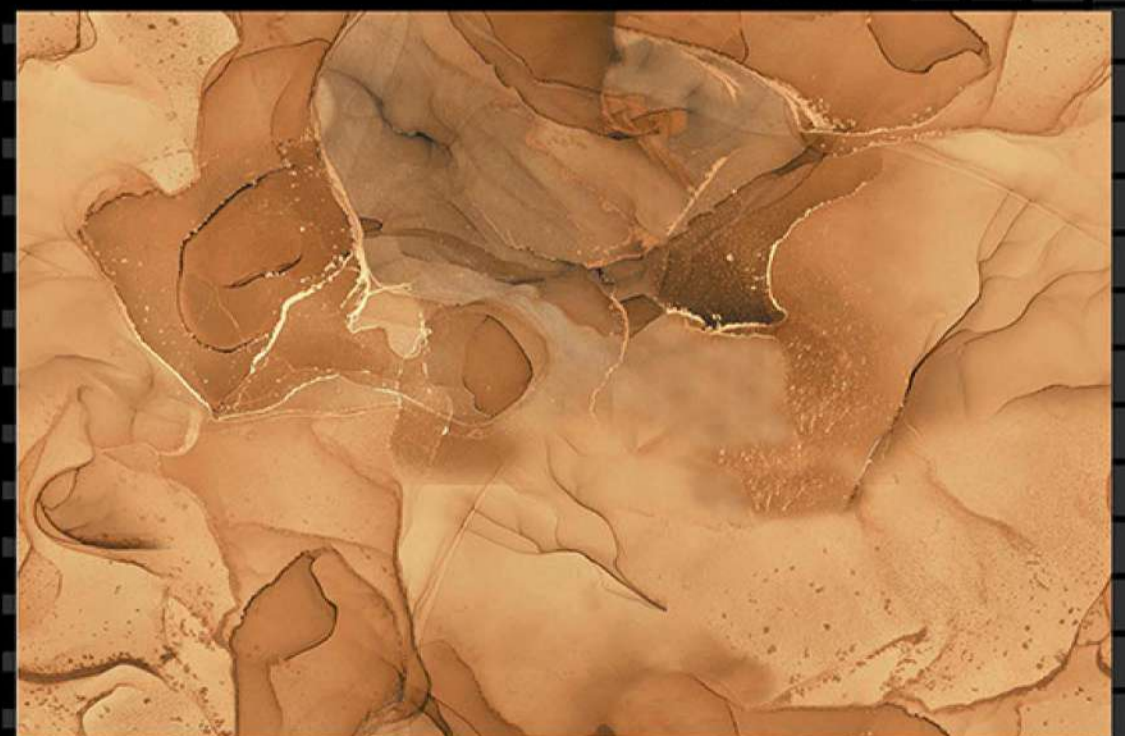

Glossy Series

HL-1

Light

Dark

SIZE - 12 X 18

Glossy Series

HL-1

Light