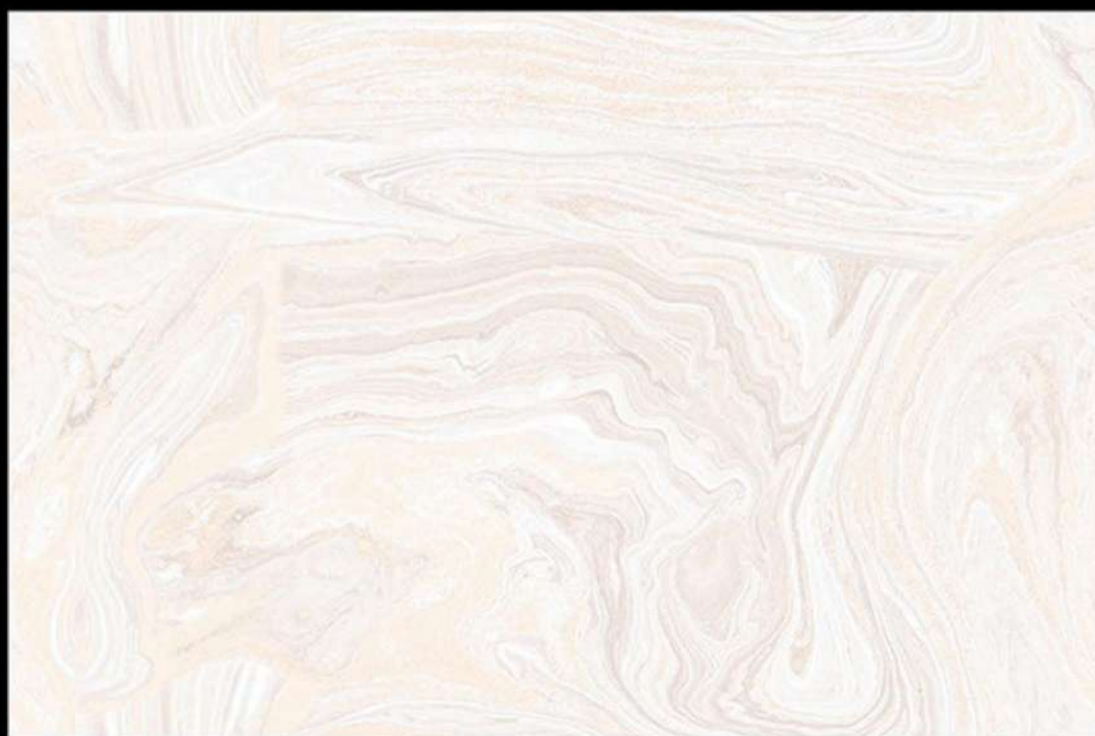

SIZE - 12 X 18

Glossy Series

HL-1

Light

Dark

SIZE - 12 X 18

Glossy Series

HL-2