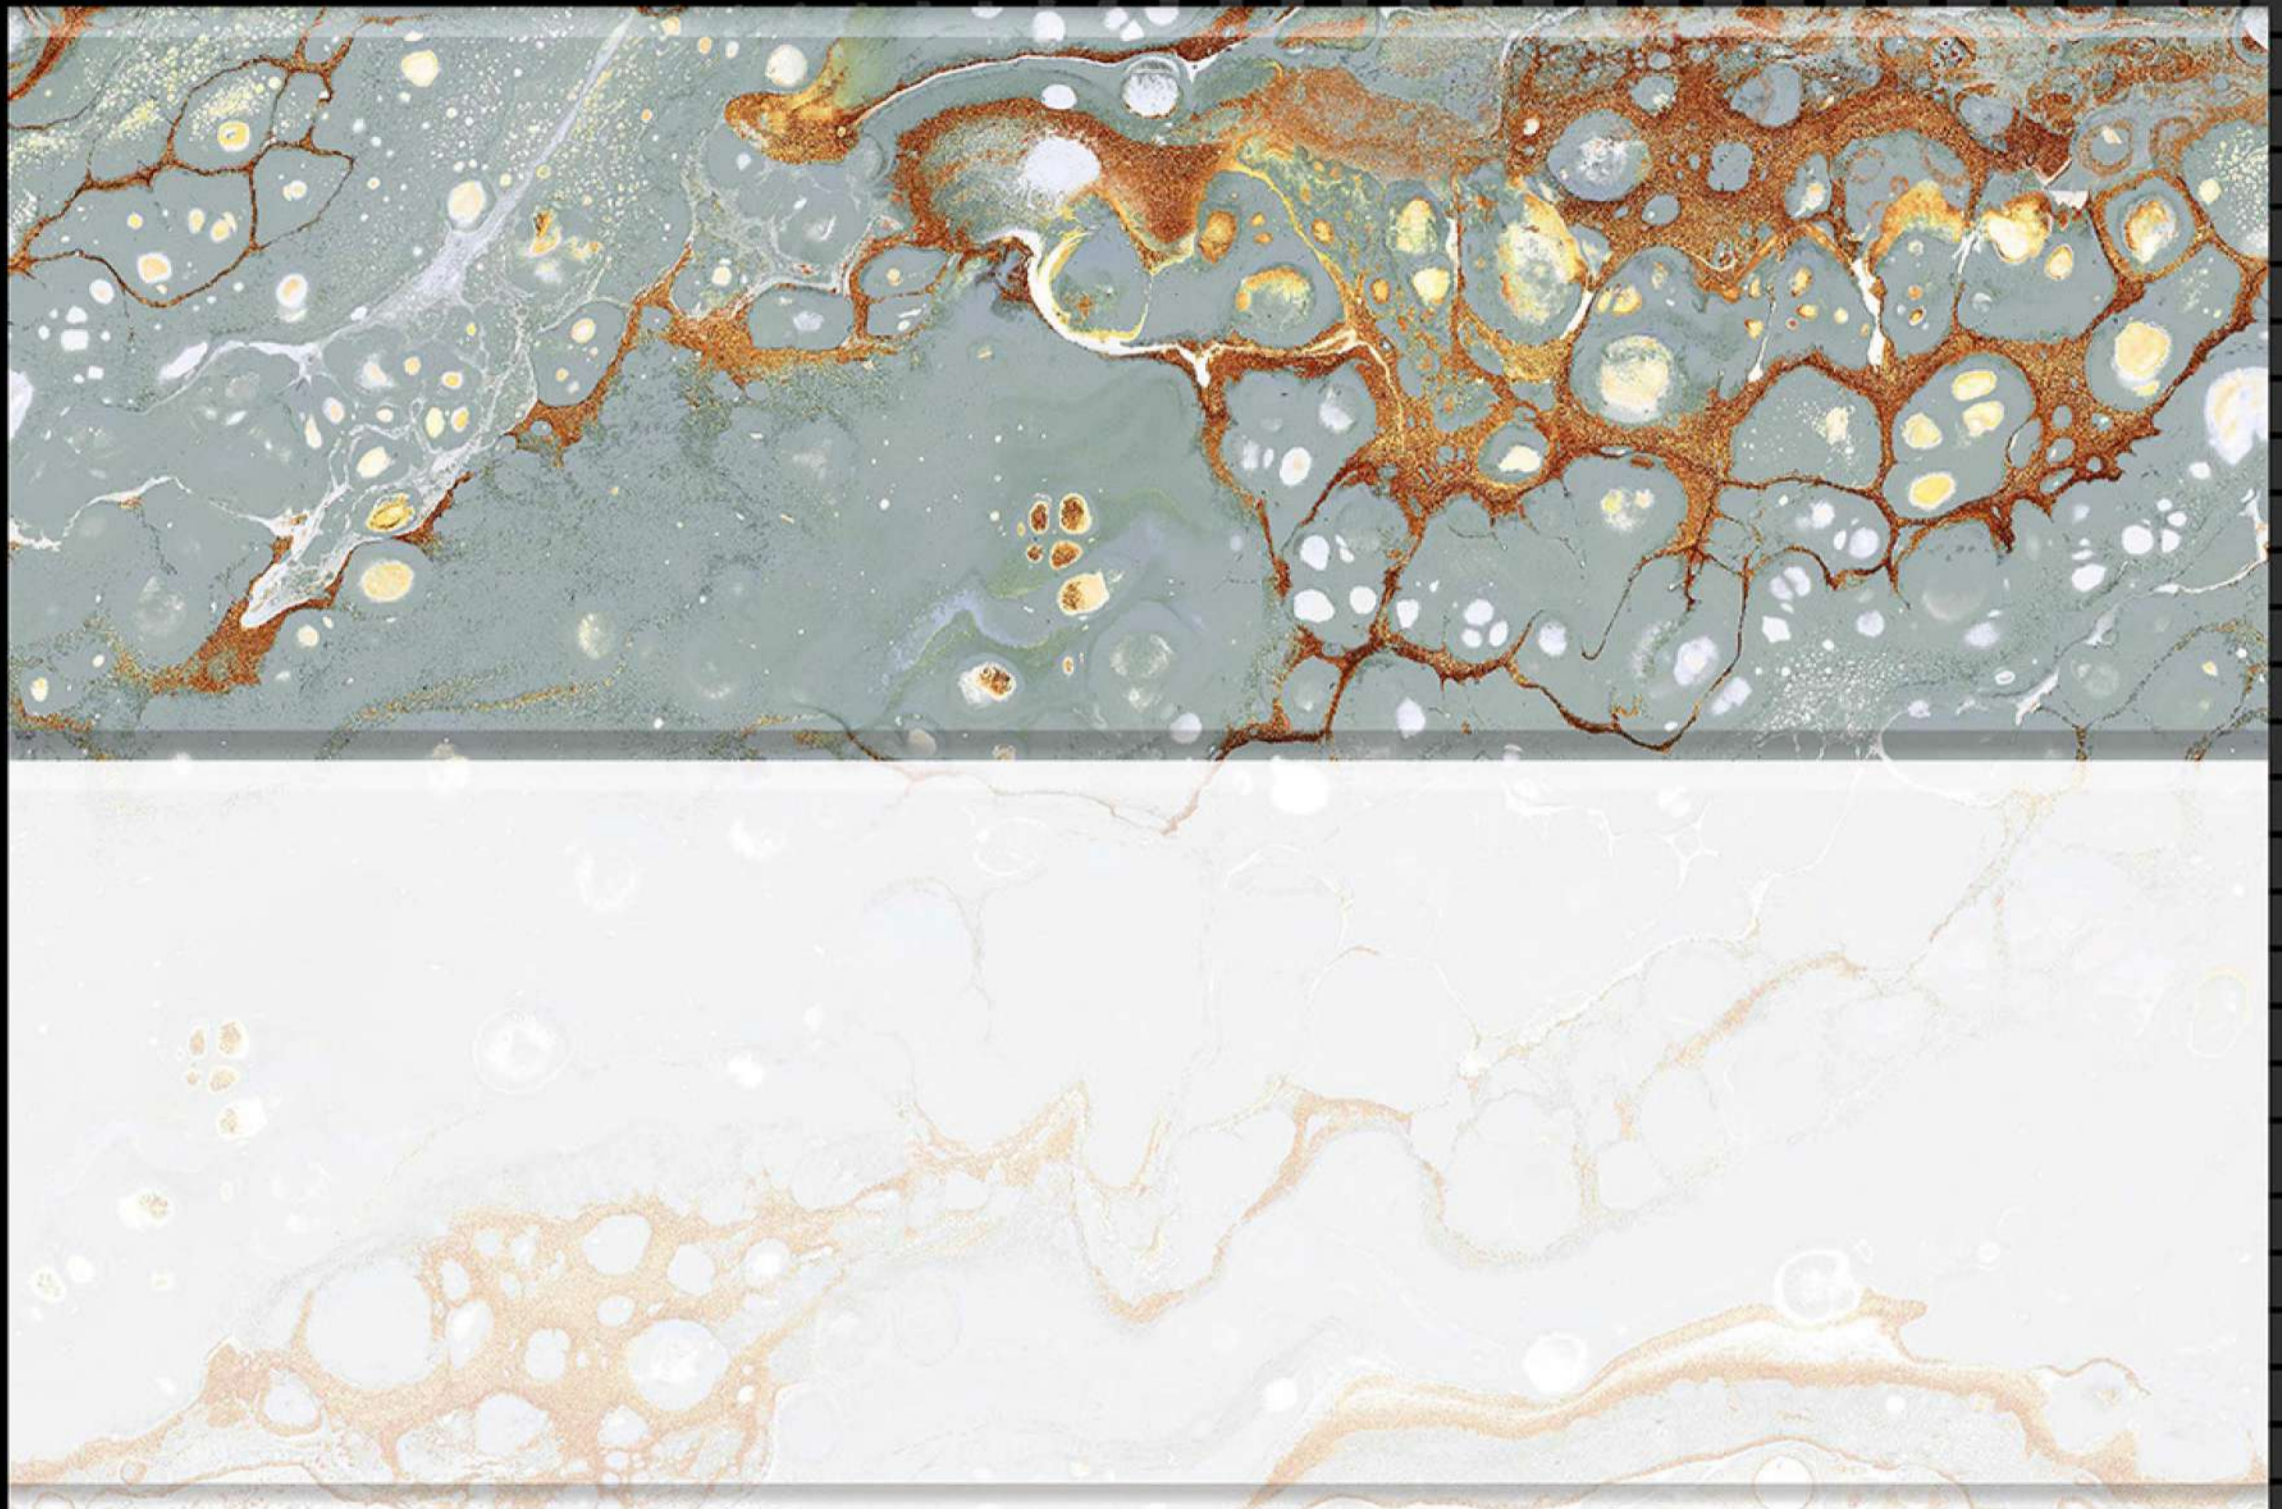

SIZE - 12 X 18

Glossy Series

HL-2