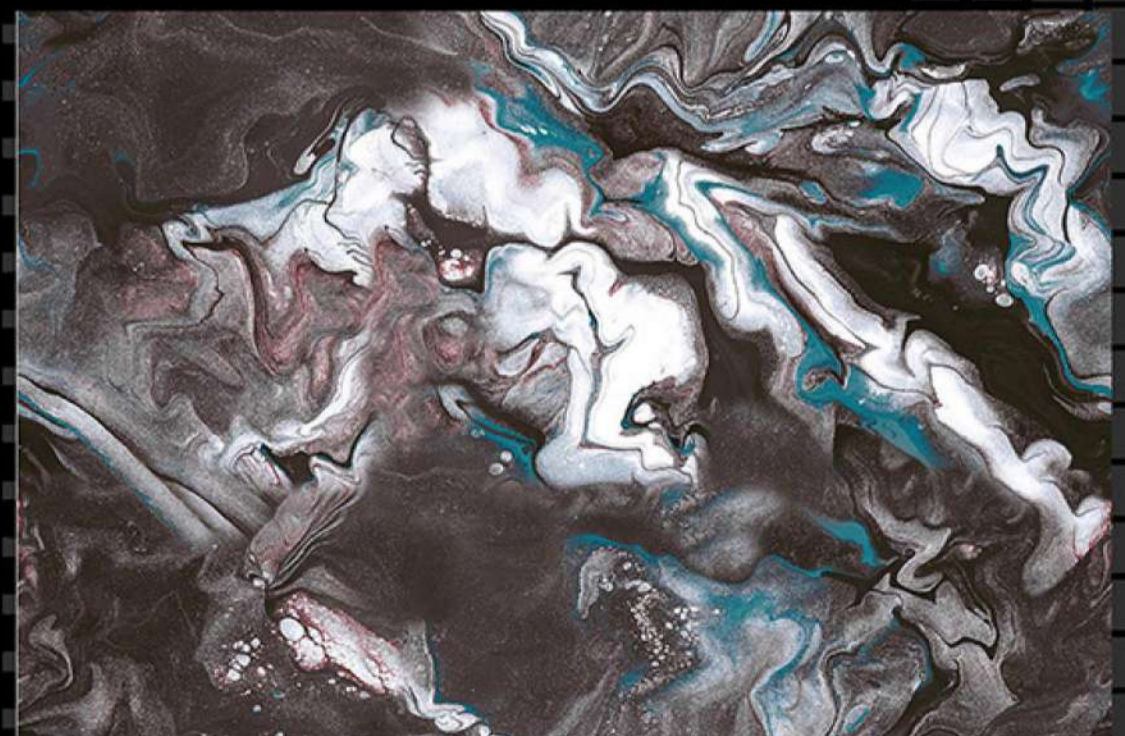

SIZE - 12 X 18

Glossy Series

Dark