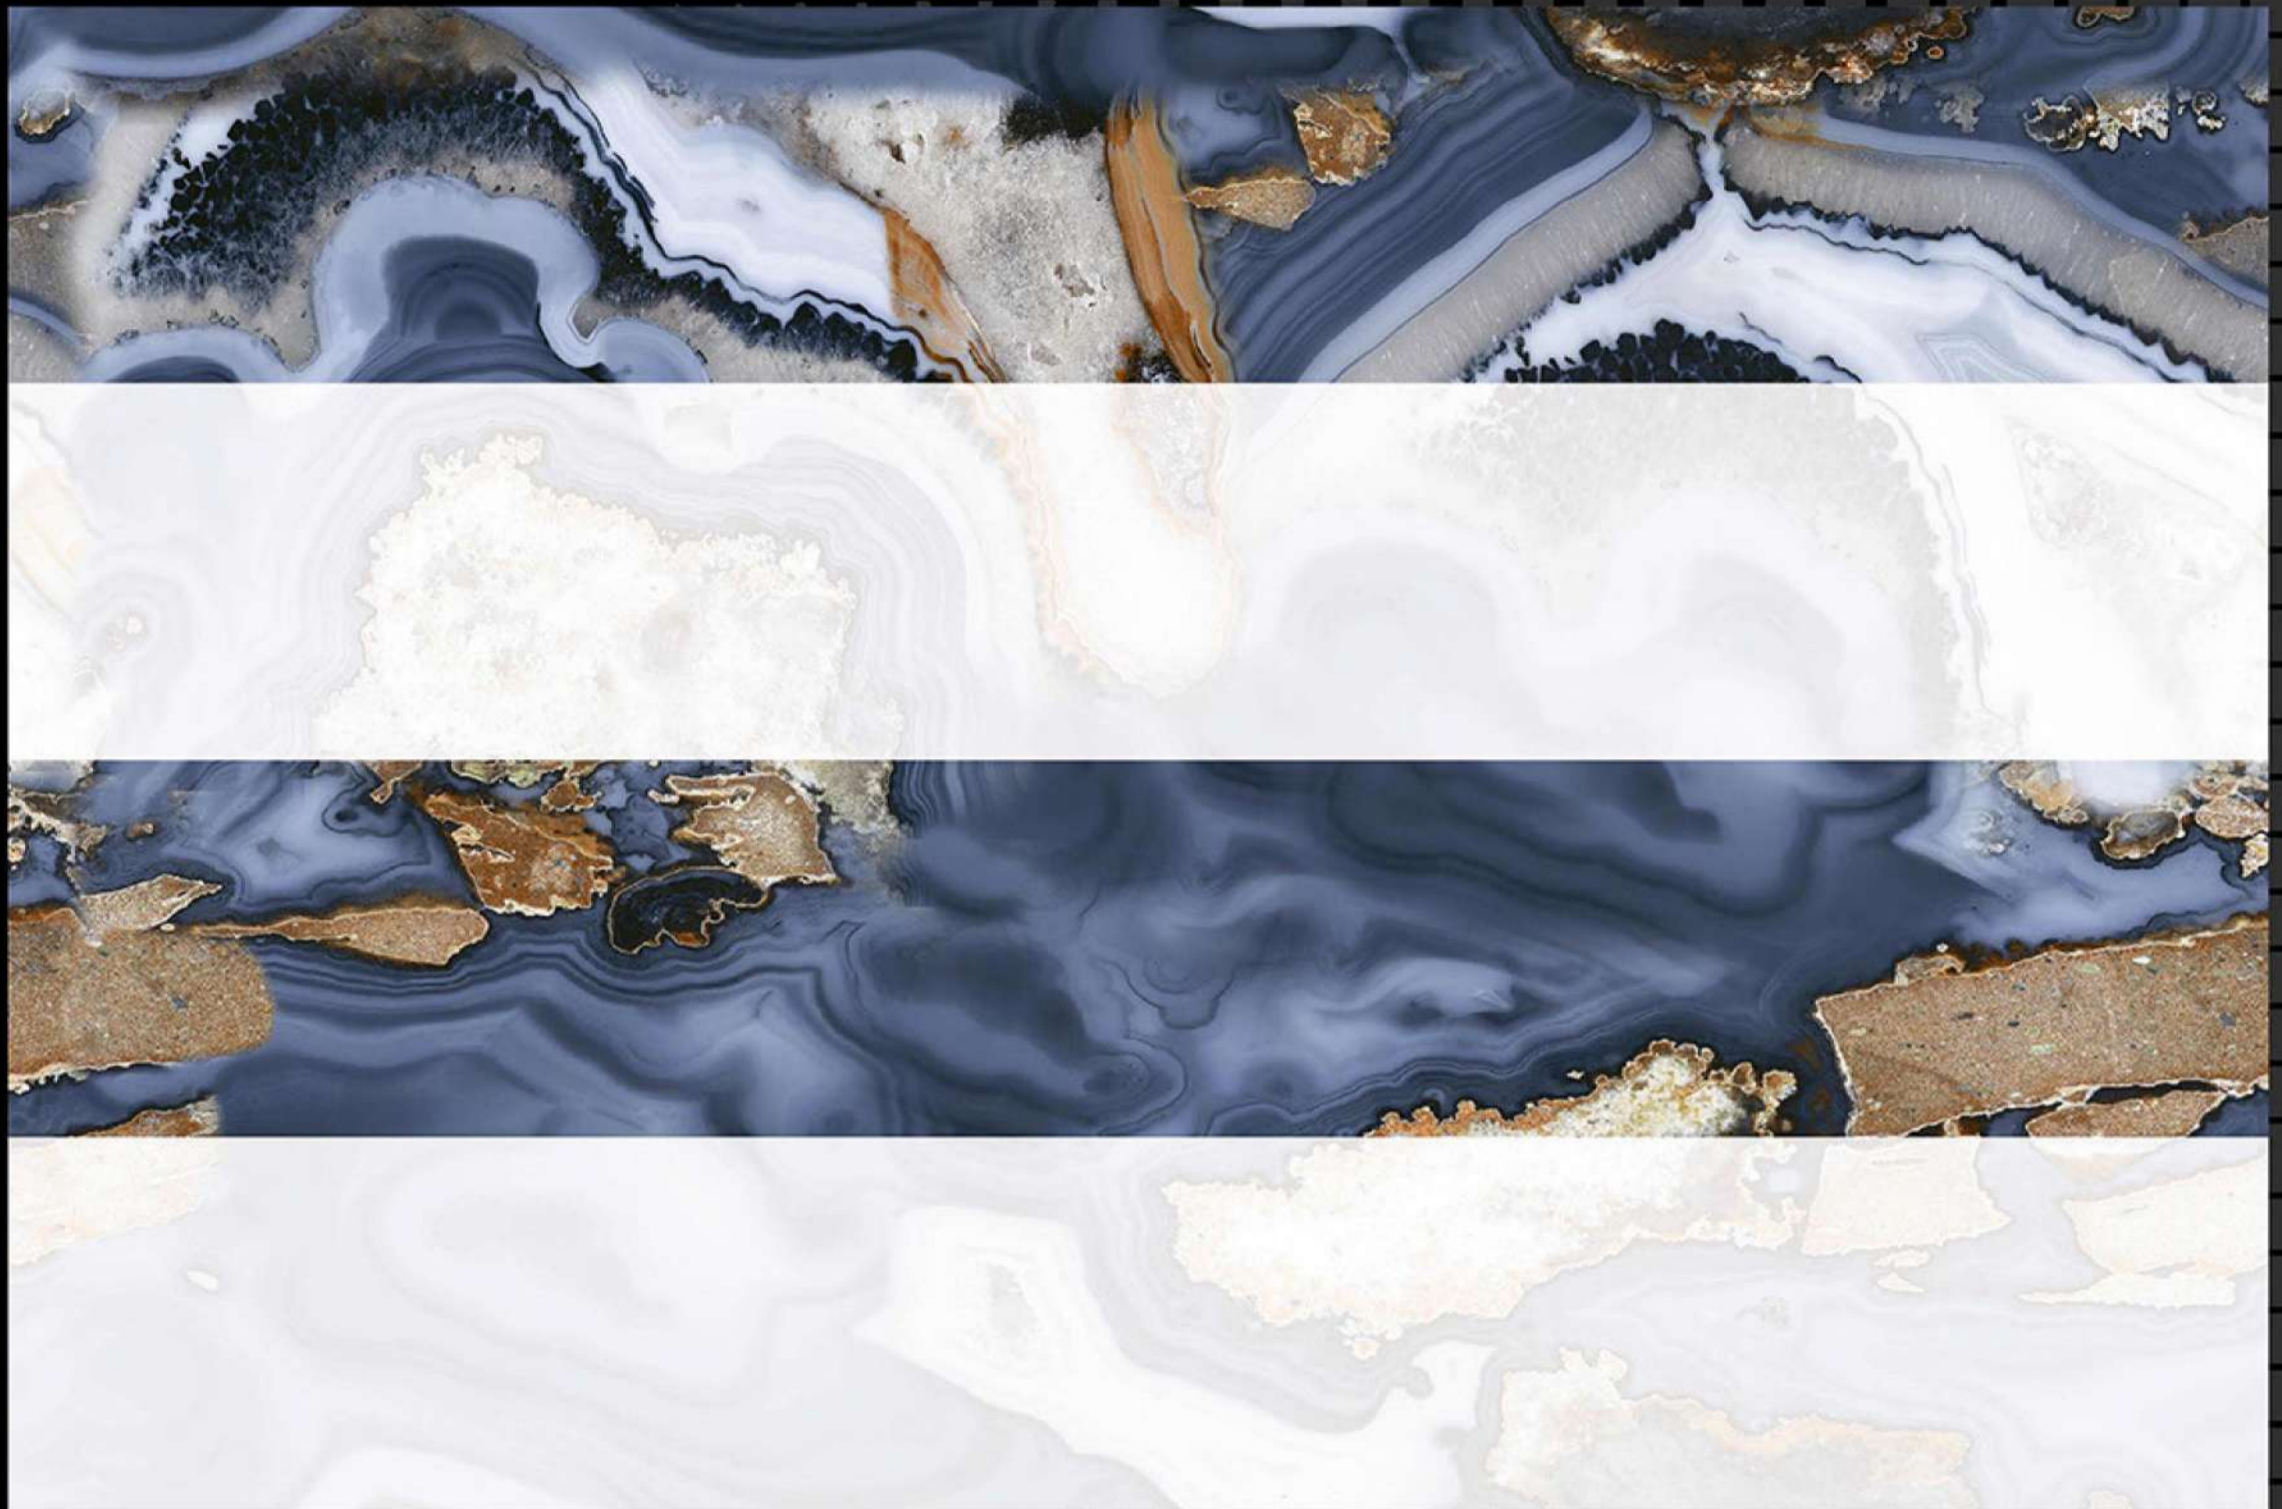

SIZE - 12 X 18

Glossy Series

HL-1