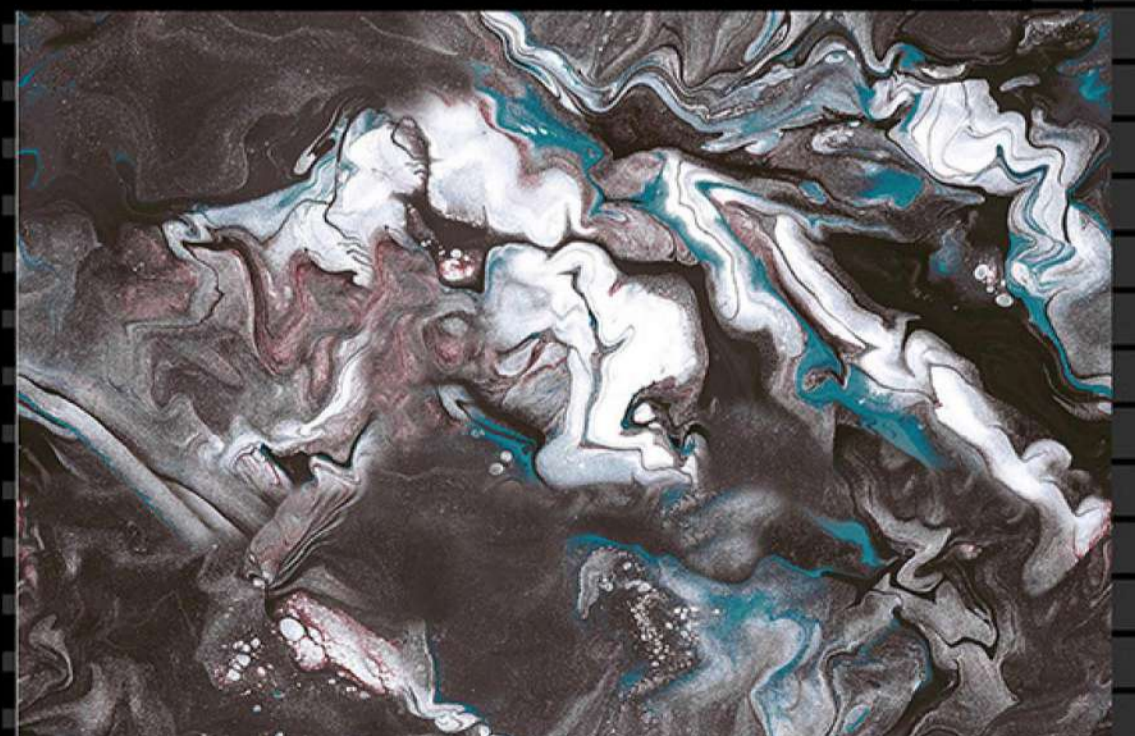

SIZE - 12 X 18

Glossy Series

HL-1

Light

Dark

SIZE - 12 X 18

Glossy Series

HL-2