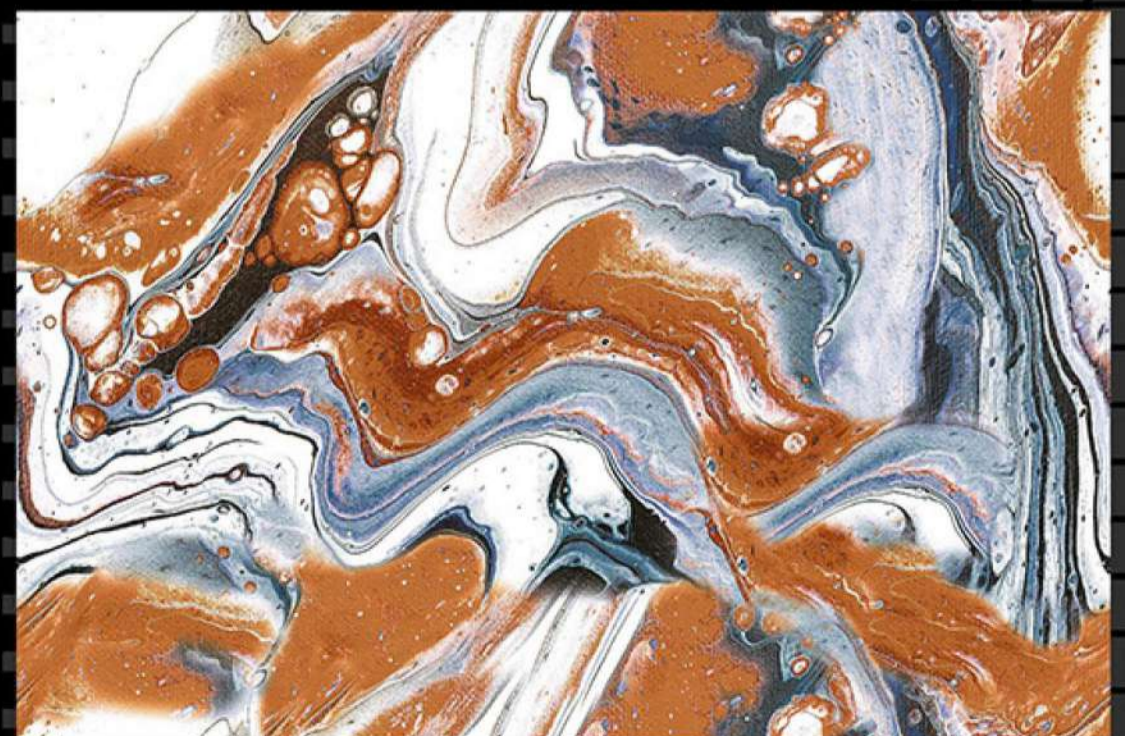

SIZE - 12 X 18

Glossy Series

Dark