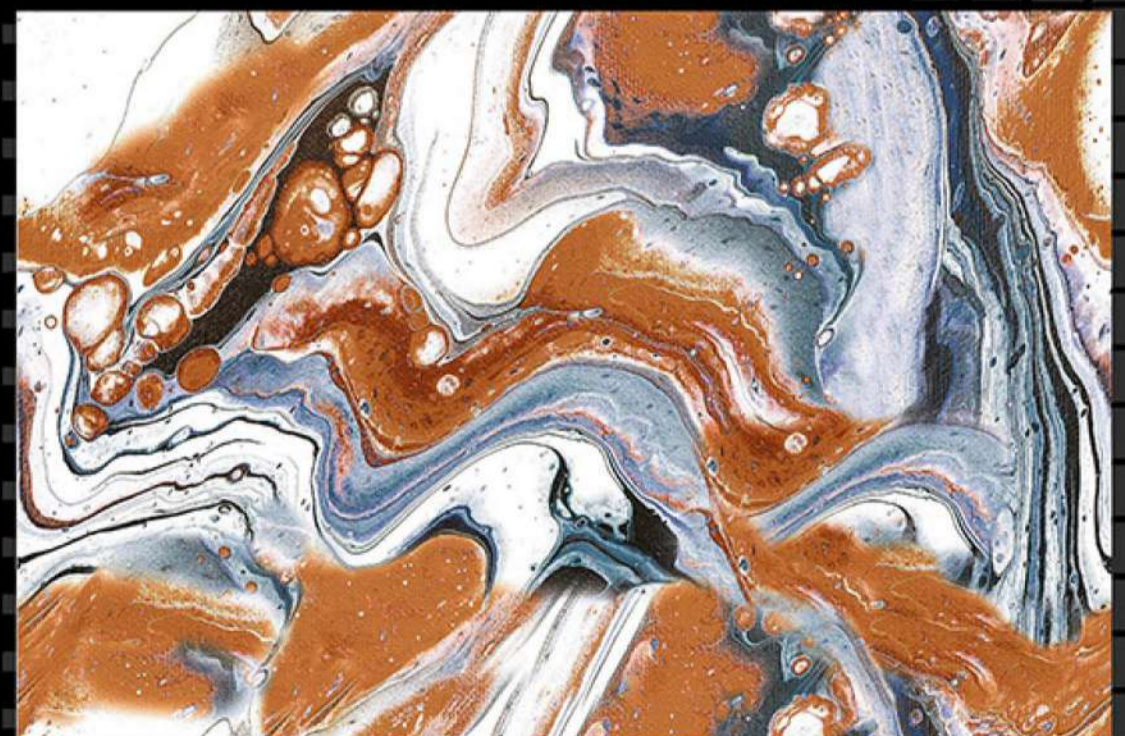

Light

Dark

SIZE - 12 X 18

Glossy Series

HL-1

Light

Dark

SIZE - 12 X 18