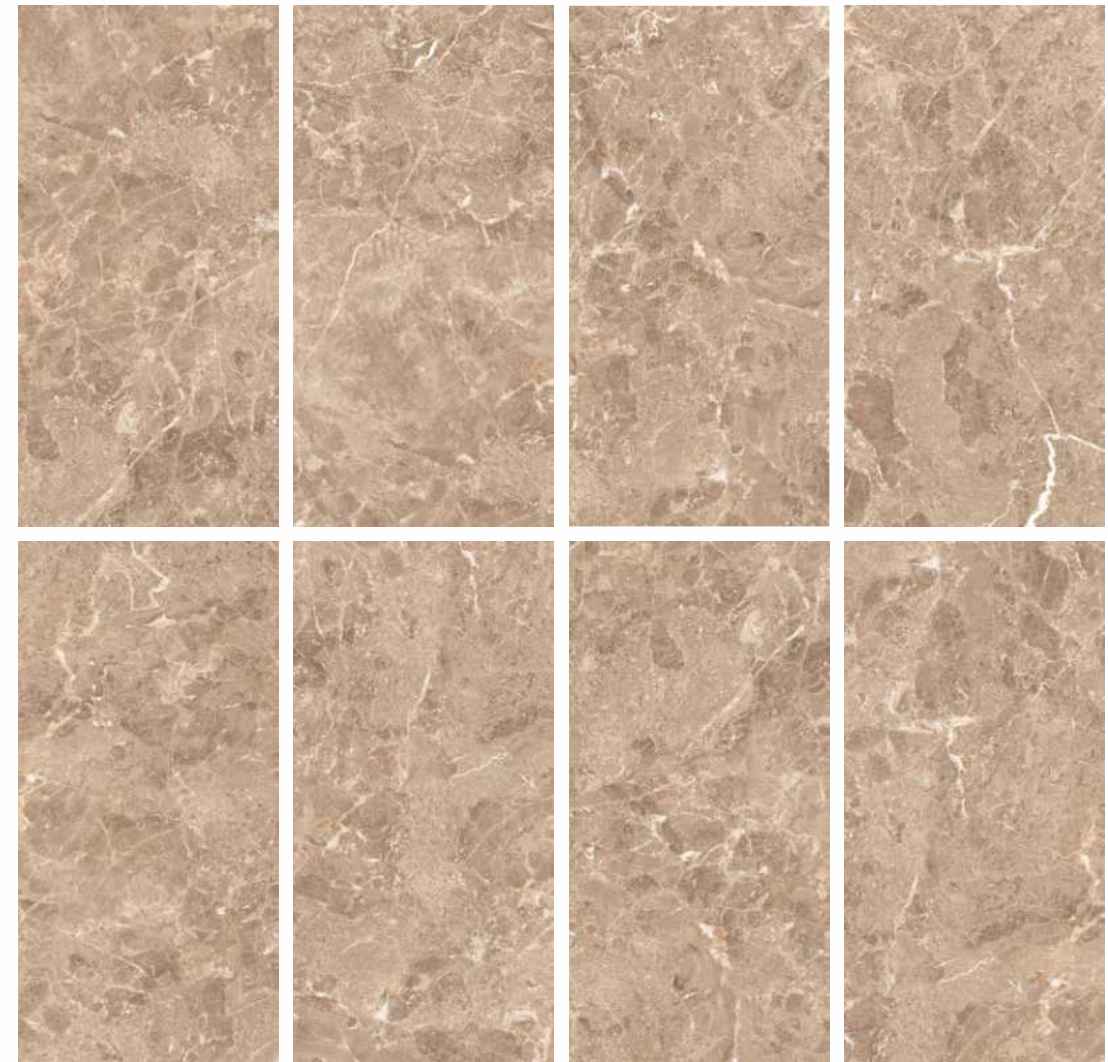

BRECCIANO BEIGE

| Size
600x1200mm

| Surface
Glossy

| Random
08

| Wall & Floor
BRECCIANO BEIGR

POLISHED
COLLECTION

BRECCIANO BROWN

BRECCIANO BROWN