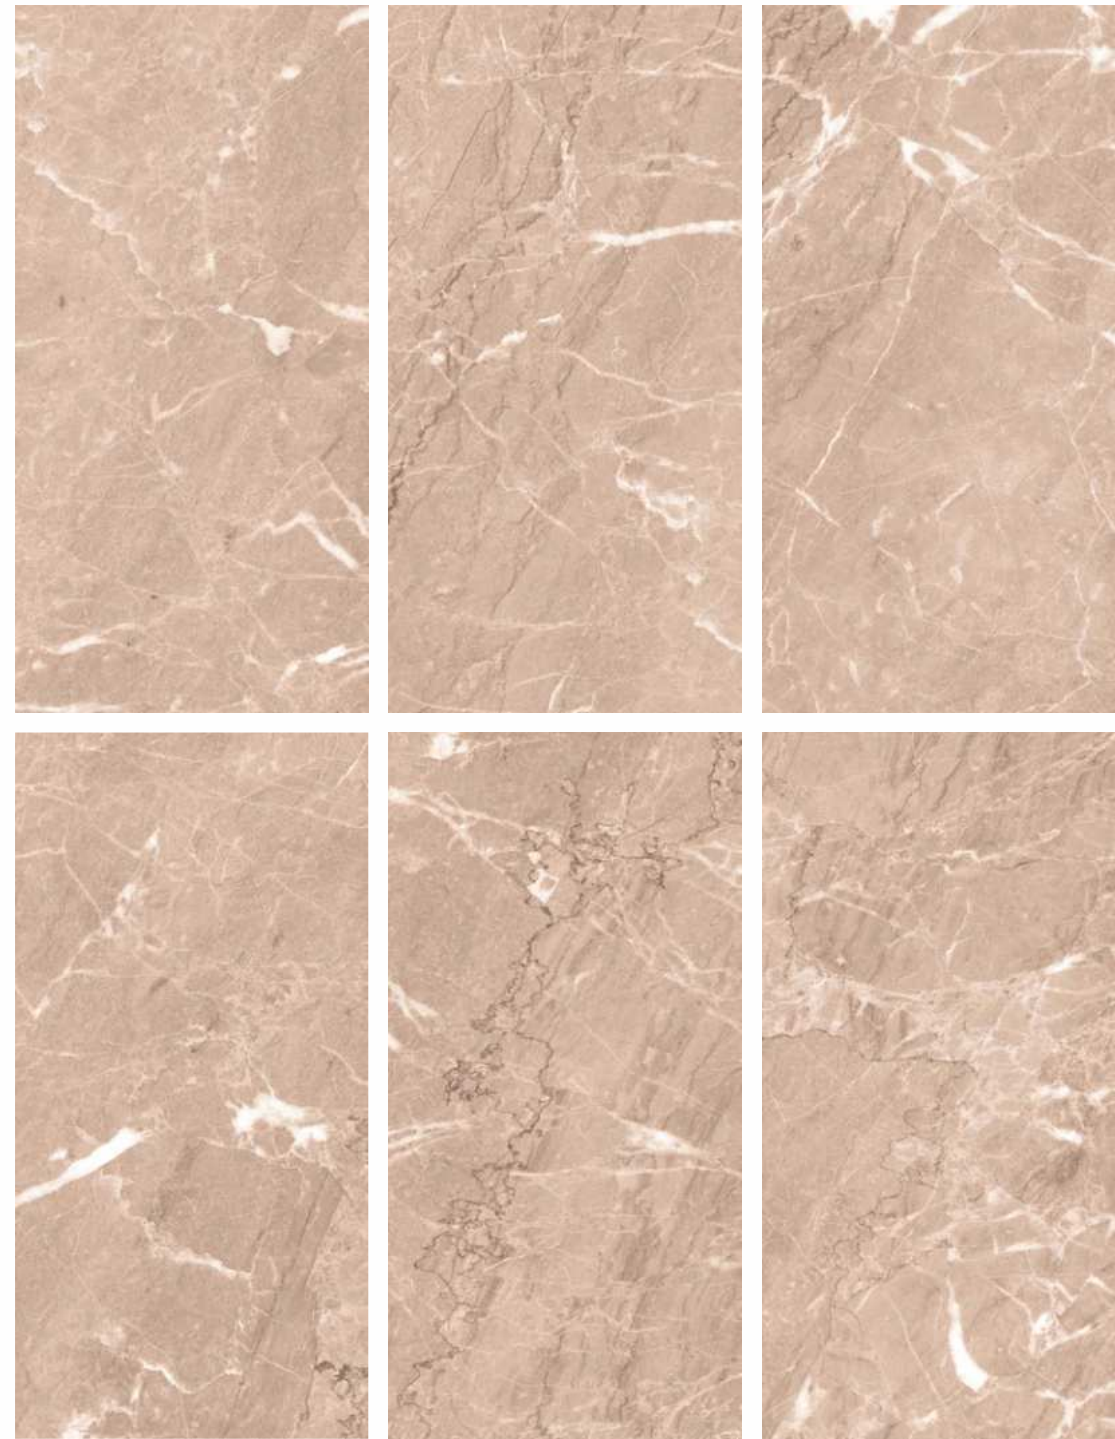

**ANTICO
BROWN**

POLISHED
COLLECTION

ANTICO BROWN

| Size
600x1200mm

| Surface
Glossy

| Random
06