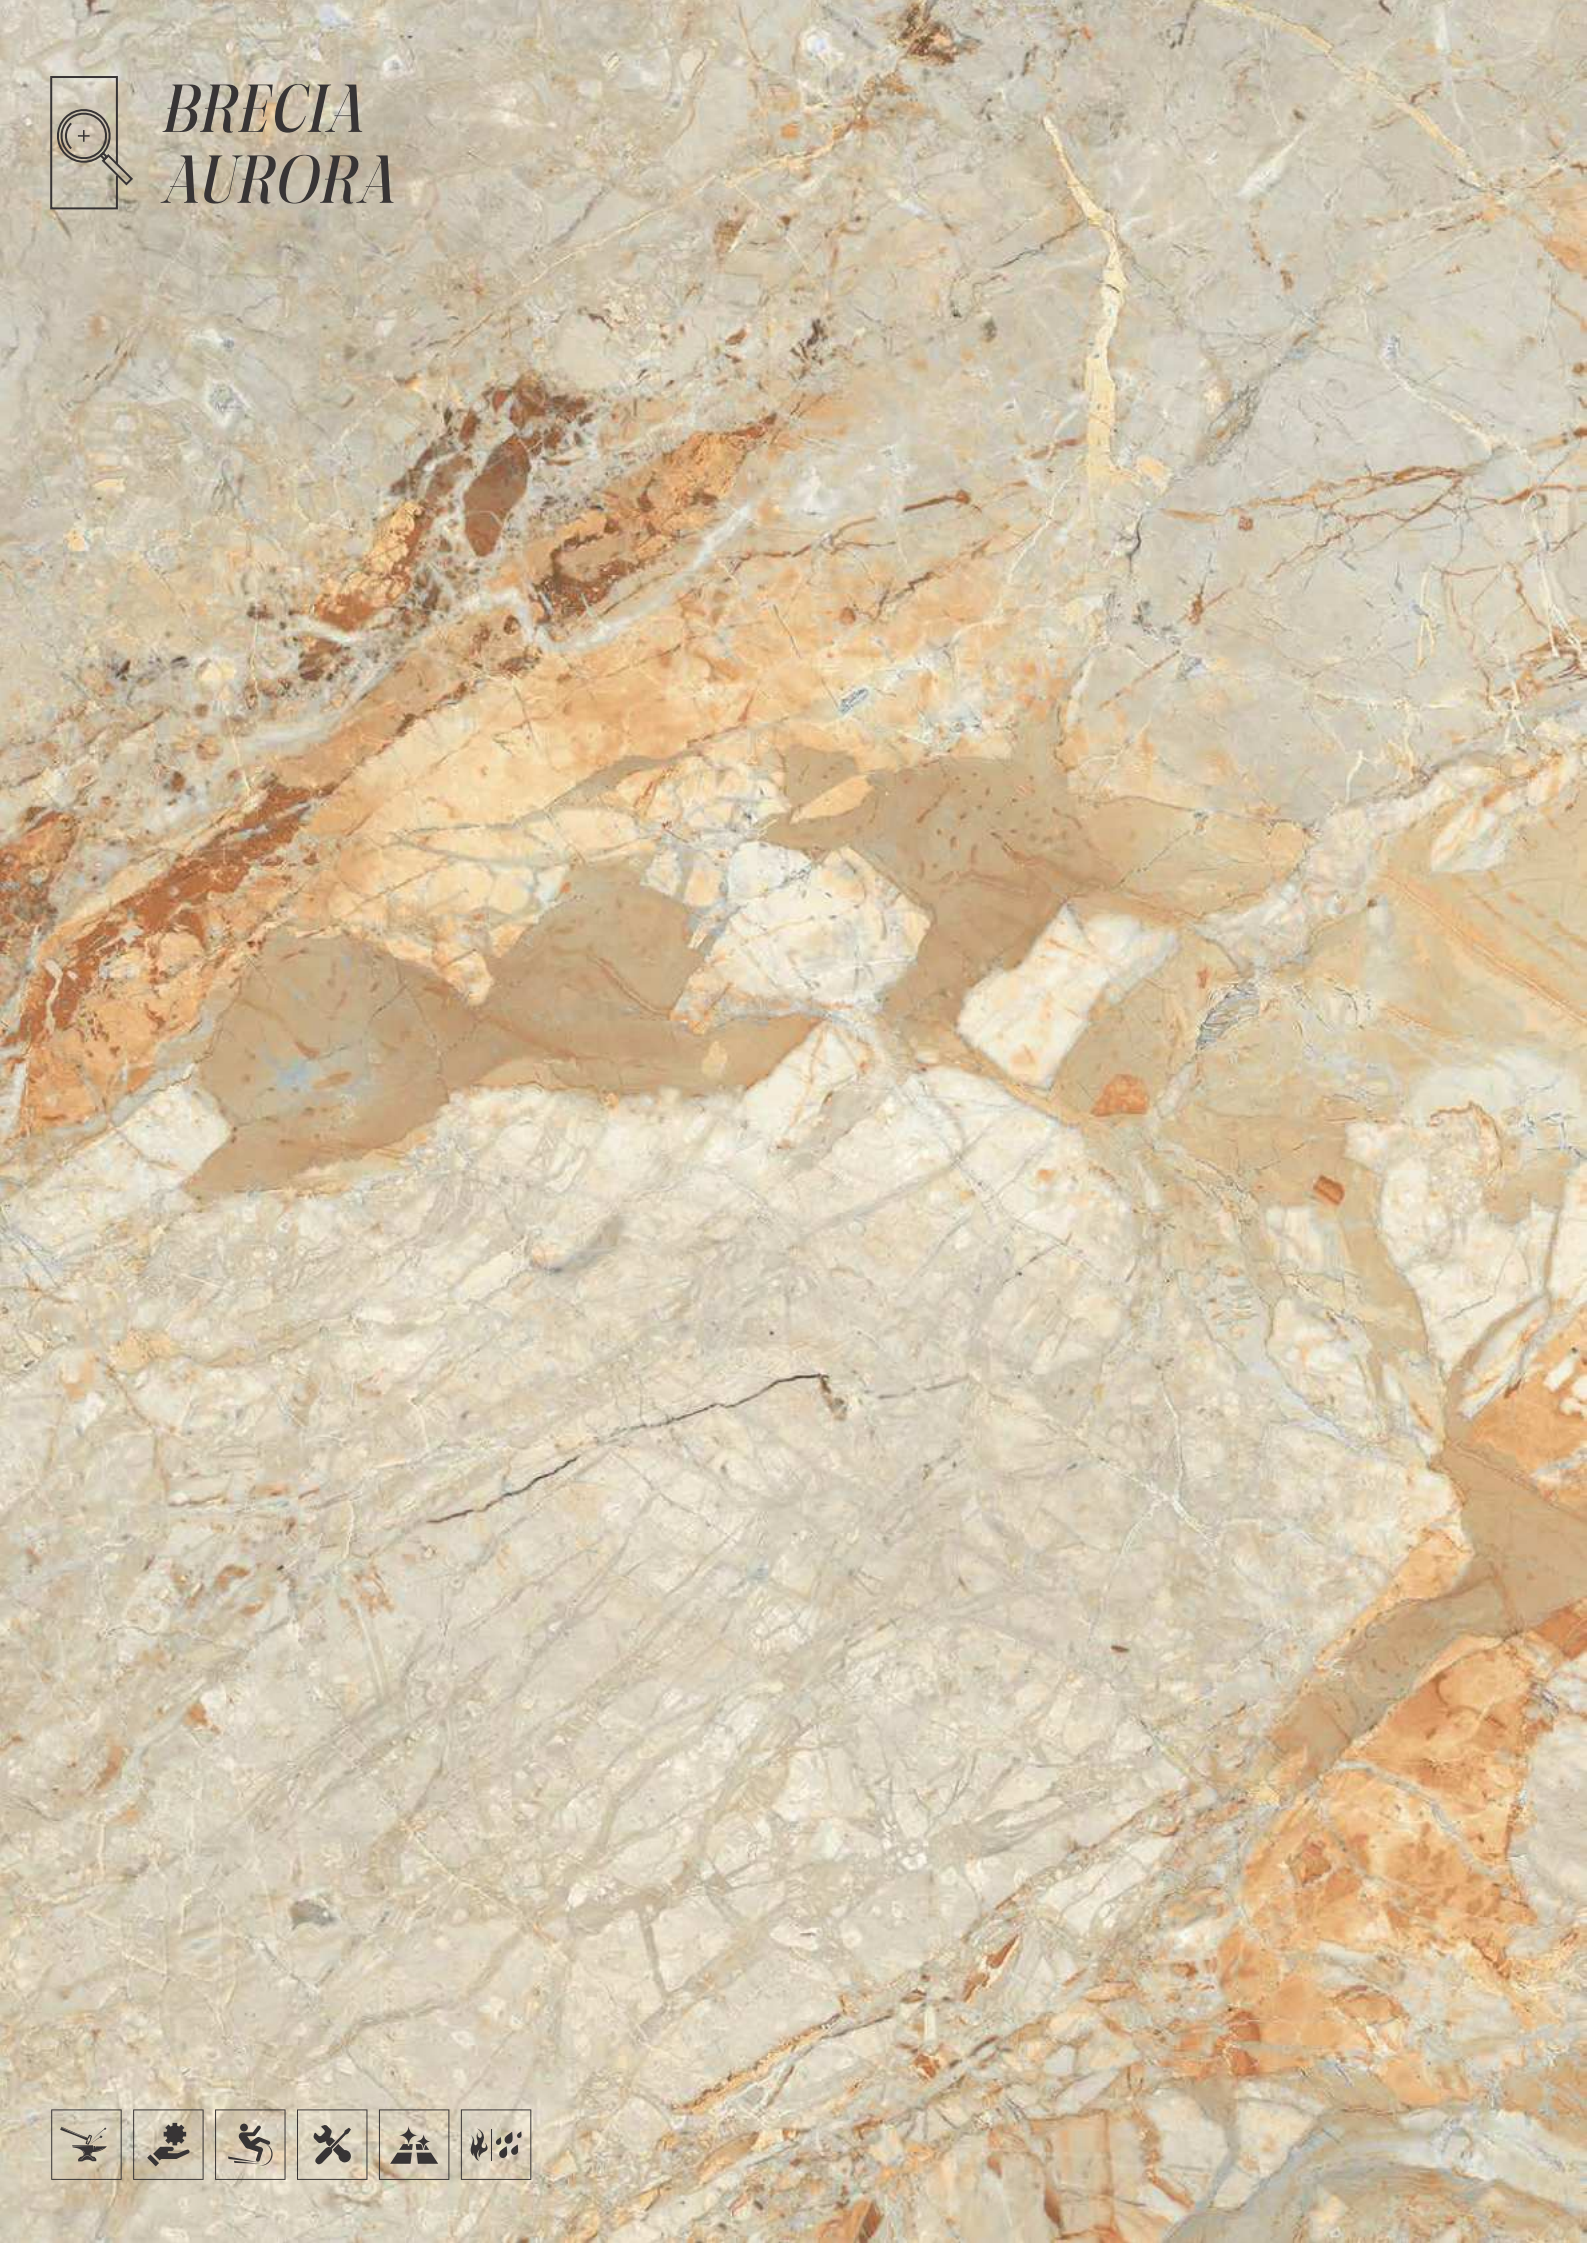

**BRECIA
AURORA**

POLISHED
COLLECTION

BRECIA AURORA

| Size
600x1200mm

| Surface
Glossy

| Random
04