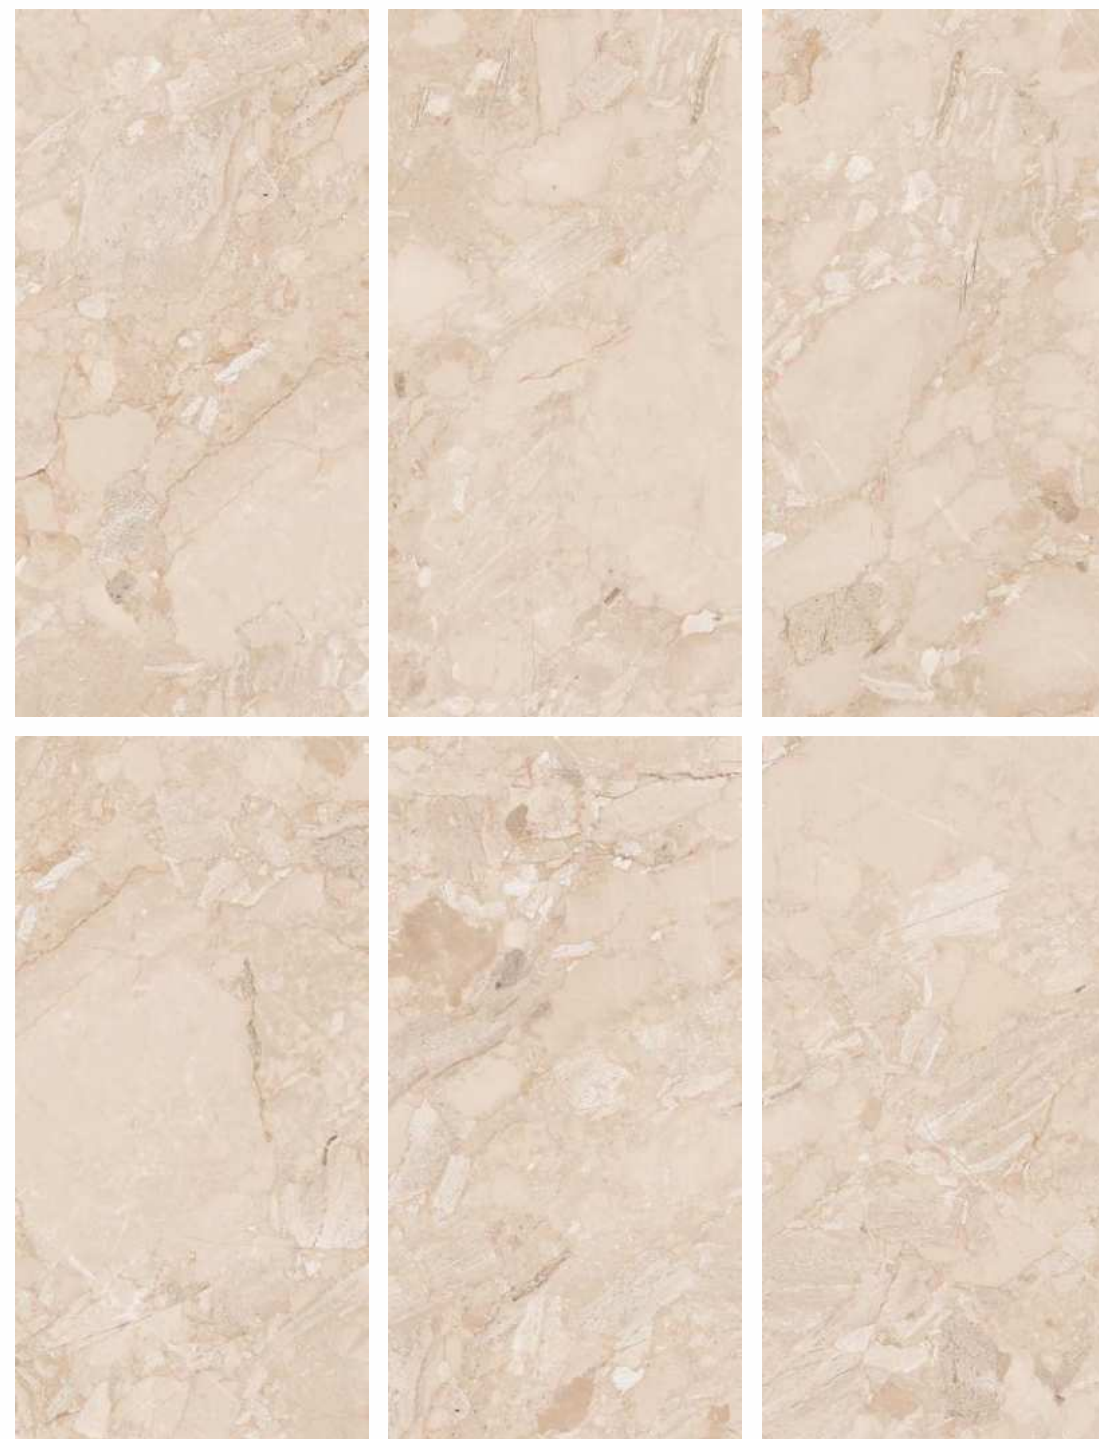

BRECCIA EON BIANCO

POLISHED
COLLECTION

BRECCIA EON BIANCO

| Size
600x1200mm

| Surface
Glossy

| Random
06