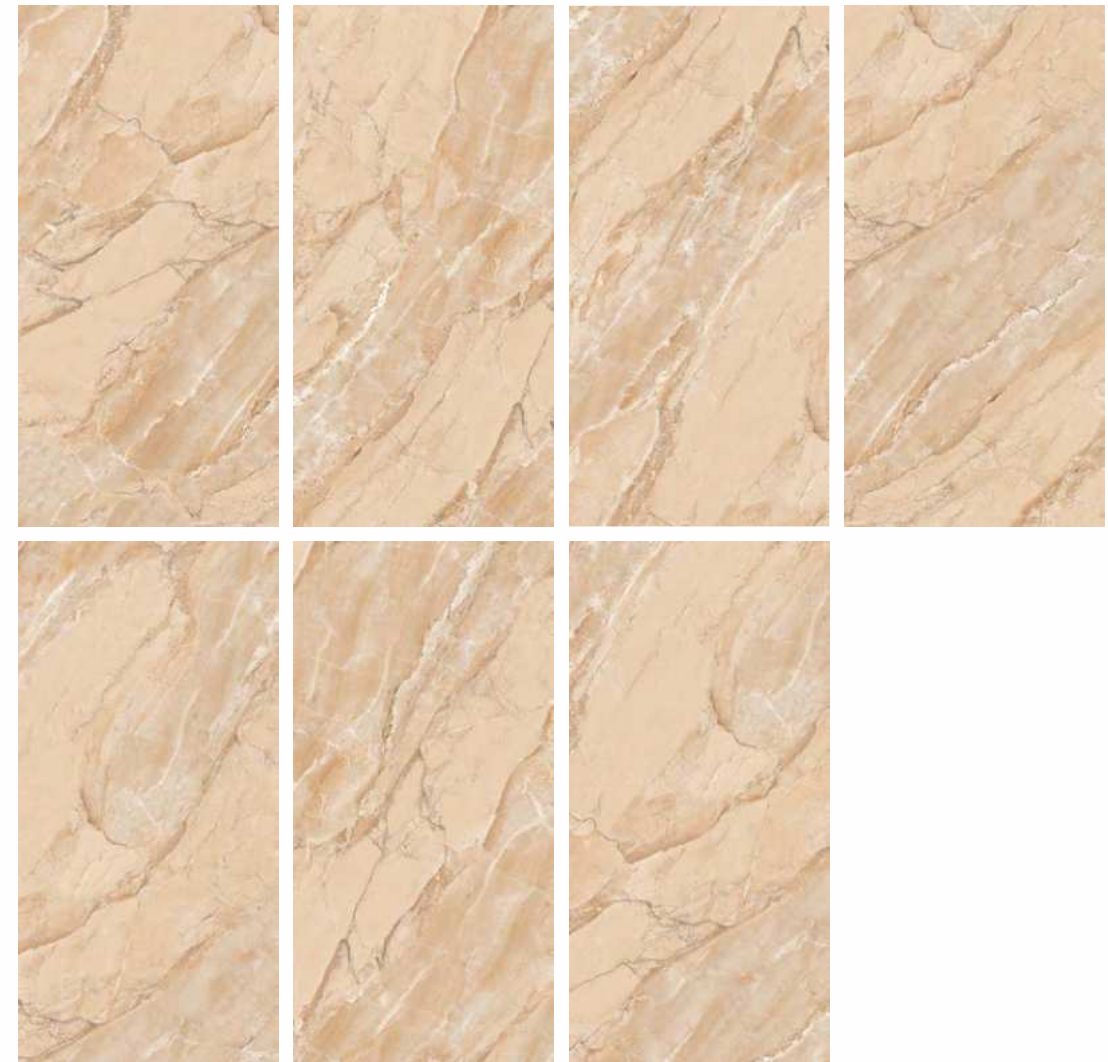

ABRISTICK BRONZE

POLISHED
COLLECTION

ABRISTICK BRONZE

| Size
600x1200mm

| Surface
Glossy

| Random
07