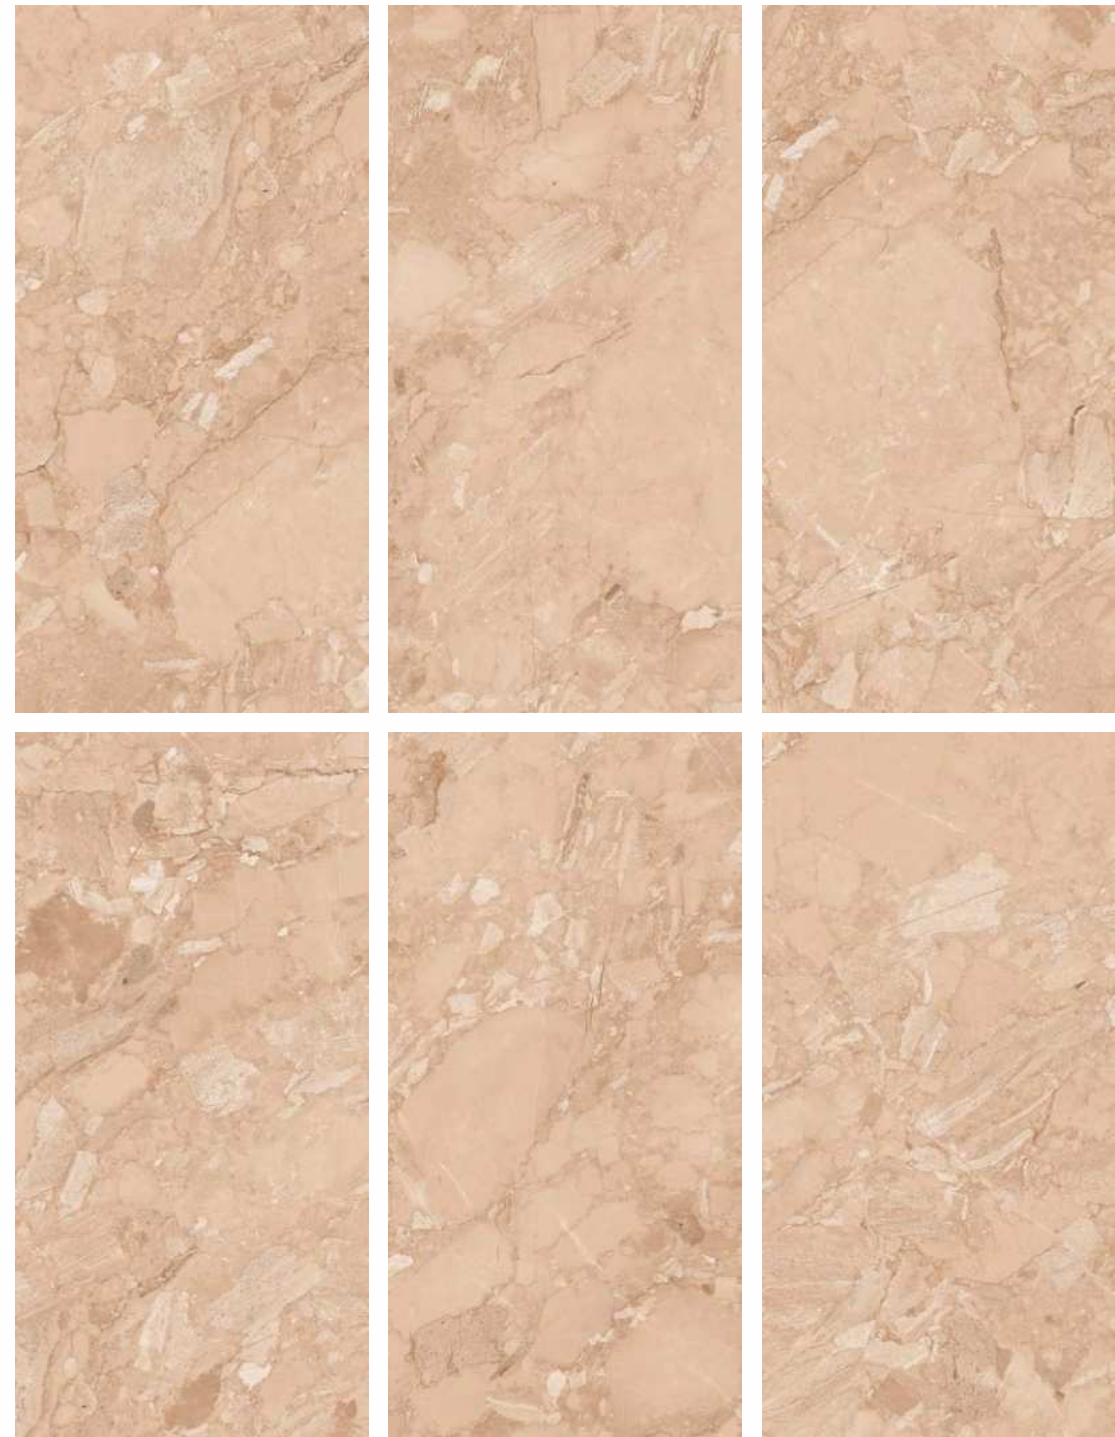

BRECCIA EON BROWN

BRECCIA EON BROWN

| Size
600x1200mm

| Surface
Glossy

| Random
06