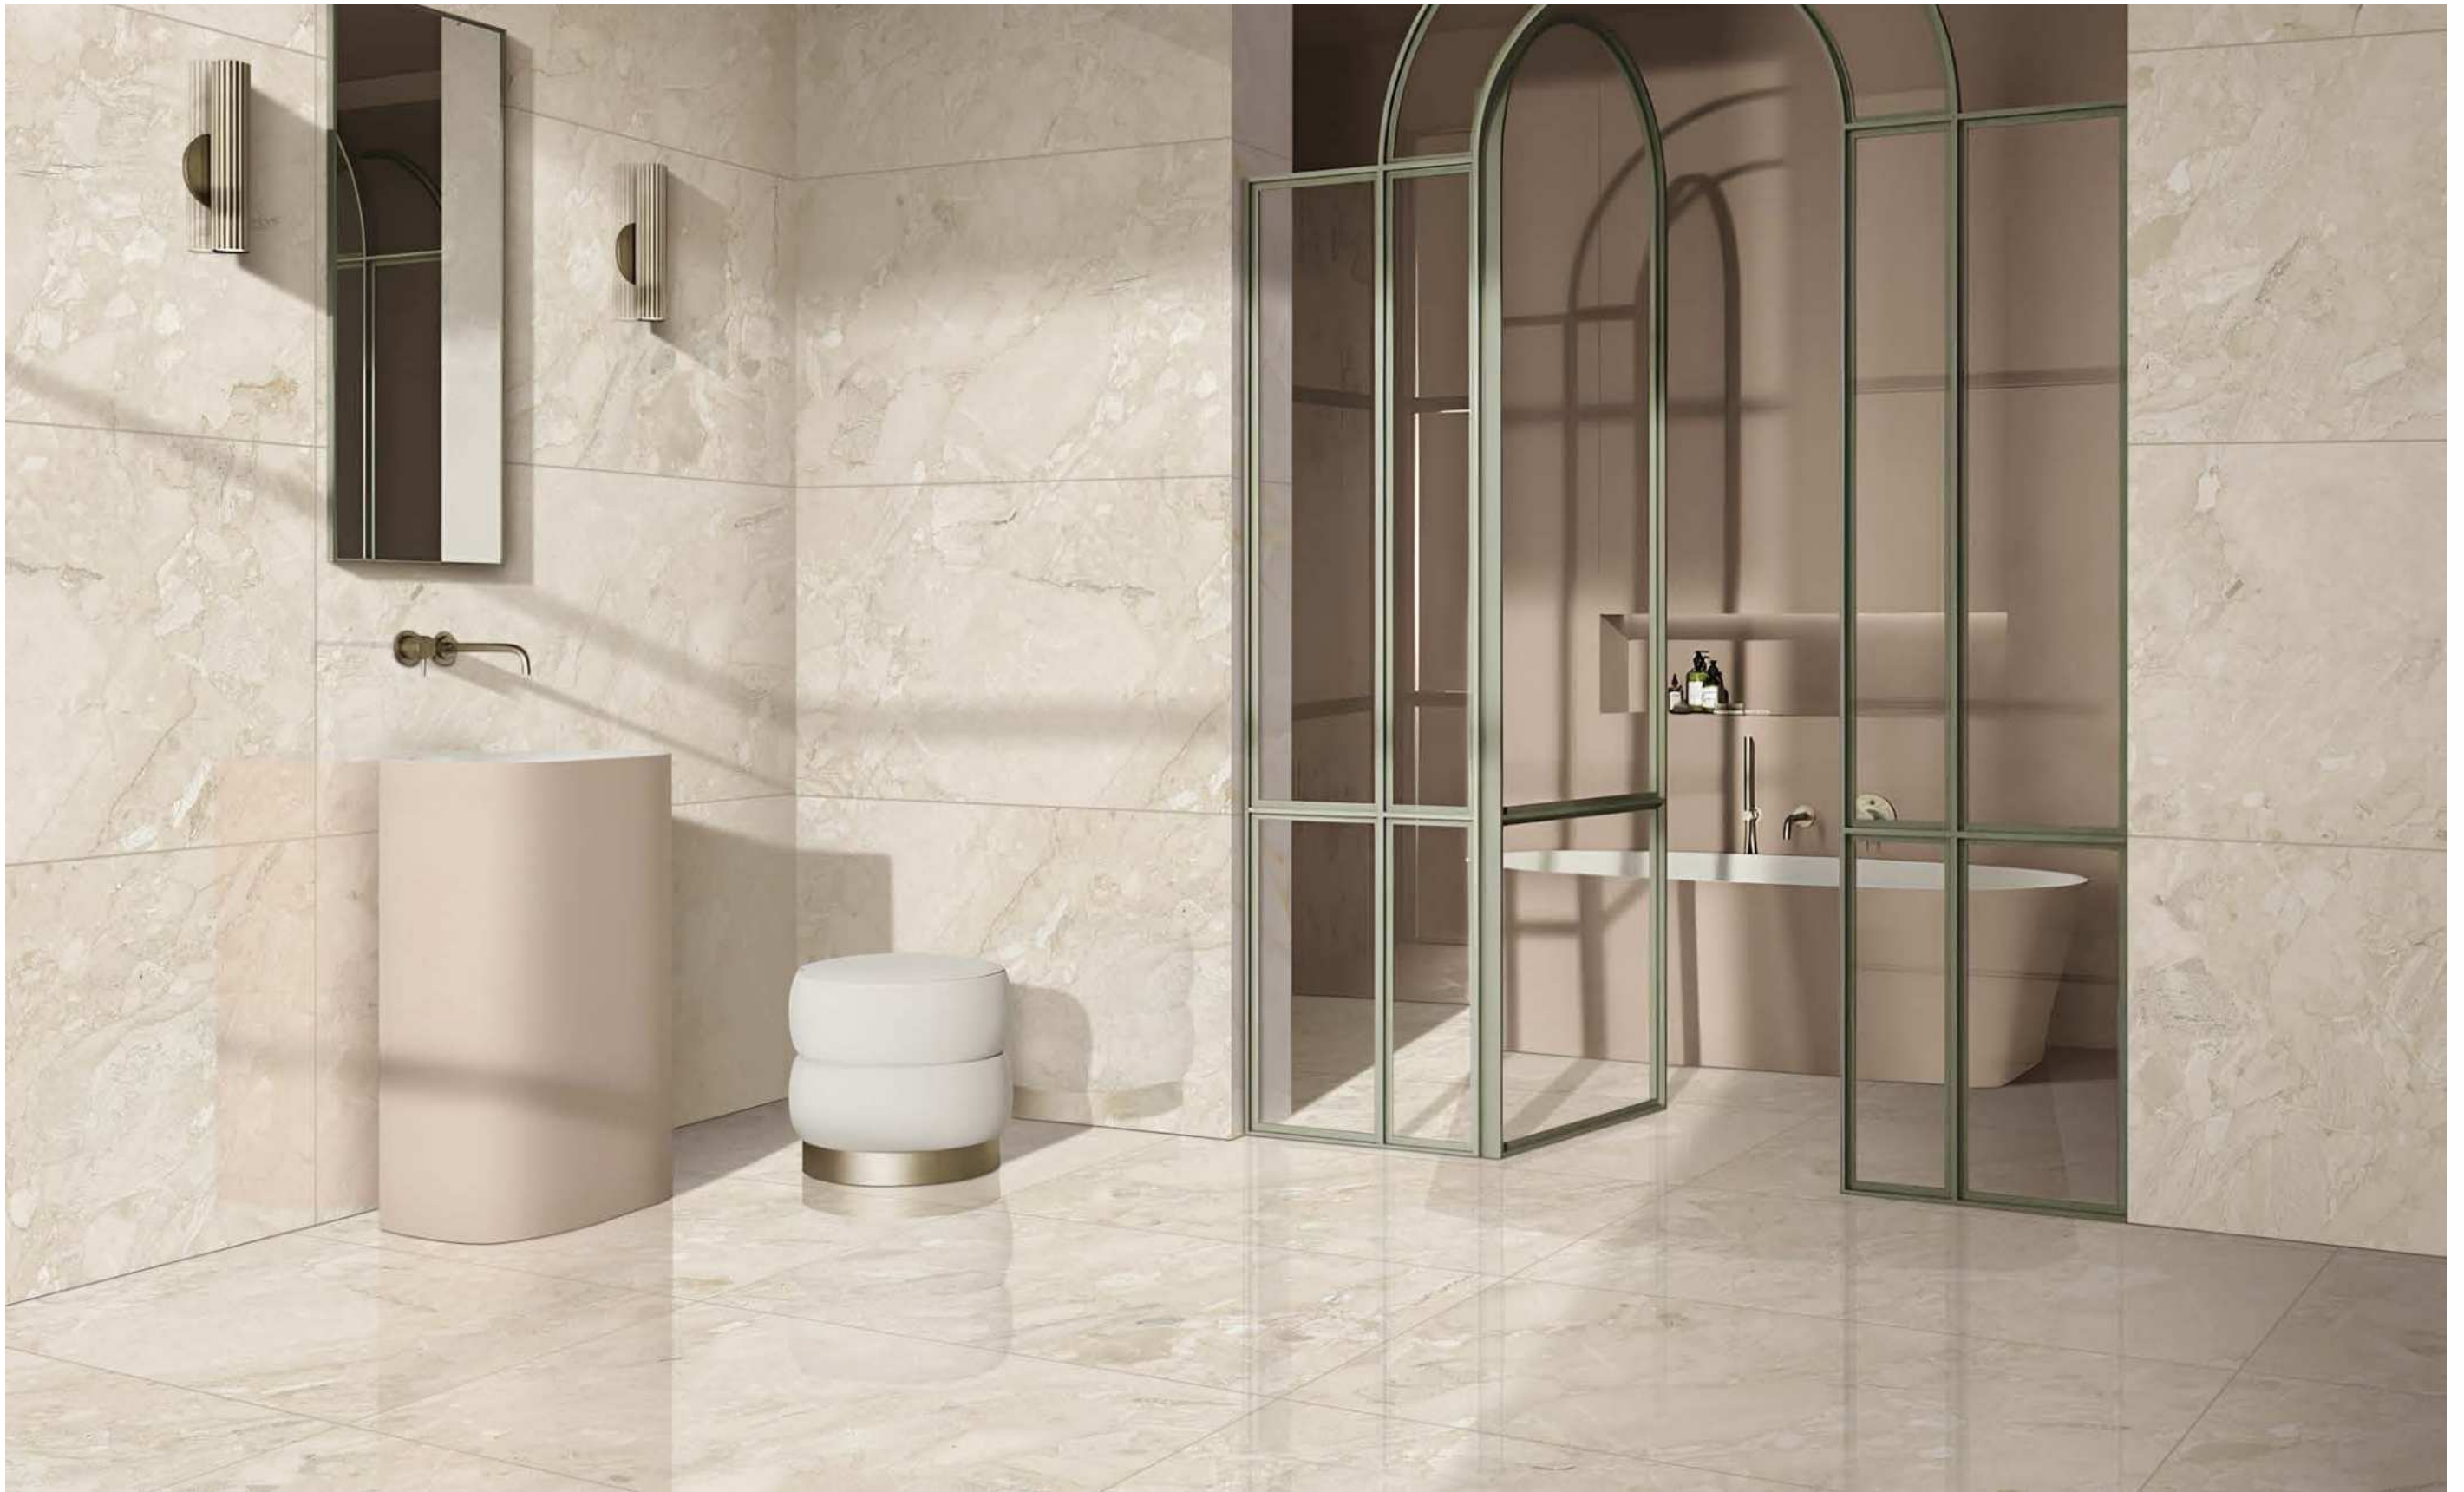

BRECCIA EON NATURAL

| Size
600x1200mm

| Surface
Glossy

| Random
06

POLISHED FLOOR TILES WALL TILES

| Wall & Floor
BRECCIA EON NATURAL

POLISHED
COLLECTION

**BRECCIA
EON PETER**