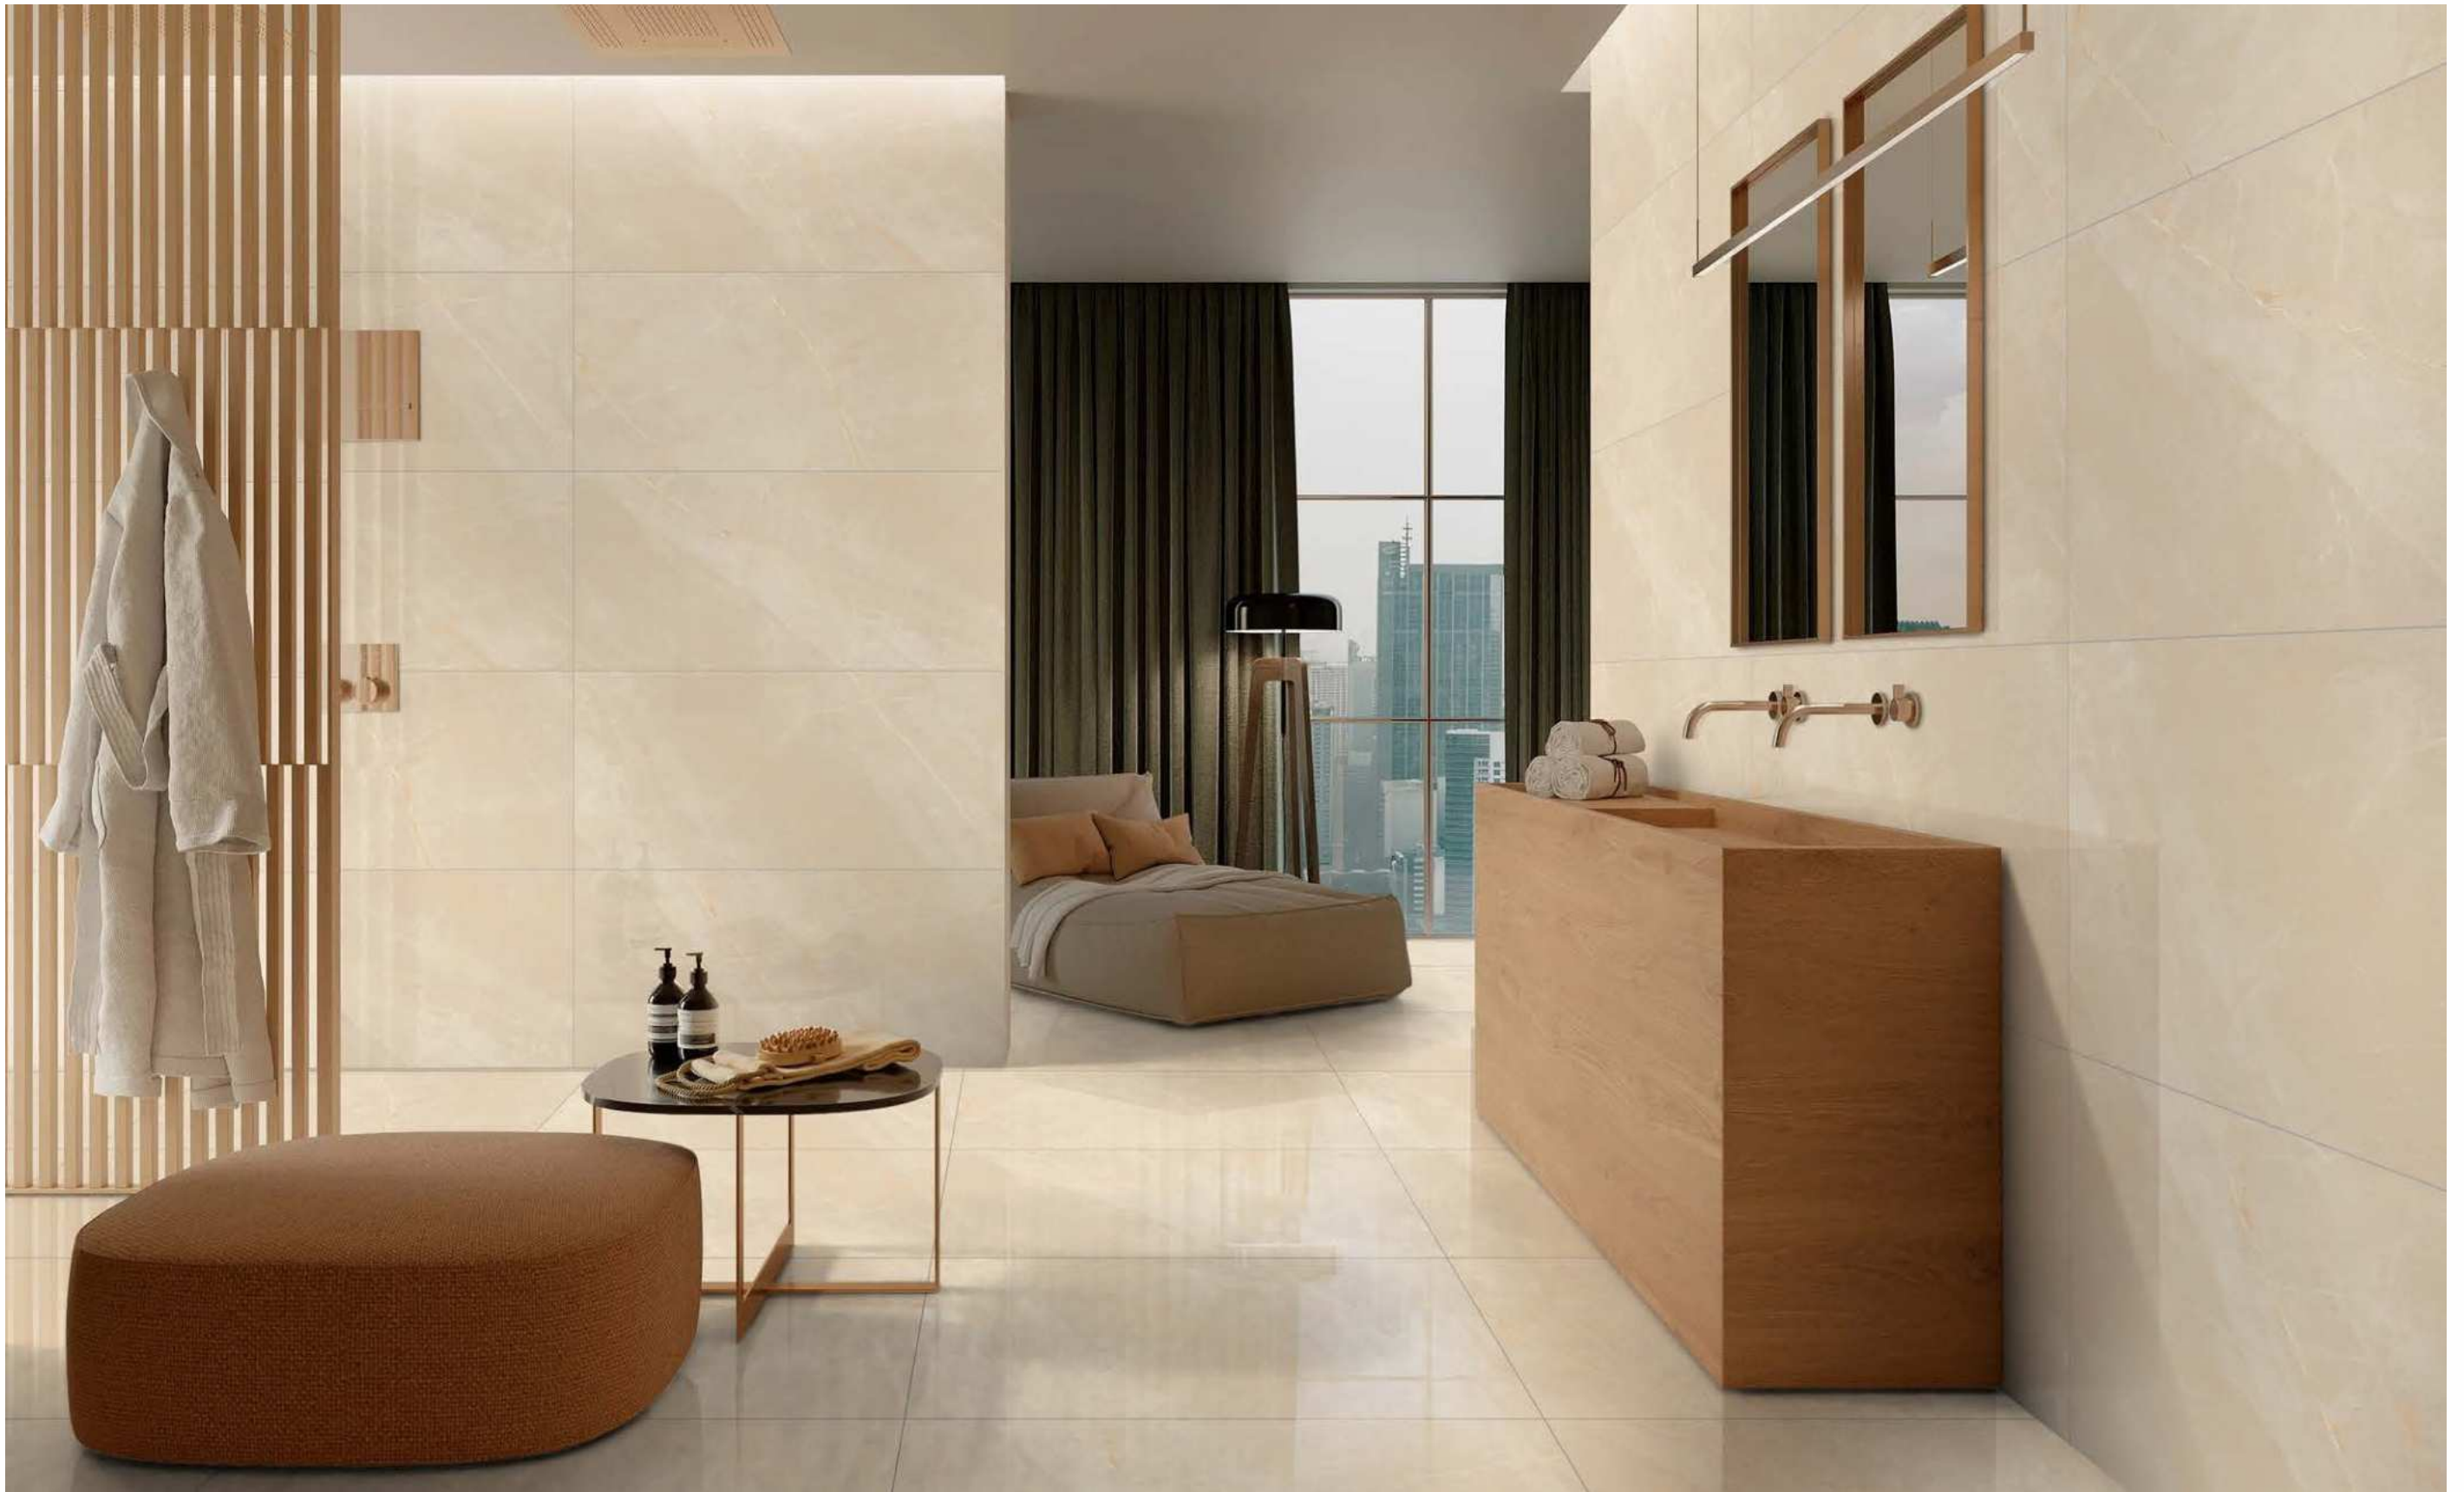

POLISHED
COLLECTION

ARMANI BEIGE

| Size
600x1200mm

| Surface
Glossy

| Random
04

| Wall & Floor
ARMANI BEIGE

POLISHED
COLLECTION

ARMANI
BROWN