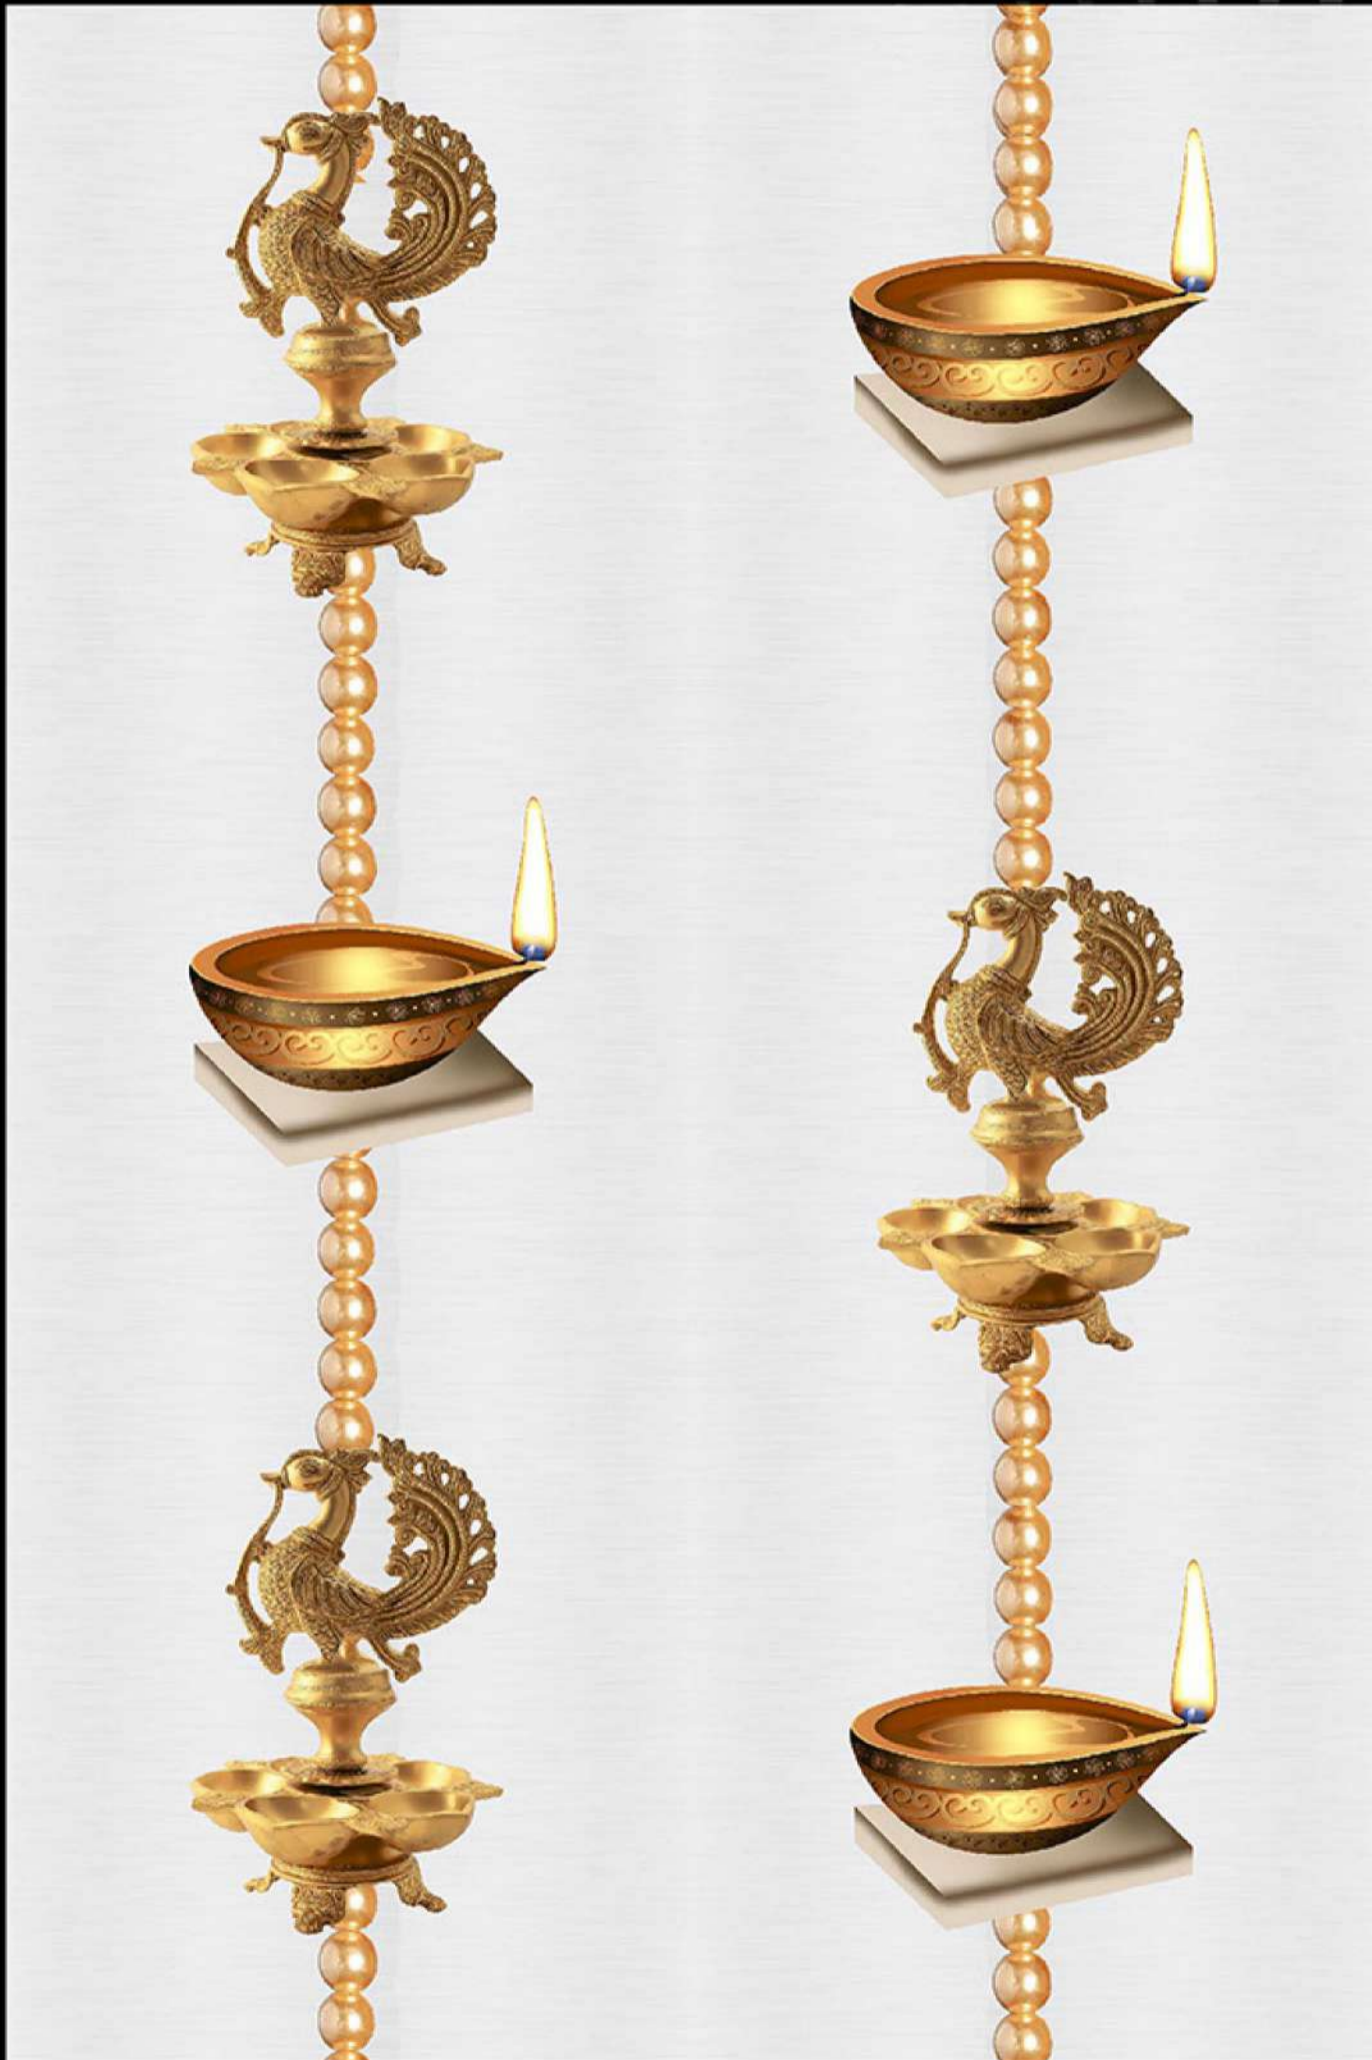

NO :- 15012

SIZE - 12 X 18

Pooja Room

HL-2

Light

Light

SIZE - 12 X 18

Pooja Room