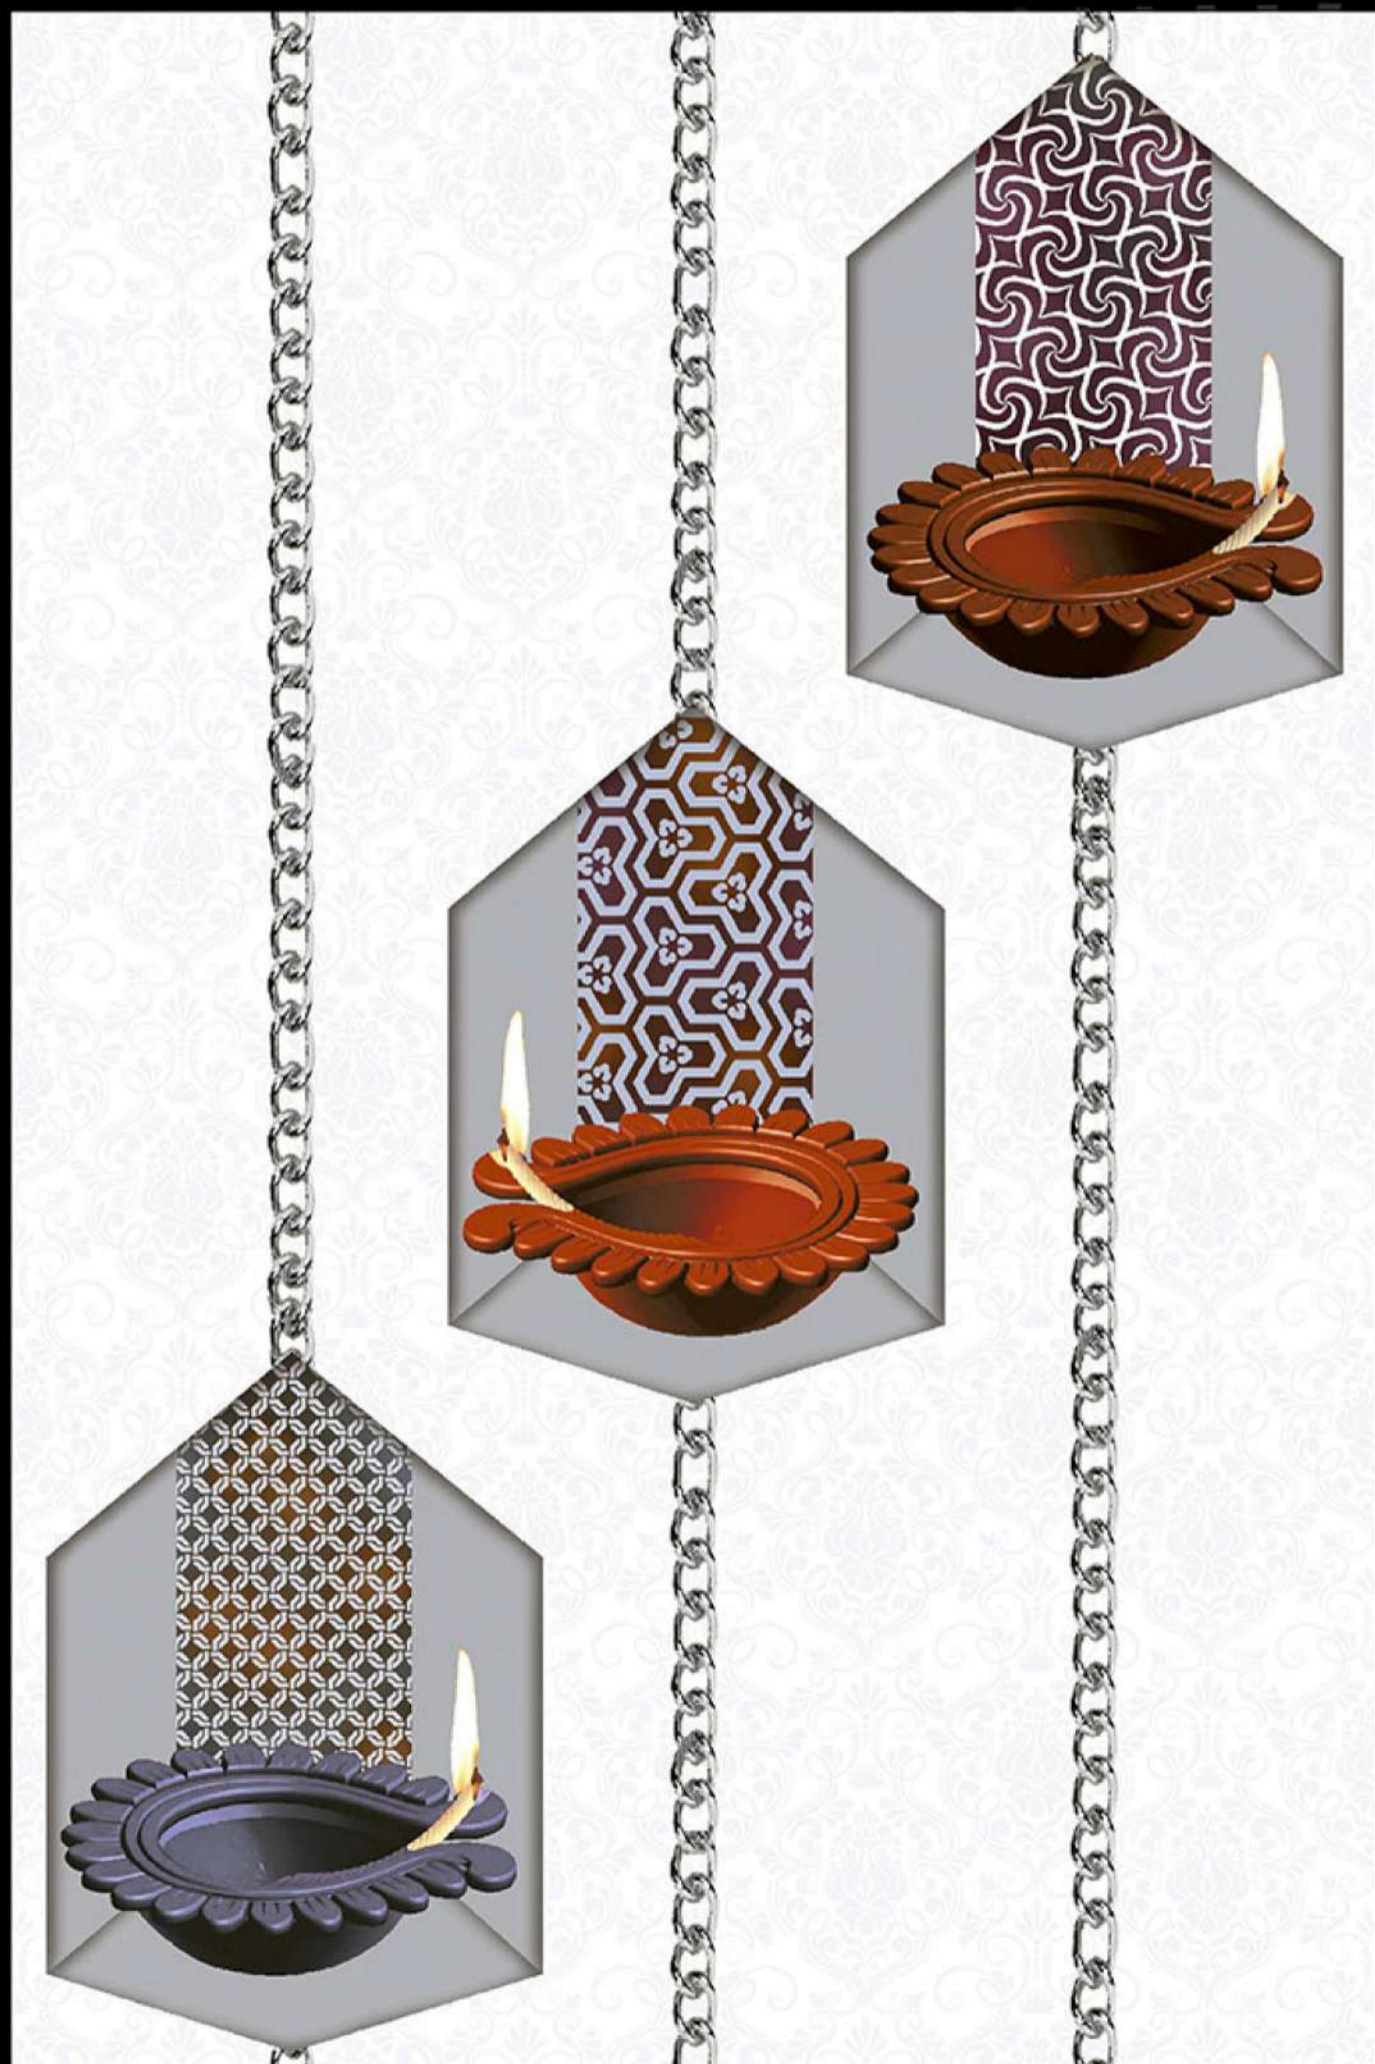

HL-1

Light

Light

SIZE - 12 X 18

Pooja Room

Licon
TILES

HL-2

Light