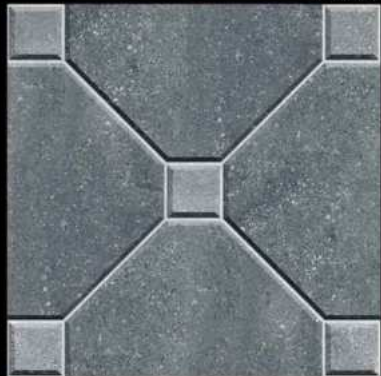

500x500 MM

12 MM Thickness

Heavy Duty
Vitrified Parking Tiles

P-2207

500x500 MM

Heavy Duty
Vitrified Parking Tiles

P- 2208

PUNCH
PUNCH