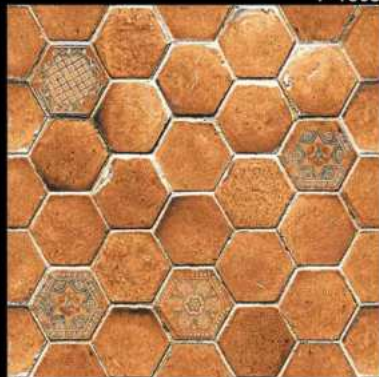

P - 1602

RANDOM - 4

500x500 MM

Heavy Duty
Vitrified Parking Tiles

P-1603

500x500 MM

Heavy Duty
Vitrified Parking Tiles

P-1604