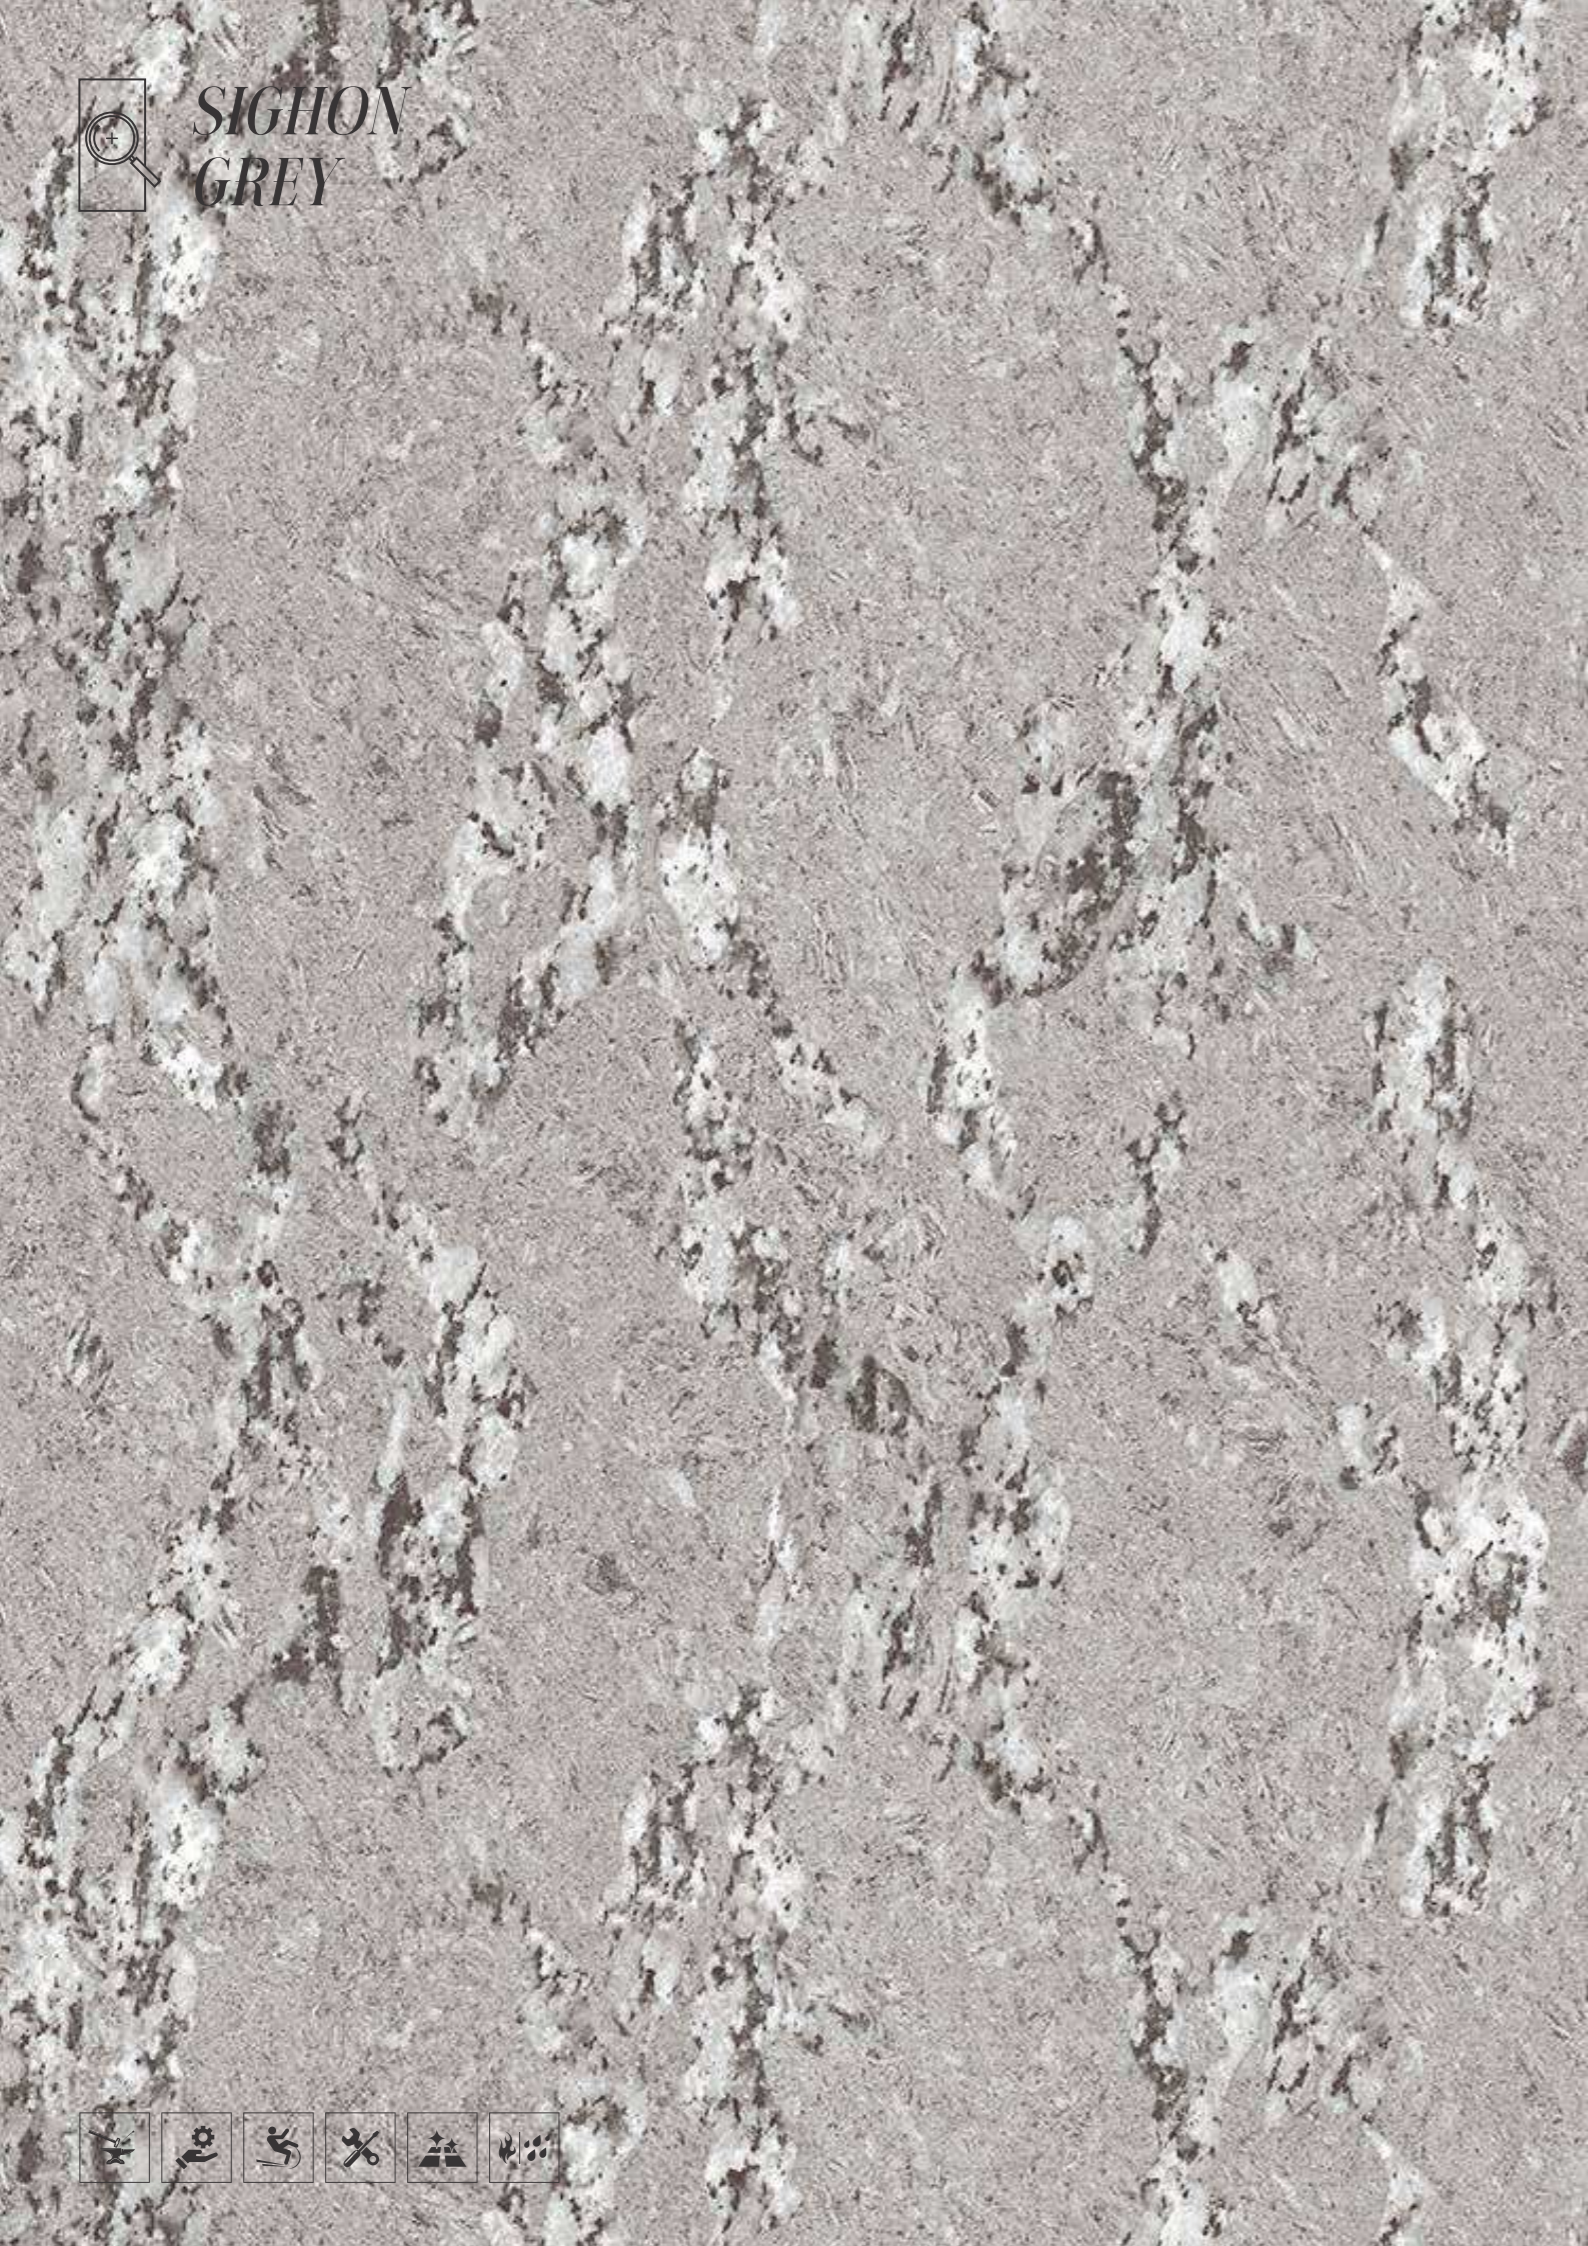

SIGHON
GREY