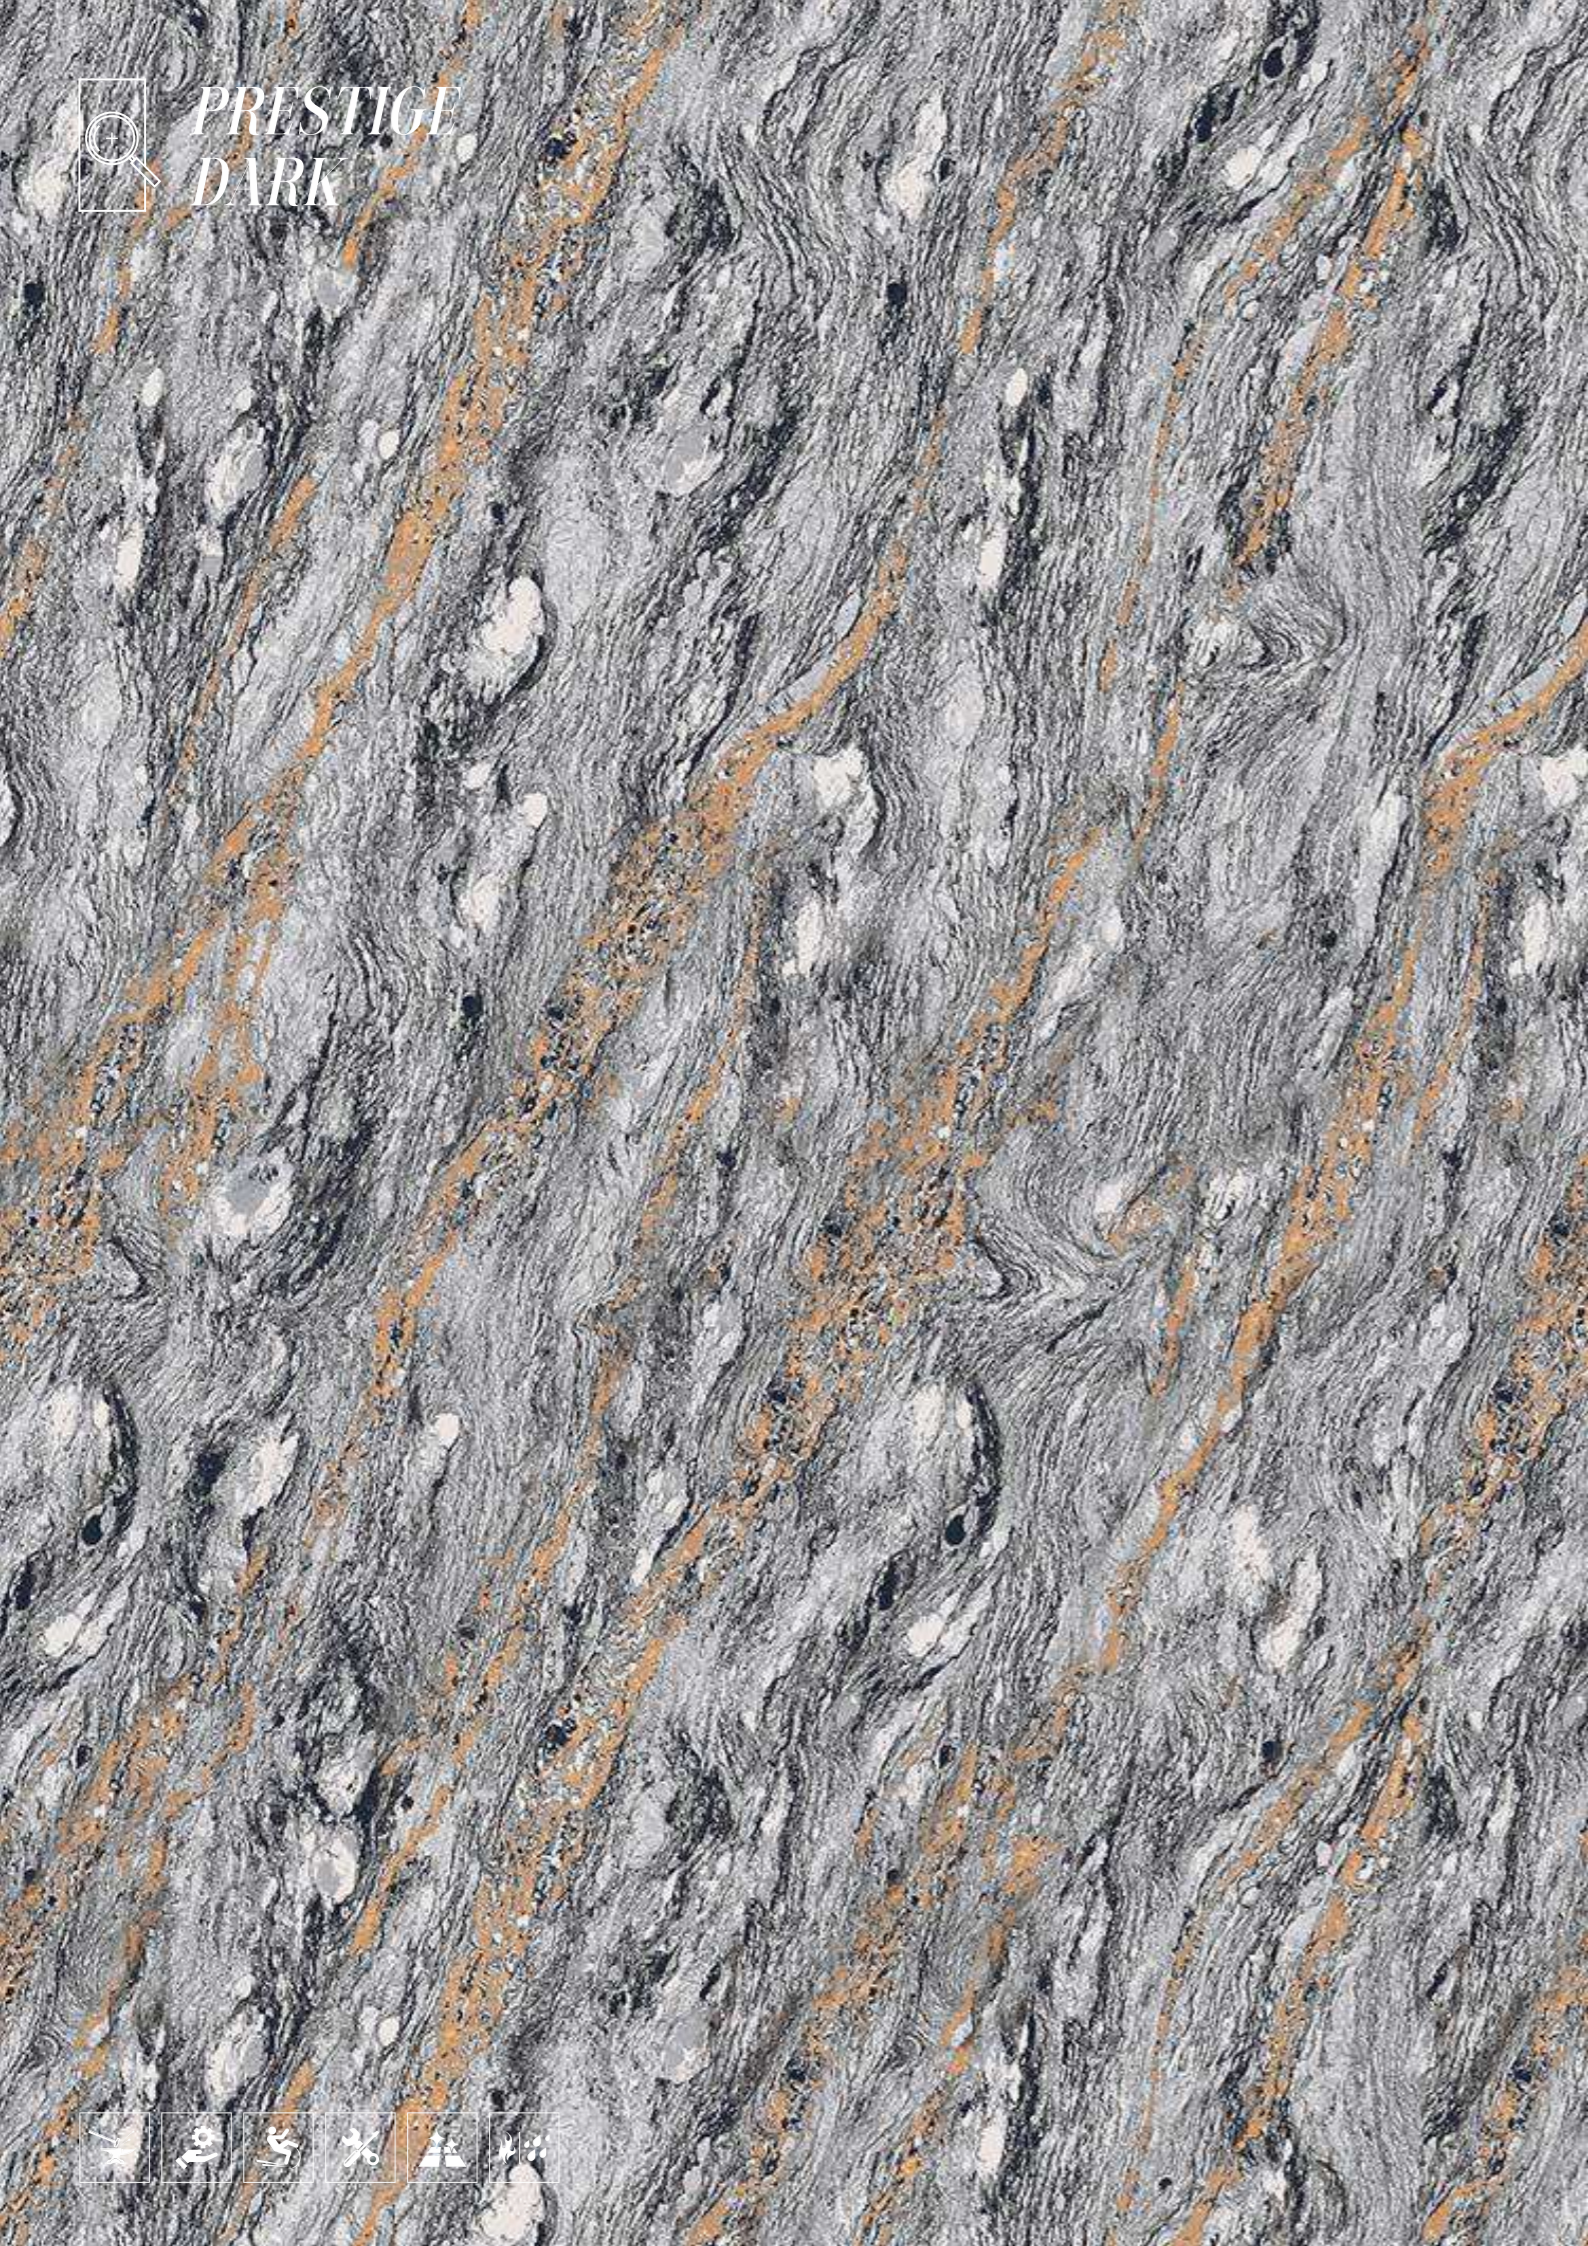

DOUBLE
CHARGE
DARK
COLLECTION

| Size
600x1200mm

| Surface
Polished

| Random
01

PRESTIGE
DARK

PRESTIGE DARK

DOUBLE
CHARGE
DARK
COLLECTION

| Size
600x1200mm