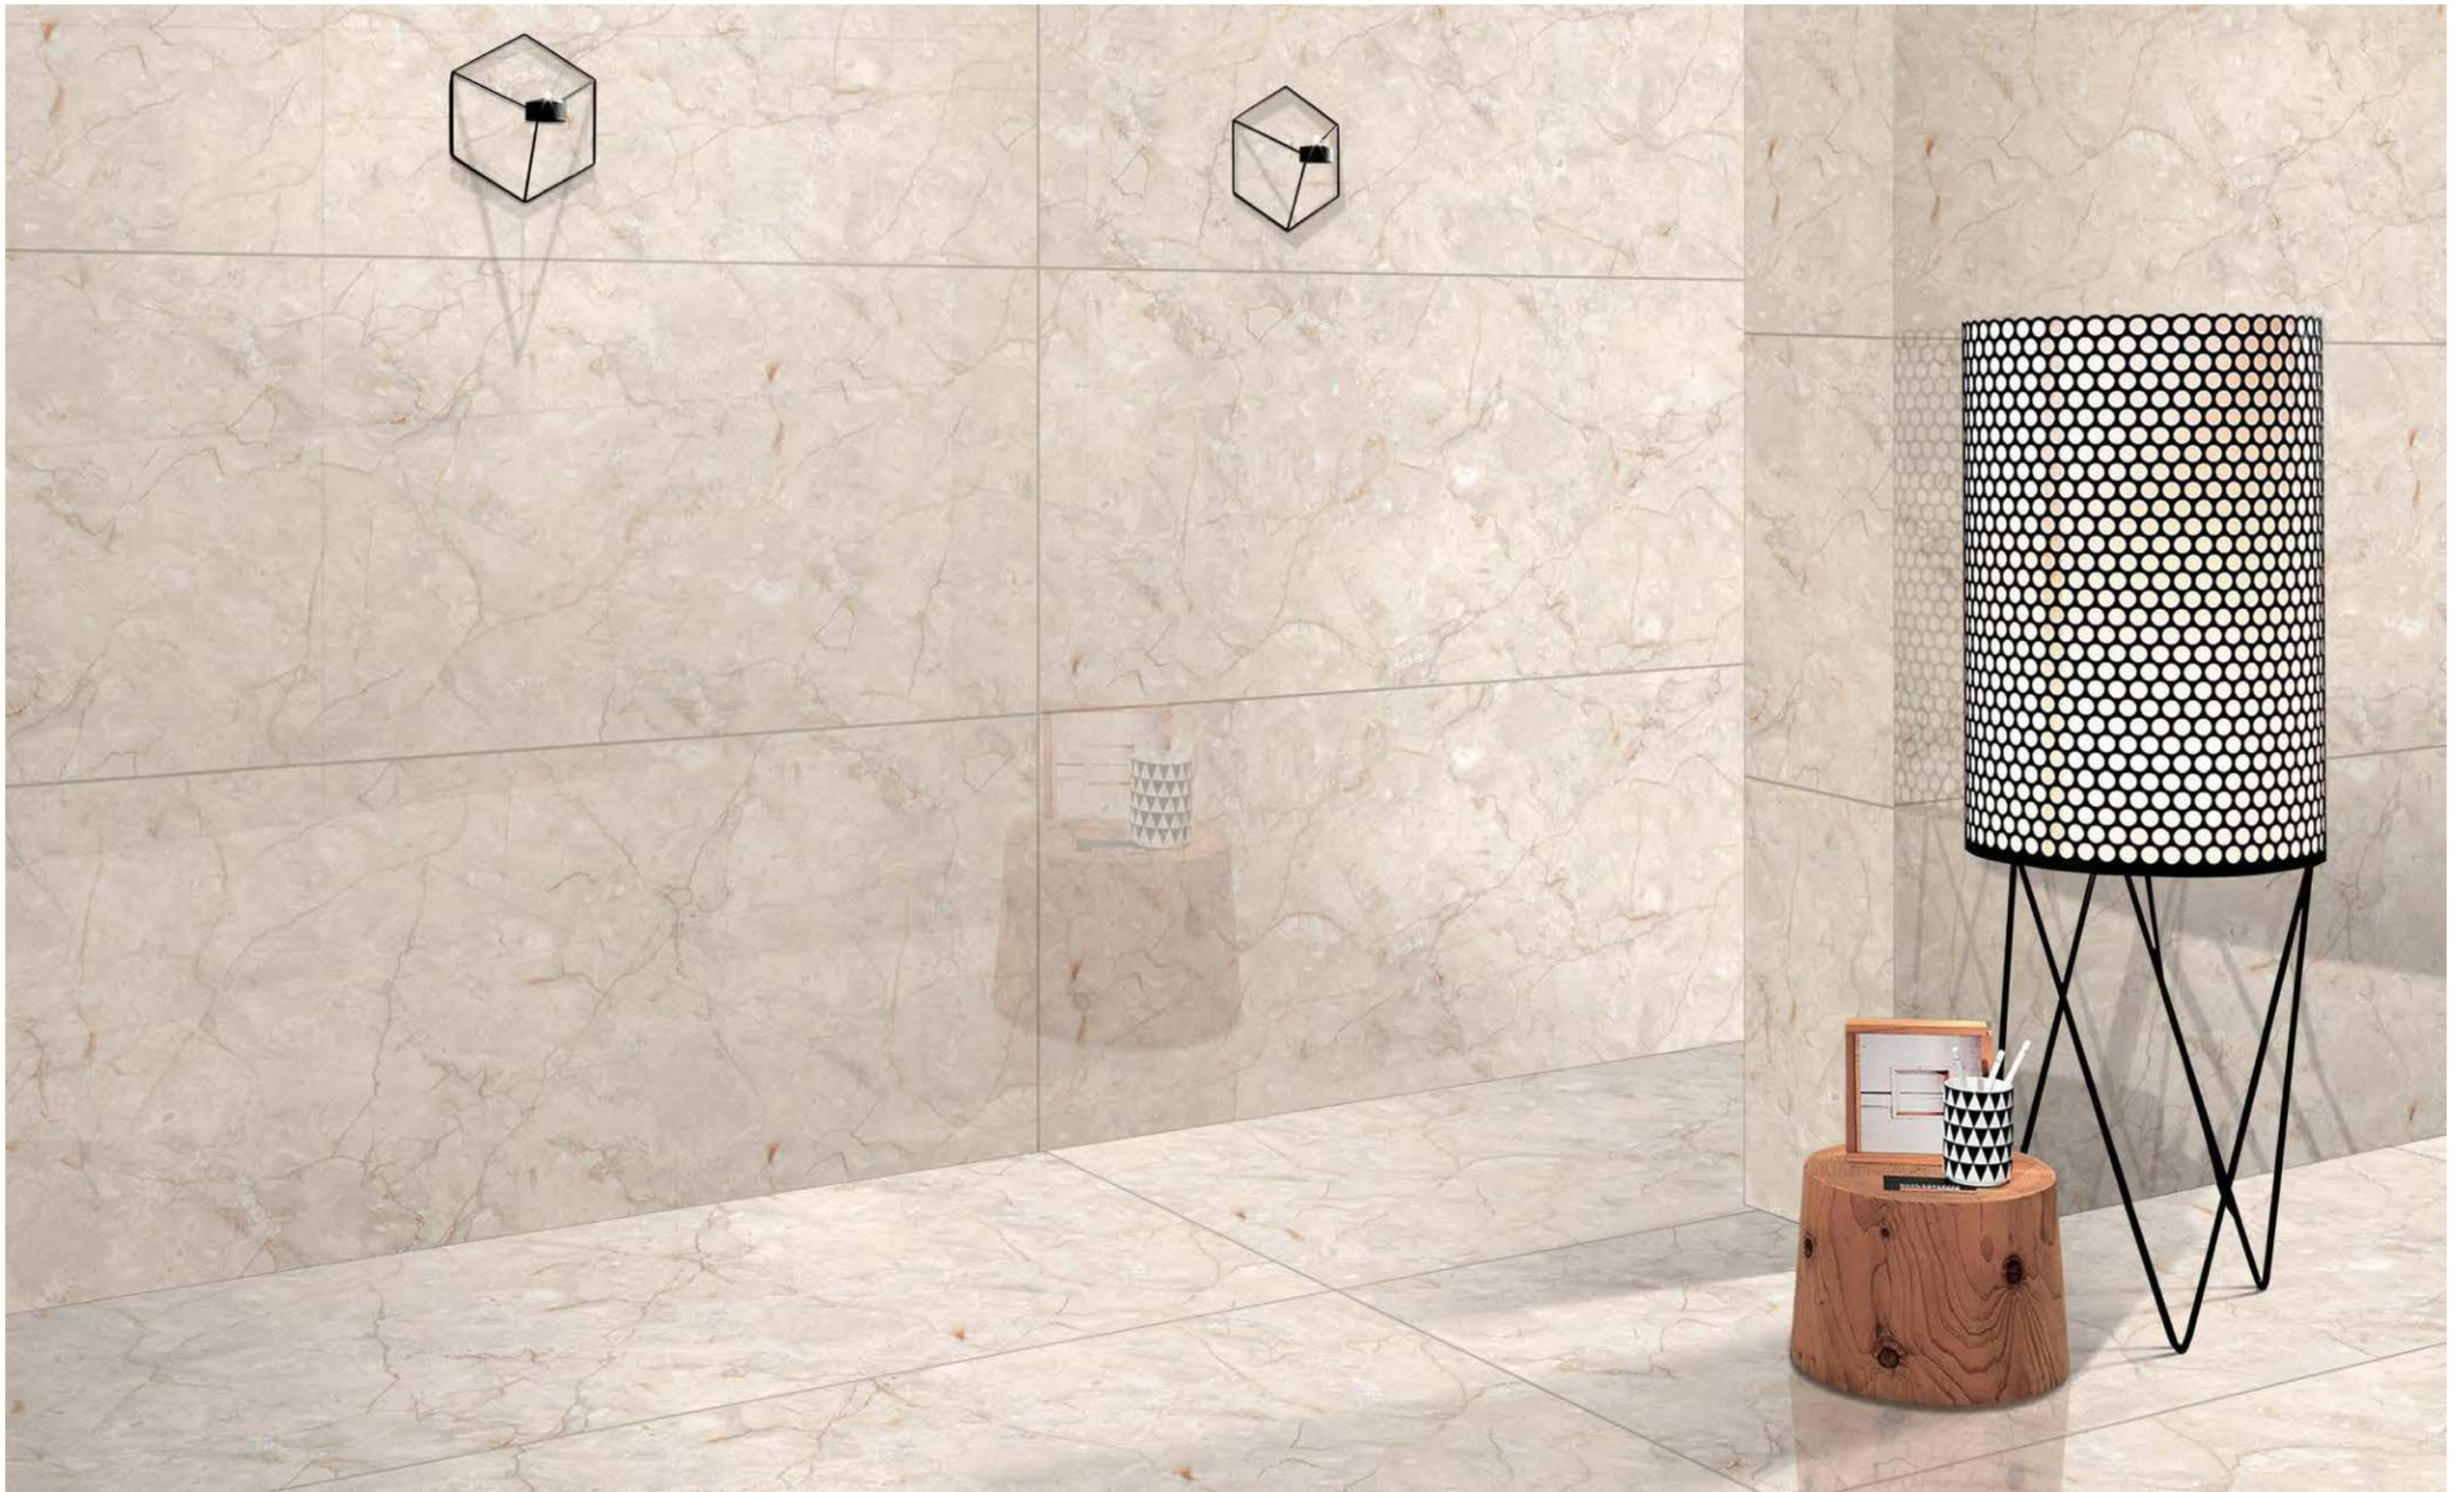

| Wall & Floor
COLLINS BEIGE