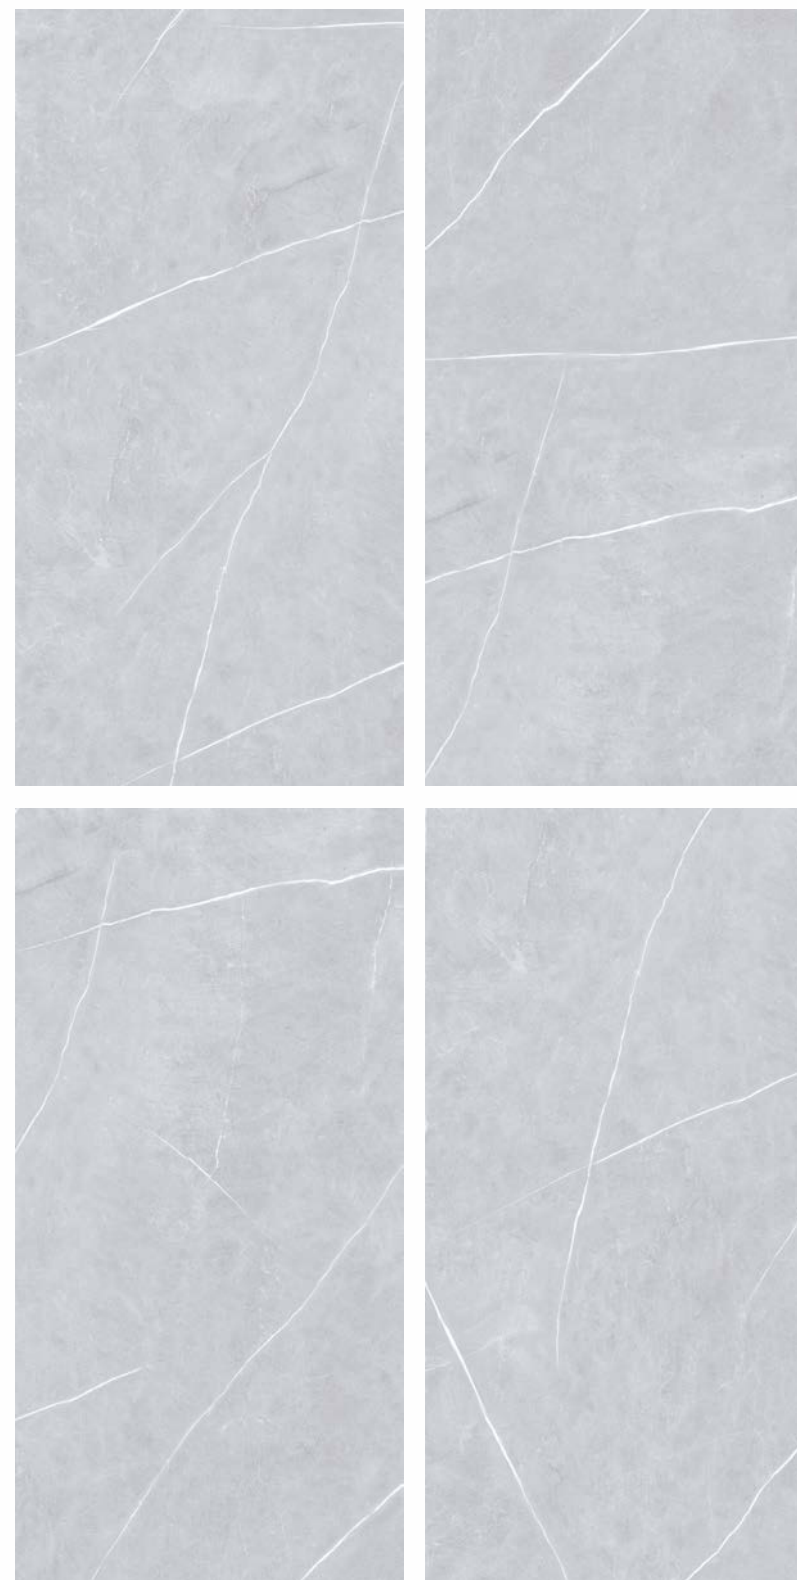

| Surface
Glossy

| Random
O4

| Wall & Floor
FONTANA HONEY

POLISHED
COLLECTION

FONTANA
LIGHT GREY

POLISHED
COLLECTION

FONTANA LIGHT GREY

| Size
600x1200mm