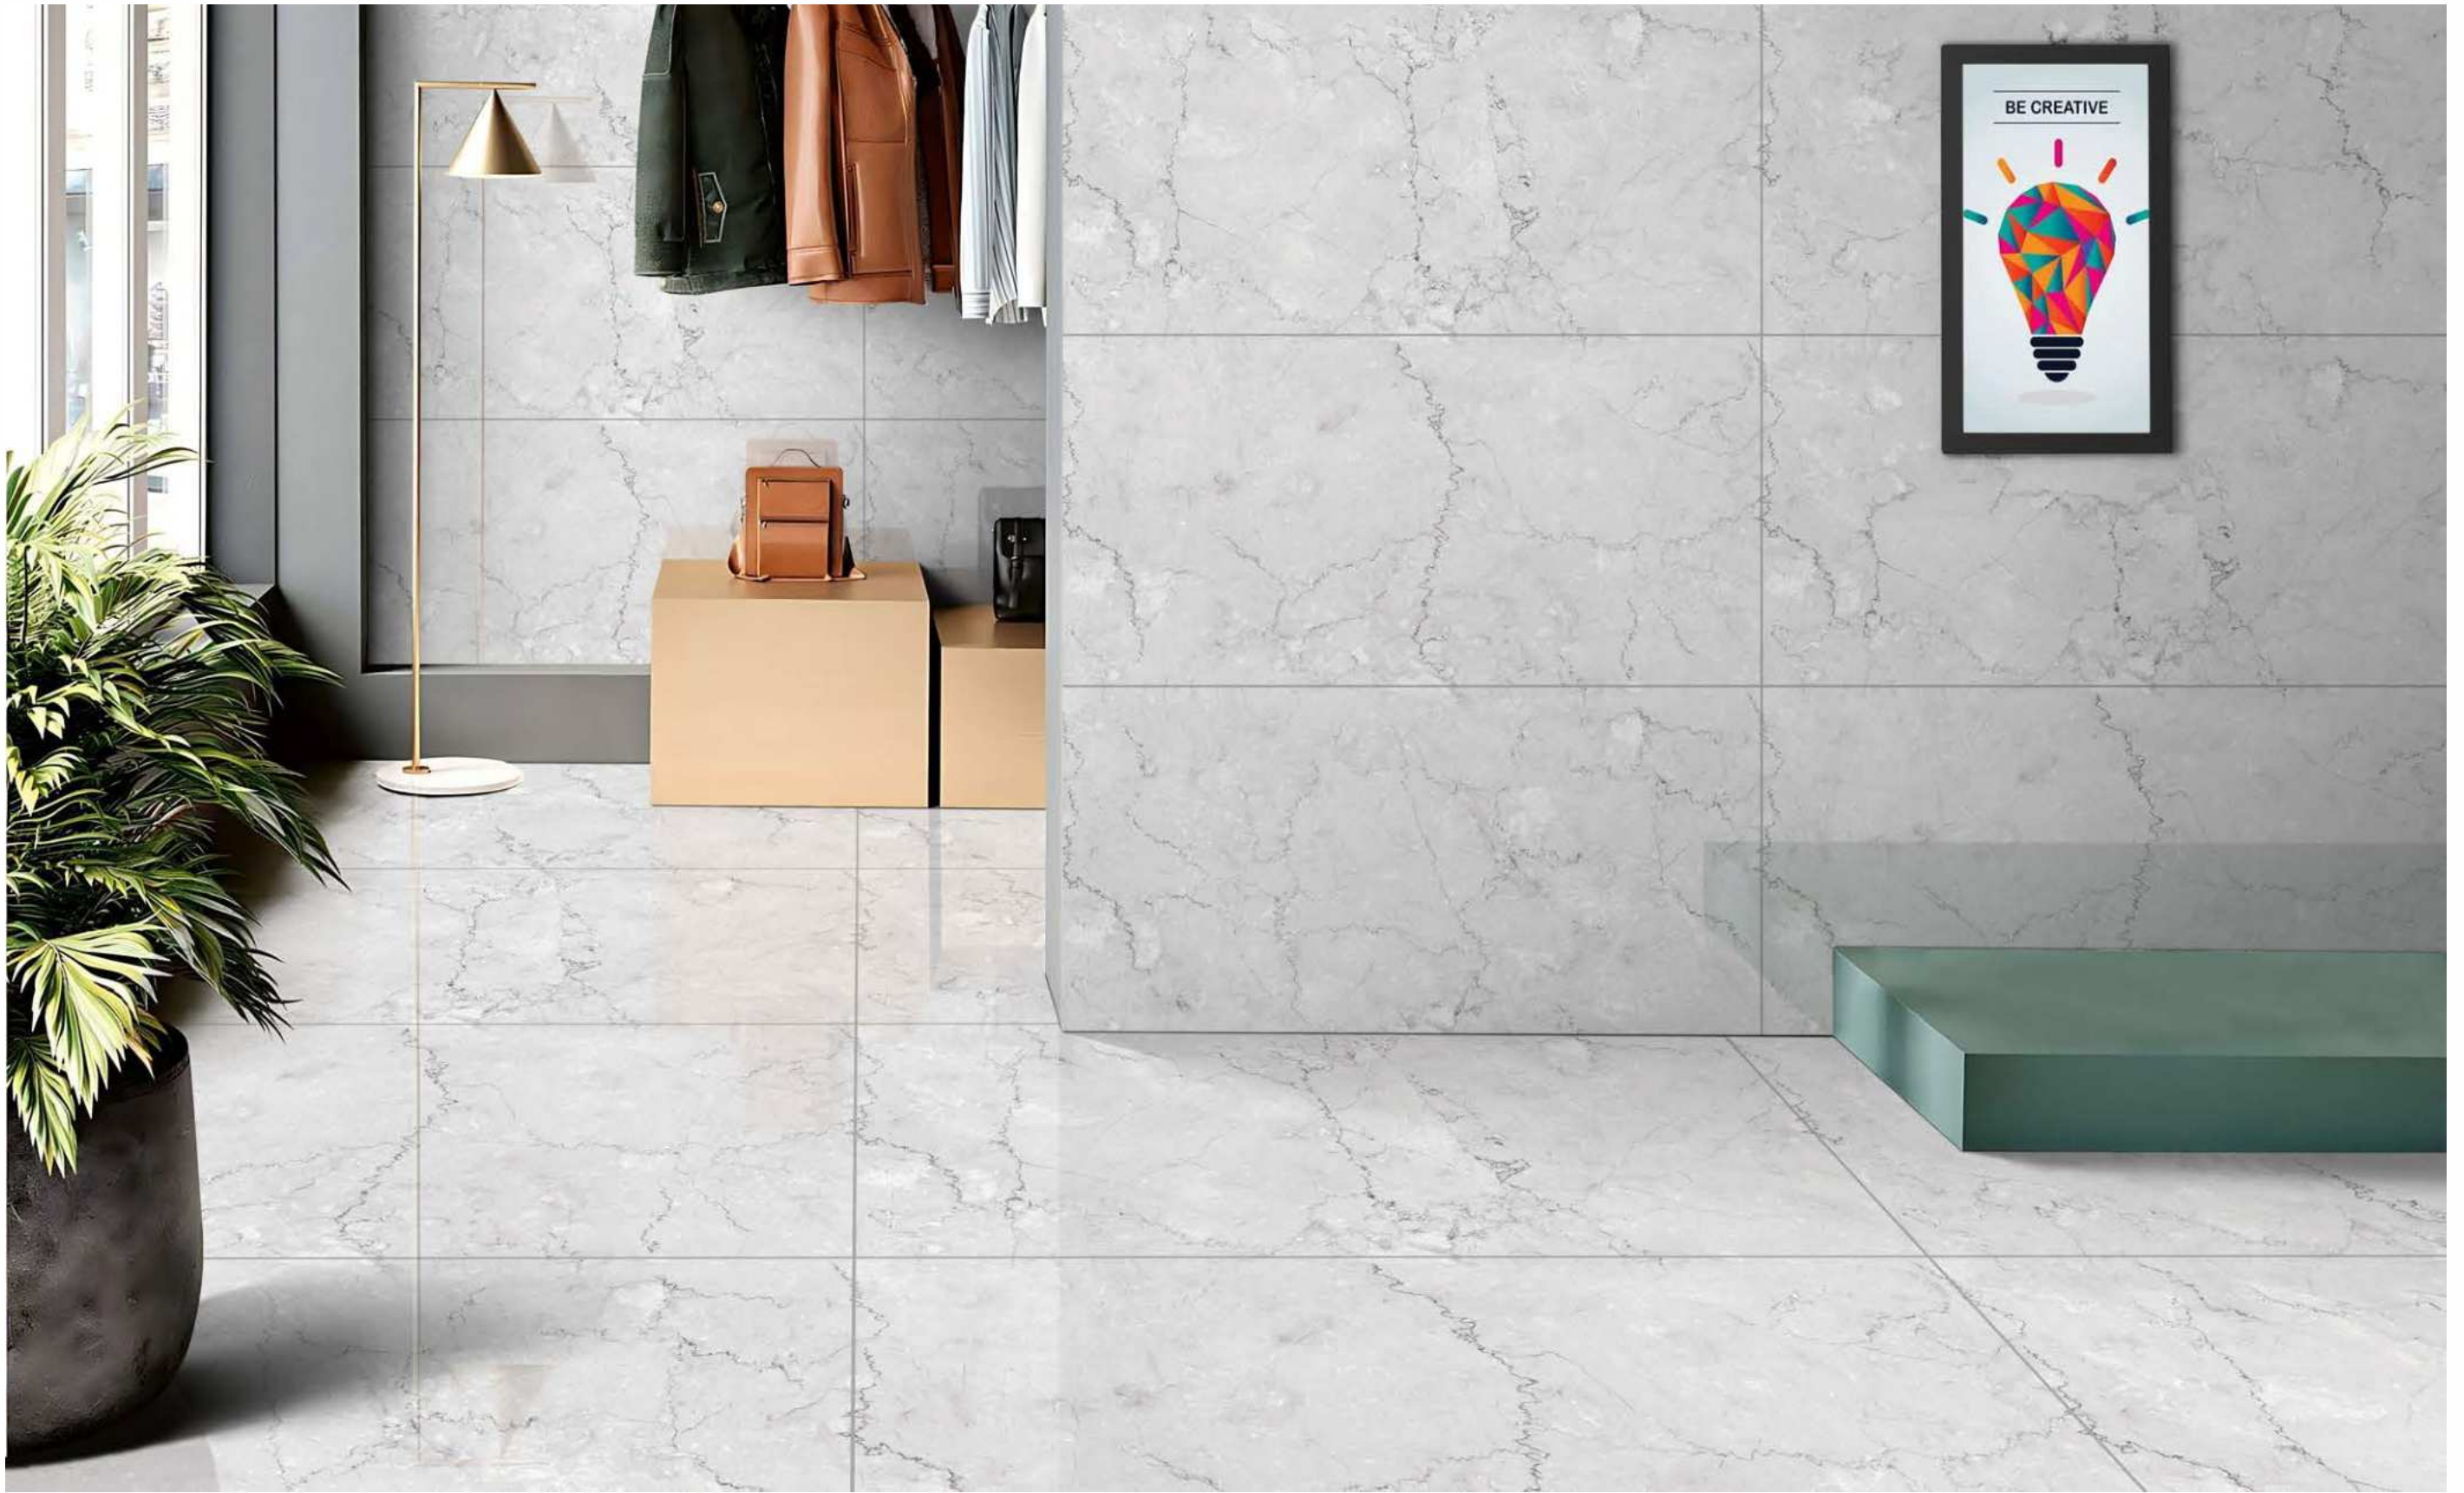

| Floor
EARTH BOTTOCHINO BROWN

POLISHED
COLLECTION

EARTH BOTTOCHINO GREY

POLISHED
COLLECTION

EARTH BOTTOCHINO GREY

| Size
600x1200mm

| Surface
Glossy

| Random
O4