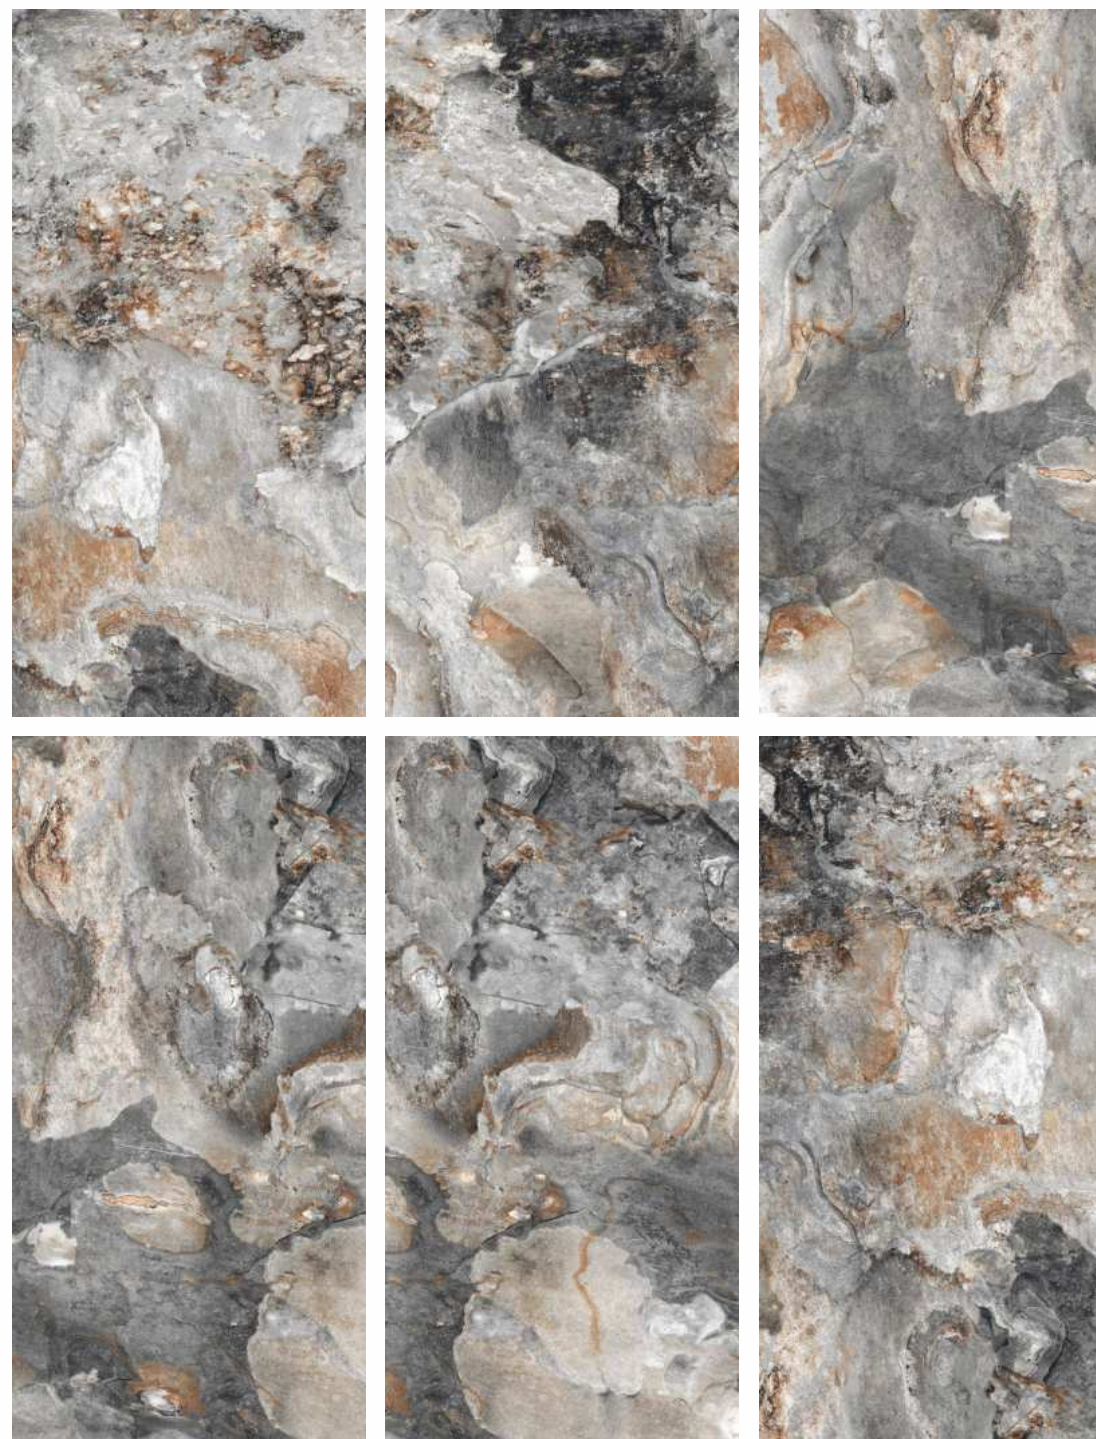

ALESIA
GREY

RUSTIC
COLLECTION

ALESIA GREY

| Size
600x1200mm

| Surface
Matt

| Random
06