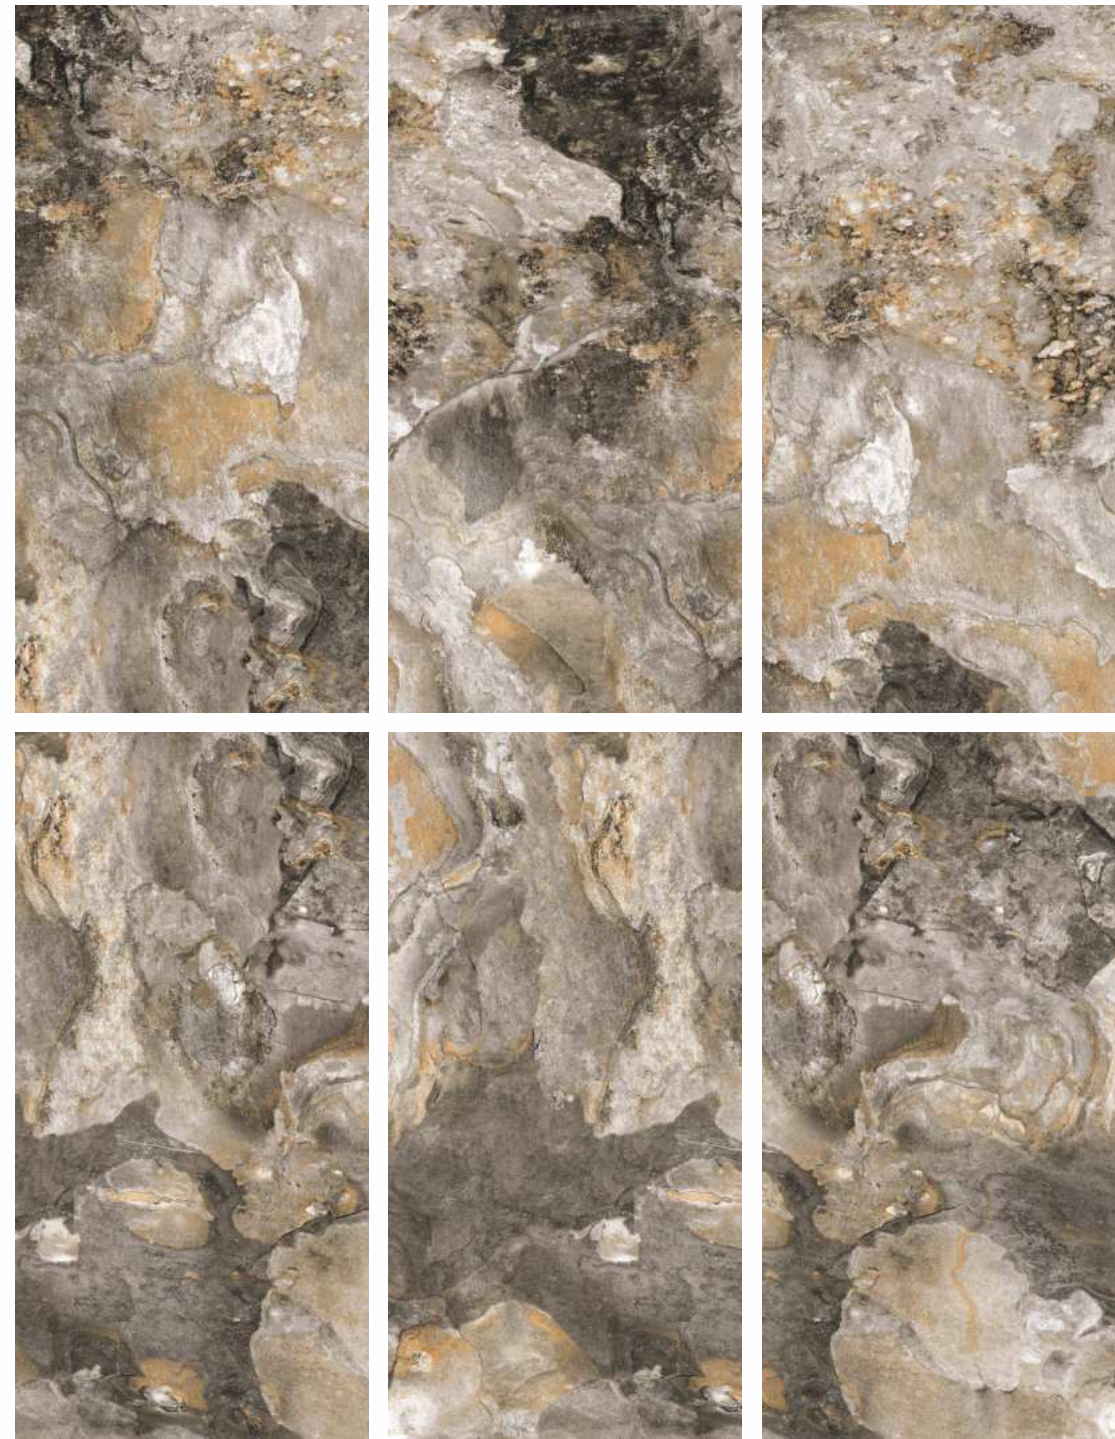

ALESIA
NATURAL BEIGE

RUSTIC
COLLECTION

ALESIA NATURAL BEIGE

| Size
600x1200mm

| Surface
Matt

| Random
06