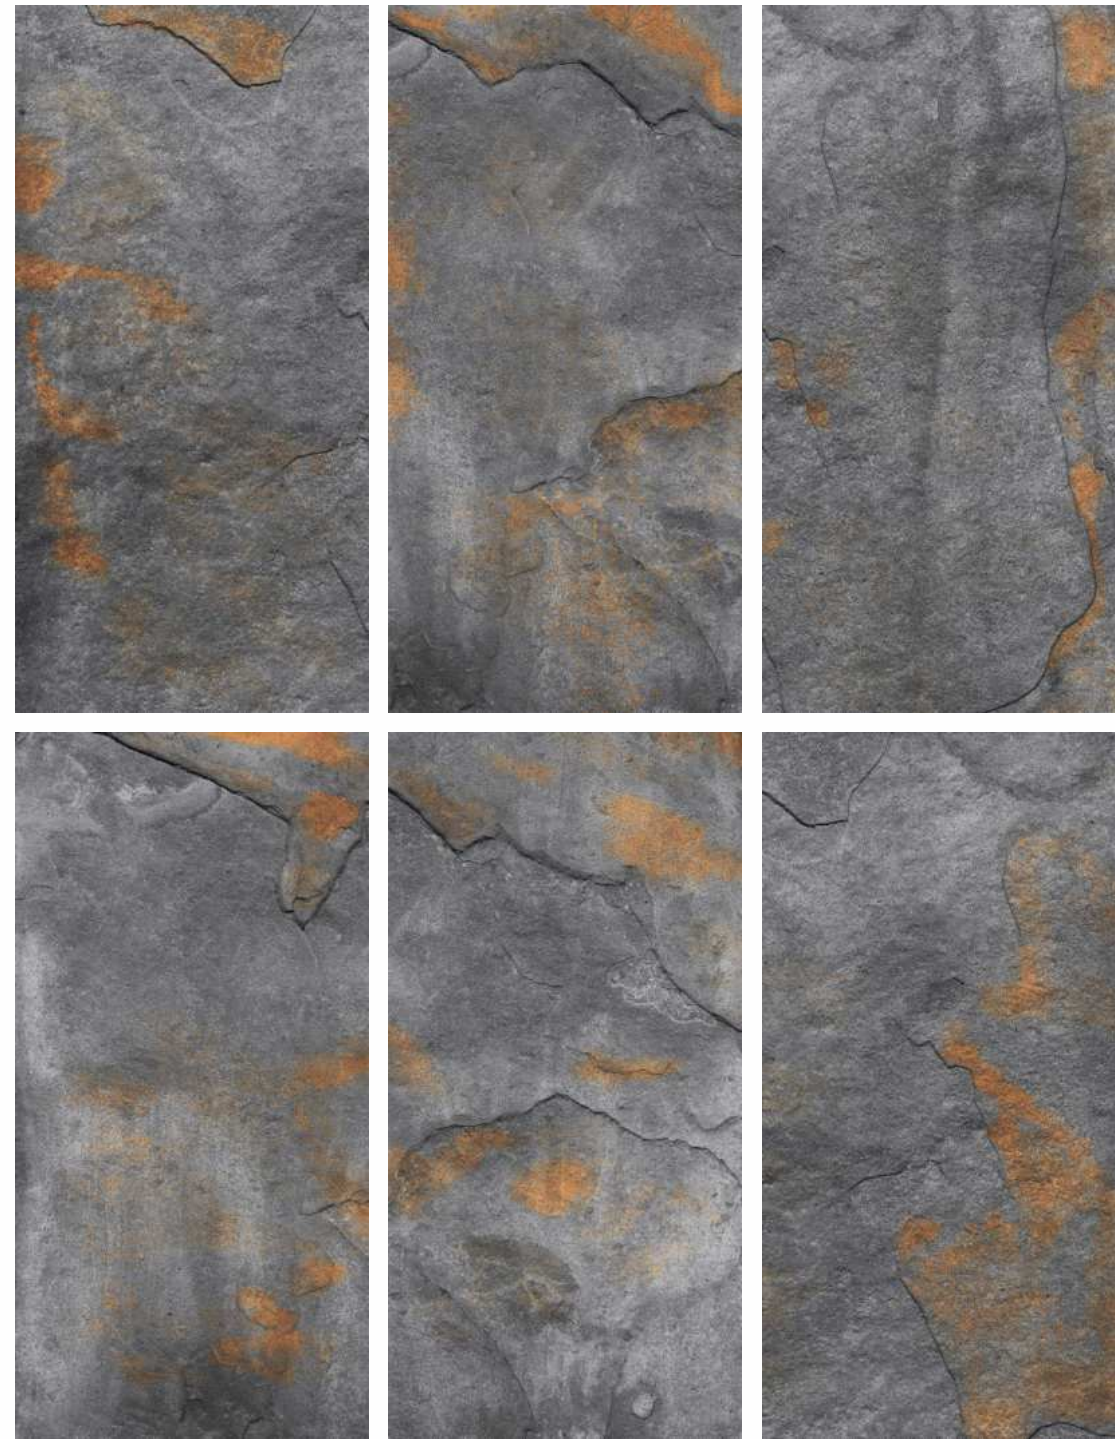

| Surface
Matt

| Random
06

**BOSTIC
GREY**

**RUSTIC
COLLECTION**

BOSTIC GREY

| Size
600x1200mm

| Surface
Matt

| Random
06