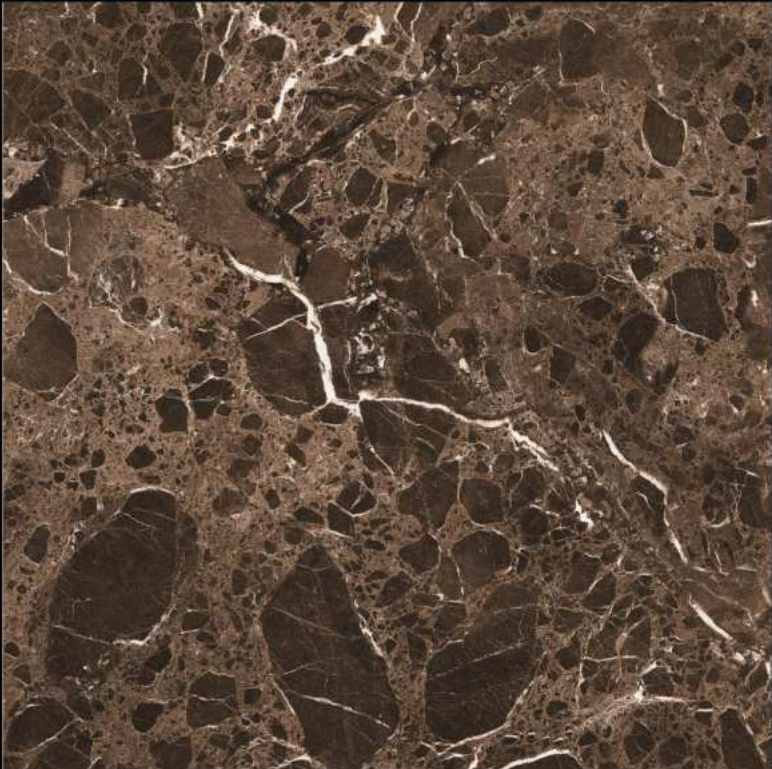

12 MM Thickness

Heavy Duty
Vitrified Parking Tiles

6012