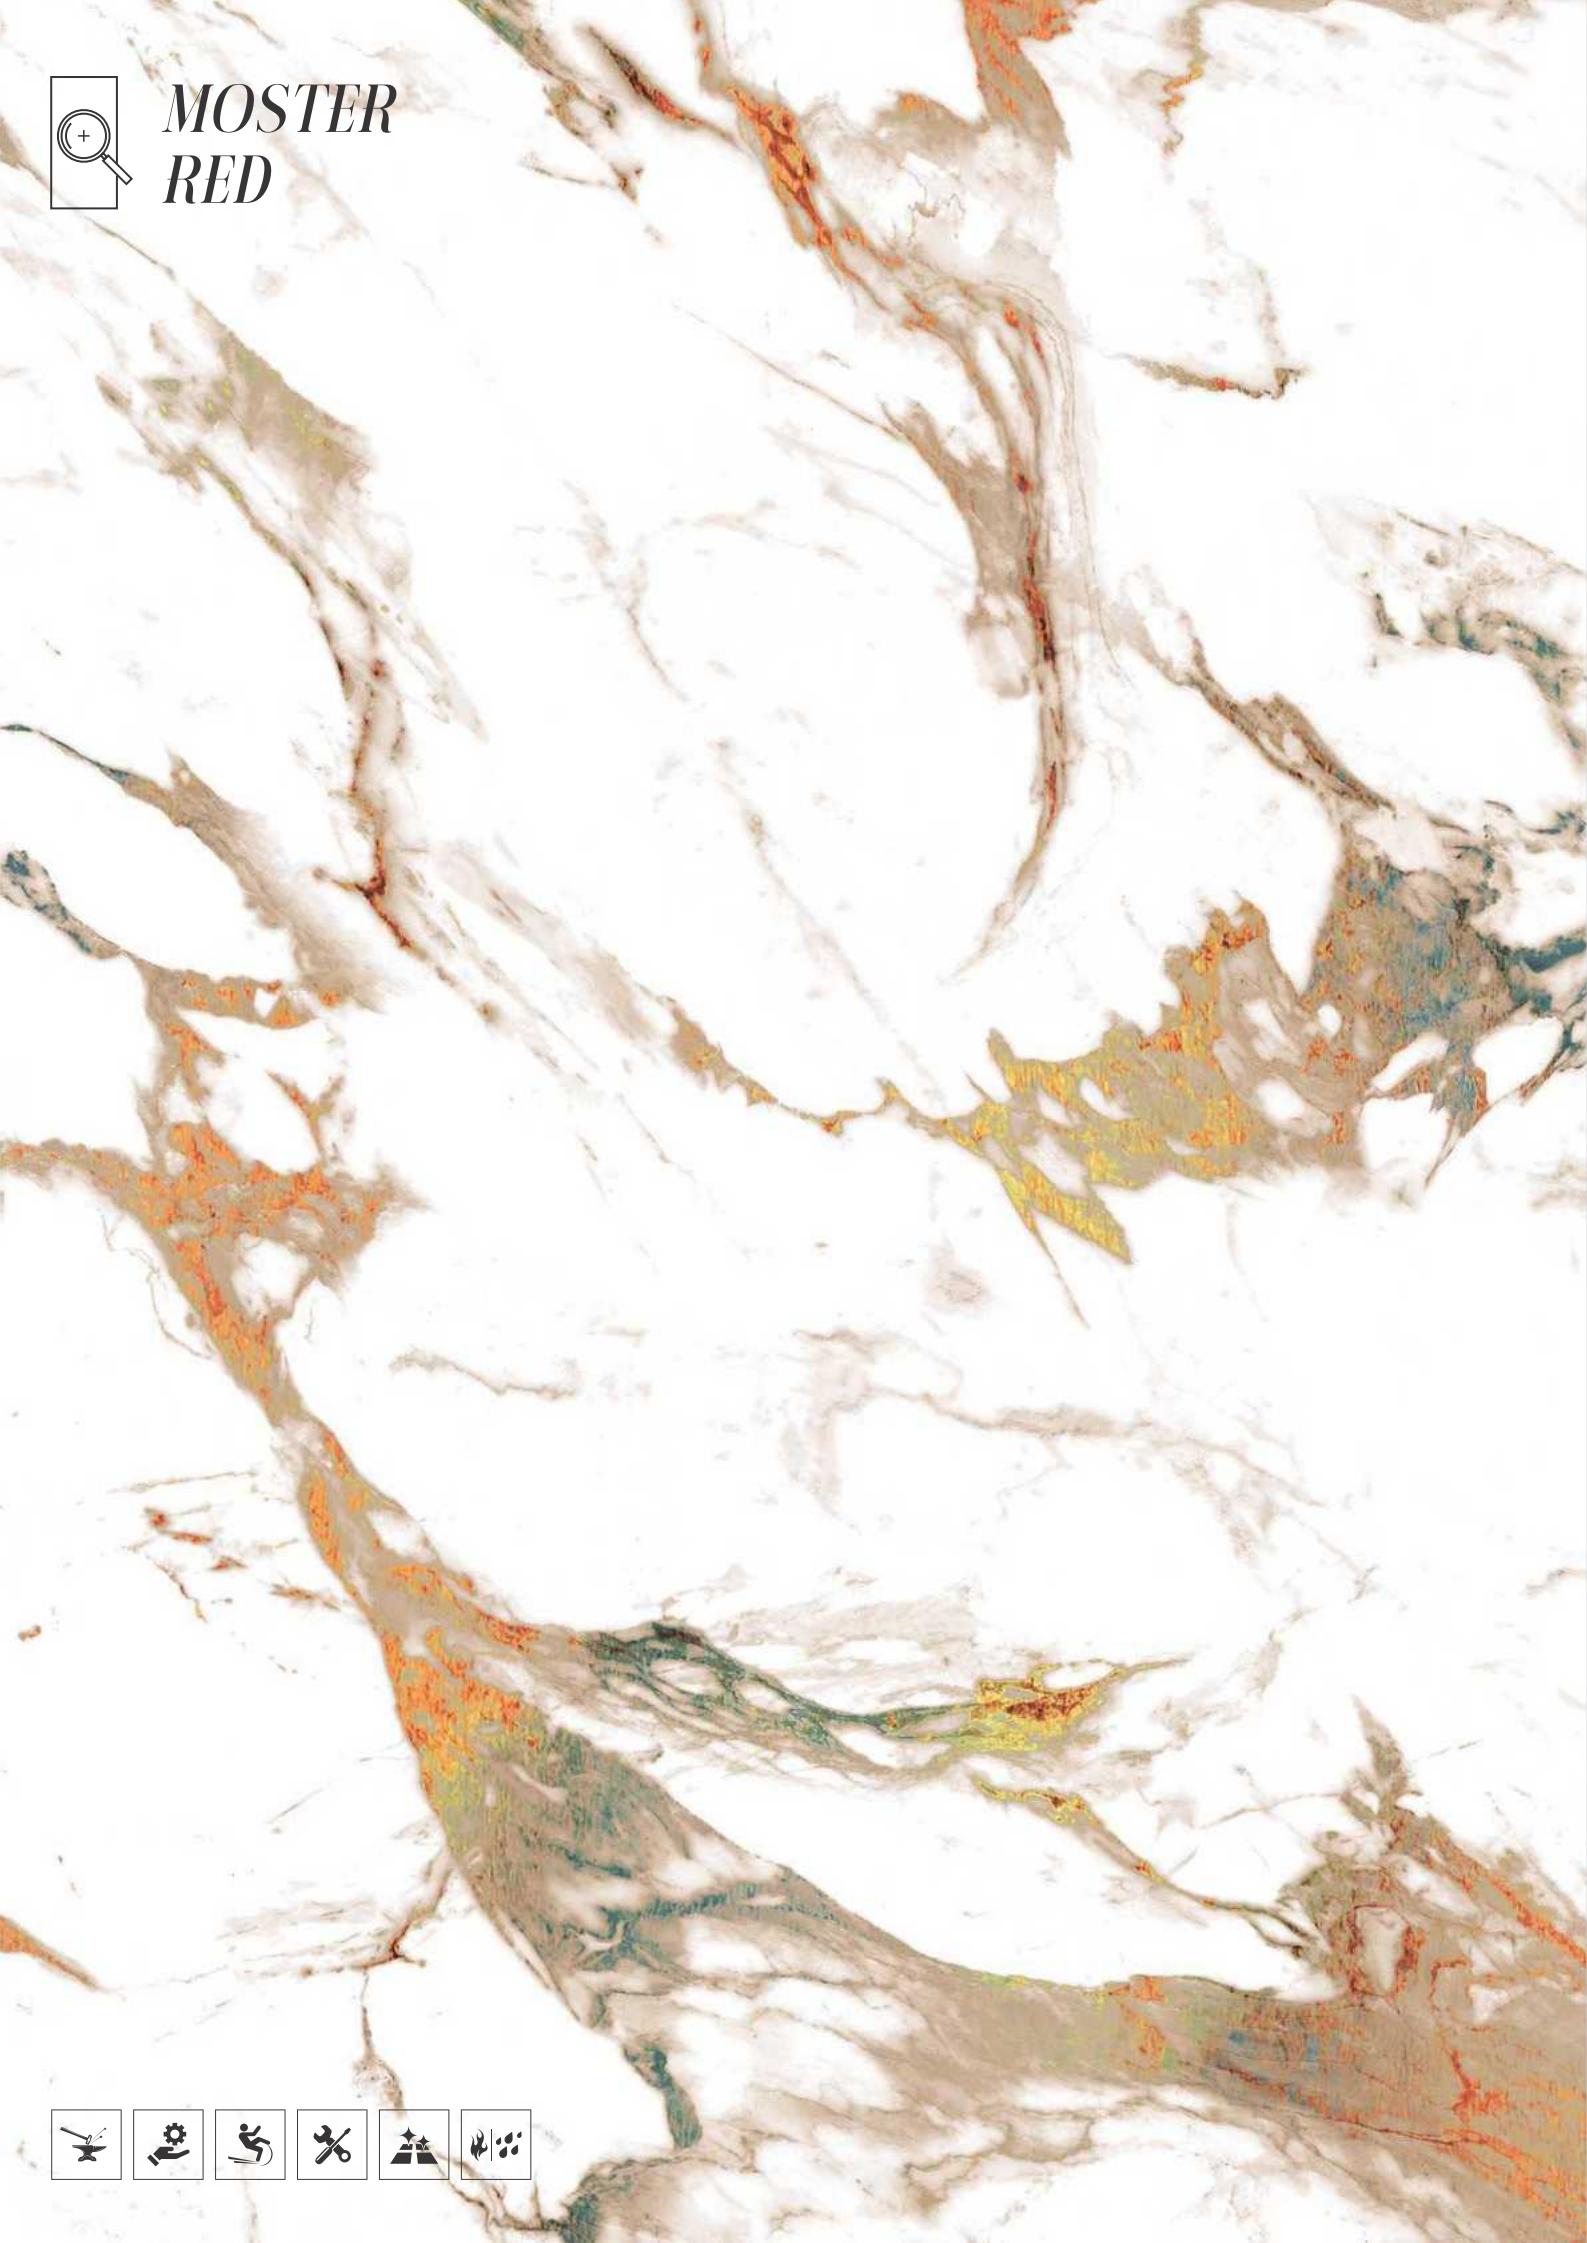

**MOSTER
RED**

**COLOUR
MARBLE
COLLECTION**

MOSTER RED

| Size
600x1200mm

| Surface
Glossy

| Random
04