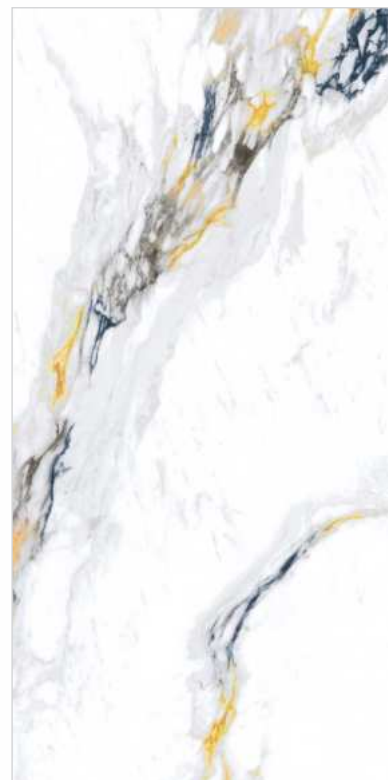

COLOUR
MARBLE
COLLECTION

SPATULA

I Size
600x1200mm

I Surface
Glossy

I Random
04

SPEZIO

COLOUR
MARBLE
COLLECTION

SPEZIO