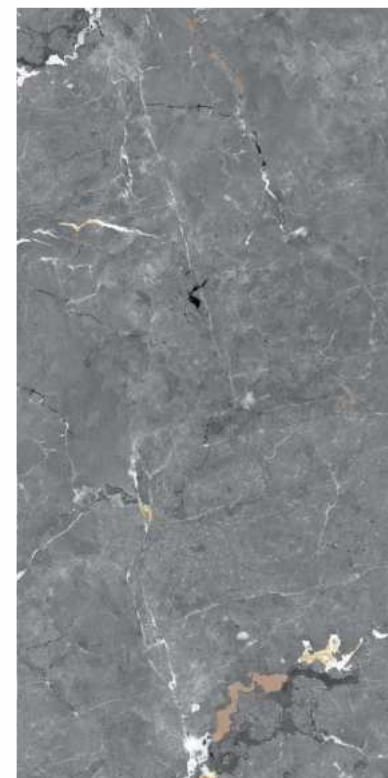

COLOUR
MARBLE
COLLECTION

SUGNATURE CREMA

I Size
600x1200mm

I Surface
Glossy

I Random
04

SUGNATURE
GREY

COLOUR
MARBLE
COLLECTION

SUGNATURE GREY