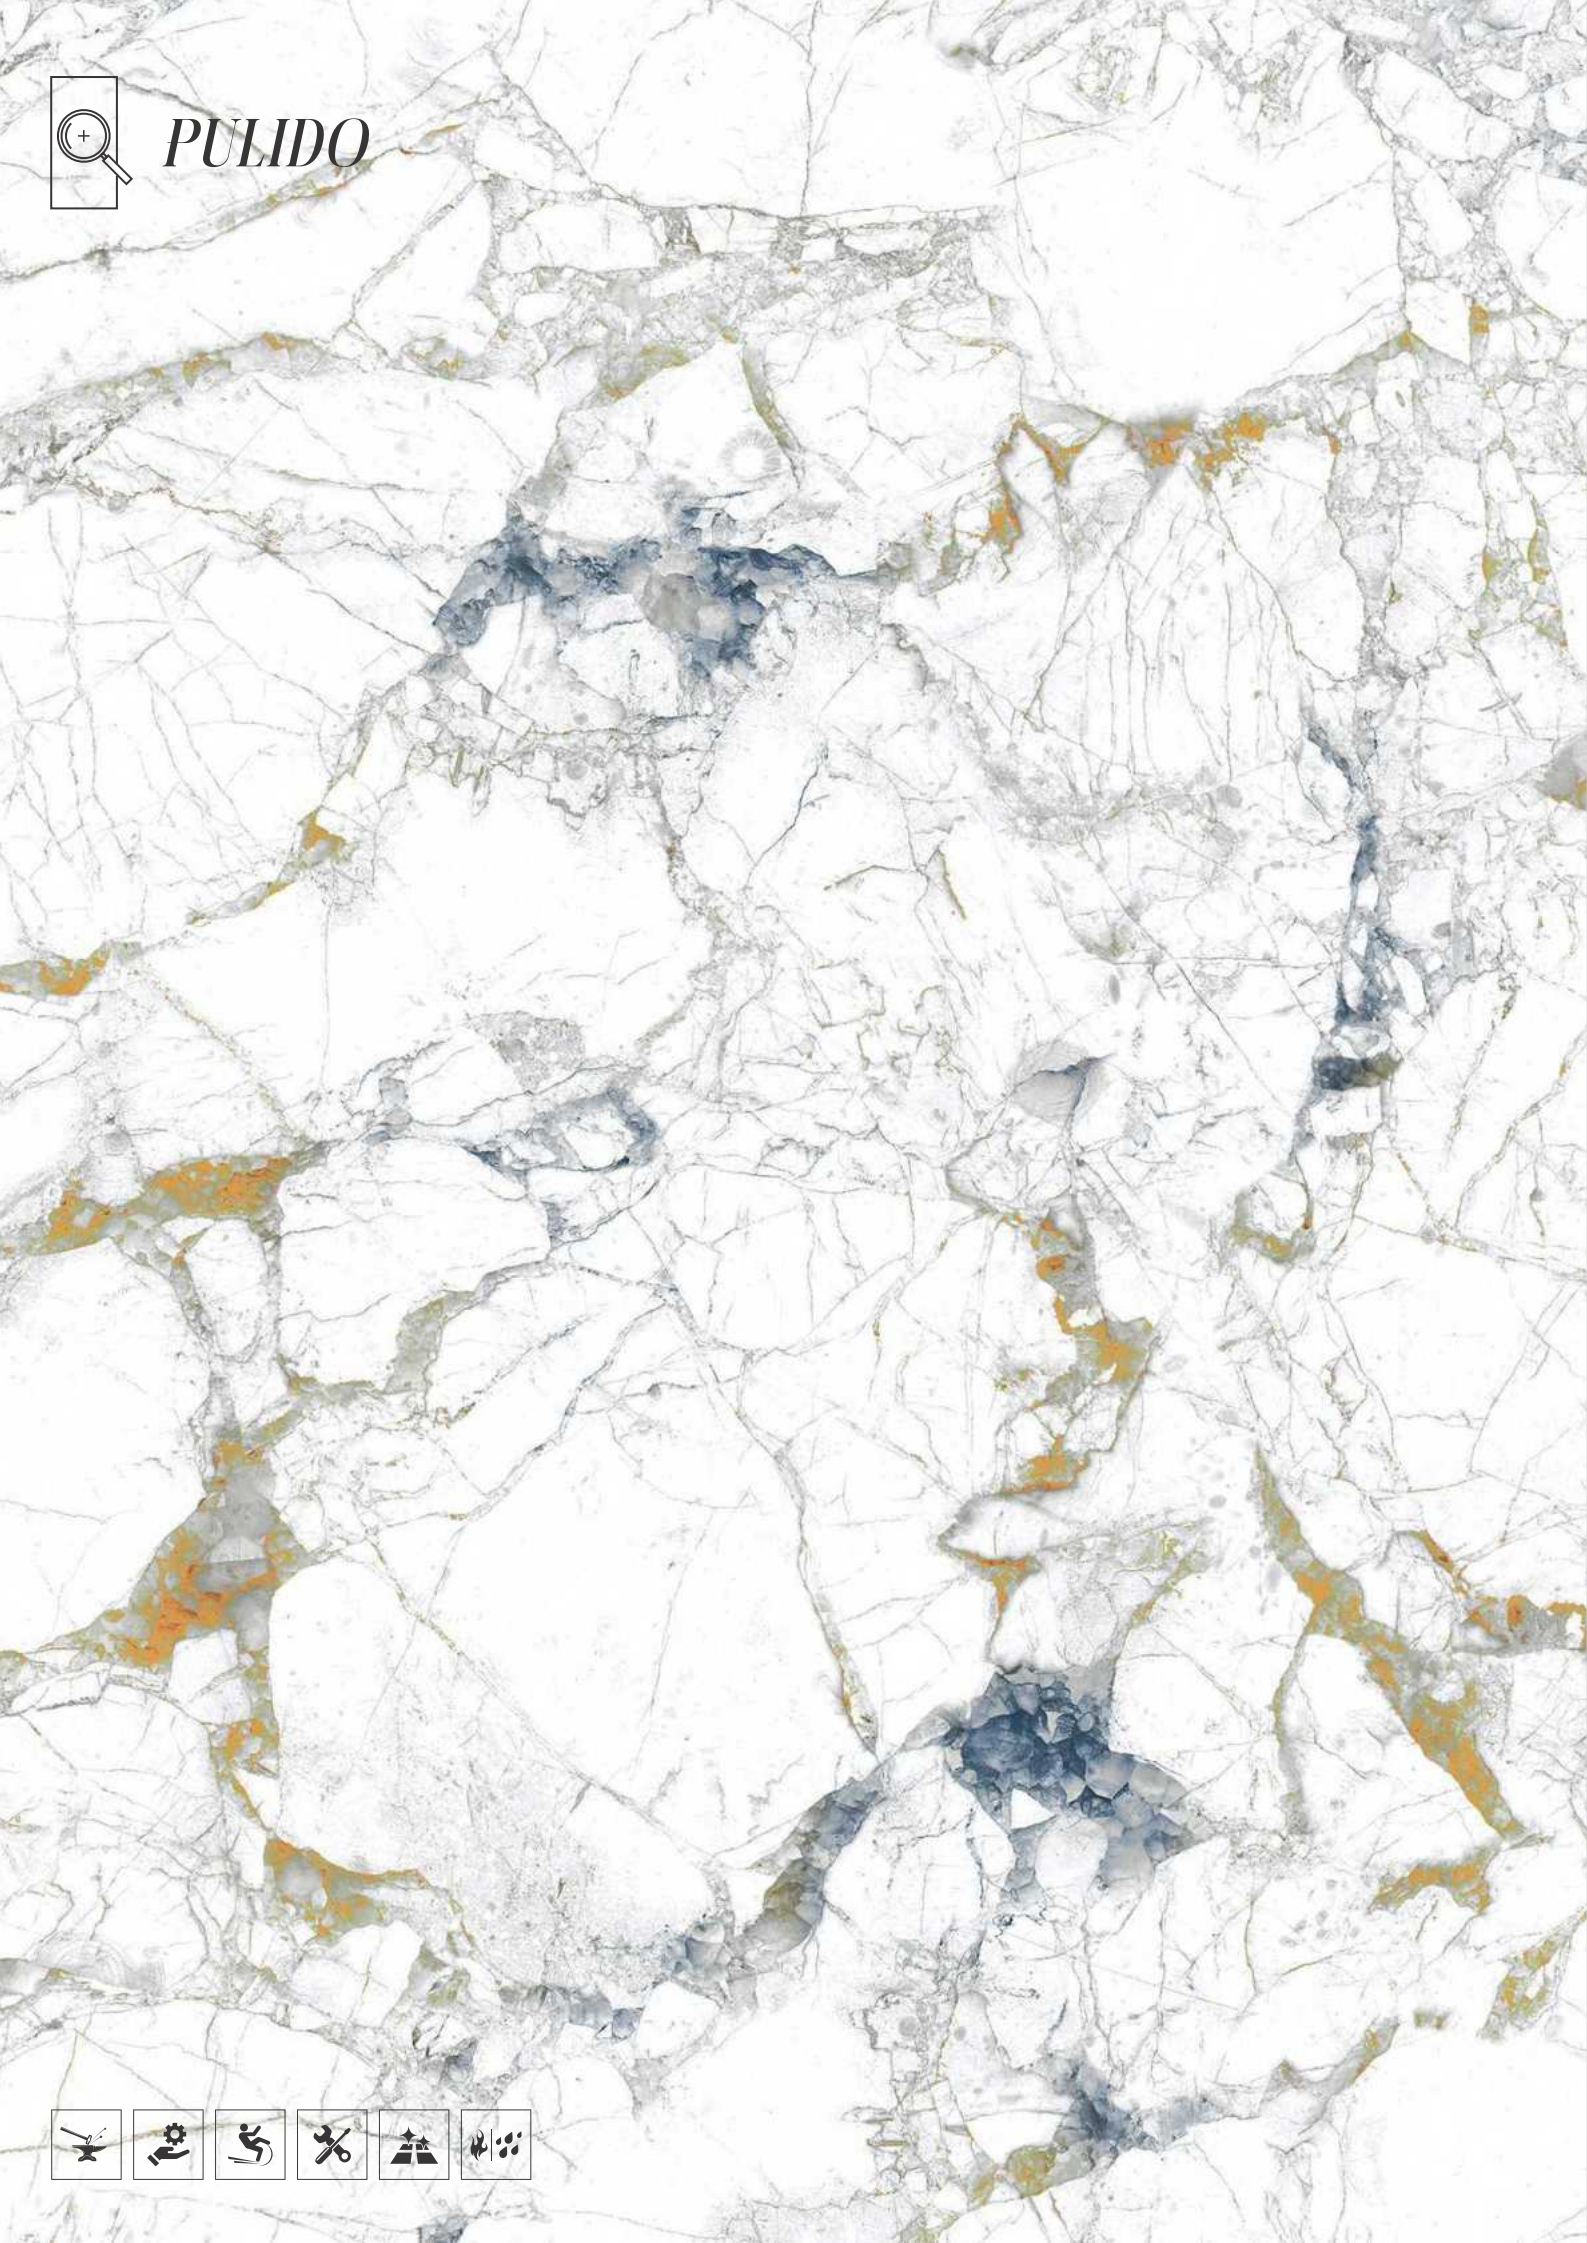

PULIDO

COLOUR
MARBLE
COLLECTION

PULIDO

| Size
600x1200mm

| Surface
Glossy

| Random
04