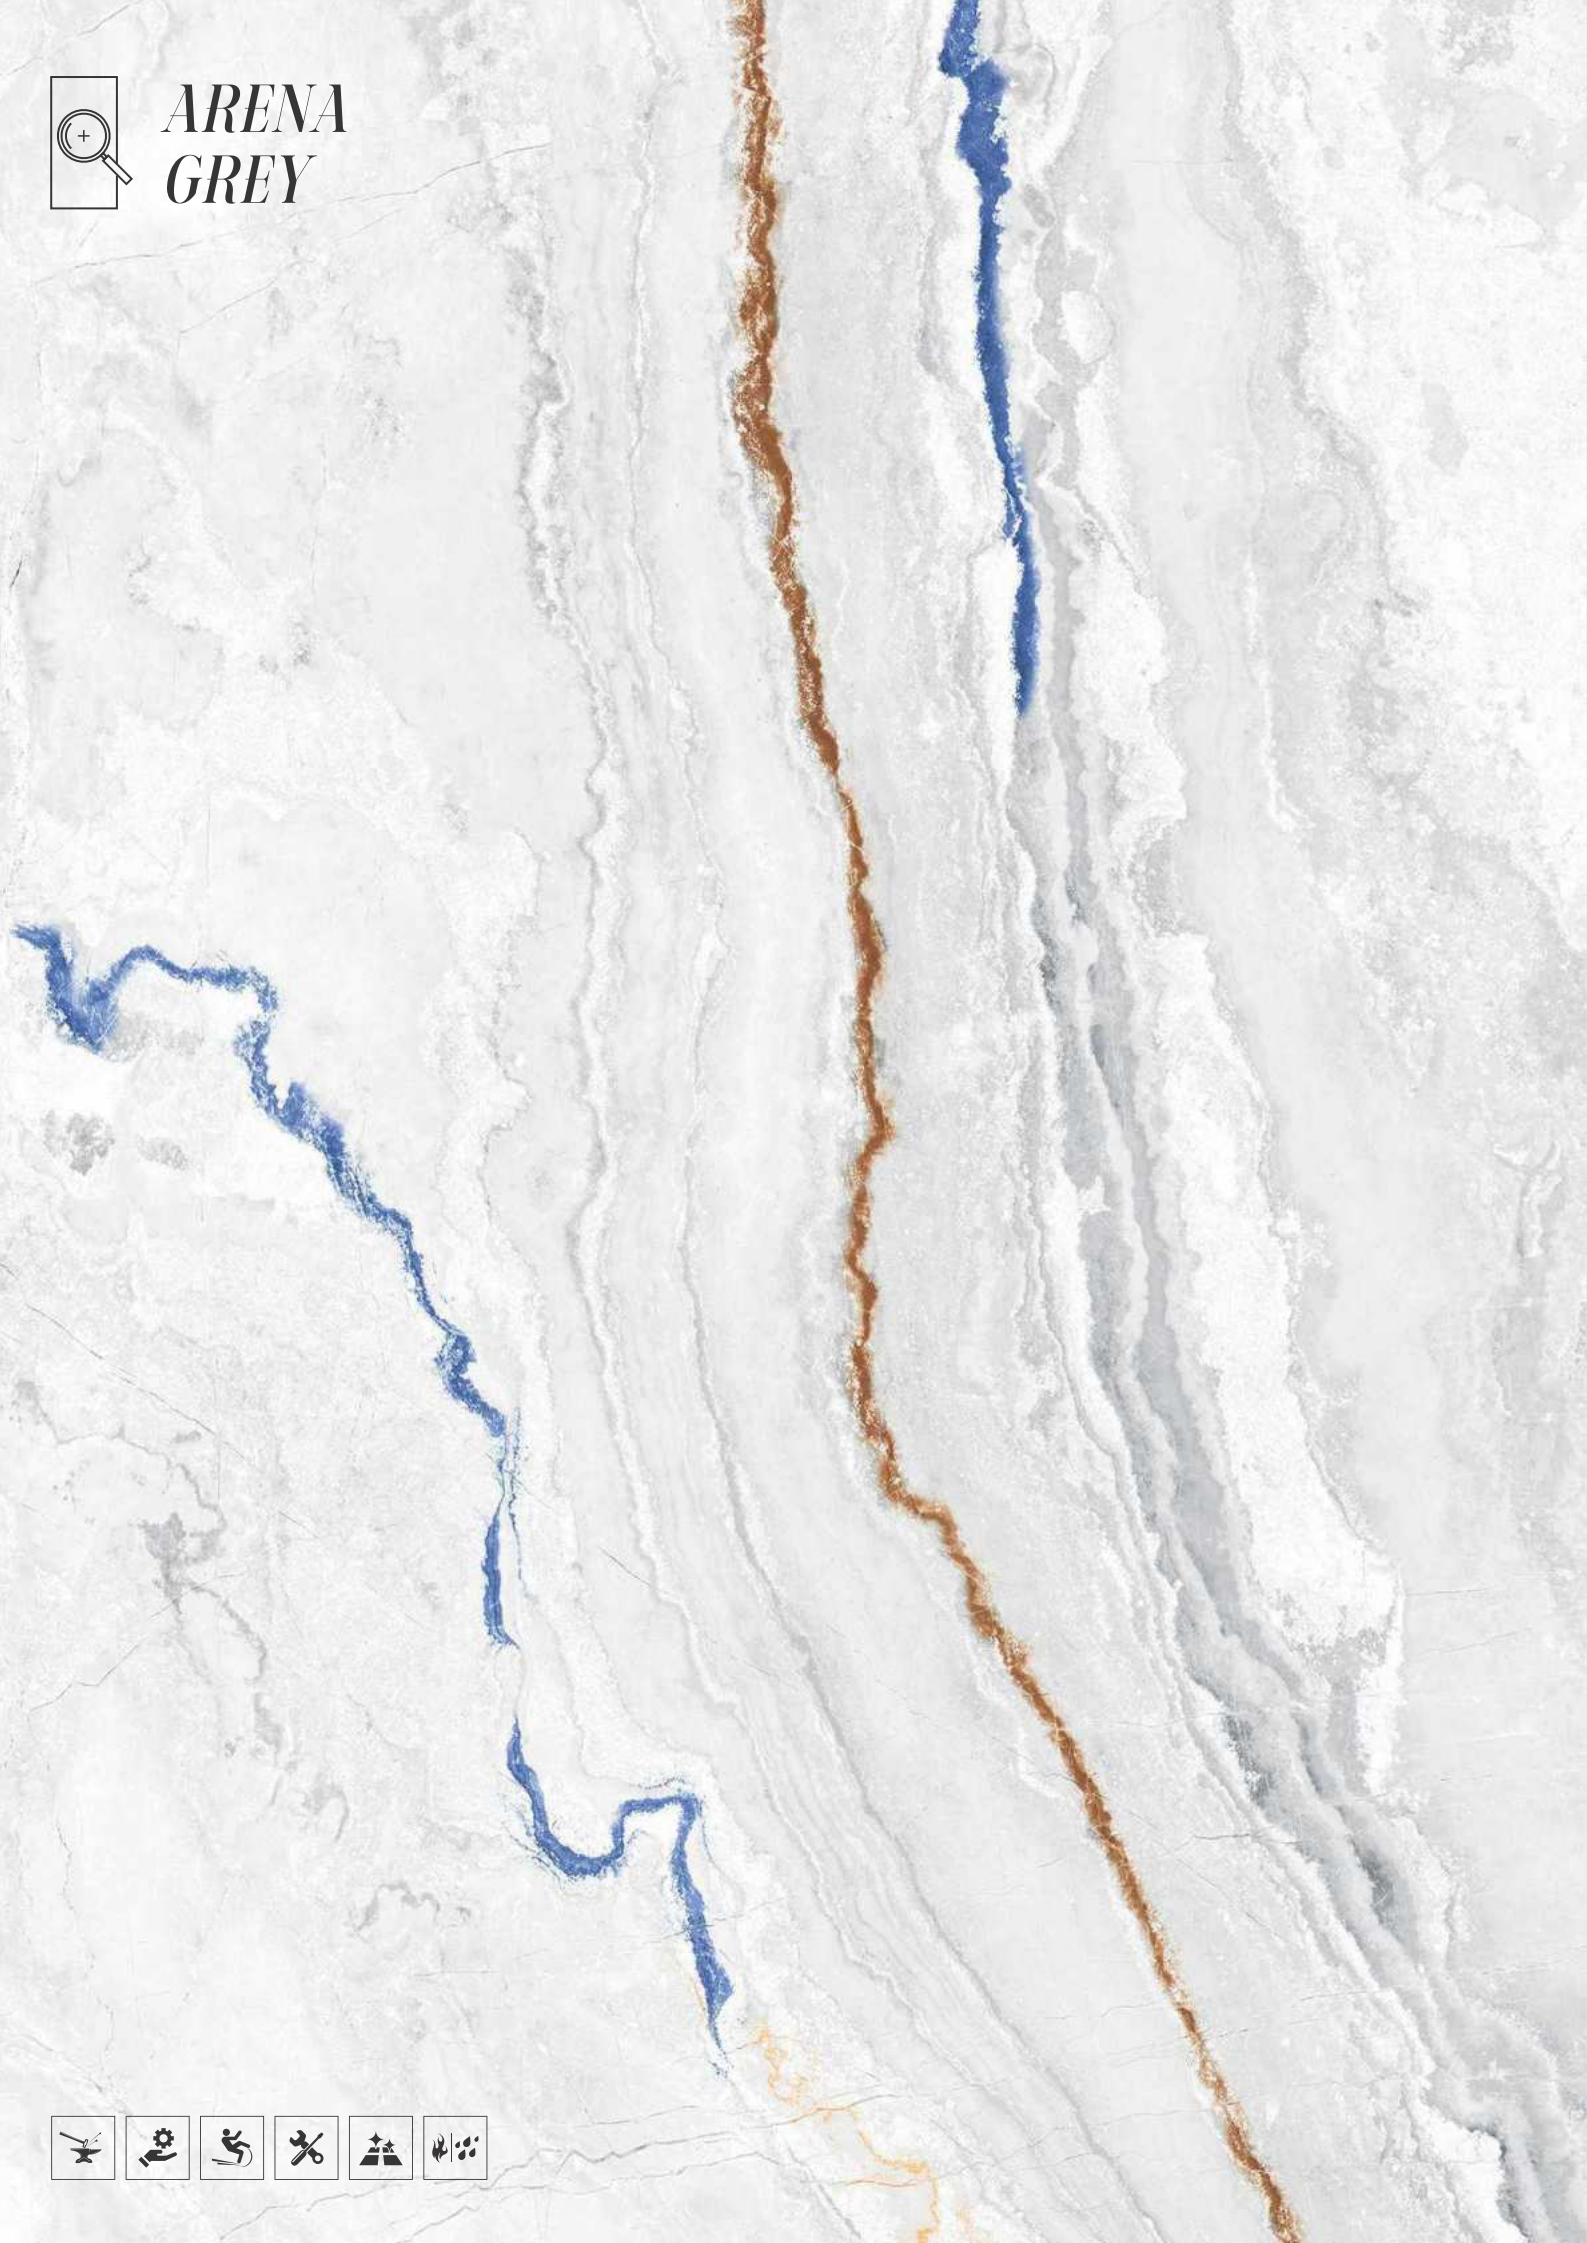

| Surface
Glossy

| Random
06

ARENA
GREY

COLOUR
MARBLE
COLLECTION

ARENA GREY

I Size
600x1200mm

I Surface
Glossy

I Random
06