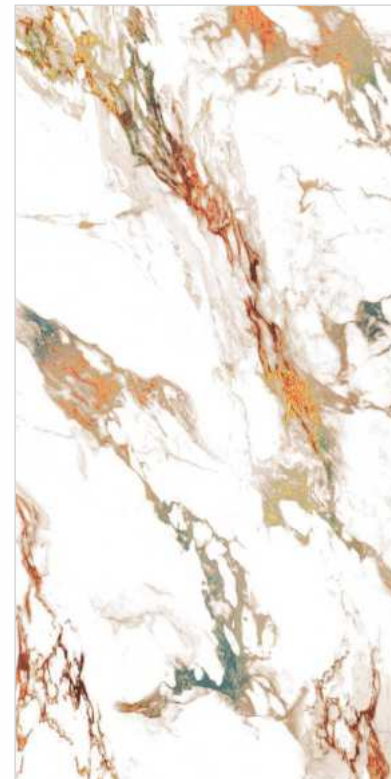

MOSTER NATURAL

| Size
600x1200mm

| Surface
Glossy

| Random
04

**MOSTER
RED**

**COLOUR
MARBLE
COLLECTION**

MOSTER RED

| Size
600x1200mm

| Surface
Glossy

| Random
04

PORTLAND

COLOUR
MARBLE
COLLECTION

PORTLAND

| Size
600x1200mm

| Surface
Glossy

| Random
08