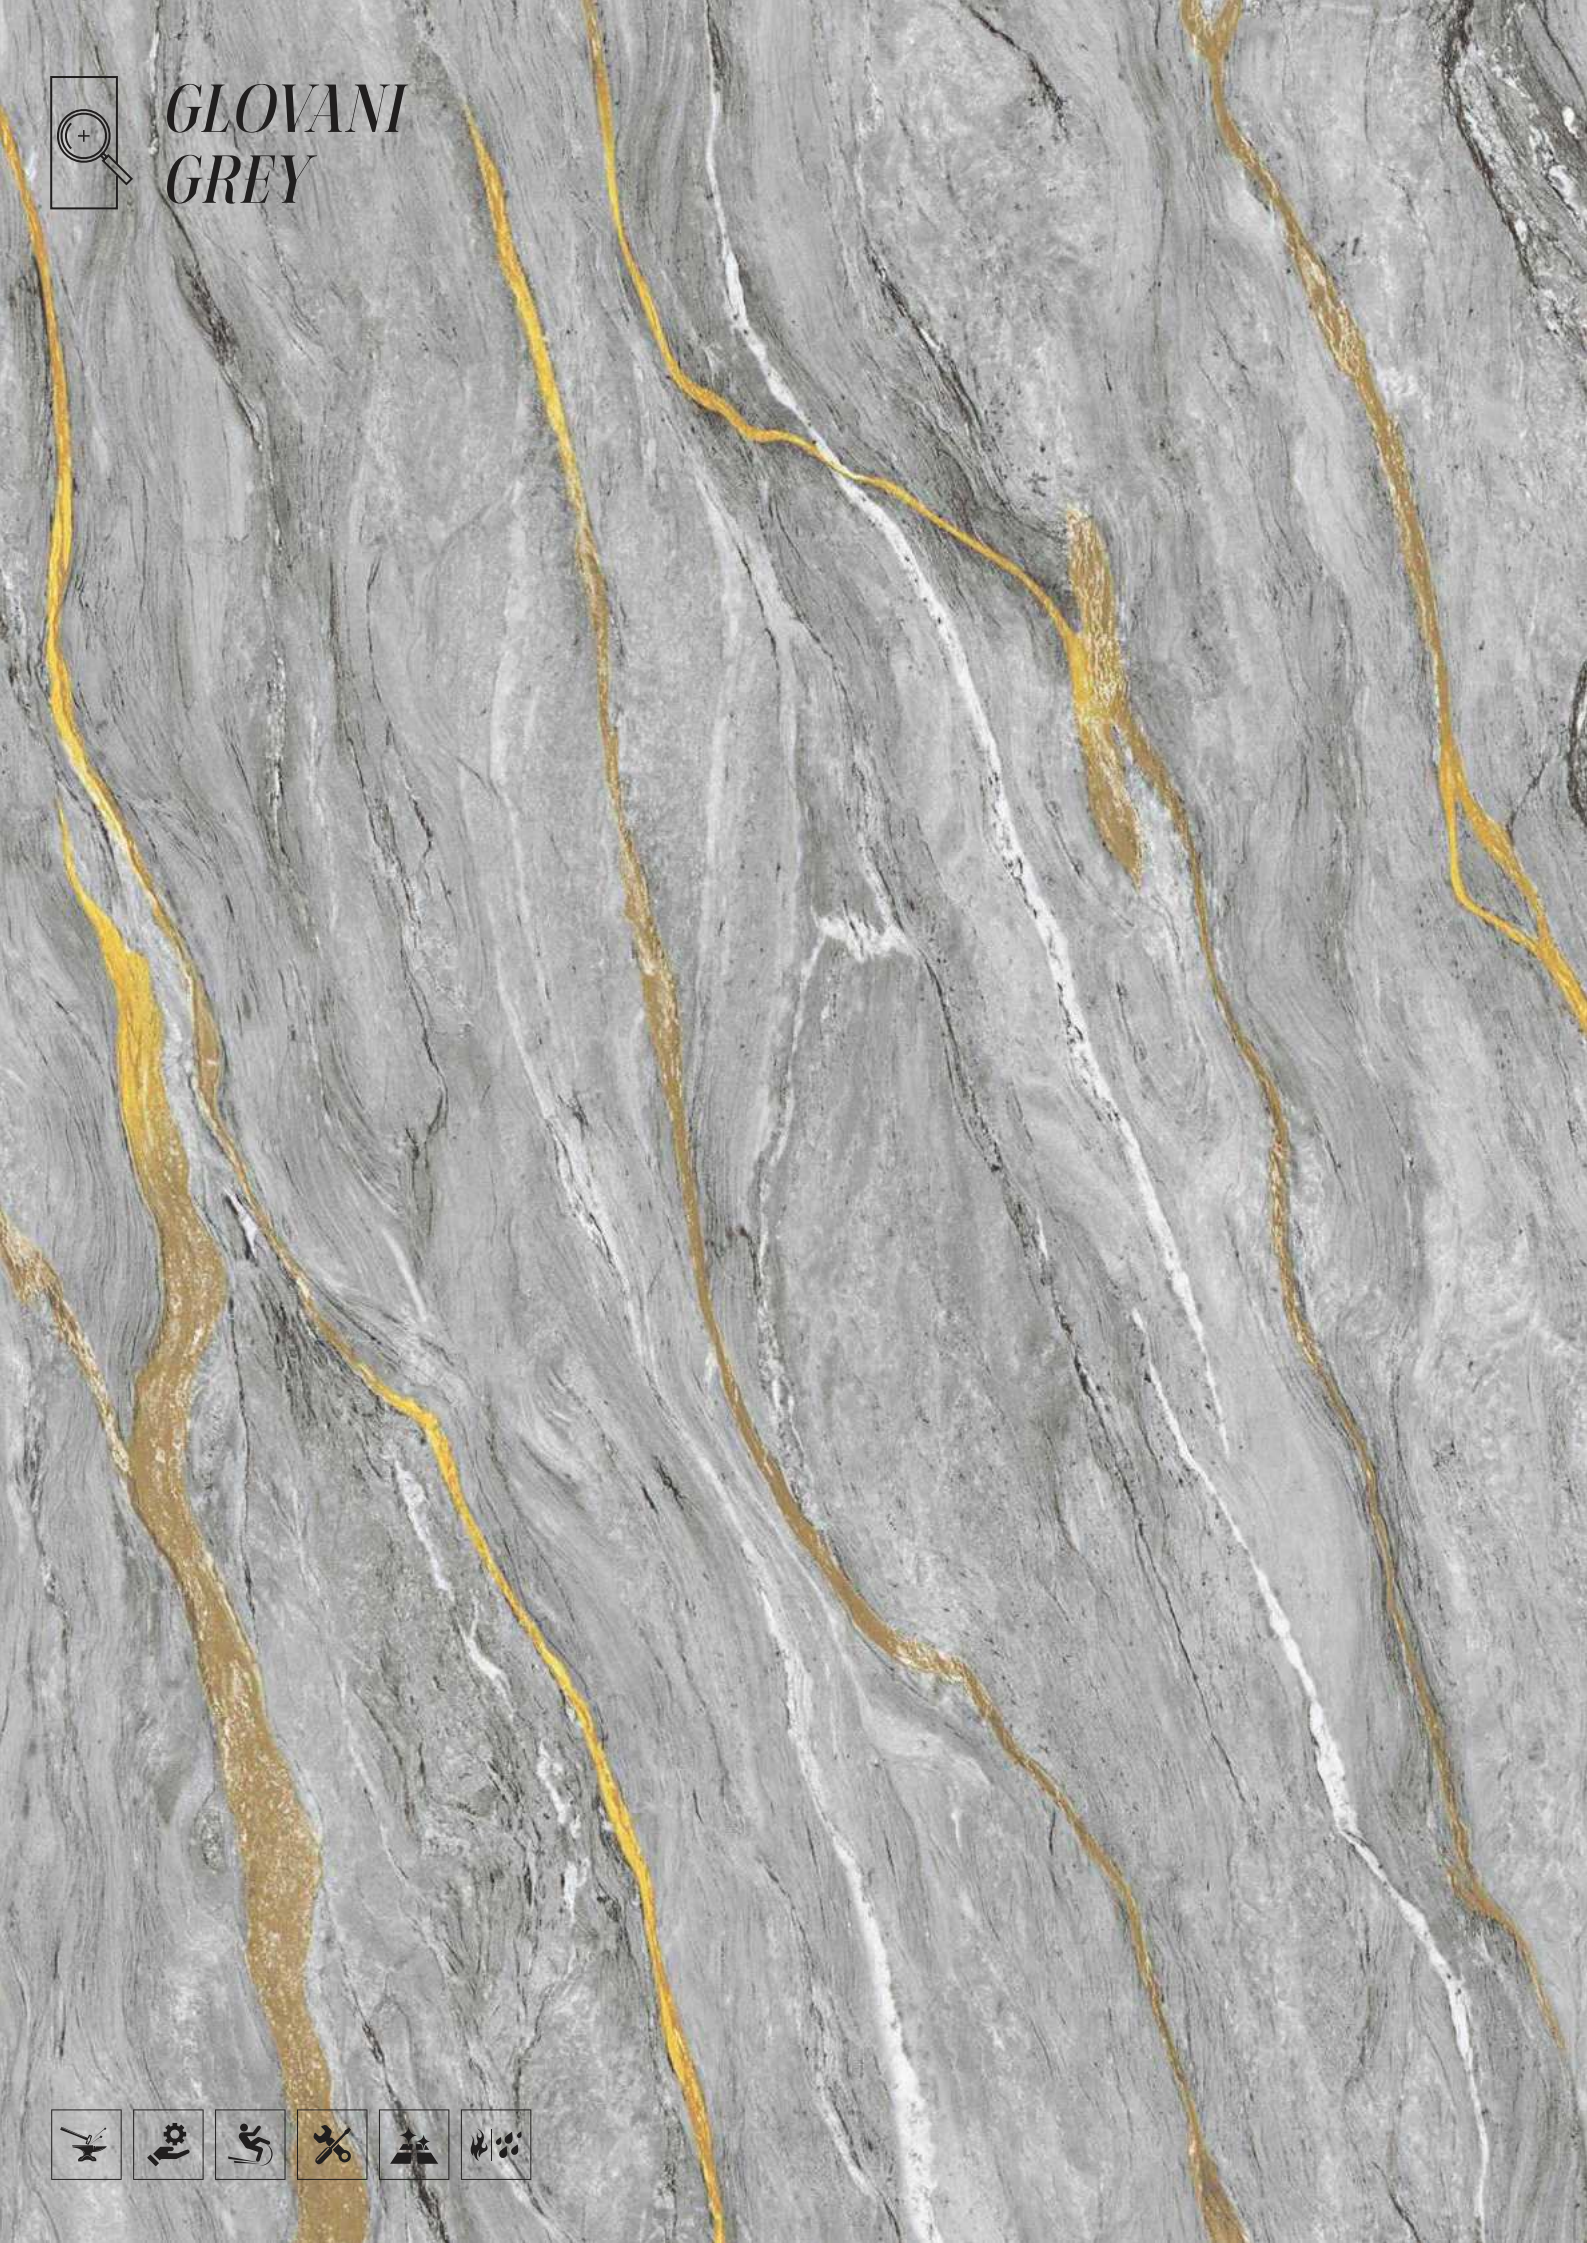

**GLOVANI
GREY**

**COLOUR
MARBLE
COLLECTION**

GLOVANI GREY

| Size
600x1200mm

| Surface
Glossy

| Random
04