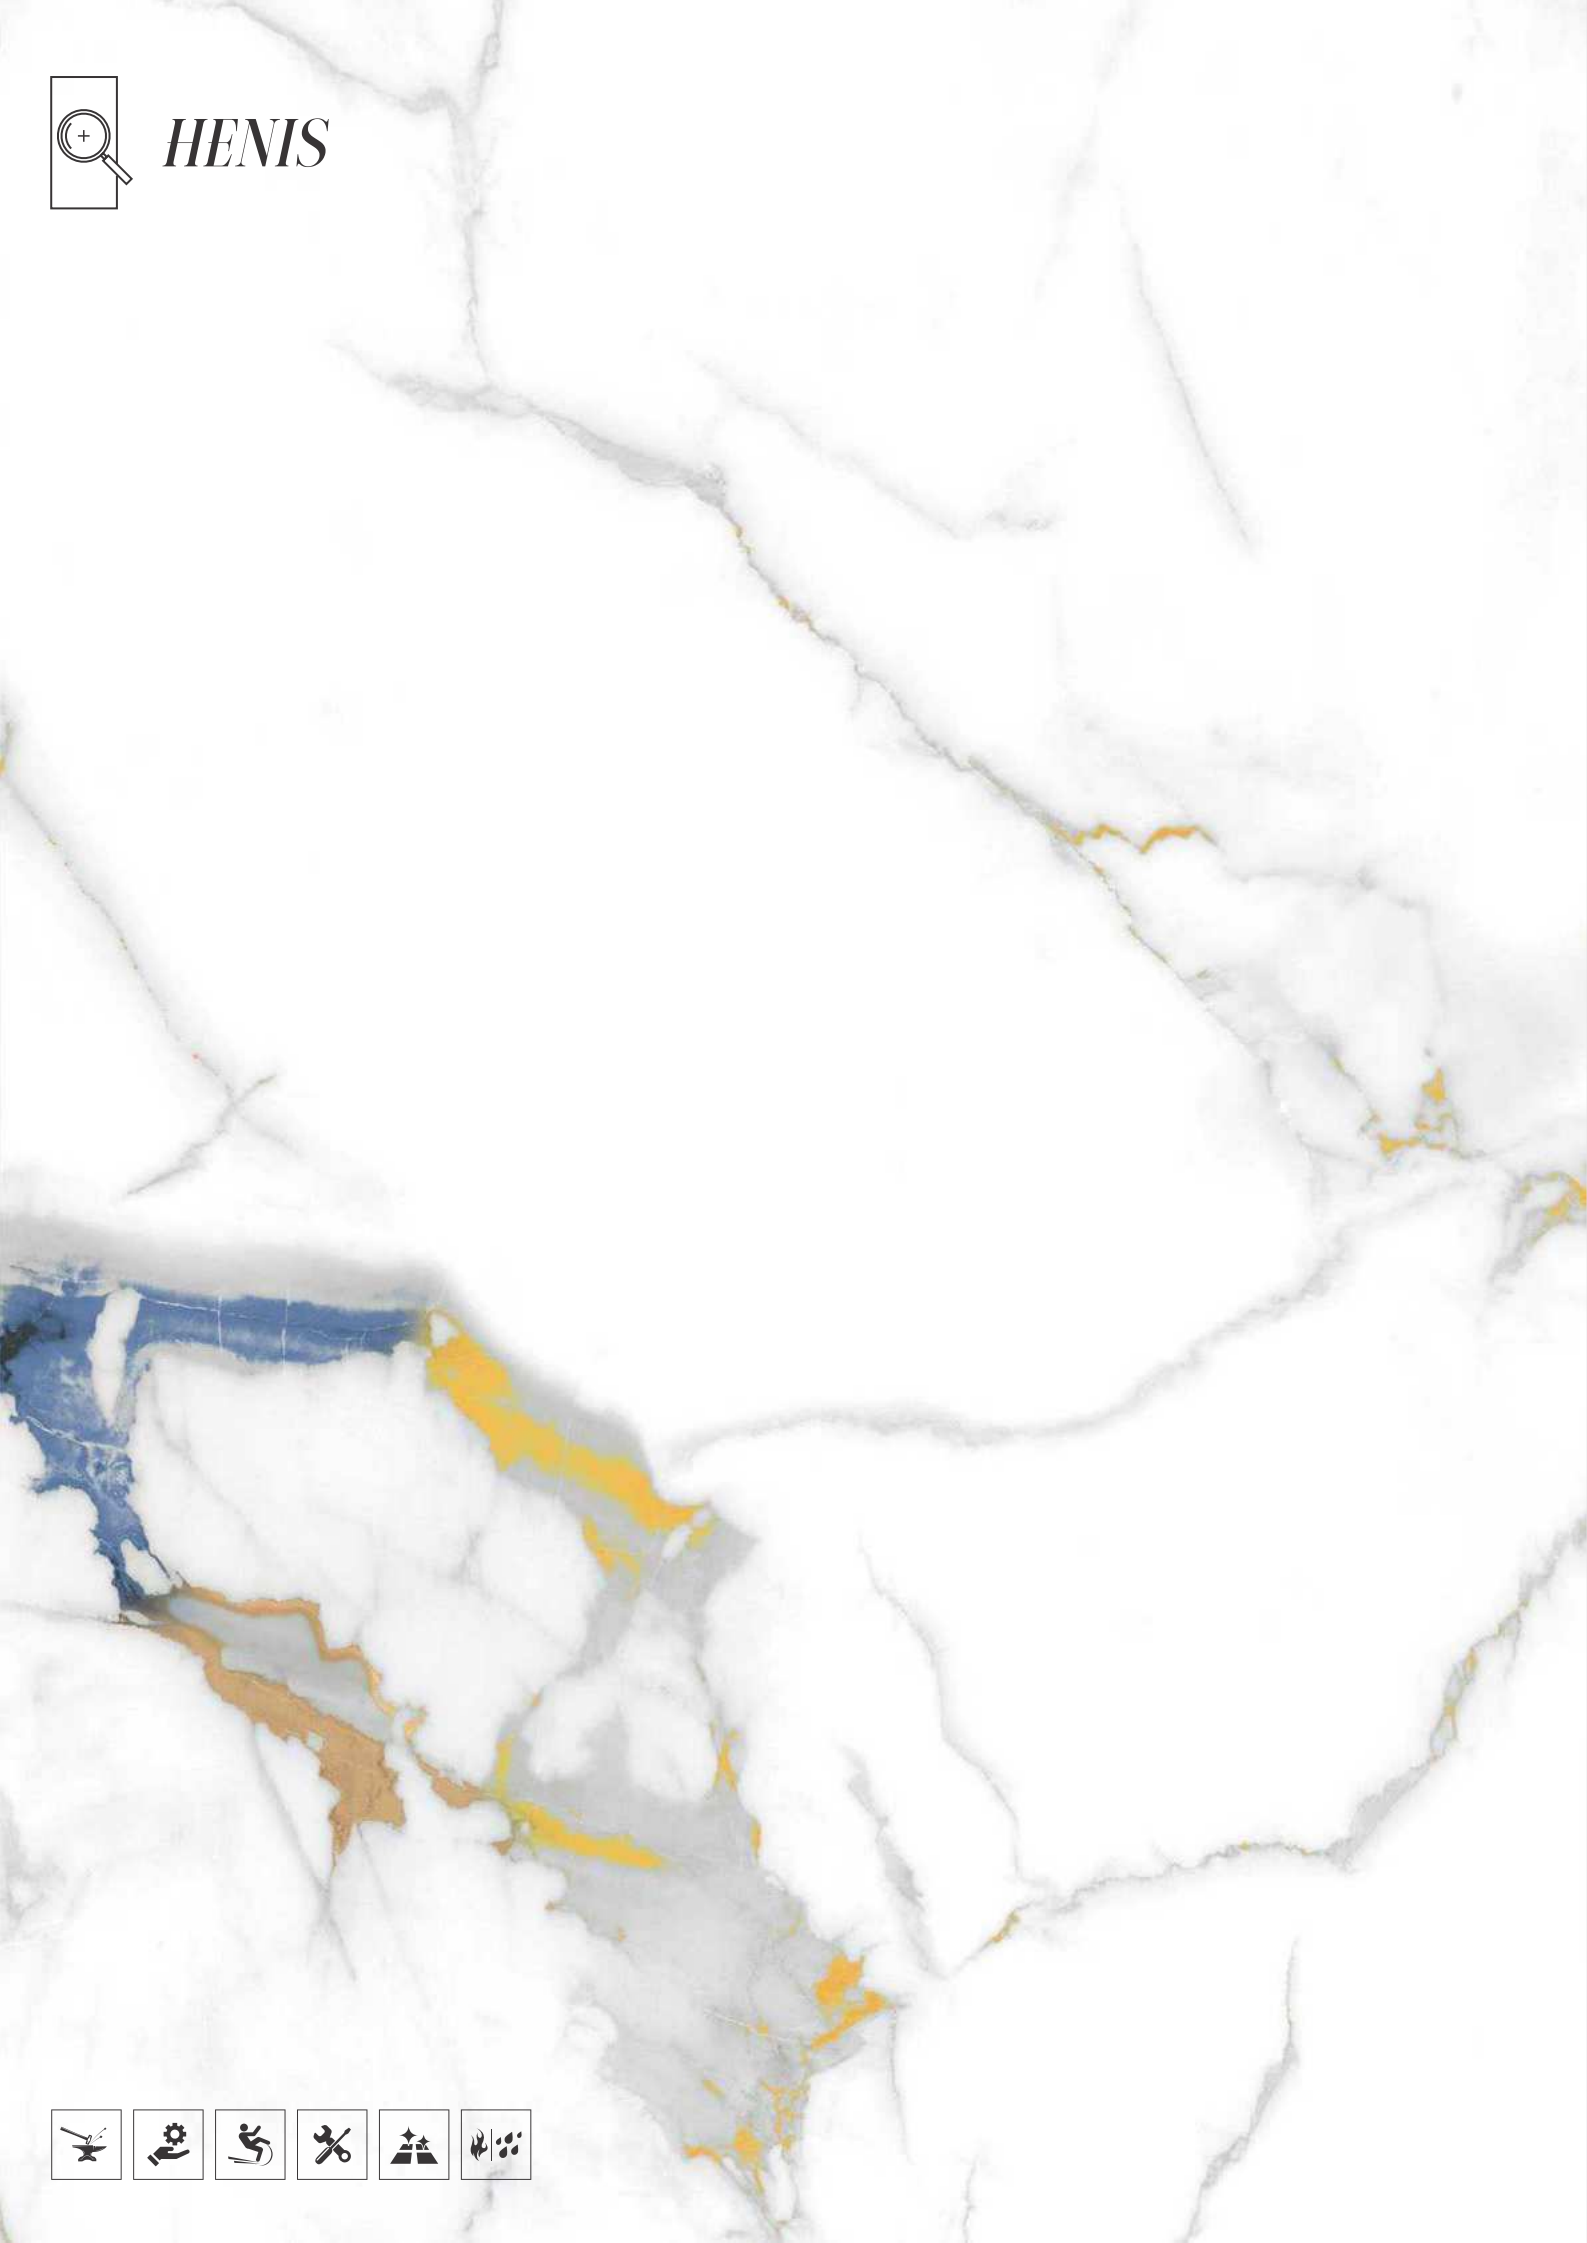

I Surface
Glossy

I Random
04

HENIS

COLOUR
MARBLE
COLLECTION

HENIS

| Size
600x1200mm

| Surface
Glossy

| Random
04