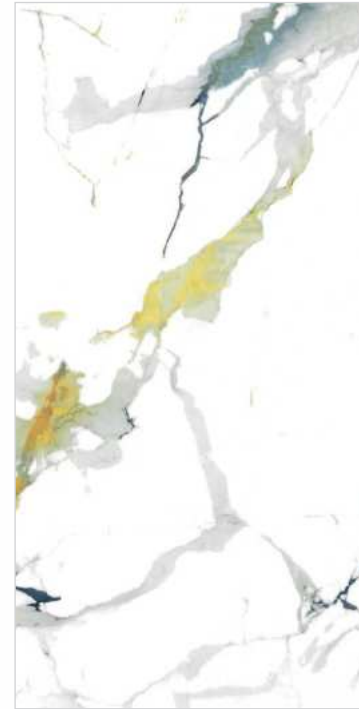

MISTRAL

COLOUR
MARBLE
COLLECTION

MISTRAL

I Size
600x1200mm

I Surface
Glossy

I Random
05