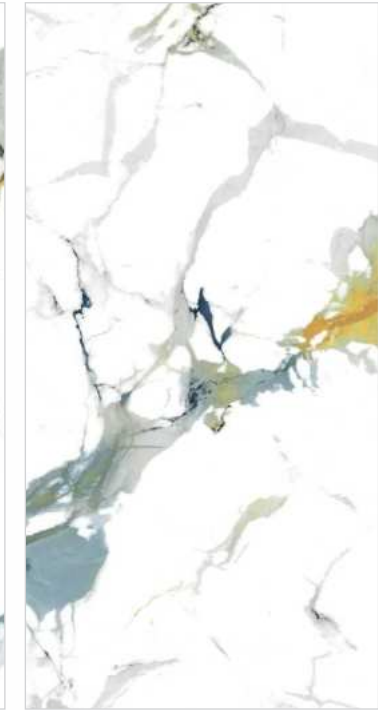

MISTRAL

COLOUR
MARBLE
COLLECTION

MISTRAL

I Size
600x1200mm

I Surface
Glossy

I Random
05