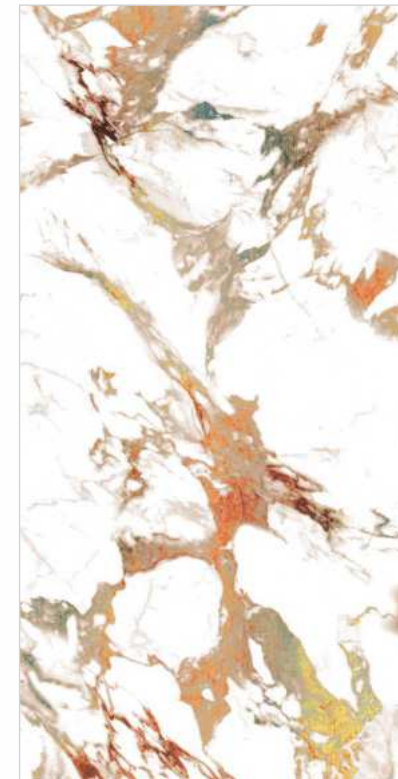

MOSTER NATURAL

| Size
600x1200mm

| Surface
Glossy

| Random
04

**MOSTER
RED**

**COLOUR
MARBLE
COLLECTION**

MOSTER RED

| Size
600x1200mm

| Surface
Glossy

| Random
04

PORTLAND

COLOUR
MARBLE
COLLECTION

PORTLAND

| Size
600x1200mm

| Surface
Glossy

| Random
08