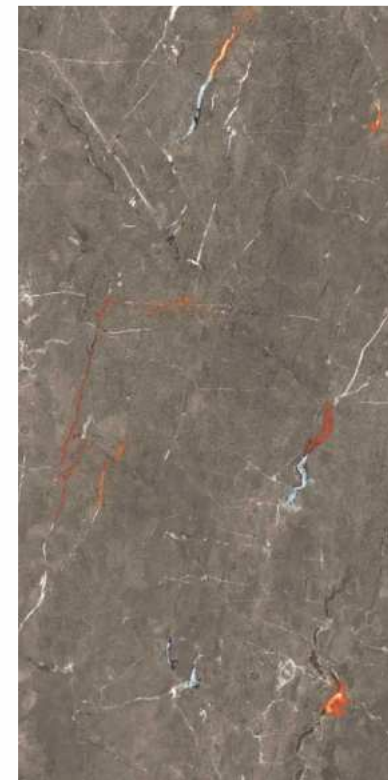

I Random
04

SUGNATURE
CHOCO

COLOUR
MARBLE
COLLECTION

SUGNATURE CHOCO

I Size
600x1200mm

I Surface
Glossy

I Random
04

SUGNATURE
CREMA