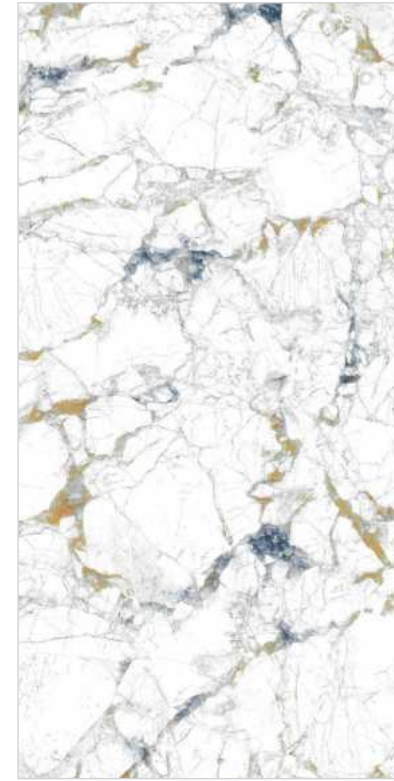

PROVENZA

PROVENZA

I Size
600x1200mm

I Surface
Glossy

I Random
04

PULIDO

COLOUR
MARBLE
COLLECTION

PULIDO