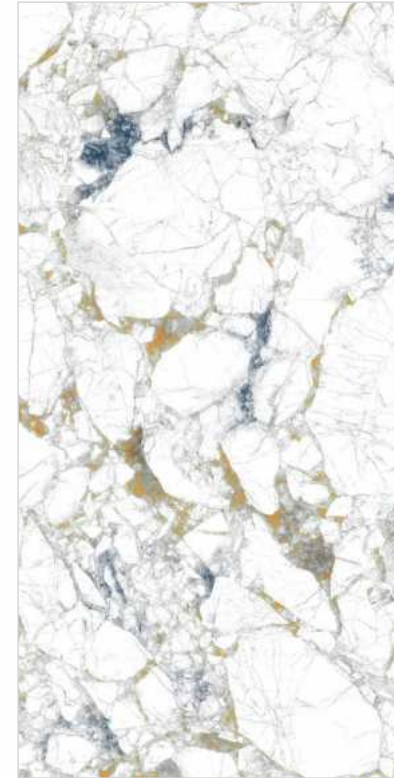

PROVENZA

PROVENZA

I Size
600x1200mm

I Surface
Glossy

I Random
04

PULIDO

COLOUR
MARBLE
COLLECTION

PULIDO