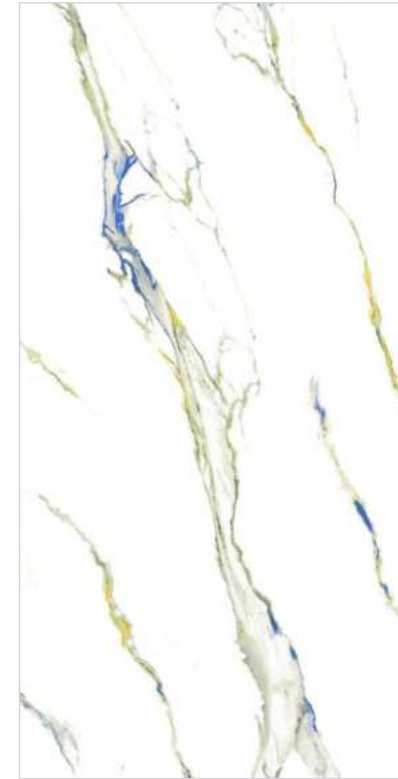

IMPECT

COLOUR
MARBLE
COLLECTION

IMPECT

I Size
600x1200mm

I Surface
Glossy

I Random
04