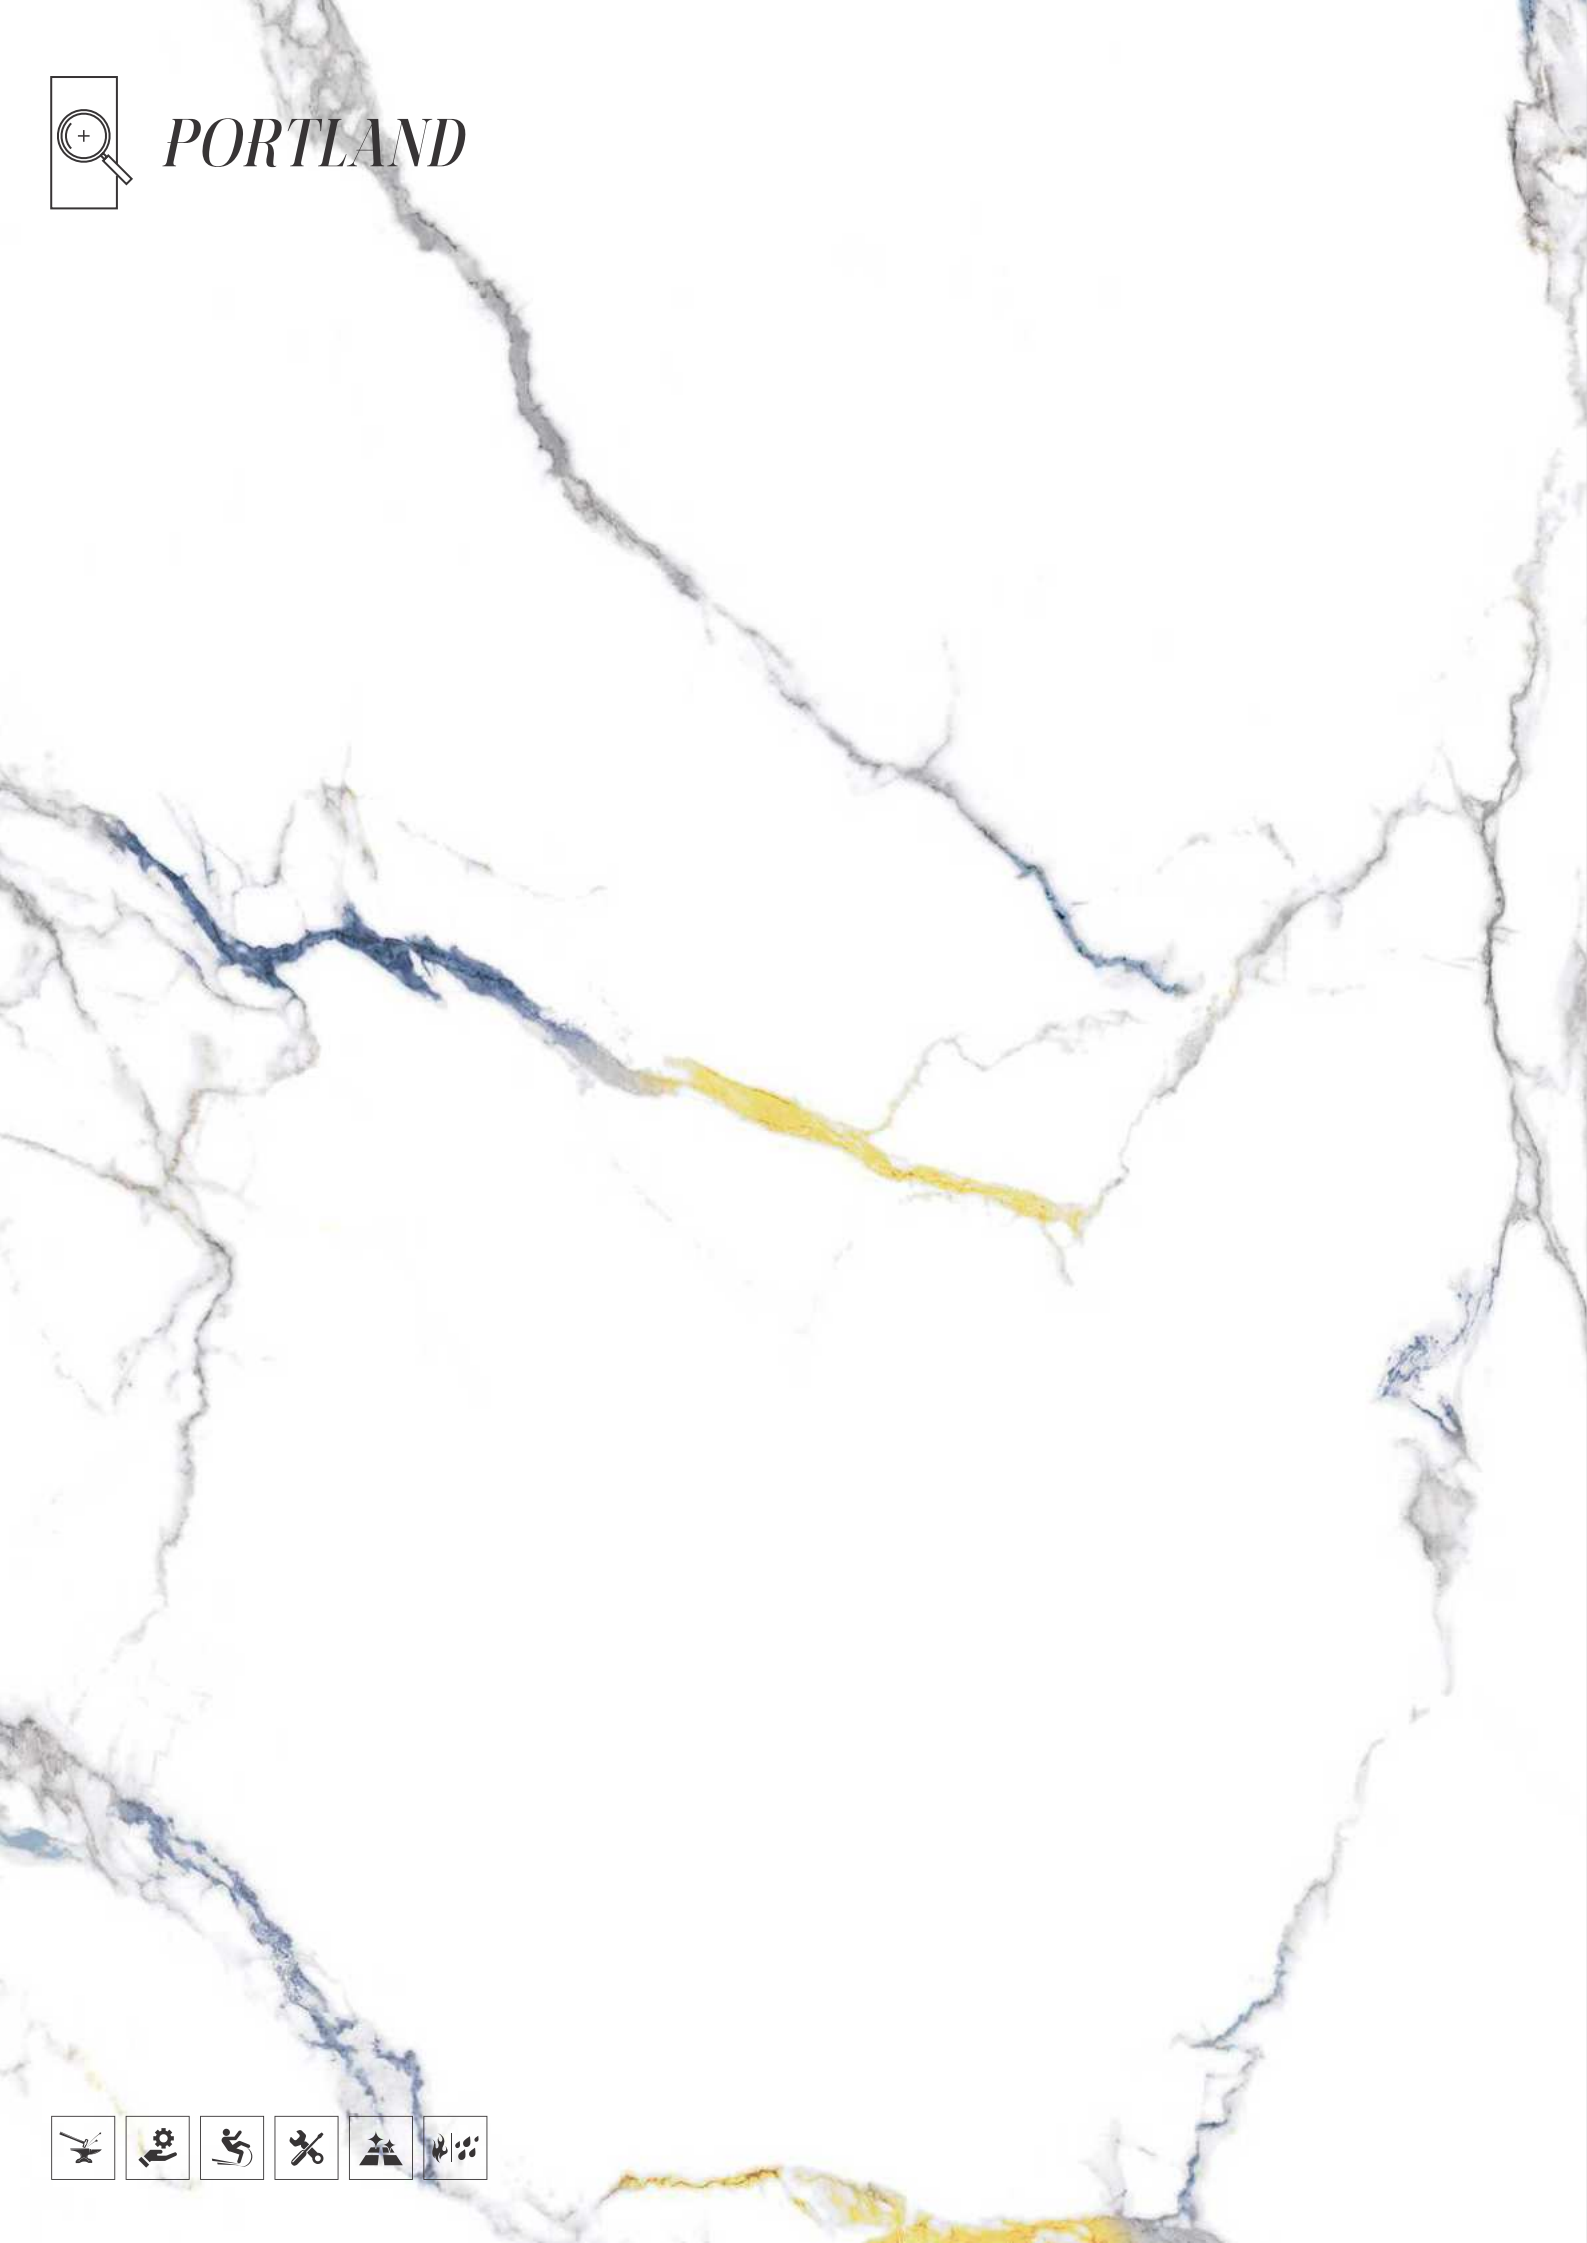

| Surface
Glossy

| Random
04

PORTLAND

COLOUR
MARBLE
COLLECTION

PORTLAND

| Size
600x1200mm

| Surface
Glossy

| Random
08