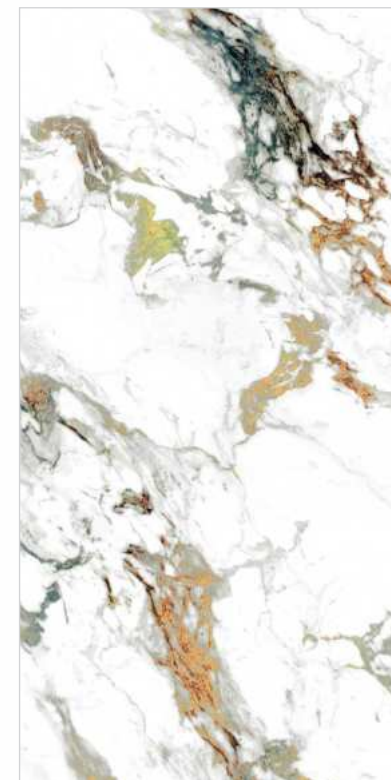

**MOSTER
NATURAL**

**COLOUR
MARBLE
COLLECTION**

MOSTER NATURAL

| Size
600x1200mm

| Surface
Glossy

| Random
04