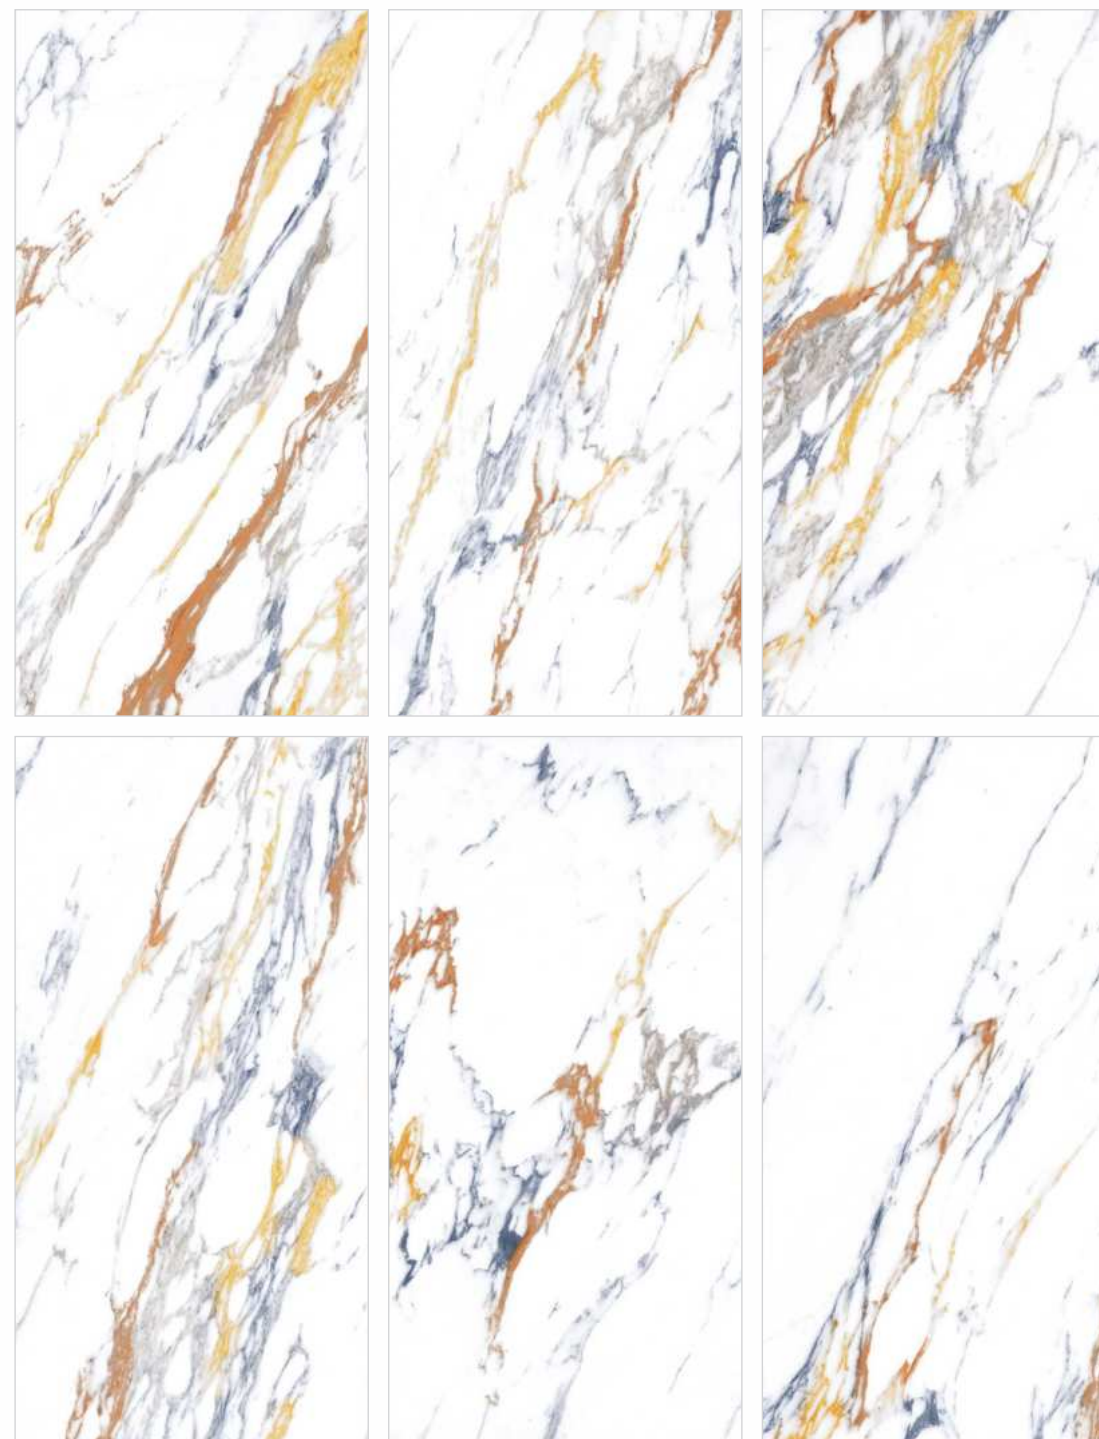

| Size
600x1200mm

| Surface
Glossy

| Random
O4

VENATO
ART

COLOUR
MARBLE
COLLECTION

VENATO ART

I Size
600x1200mm

I Surface
Glossy