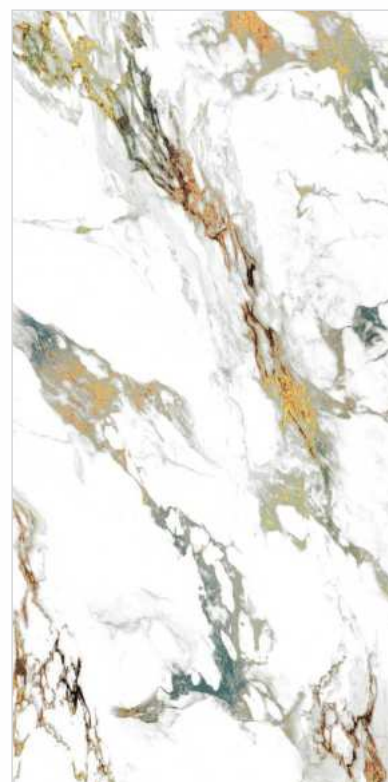

**MOSTER
NATURAL**

**COLOUR
MARBLE
COLLECTION**

MOSTER NATURAL

| Size
600x1200mm

| Surface
Glossy

| Random
04