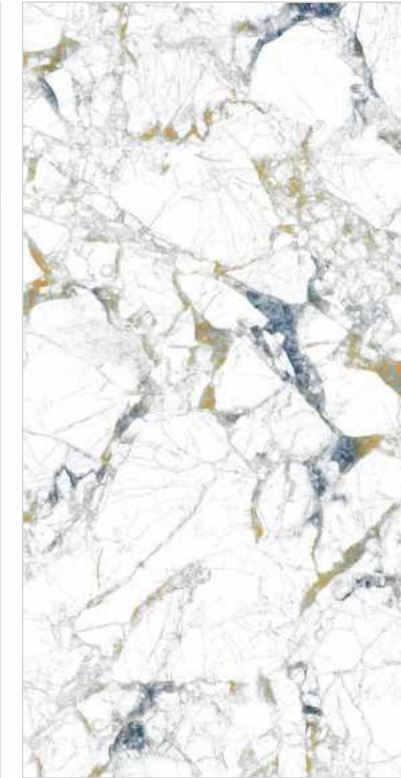

PROVENZA

PROVENZA

I Size
600x1200mm

I Surface
Glossy

I Random
04

PULIDO

COLOUR
MARBLE
COLLECTION

PULIDO