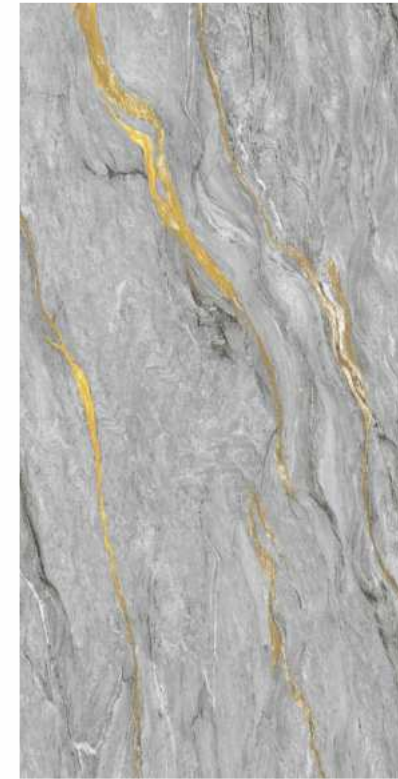

**GLOVANI
GREY**

**COLOUR
MARBLE
COLLECTION**

GLOVANI GREY

| Size
600x1200mm

| Surface
Glossy

| Random
04