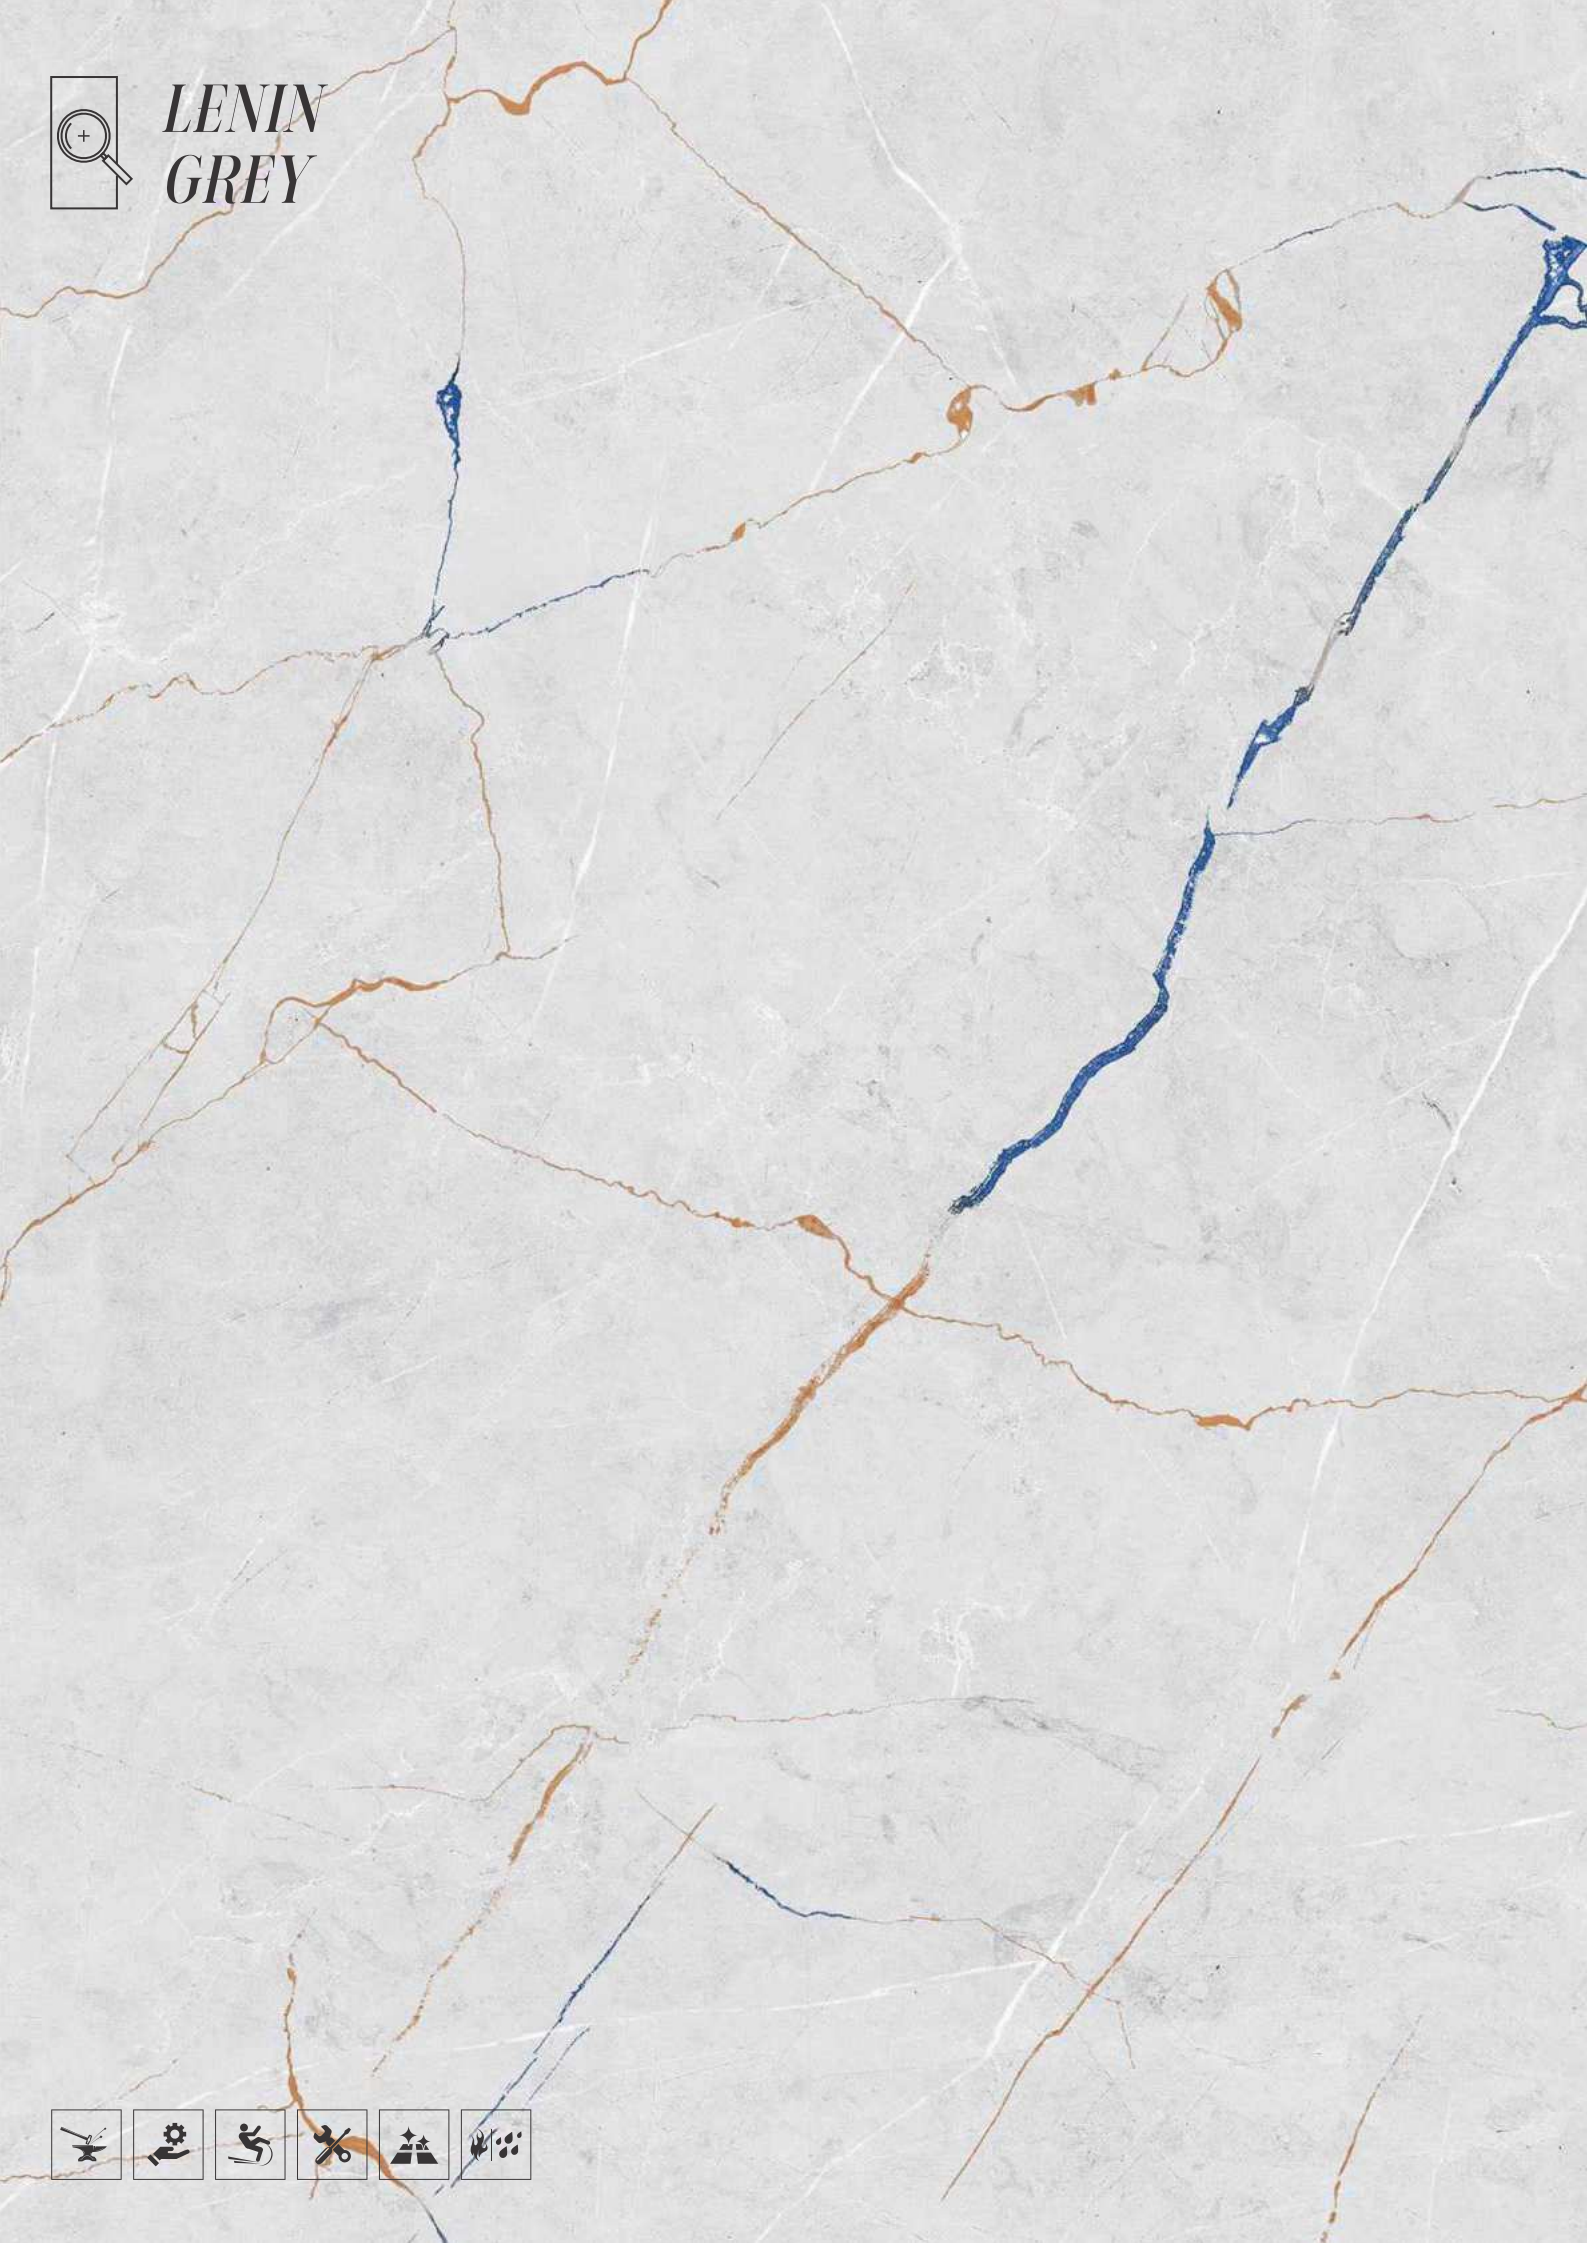

**LENIN
GREY**

**COLOUR
MARBLE
COLLECTION**