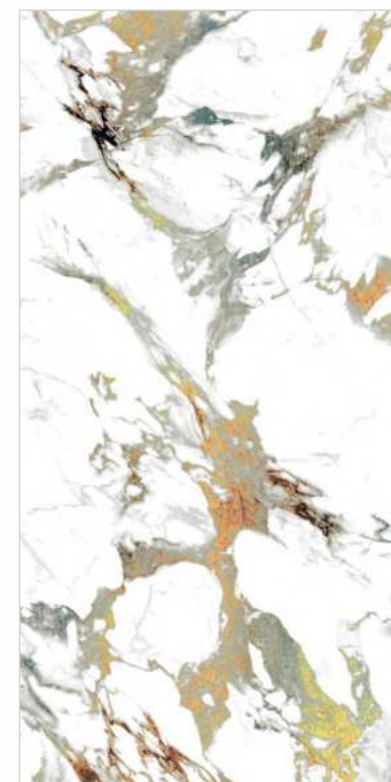

**MOSTER
NATURAL**

**COLOUR
MARBLE
COLLECTION**

MOSTER NATURAL

| Size
600x1200mm

| Surface
Glossy

| Random
04