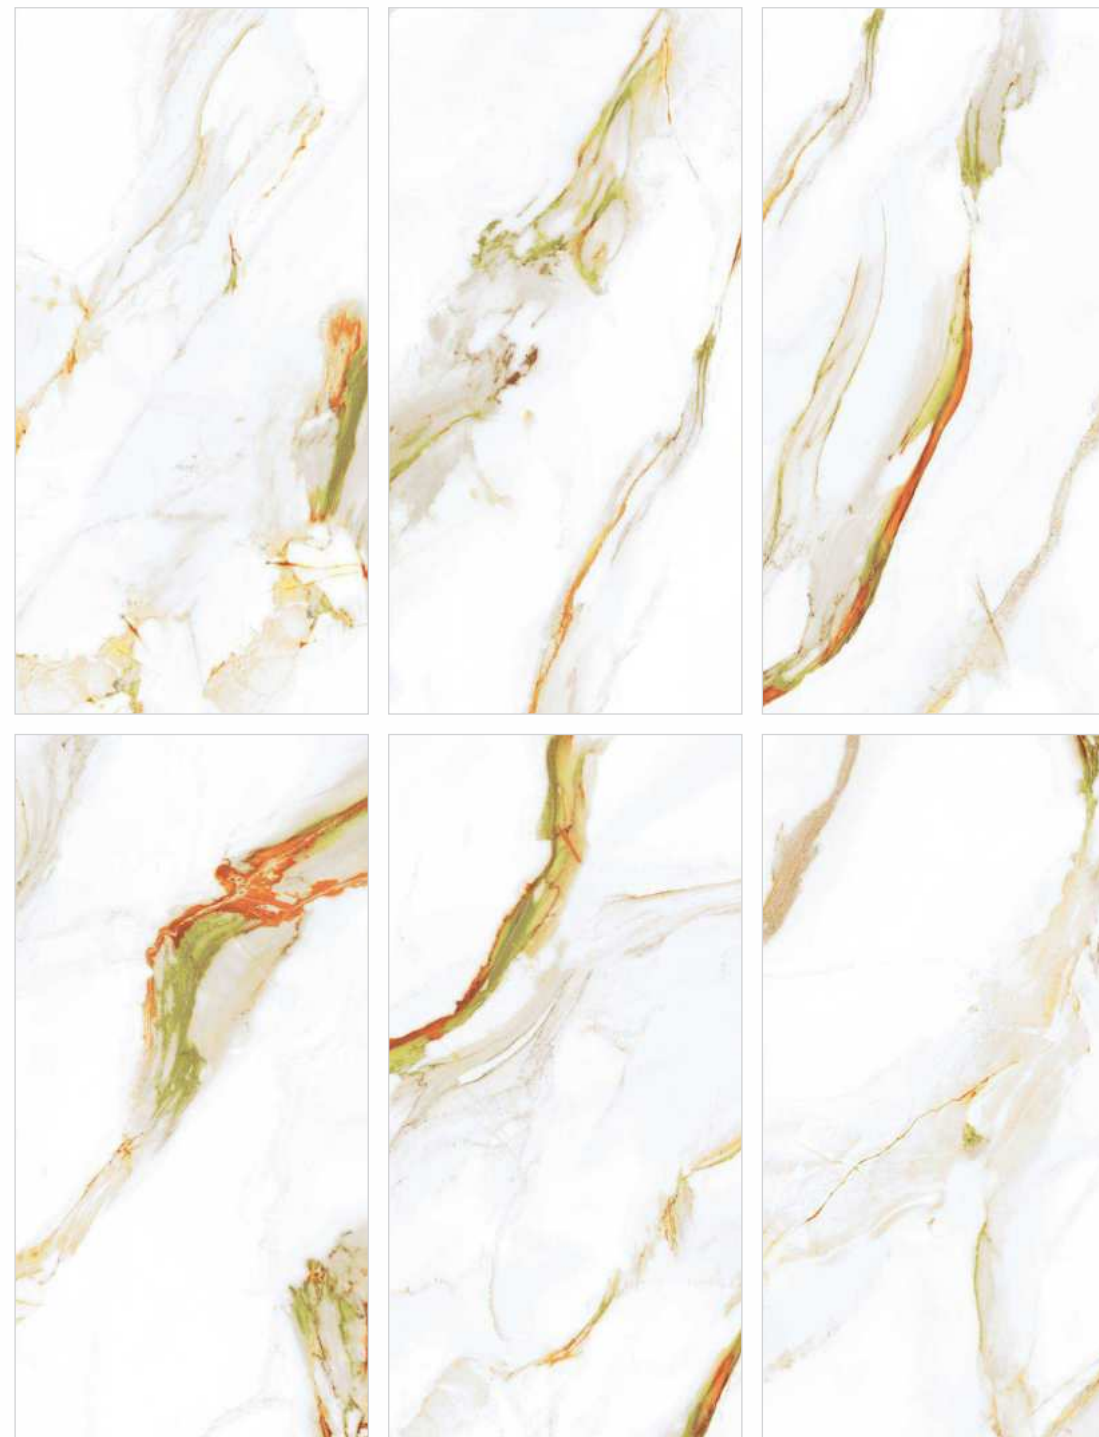

I Random
06

VOLCANO BEIGE

COLOUR
MARBLE
COLLECTION

VOLCANO BEIGE

I Size
600x1200mm

I Surface
Glossy

I Random
06

**VOLCANO
MULTY**