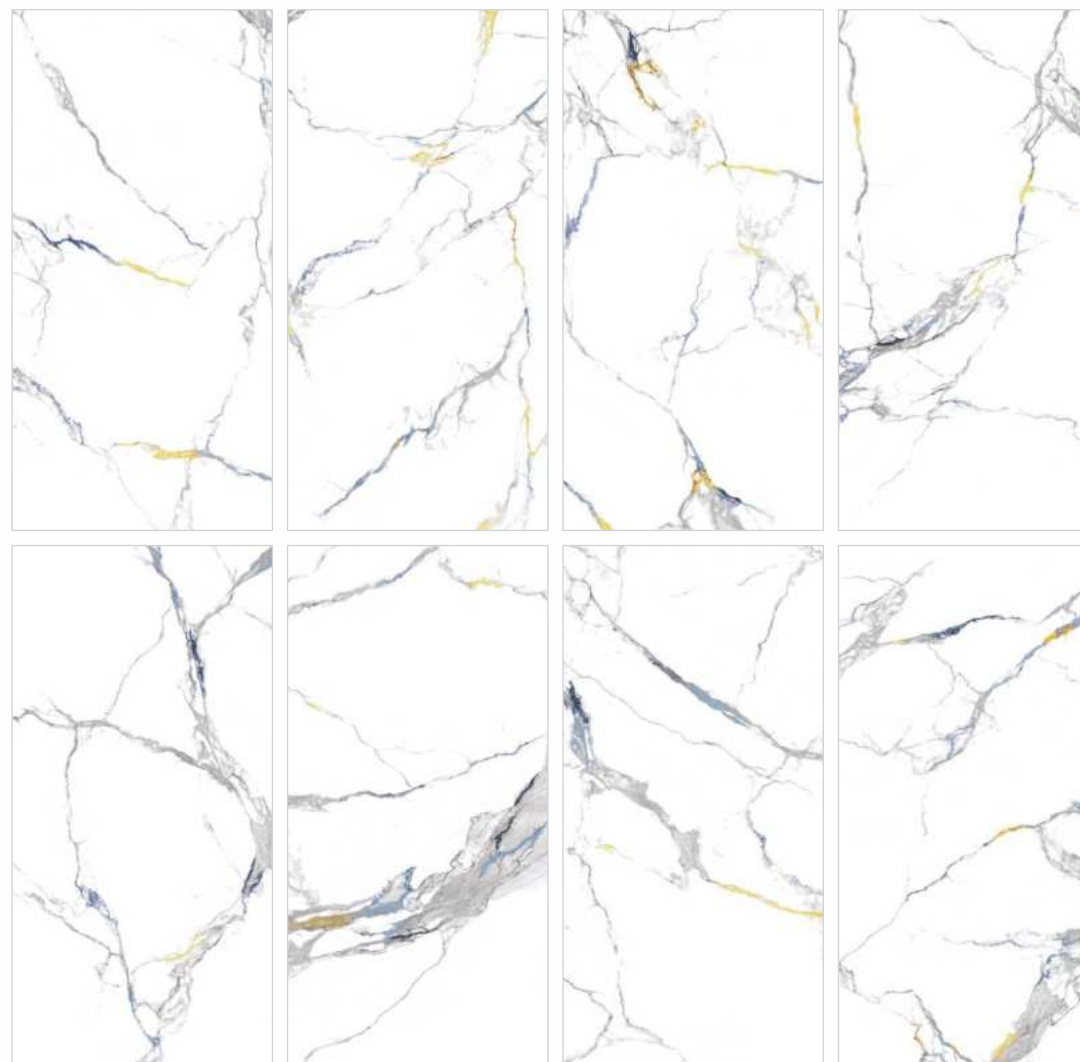

| Surface
Glossy

| Random
04

PORTLAND

COLOUR
MARBLE
COLLECTION

PORTLAND

| Size
600x1200mm

| Surface
Glossy

| Random
08