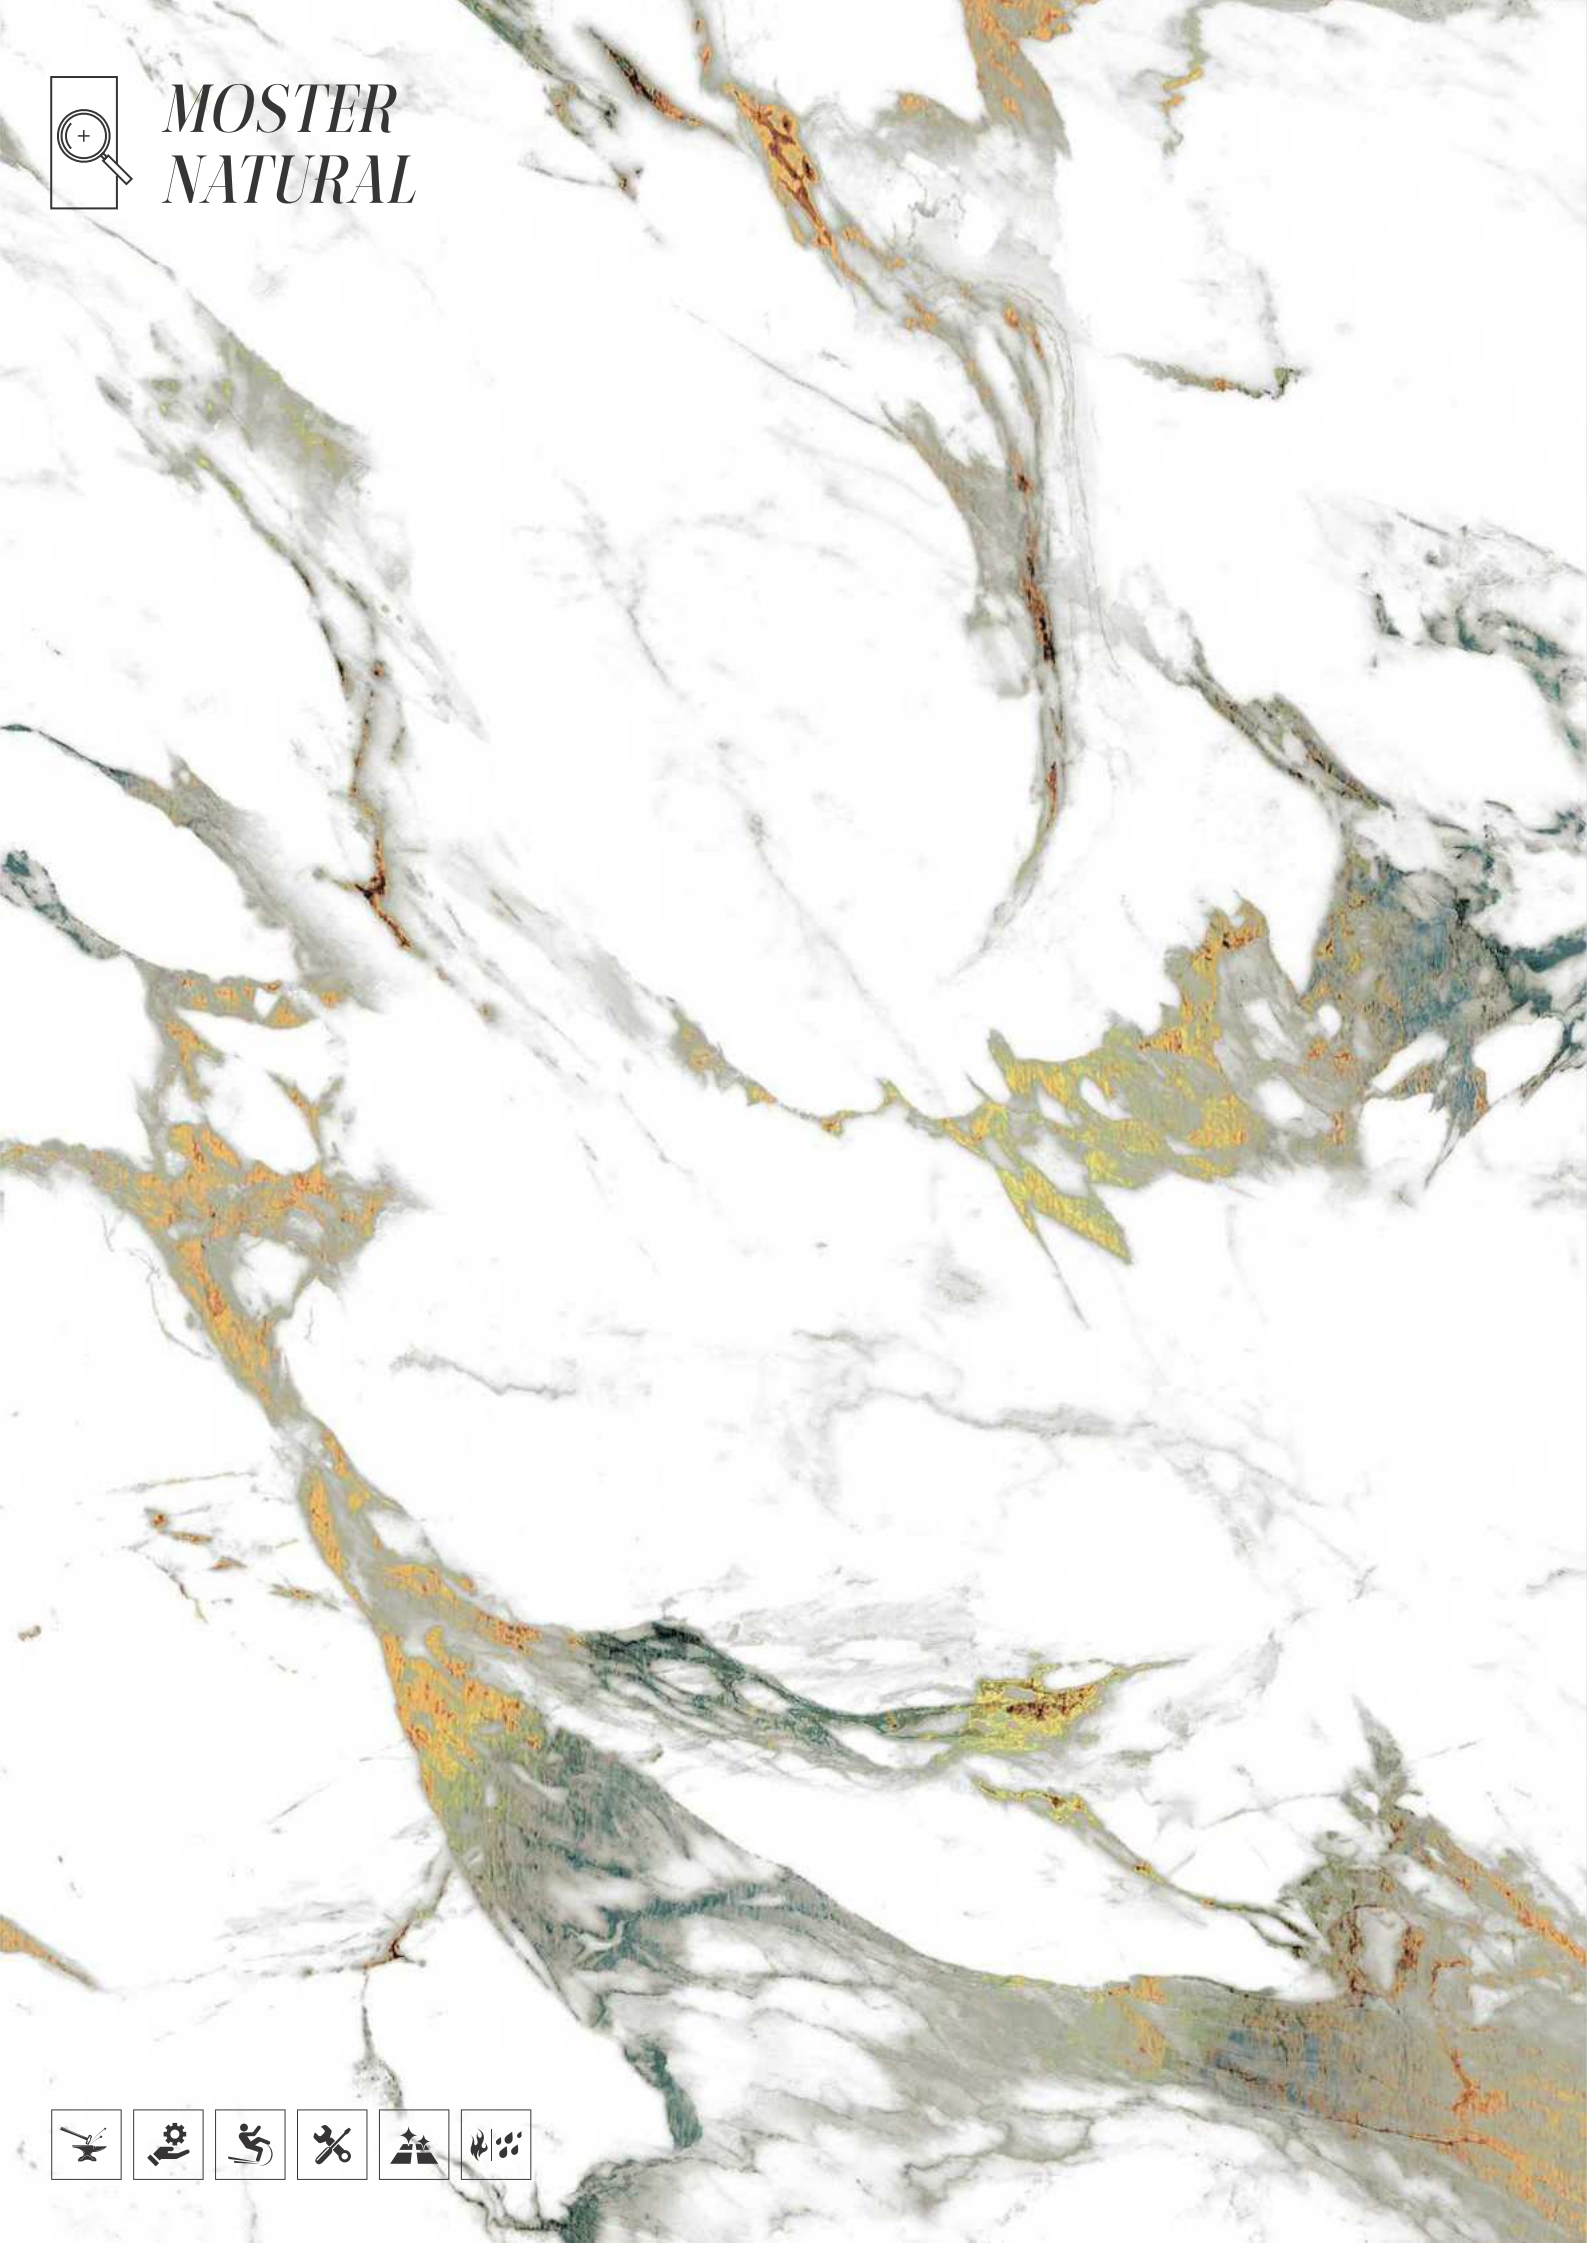

**MOSTER
NATURAL**

**COLOUR
MARBLE
COLLECTION**

MOSTER NATURAL

| Size
600x1200mm

| Surface
Glossy

| Random
04