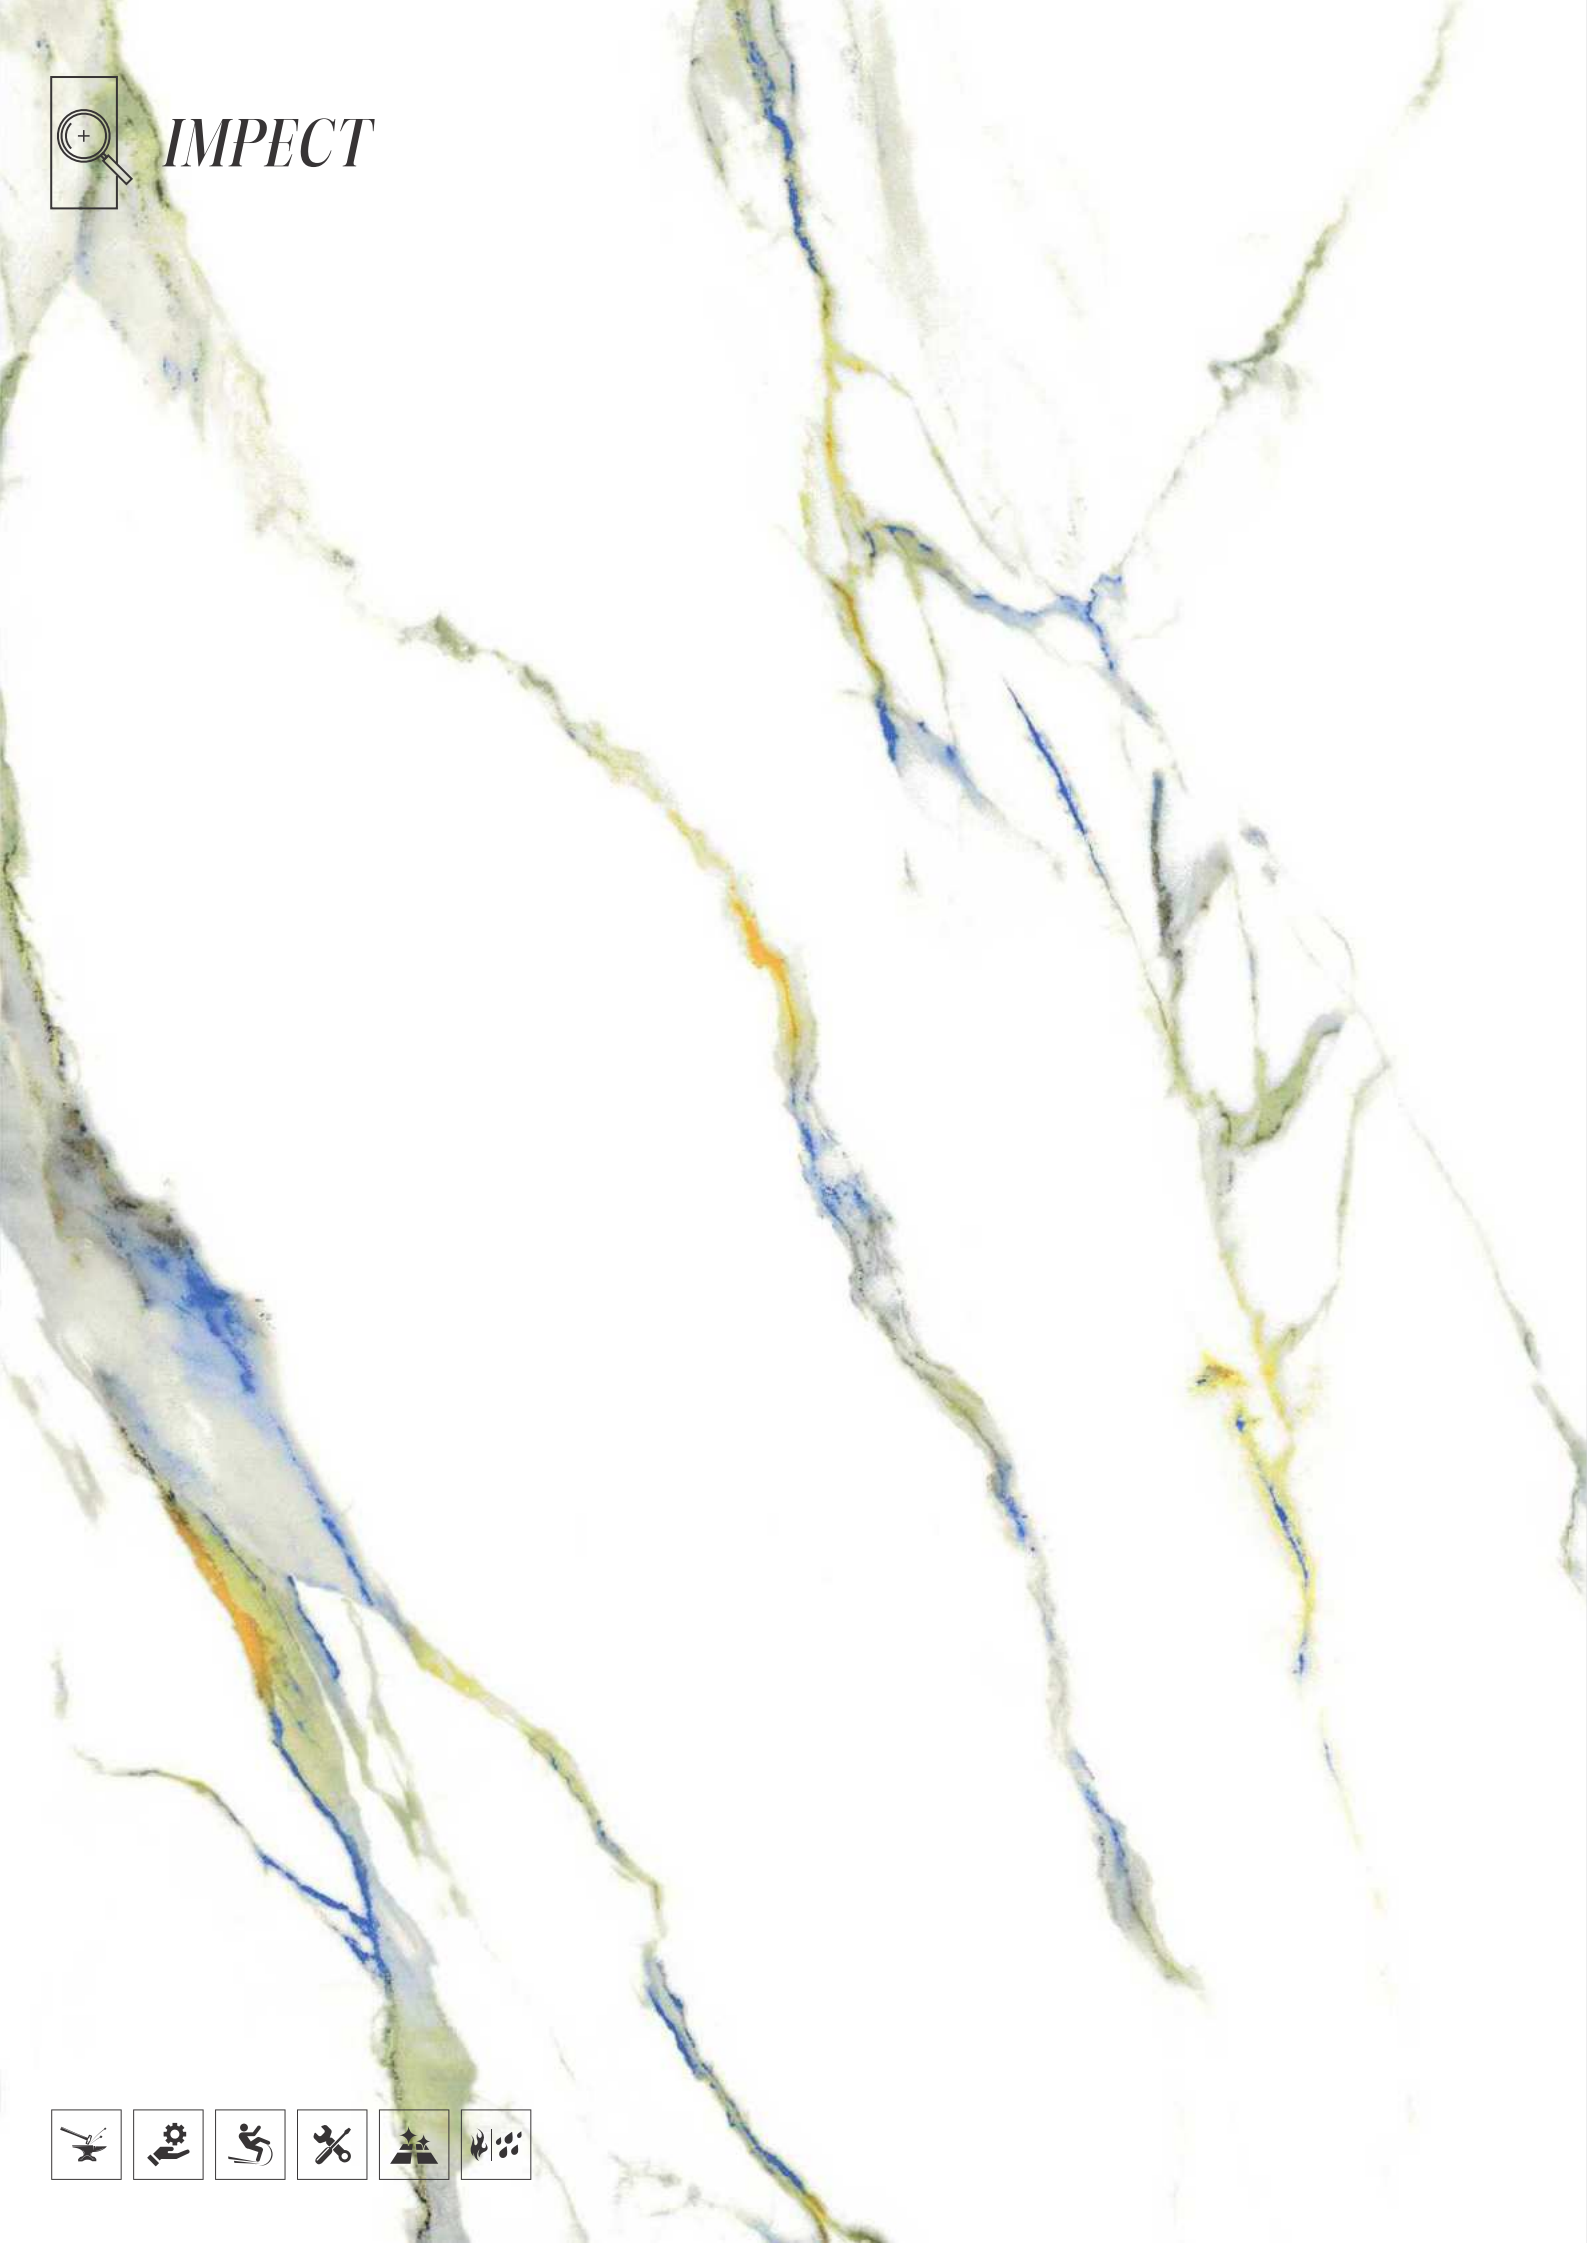

IMPECT

COLOUR
MARBLE
COLLECTION

IMPECT

I Size
600x1200mm

I Surface
Glossy

I Random
04

**LENIN
BEIGE**

**COLOUR
MARBLE
COLLECTION**