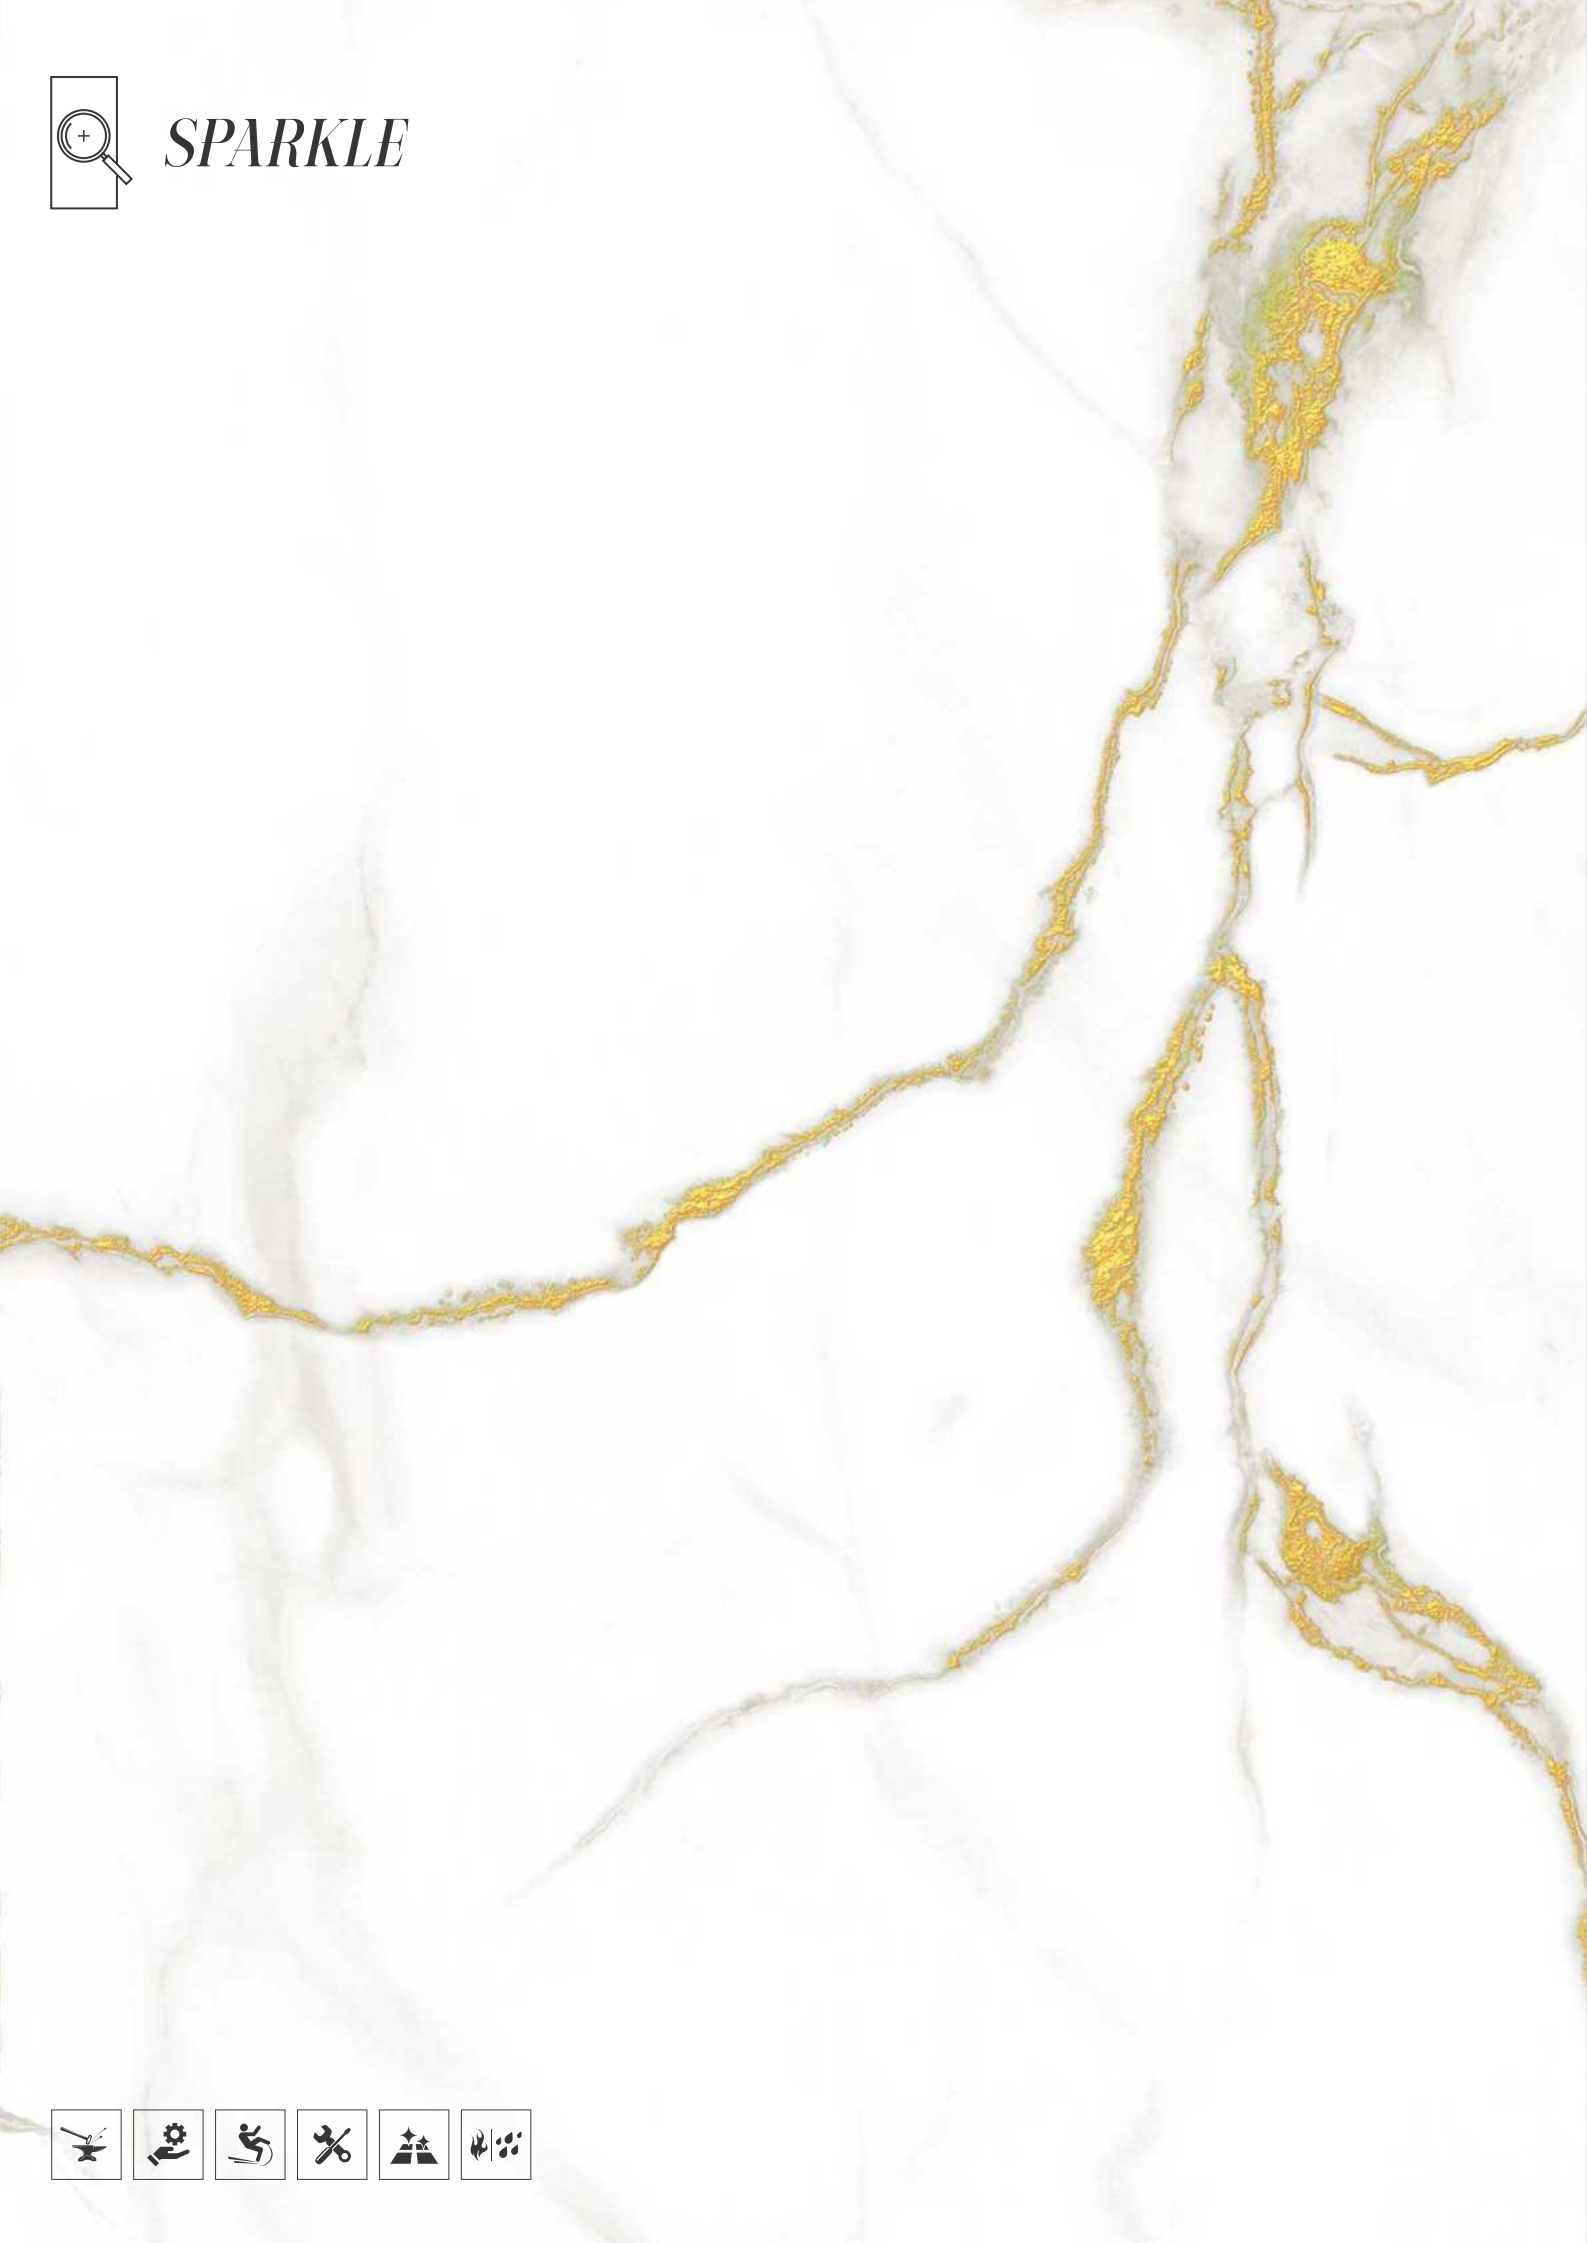

I Random
06

SPARKLE

COLOUR
MARBLE
COLLECTION

SPARKLE

I Size
600x1200mm

I Surface
Glossy

I Random
04

SPATULA