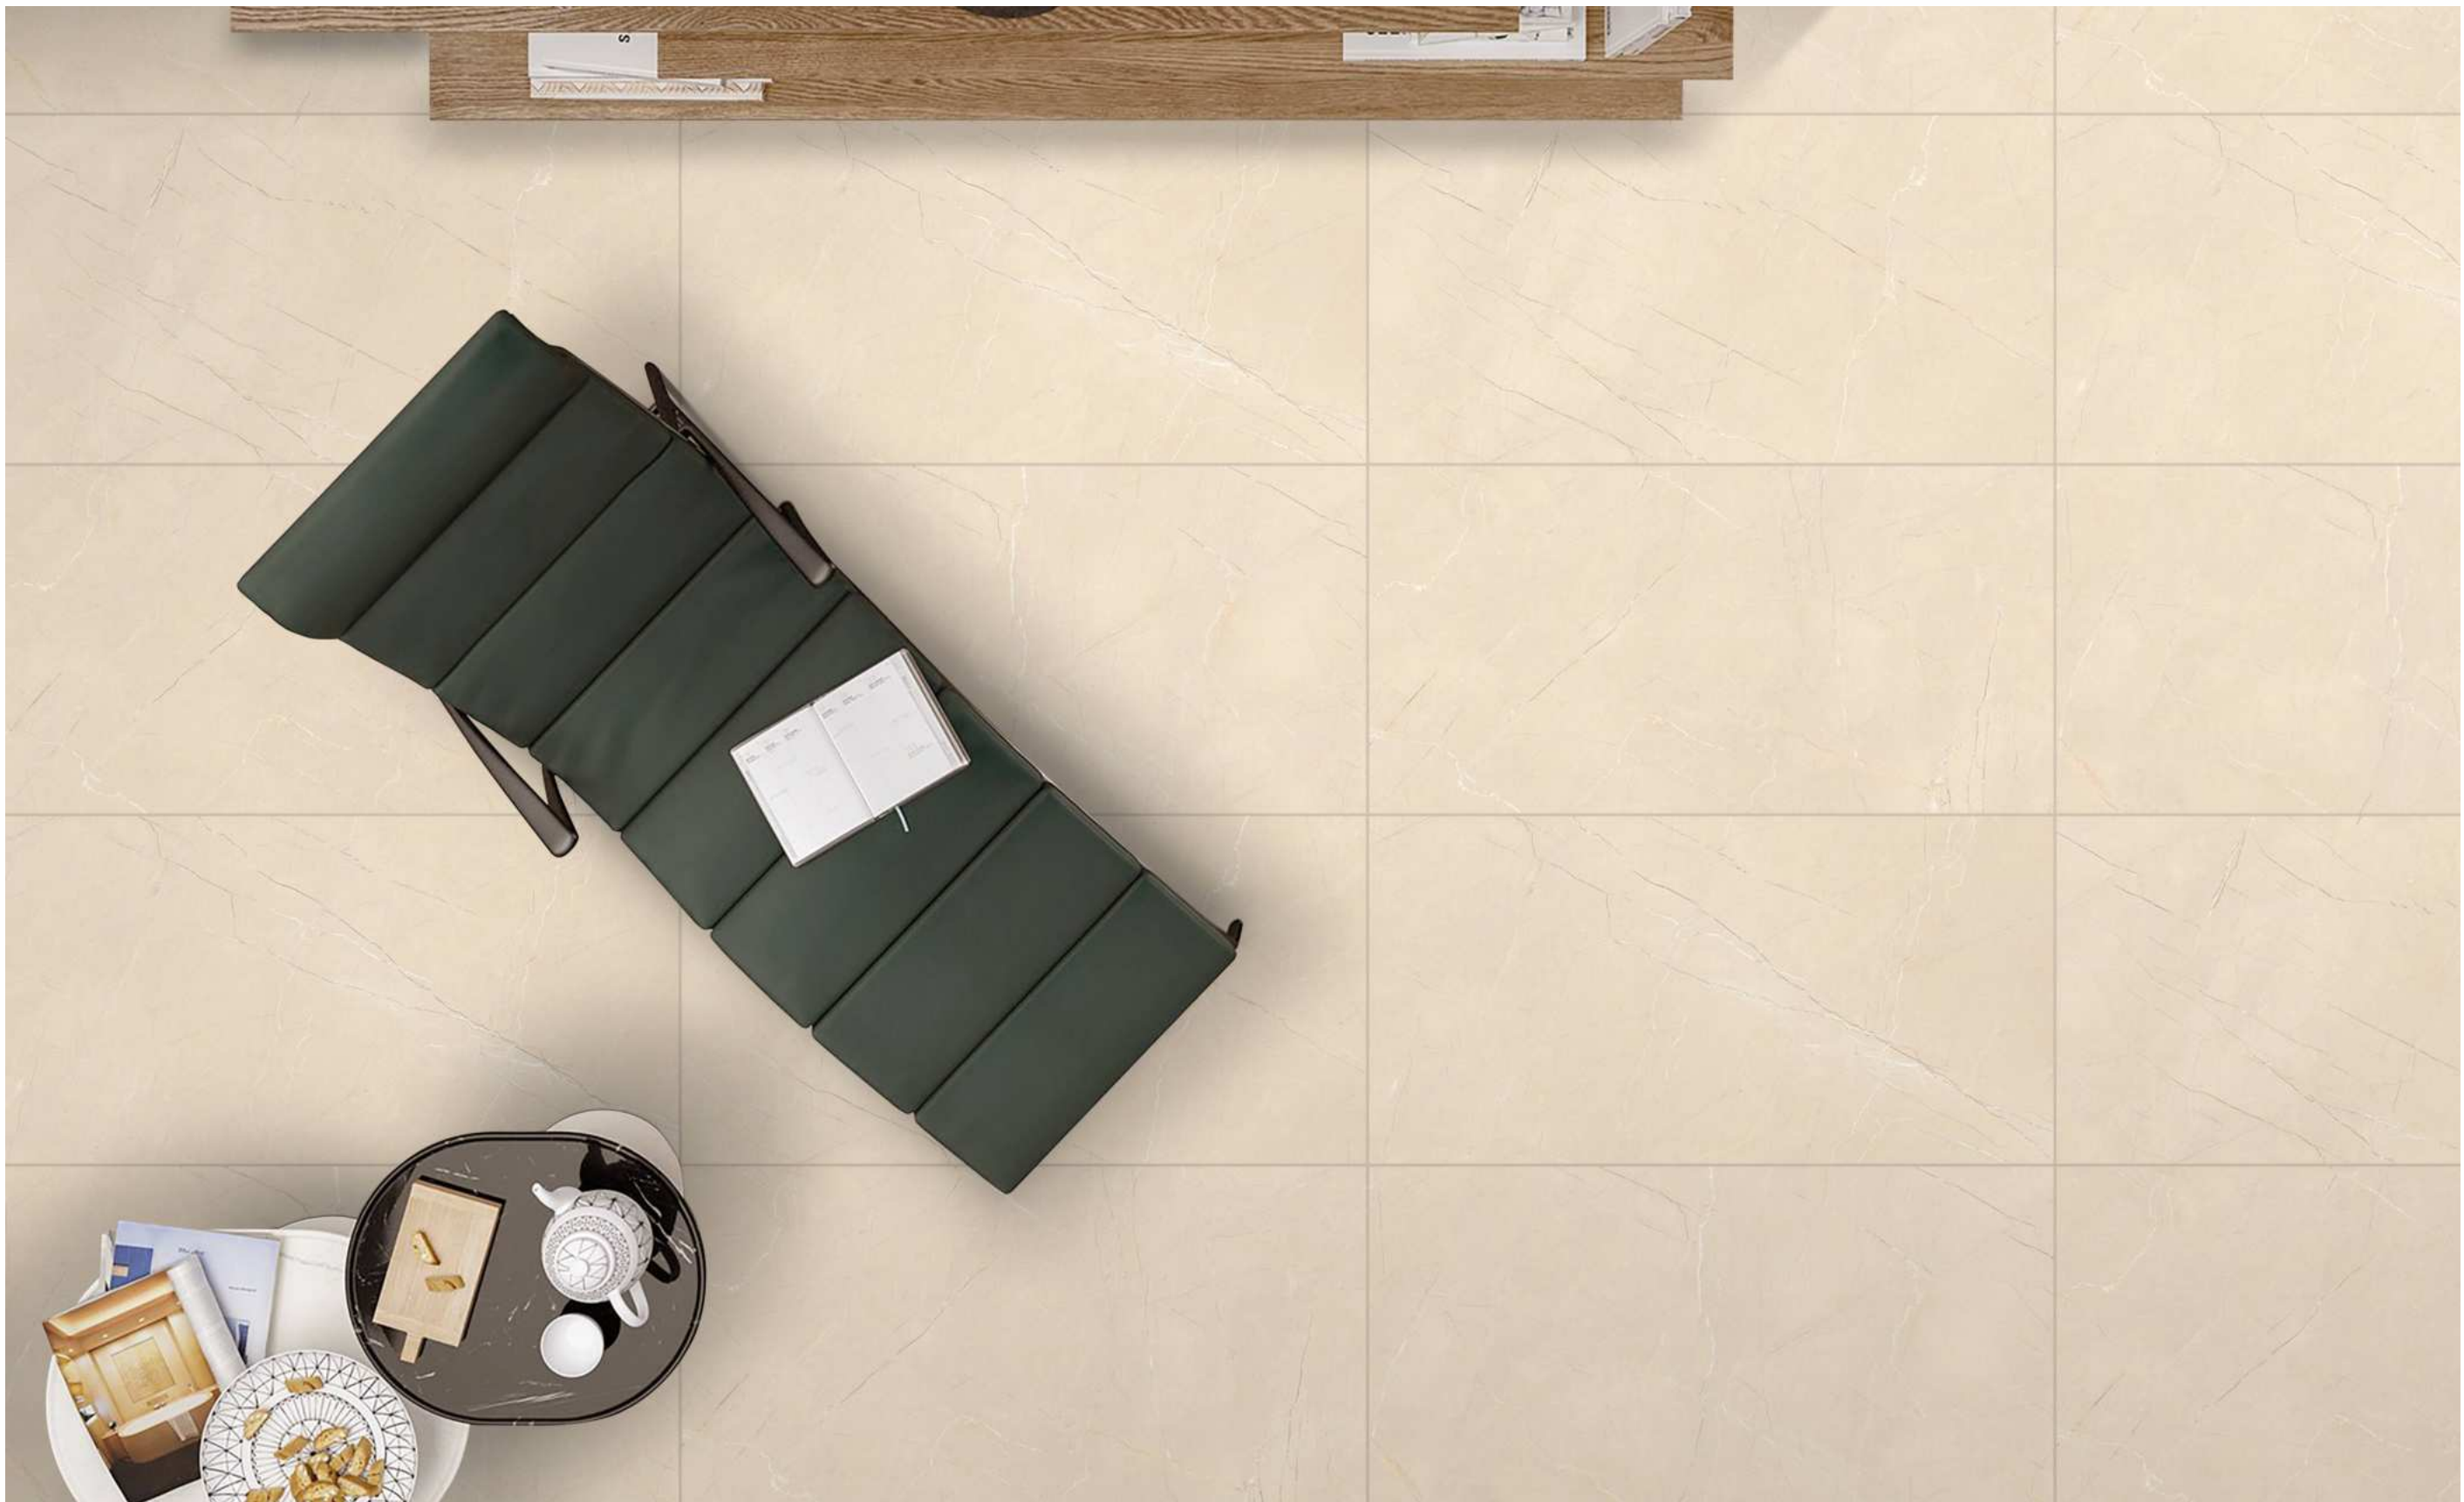

| Floor
FUSION BEIGE

MATT
COLLECTION