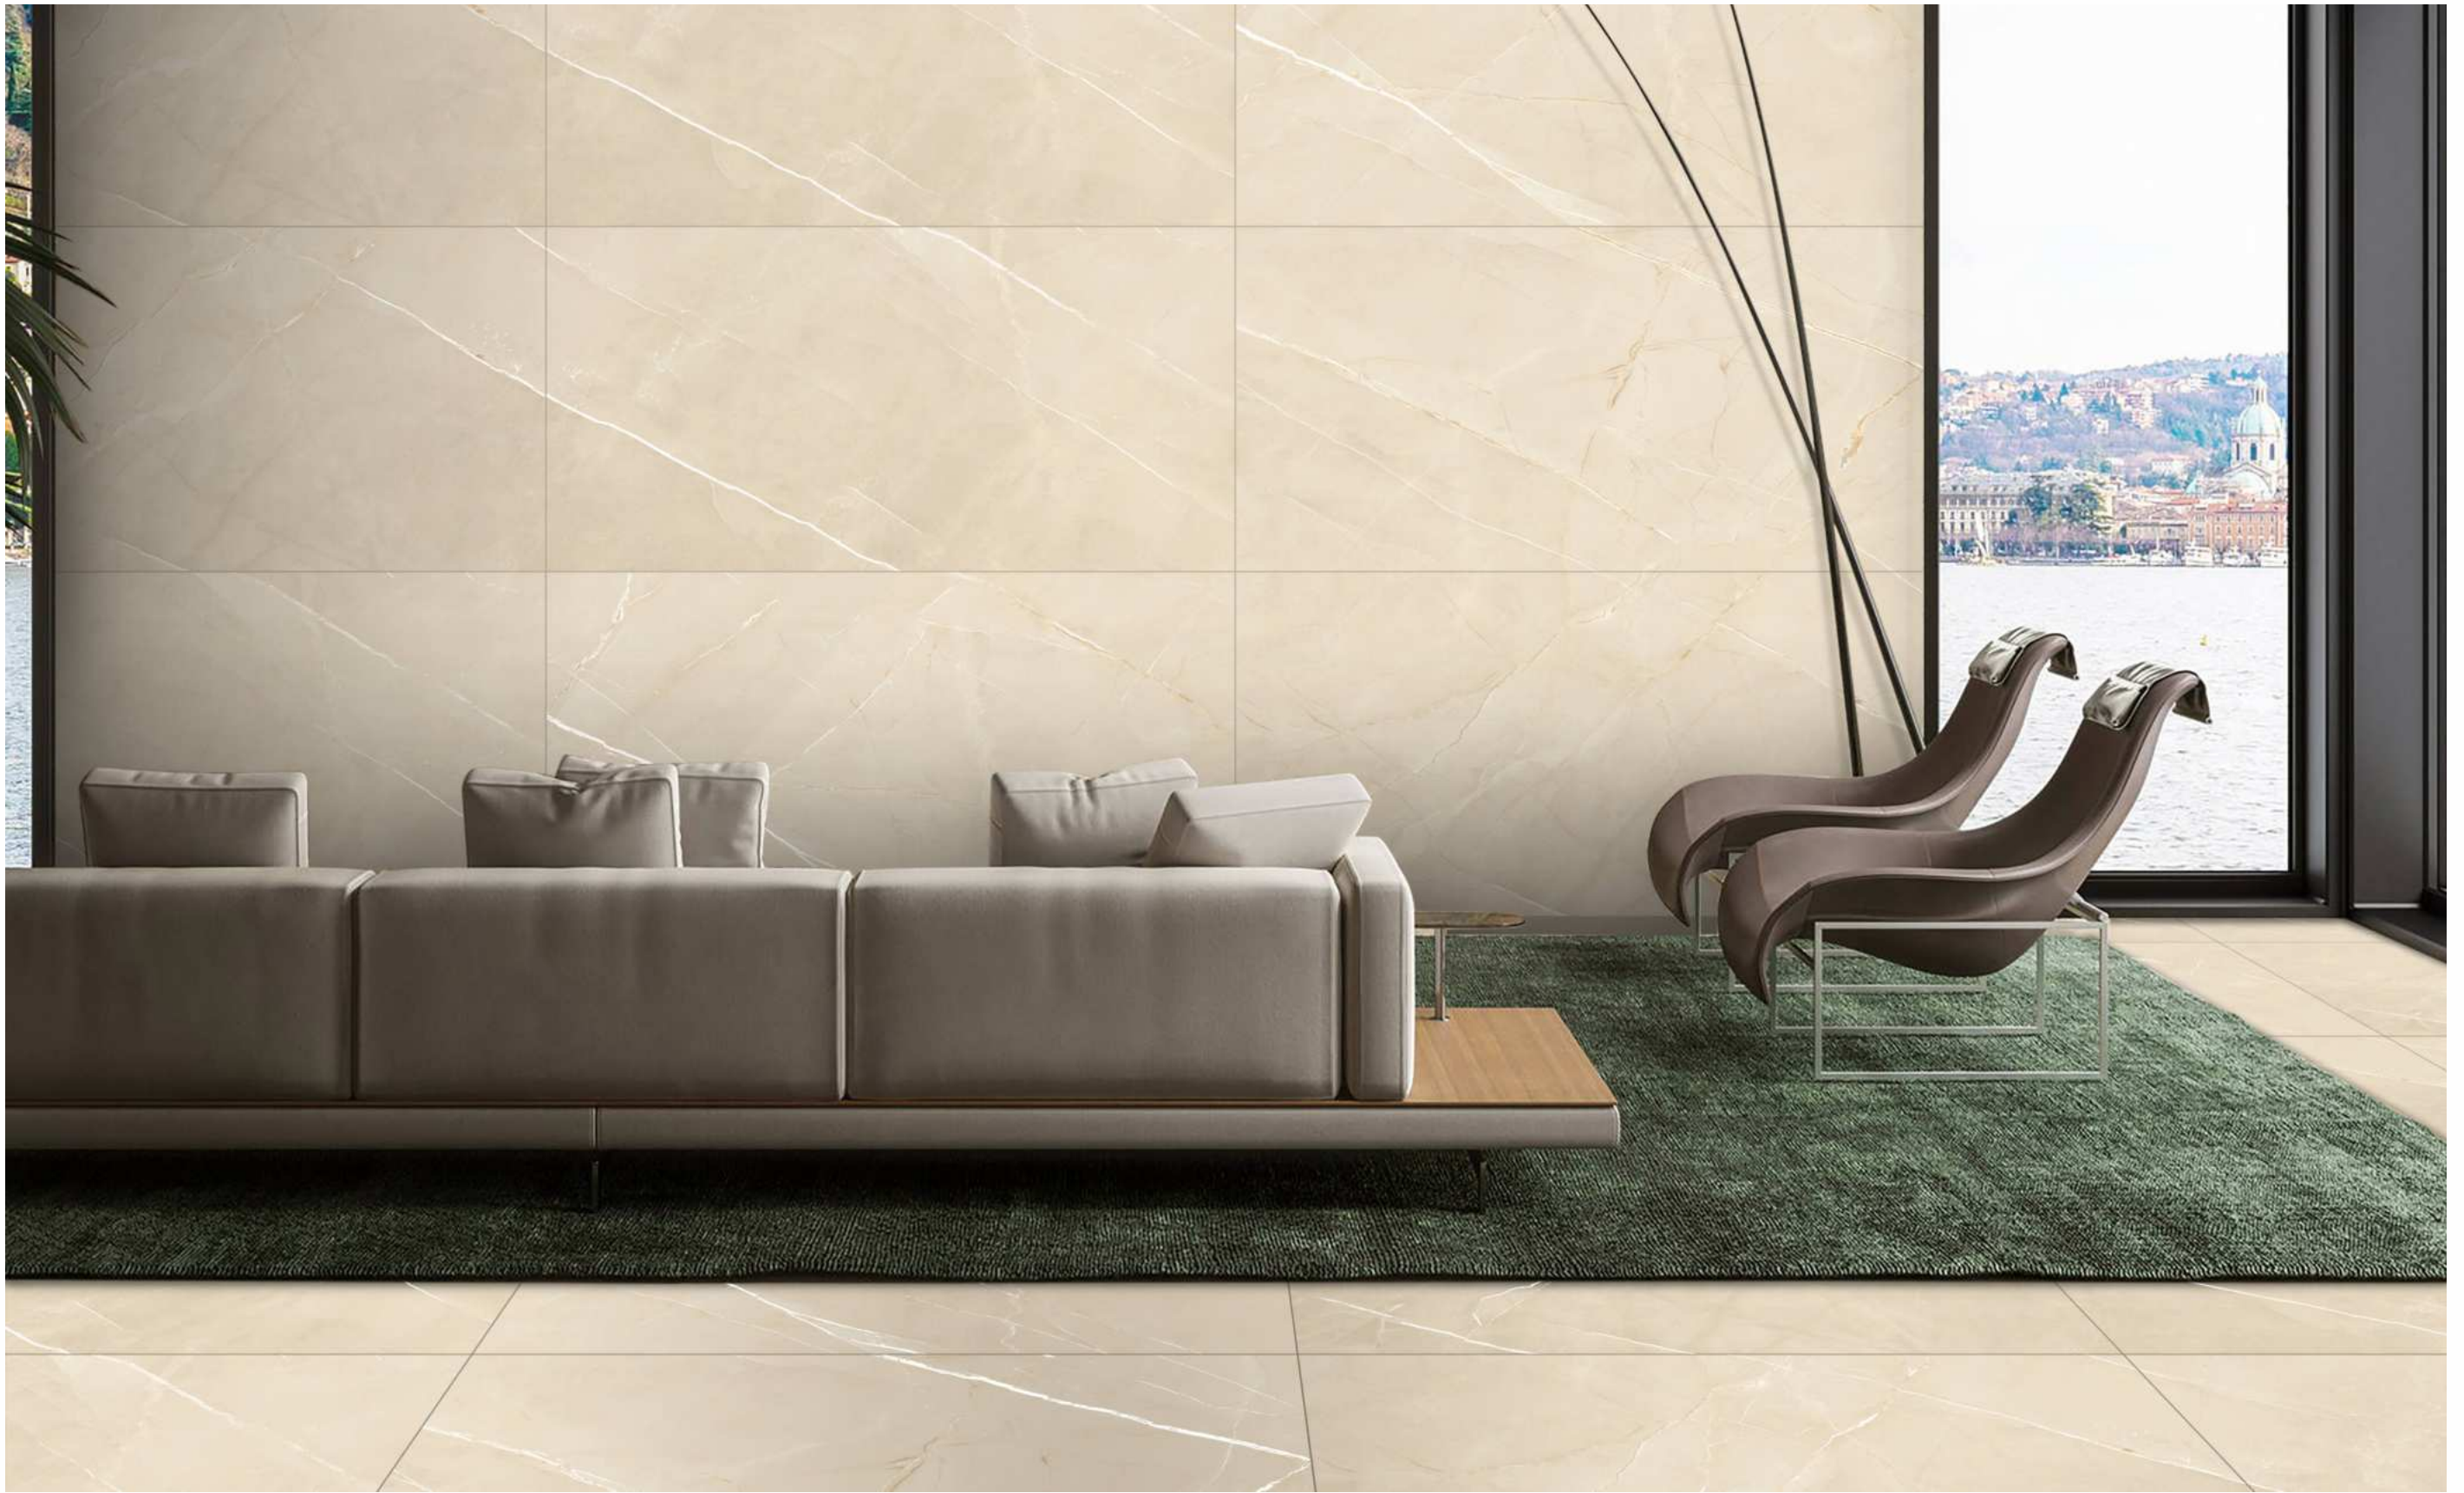

| Wall & Floor
ATHENA SPACE

CARVING
COLLECTION