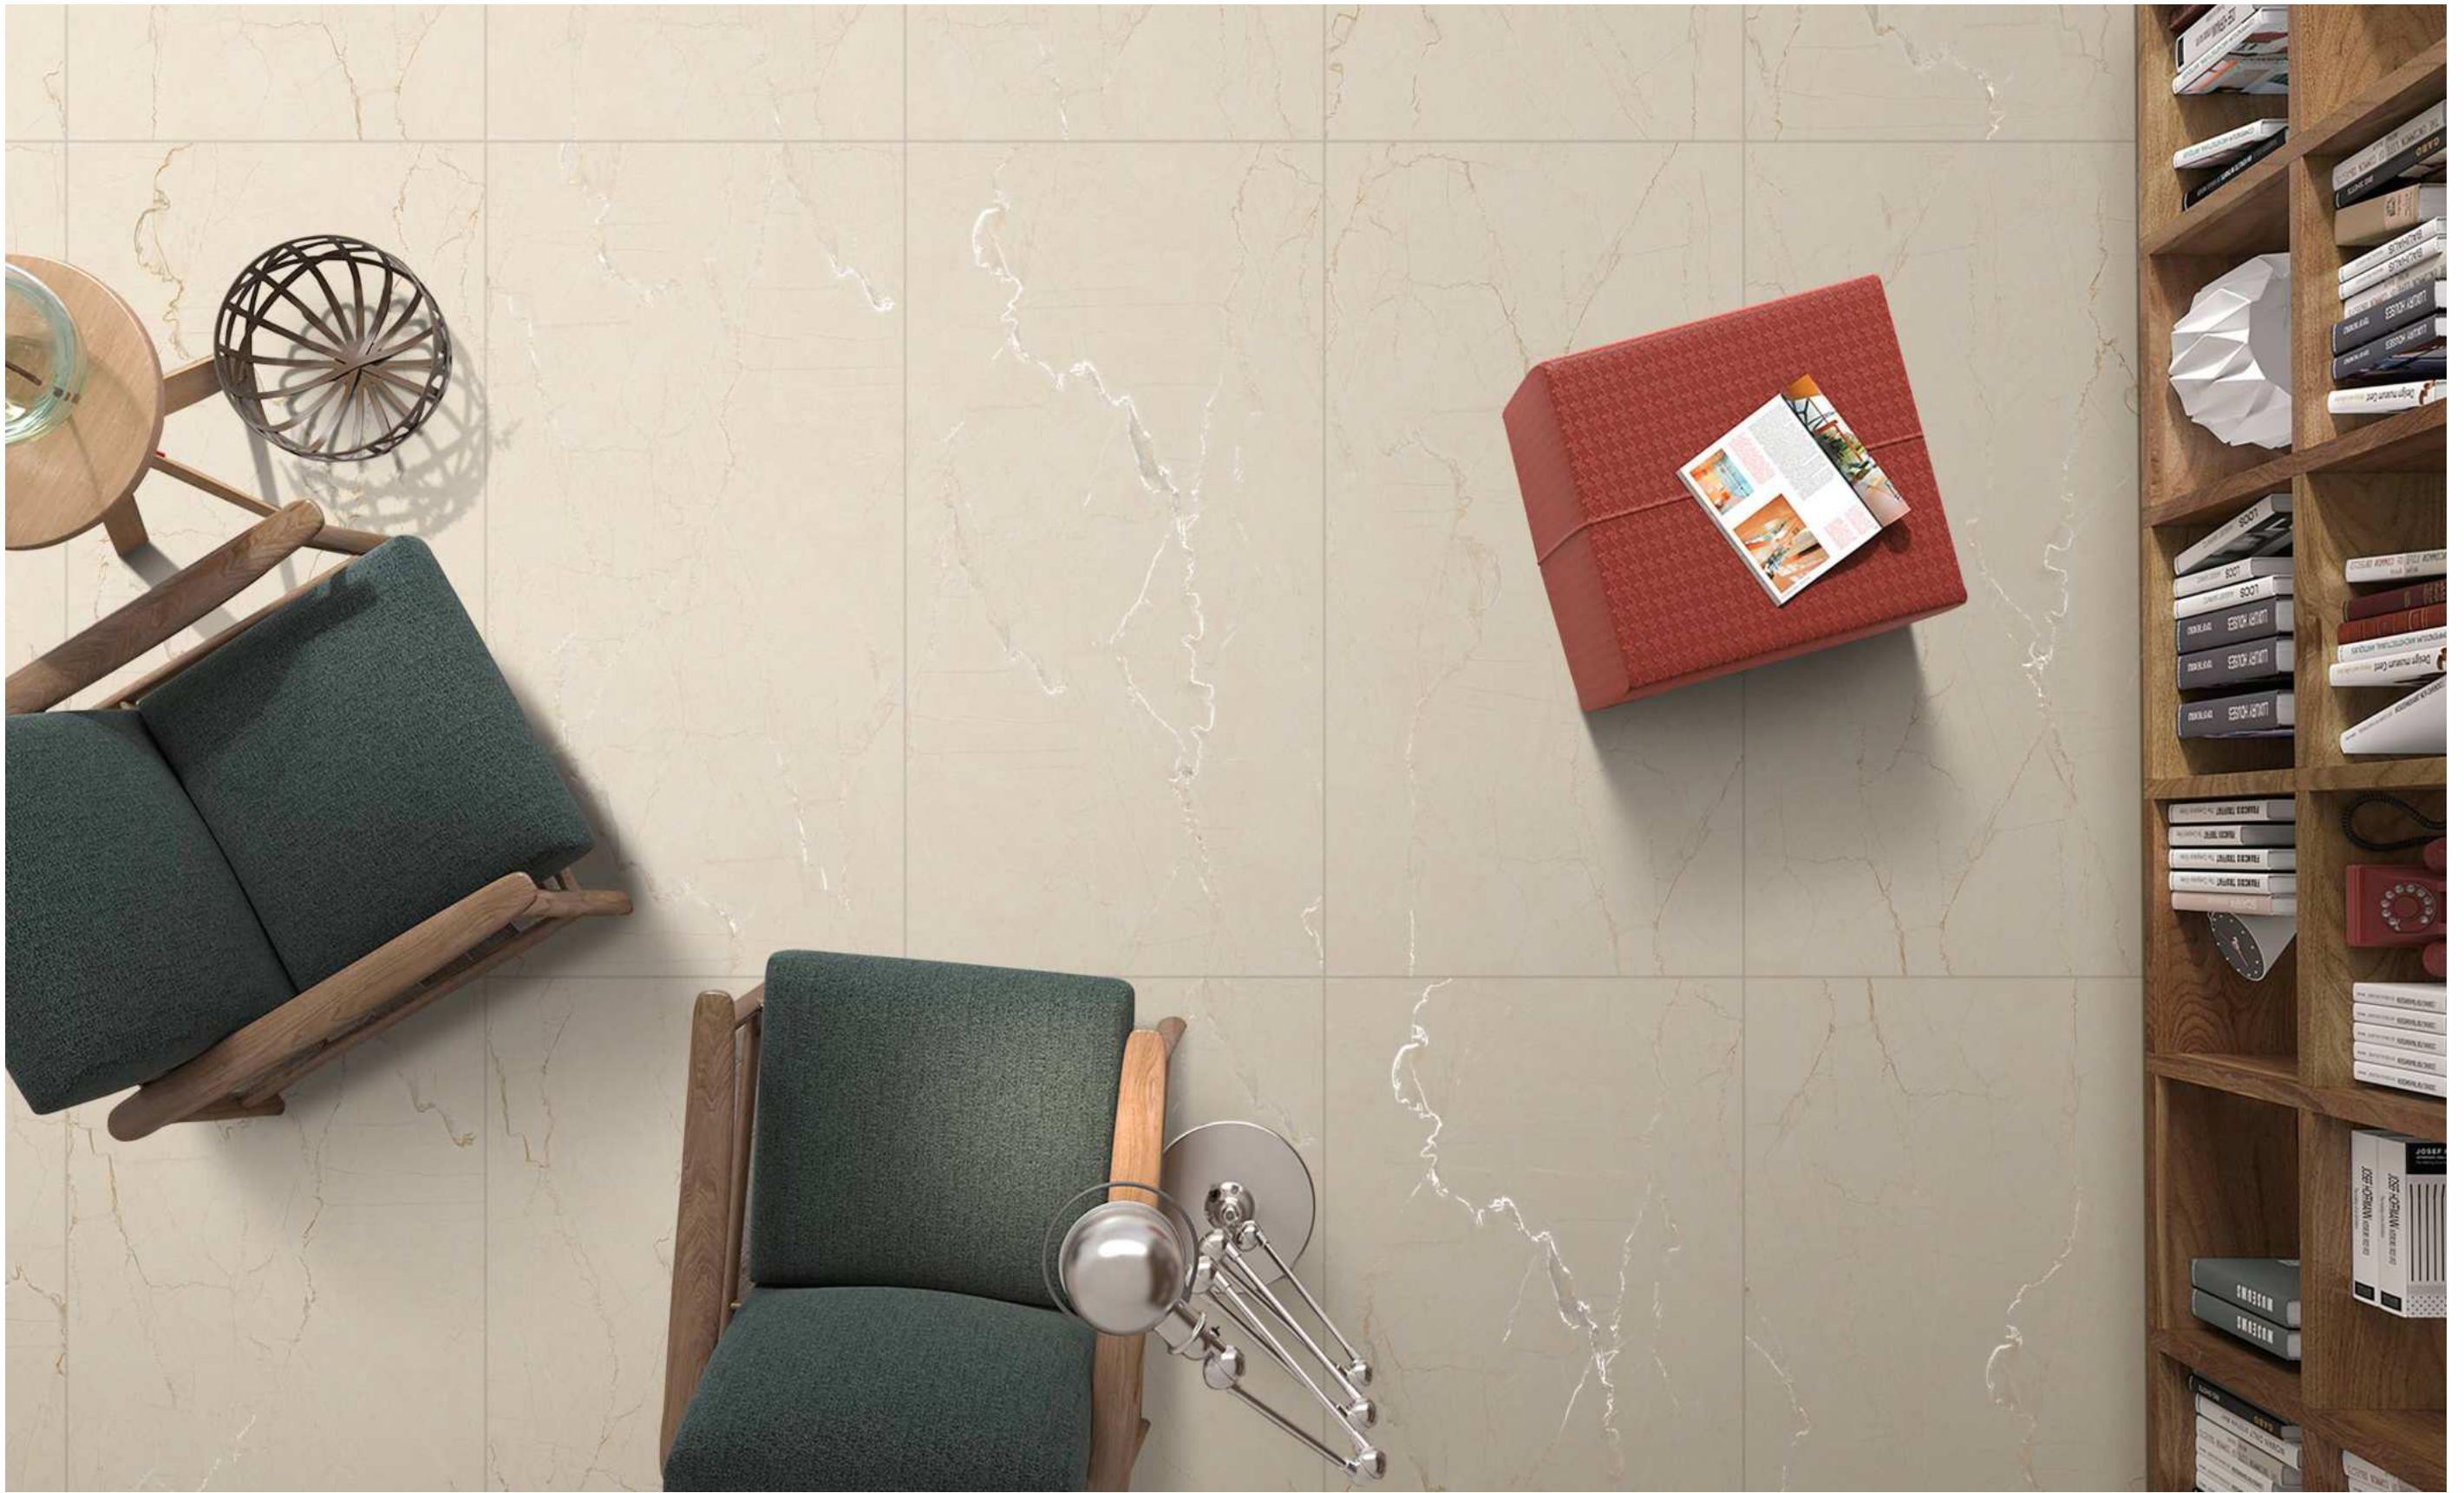

| Floor  
**BELLEZA TIDIOS**

**CARVING**  
COLLECTION

ANTIC  
BEIGE

CARVING  
COLLECTION

ANTIC BEIGE

| Size  
600x1200mm

| Surface  
Carving

| Random  
05