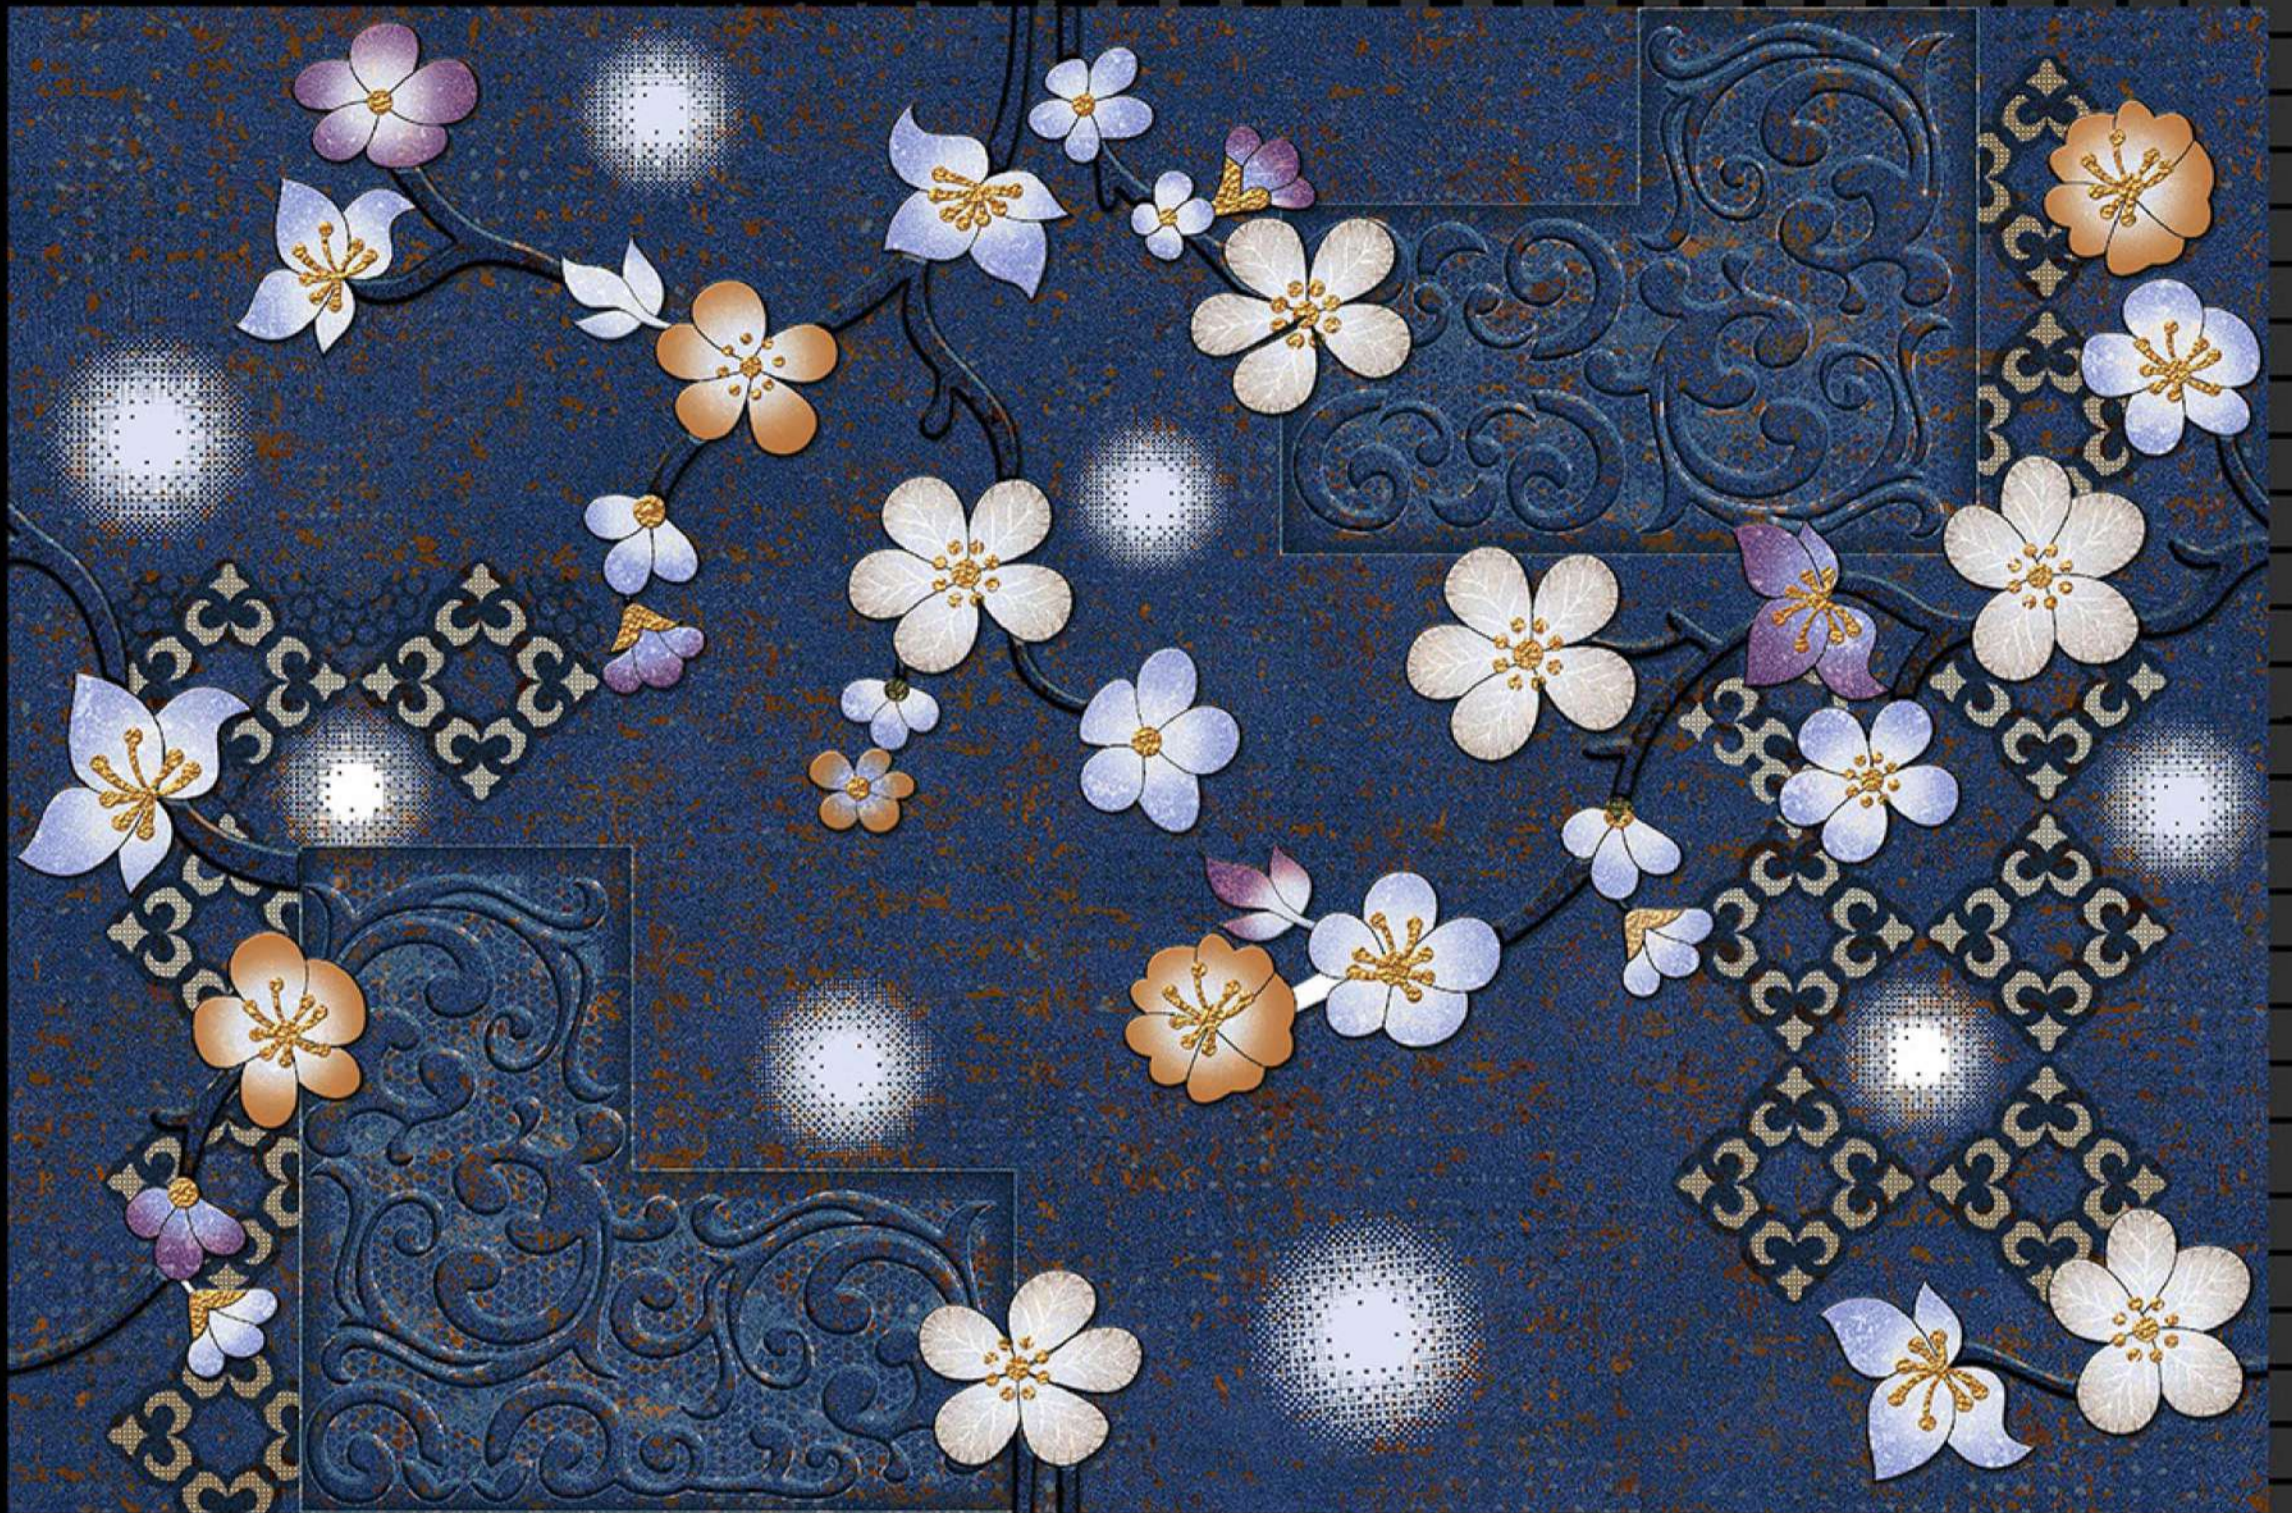

SIZE - 12 X 18

Glossy Series

HL-1