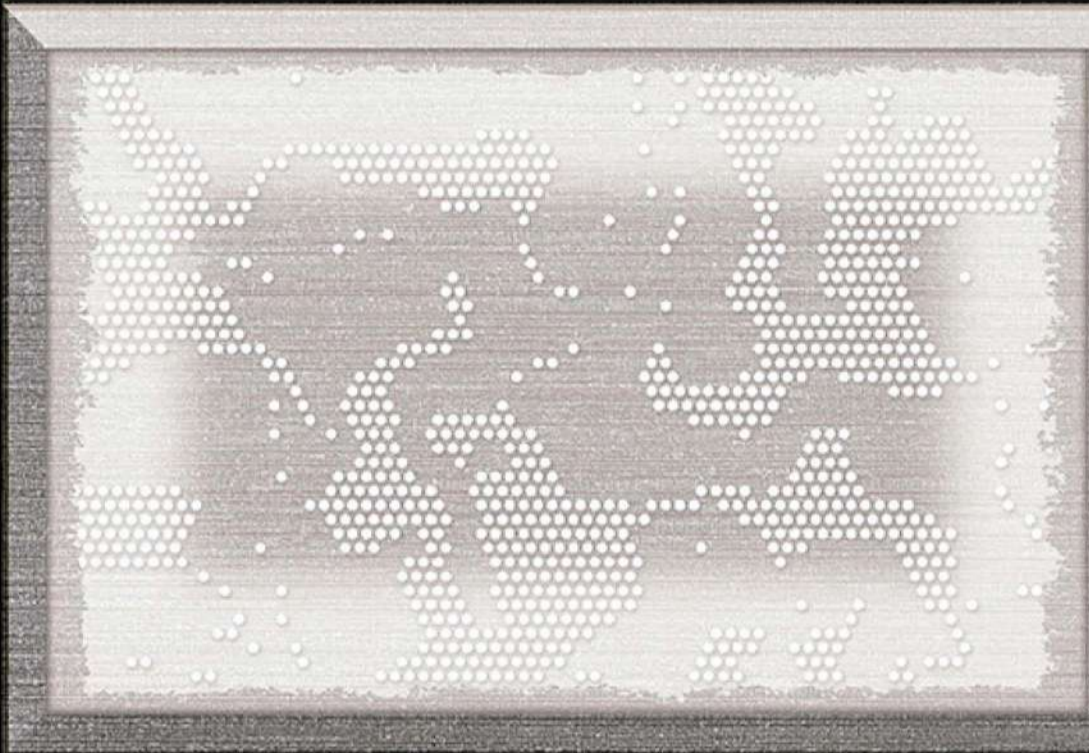

SIZE - 12 X 18

Glossy Series

HL-1

Light

Light

SIZE - 12 X 18

Glossy Series

HL-1