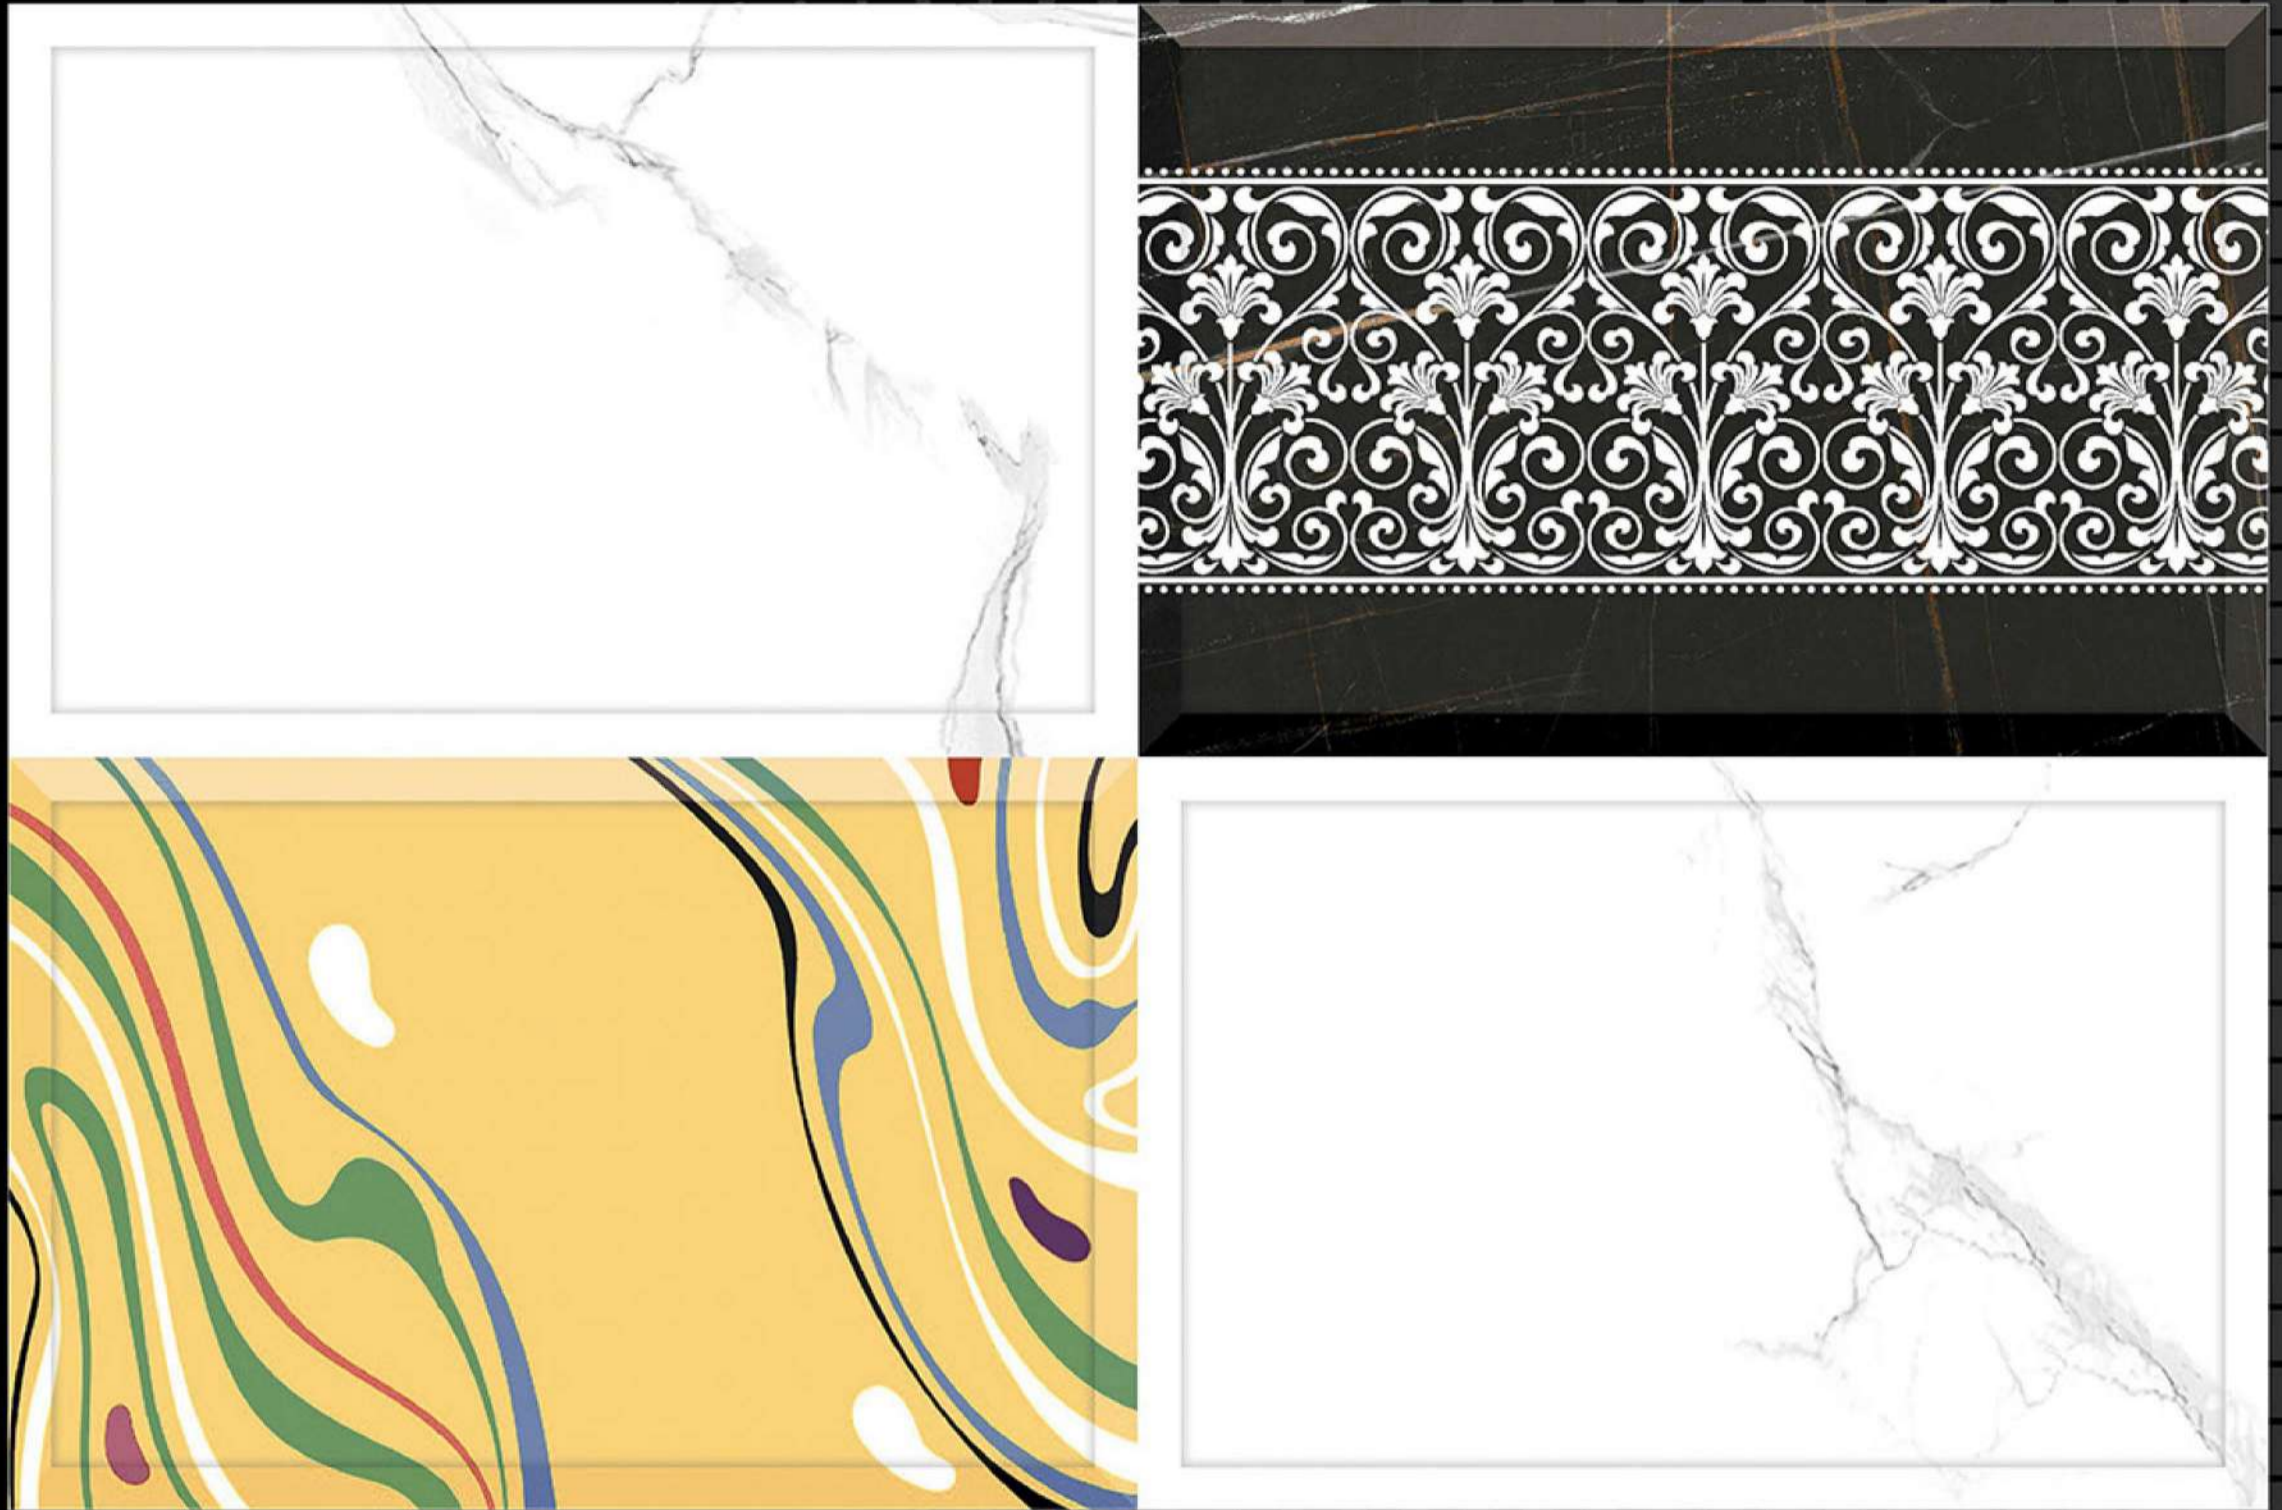

HL-1

Light

Dark

SIZE - 12 X 18

Glossy Series

HL-1

Light

Light