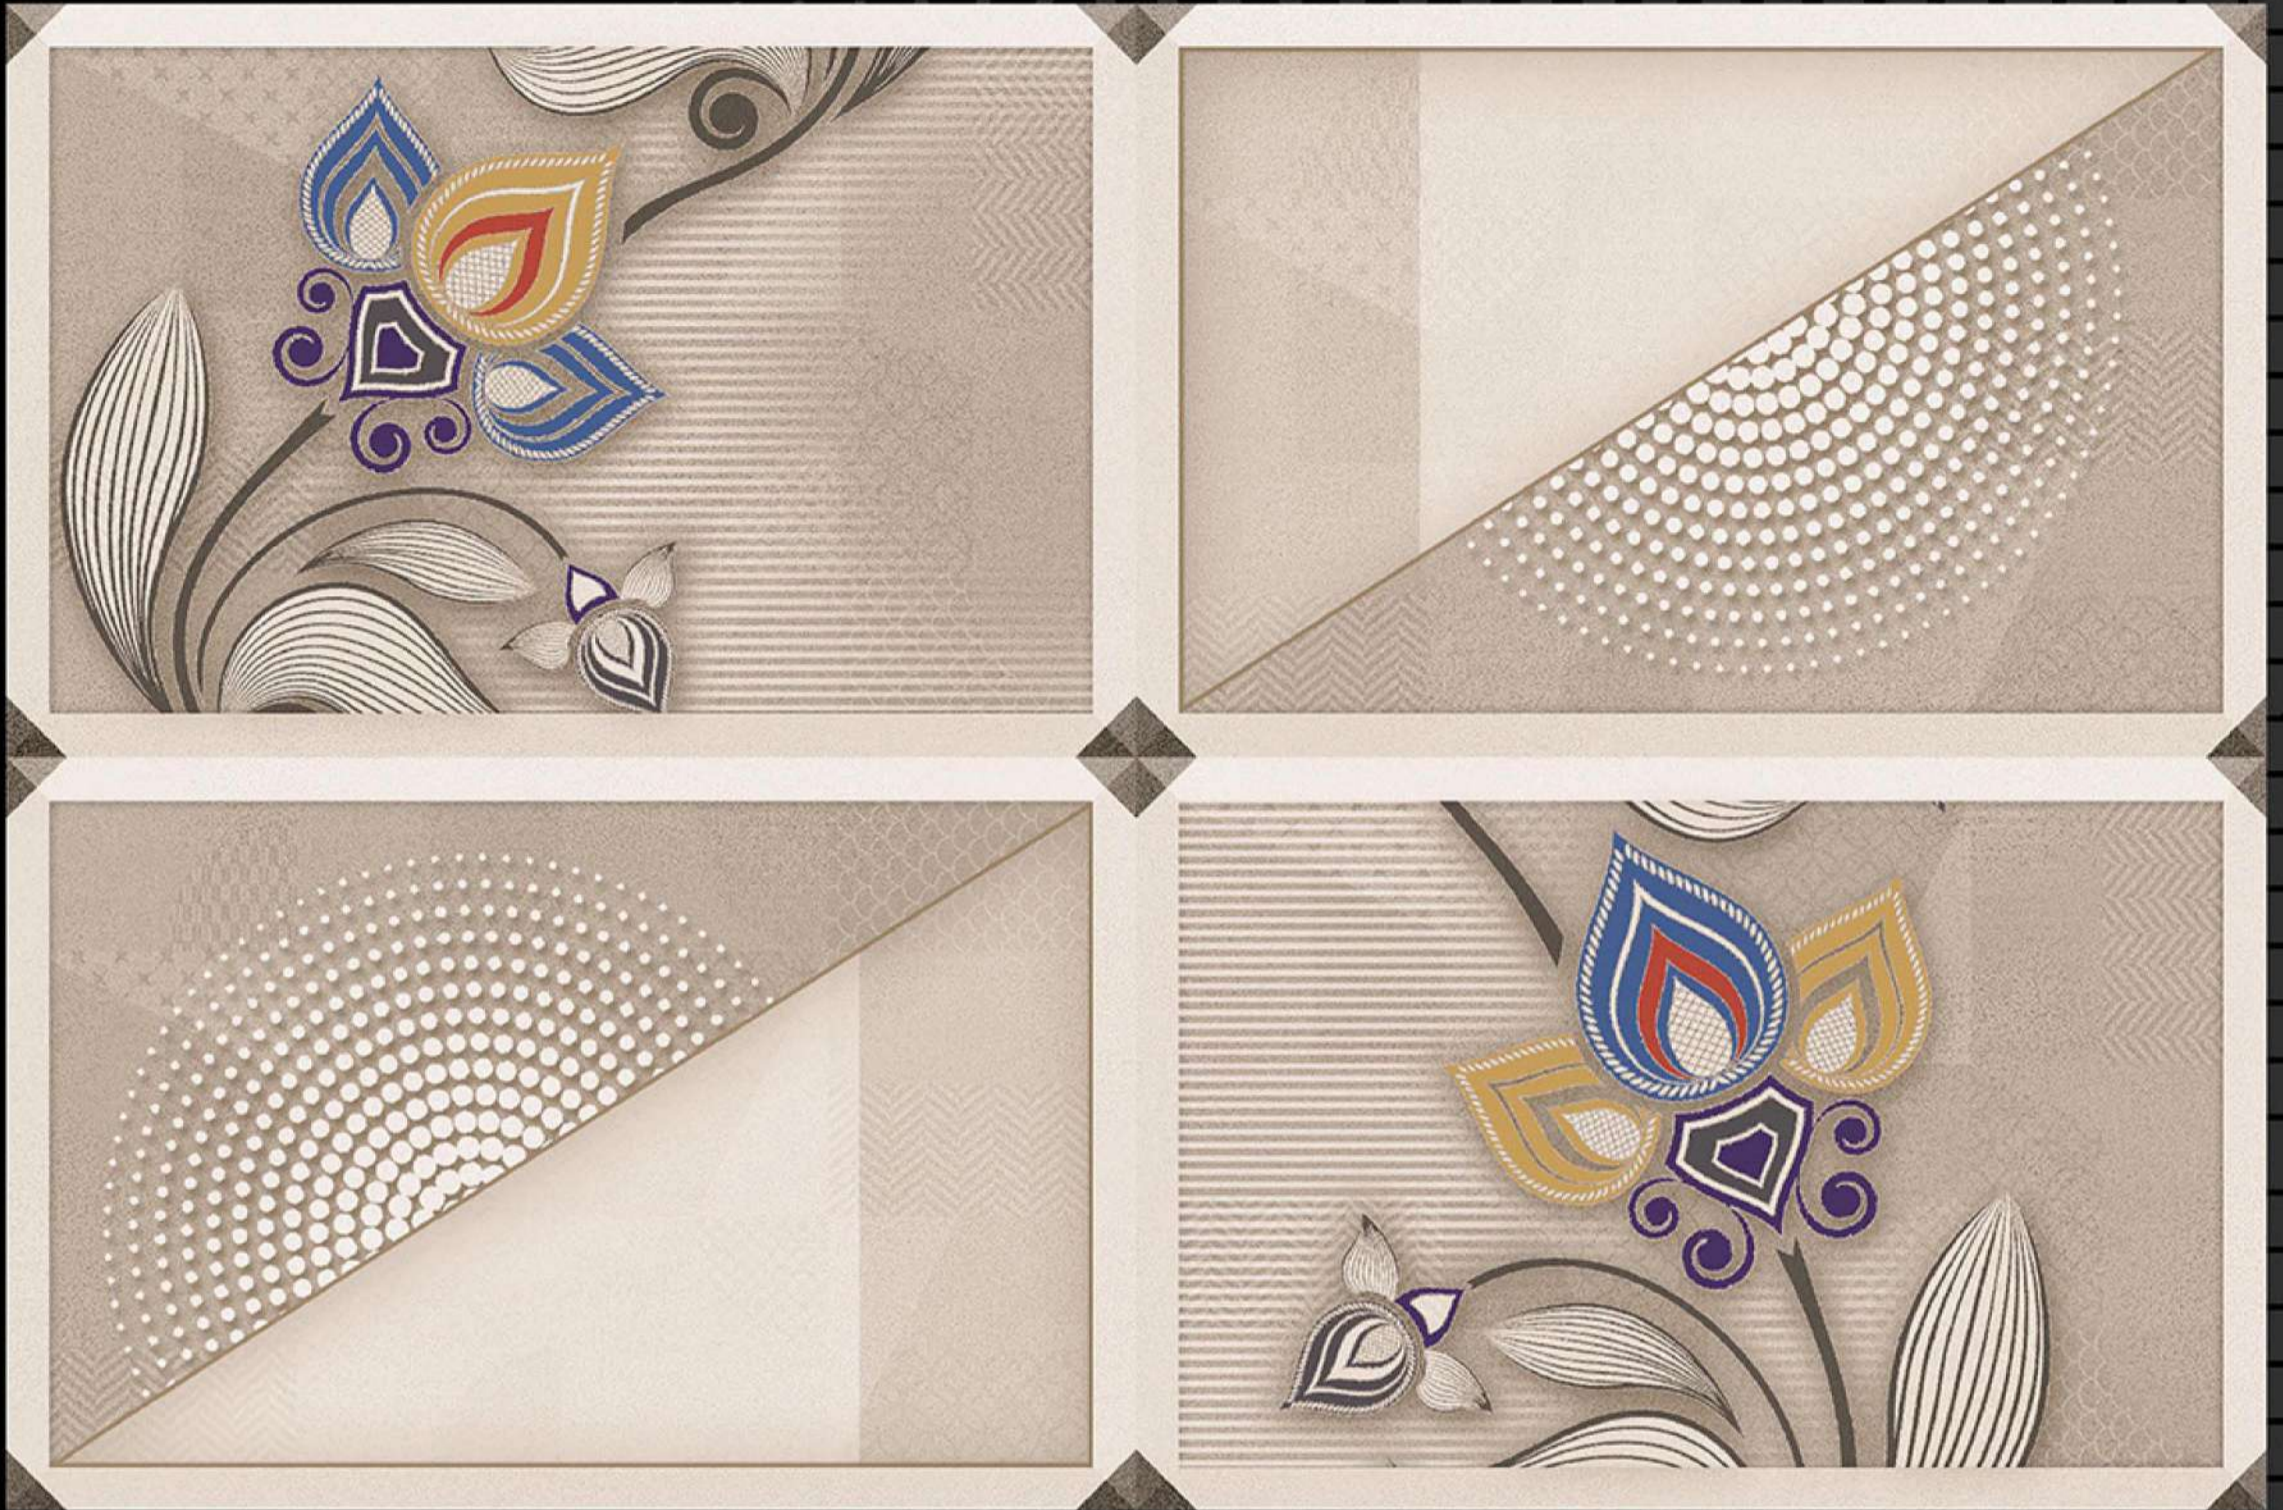

Dark

SIZE - 12 X 18

Glossy Series

HL-1

Light

Dark

SIZE - 12 X 18

Glossy Series