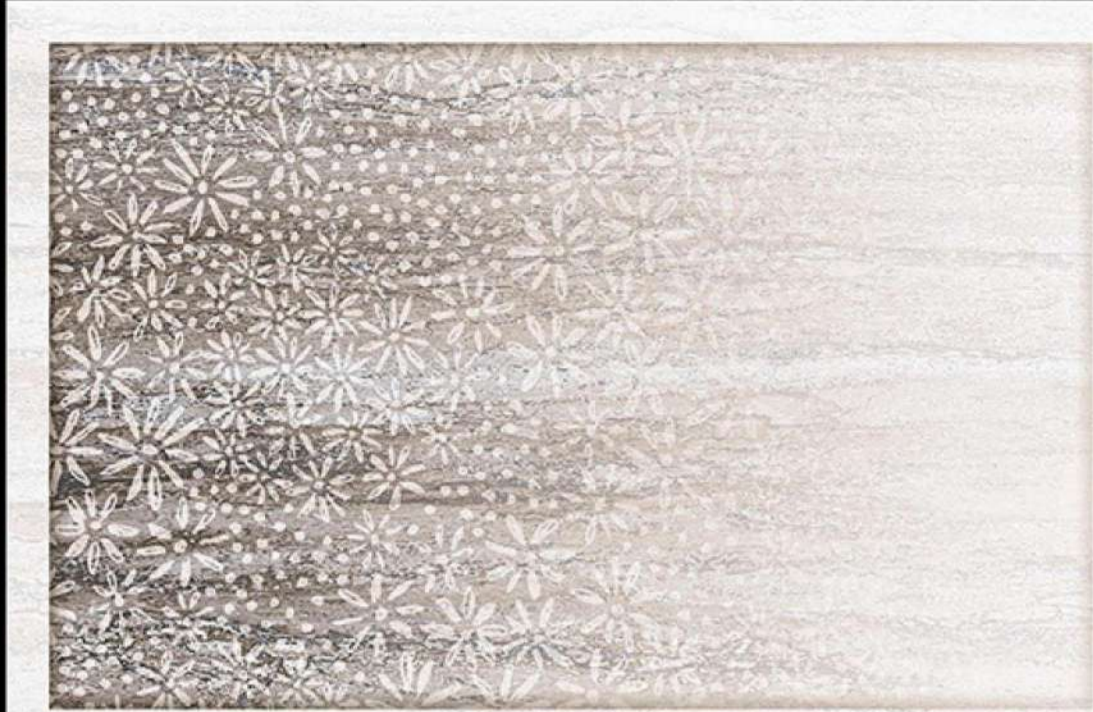

SIZE - 12 X 18

Glossy Series

HL-1