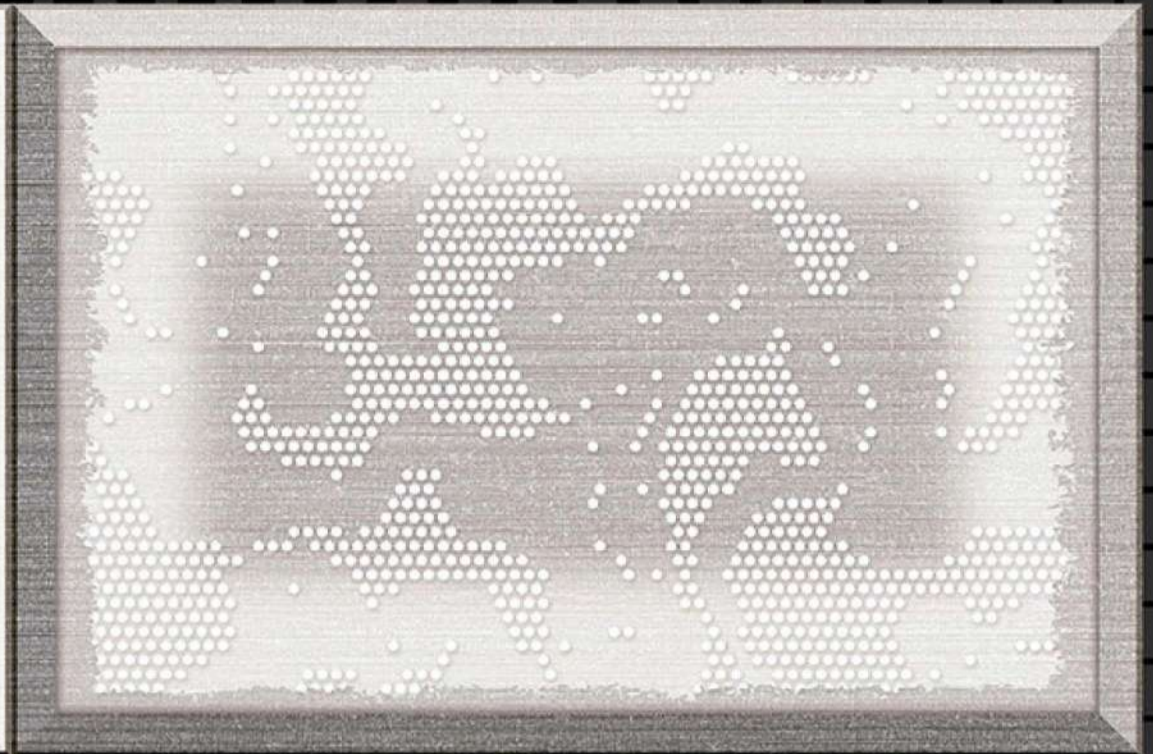

SIZE - 12 X 18

Glossy Series

HL-1

Light

Light

SIZE - 12 X 18

Glossy Series

HL-1