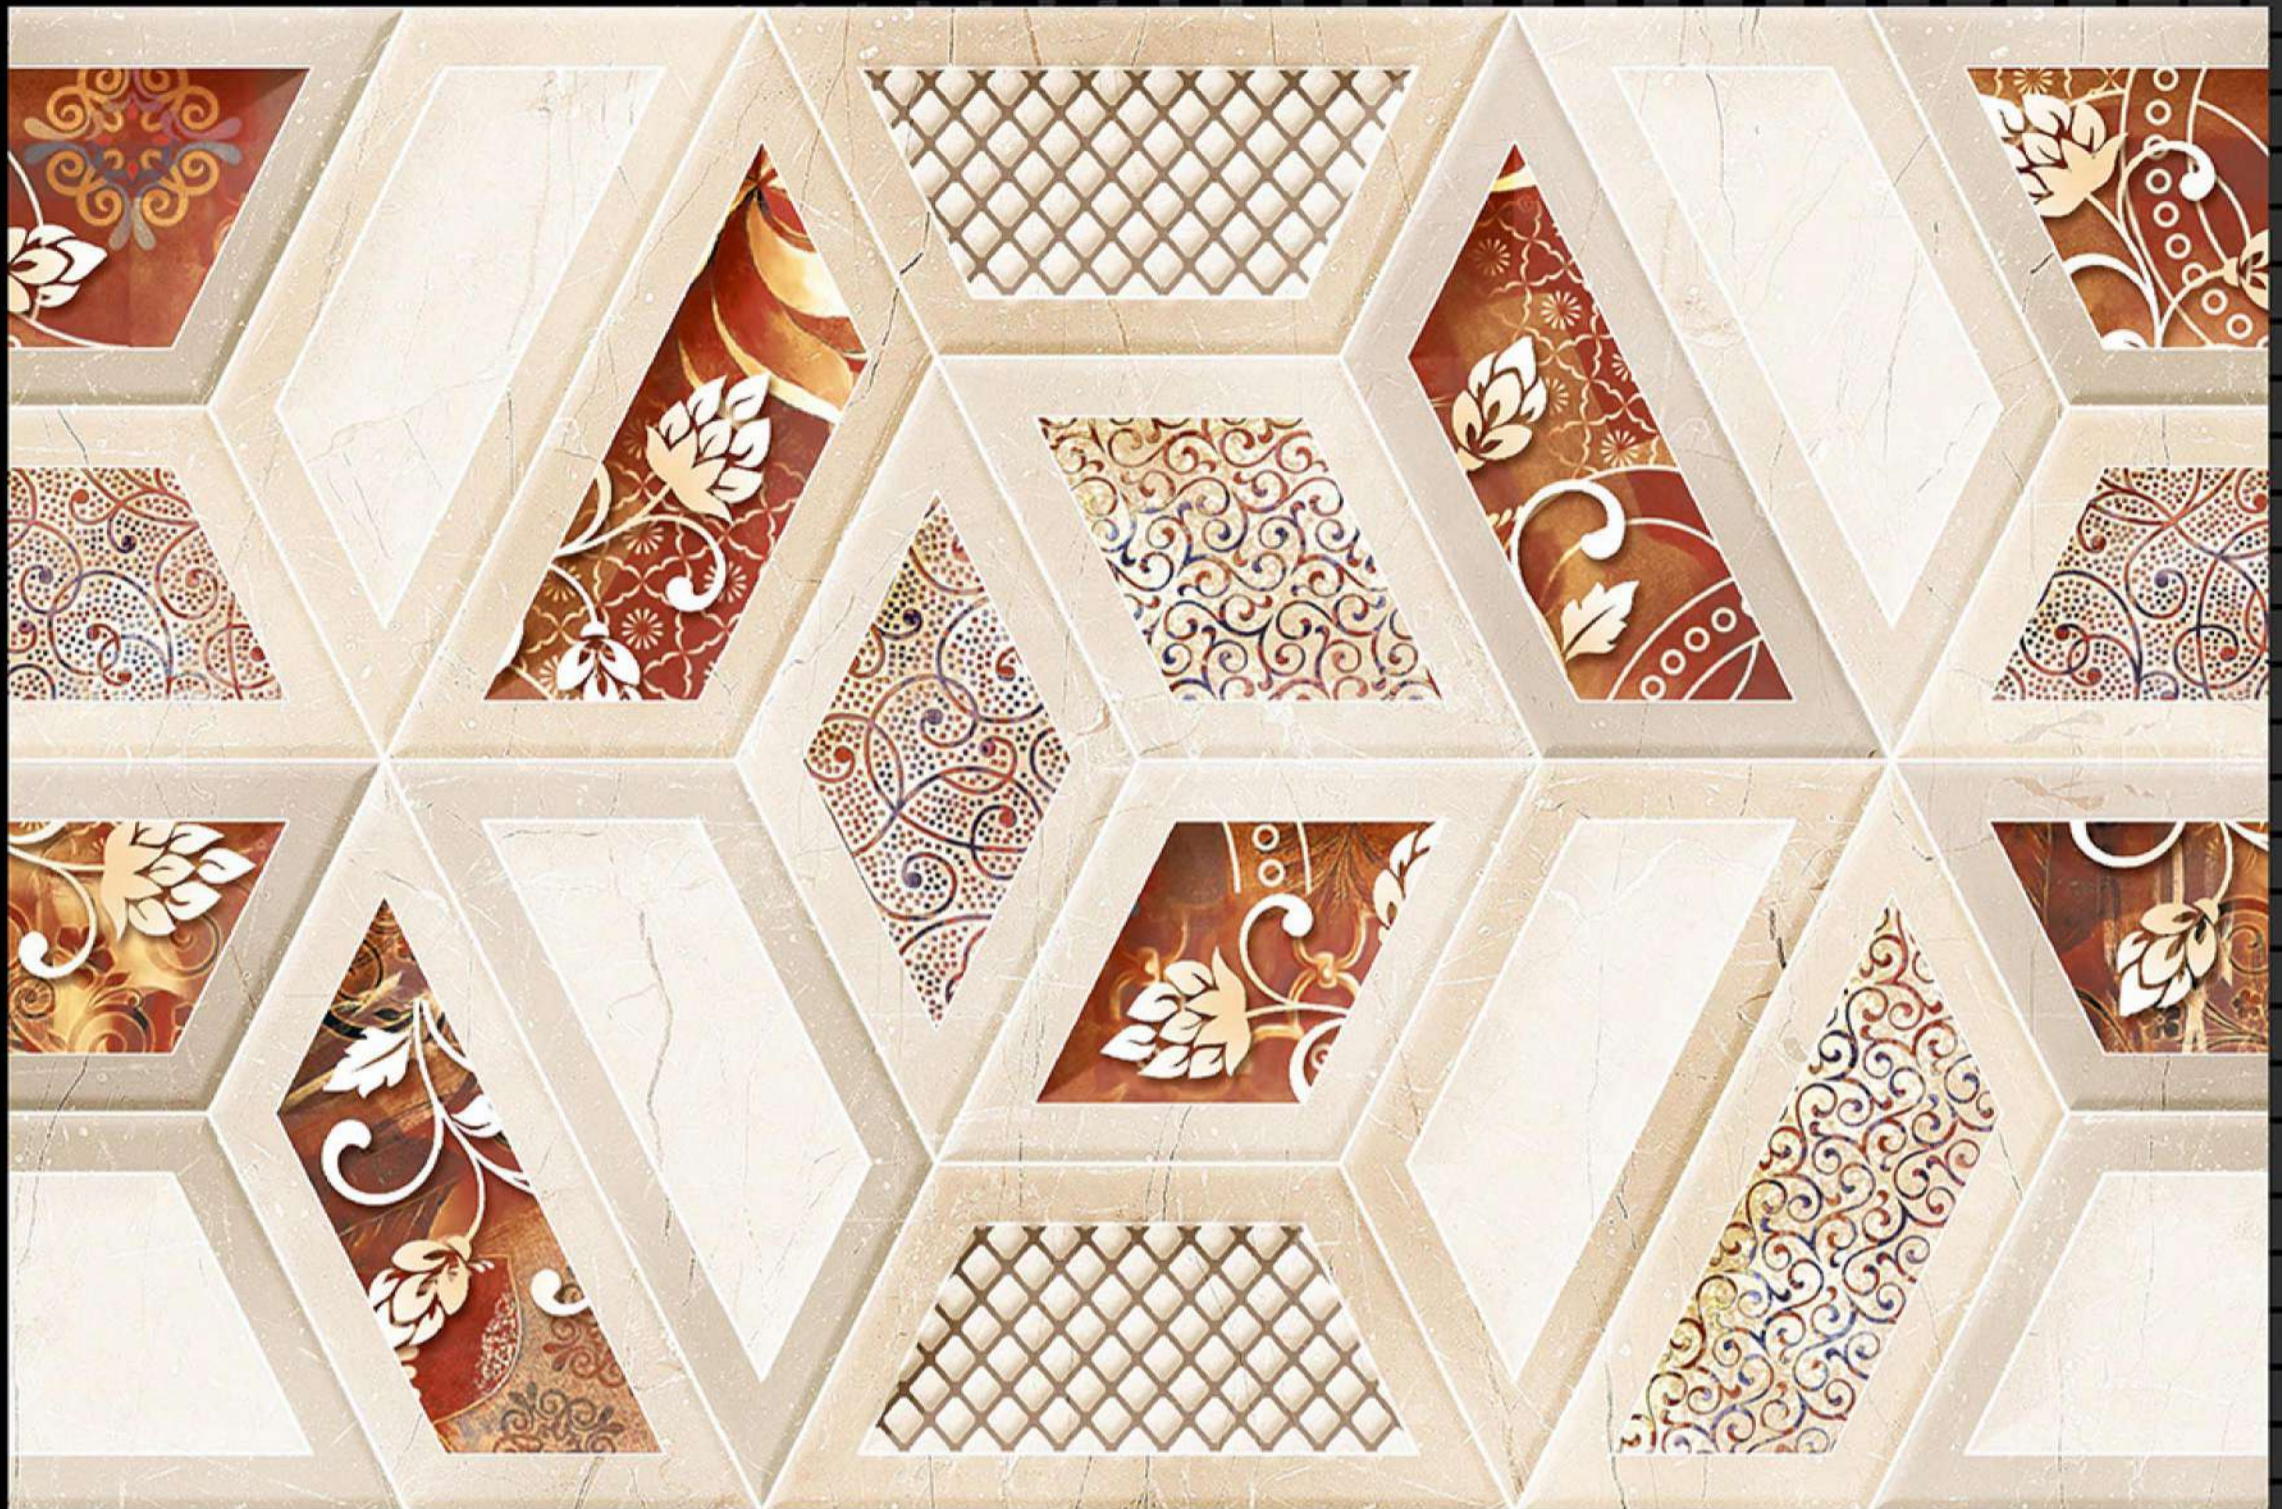

HL-1

Light

Dark

SIZE - 12 X 18

Glossy Series

HL-1

Light

Dark