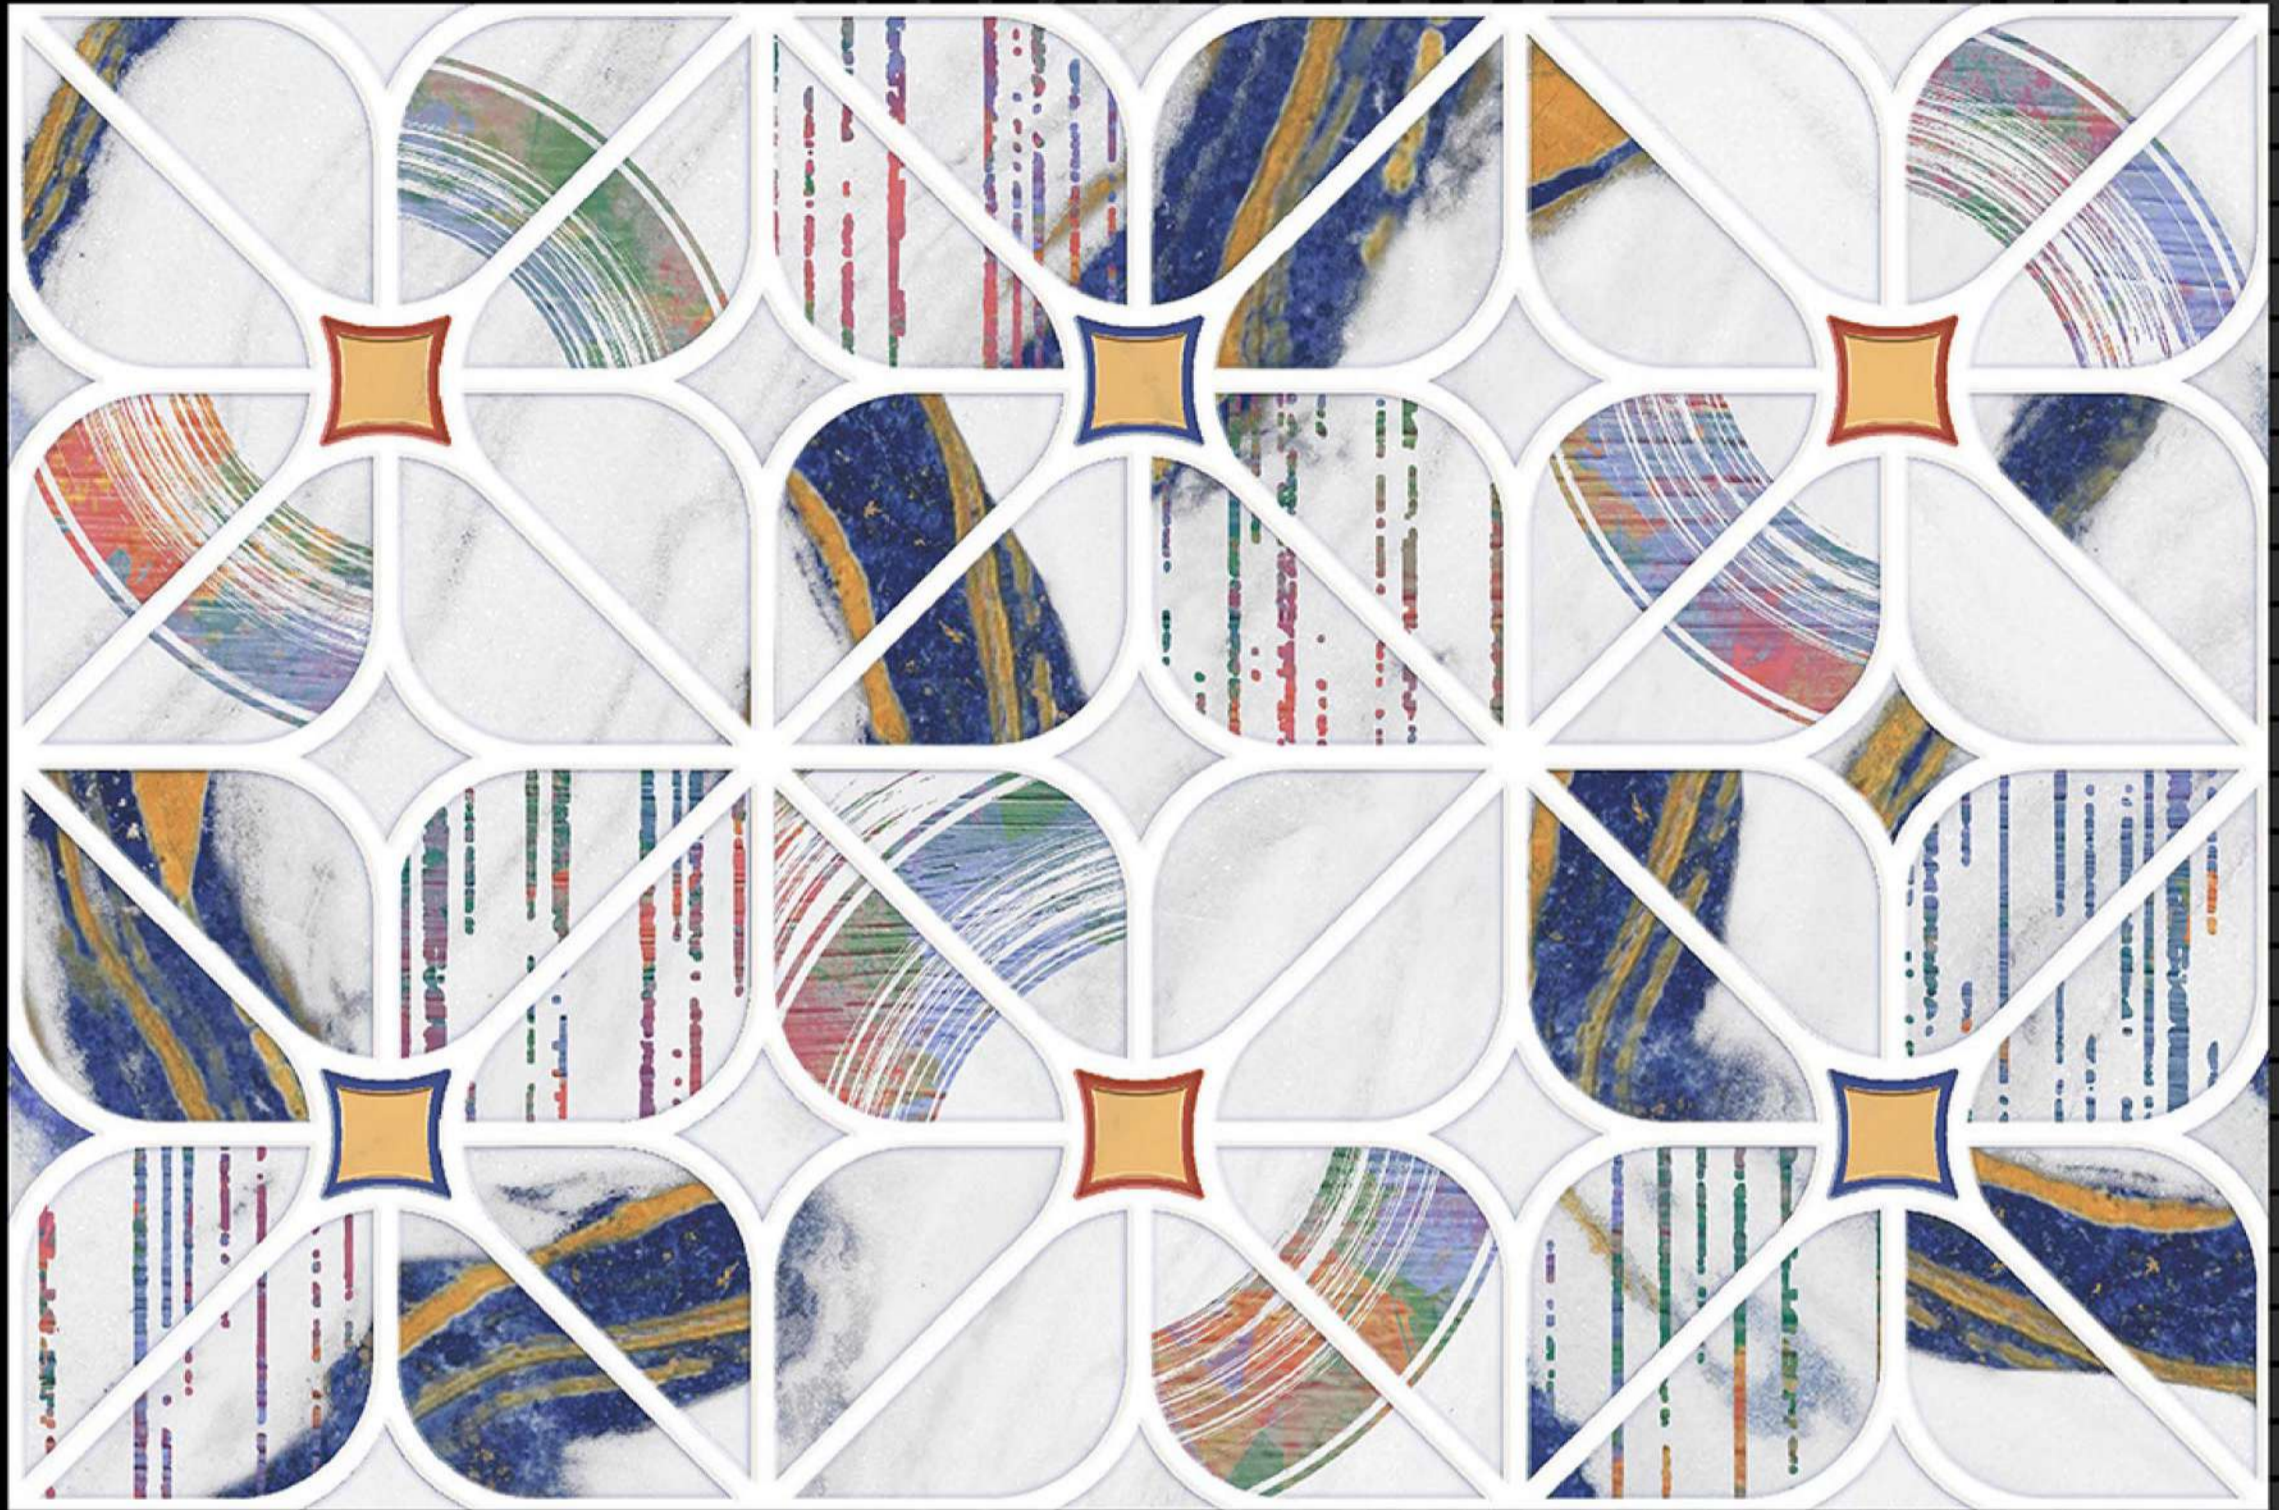

SIZE - 12 X 18

Glossy Series

HL-1