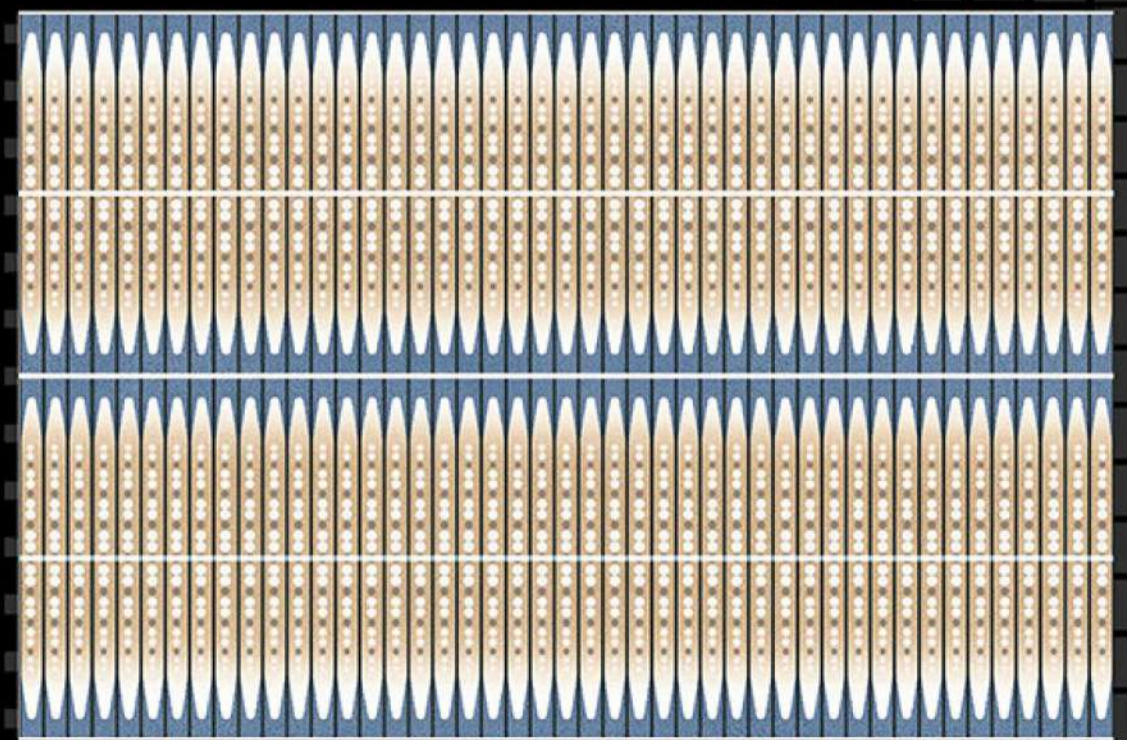

HL-1

Light

Dark

SIZE - 12 X 18

Glossy Series

HL-1

Light

Dark