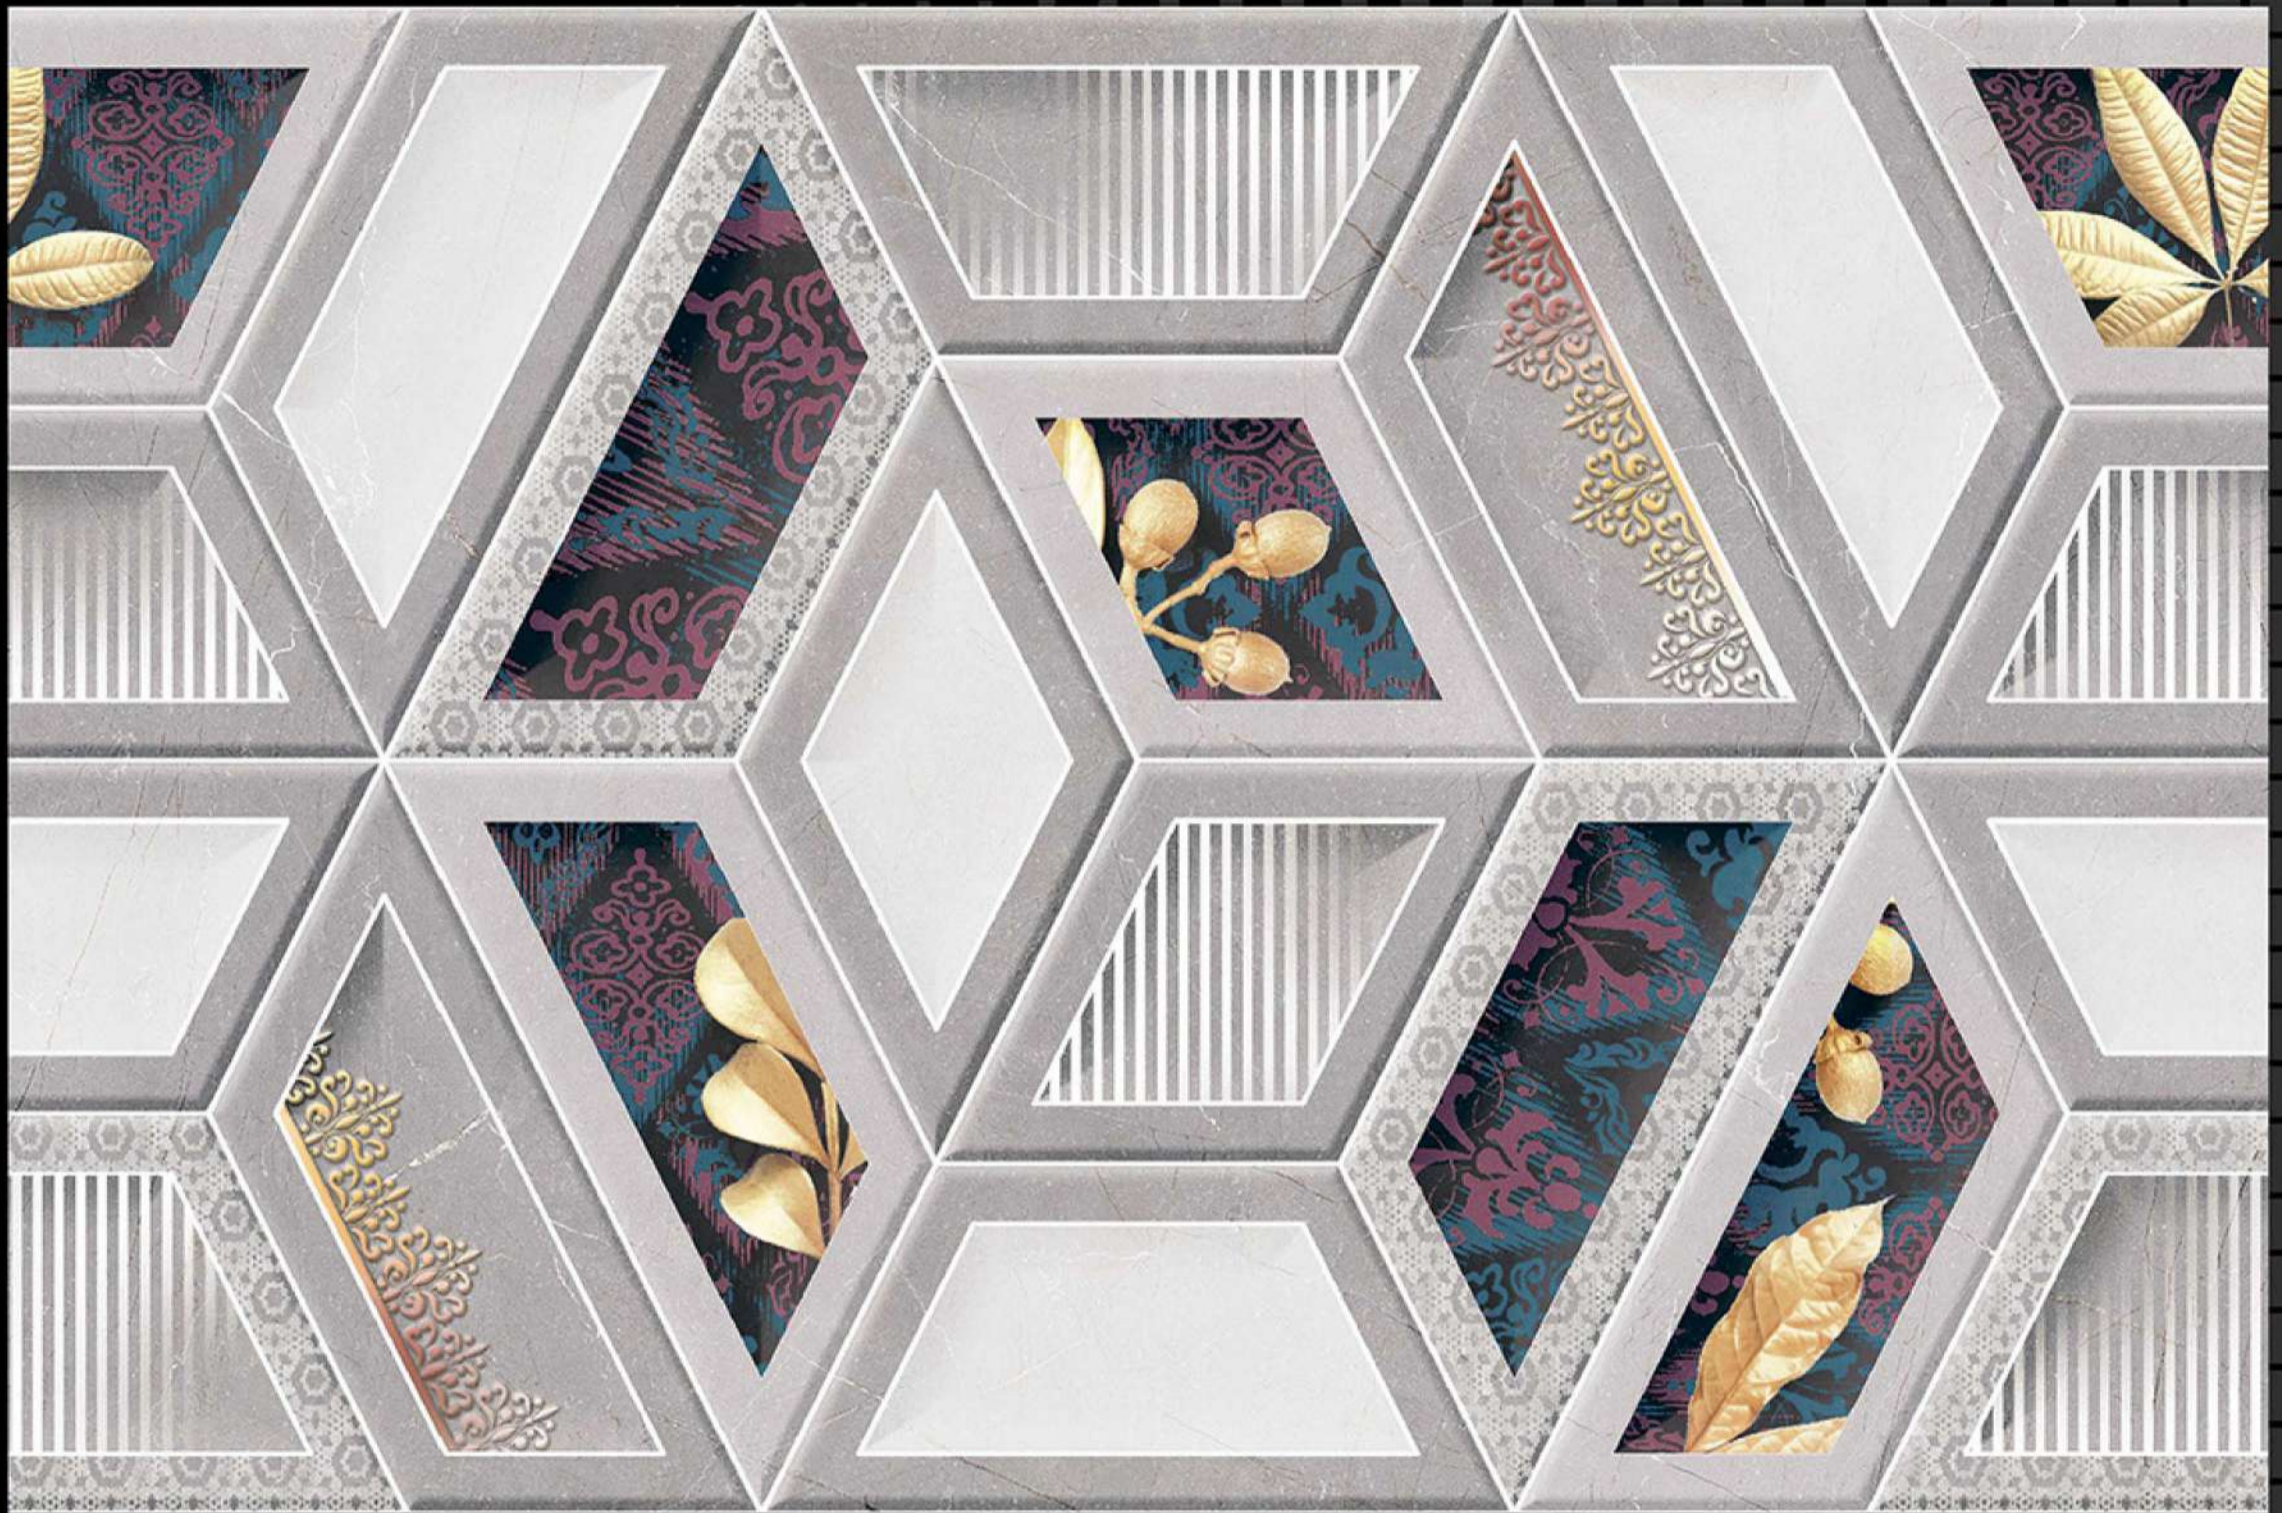

SIZE - 12 X 18

Glossy Series

HL-1

Light

Dark

SIZE - 12 X 18

Glossy Series

HL-1