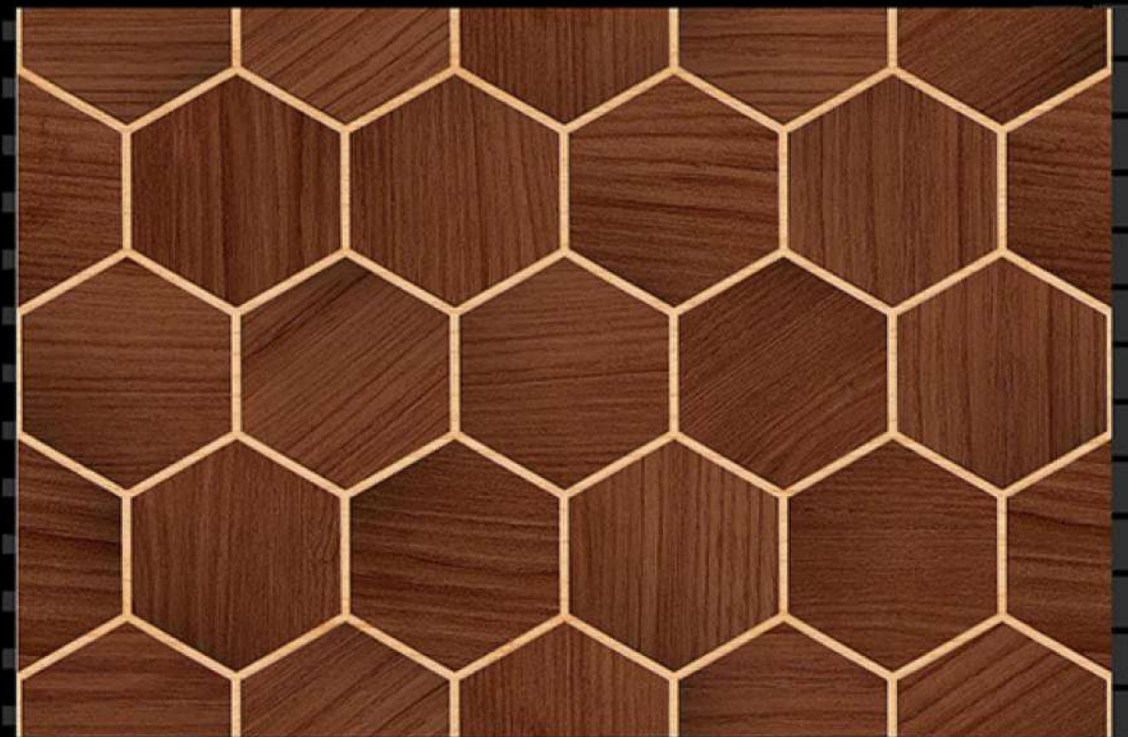

HL-1

Light

Dark

SIZE - 12 X 18

Glossy Series

HL-1

Light

Dark