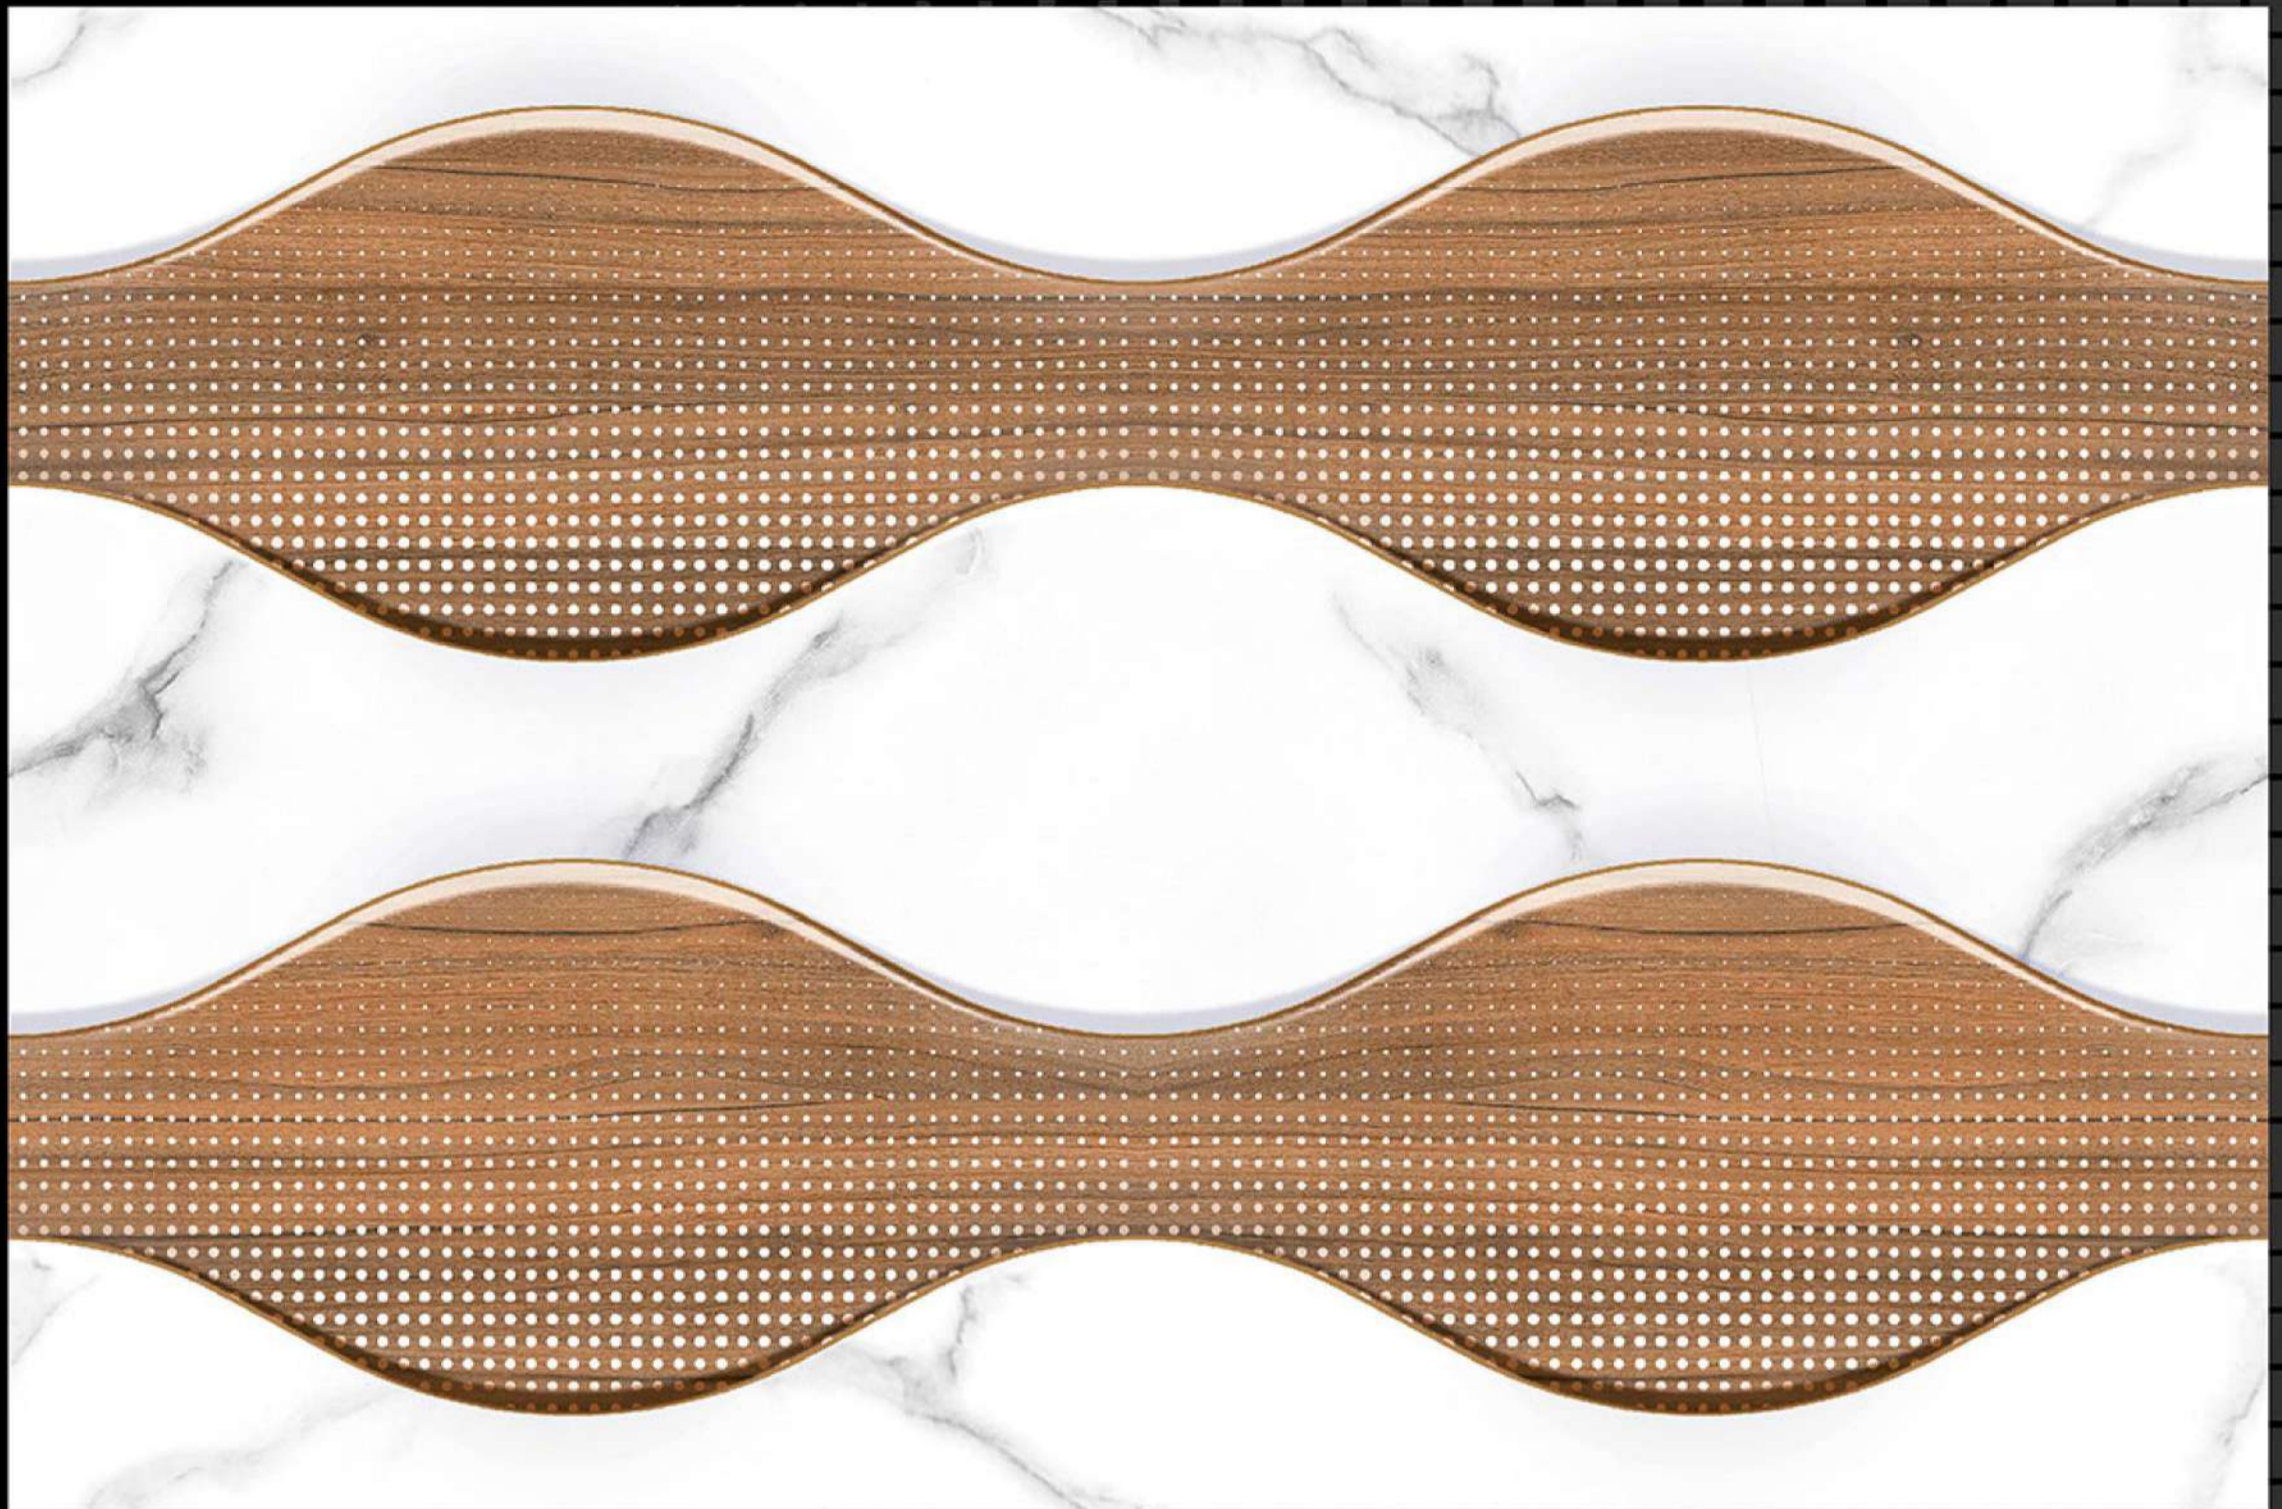

SIZE - 12 X 18

Glossy Series

HL-1

Light

Dark

SIZE - 12 X 18

Glossy Series

HL-1