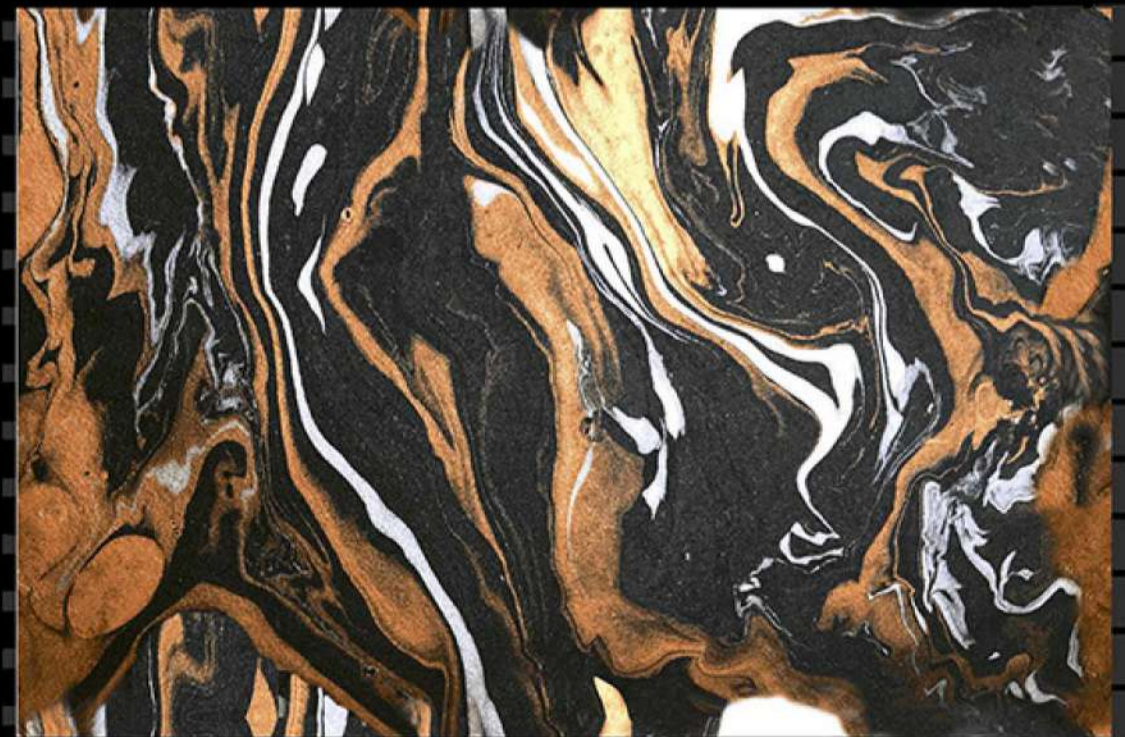

SIZE - 12 X 18

Glossy Series

HL-1

Light

Dark