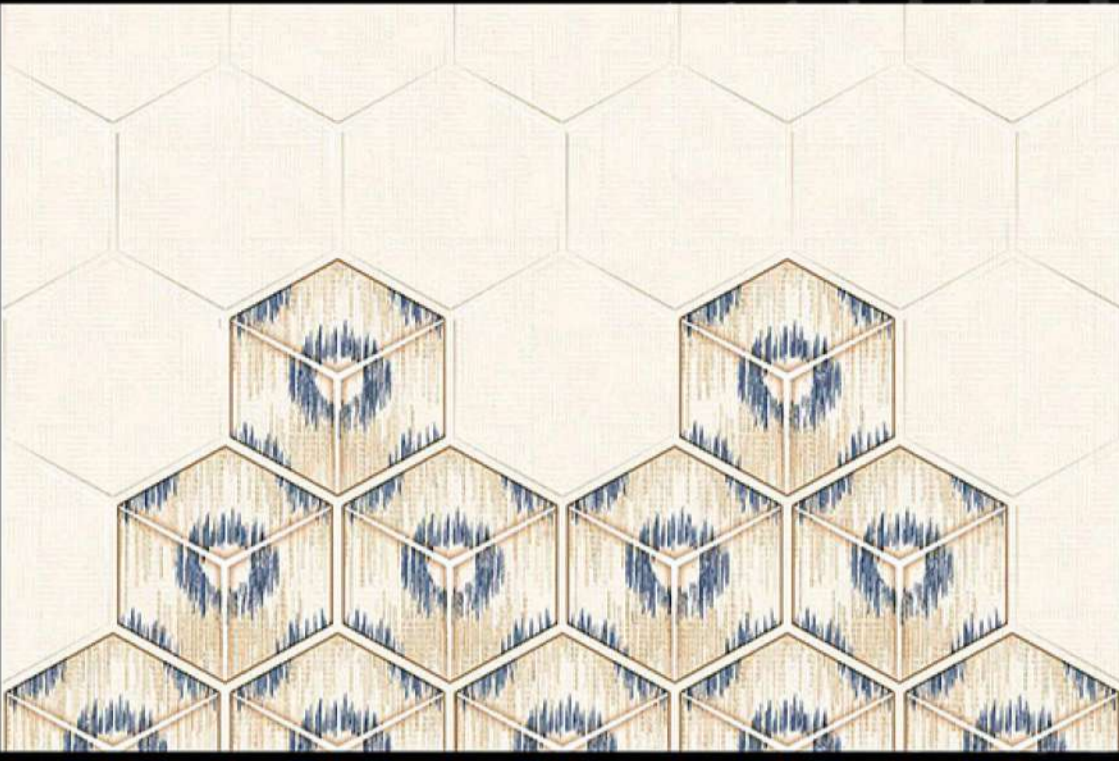

SIZE - 12 X 18

Glossy Series

HL-3