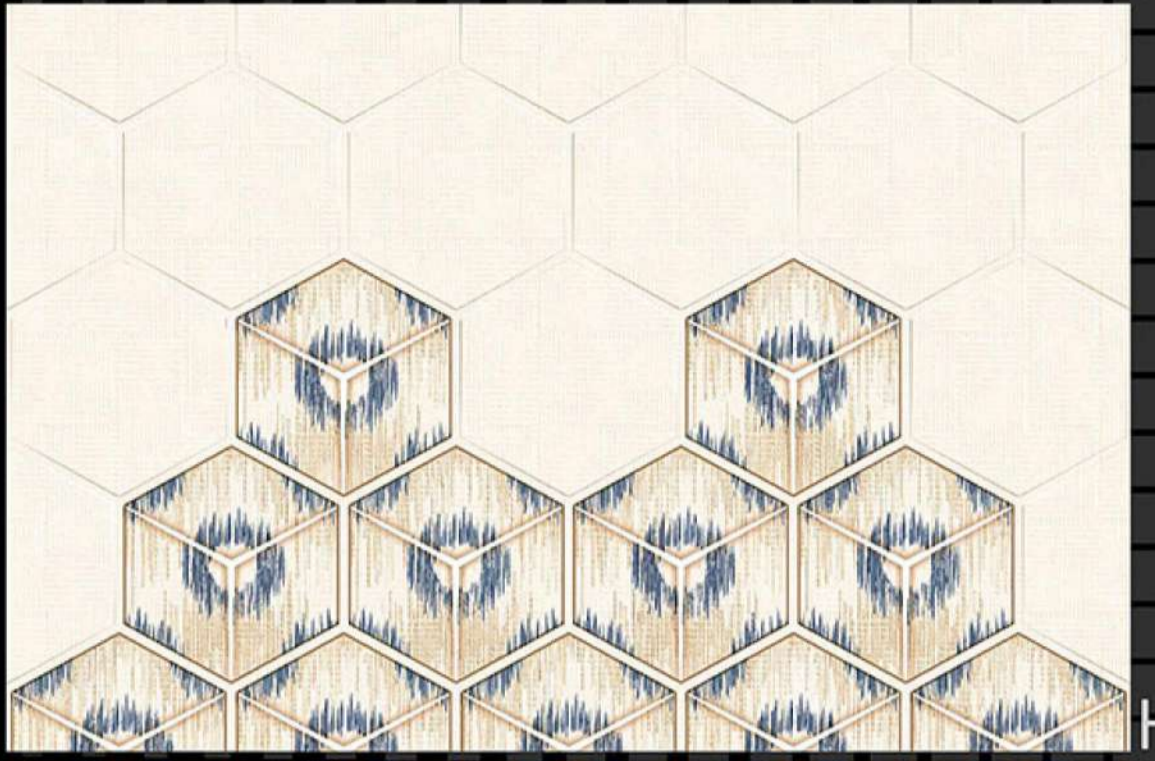

SIZE - 12 X 18

Glossy Series

HL-3

HL-3

HL-2

HL-2

Light

Dark