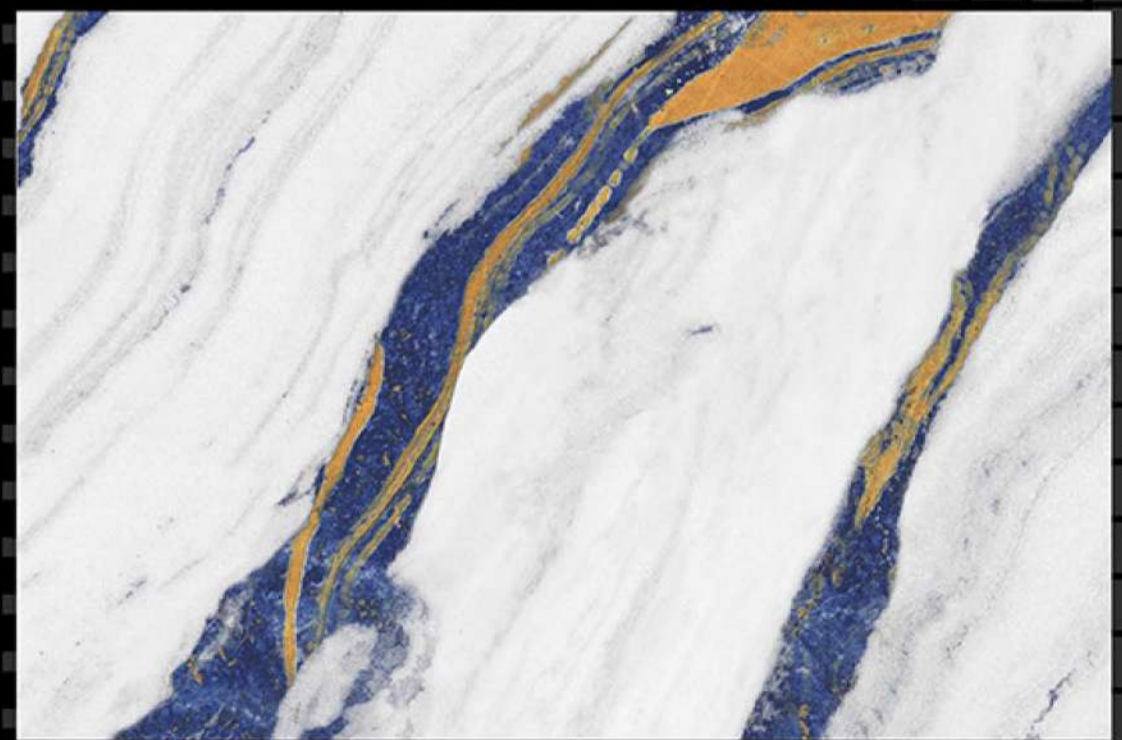

SIZE - 12 X 18

Glossy Series

Light-2