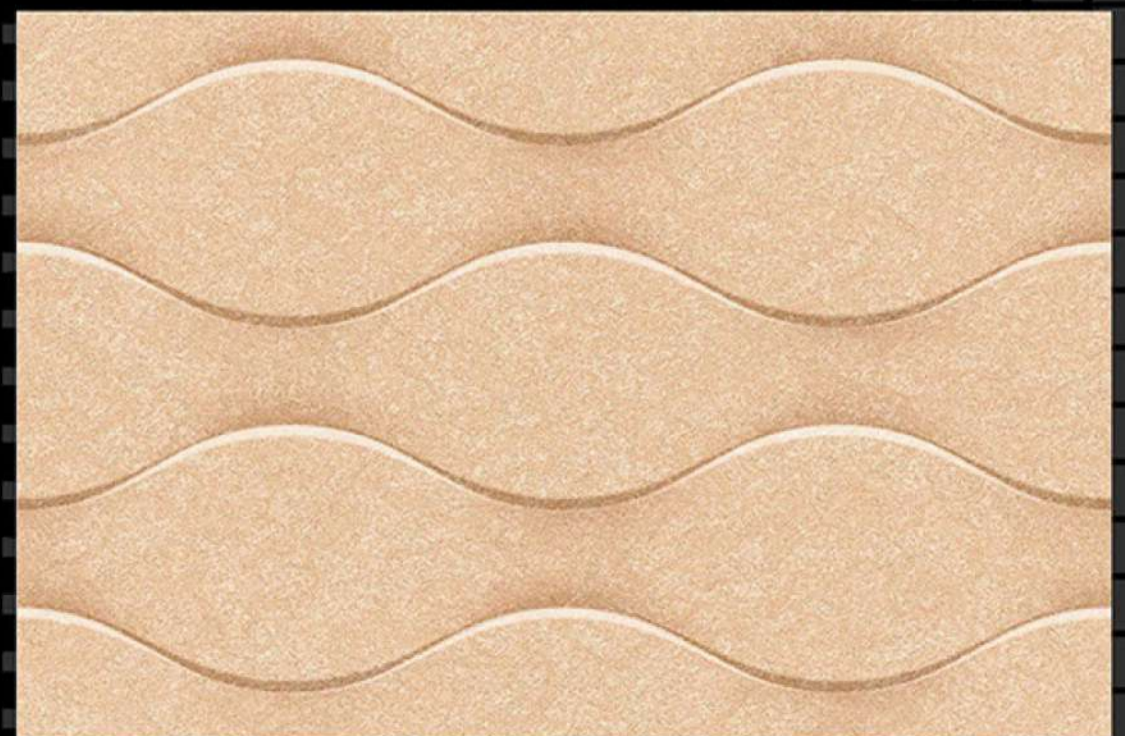

SIZE - 12 X 18

Glossy Series

Dark