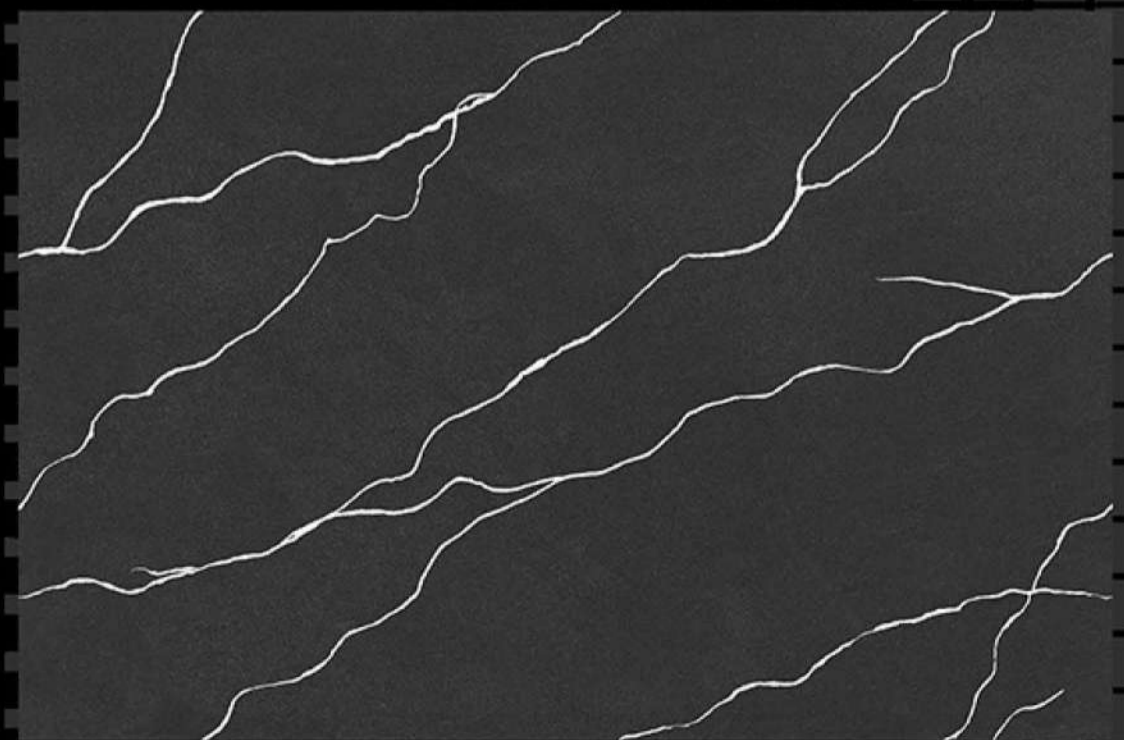

SIZE - 12 X 18

Glossy Series

HL-1

Light

Dark