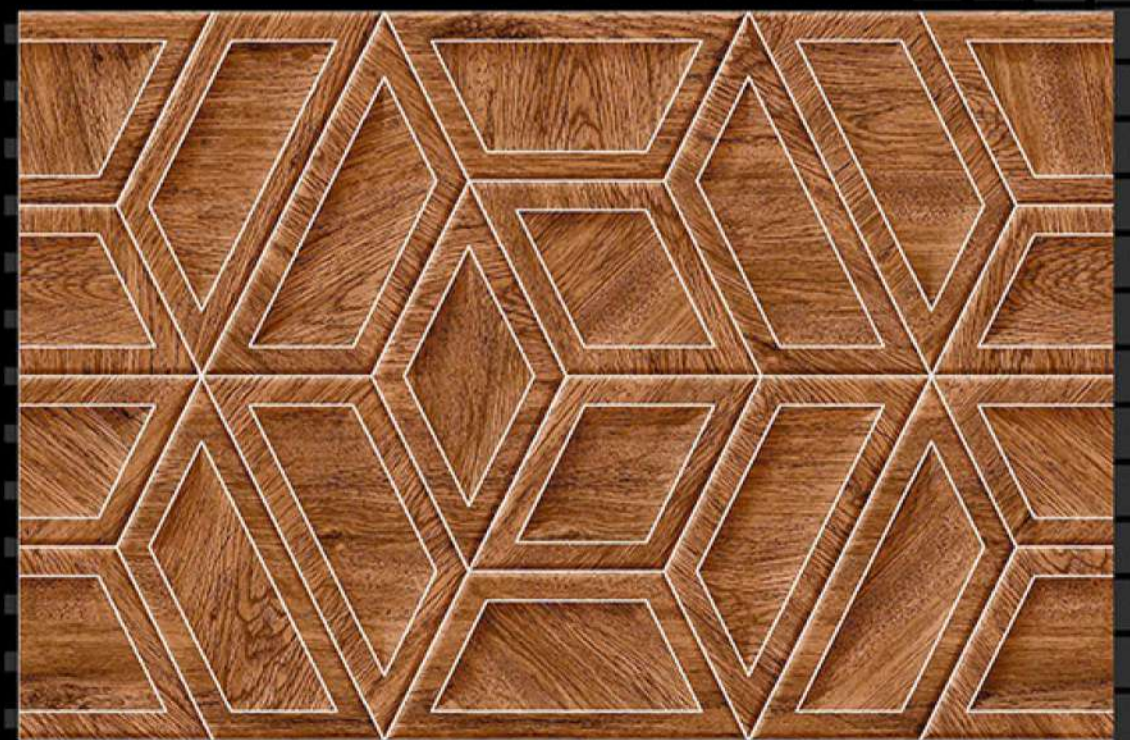

SIZE - 12 X 18

Glossy Series

Dark