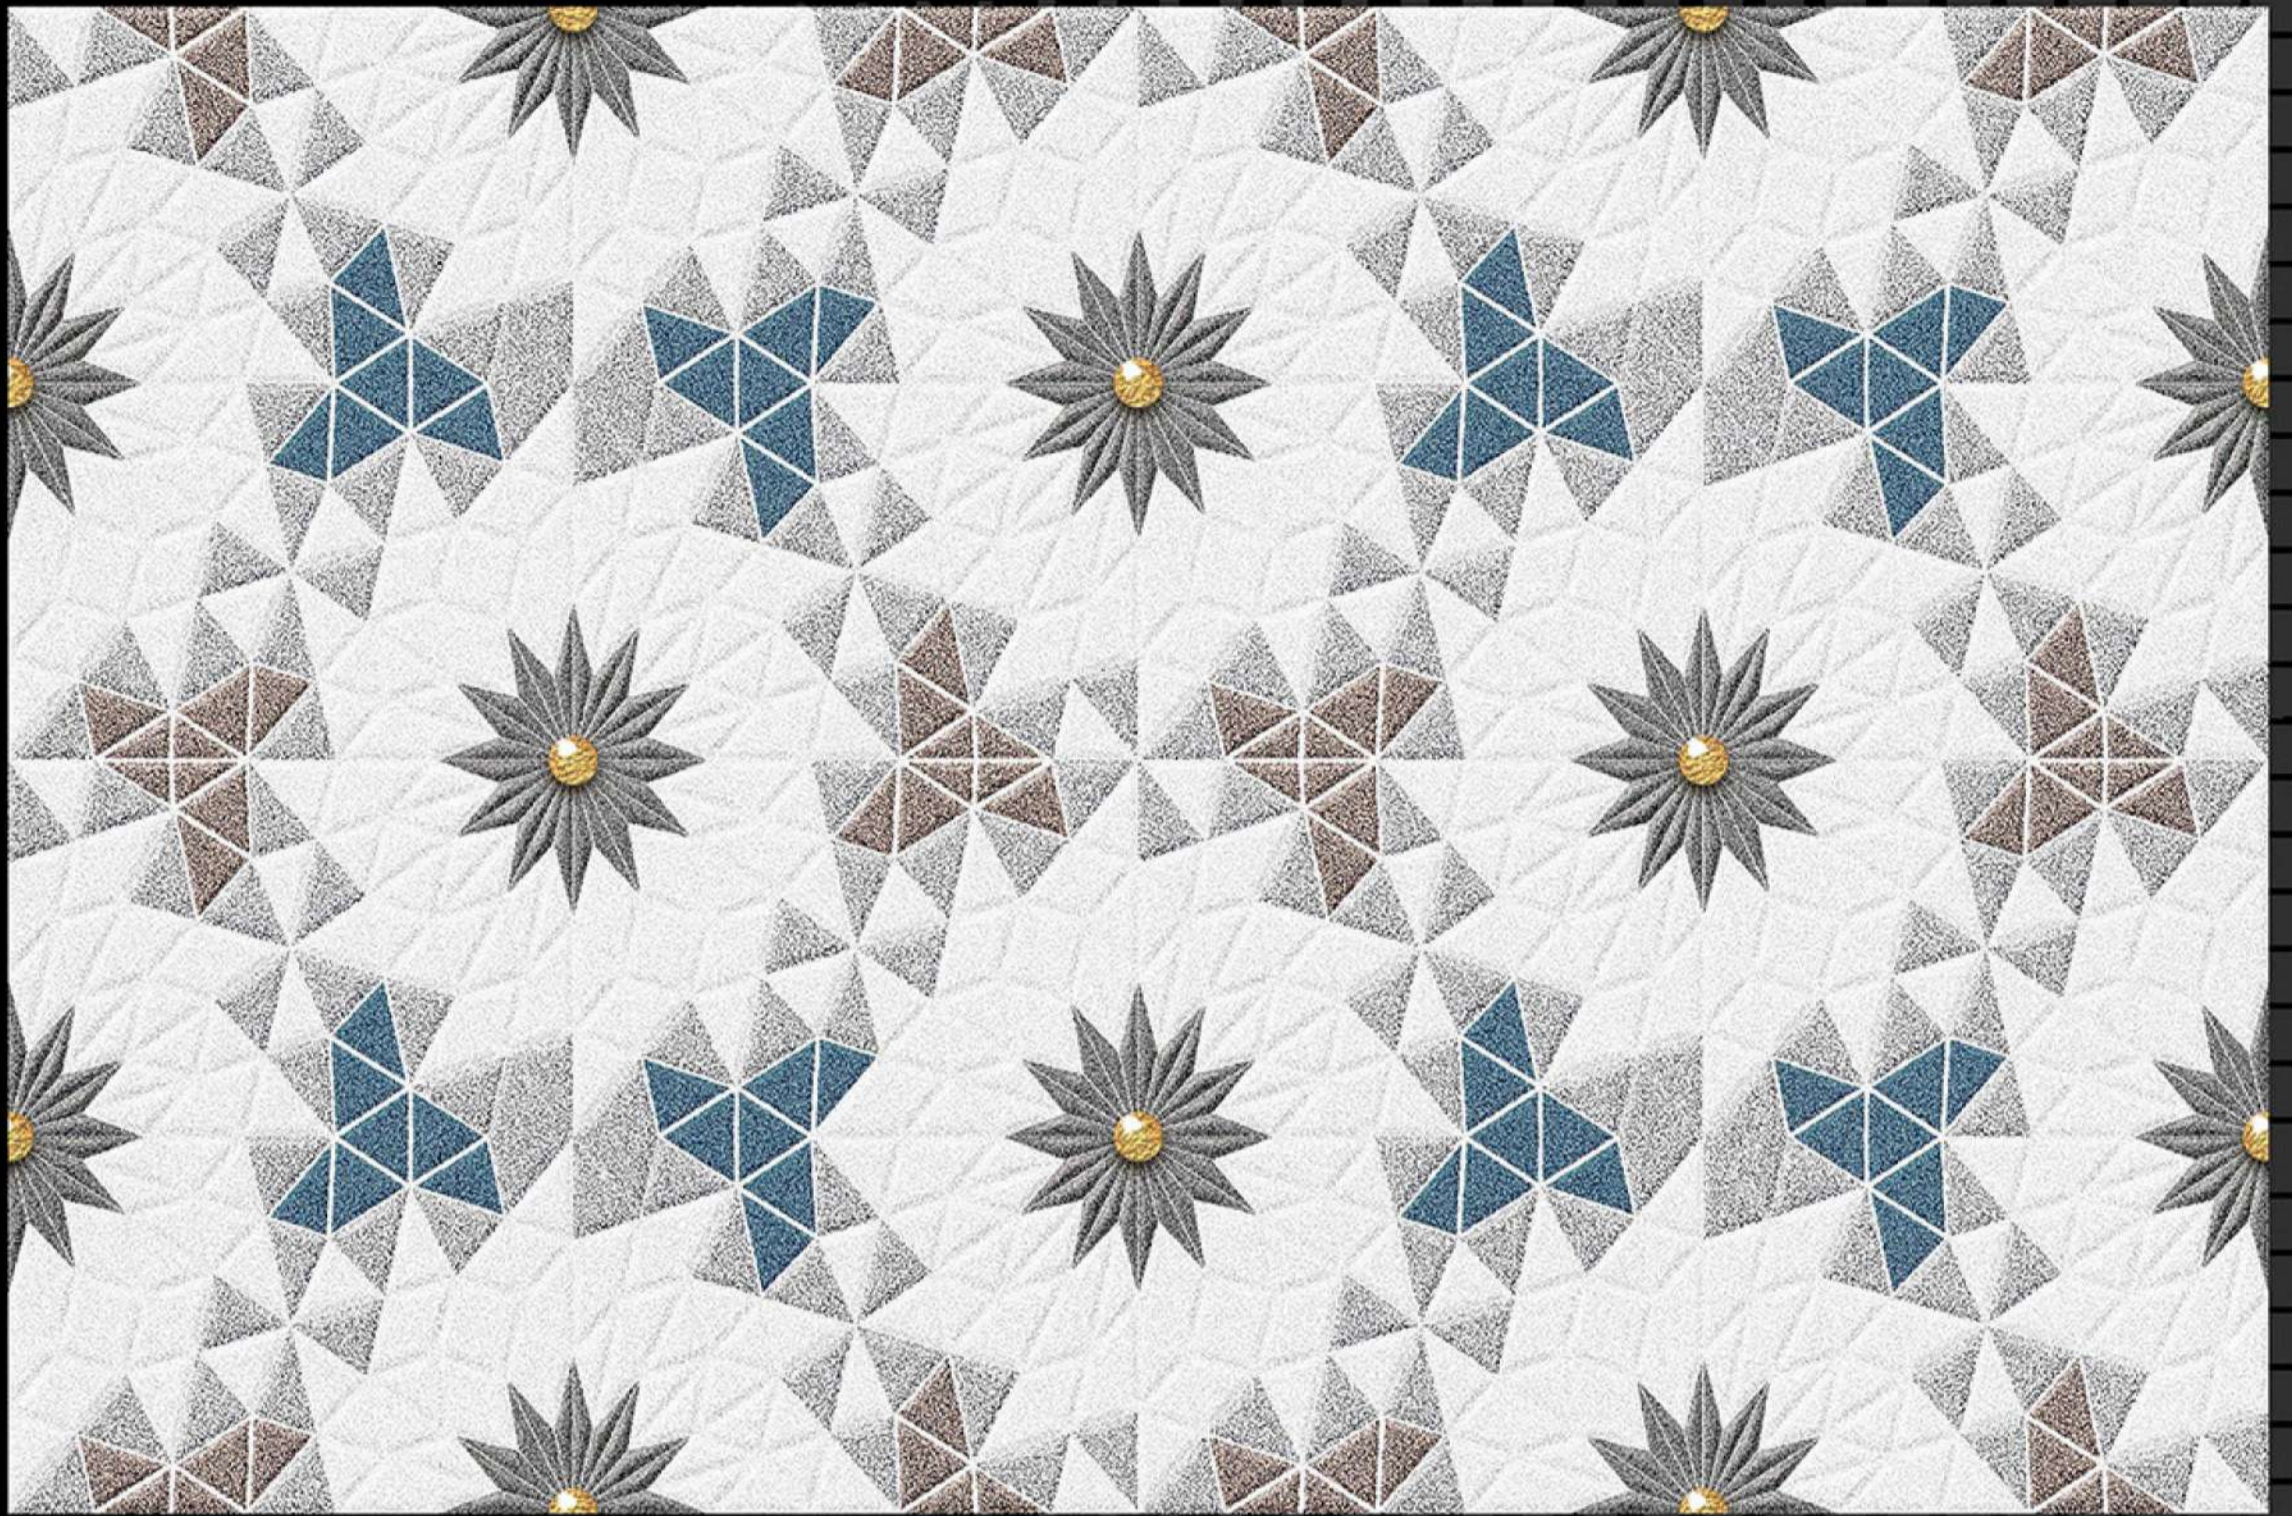

SIZE - 12 X 18

Glossy Series

HL-1