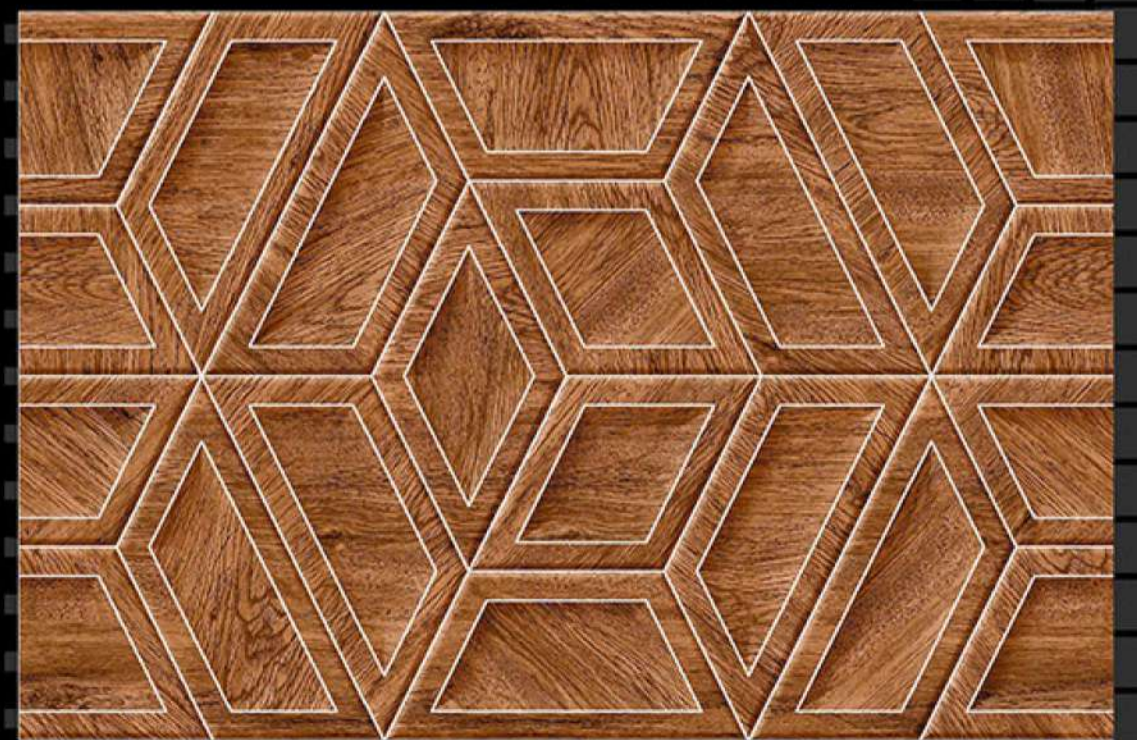

Light

Dark

SIZE - 12 X 18

Glossy Series

HL-2

Light

Dark

SIZE - 12 X 18