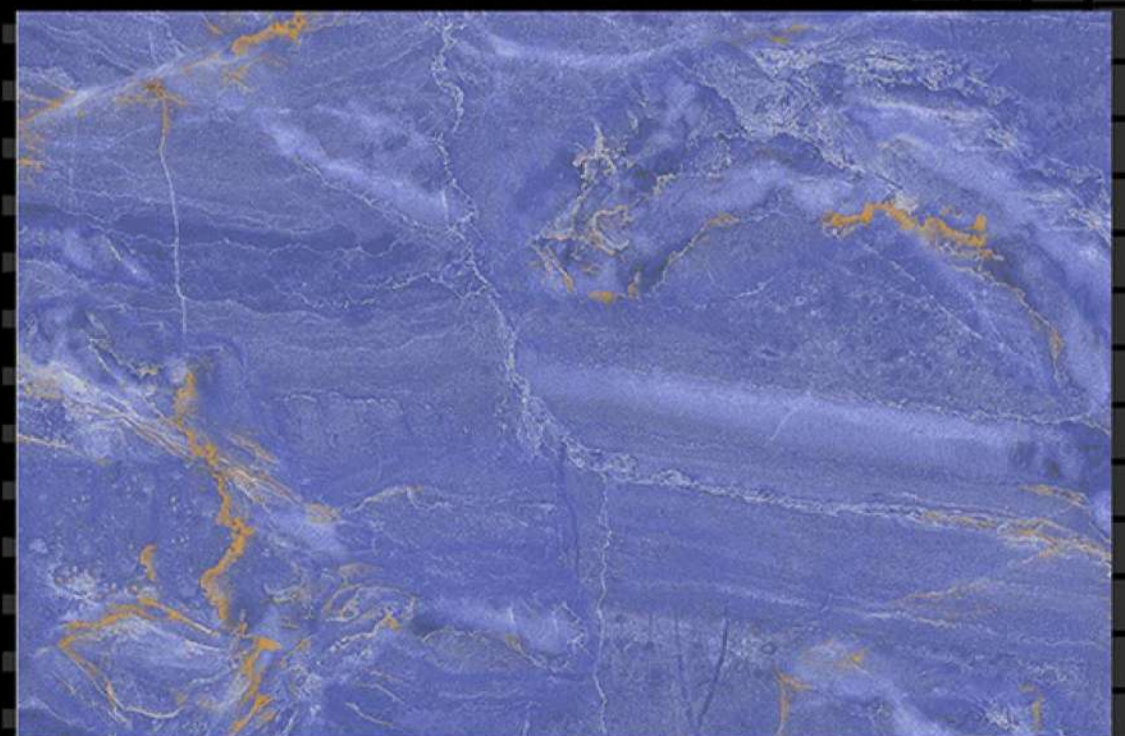

SIZE - 12 X 18

Glossy Series

Dark