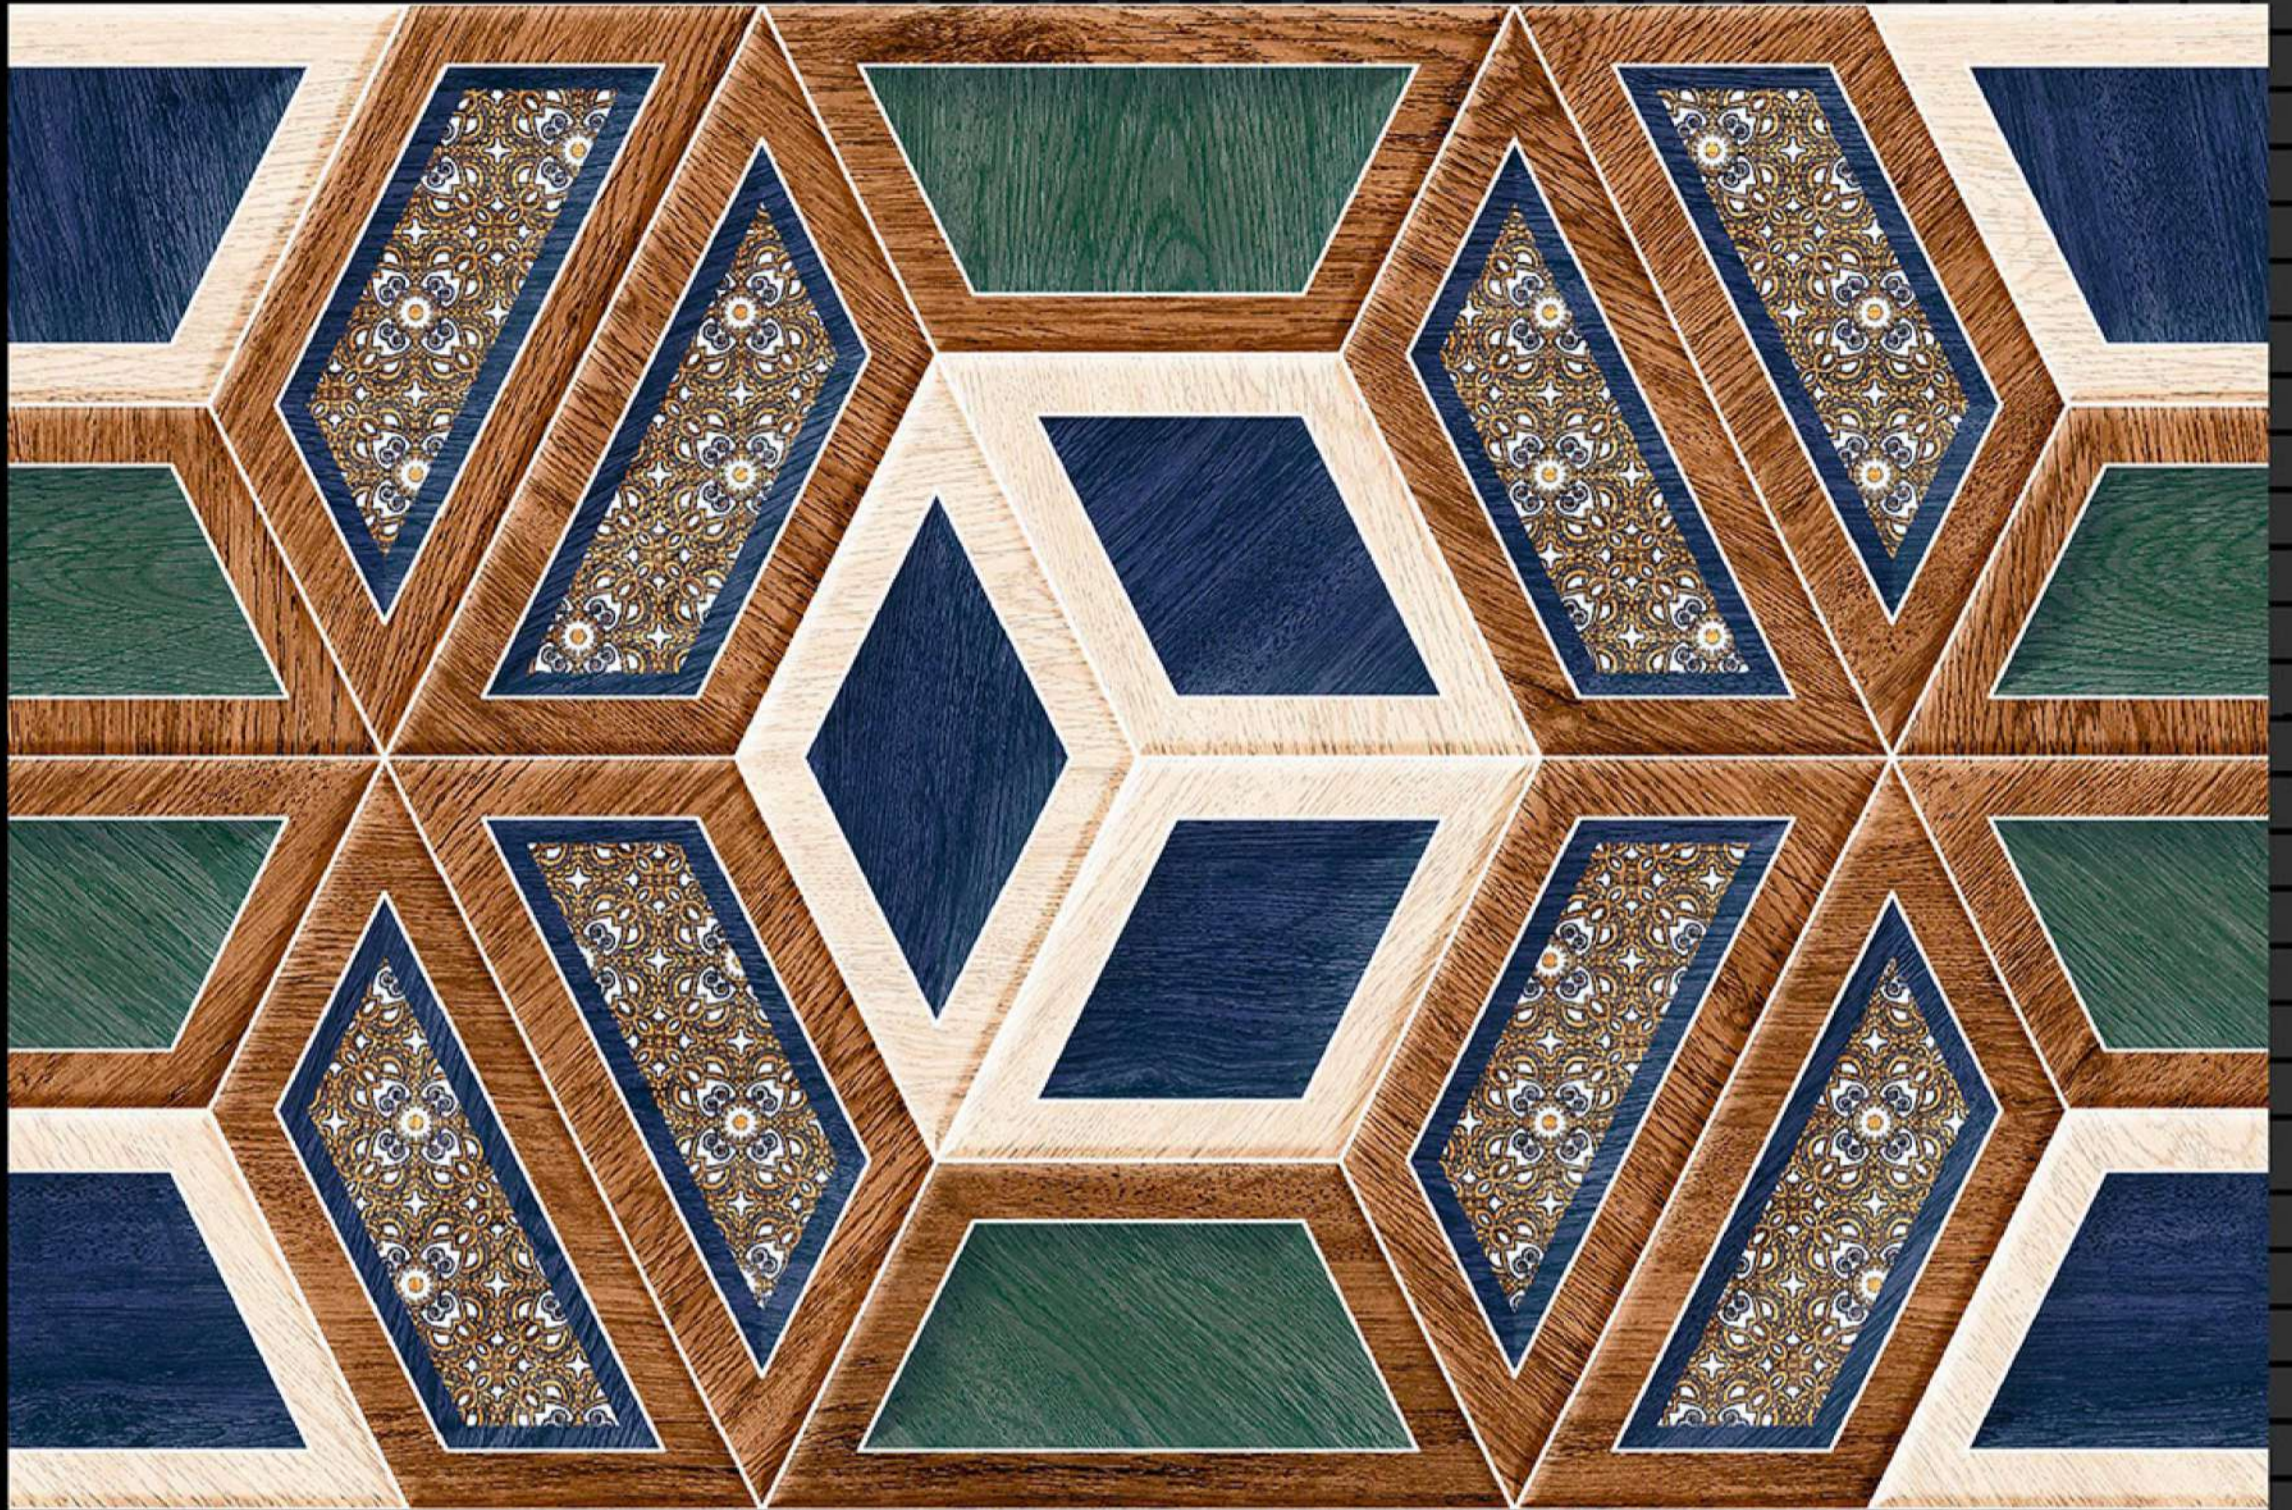

SIZE - 12 X 18

Glossy Series

HL-2