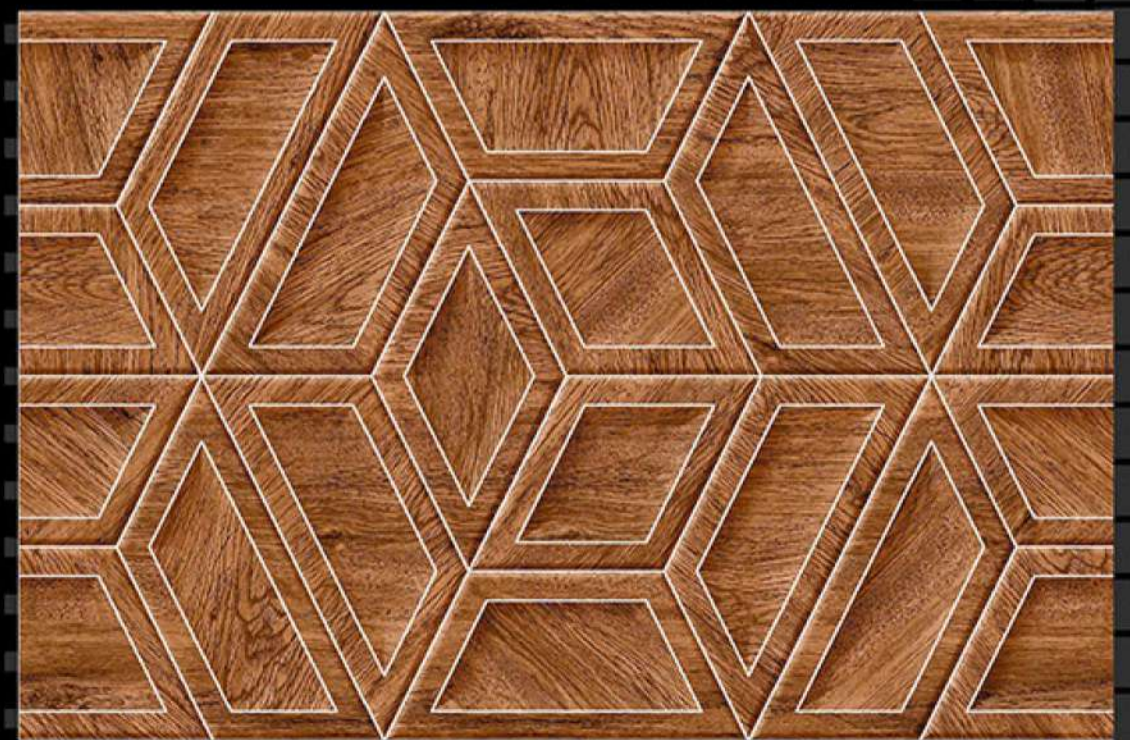

SIZE - 12 X 18

Glossy Series

Dark