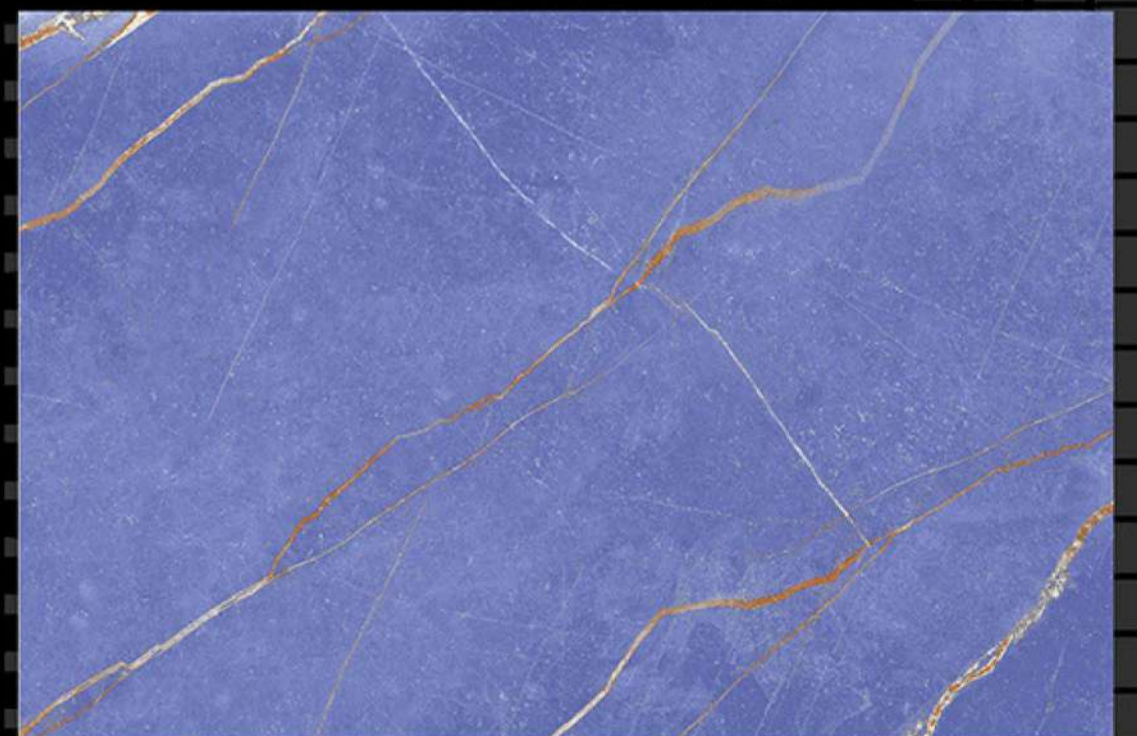

Light

Dark

SIZE - 12 X 18

Glossy Series

HL-1

Light

Dark

SIZE - 12 X 18