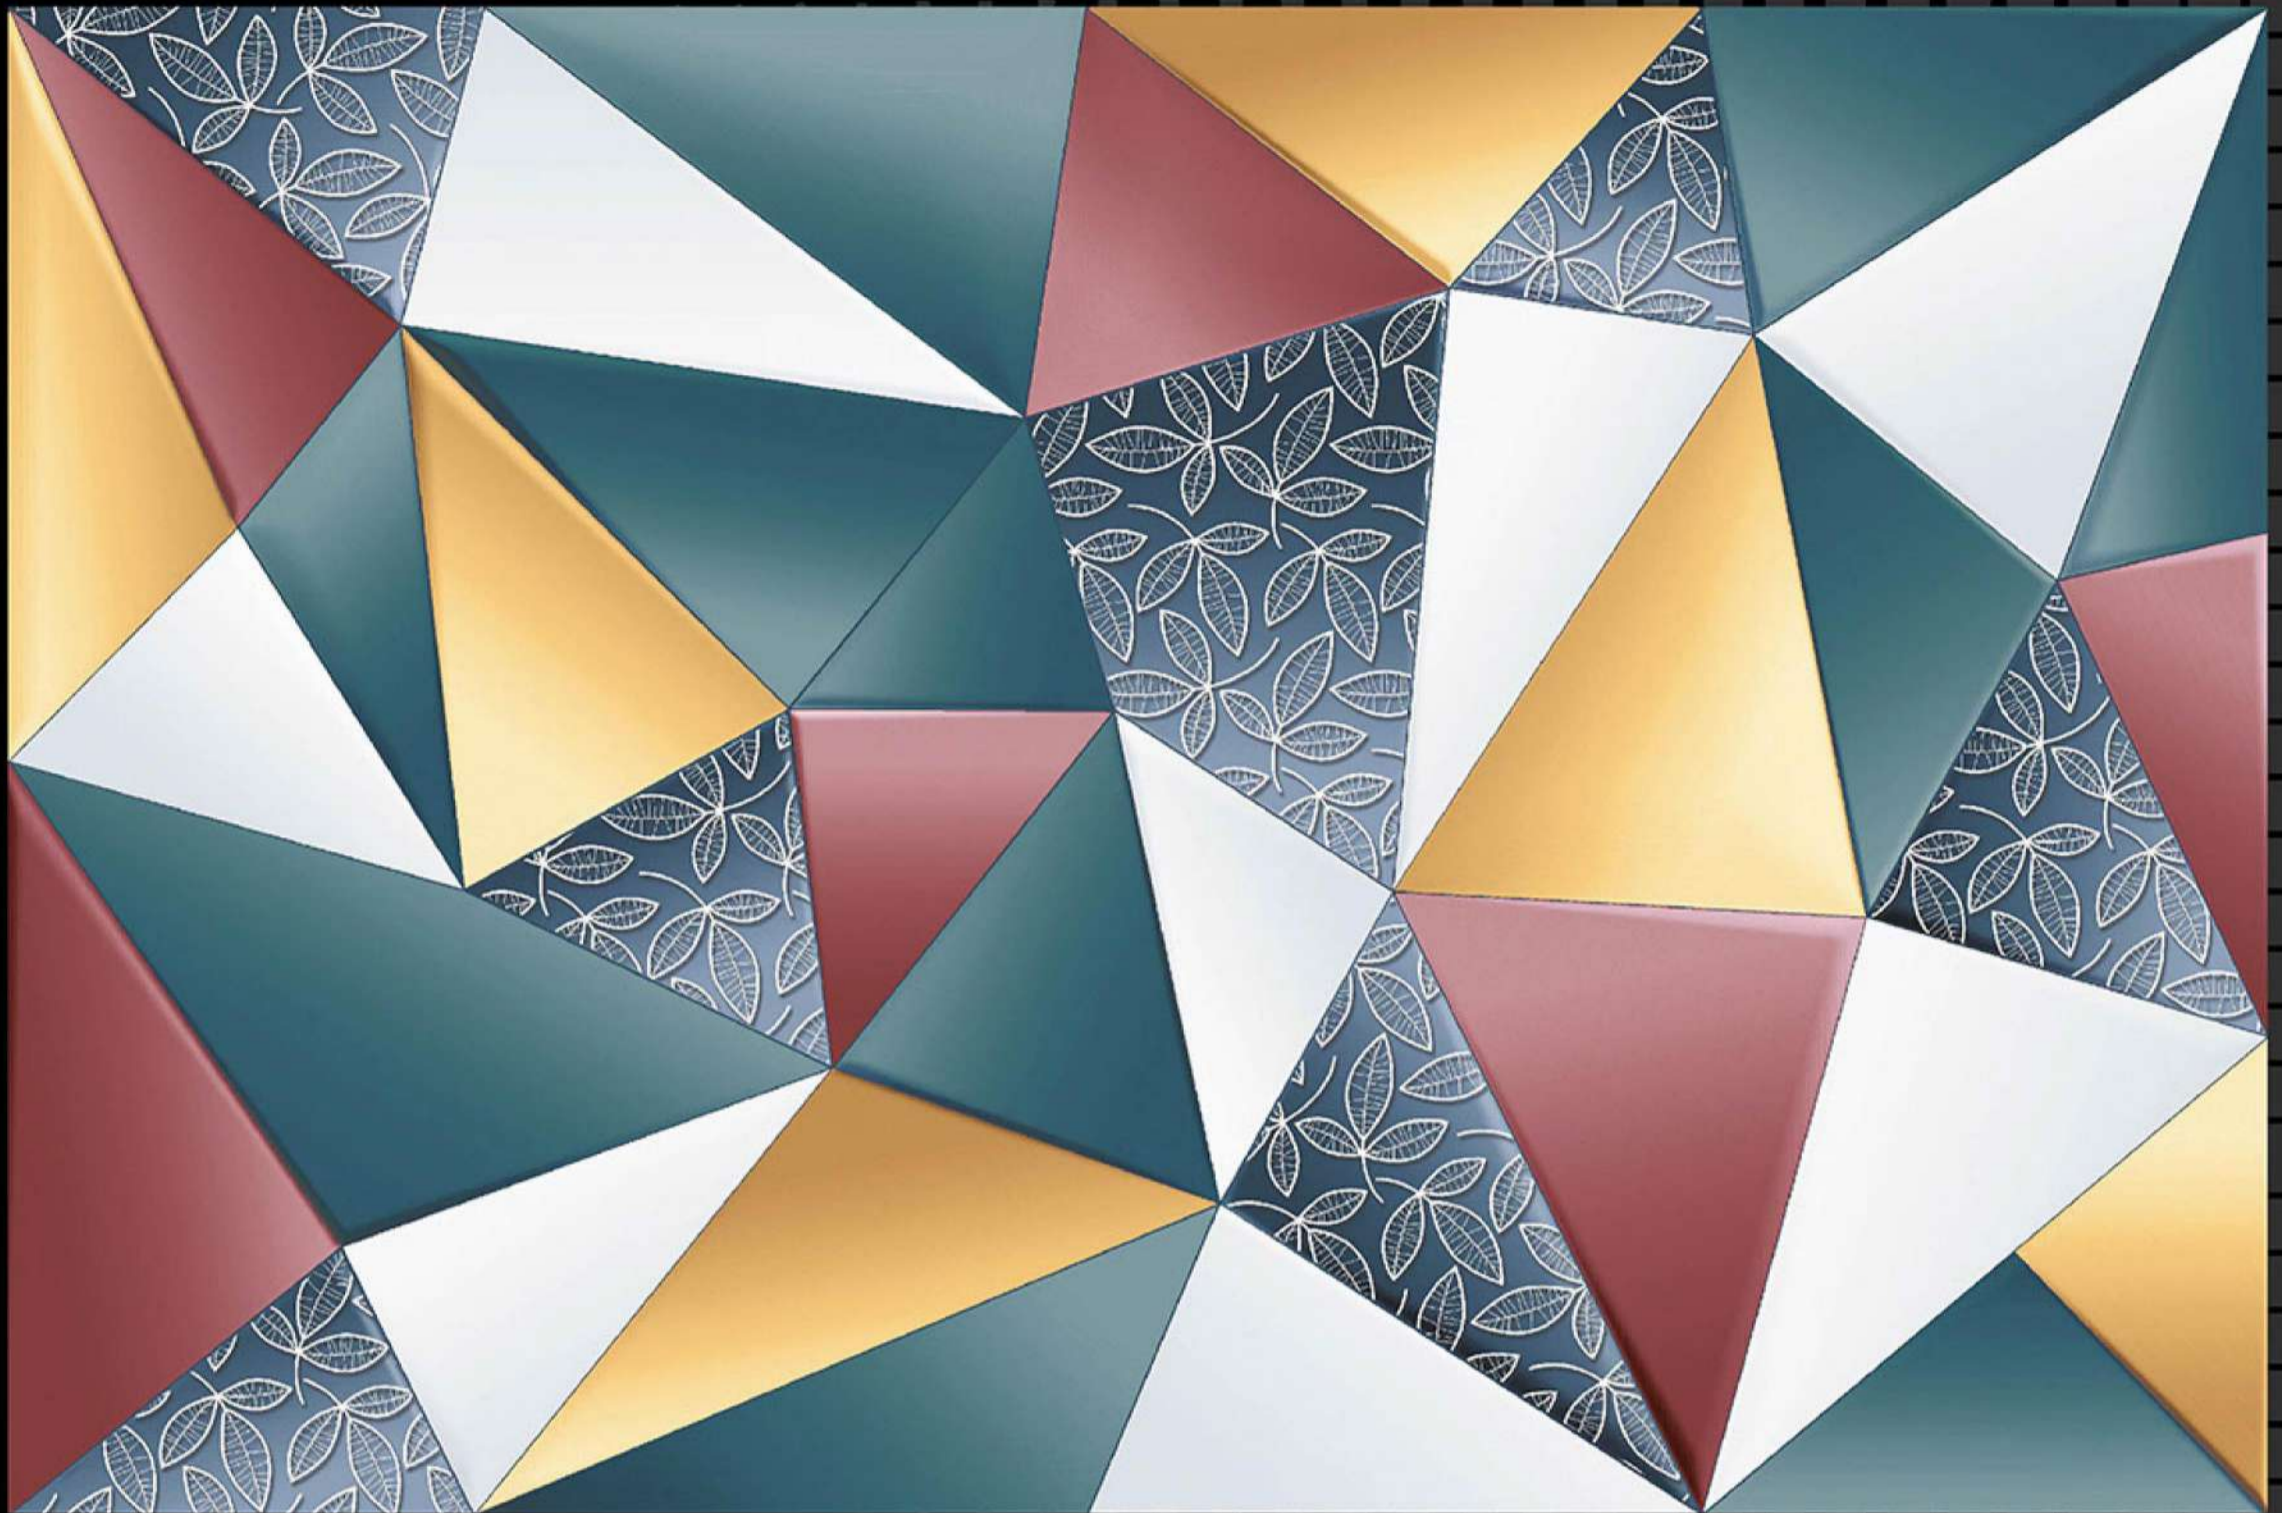

SIZE - 12 X 18

Glossy Series

HL-1