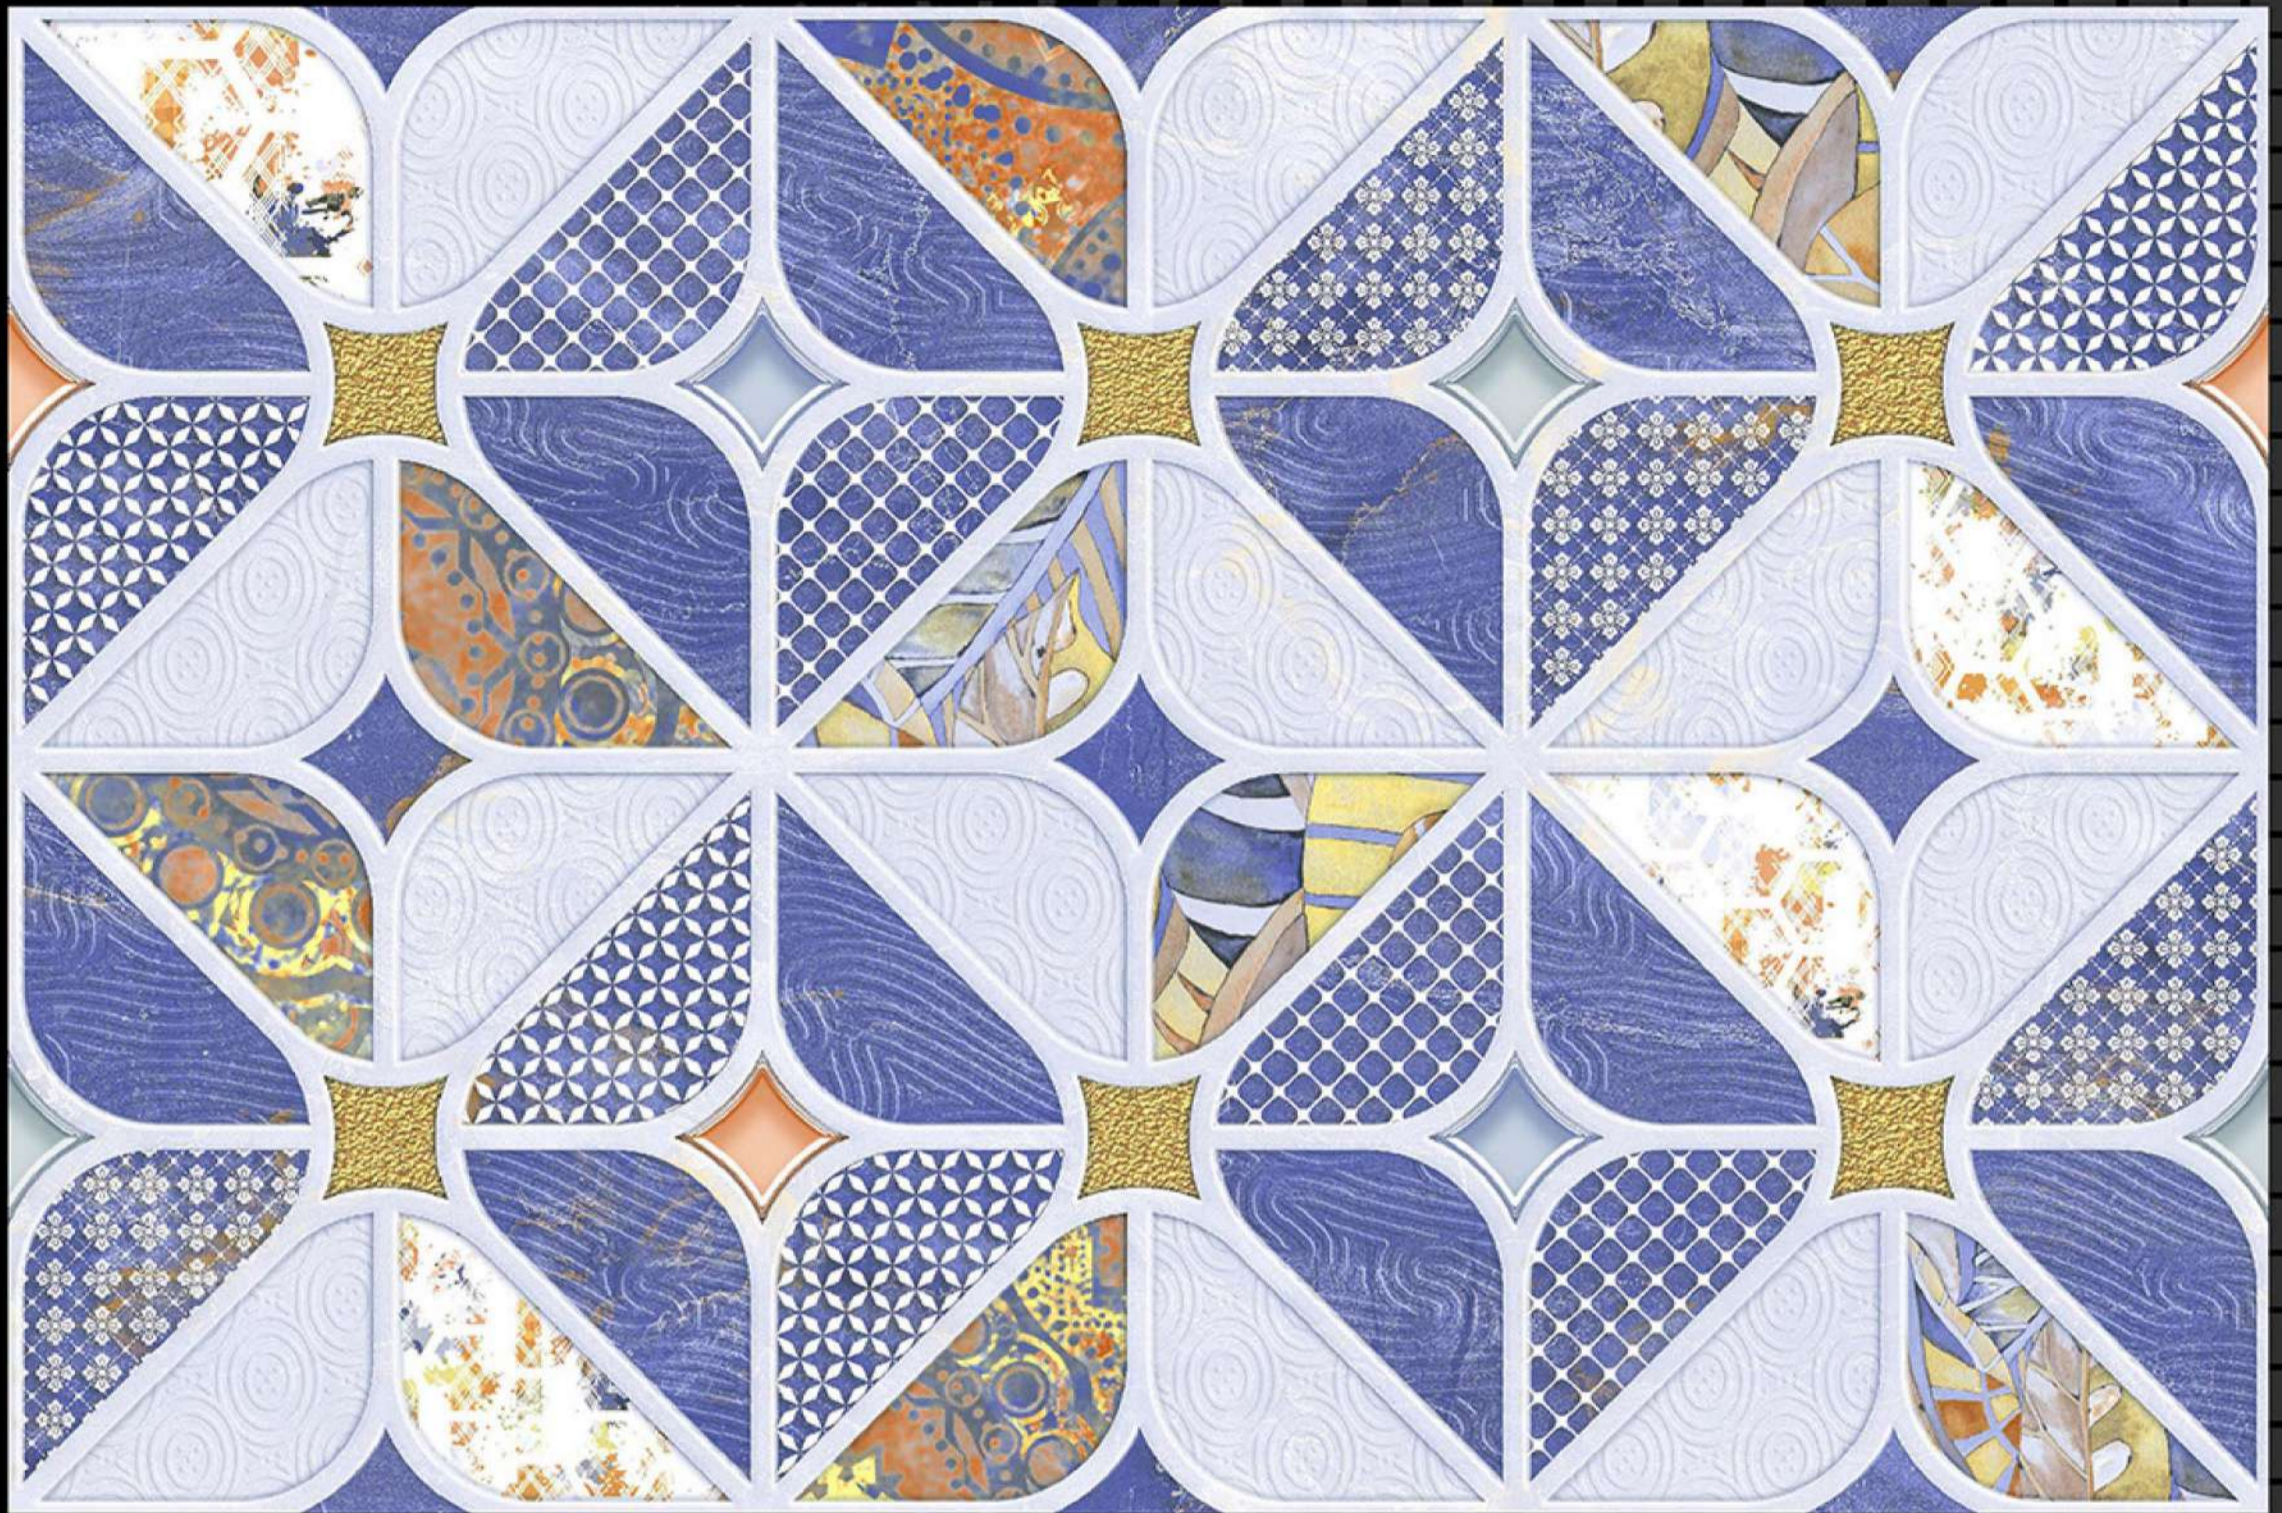

Dark

SIZE - 12 X 18

Glossy Series

HL-1

Light

Dark

SIZE - 12 X 18

Glossy Series