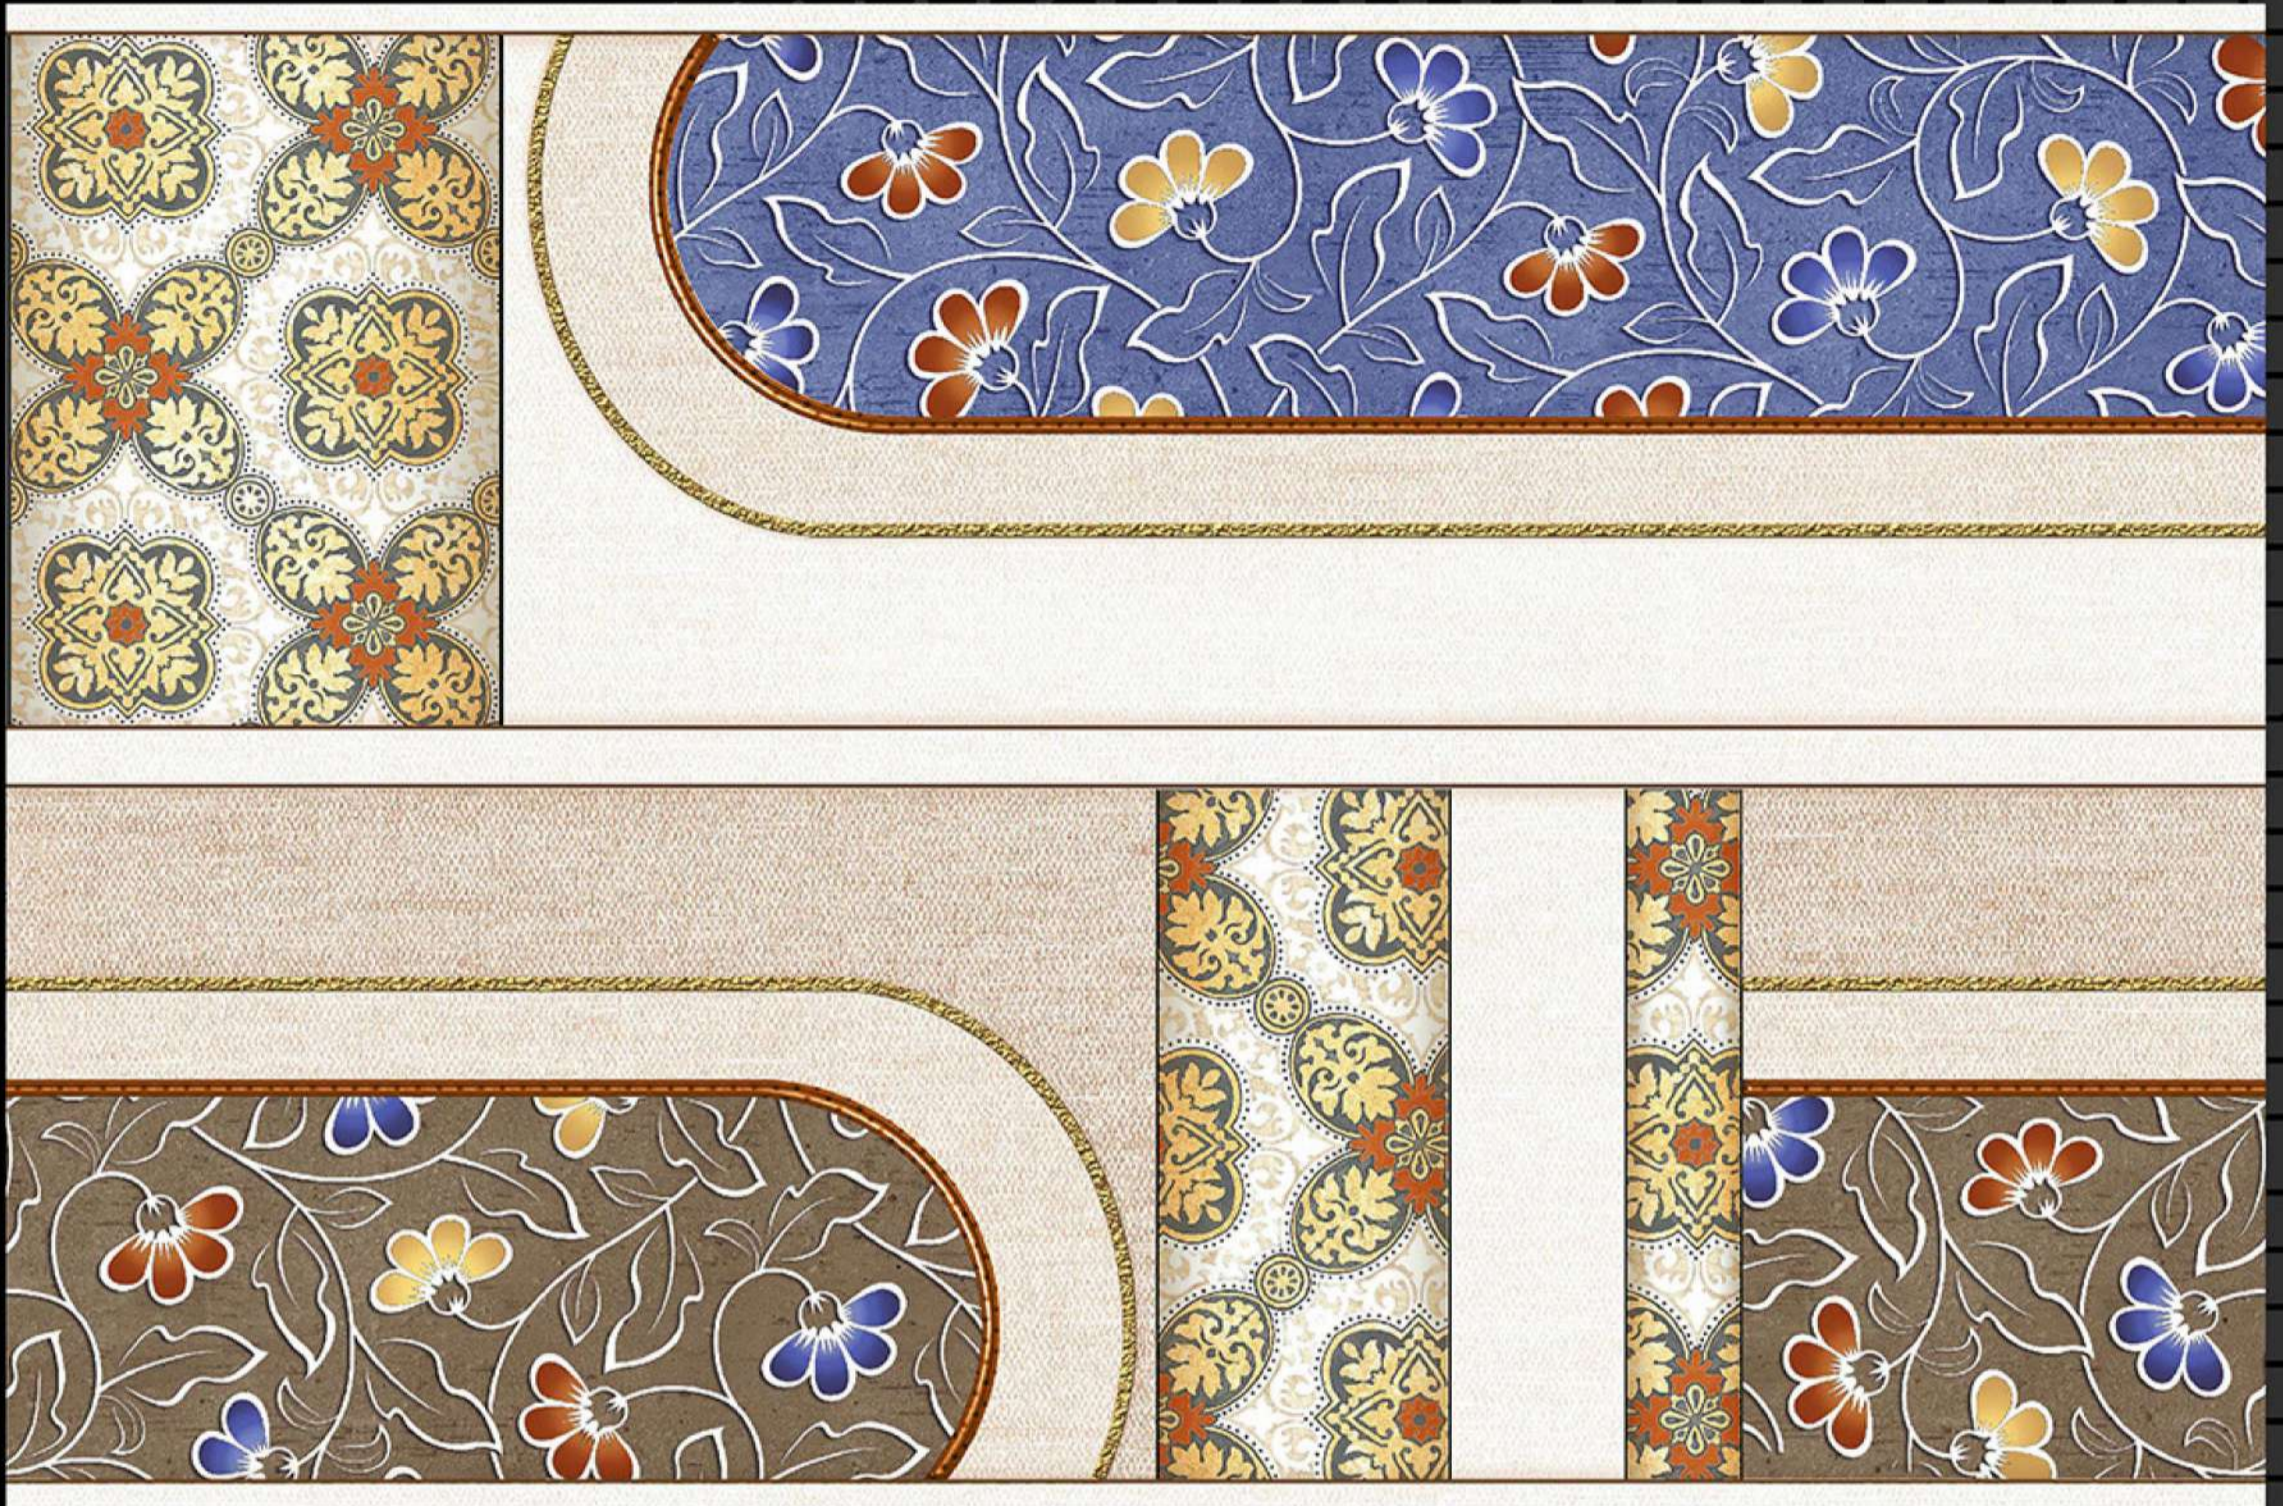

SIZE - 12 X 18

Glossy Series

HL-1