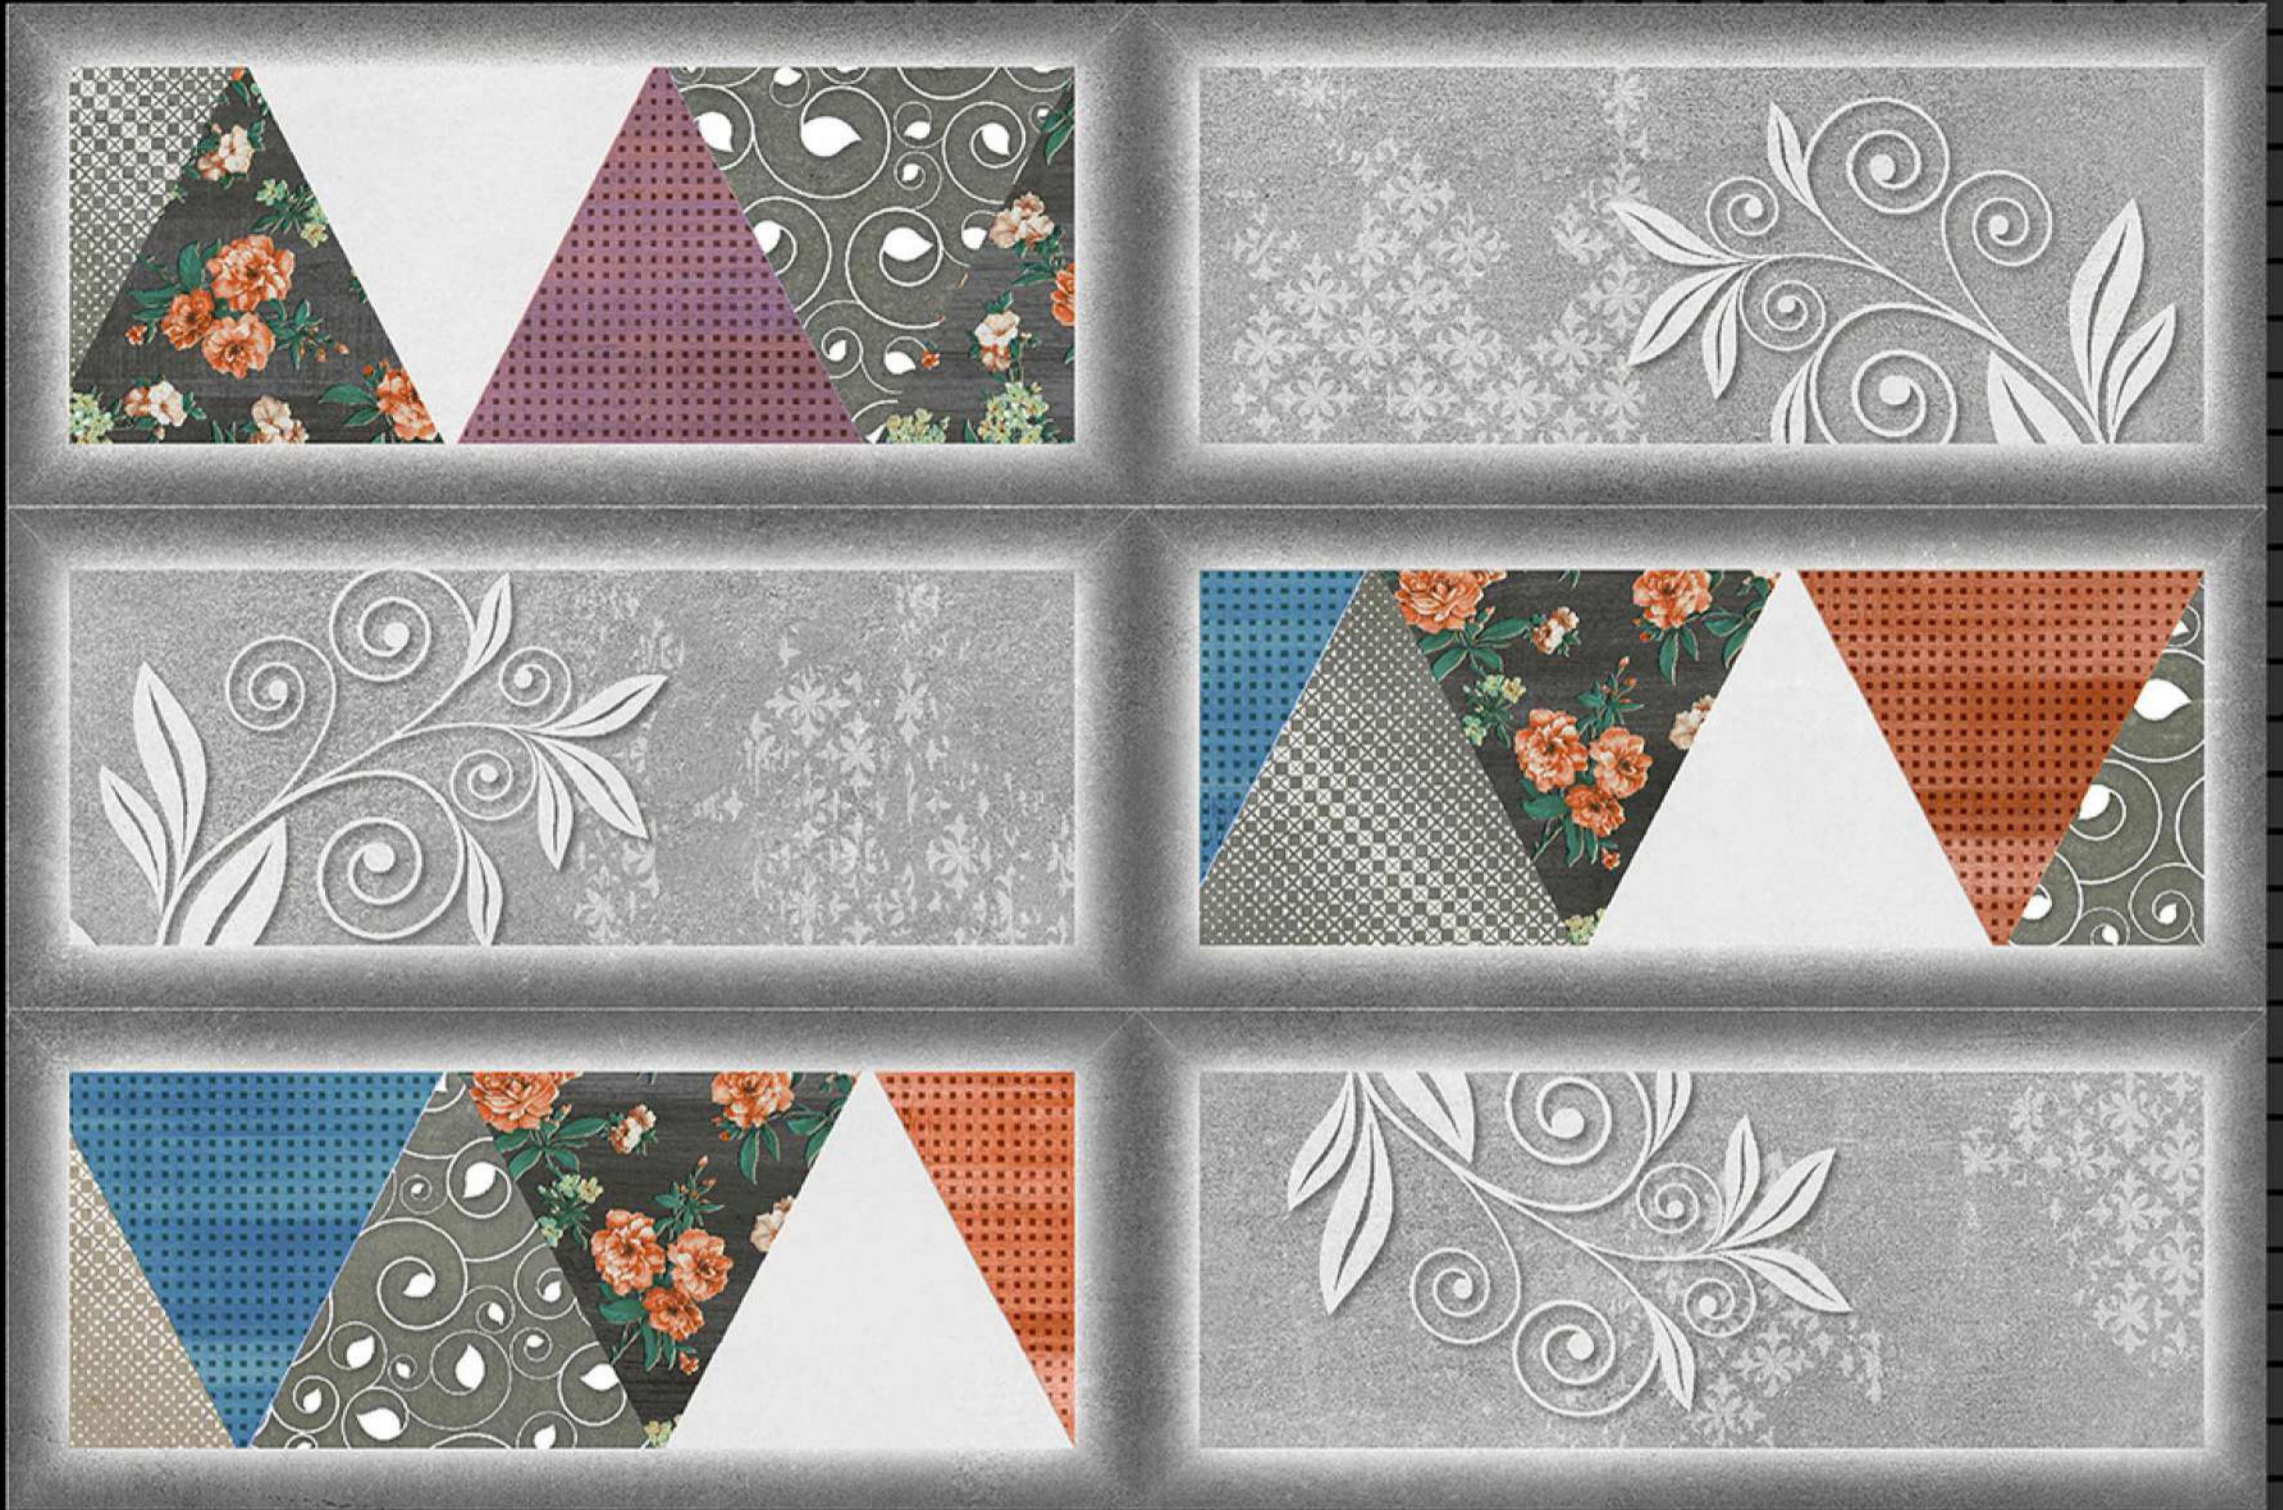

Dark

SIZE - 12 X 18

Glossy Series

HL-1

Light

Dark

SIZE - 12 X 18

Glossy Series