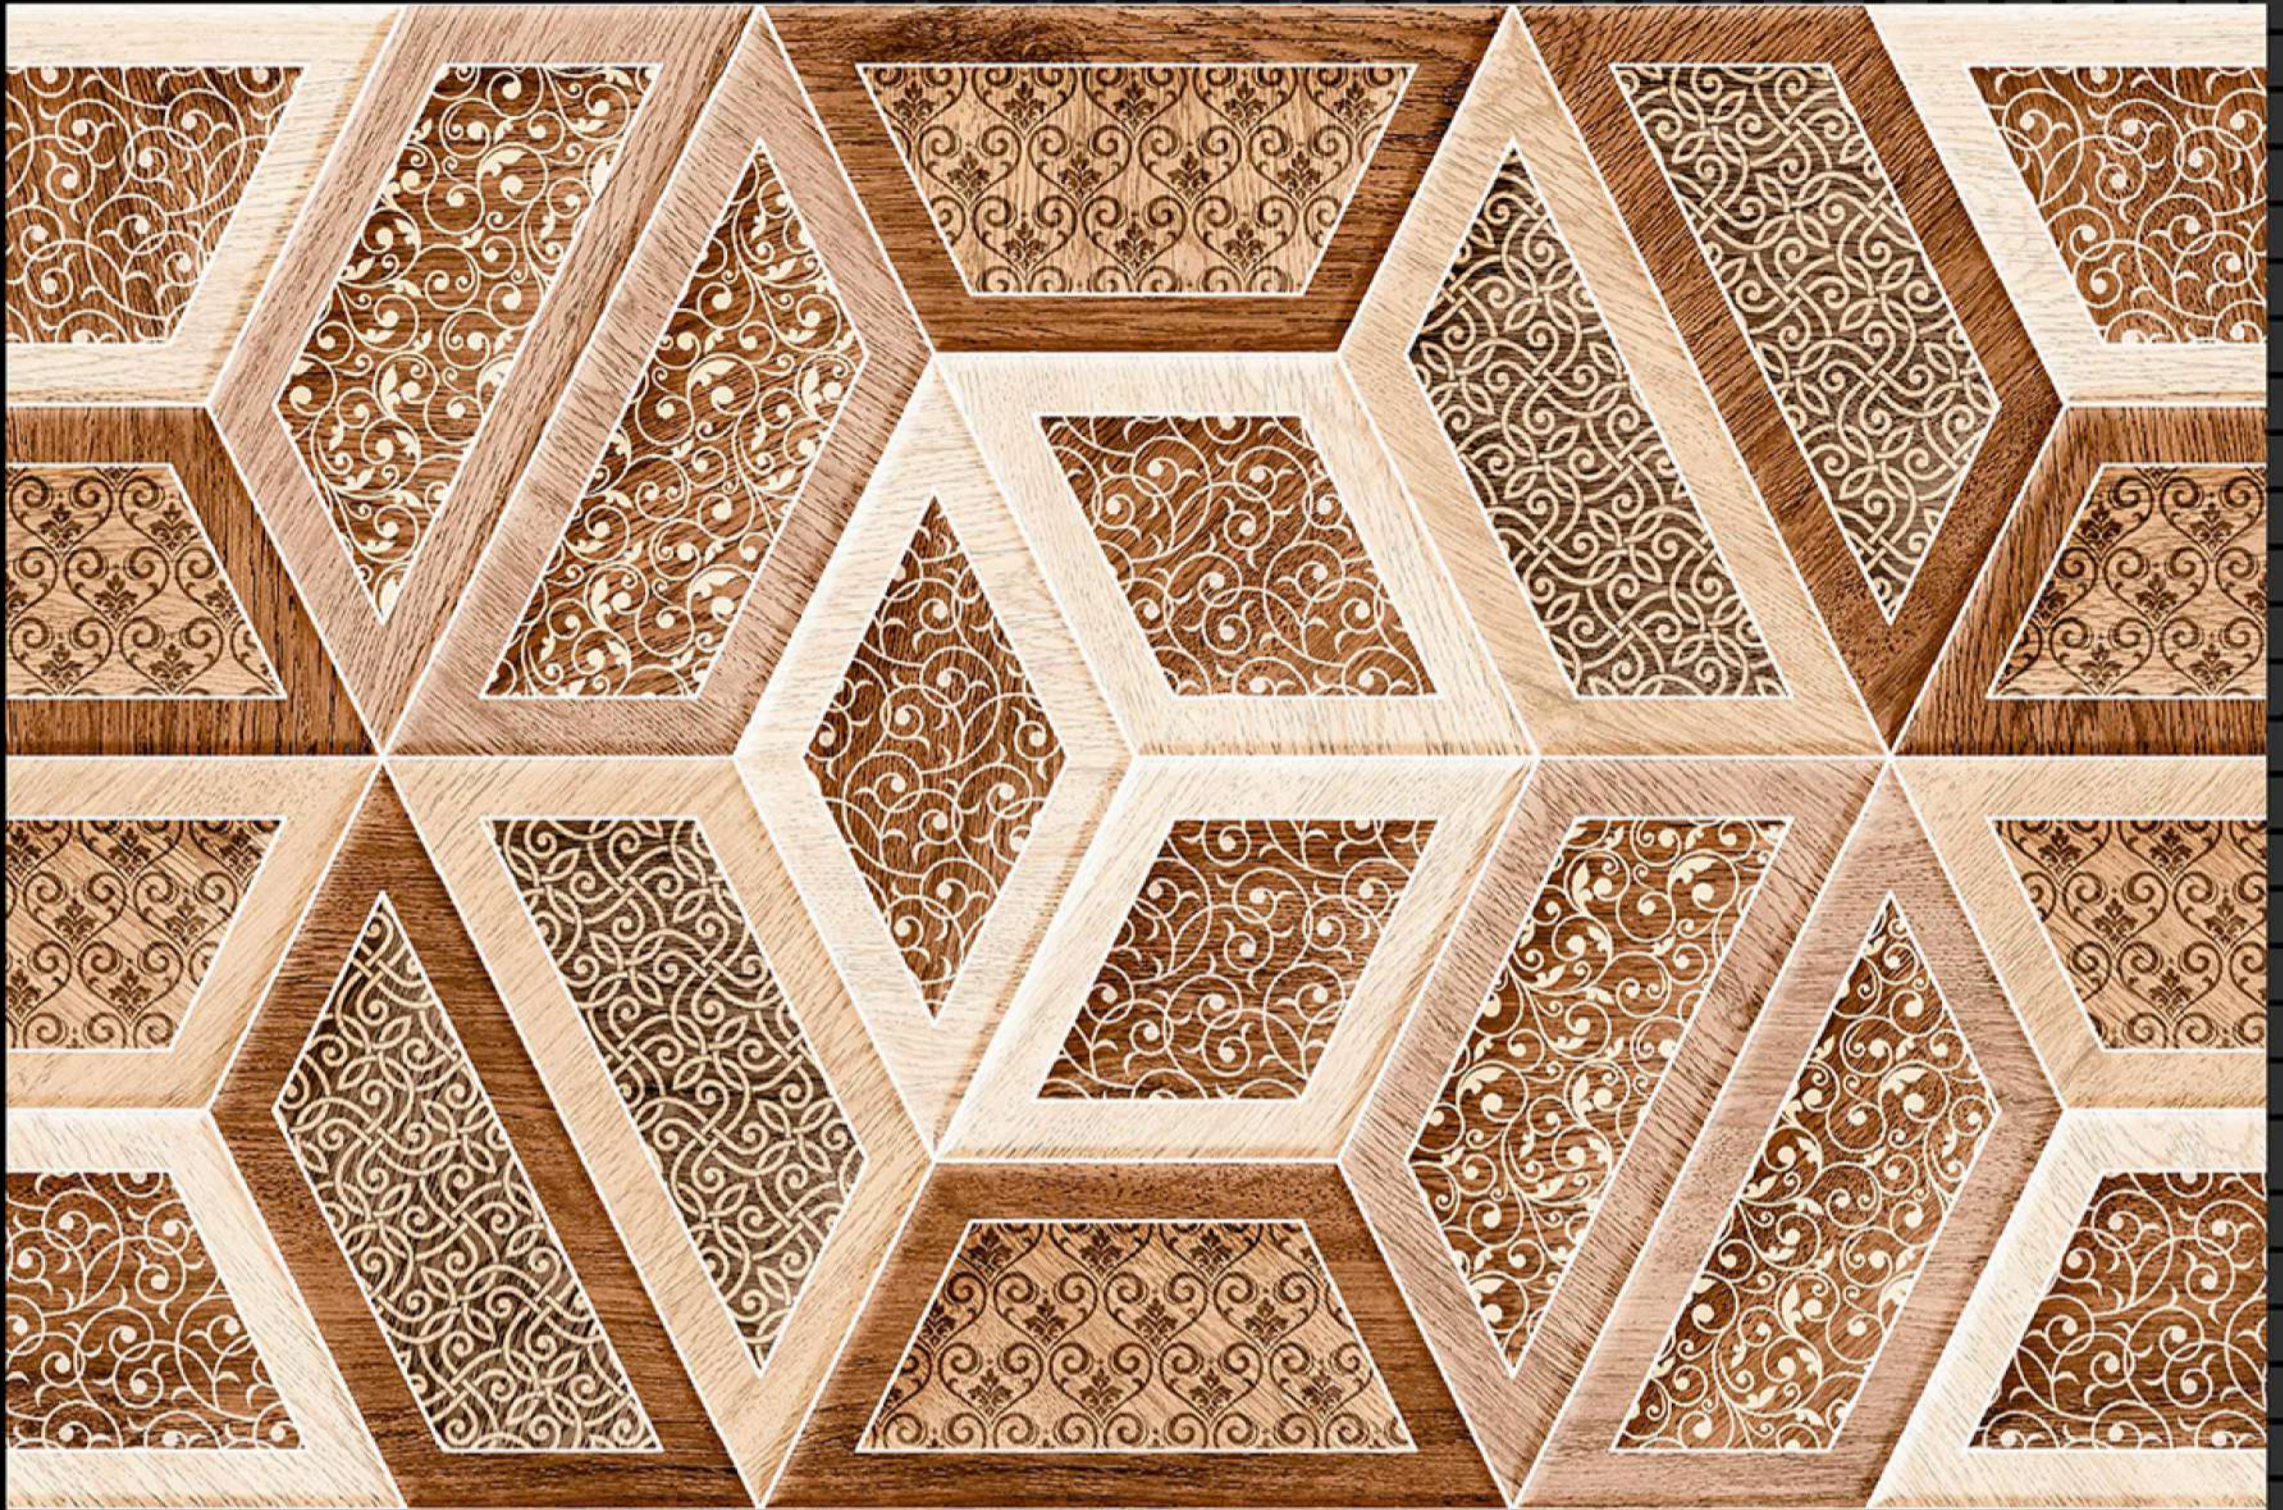

SIZE - 12 X 18

Glossy Series

HL-1

Light

Dark

SIZE - 12 X 18

Glossy Series

HL-1