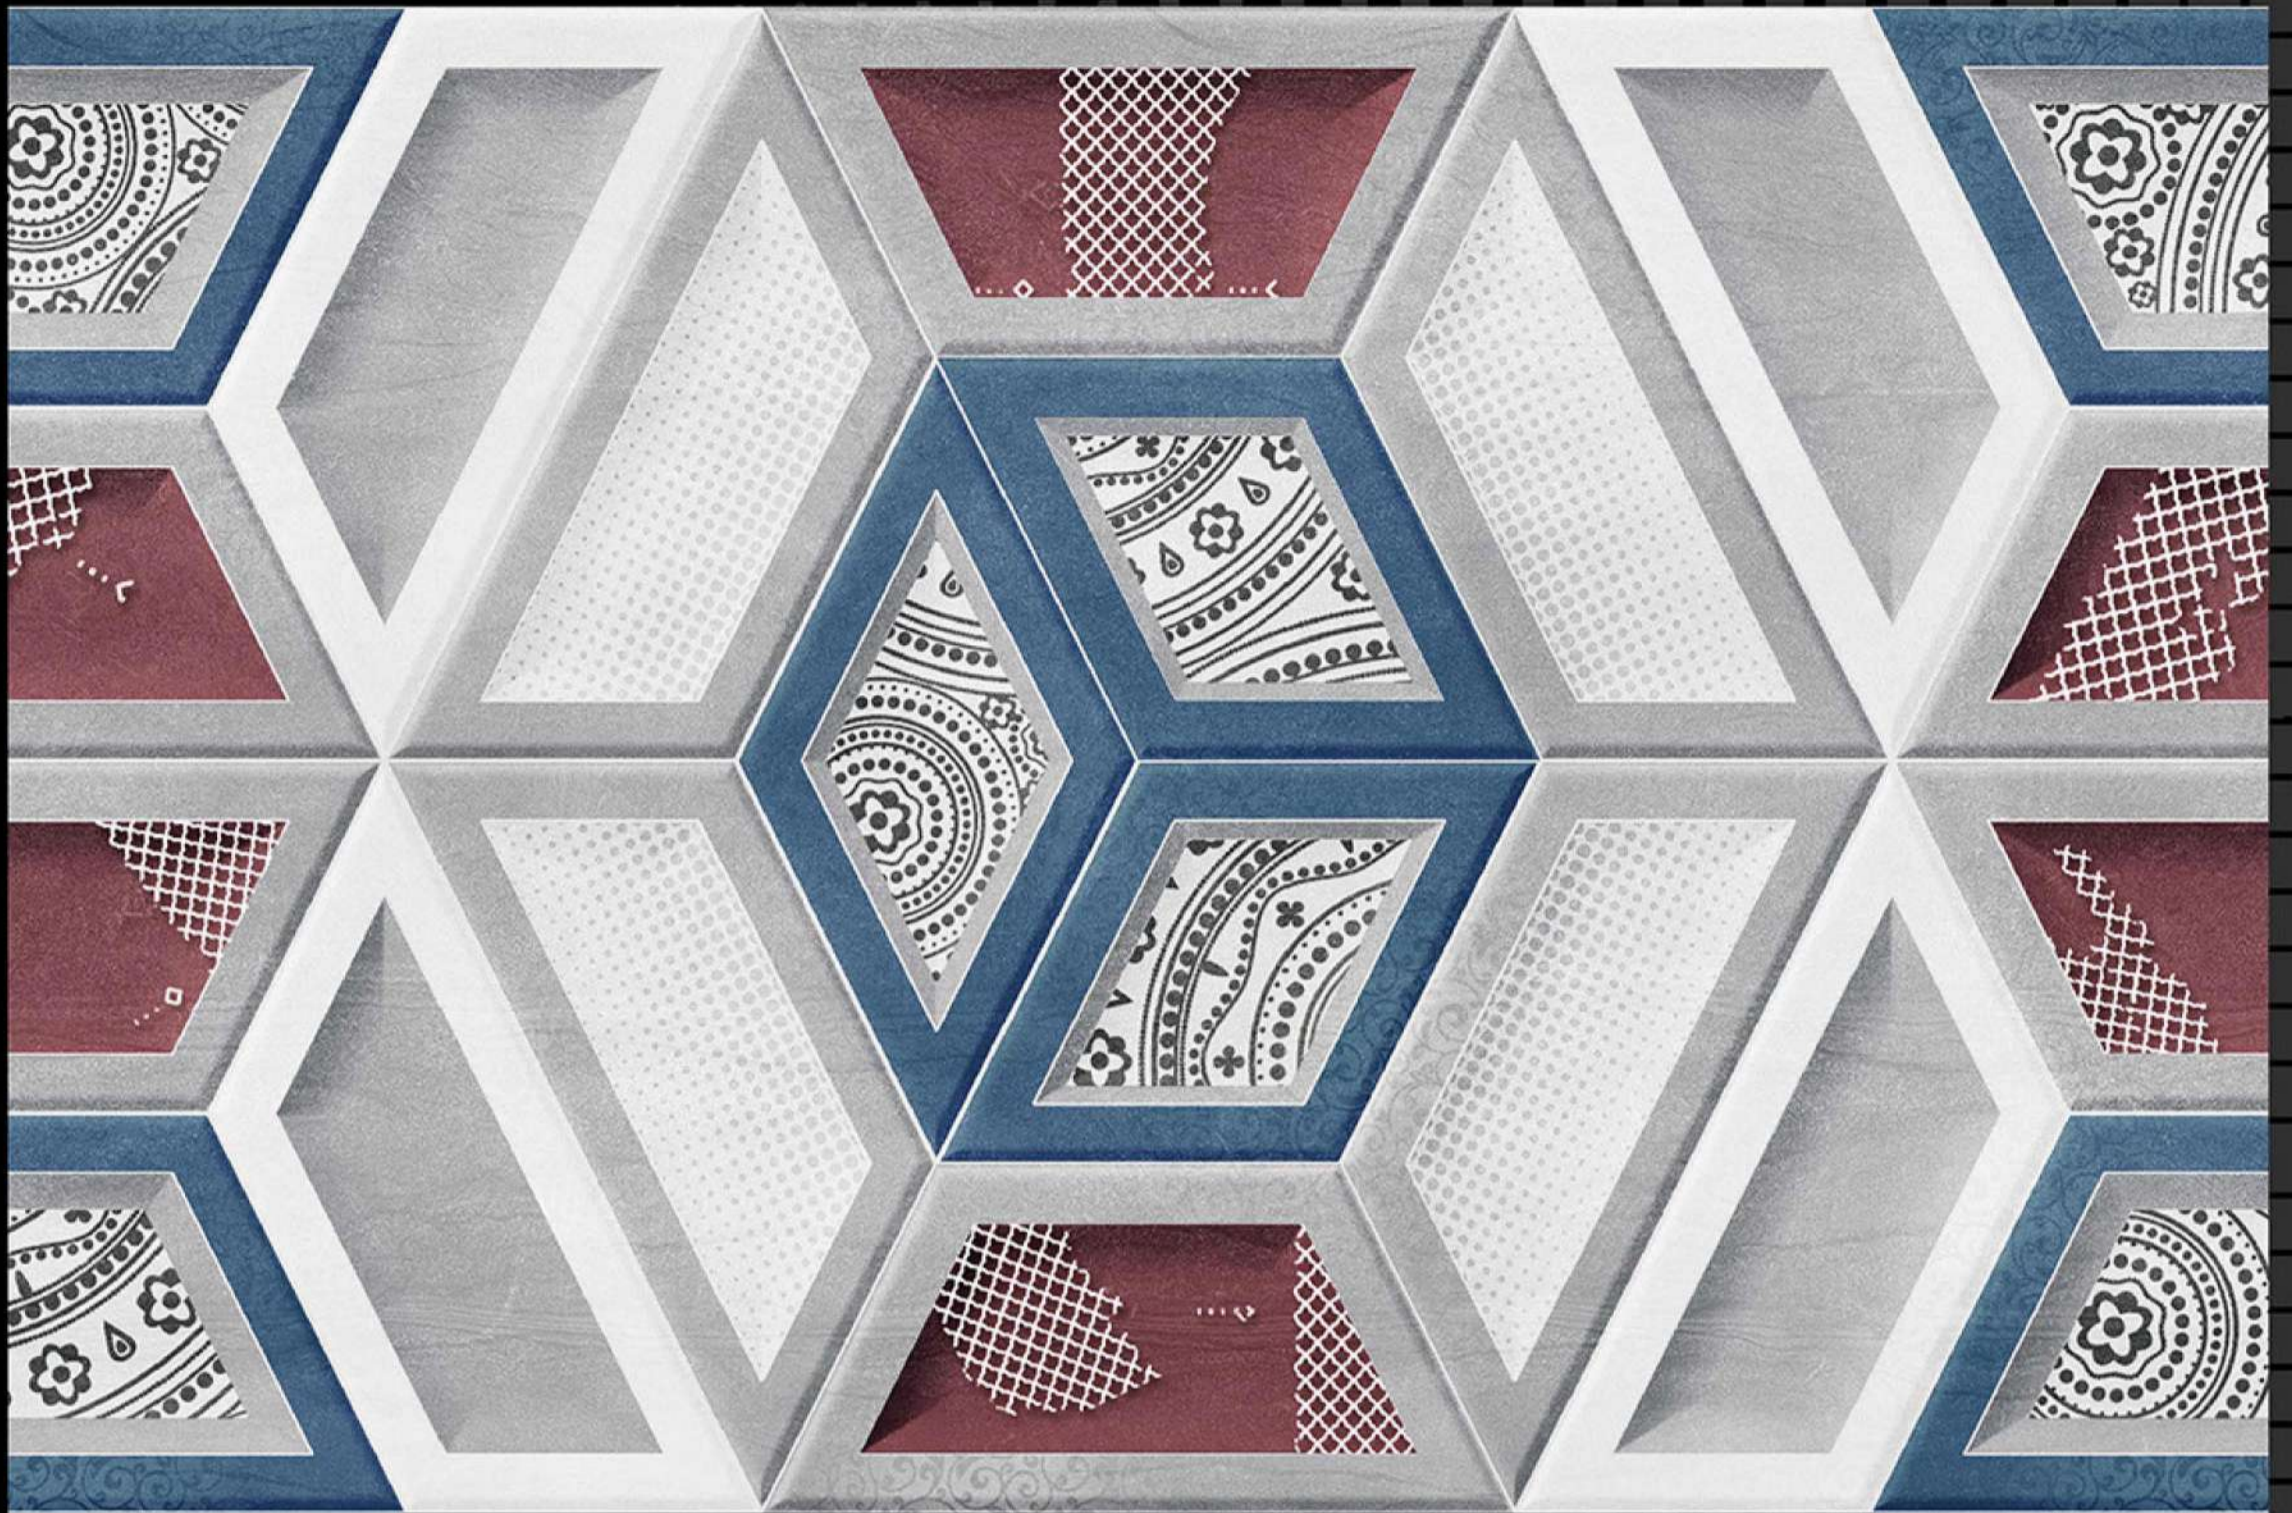

SIZE - 12 X 18

Licon
TILES

Glossy Series

HL-1