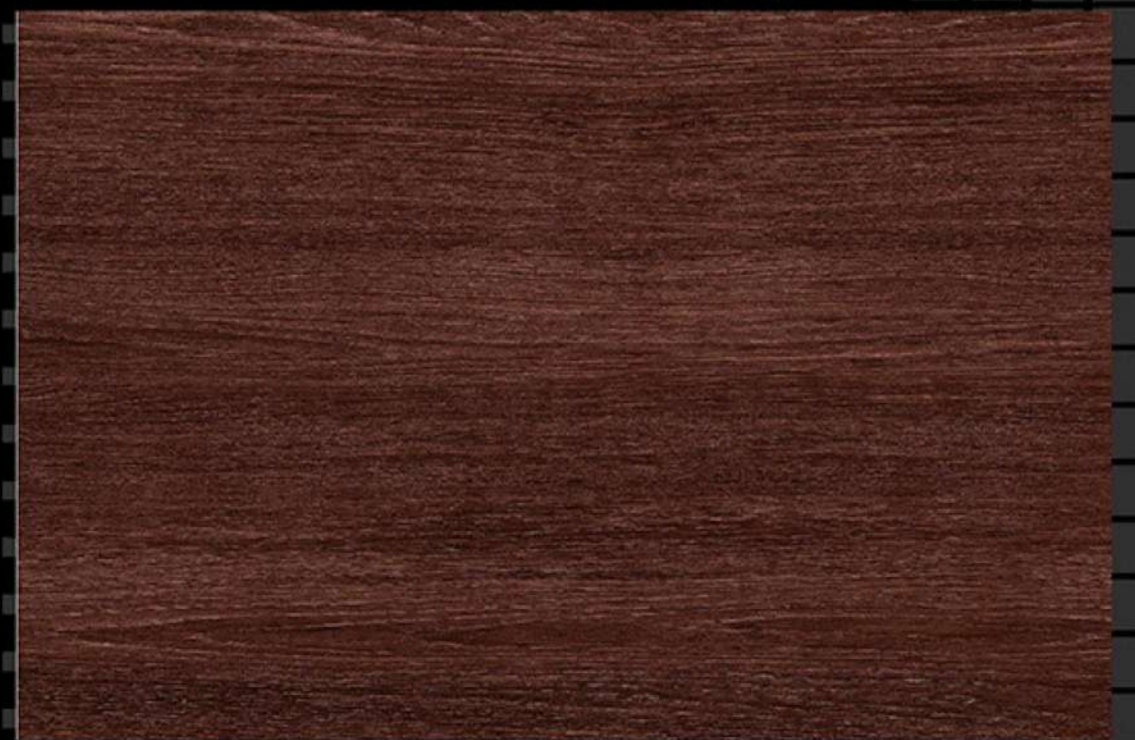

HL-2

Light

Light

SIZE - 12 X 18

Glossy Series

HL-1

Light

Dark