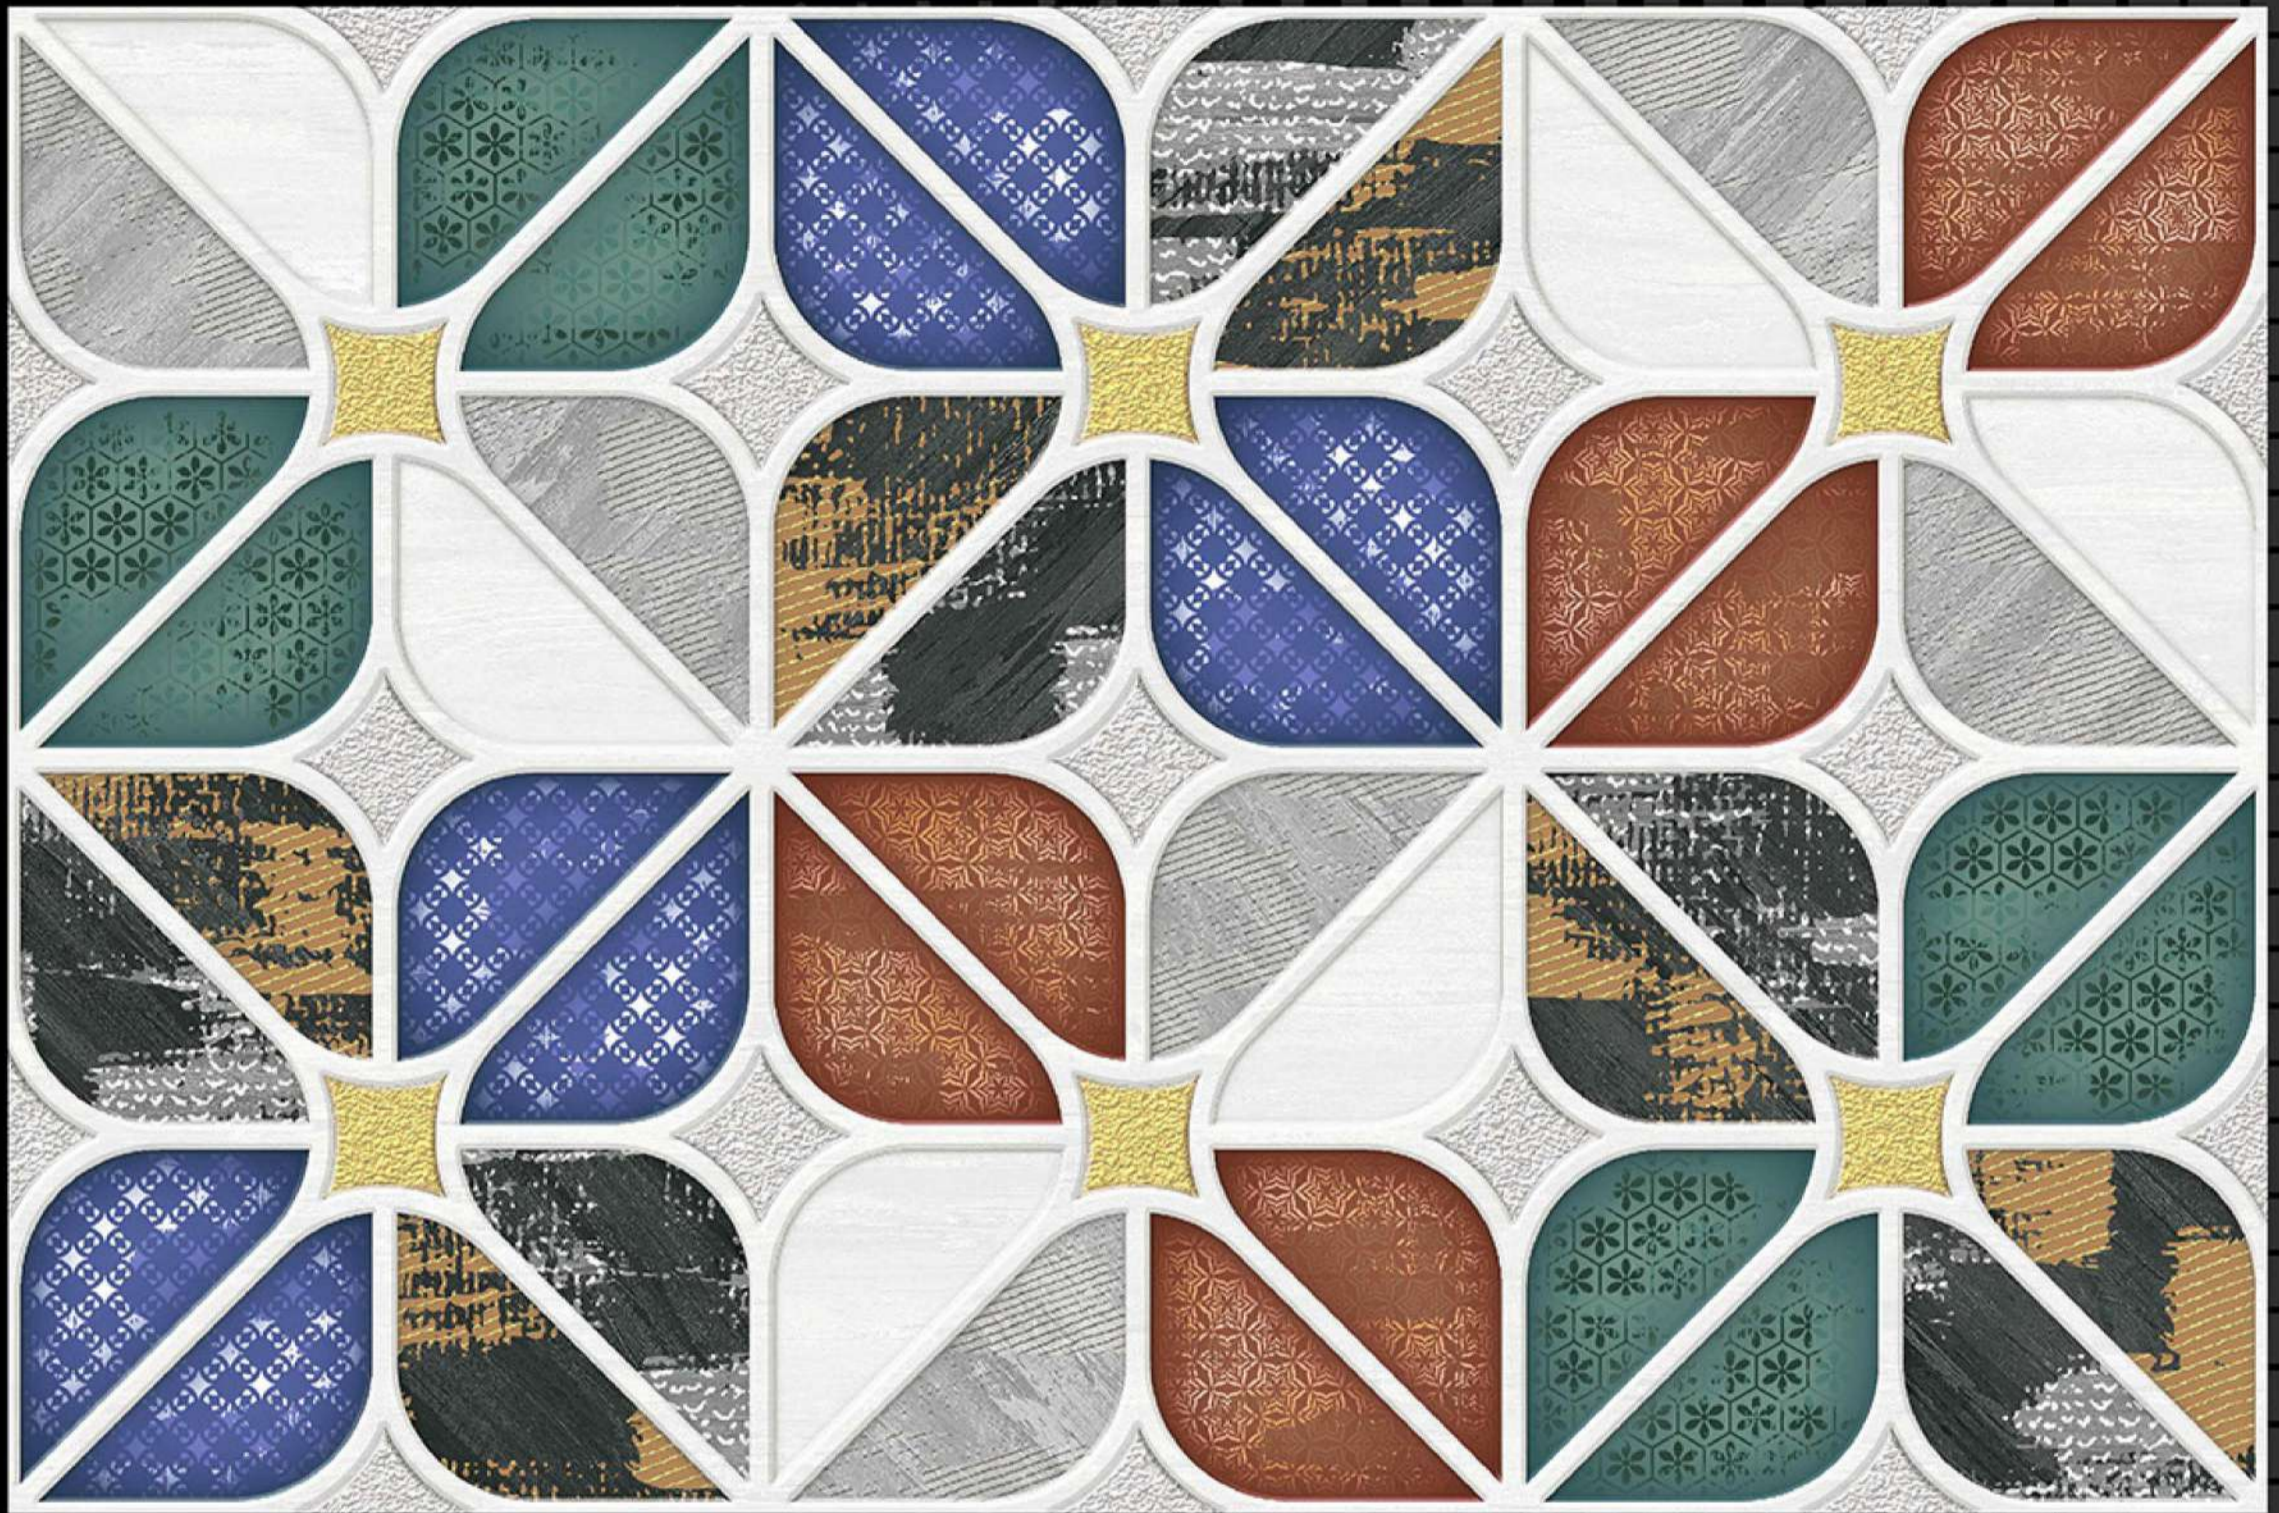

SIZE - 12 X 18

Glossy Series

HL-1