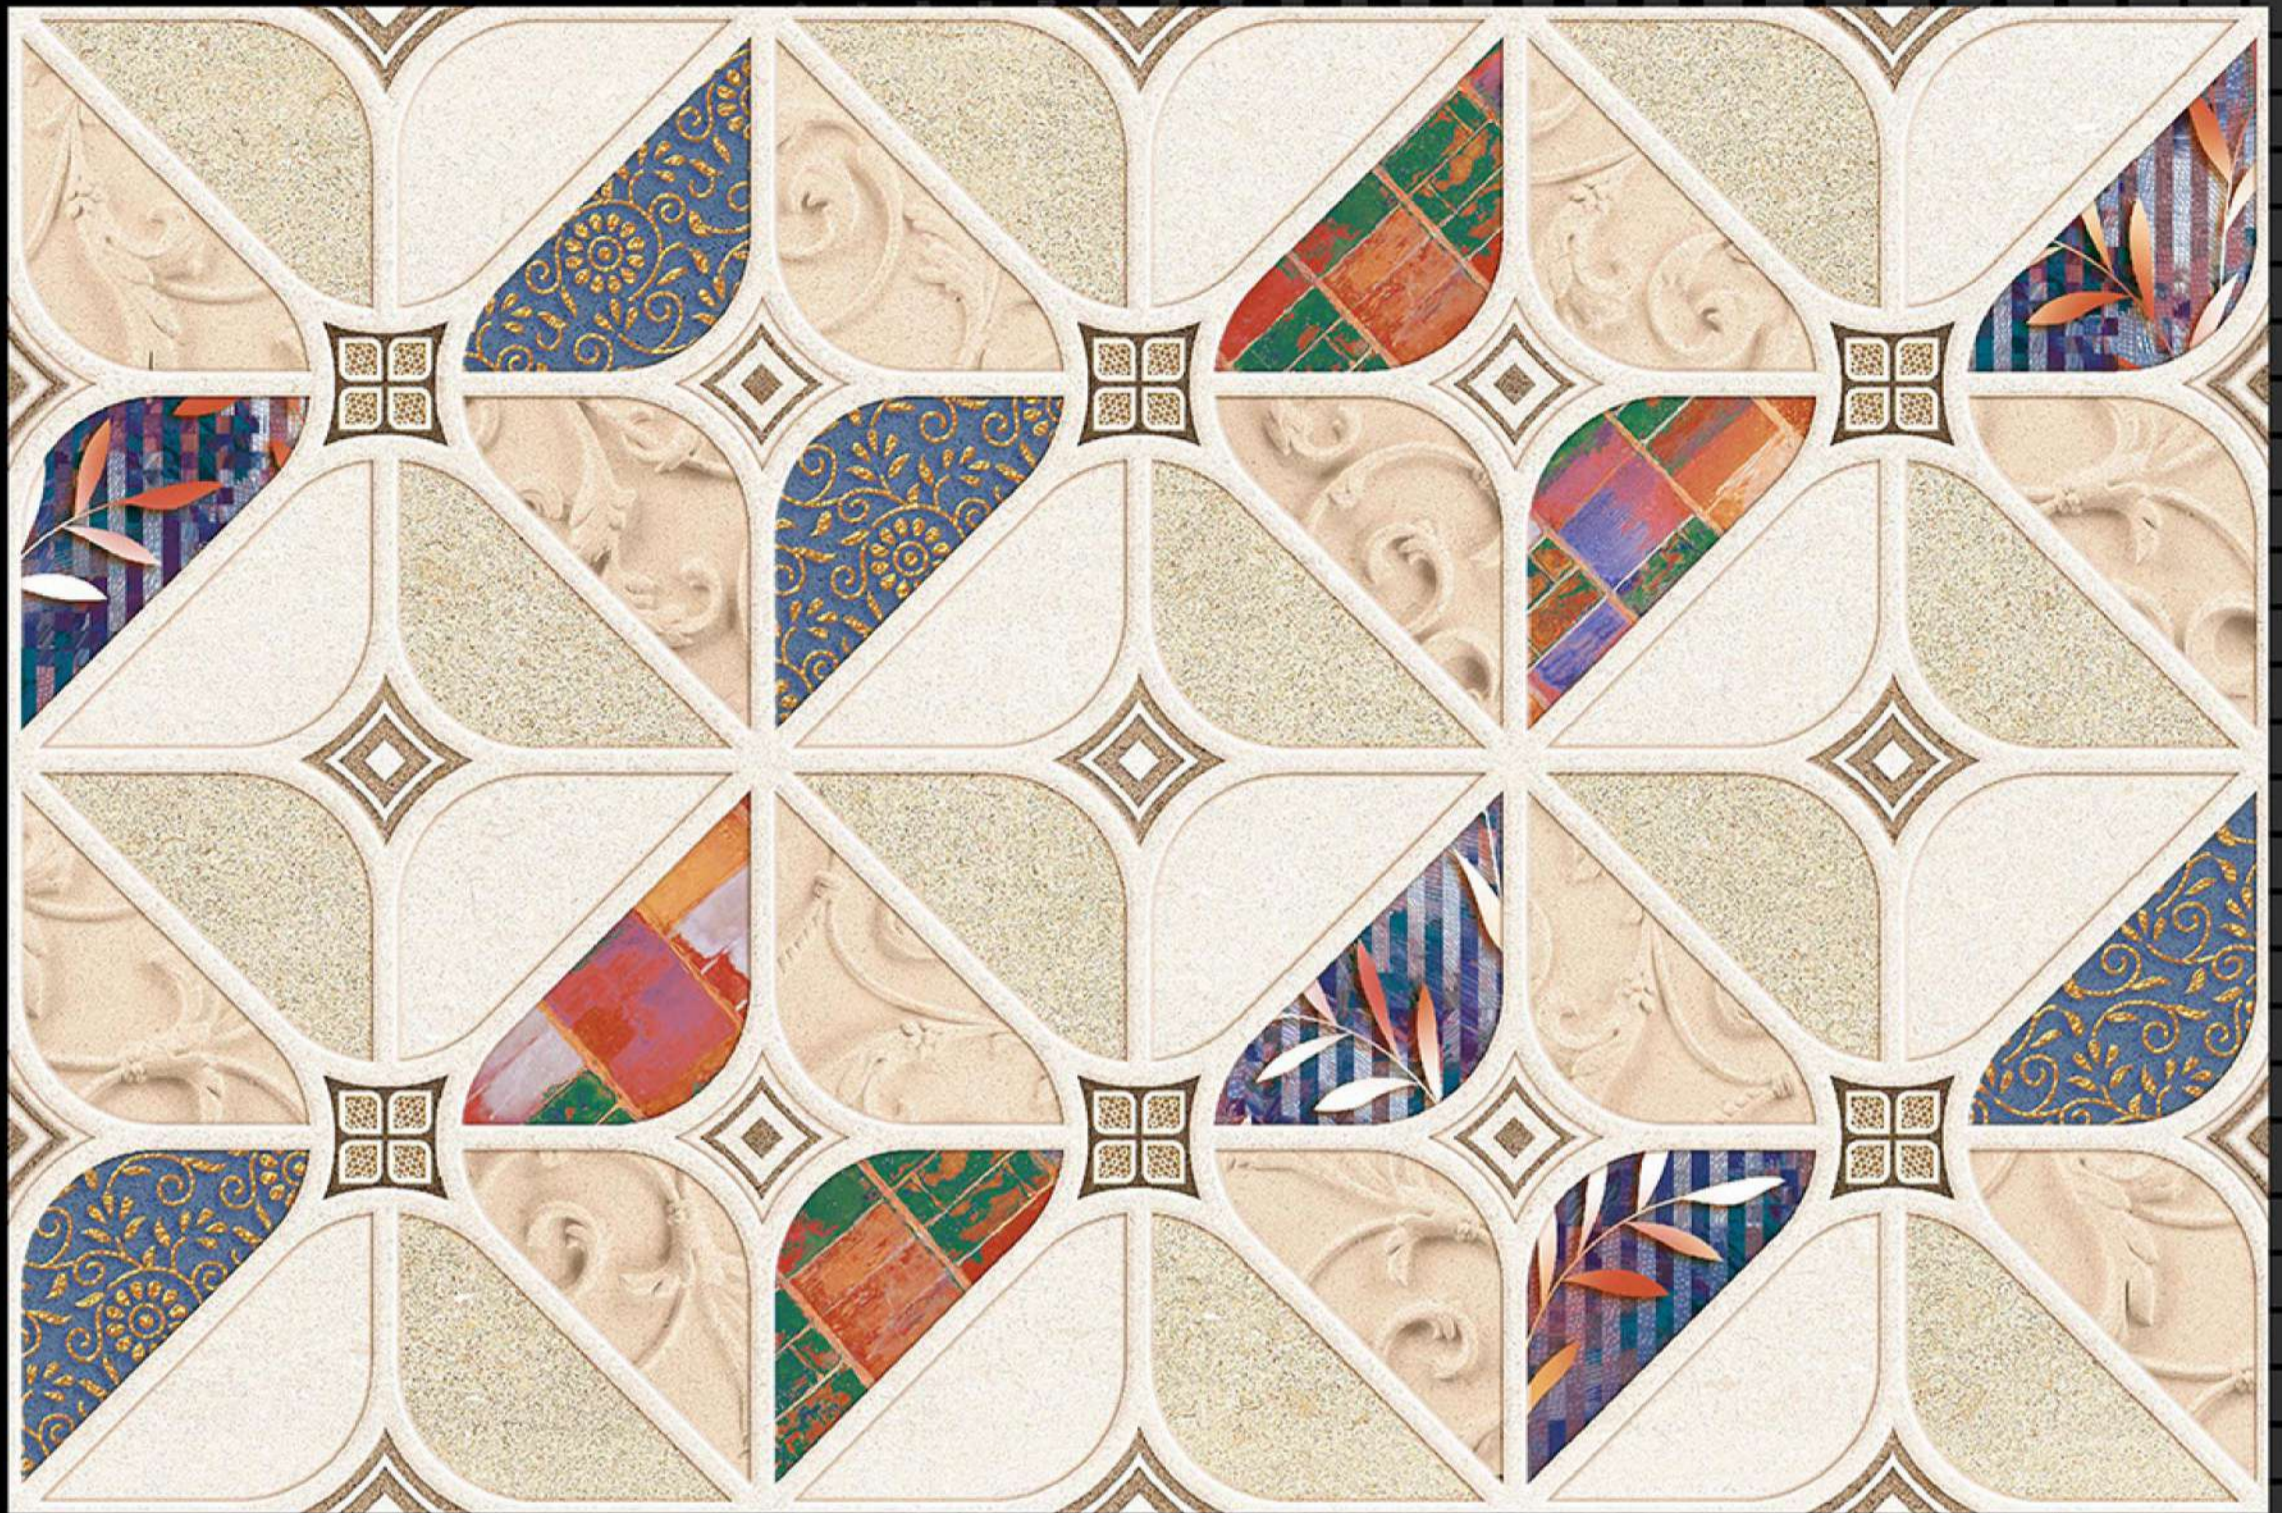

**MultiColor**  
technology

**HD**  
printing

NO :- 10045

SIZE - 12 X 18

Glossy Series

HL-1

Light

Dark