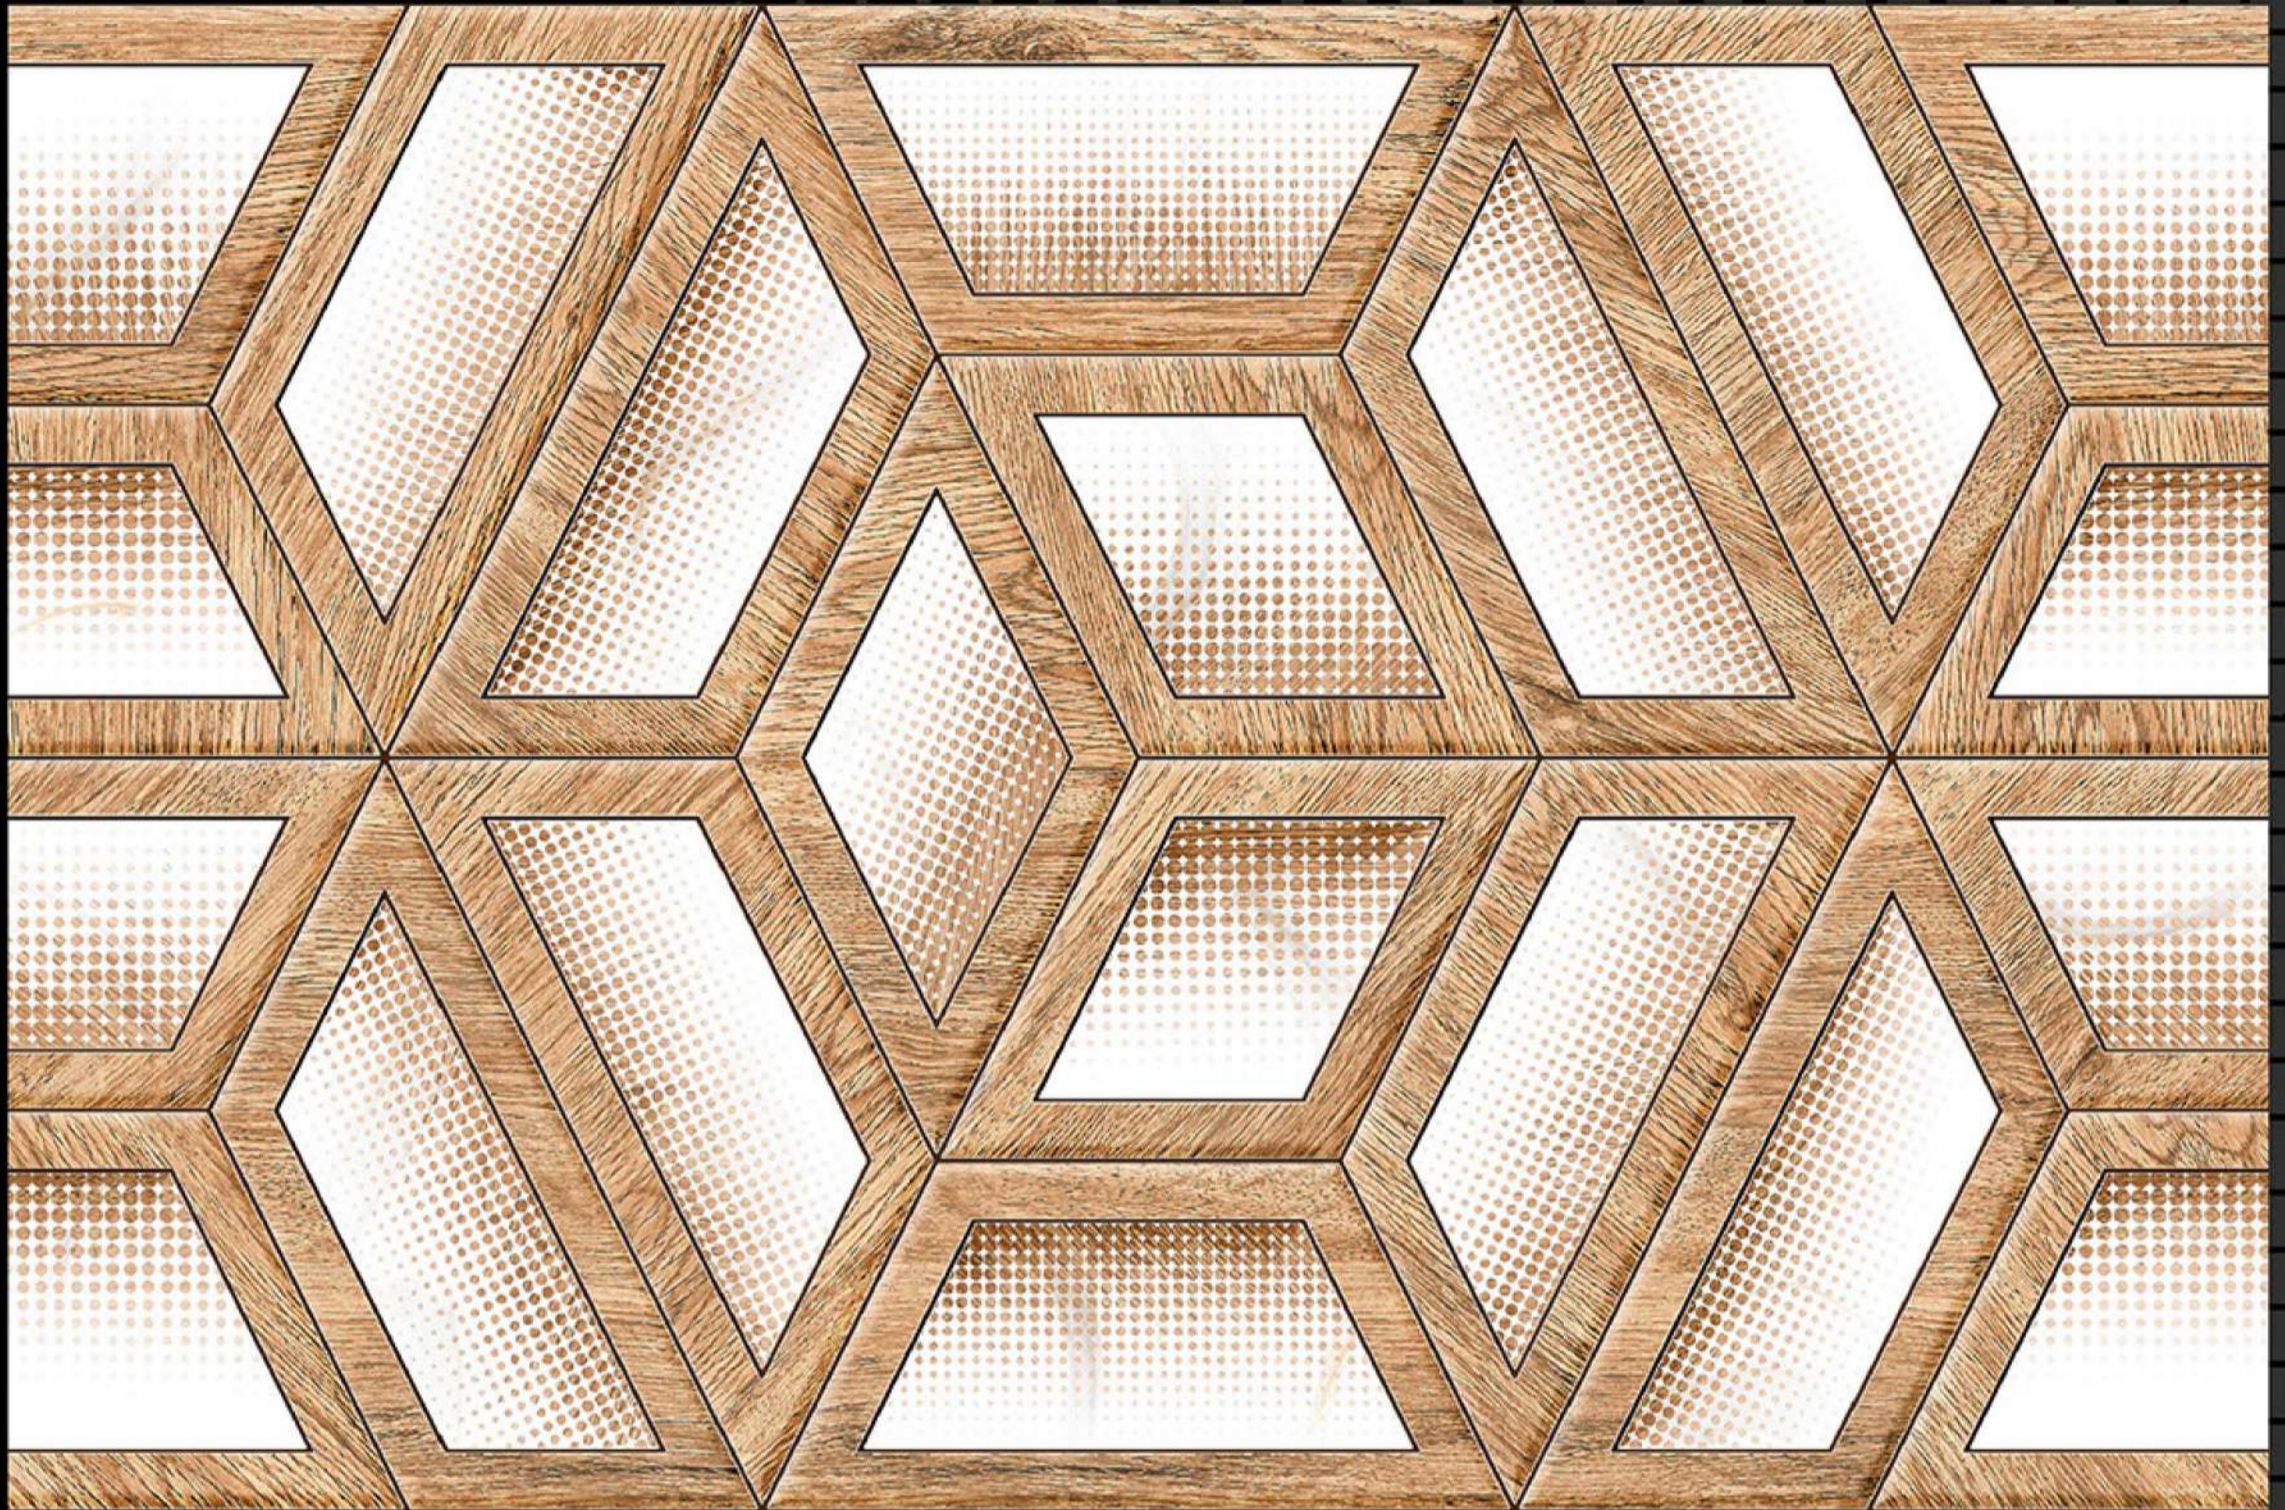

SIZE - 12 X 18

Glossy Series

HL-3