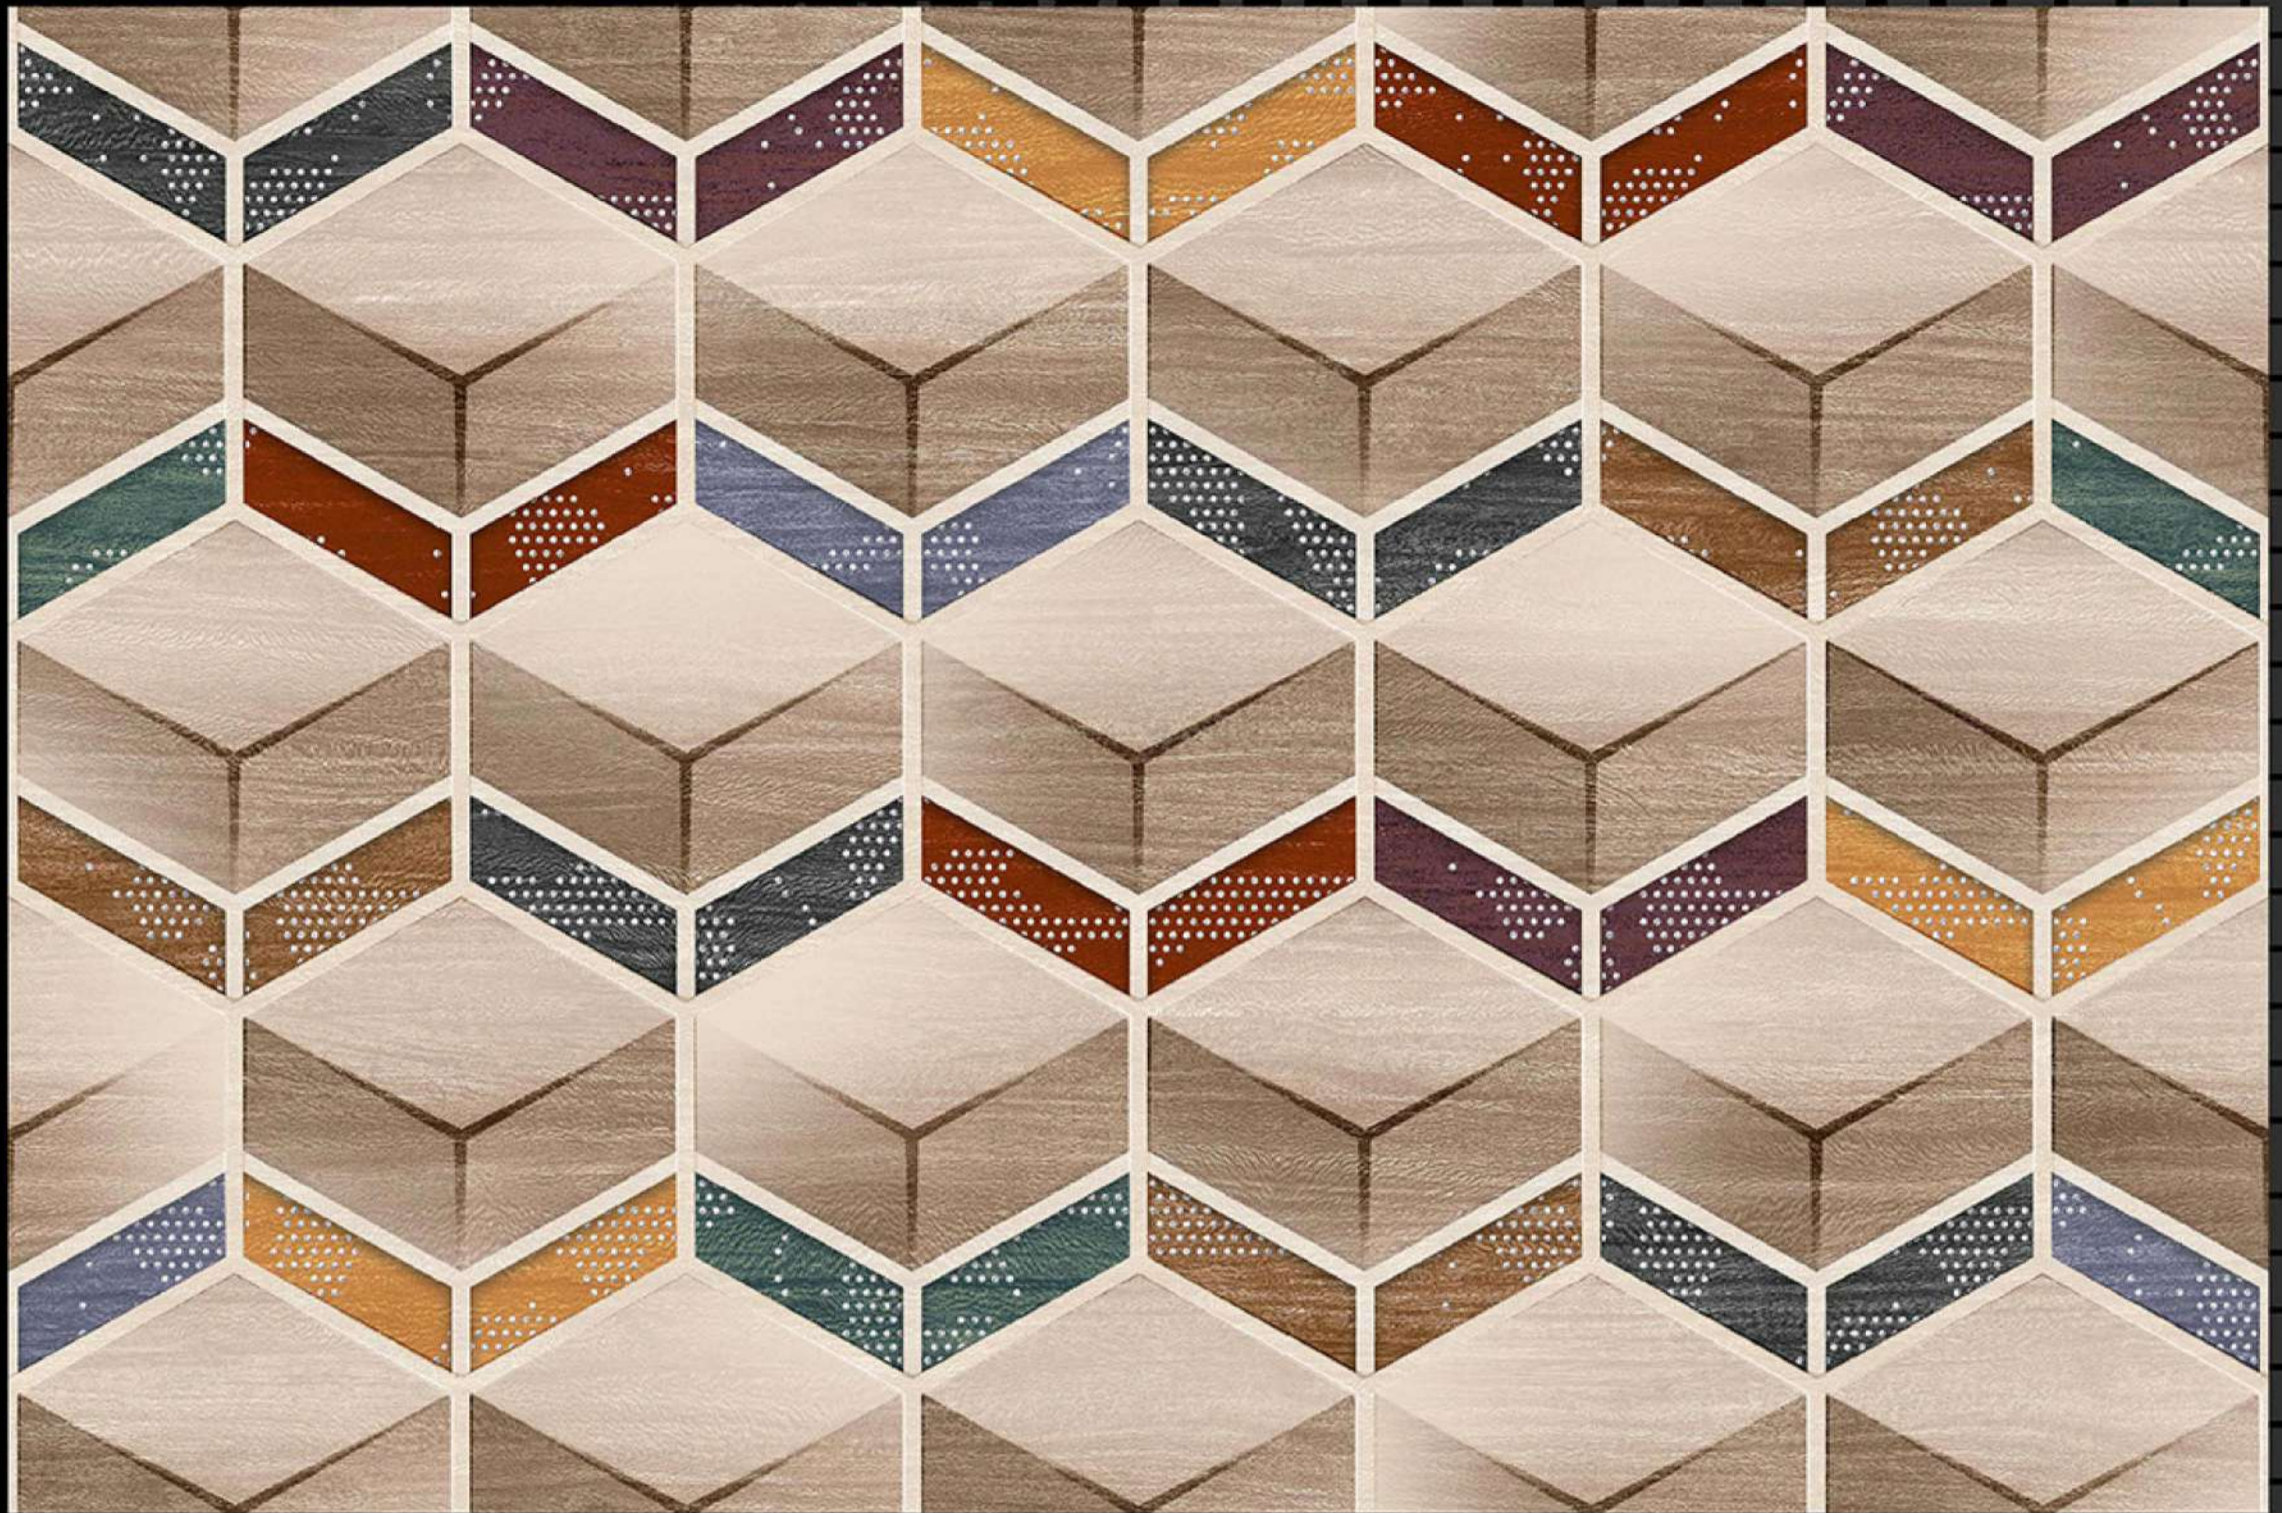

HL-1

Light

Dark

SIZE - 12 X 18

Glossy Series

HL-1

Light

Dark