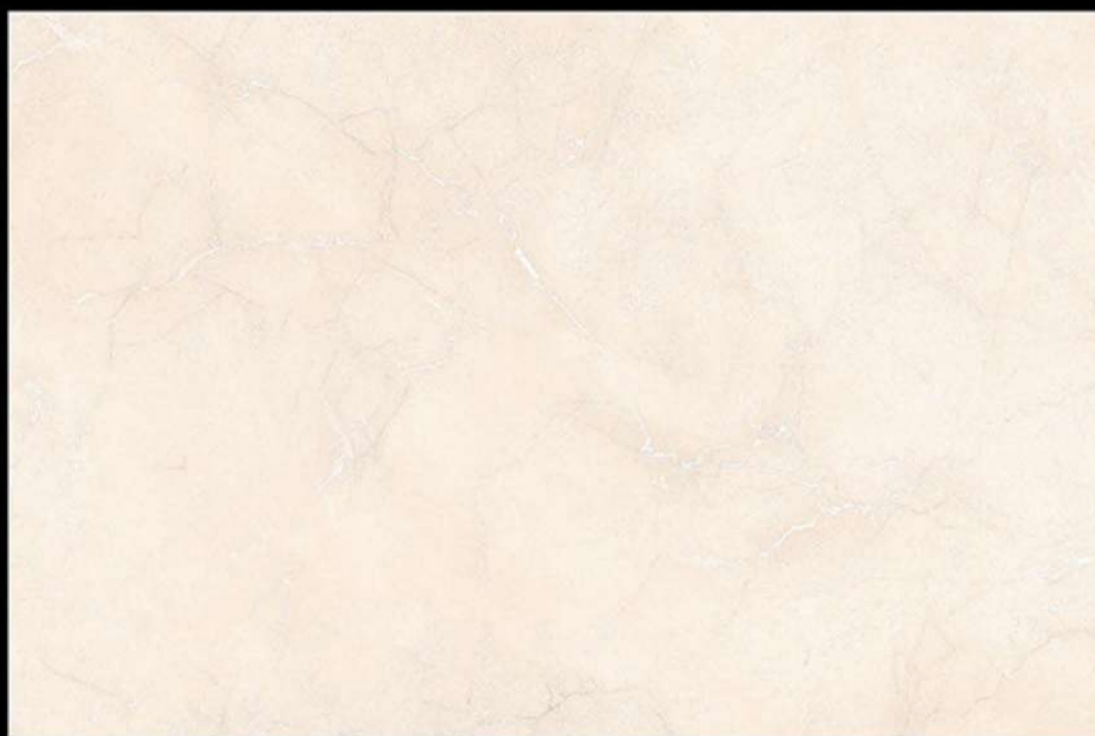

Light

Dark

SIZE - 12 X 18

Glossy Series

HL-1

Light

Dark

SIZE - 12 X 18