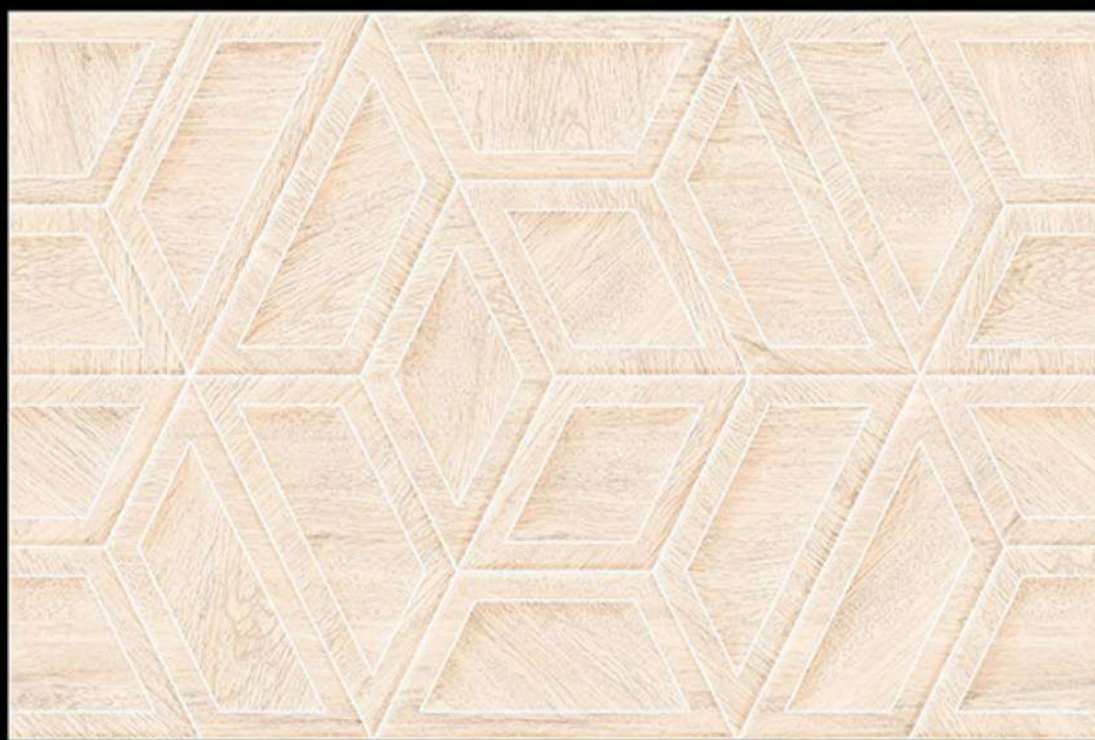

SIZE - 12 X 18

Glossy Series

Light