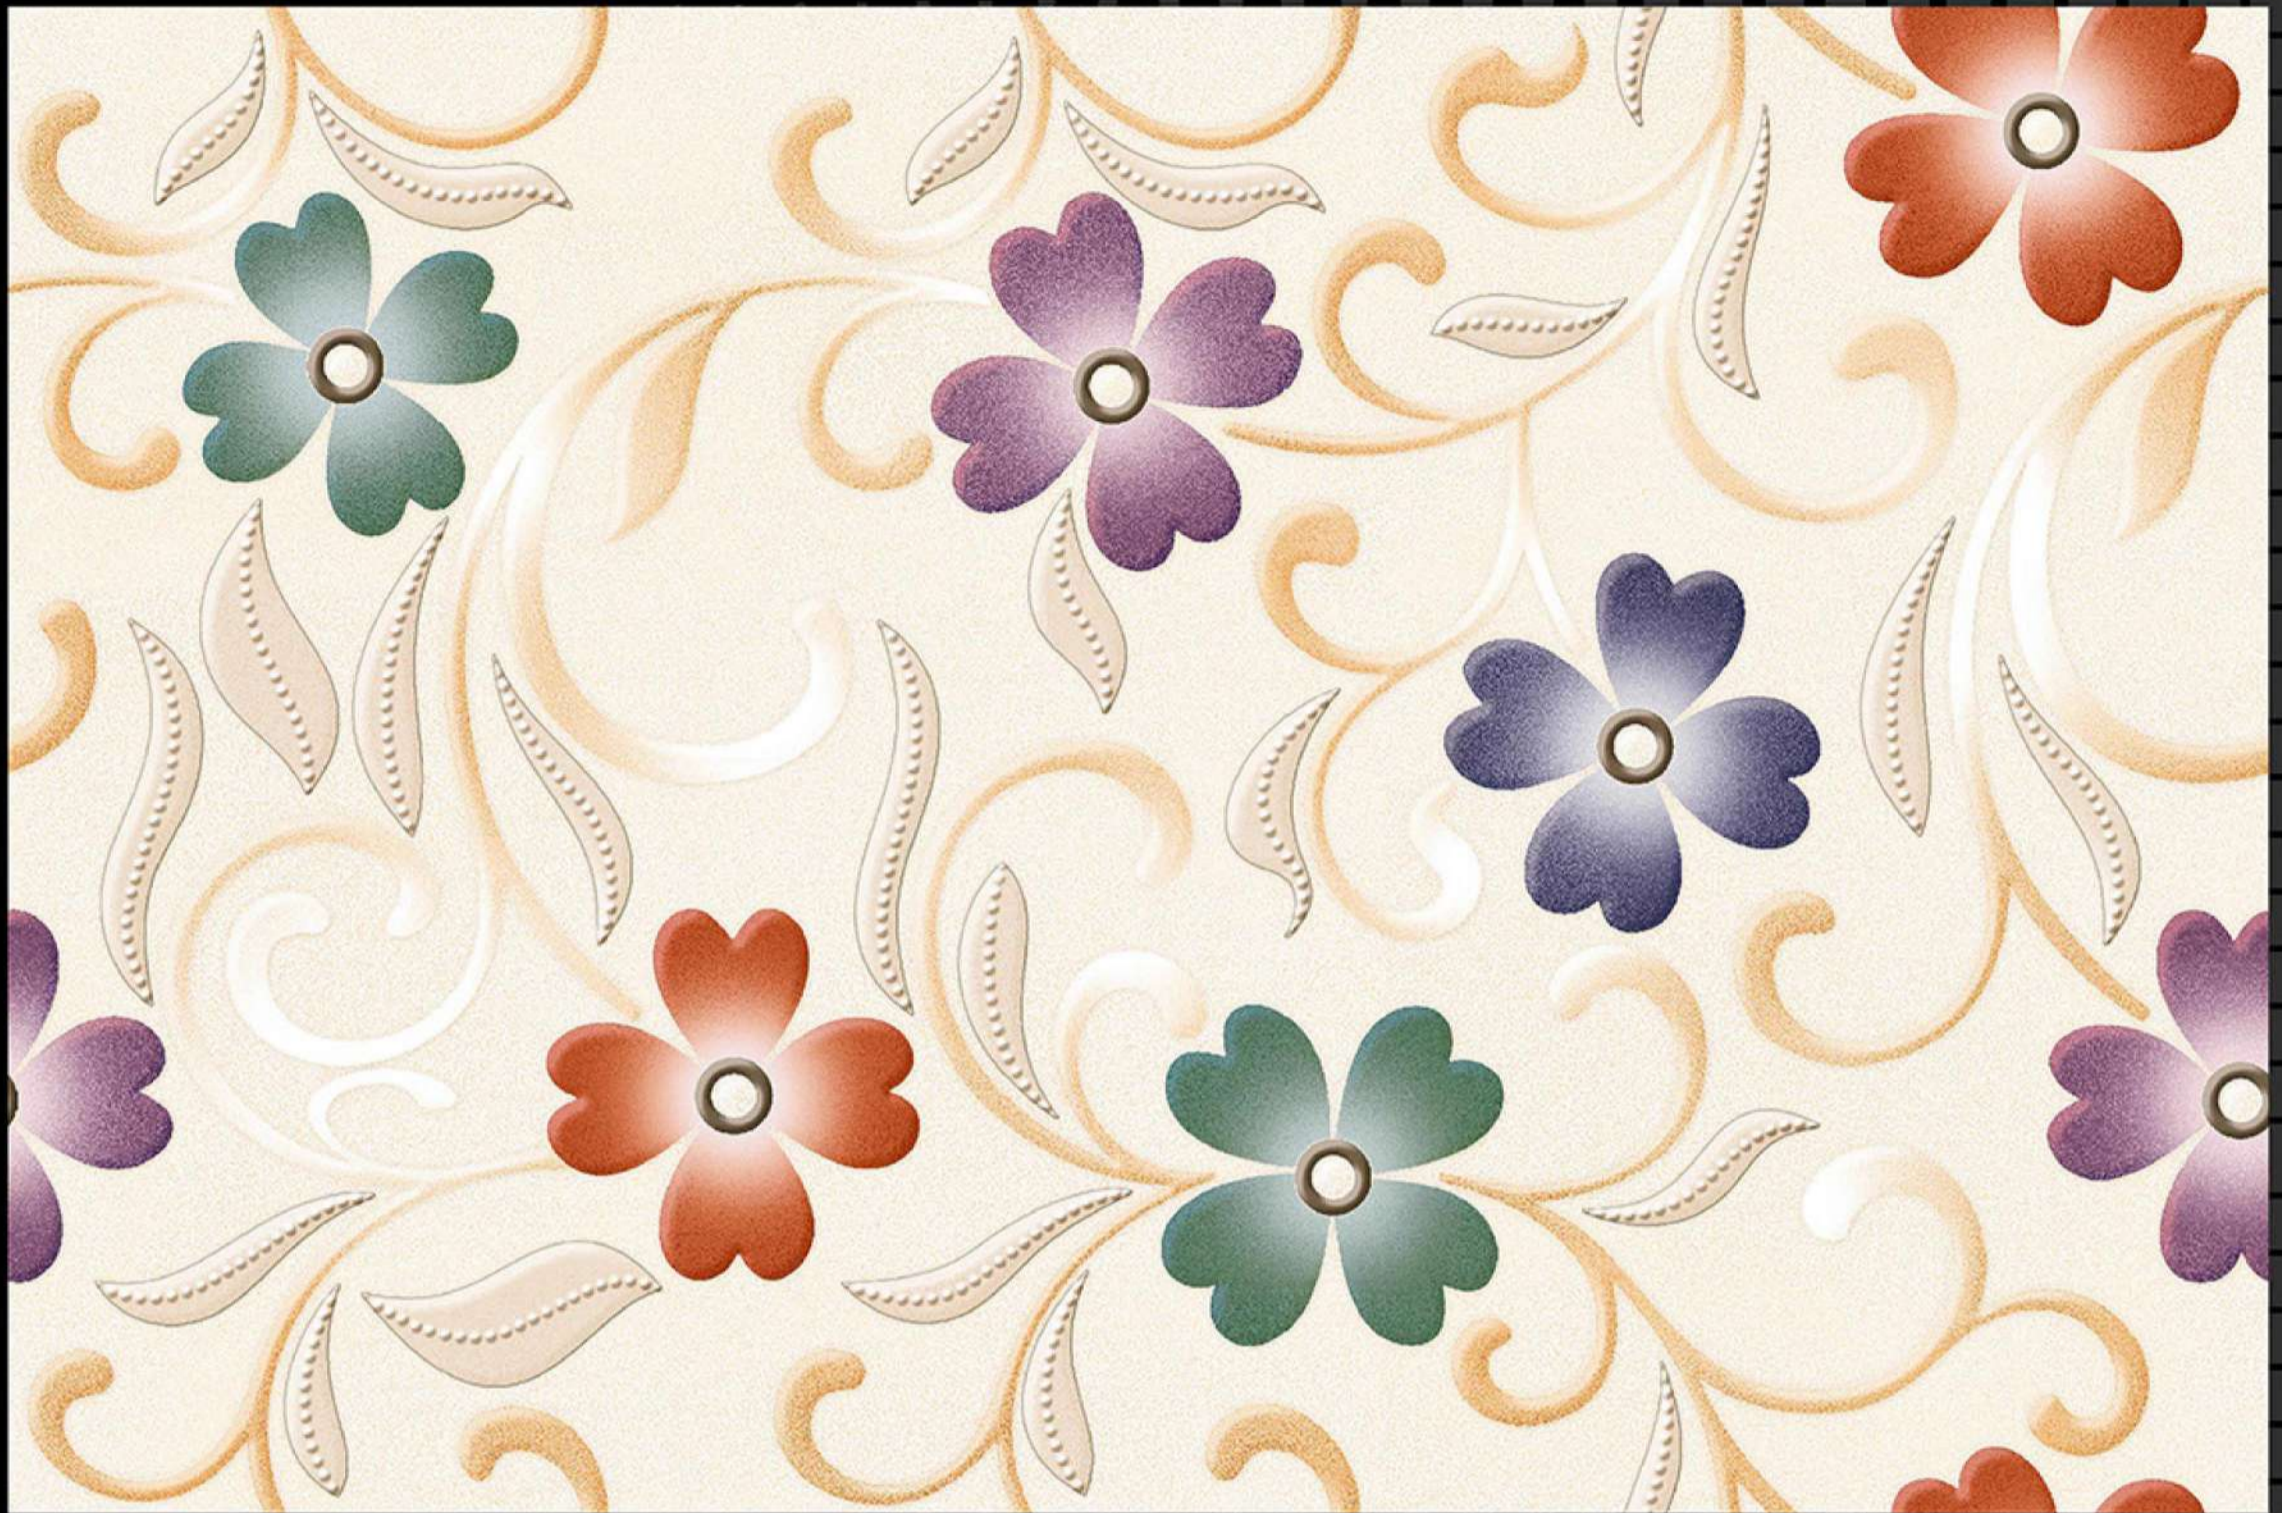

SIZE - 12 X 18

Glossy Series

HL-1