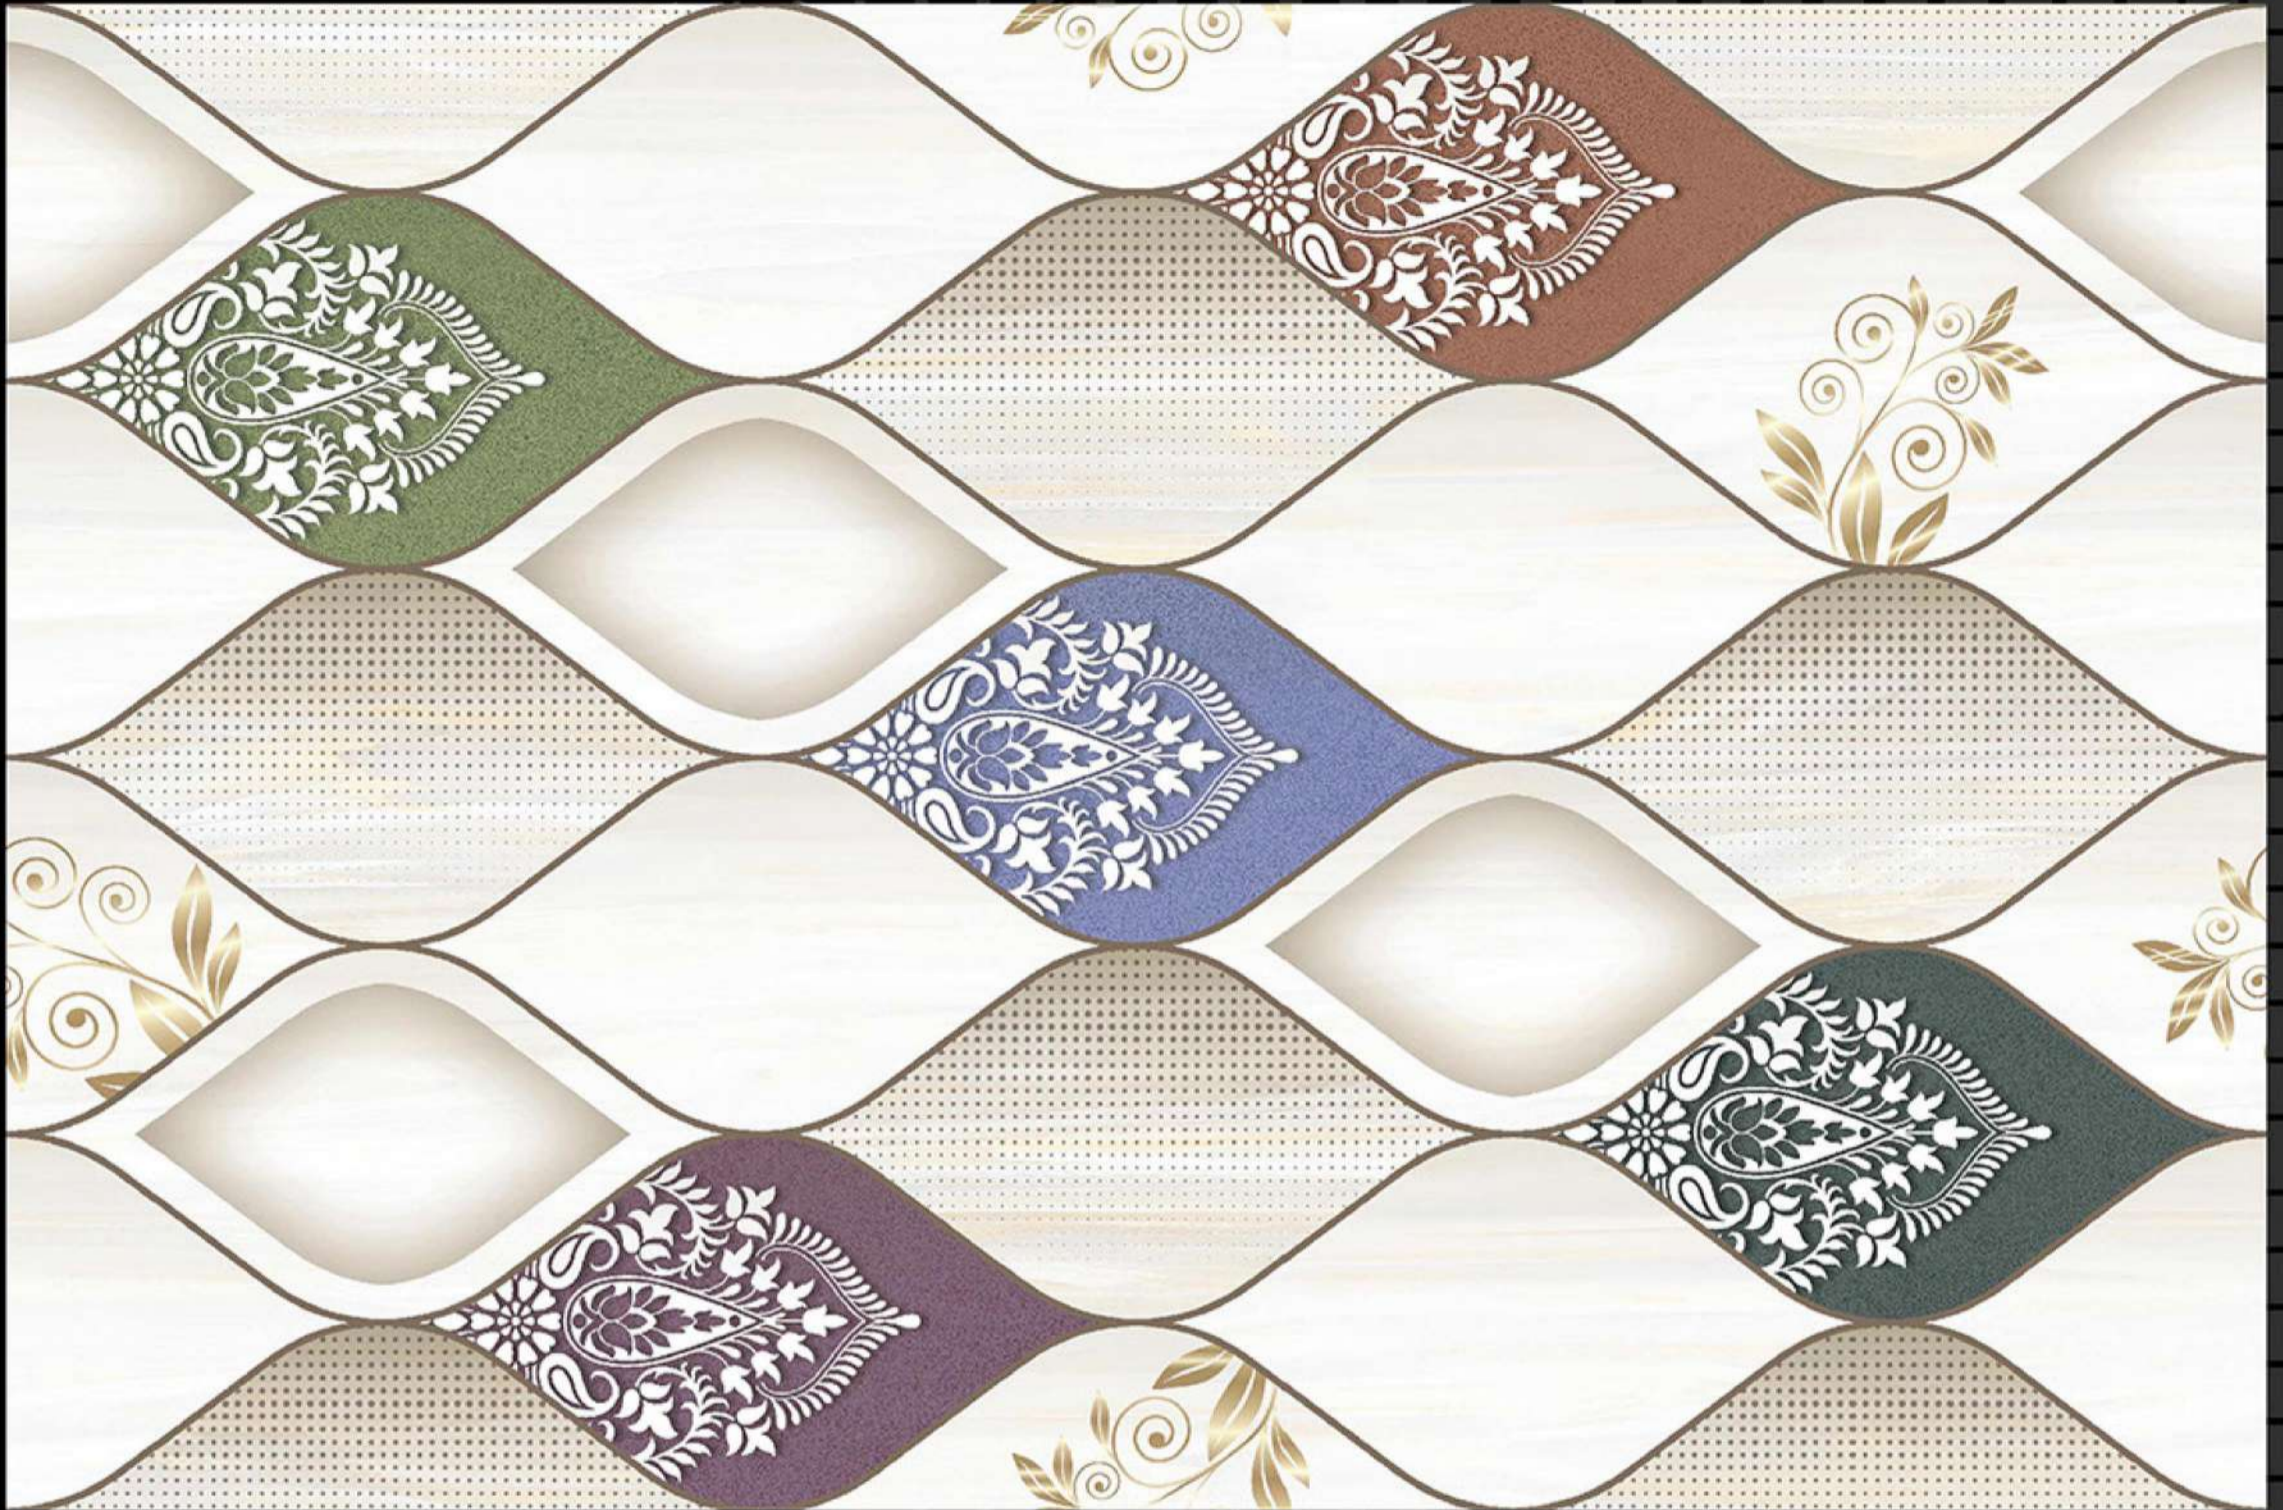

SIZE - 12 X 18

Glossy Series

HL-1