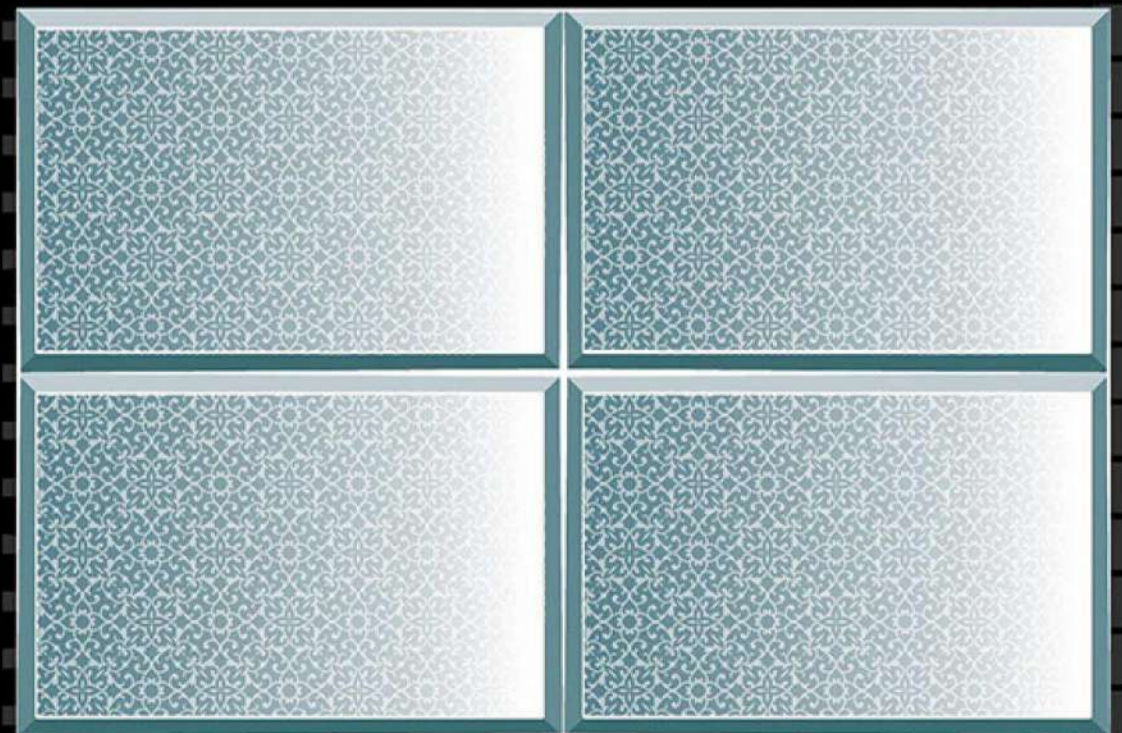

SIZE - 12 X 18

Kitchen Series

HL-2

Light

Dark