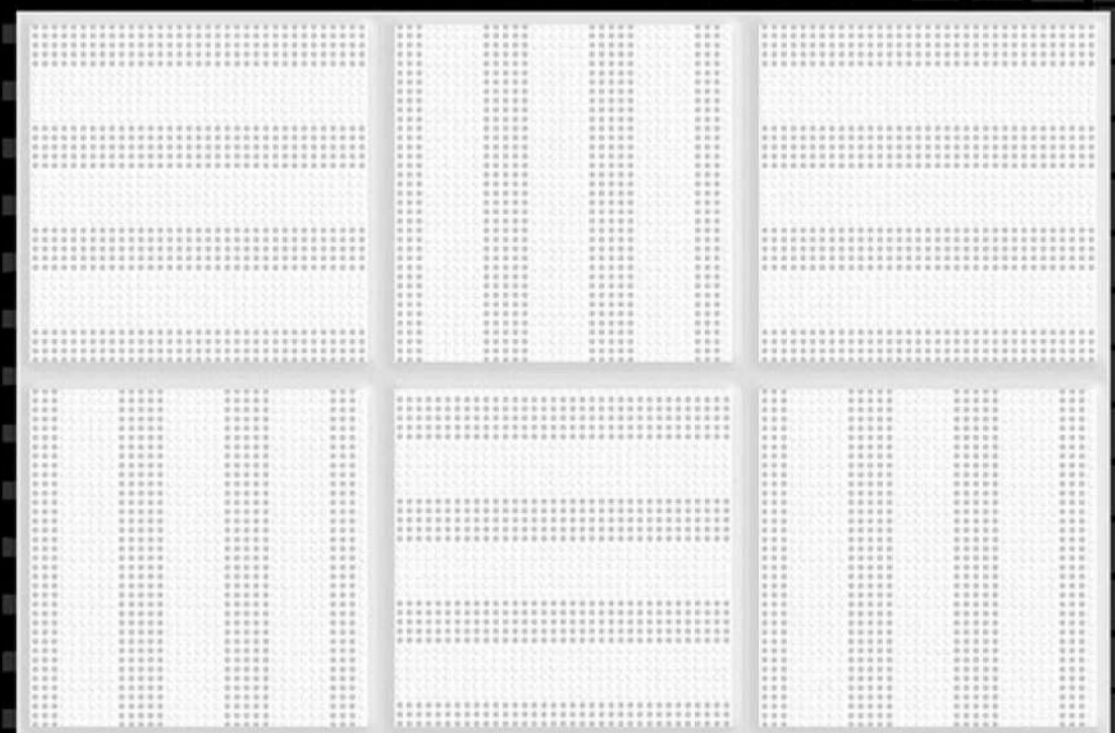

SIZE - 12 X 18

Kitchen Series

HL-1

Light

Light