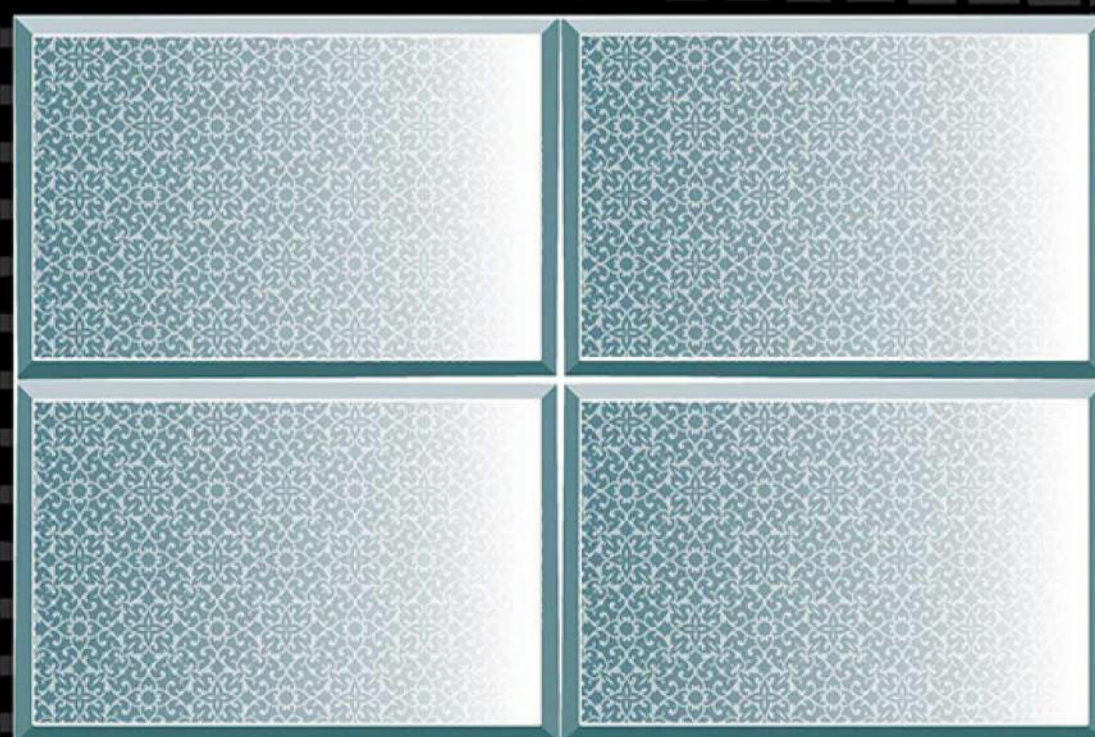

HL-2

Light

Dark

SIZE - 12 X 18

Kitchen Series

HL-3

Light

Dark