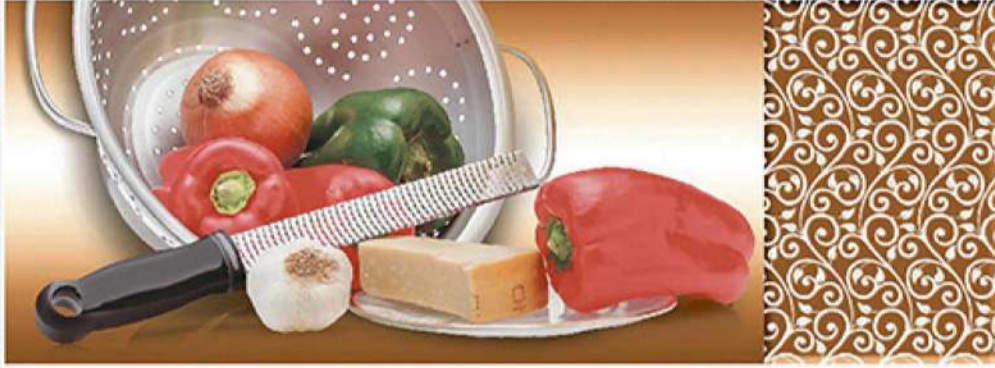

SIZE - 12 X 18

Kitchen Series

HL-2

Light

Light

SIZE - 12 X 18

Kitchen Series

Vegetables