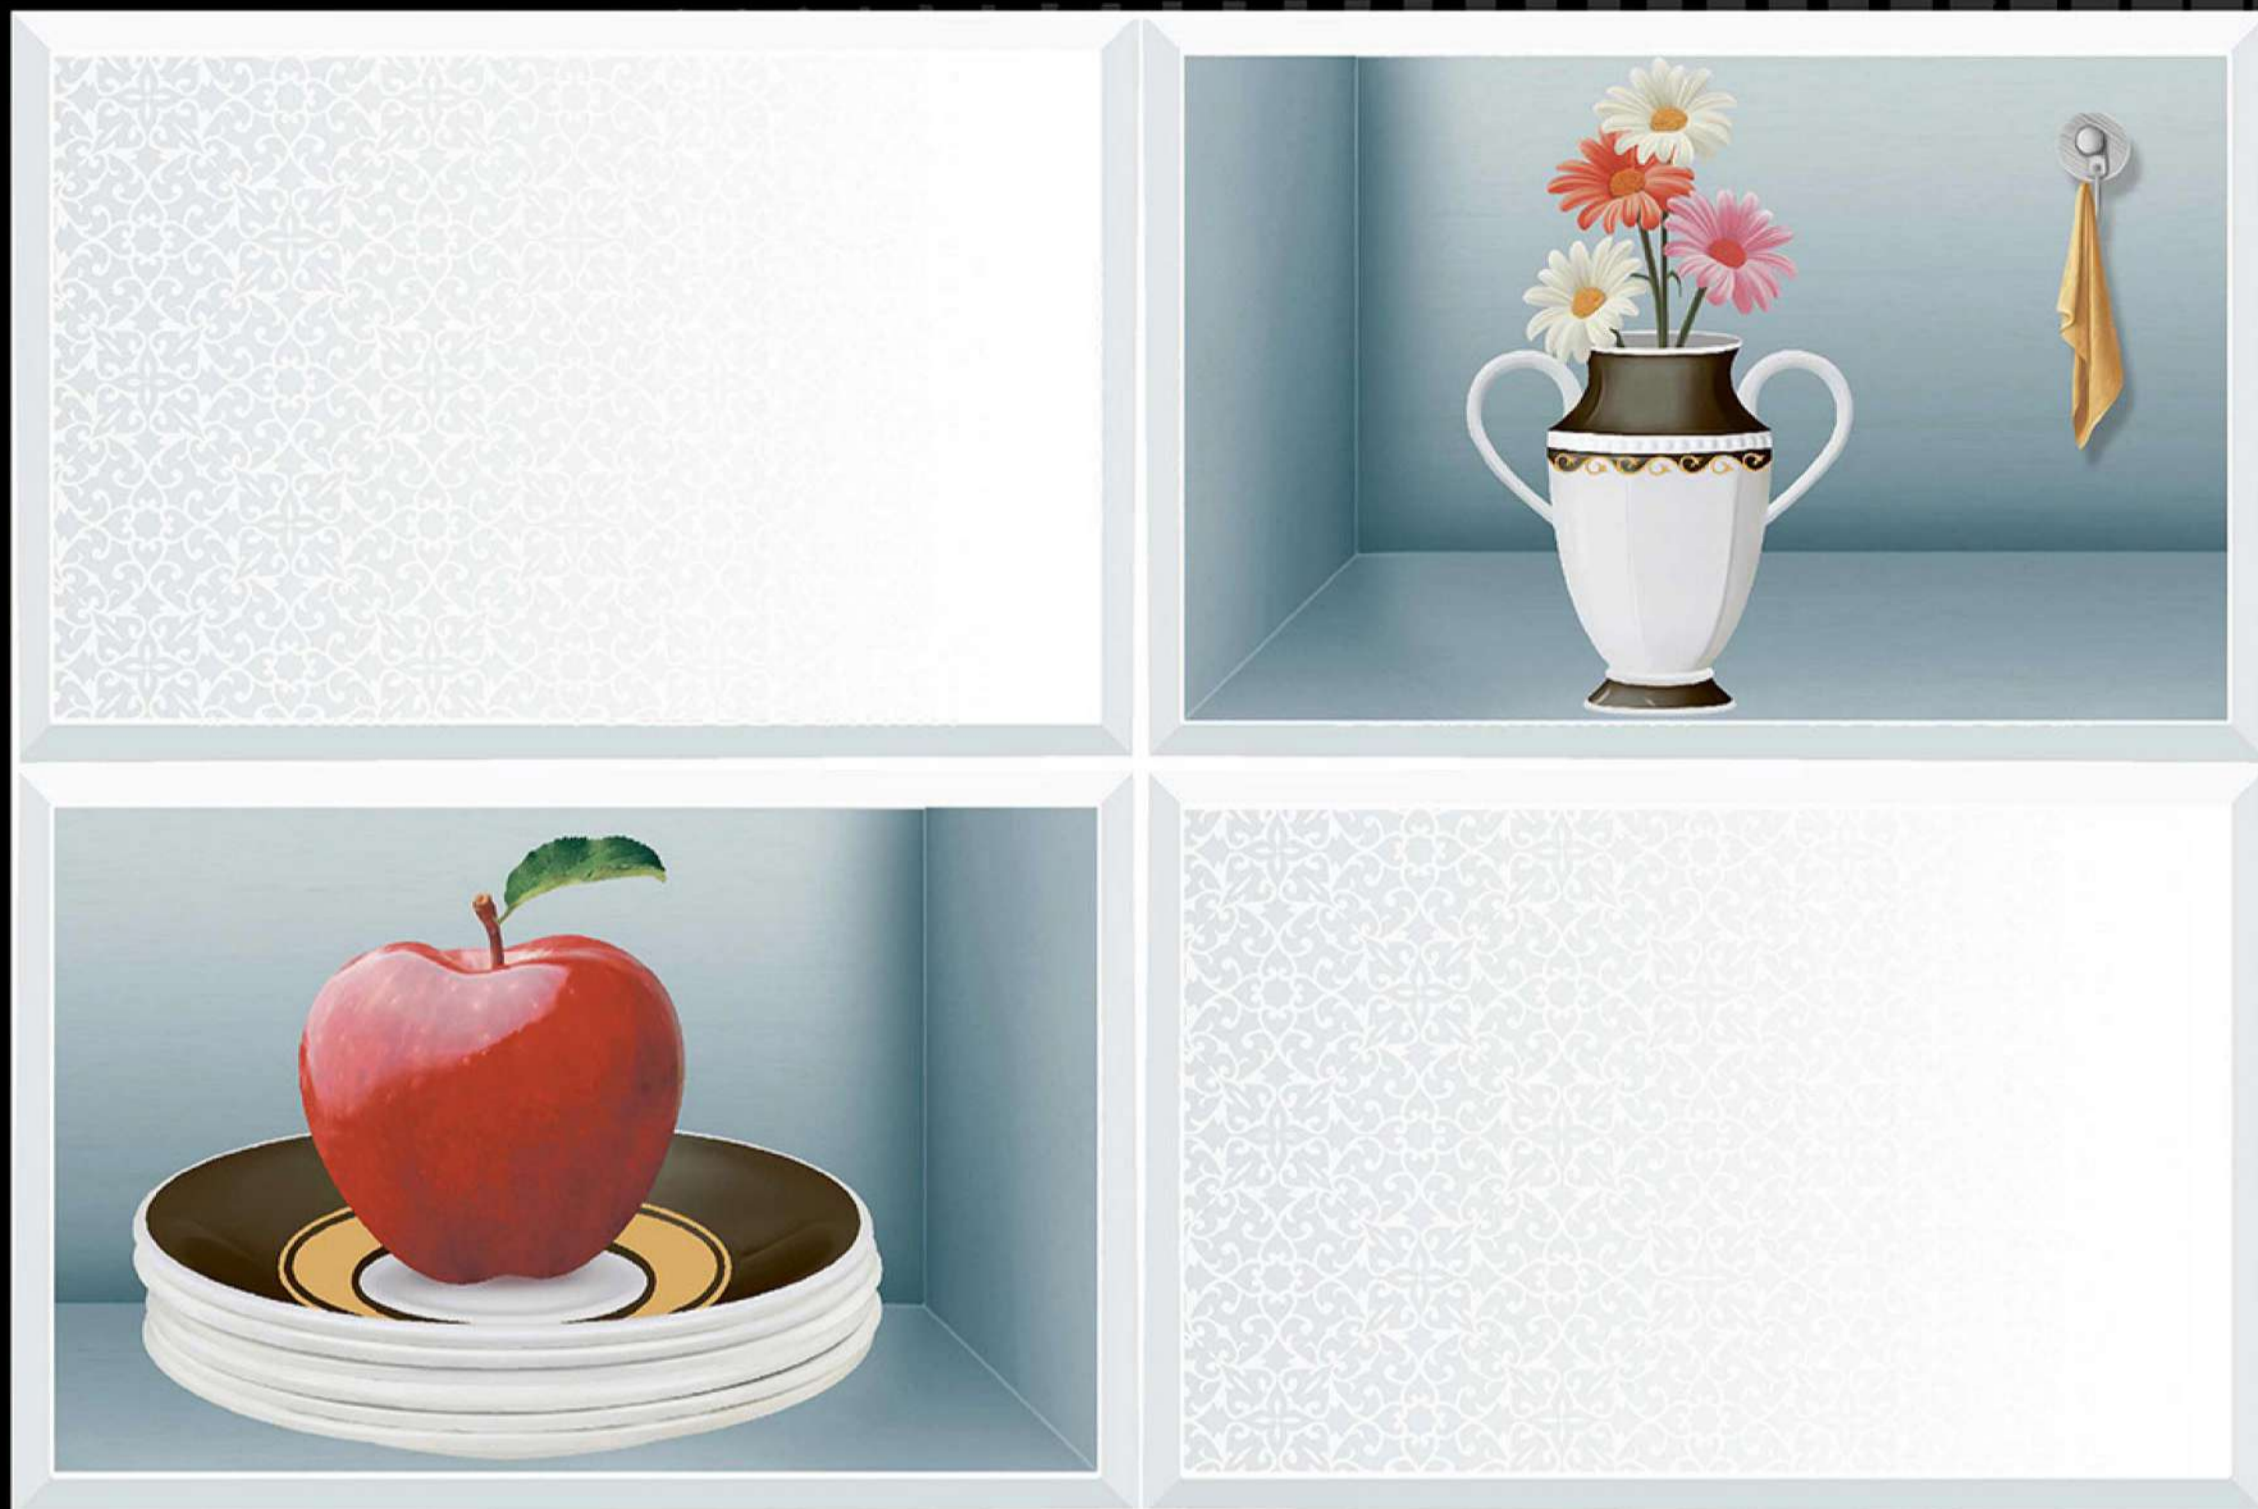

HL-2

Light

Dark

SIZE - 12 X 18

Kitchen Series

HL-3

Light

Dark