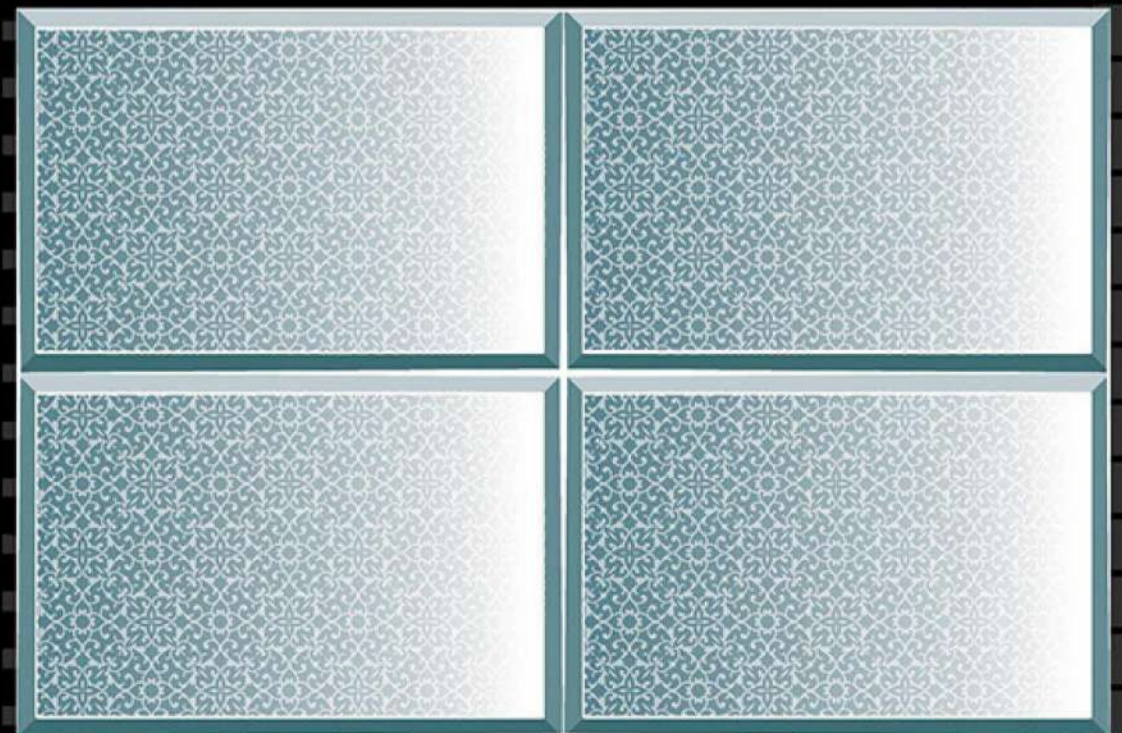

SIZE - 12 X 18

Kitchen Series

HL-4

Light

Dark

Connecting Business With Smiles

**ALSO AVAILABLE**

**12X12 Parking & Floor Tiles**