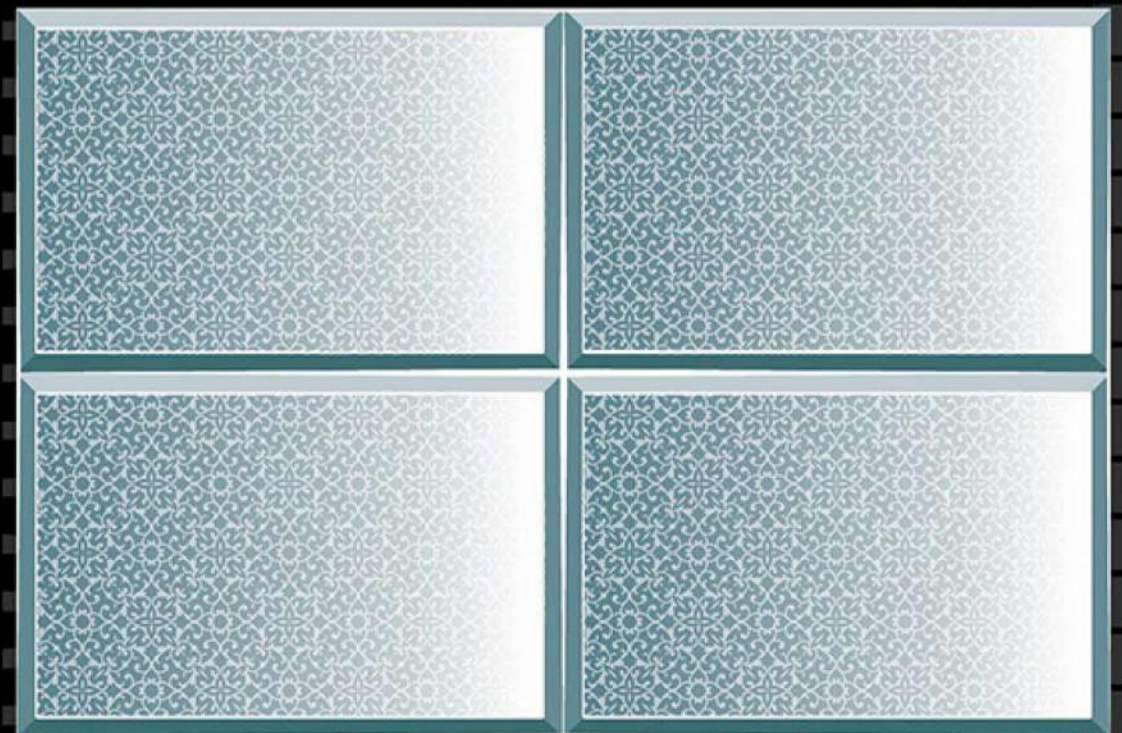

Dark

SIZE - 12 X 18

Kitchen Series

HL-1

Light

Dark

SIZE - 12 X 18

Kitchen Series