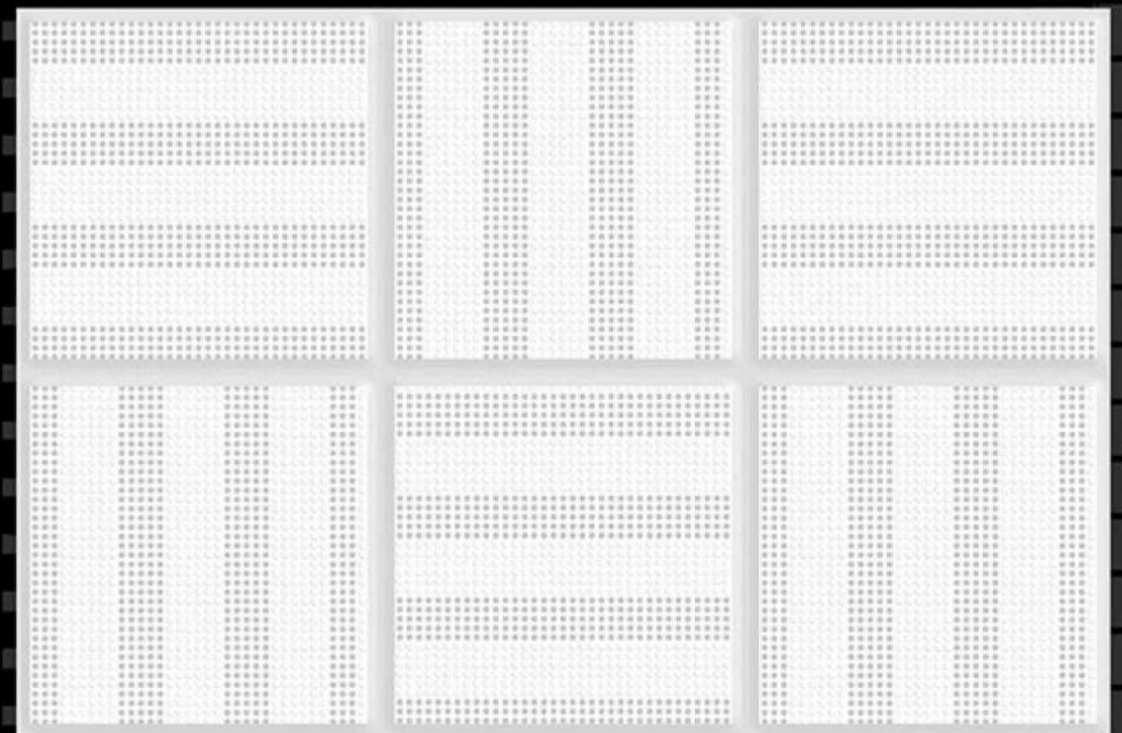

HL-1

Light

Light

SIZE - 12 X 18

Kitchen Series

HL-2

Light

Light