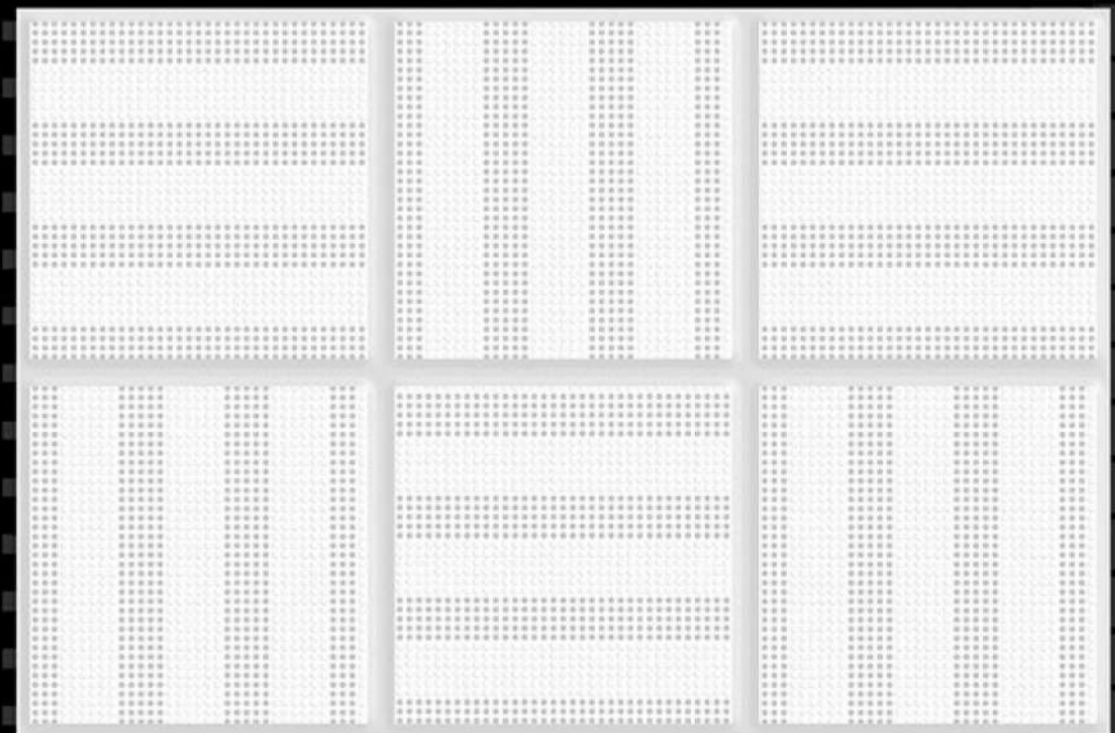

SIZE - 12 X 18

Kitchen Series

HL-3

Light

Light

SIZE - 12 X 18

**Licon**  
TILES

Kitchen Series