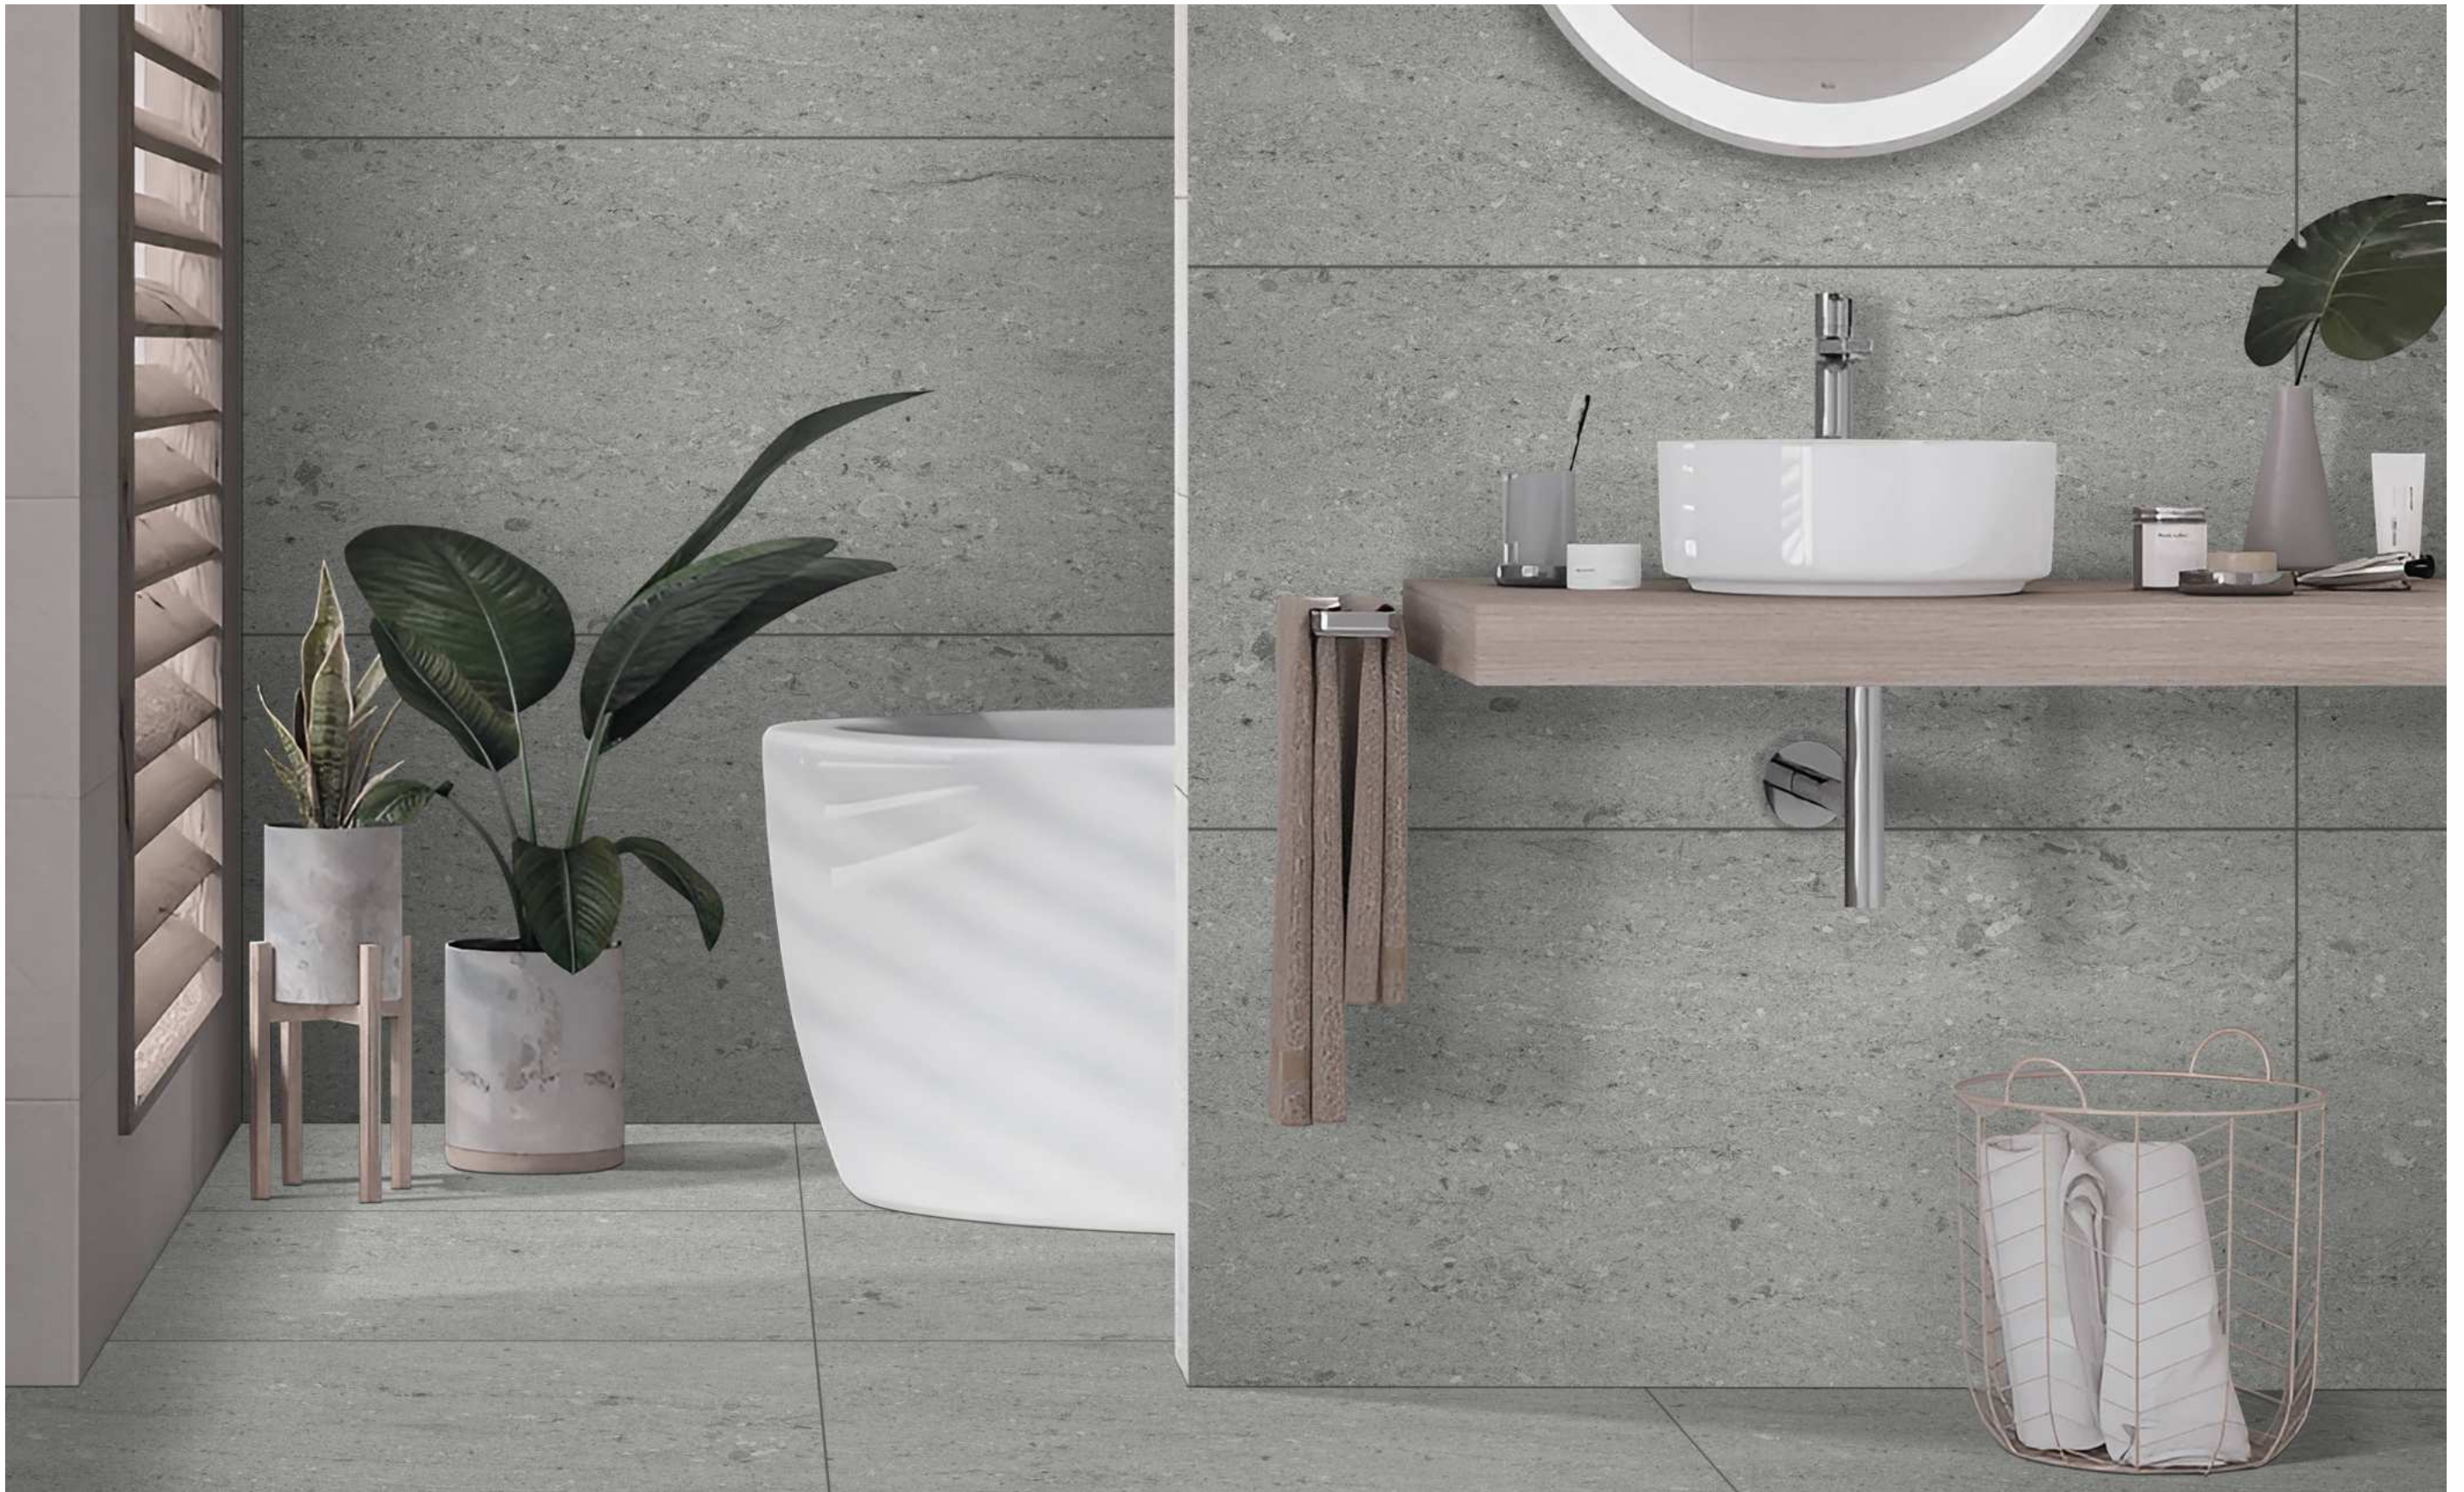

| Wall & Floor
SEND STONE GREY

MATT
COLLECTION