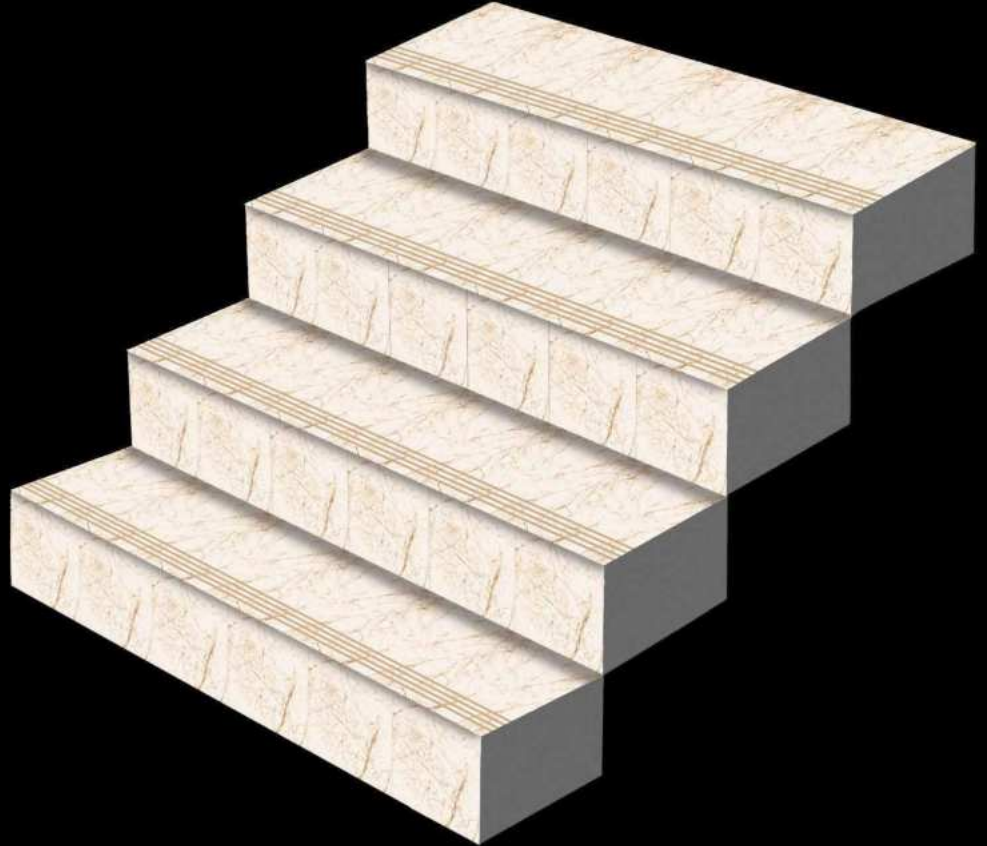

THICKNESS

9 MM | 12 MM | 15 MM

300 X 300 MM
PARKING TILE