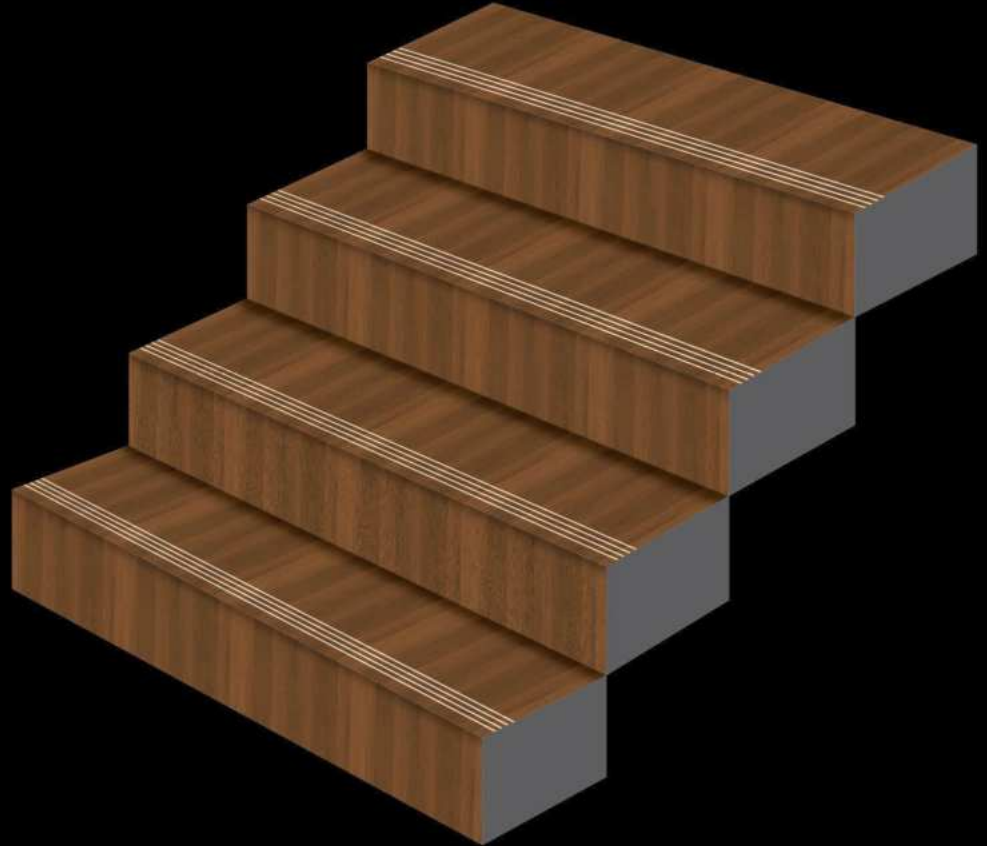

THICKNESS

9 MM | 12 MM | 15 MM

300 X 300 MM
PARKING TILE

■ Plain ■ Punch

■ **120 RISER**

■ **120 STEP**

THICKNESS

9 MM | 12 MM | 15 MM