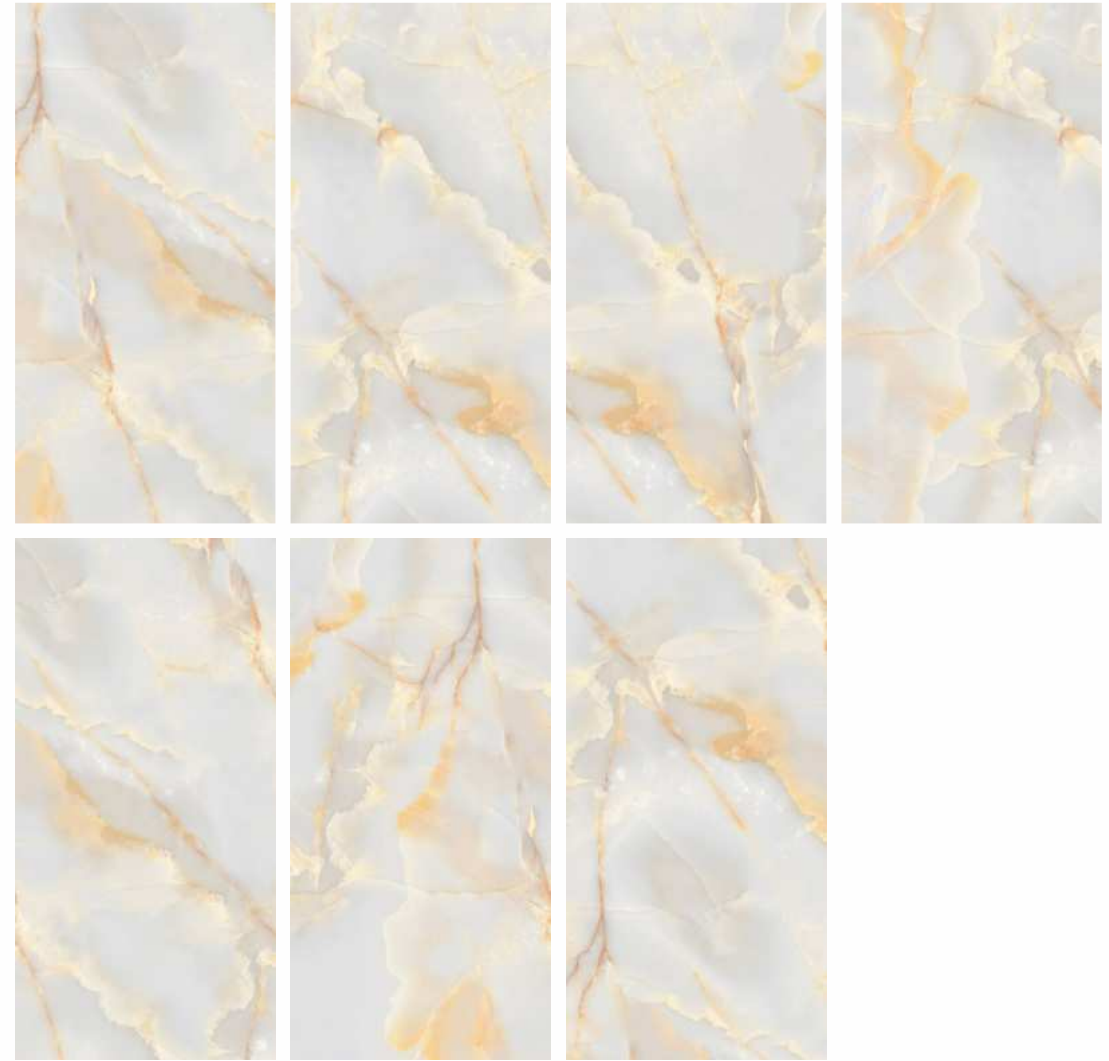

GARNET ONYX BLUE

GARNET ONYX BLUE

| Size
600x1200mm

| Surface
Glossy

| Random
07