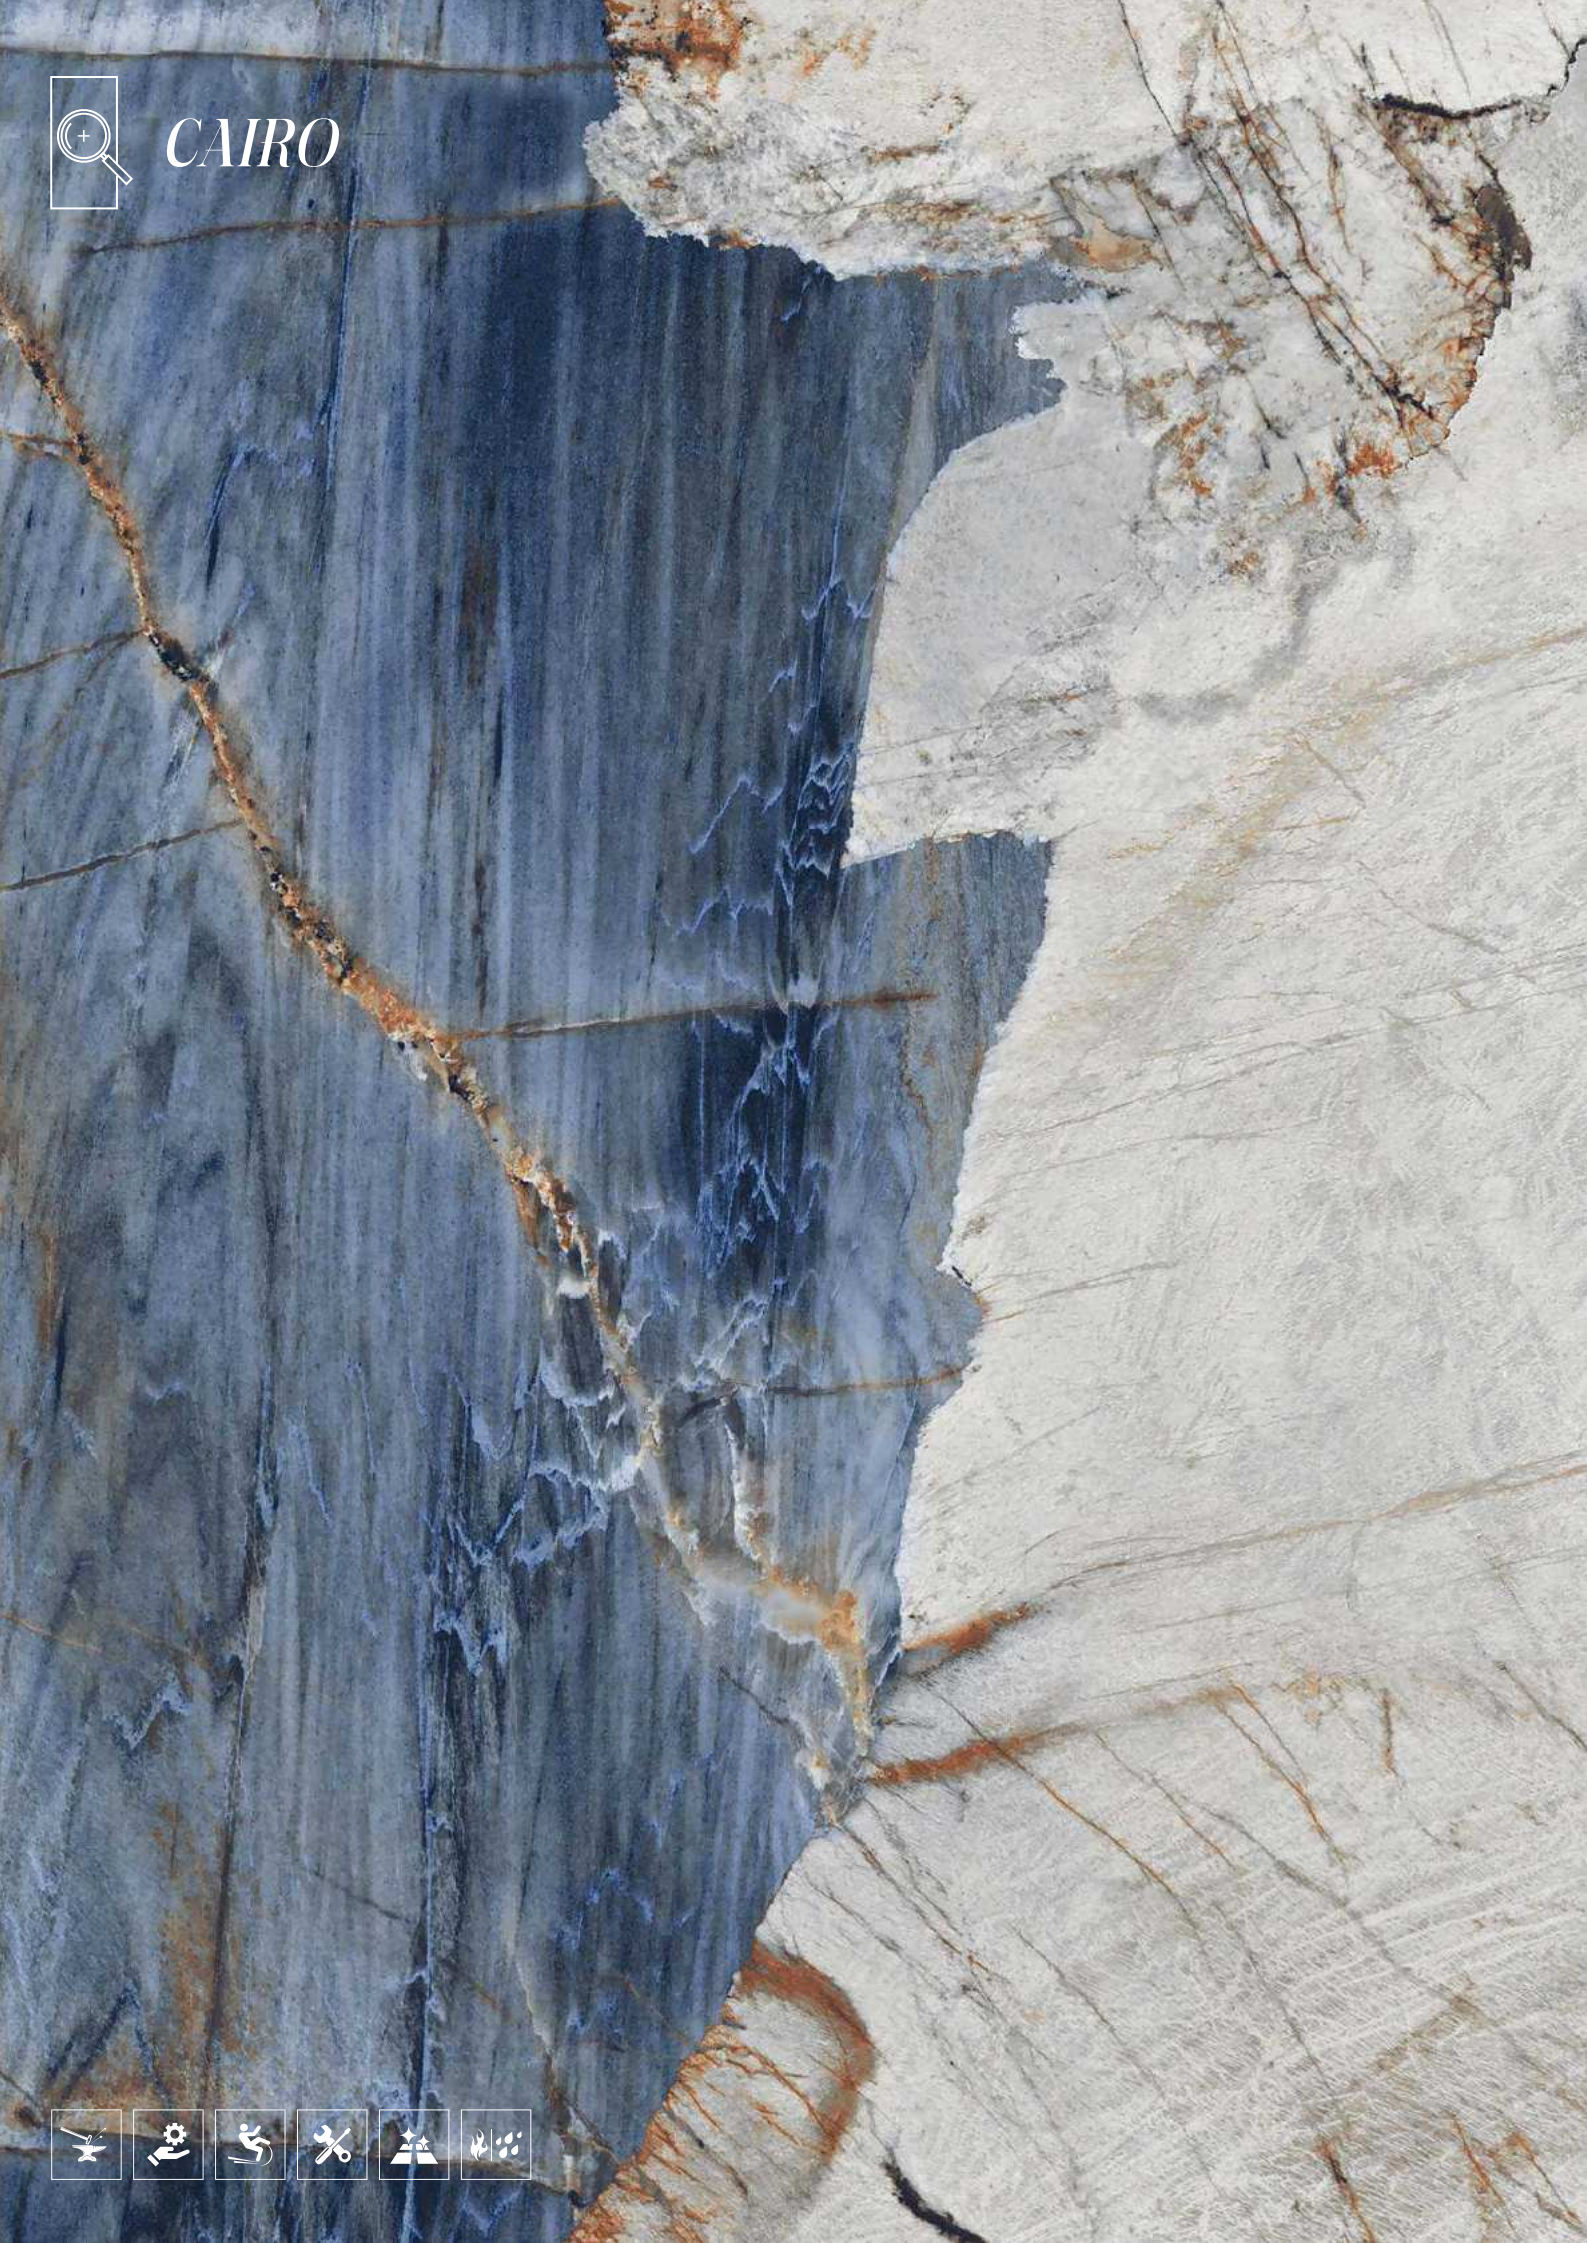

CAIRO

CAIRO

POLISHED
COLLECTION

| Size
600x1200mm

| Surface
Polished

| Random
02