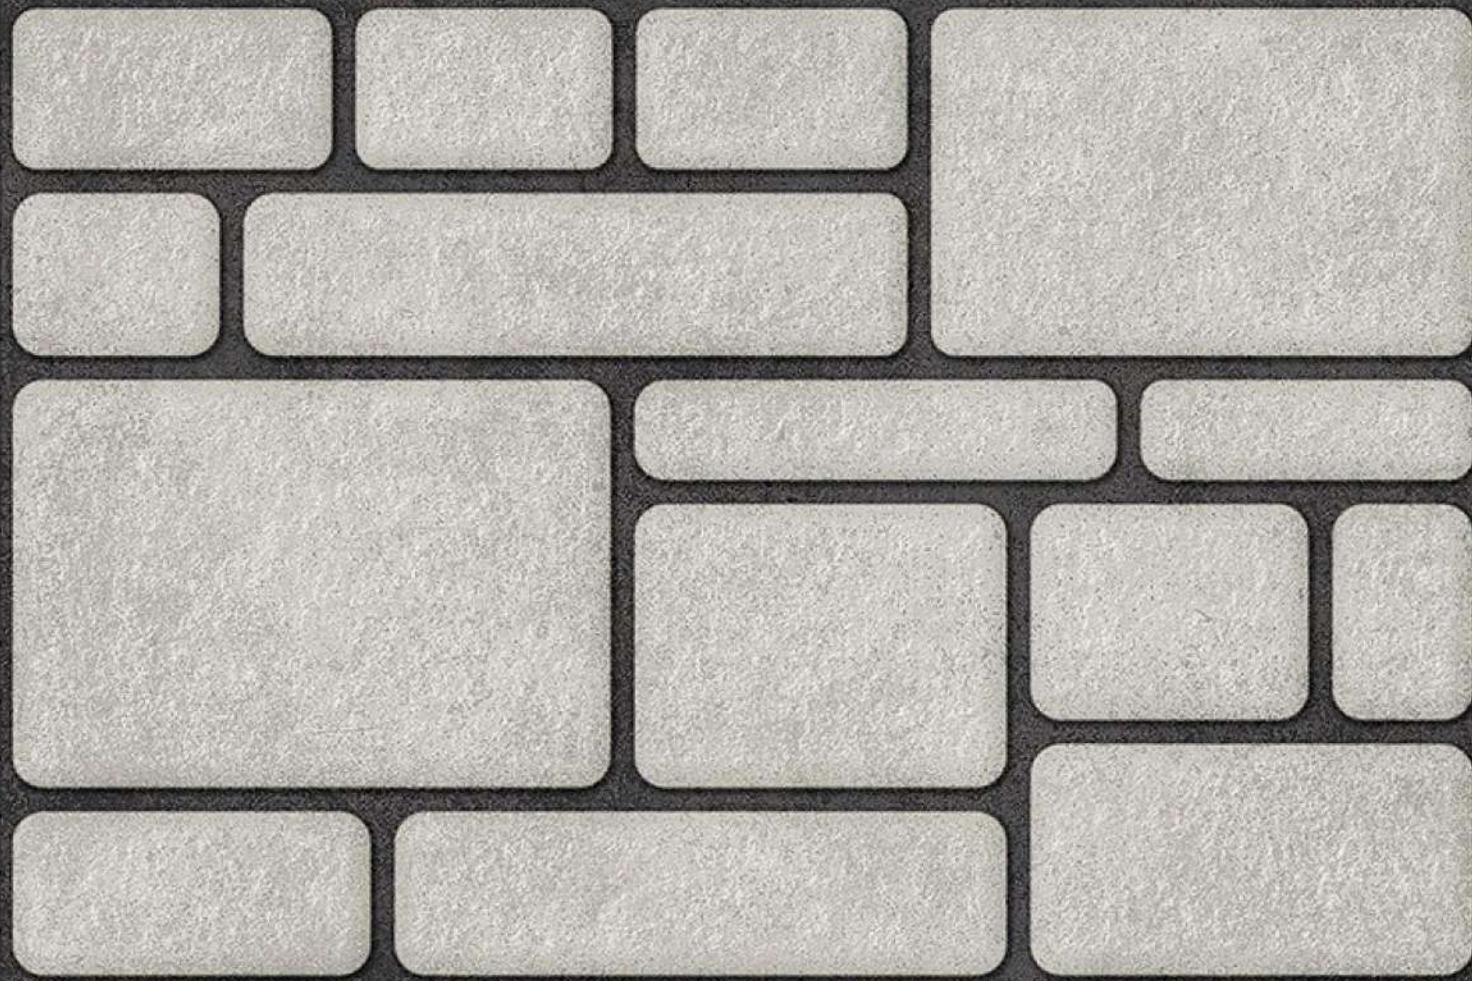

13083-GLOSSY
23083-MATT

SIZE - 12 X 18

Elevation Series