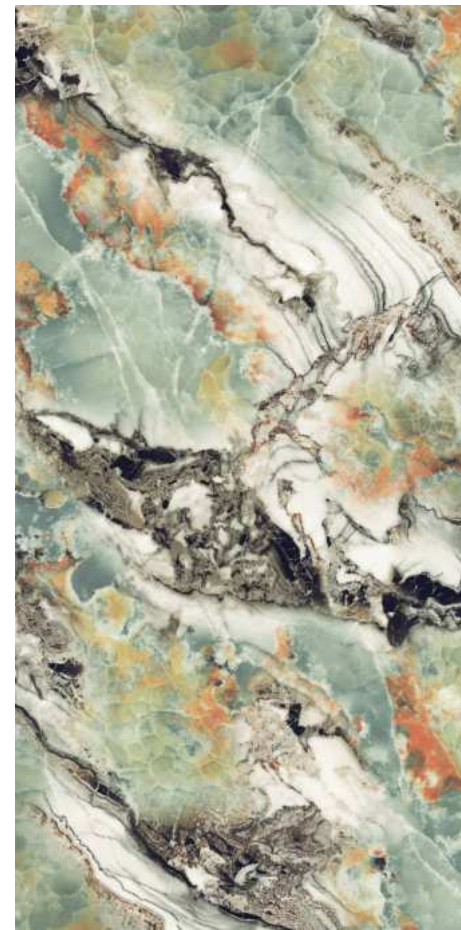

**MEDISON
NATURAL**

HIGHGLOSS
COLLECTION

MEDISON NATURAL

| Size
600x1200mm

| Surface
High Gloss

| Random
02