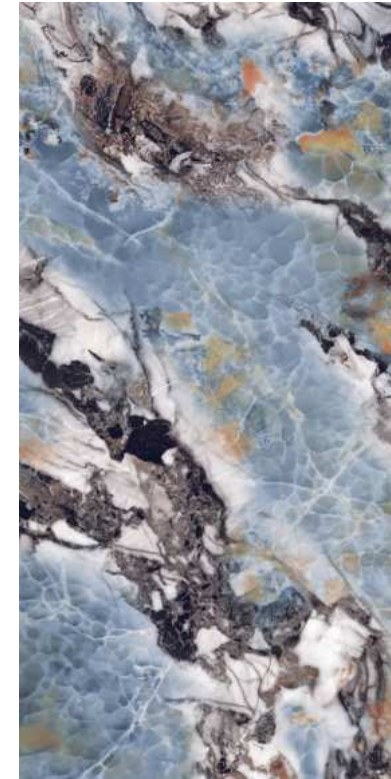

MEDISON
OCEAN

HIGHGLOSS
COLLECTION

MEDISON OCEAN

| Size
600x1200mm

| Surface
High Gloss

| Random
03