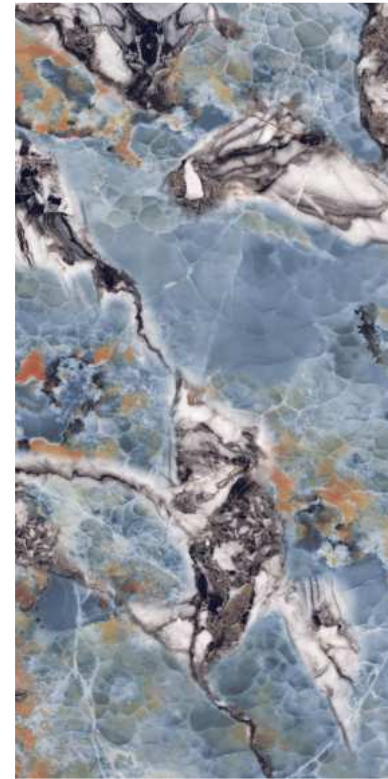

MEDISON
OCEAN

HIGHGLOSS
COLLECTION

MEDISON OCEAN

| Size
600x1200mm

| Surface
High Gloss

| Random
03