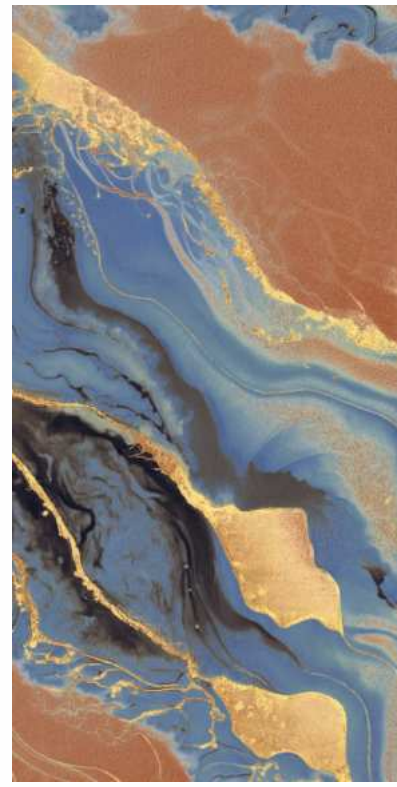

HIGHGLOSS
COLLECTION

ST-031