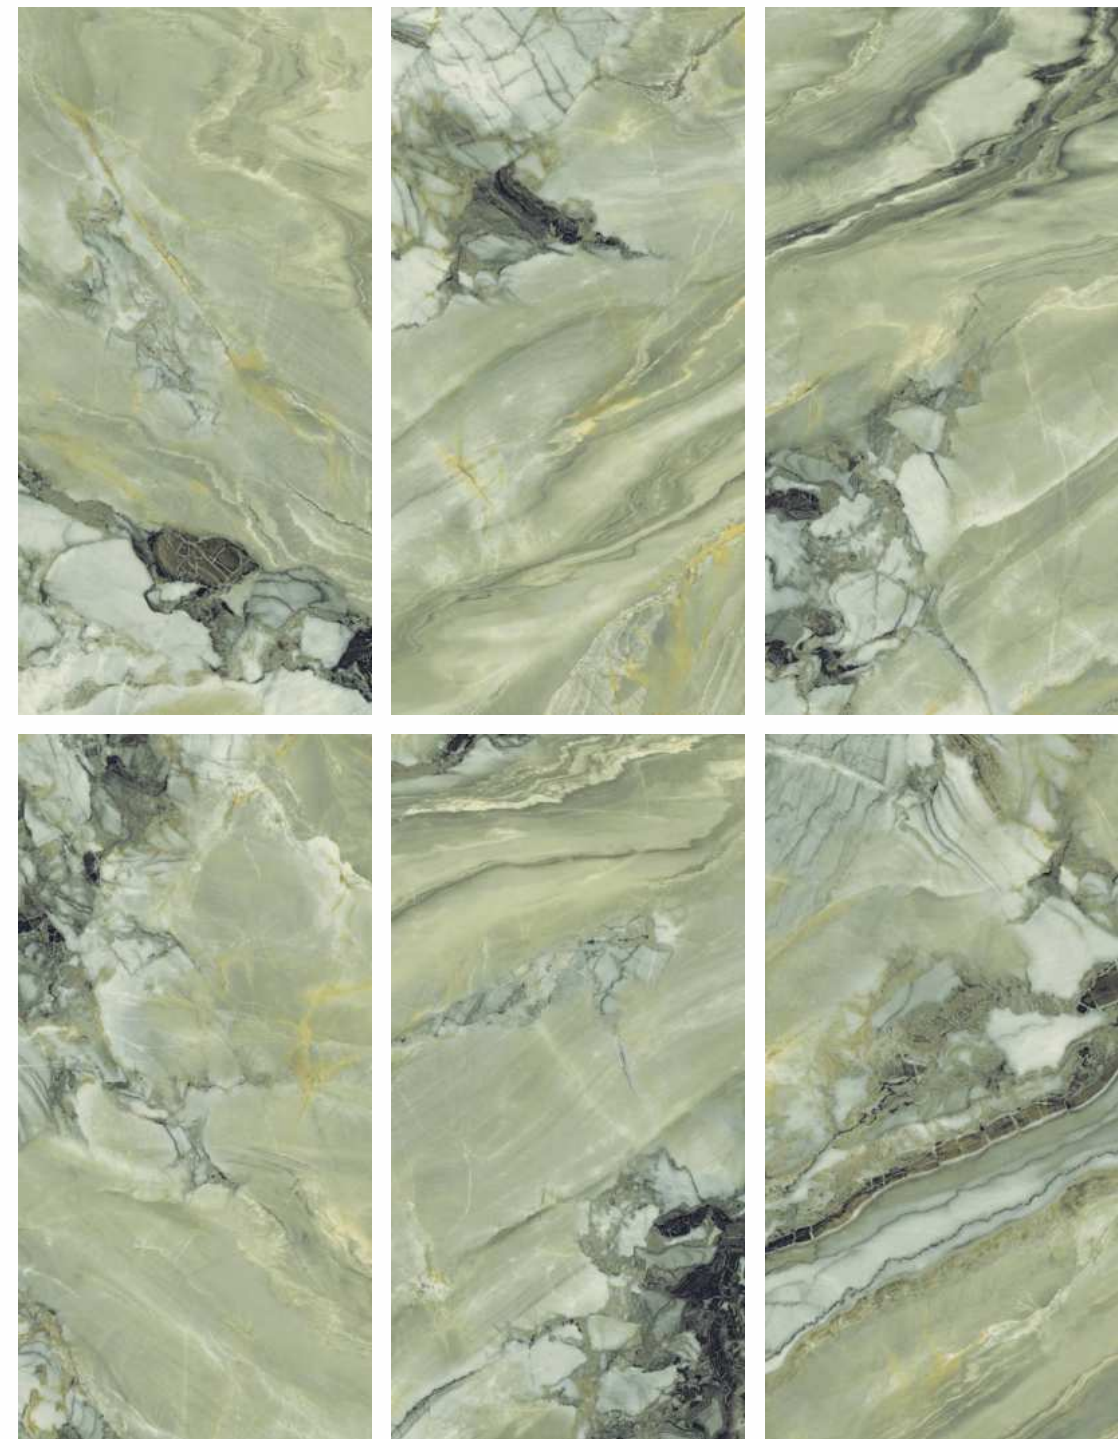

STOVEN
AQUA

HIGHGLOSS
COLLECTION

STOVEN AQUA

| Size
600x1200mm

| Surface
High Gloss

| Random
06