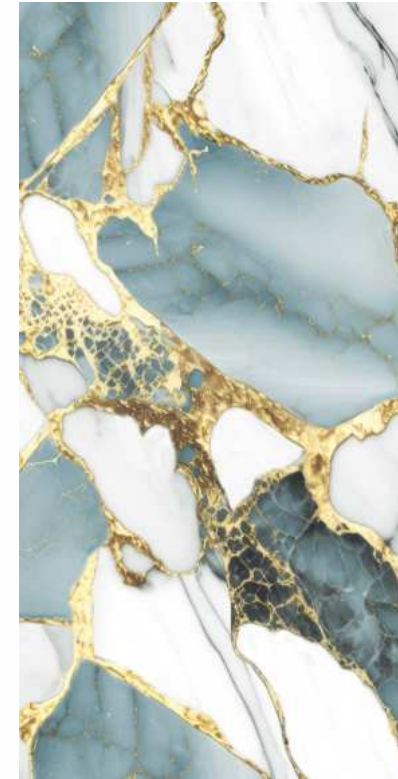

HIGHGLOSS
COLLECTION

ST-018