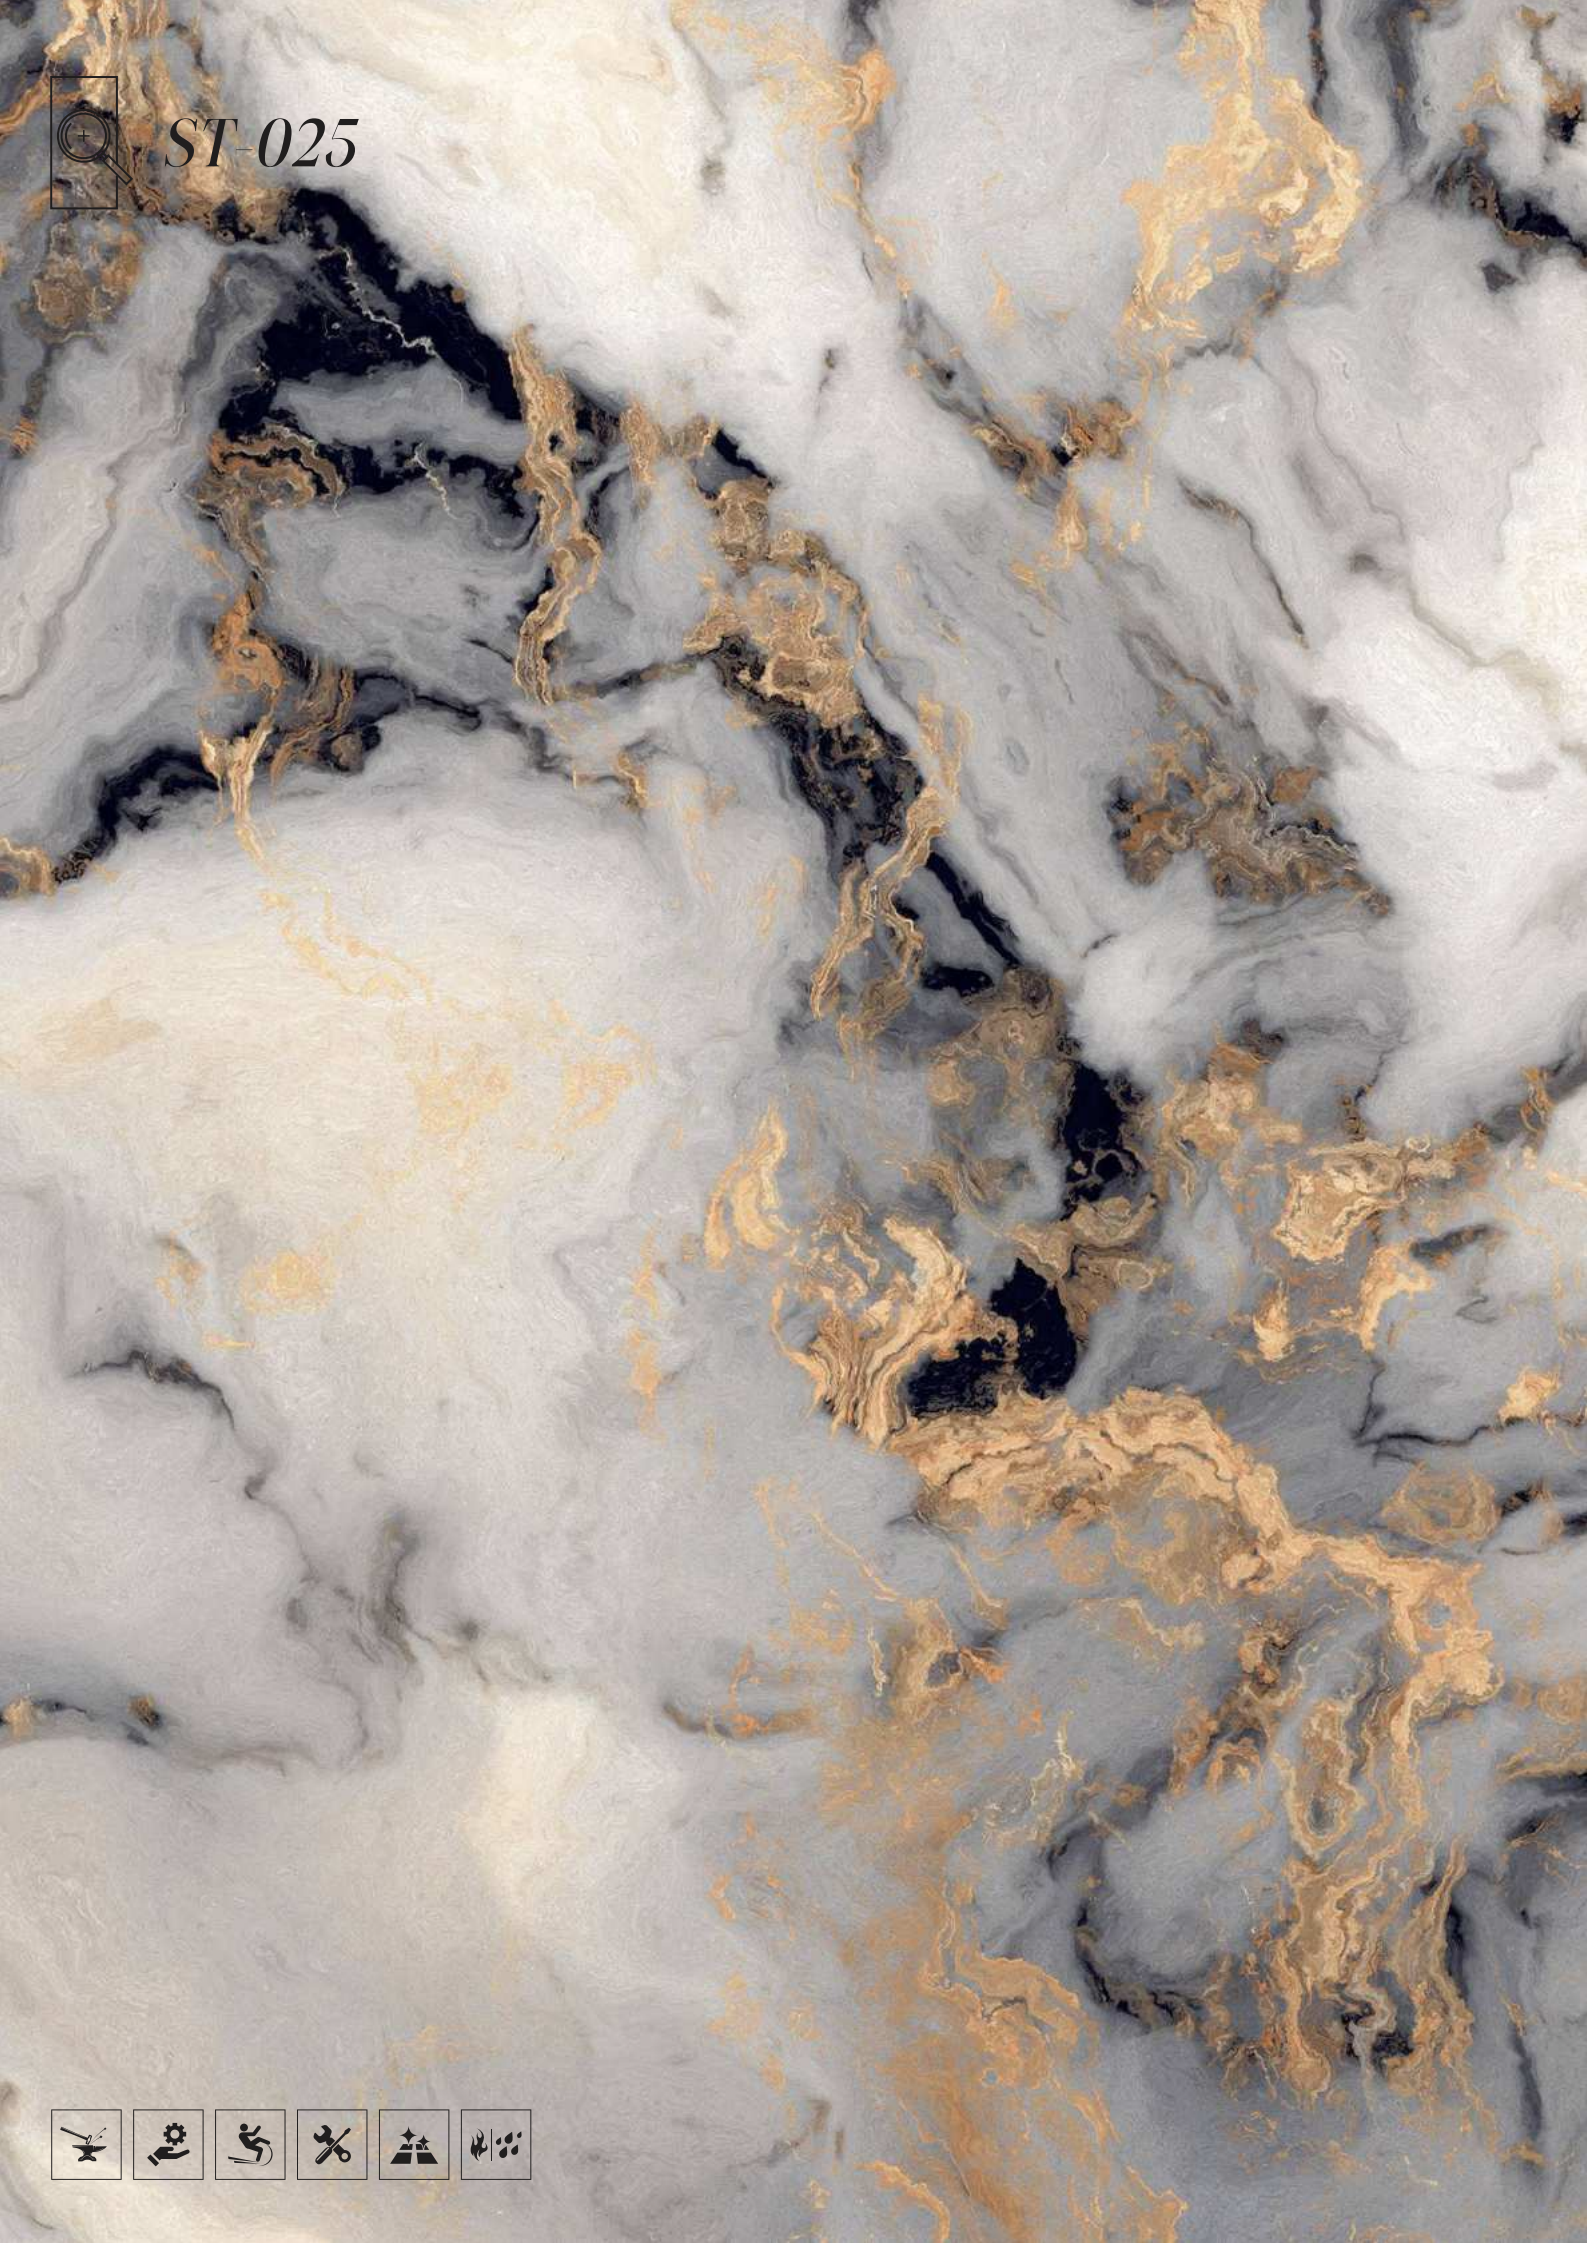

ST-025

HIGHGLOSS
COLLECTION

ST-025

| Size
600x1200mm

| Surface
High Gloss

| Random
02