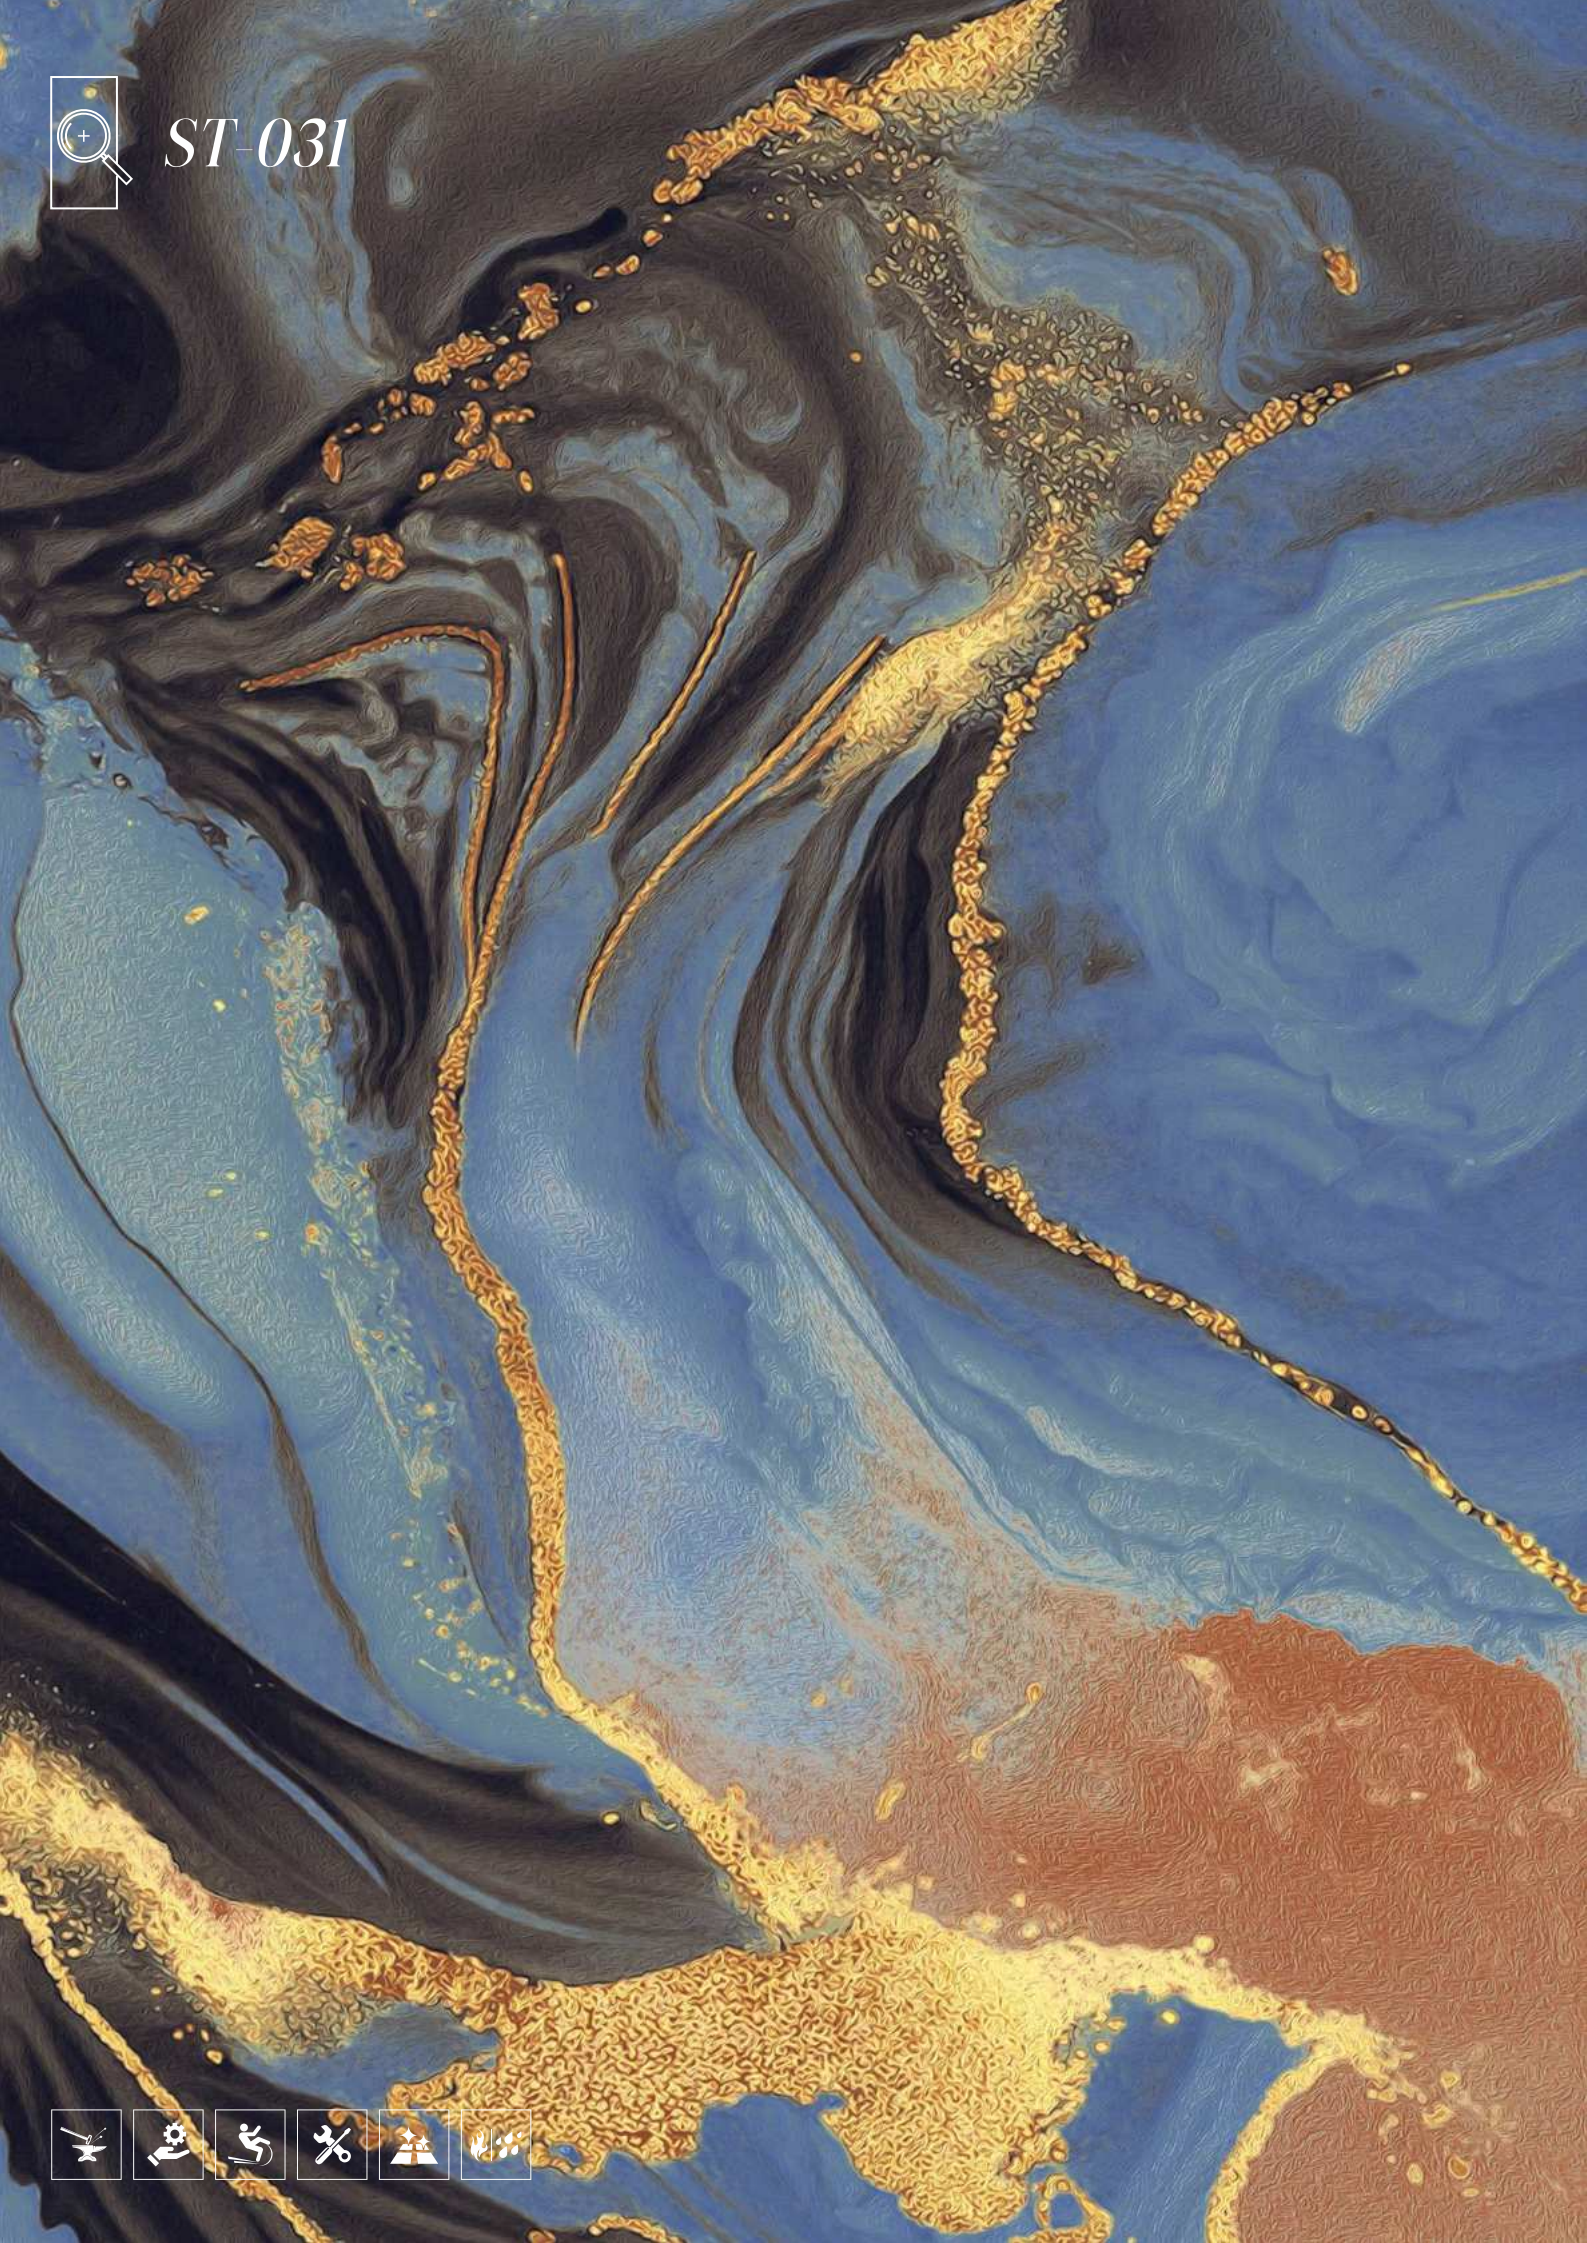

ST-026

HIGHGLOSS
COLLECTION

ST-026

| Size
600x1200mm

| Surface
High Gloss

| Random
03

ST-031

HIGHGLOSS
COLLECTION