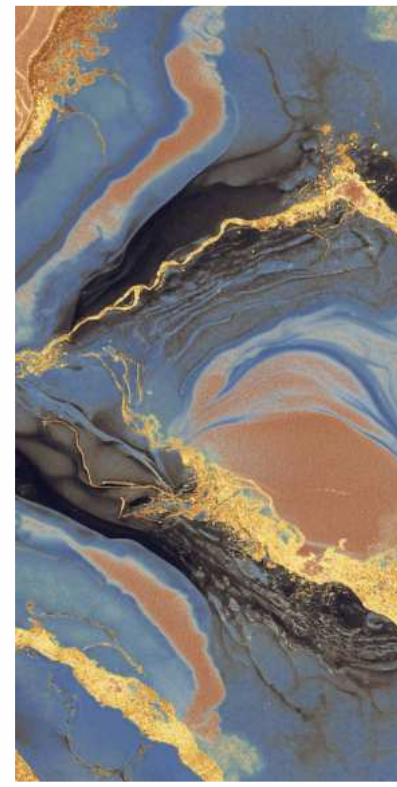

HIGHGLOSS
COLLECTION

ST-031