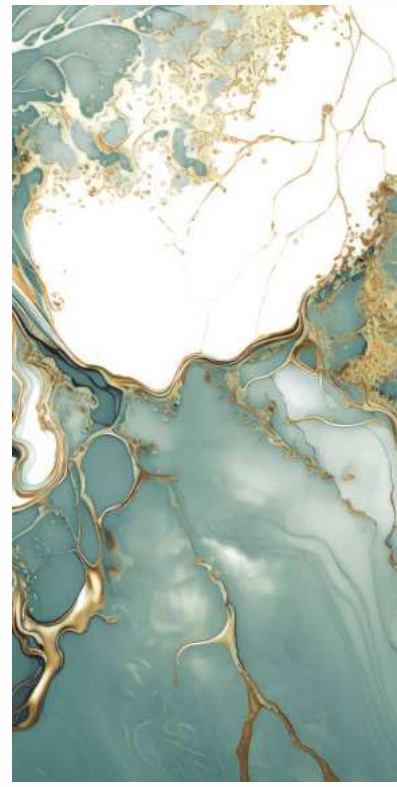

| Surface
High Gloss

| Random
04

ST-017

HIGHGLOSS
COLLECTION

ST-017

| Size
600x1200mm

| Surface
High Gloss

| Random
03