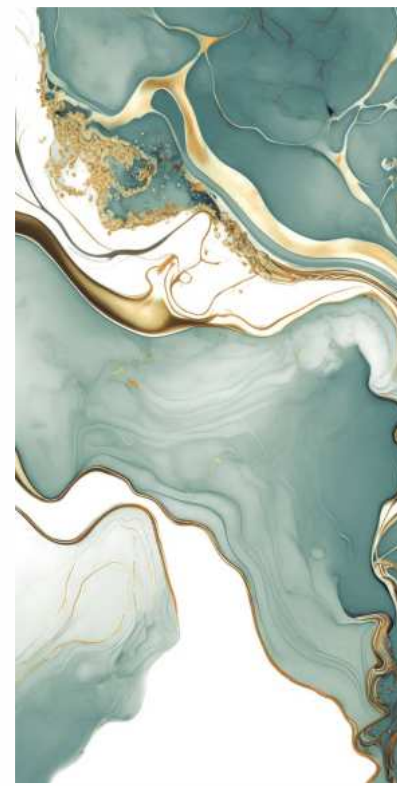

| Surface
High Gloss

| Random
04

ST-017

HIGHGLOSS
COLLECTION

ST-017

| Size
600x1200mm

| Surface
High Gloss

| Random
03