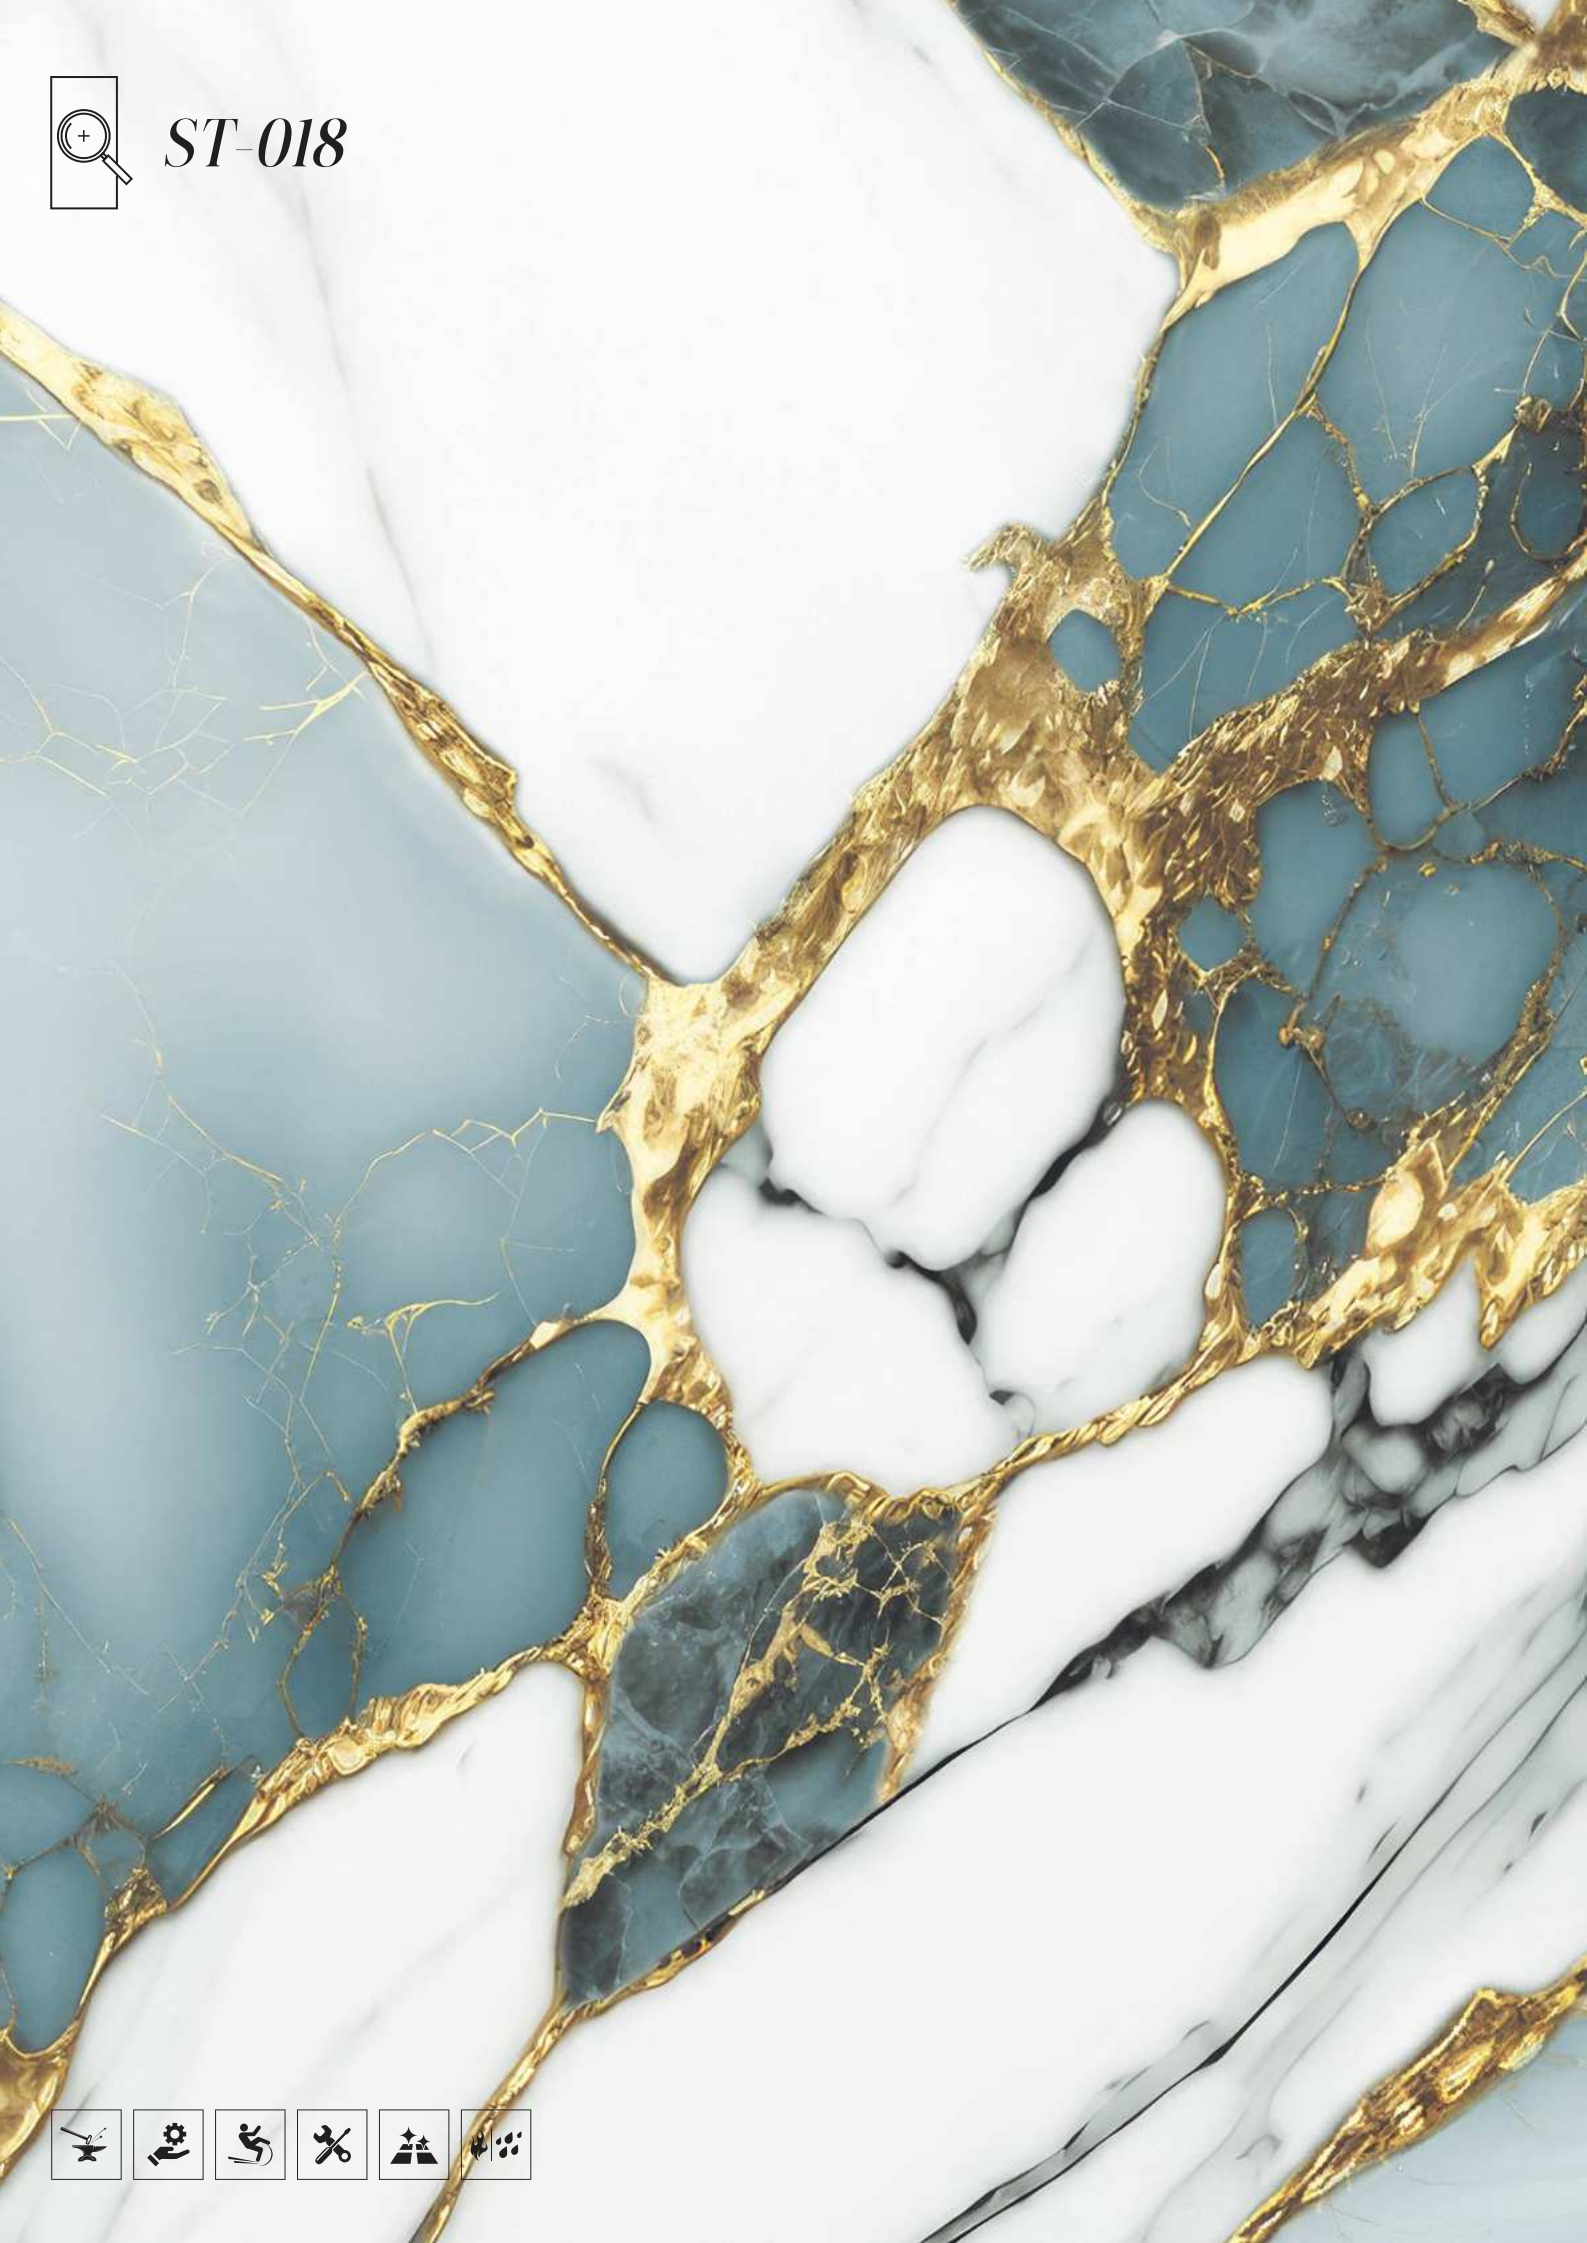

ST-018

HIGHGLOSS
COLLECTION

ST-018

| Size
600x1200mm

| Surface
High Gloss

| Random
03