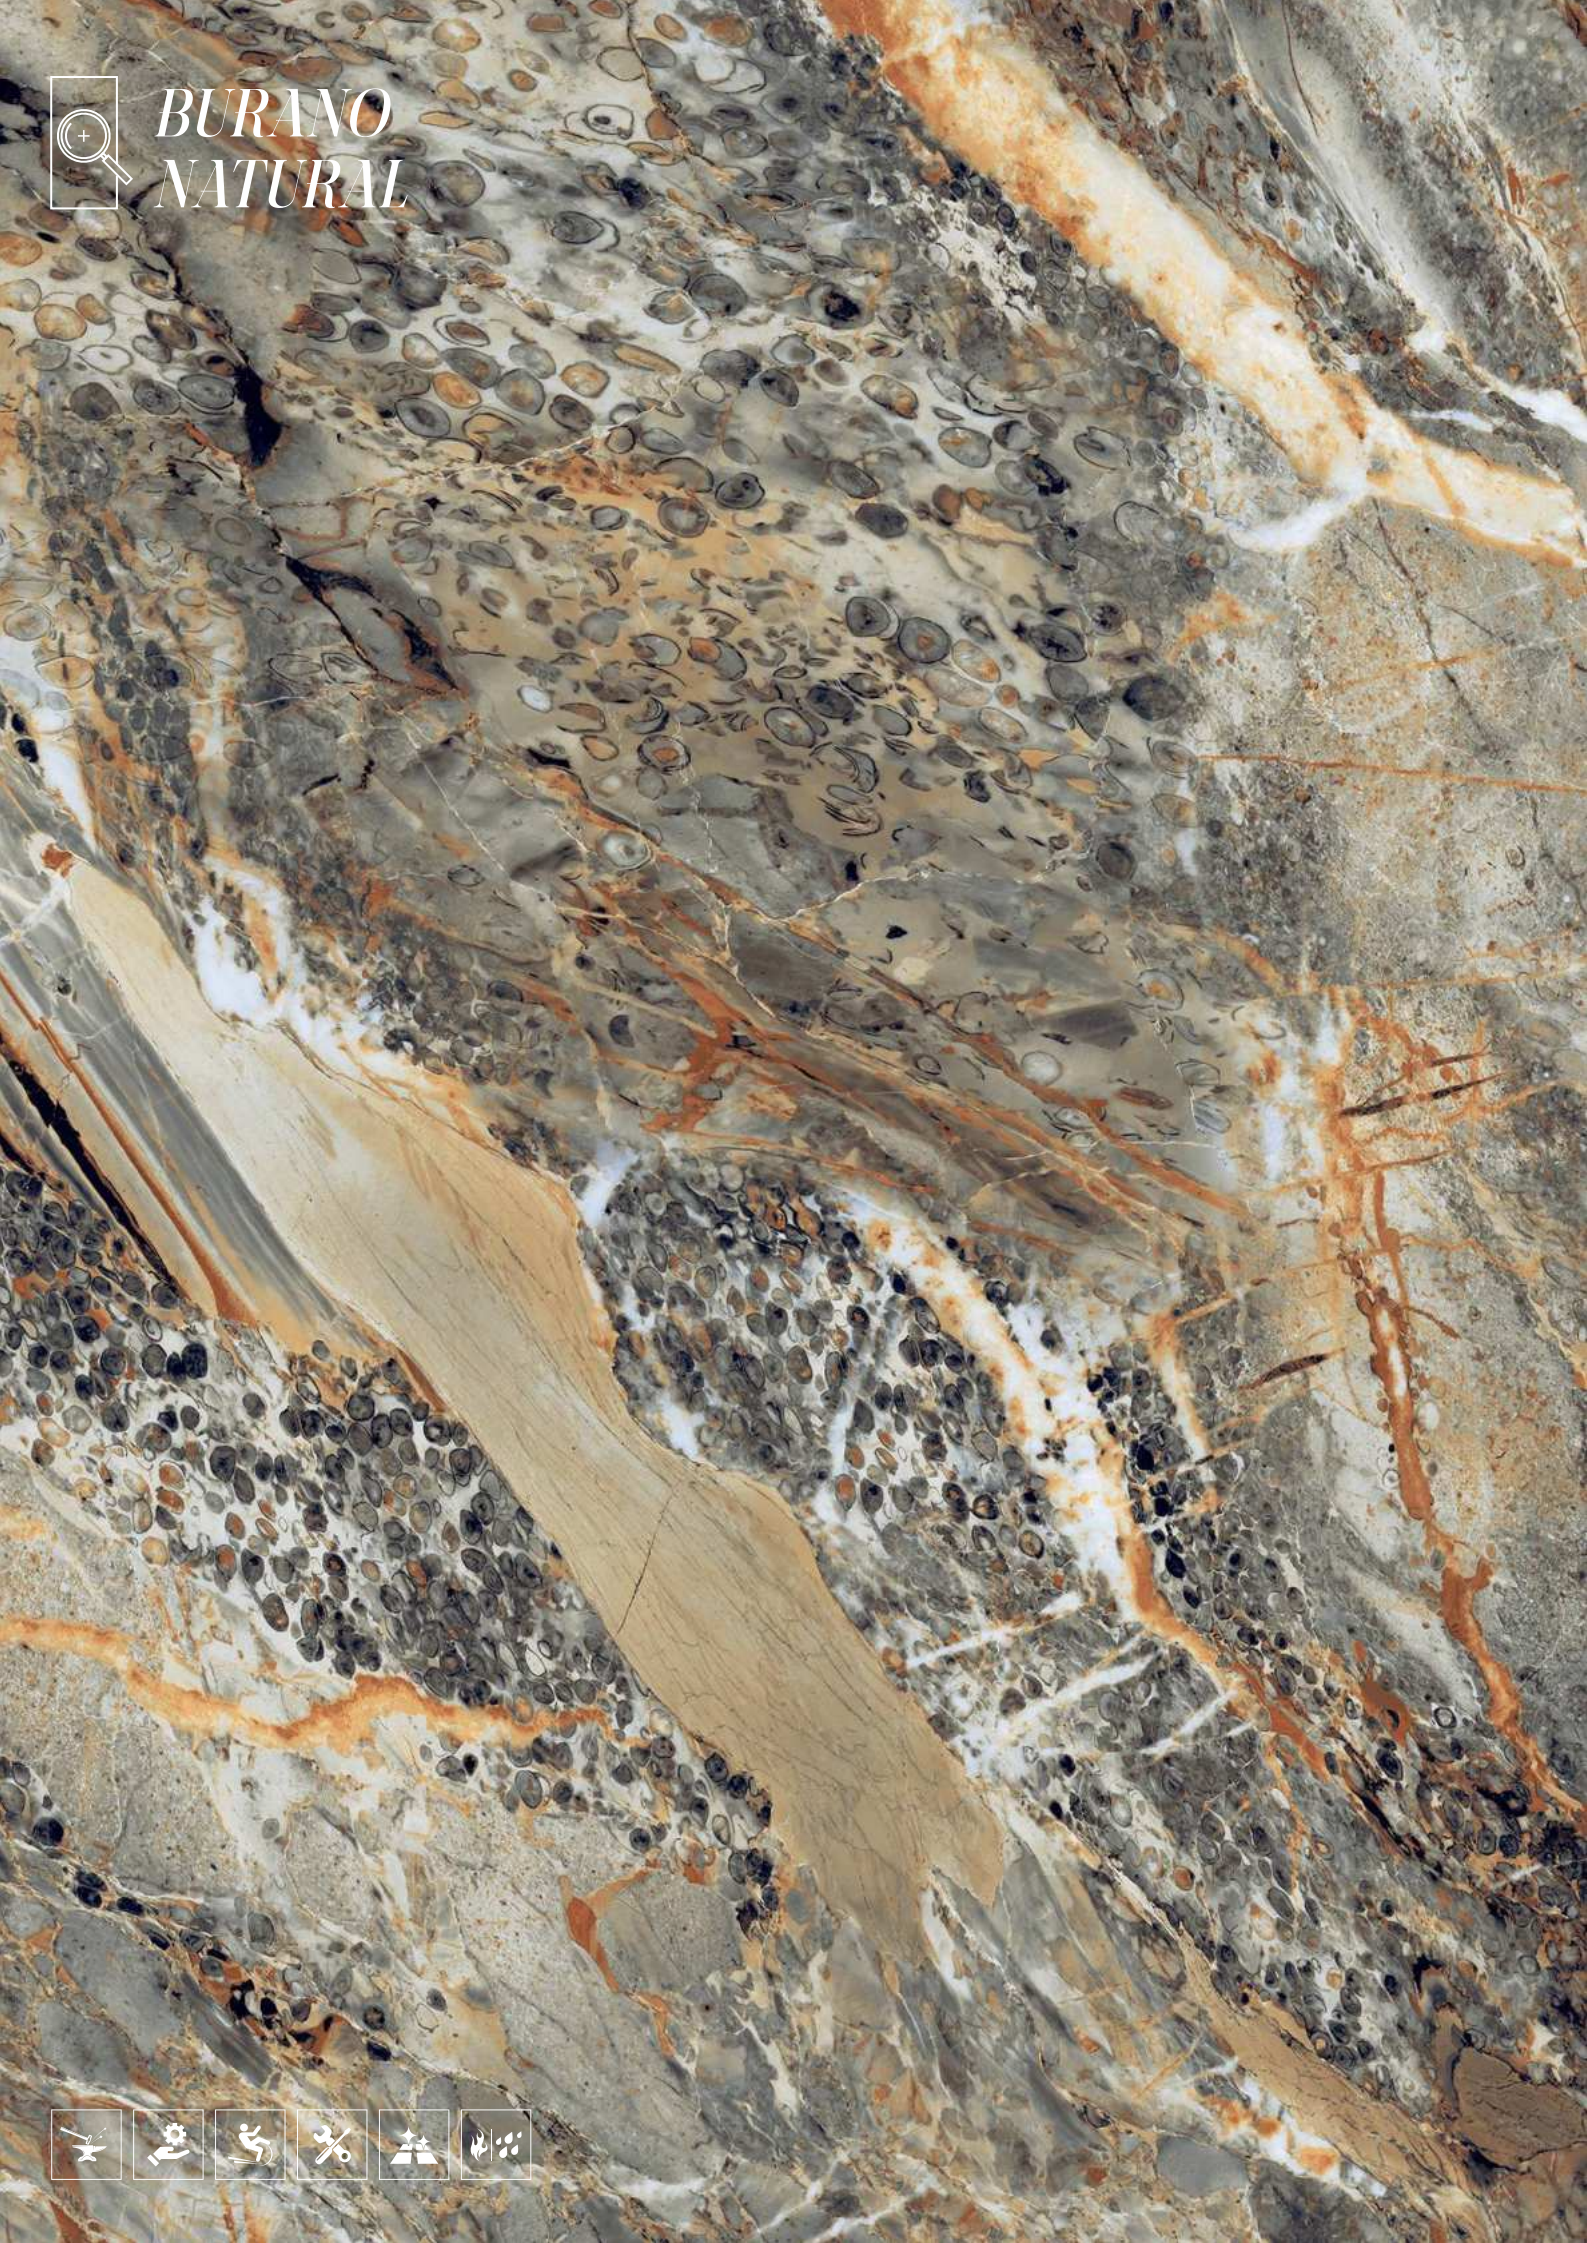

| Size
600x1200mm

| Surface
High Gloss

| Random
04

| Floor
BURANO BROWN

HIGHGLOSS
COLLECTION

BURANO
NATURAL

HIGHGLOSS
COLLECTION

BURANO NATURAL