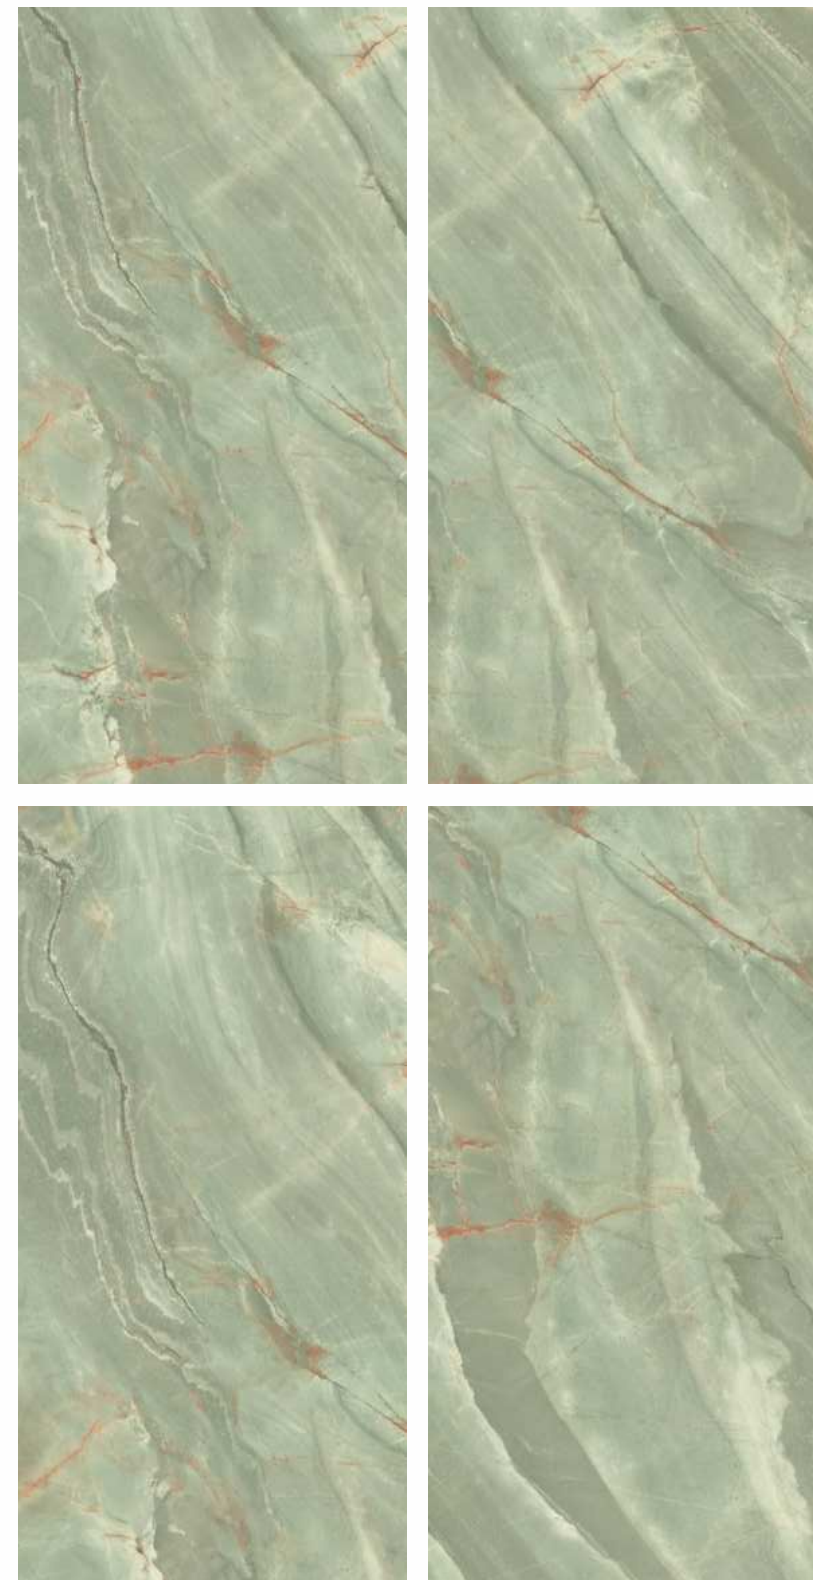

LUMINO PASTROL

| Size
600x1200mm

| Surface
High Gloss

| Random
O4