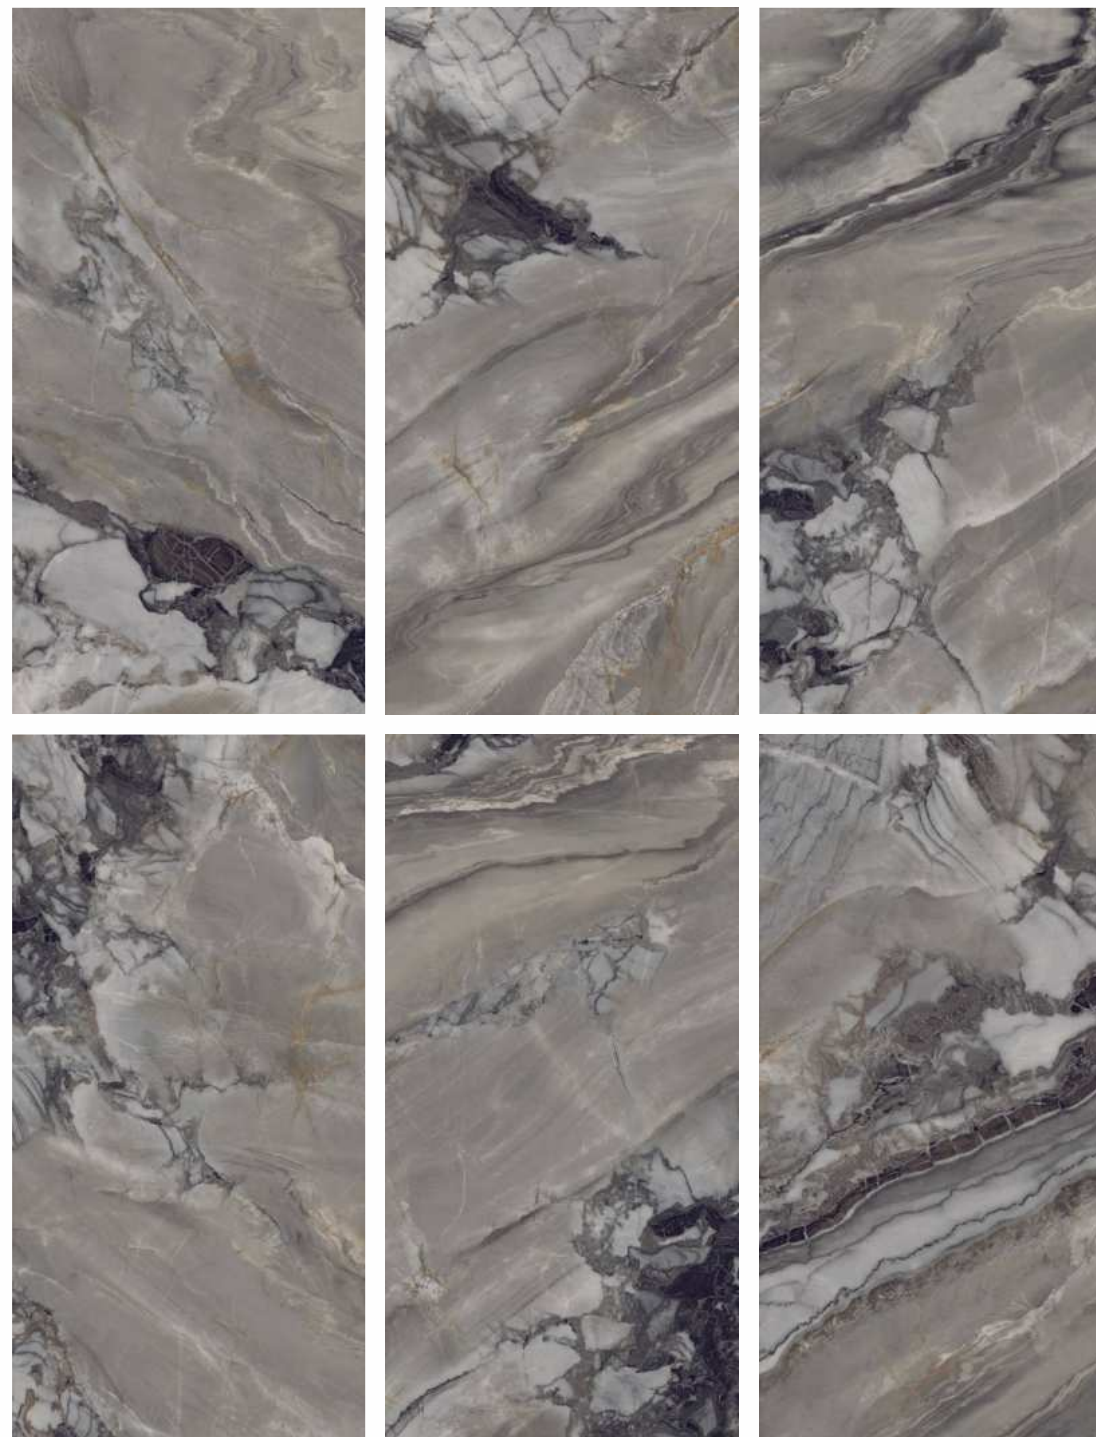

STOVEN
CHOCO

HIGHGLOSS
COLLECTION

STOVEN CHOCO

| Size
600x1200mm

| Surface
High Gloss

| Random
06