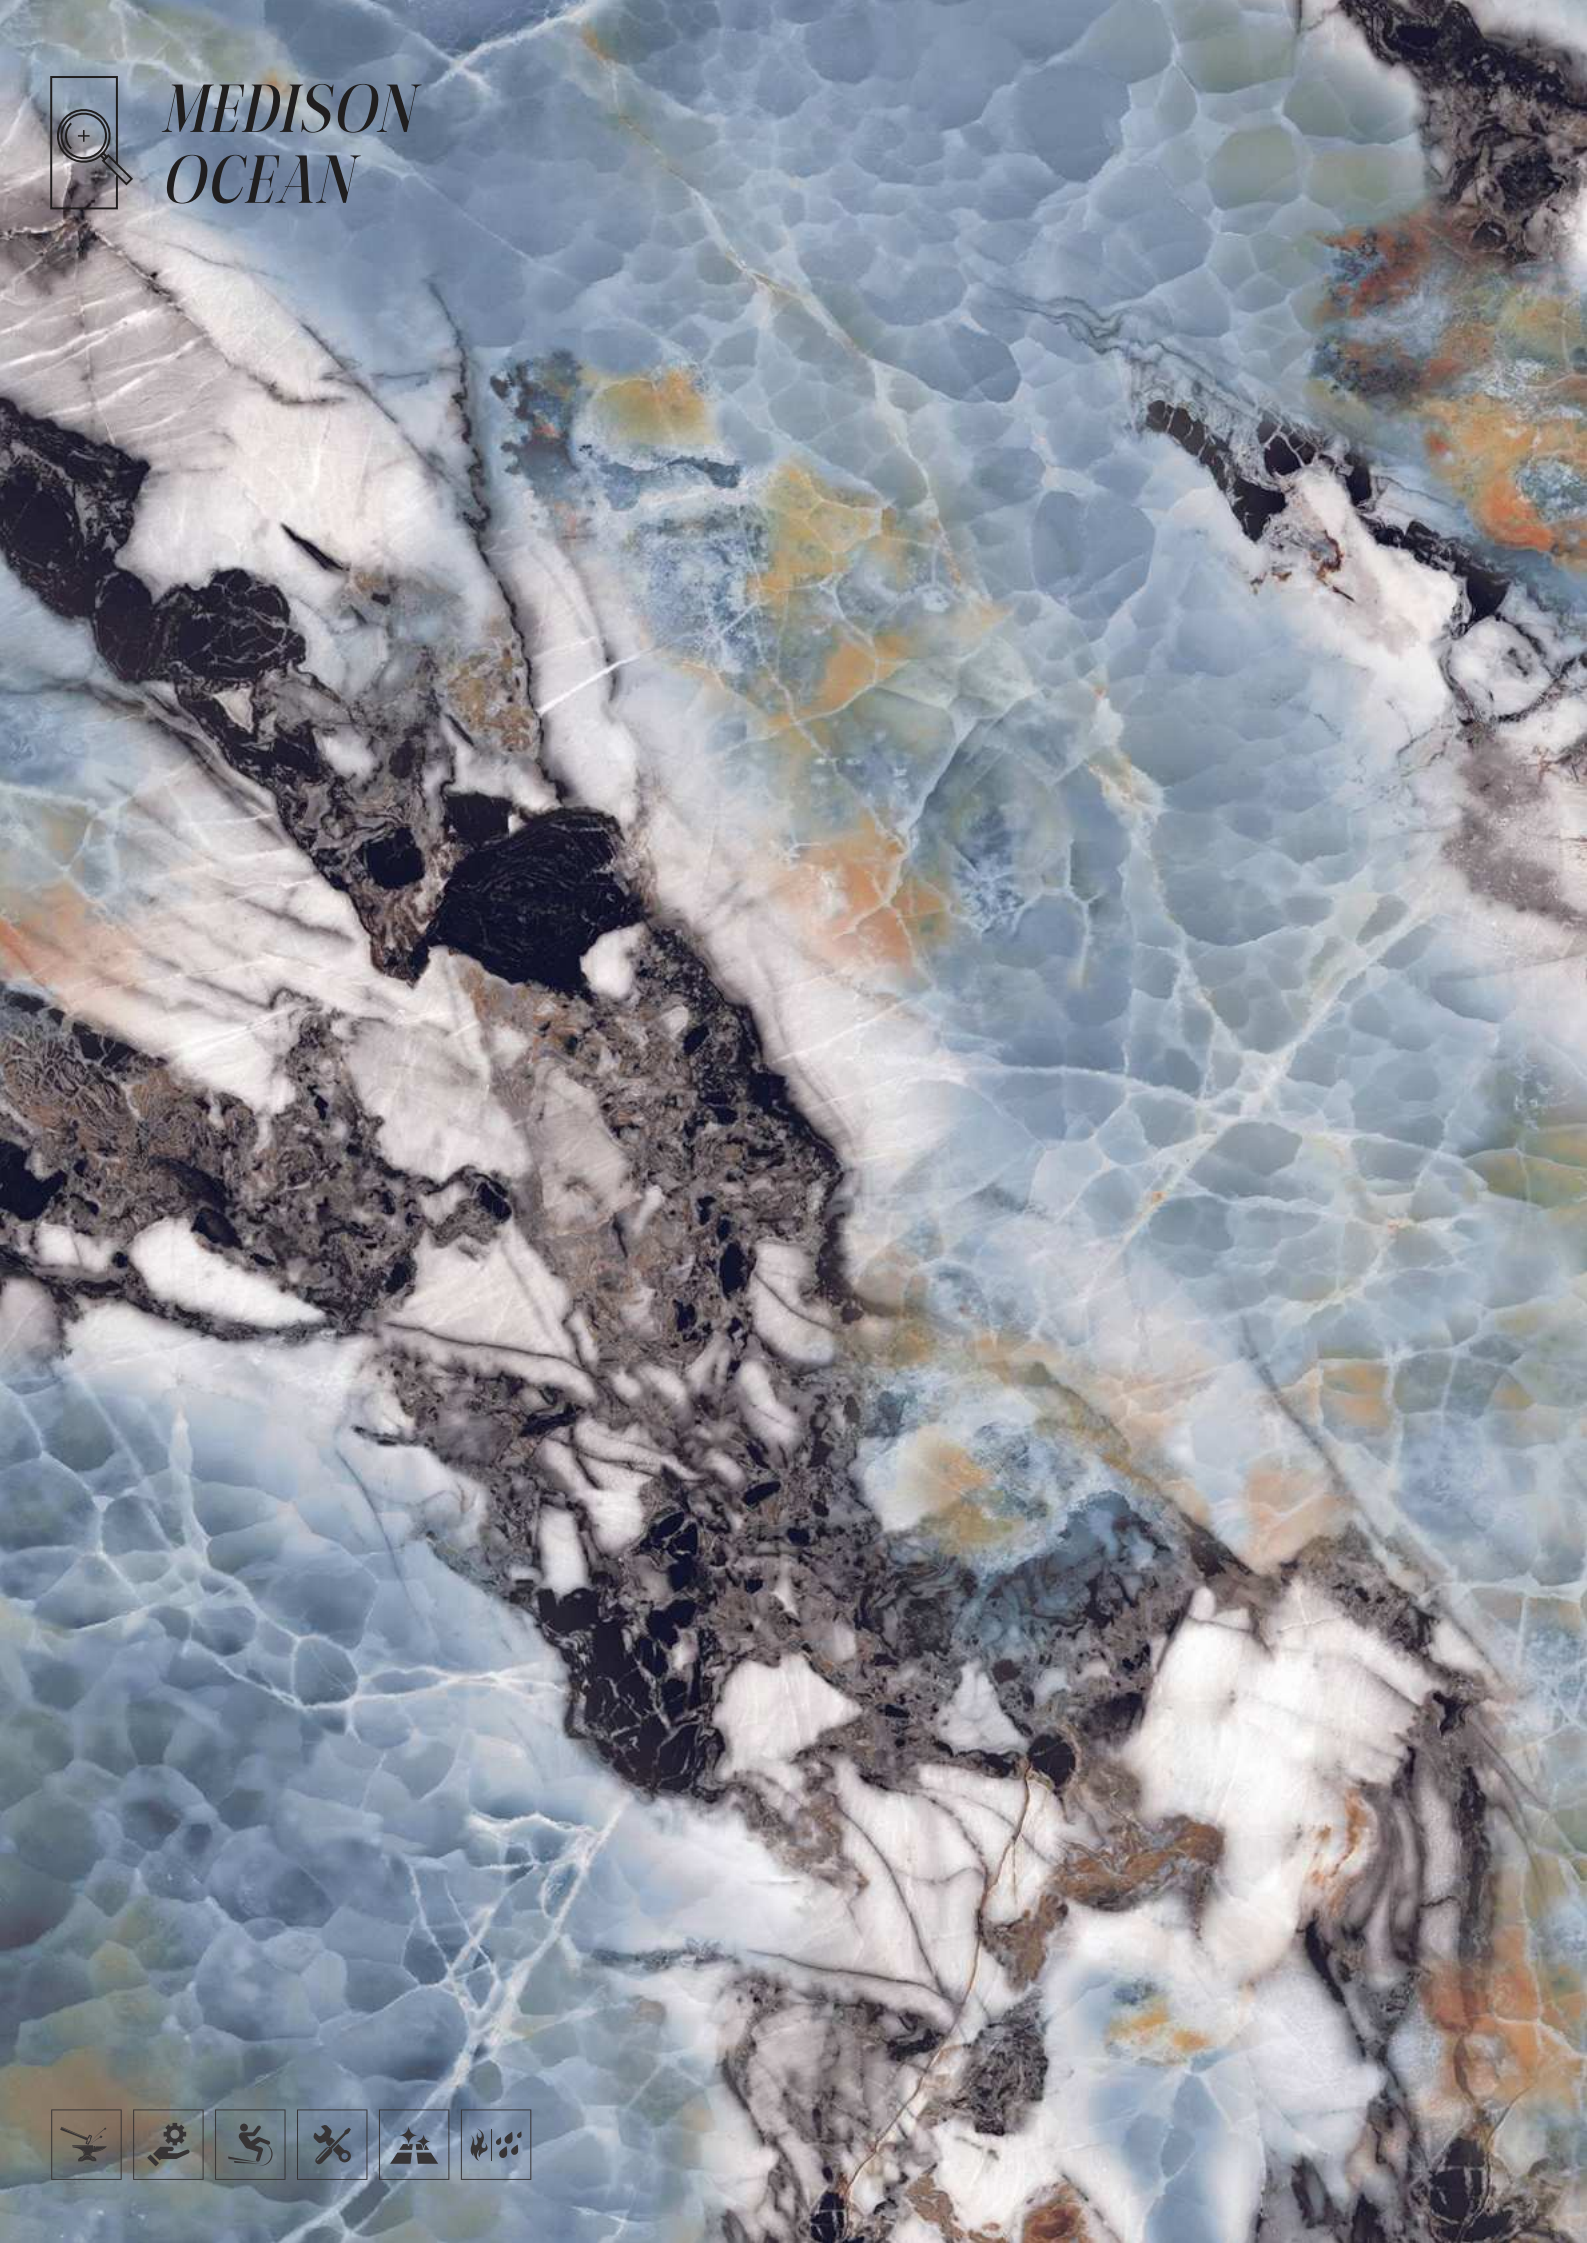

MEDISON
OCEAN

HIGHGLOSS
COLLECTION

MEDISON OCEAN

| Size
600x1200mm

| Surface
High Gloss

| Random
03