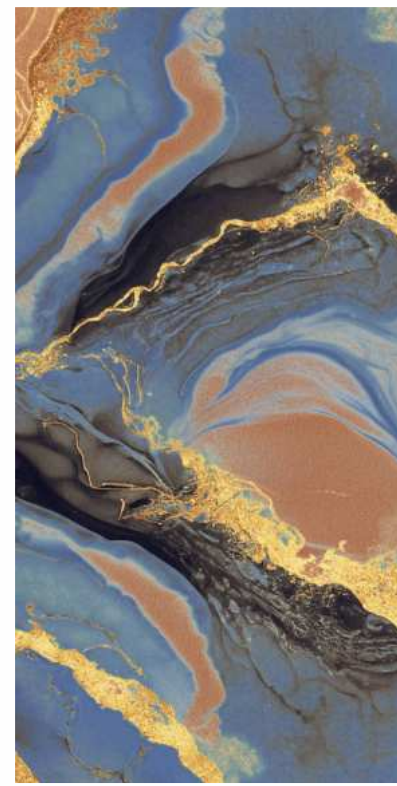

HIGHGLOSS
COLLECTION

ST-031