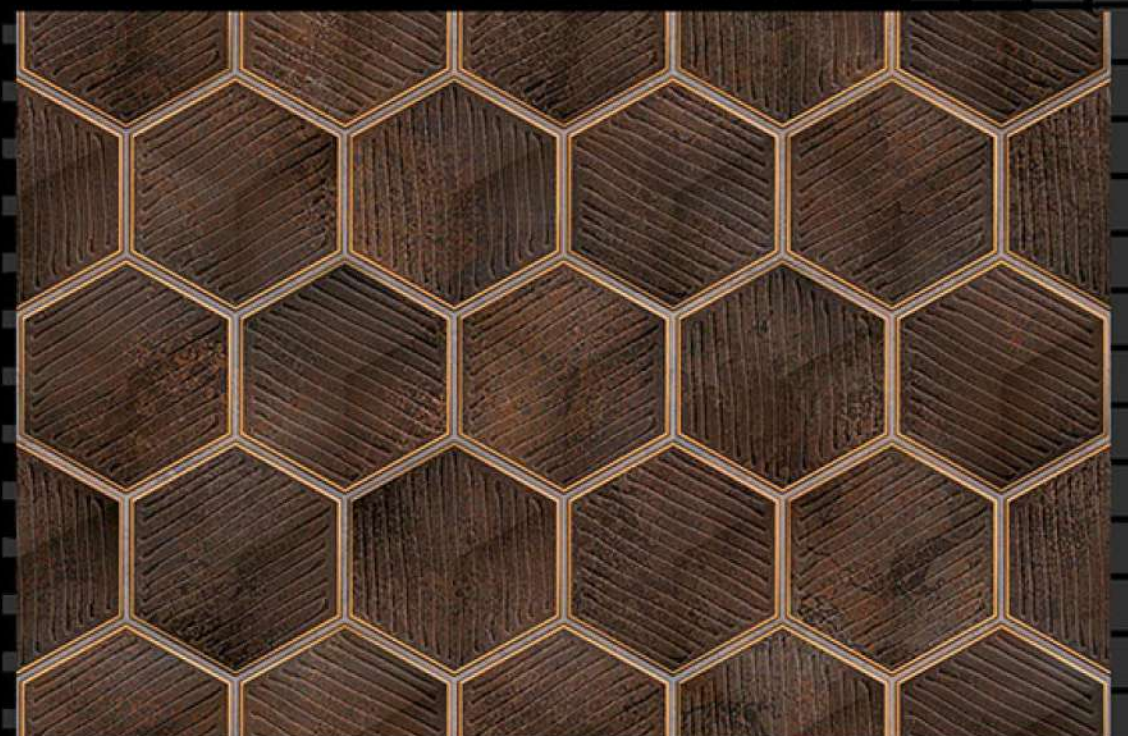

SIZE - 12 X 18

Matt Series

Dark