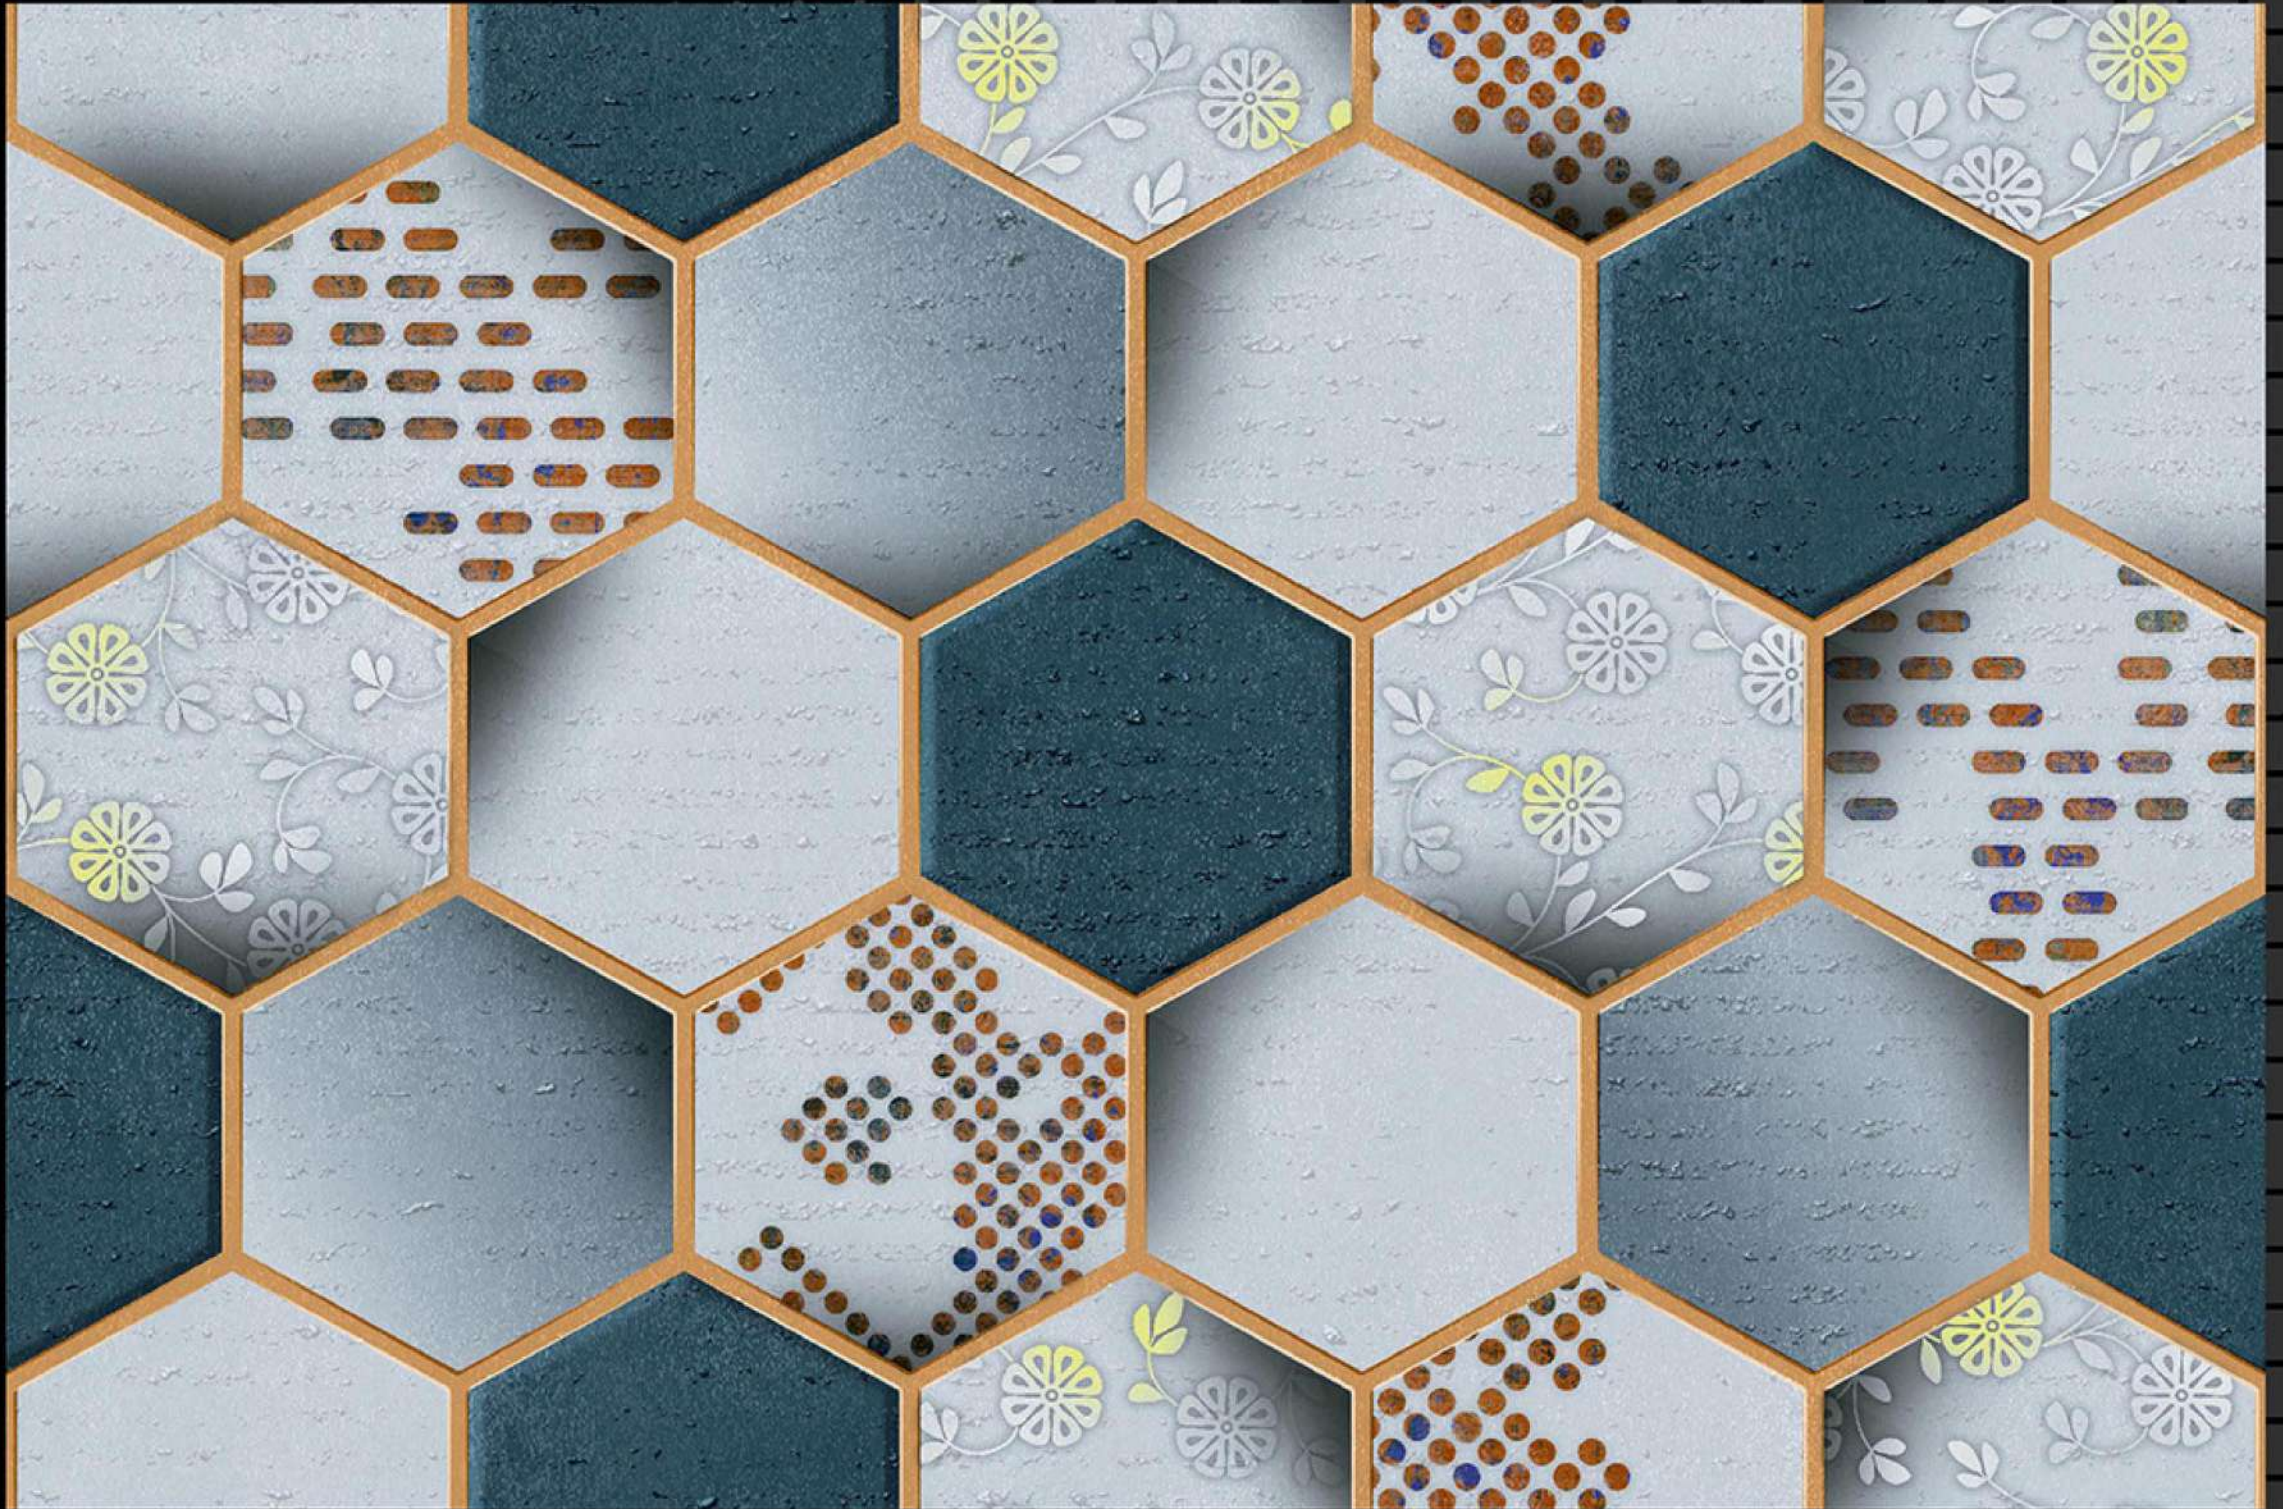

Light

Dark

SIZE - 12 X 18

Matt Series

HL-1

Light

Dark

SIZE - 12 X 18