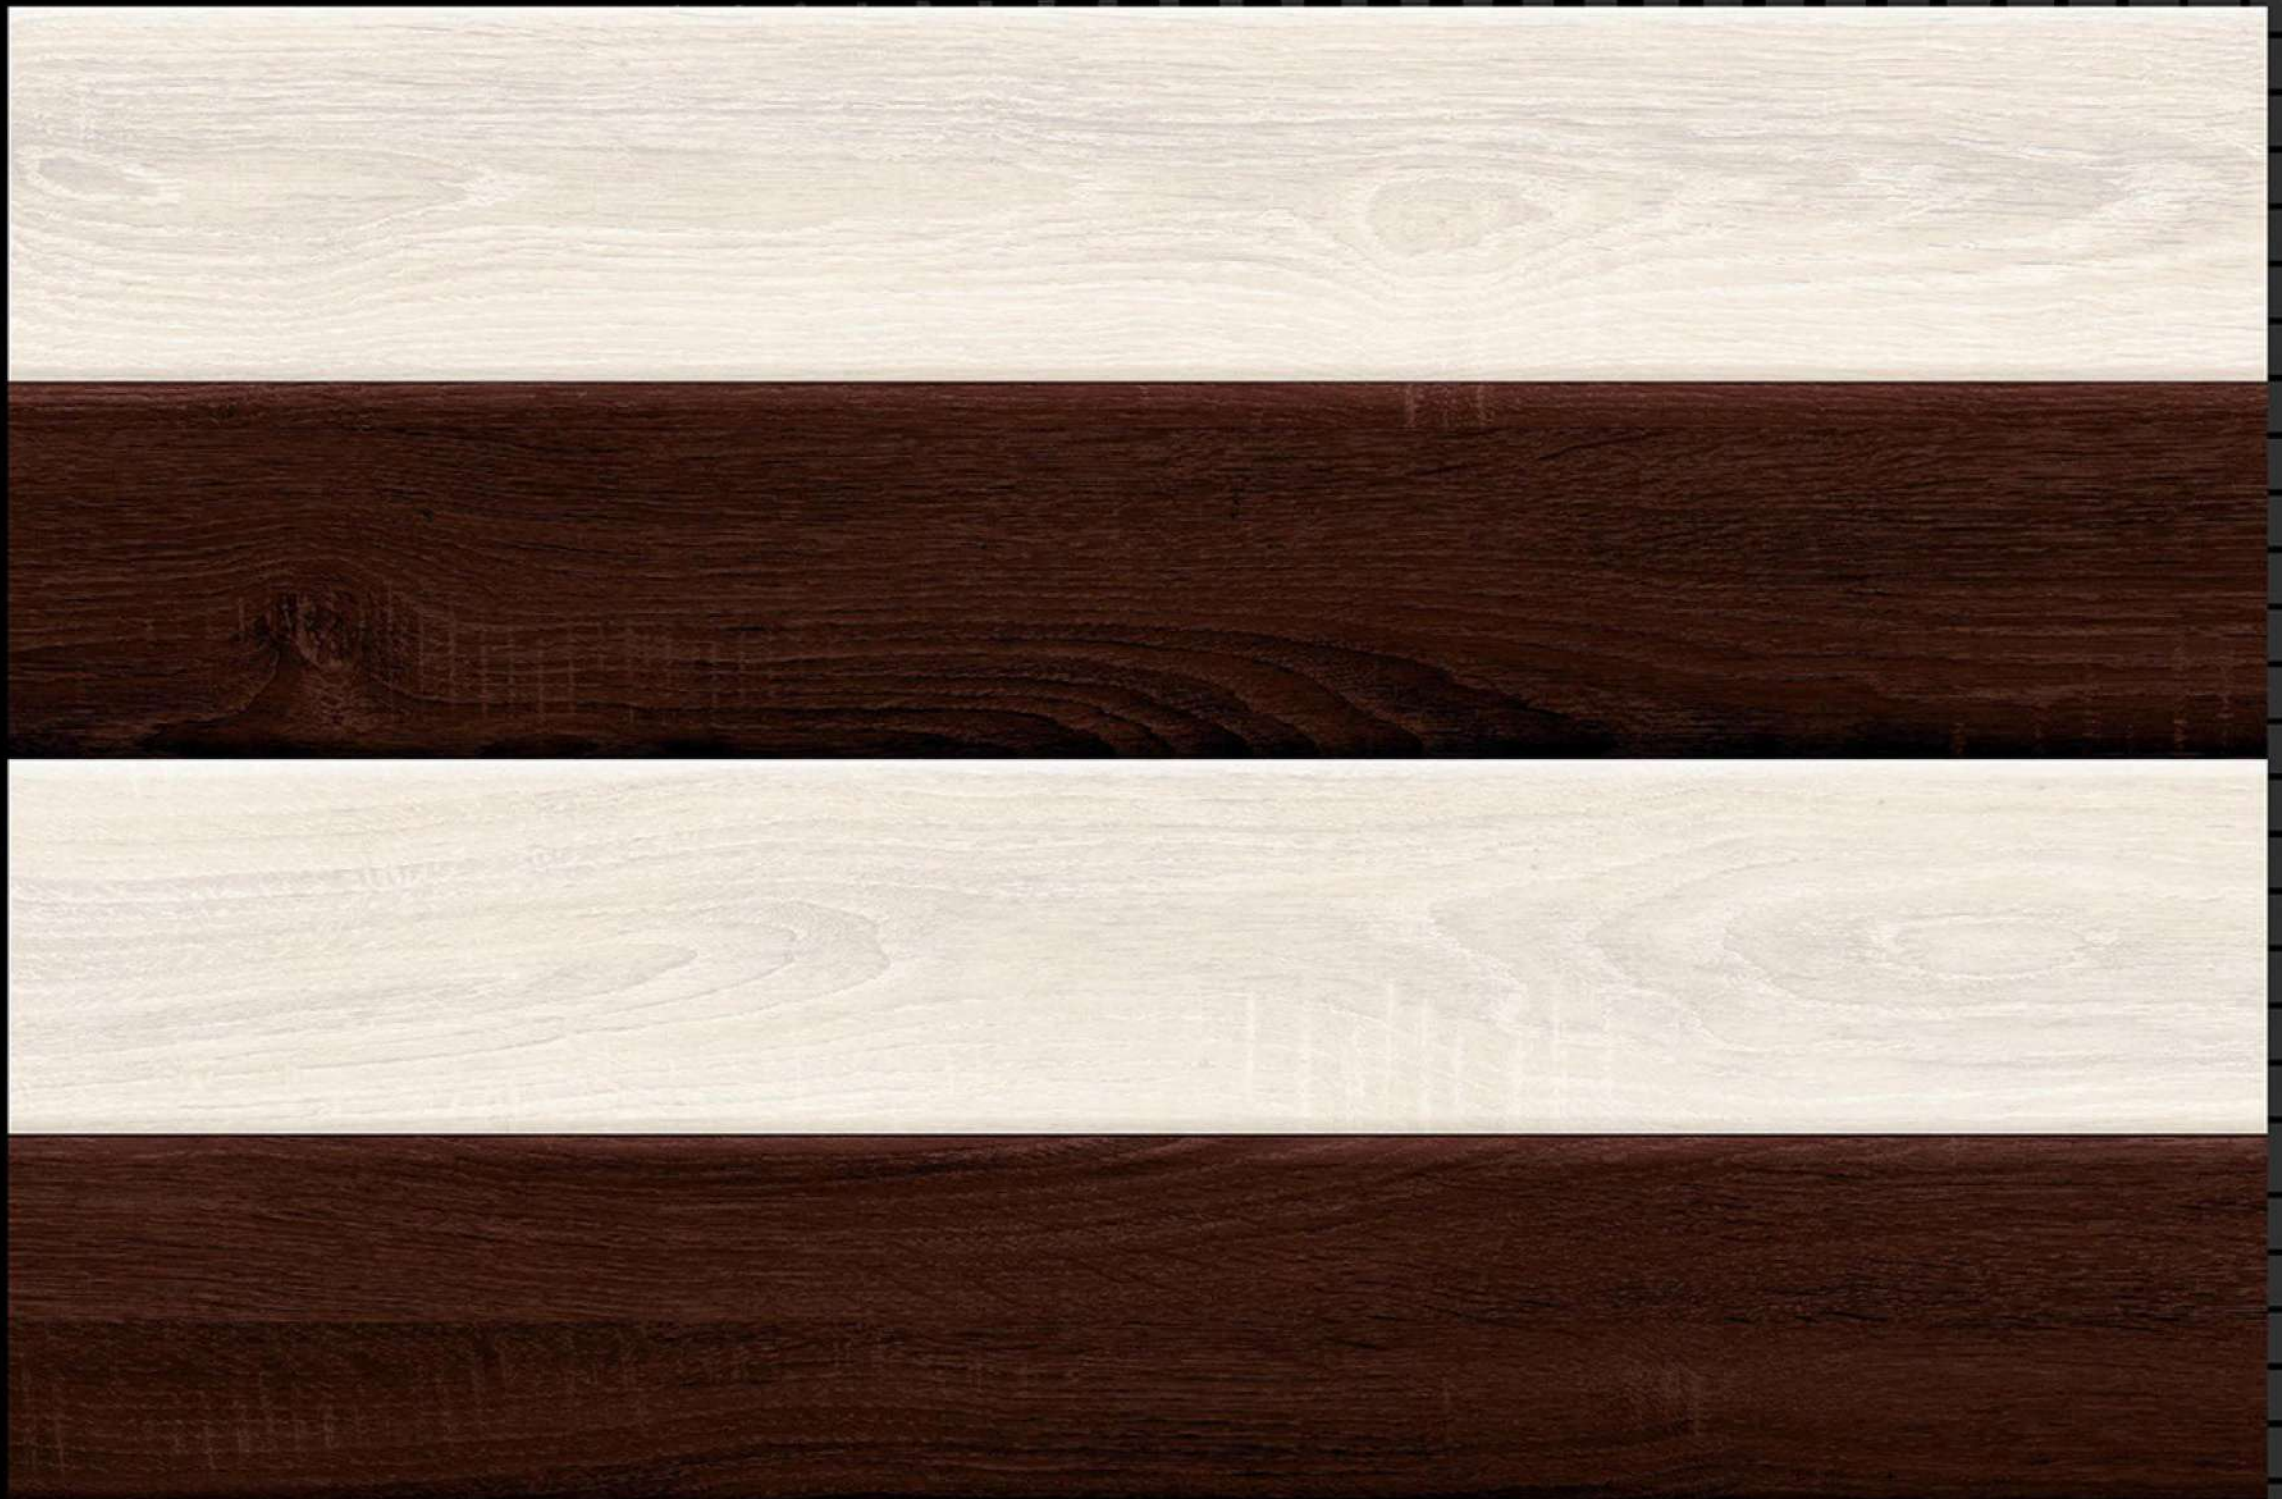

Dark

SIZE - 12 X 18

Matt Series

HL-1

Light

Dark

SIZE - 12 X 18

Matt Series