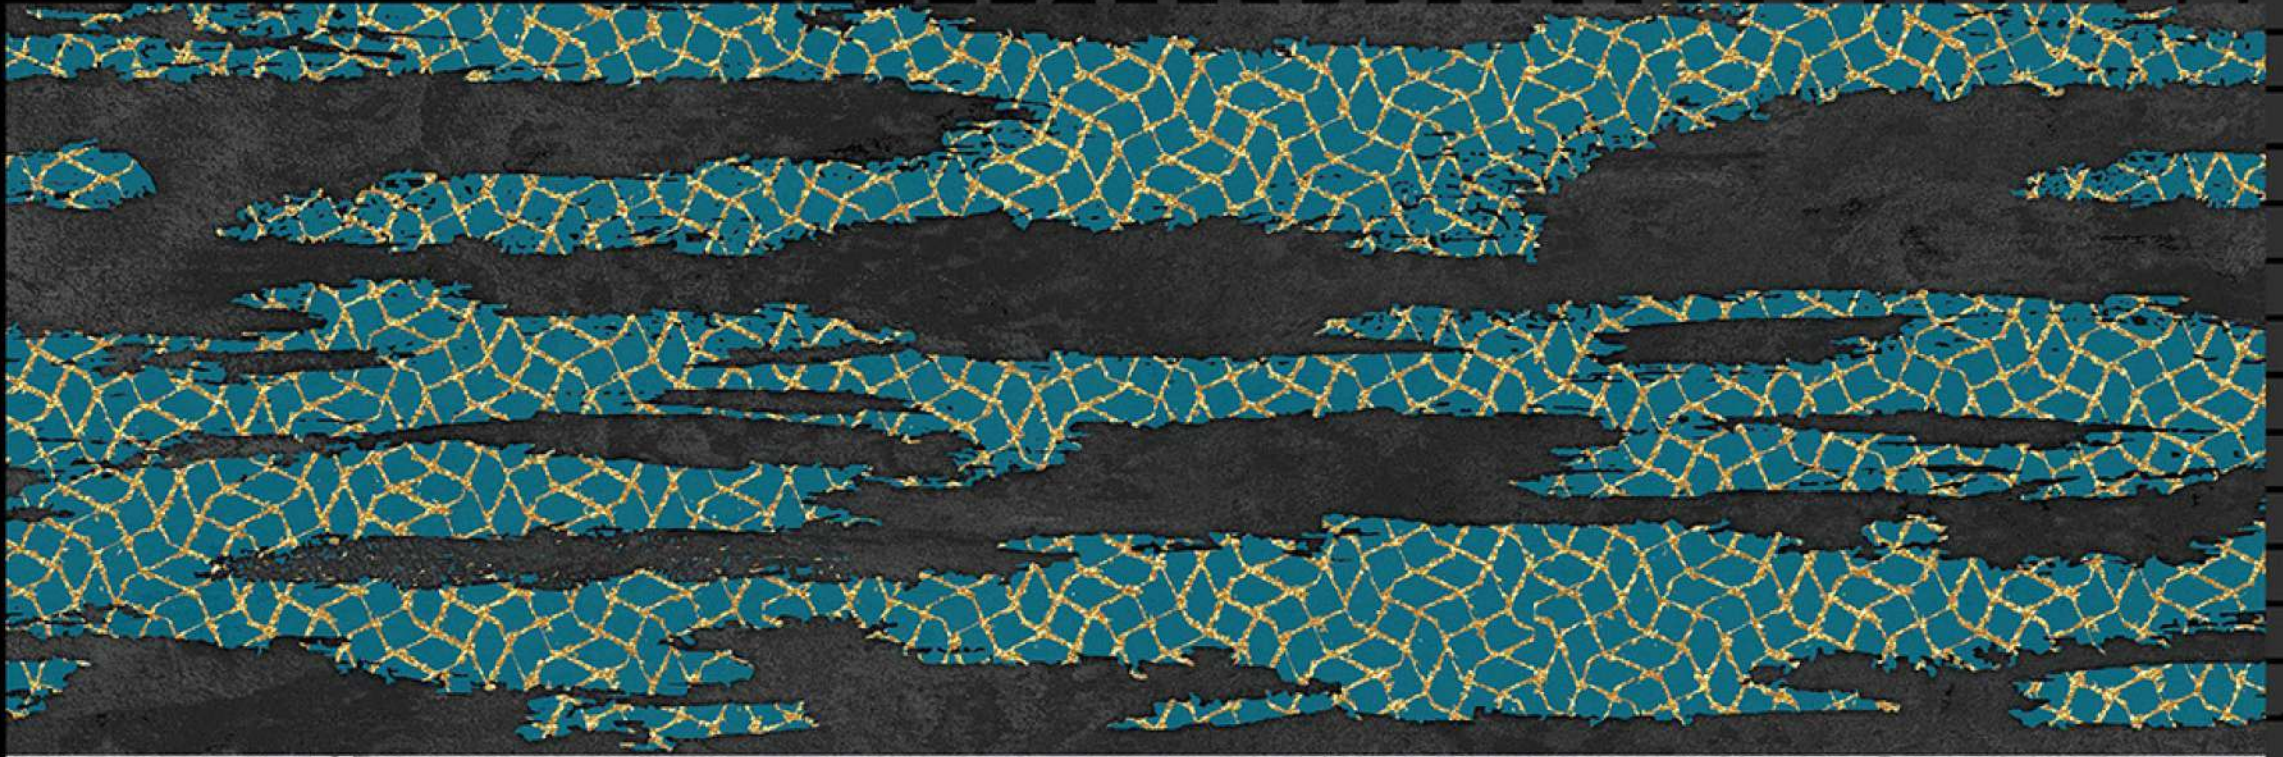

HL-1

Light

Dark

MultiColor
technology

HD
printing

NO :- 12058

SIZE - 12 X 18

Matt Series