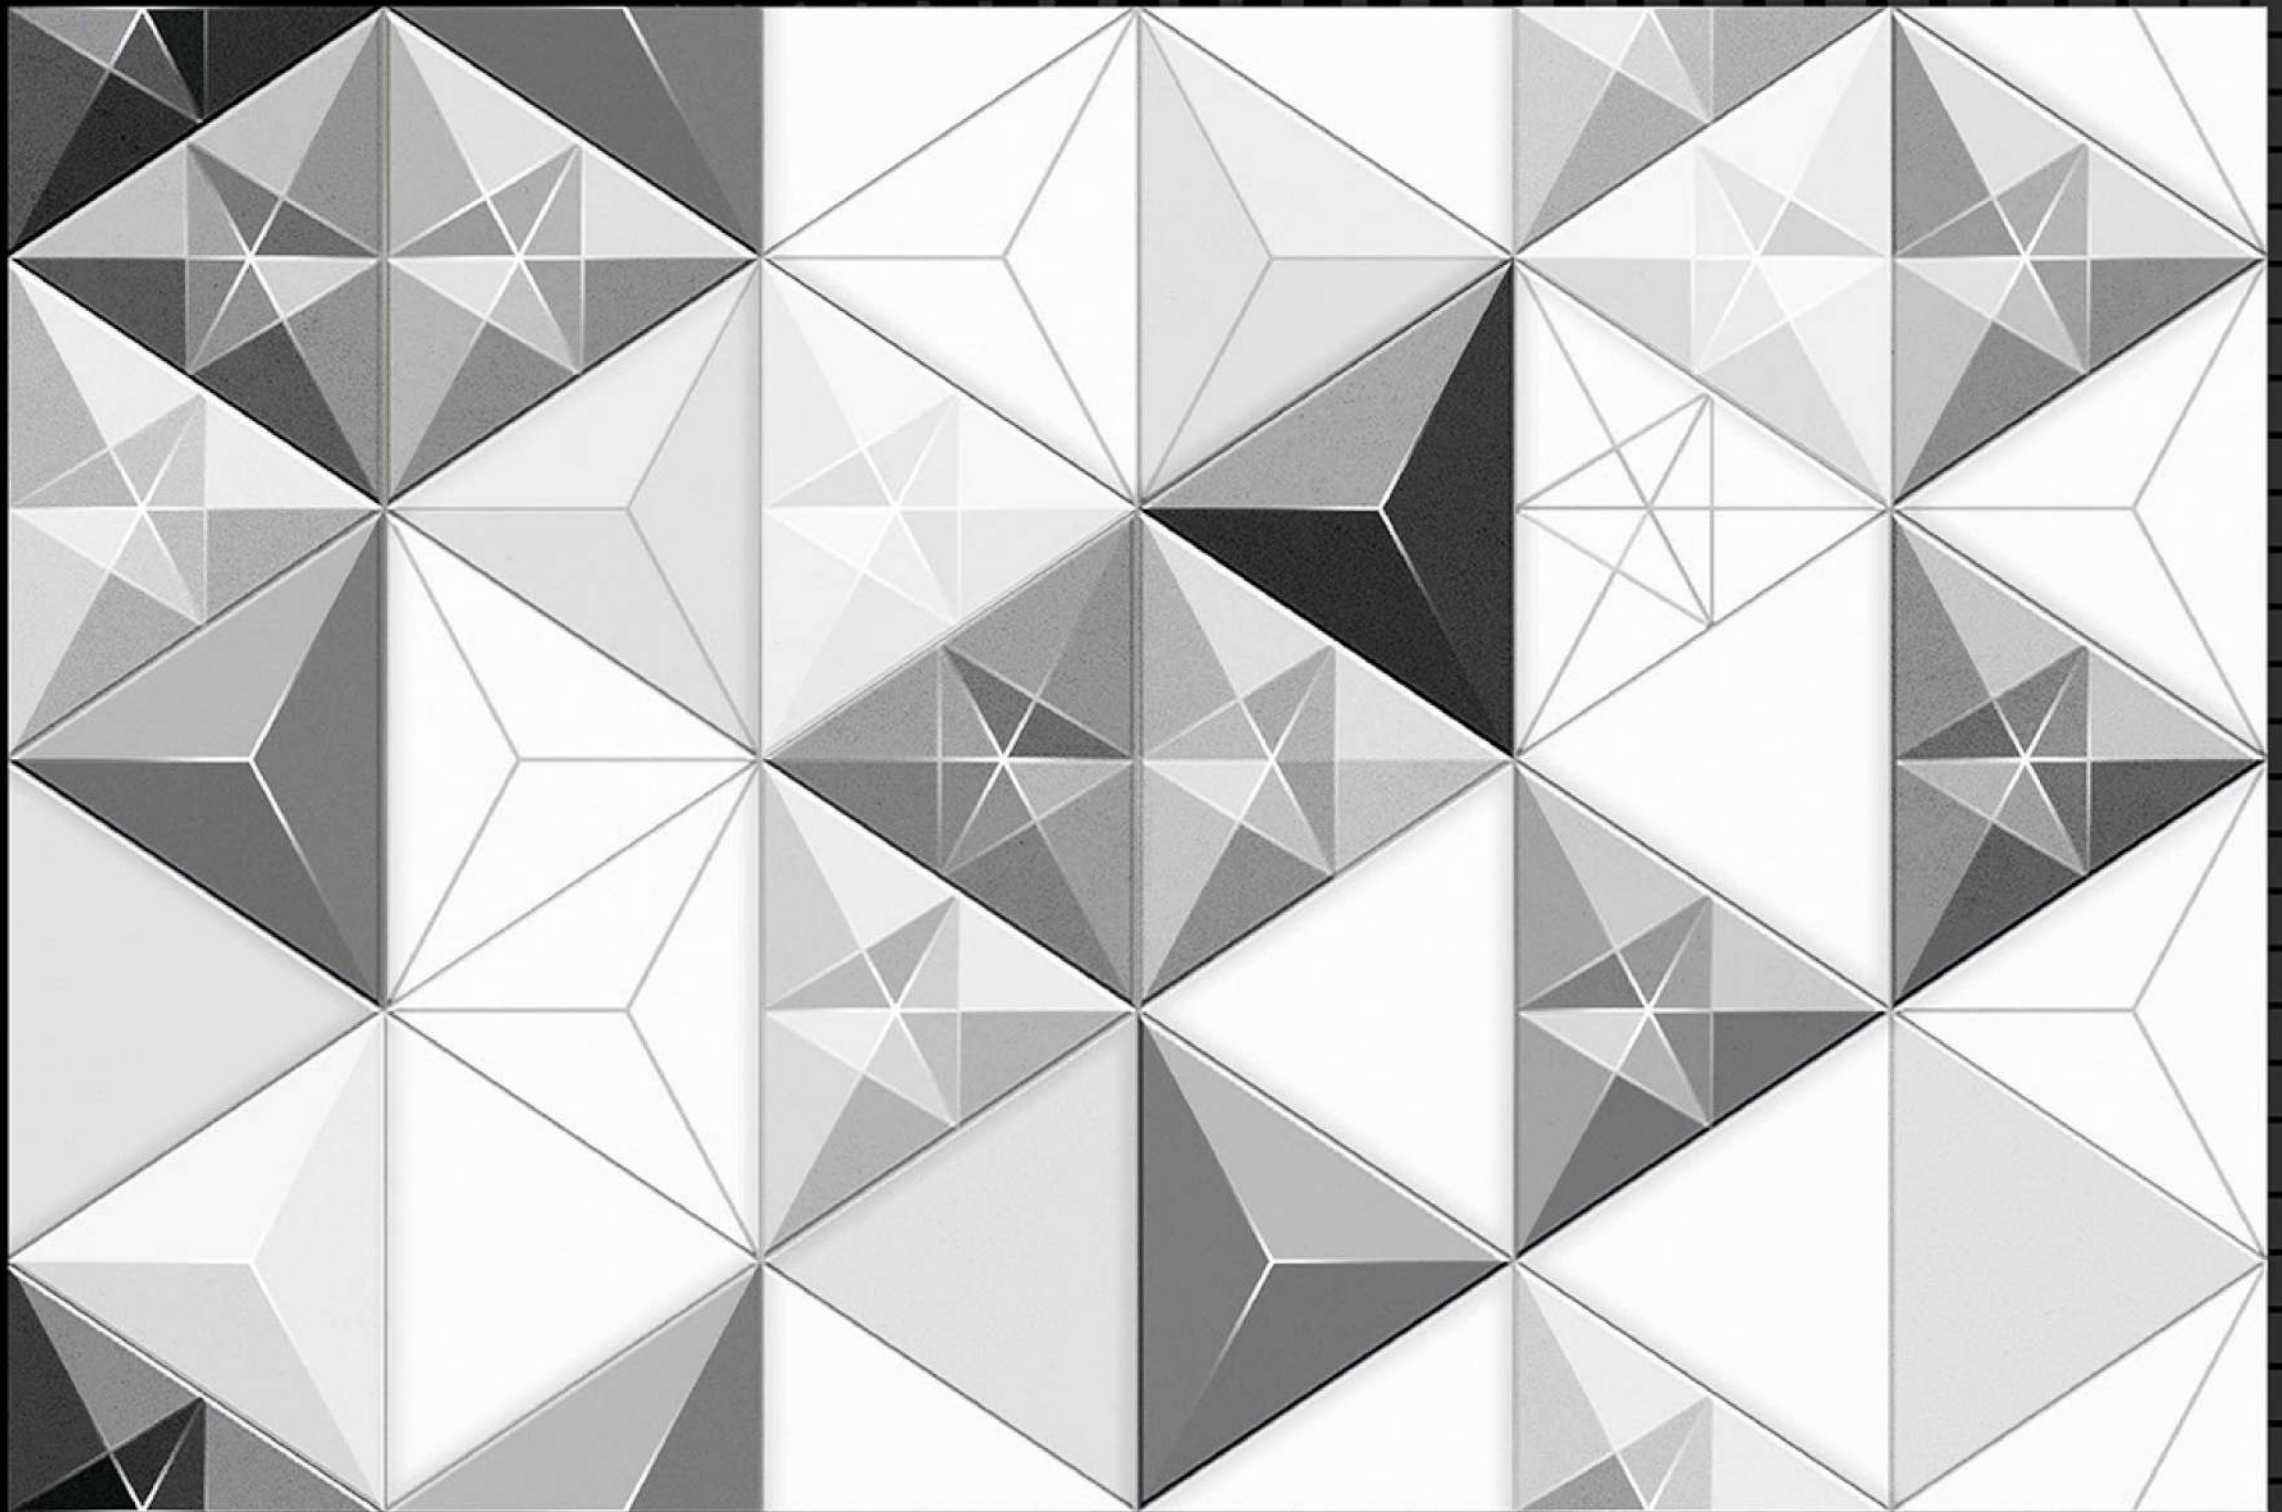

SIZE - 12 X 18

Matt Series

HL-2

Light

Dark

SIZE - 12 X 18

Matt Series

HL-1