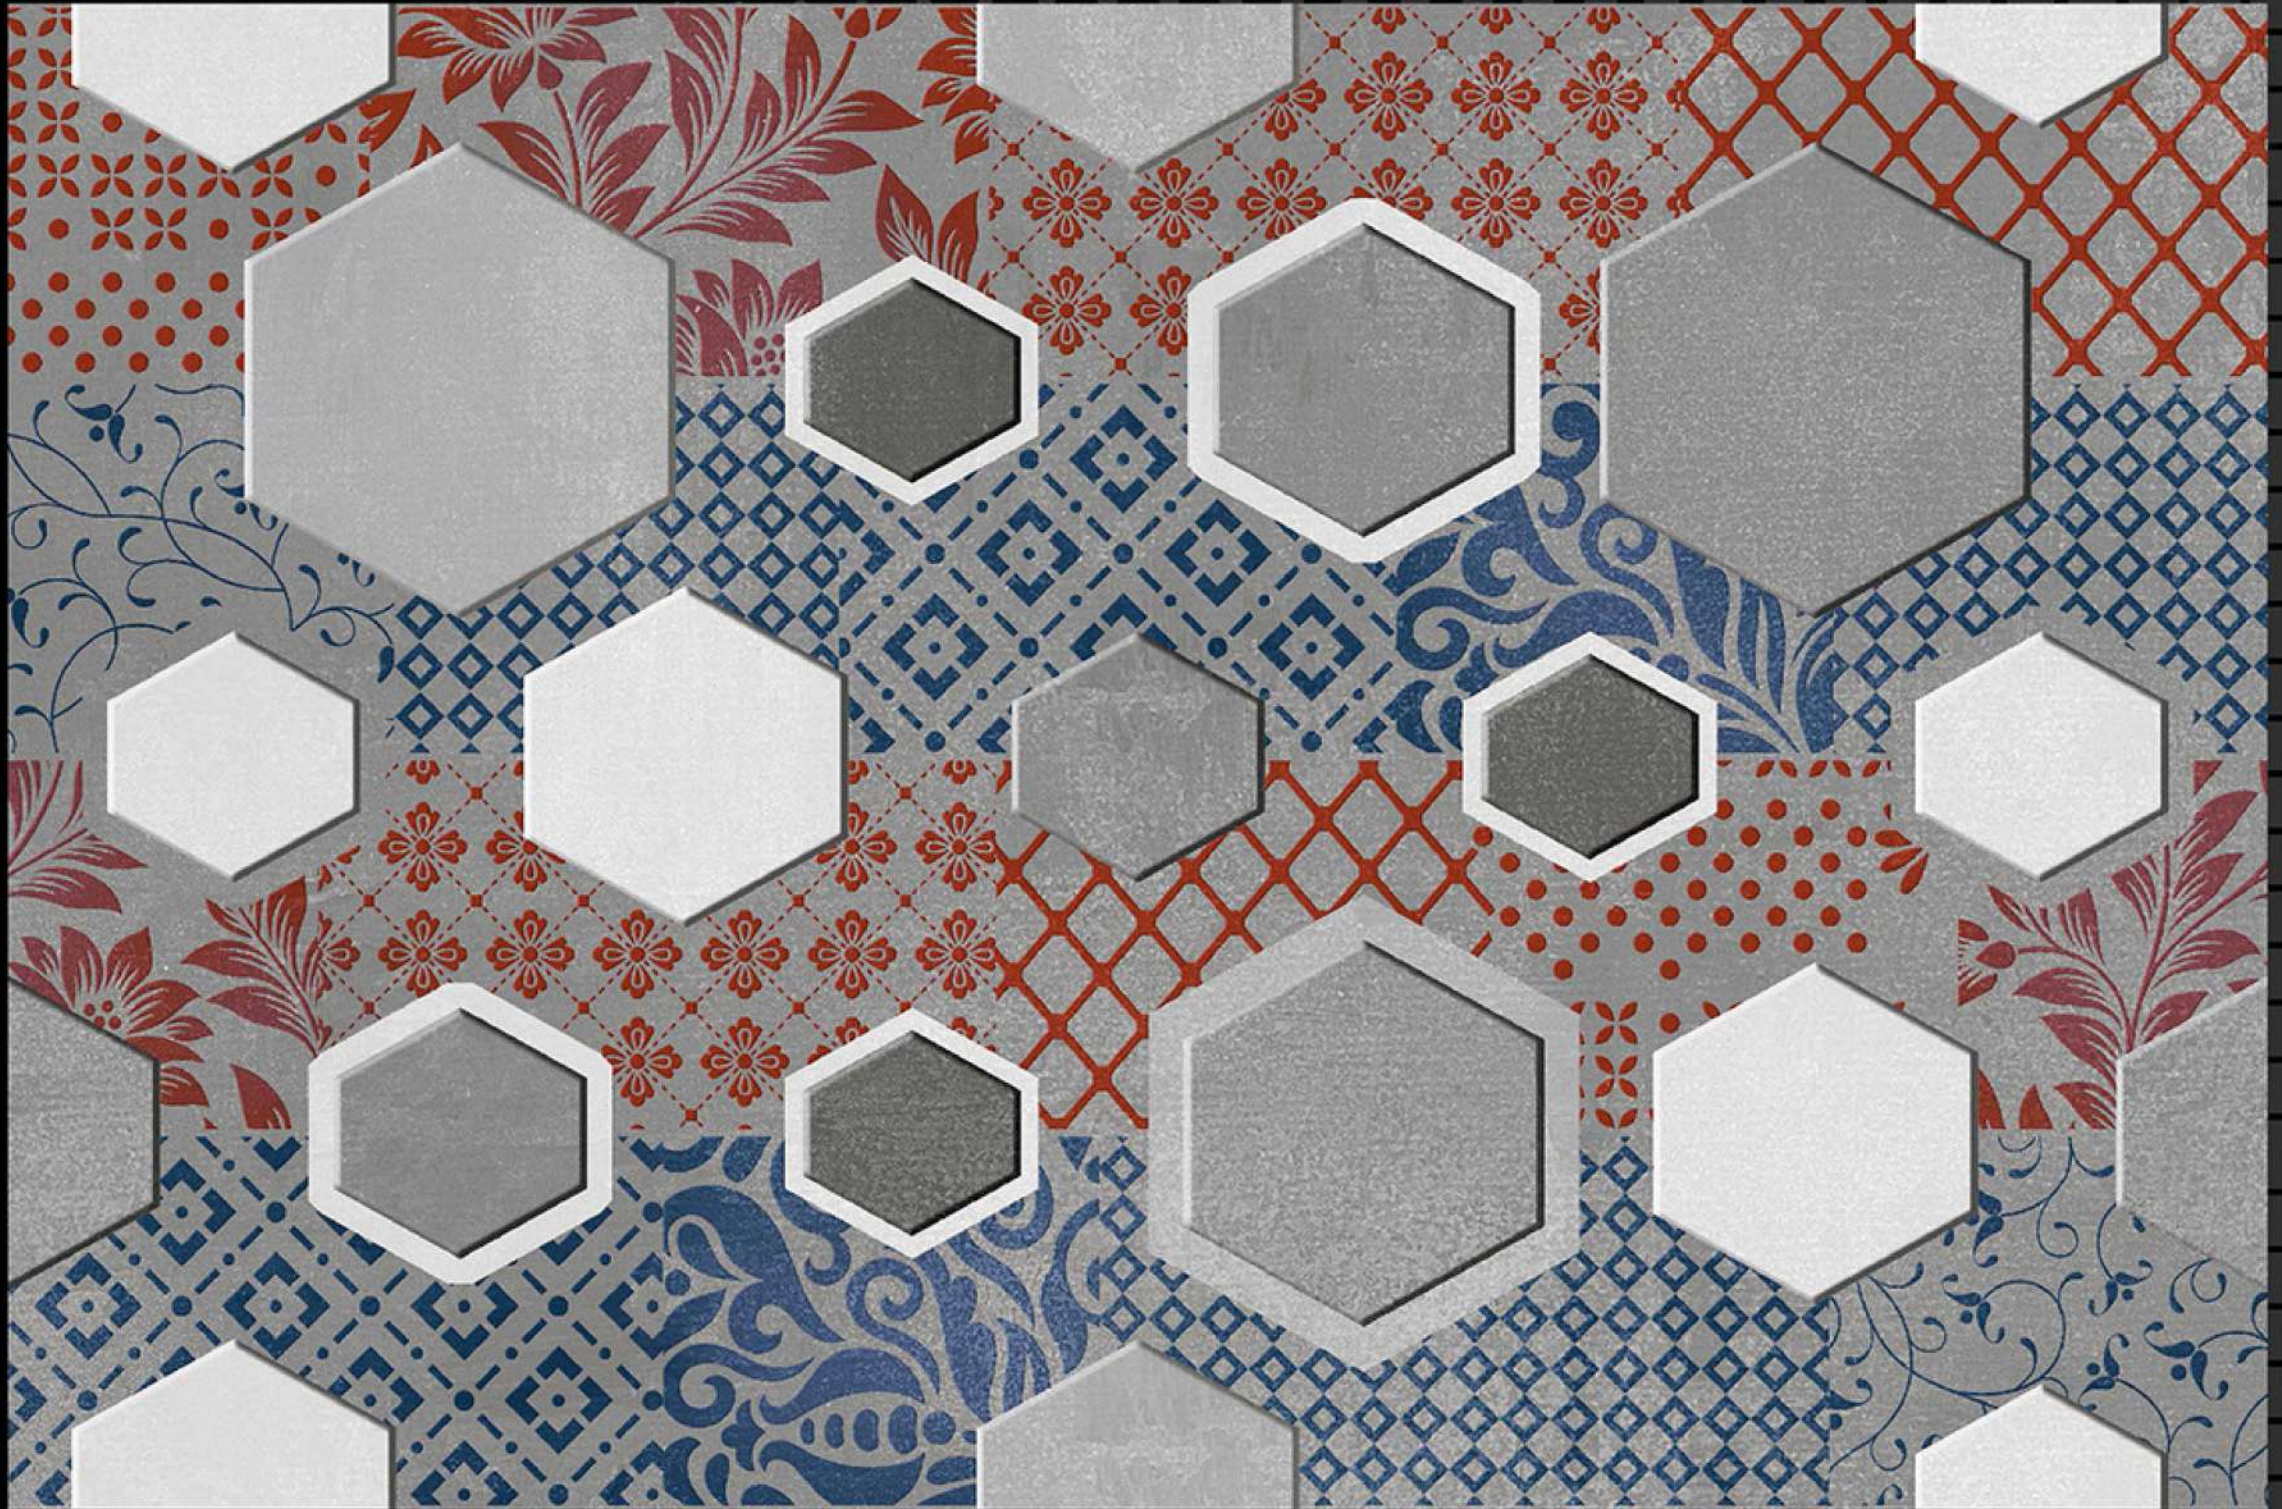

SIZE - 12 X 18

Matt Series

HL-1

Light

Dark

SIZE - 12 X 18

Matt Series

HL-1