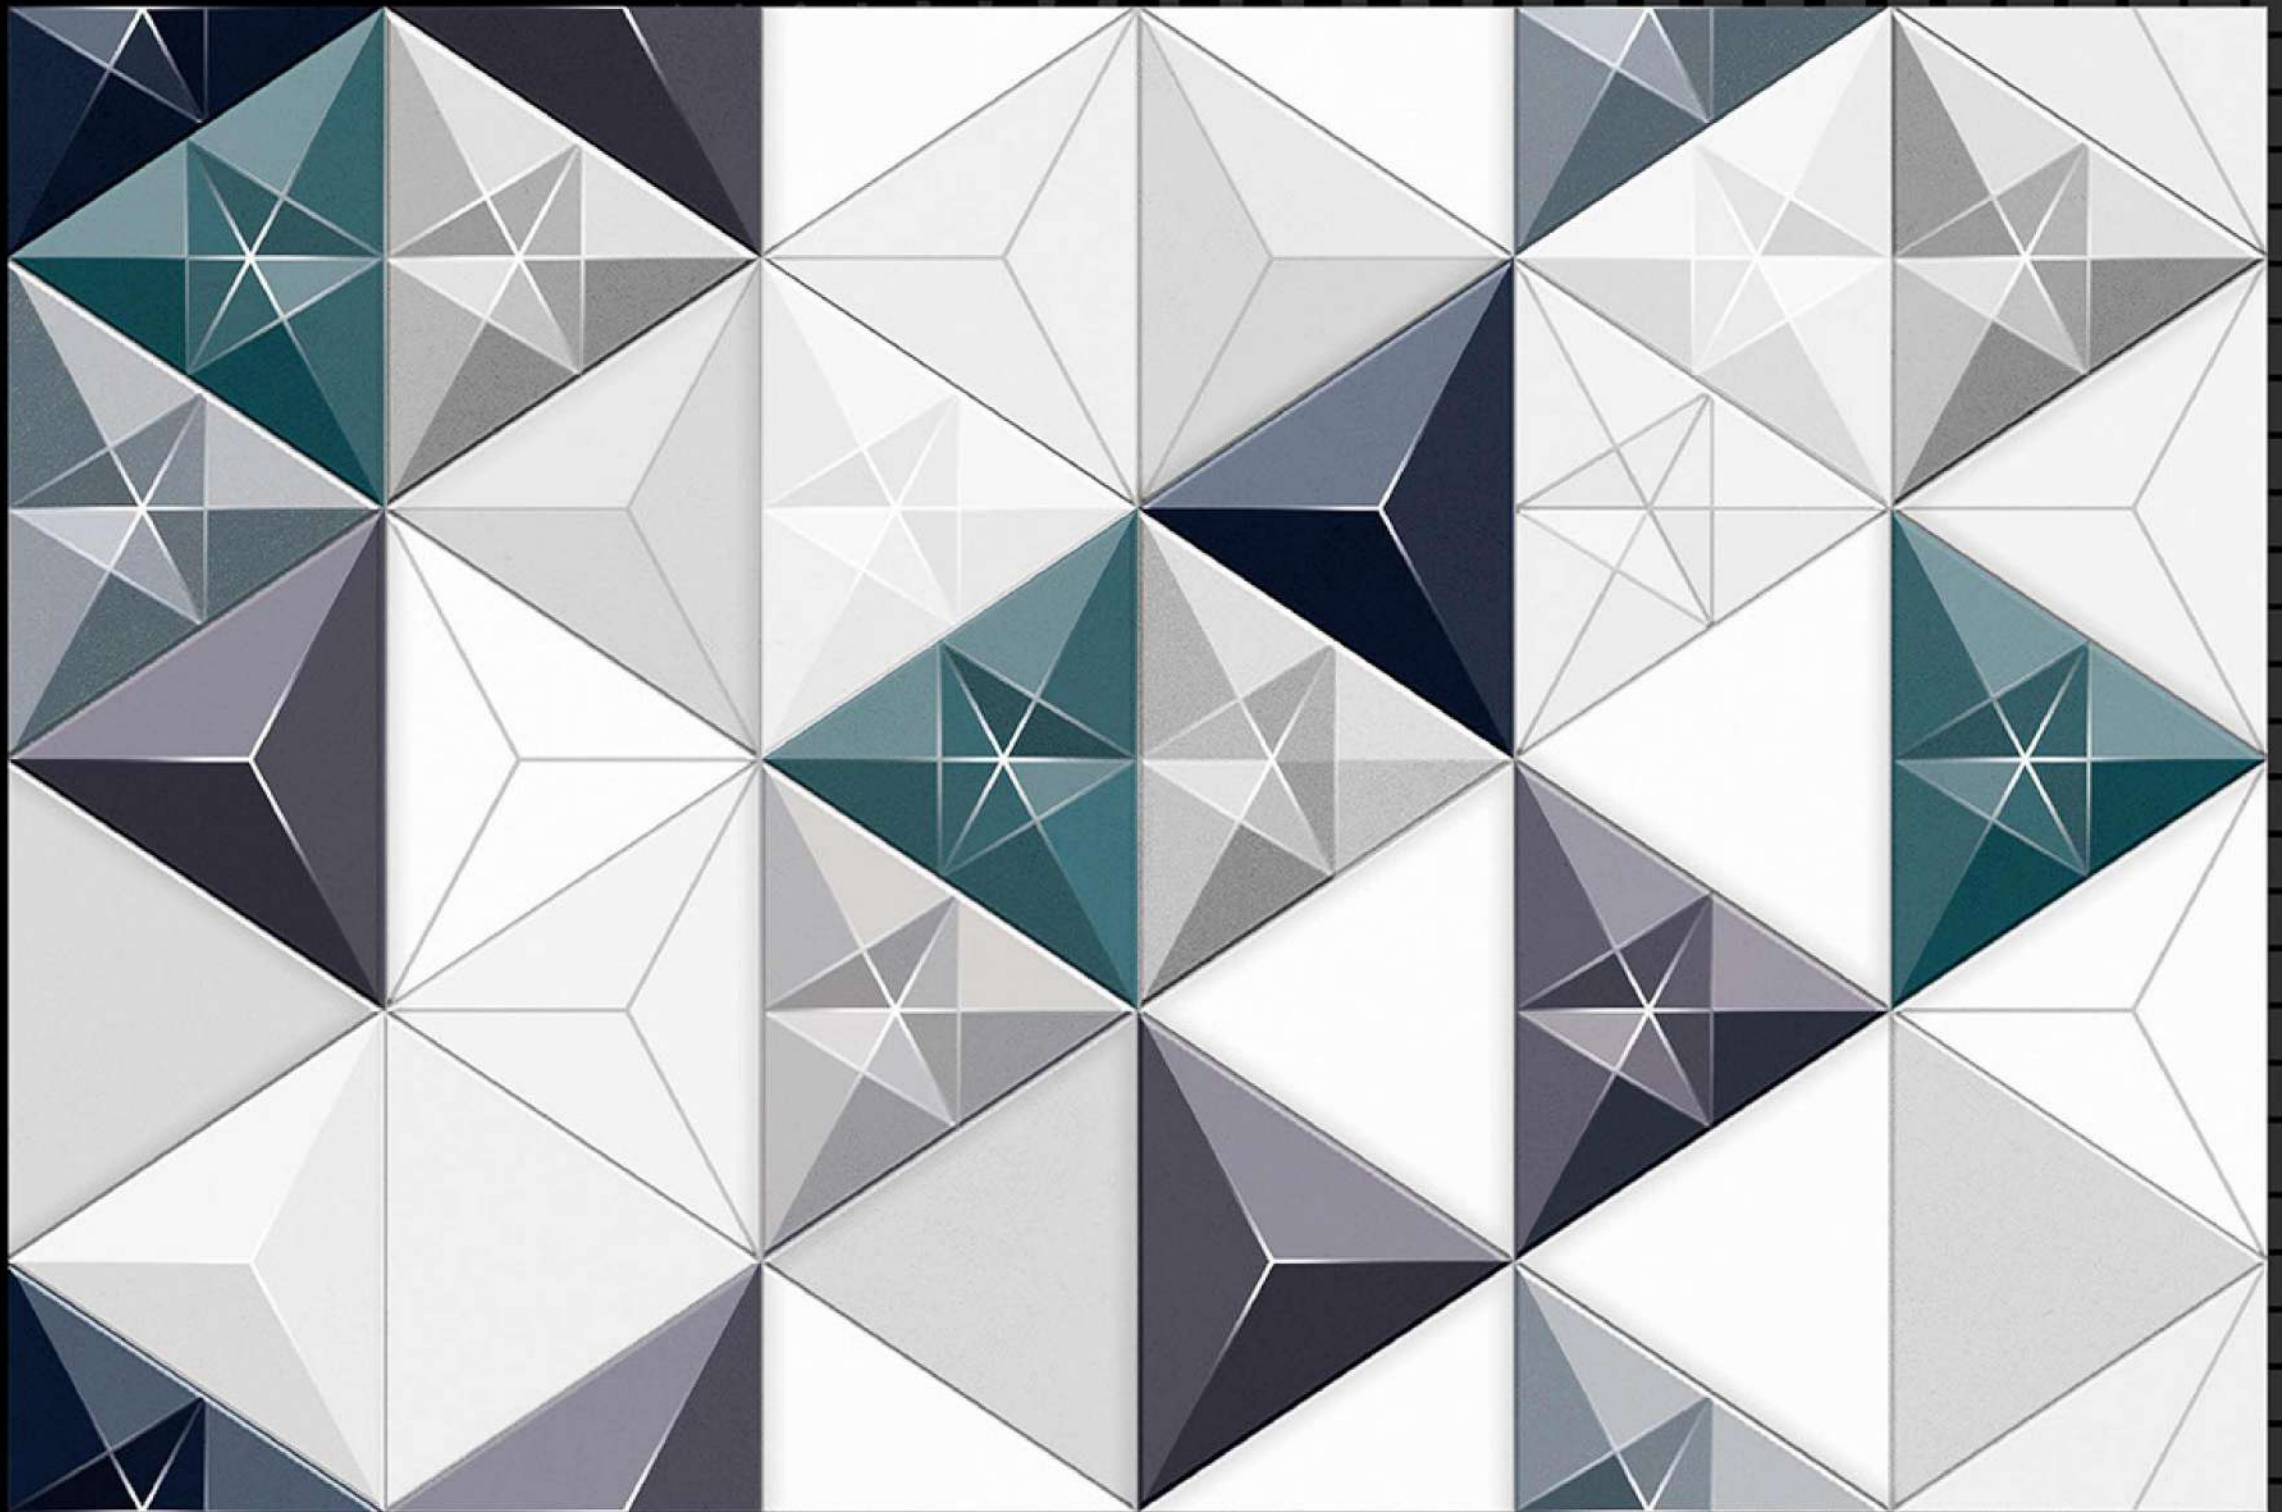

SIZE - 12 X 18

Matt Series

HL-2