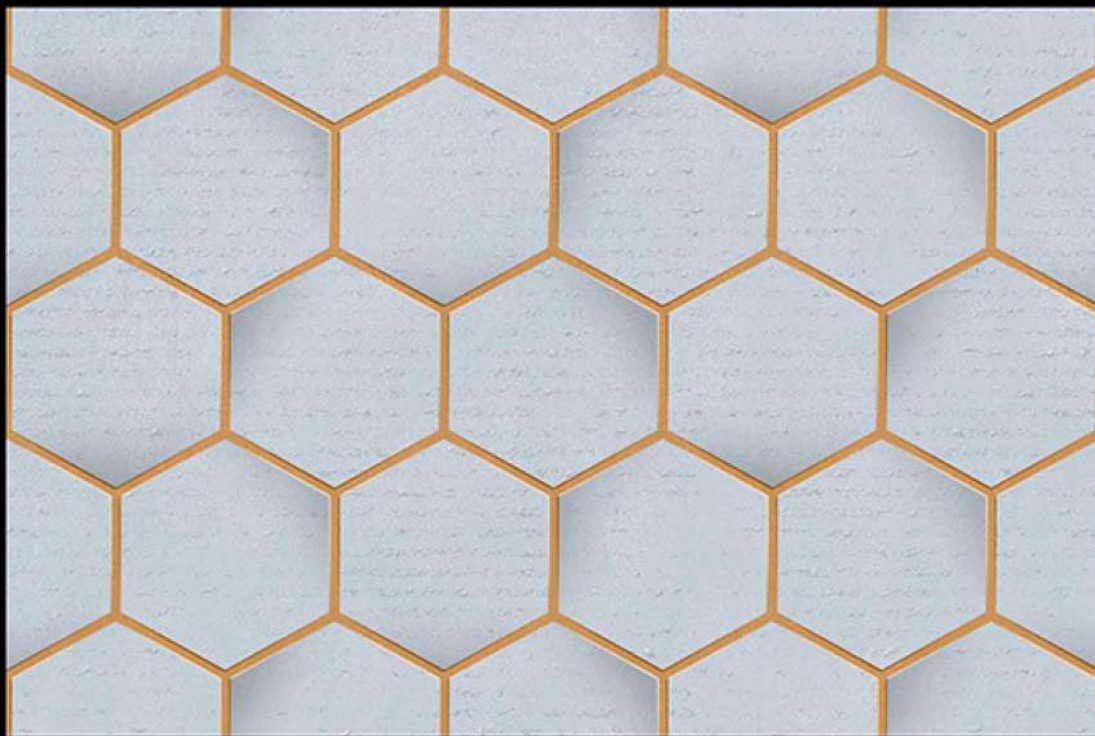

Light

Dark

SIZE - 12 X 18

Matt Series

HL-1

Light

Dark

SIZE - 12 X 18