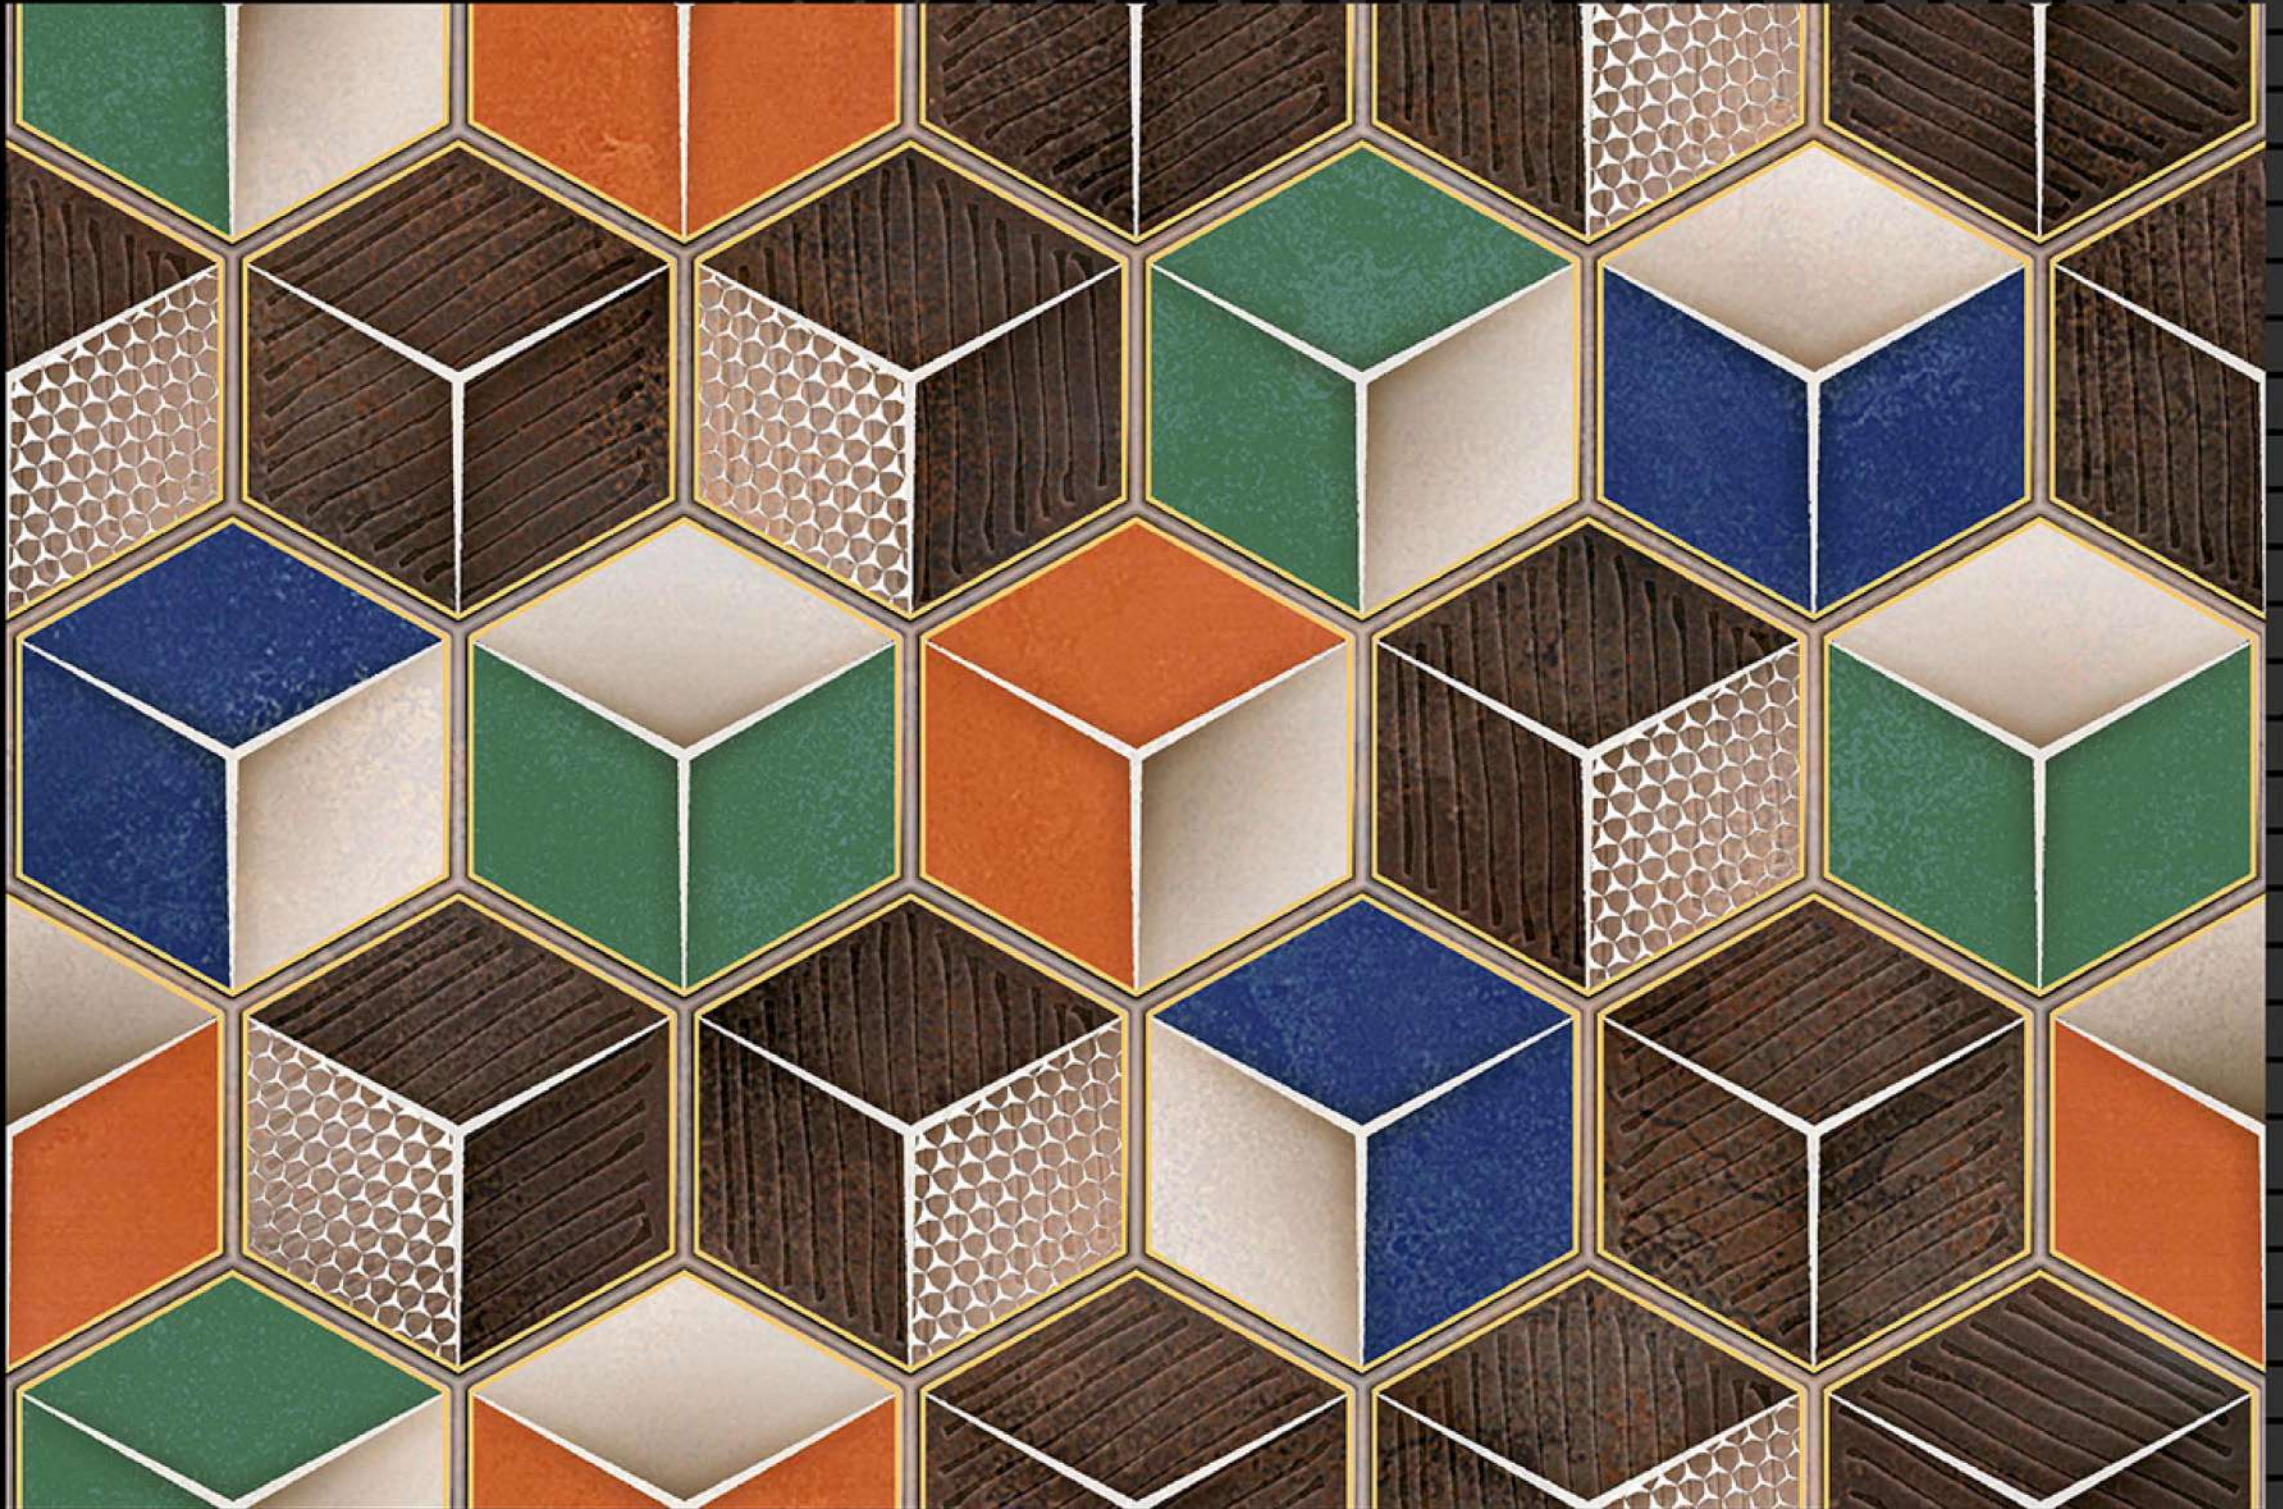

SIZE - 12 X 18

Matt Series

HL-1