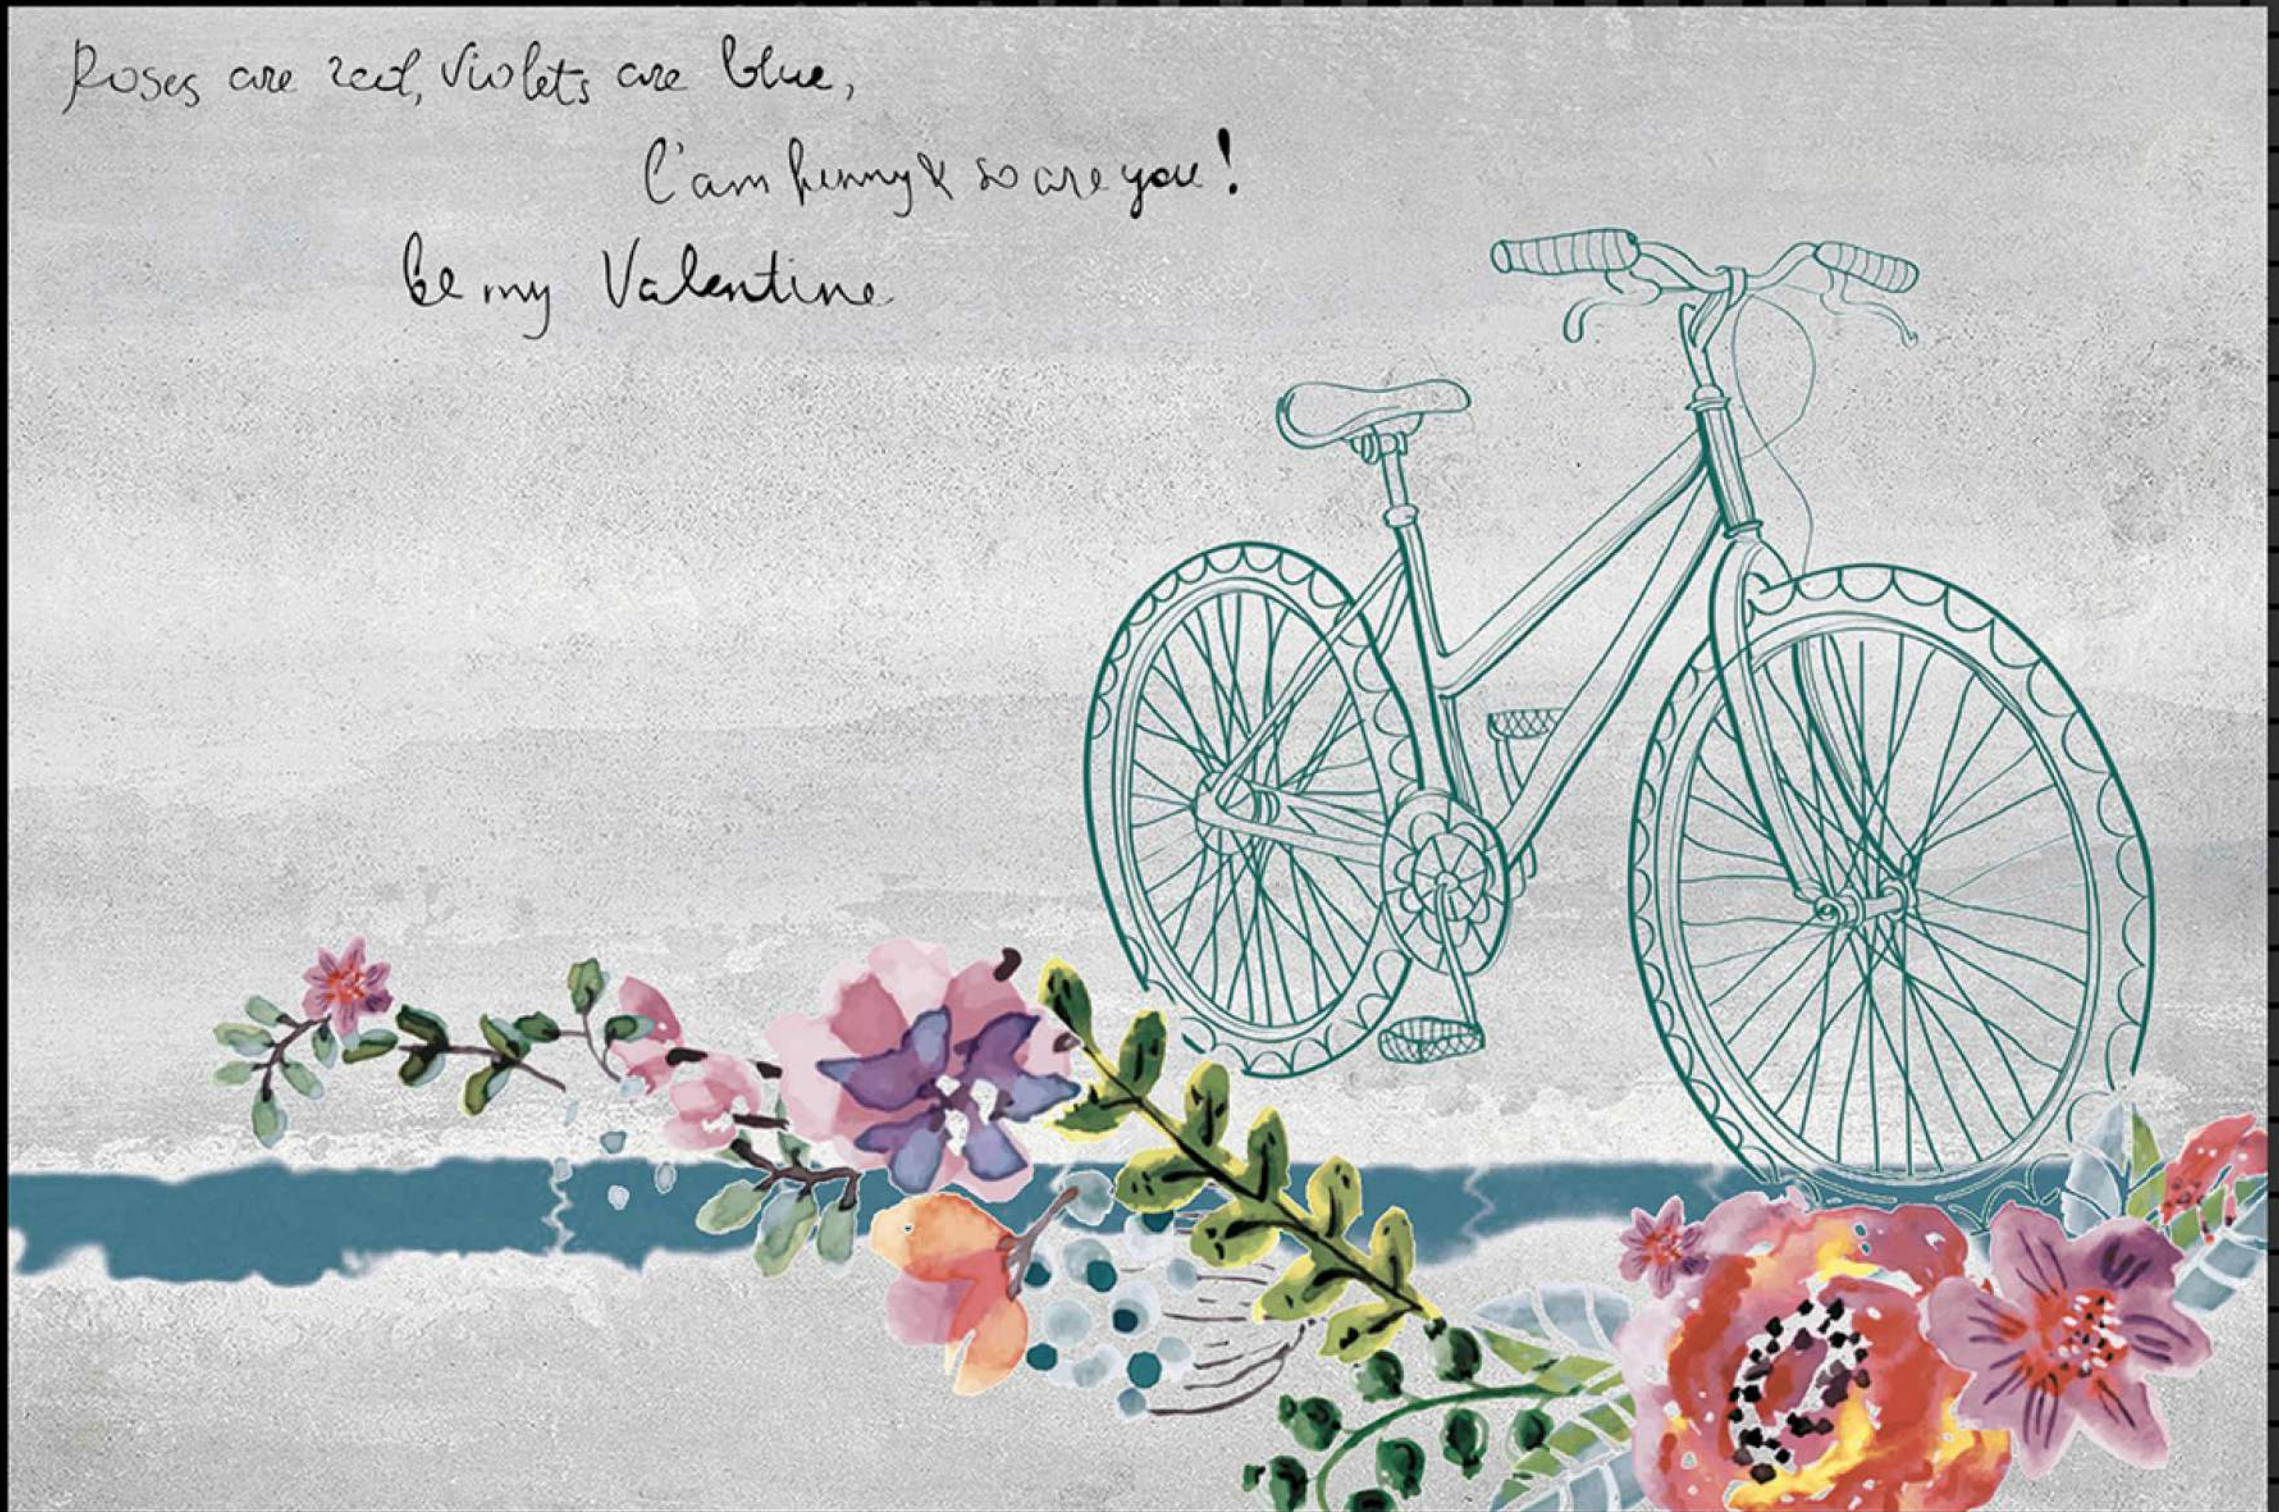

SIZE - 12 X 18

Matt Series

HL-3