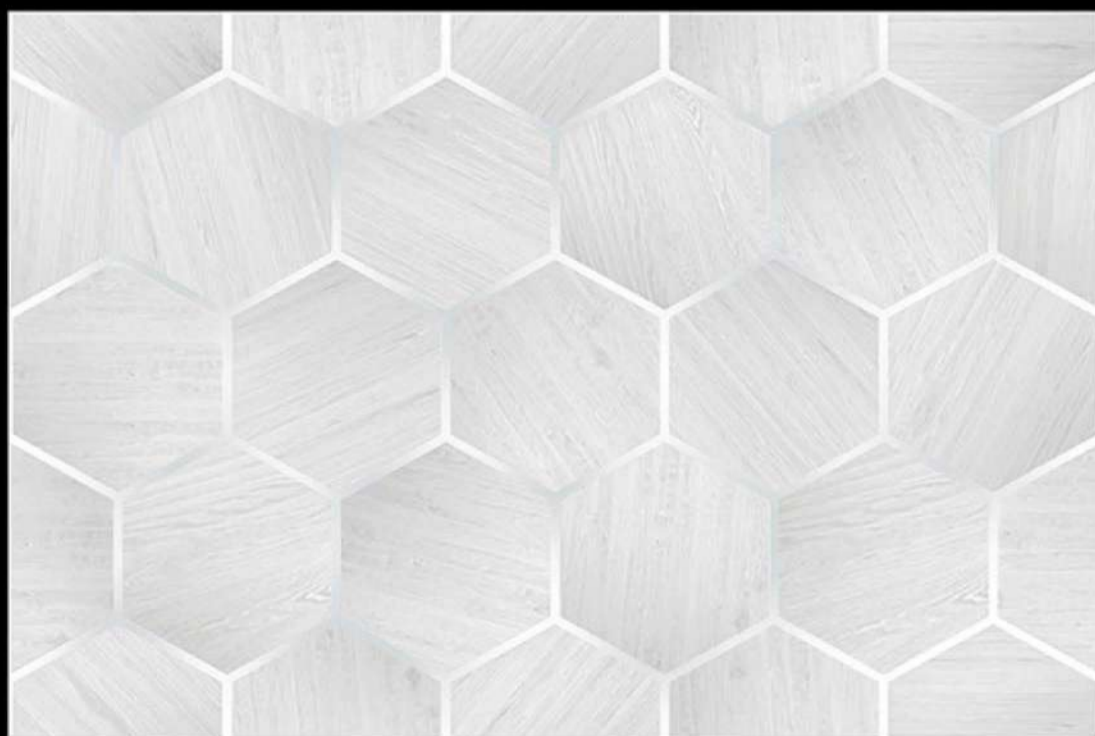

SIZE - 12 X 18

Matt Series

Light