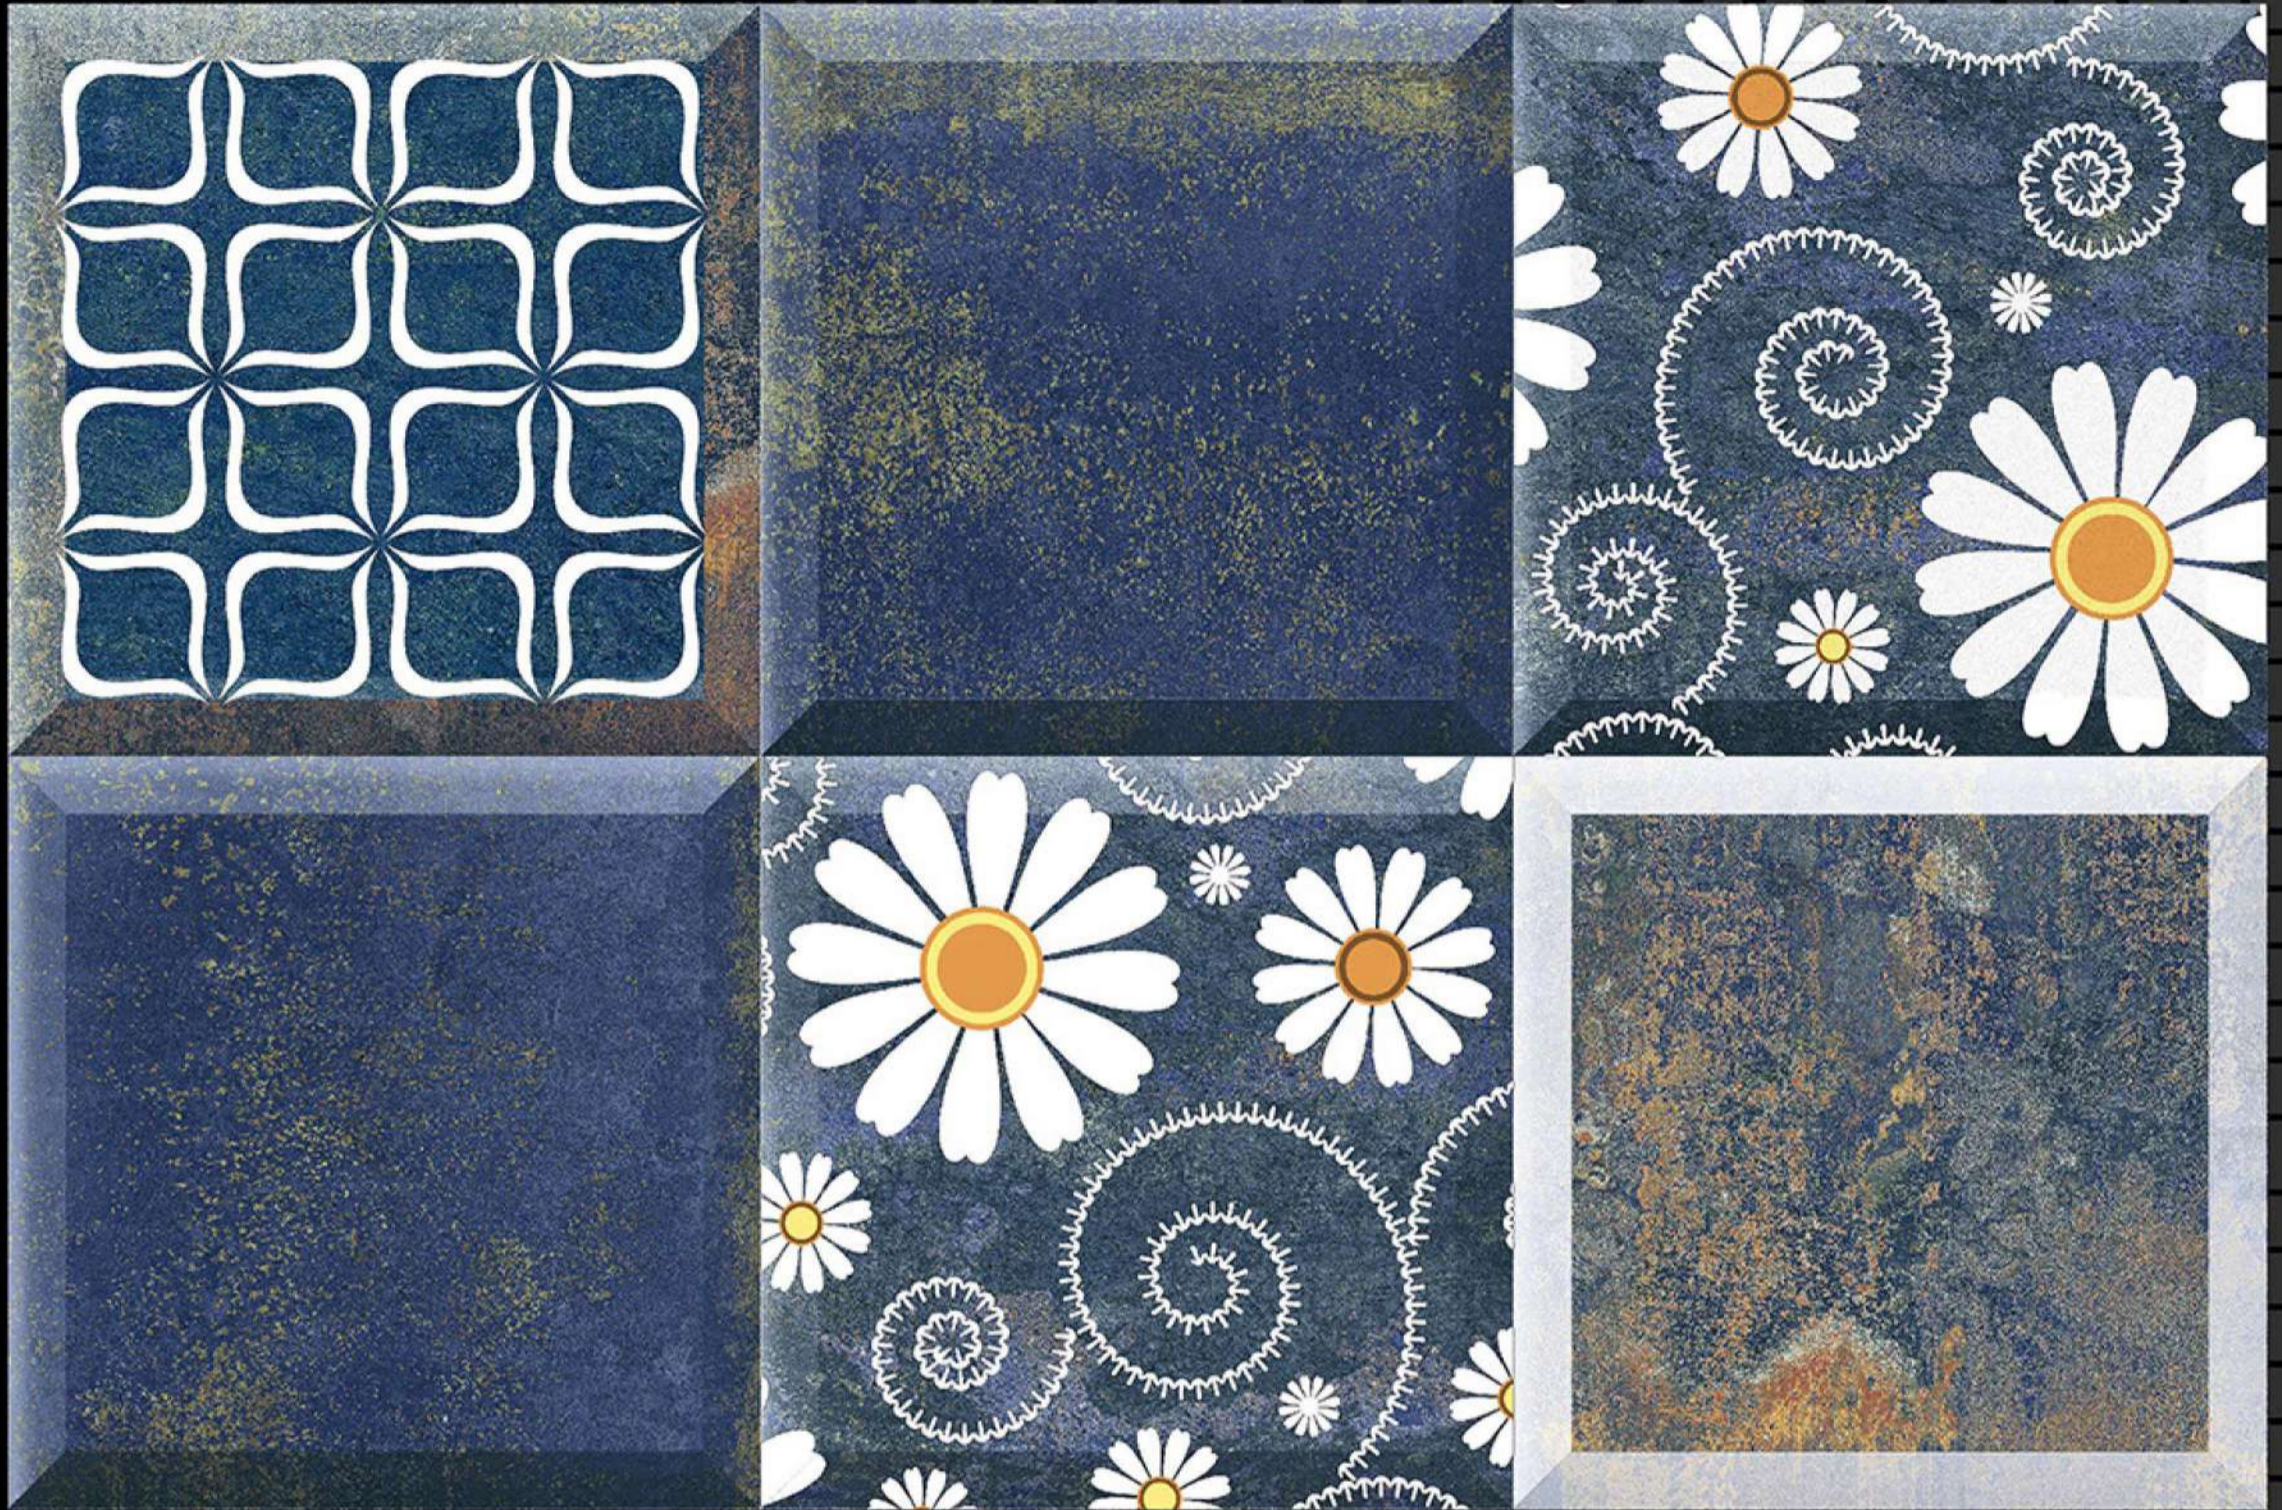

SIZE - 12 X 18

Matt Series

HL-1