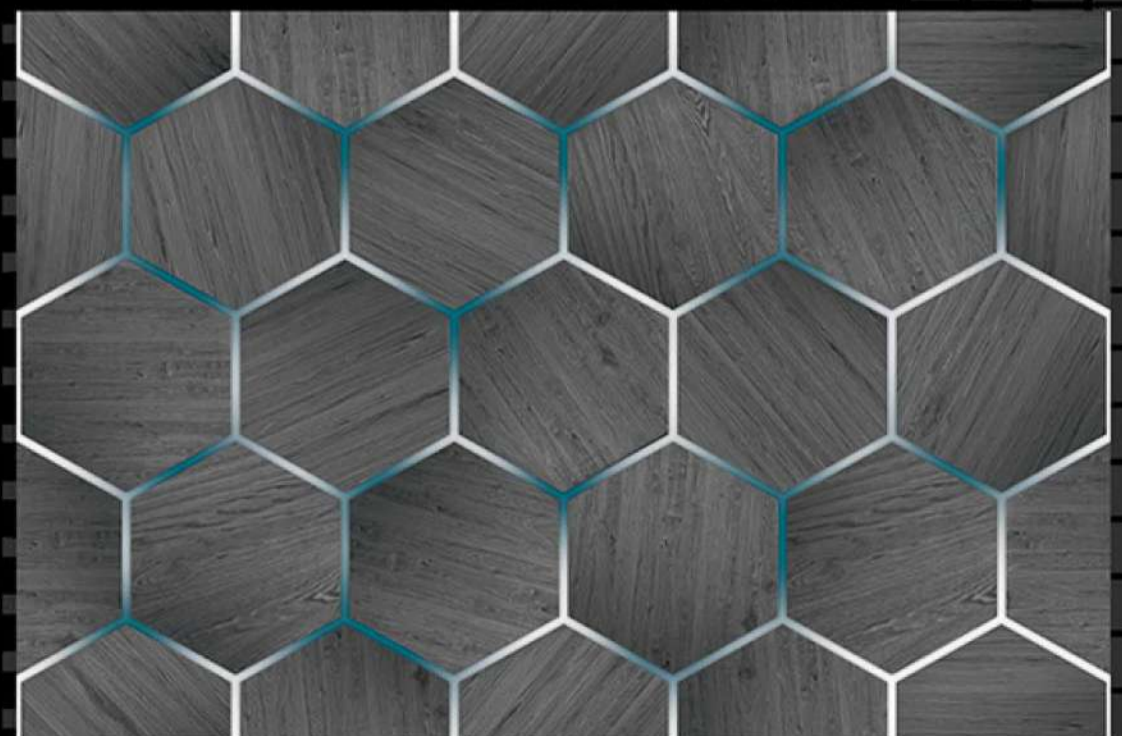

SIZE - 12 X 18

Matt Series

Dark