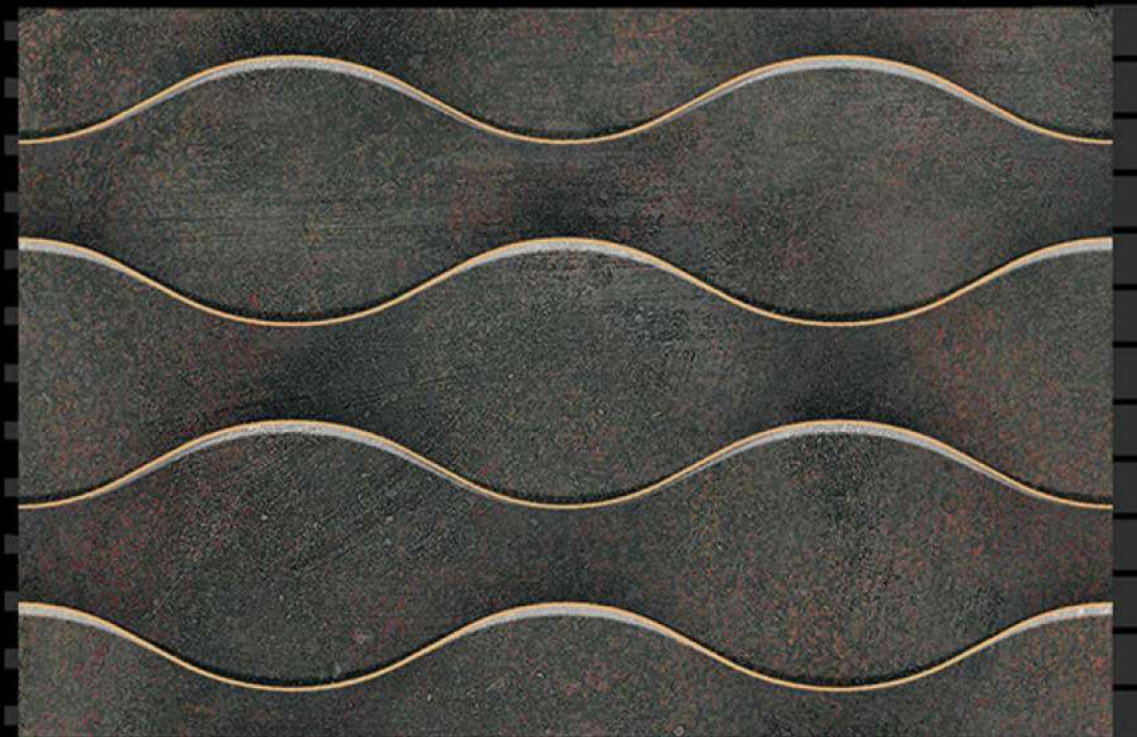

SIZE - 12 X 18

Matt Series

HL-1

Light

Dark