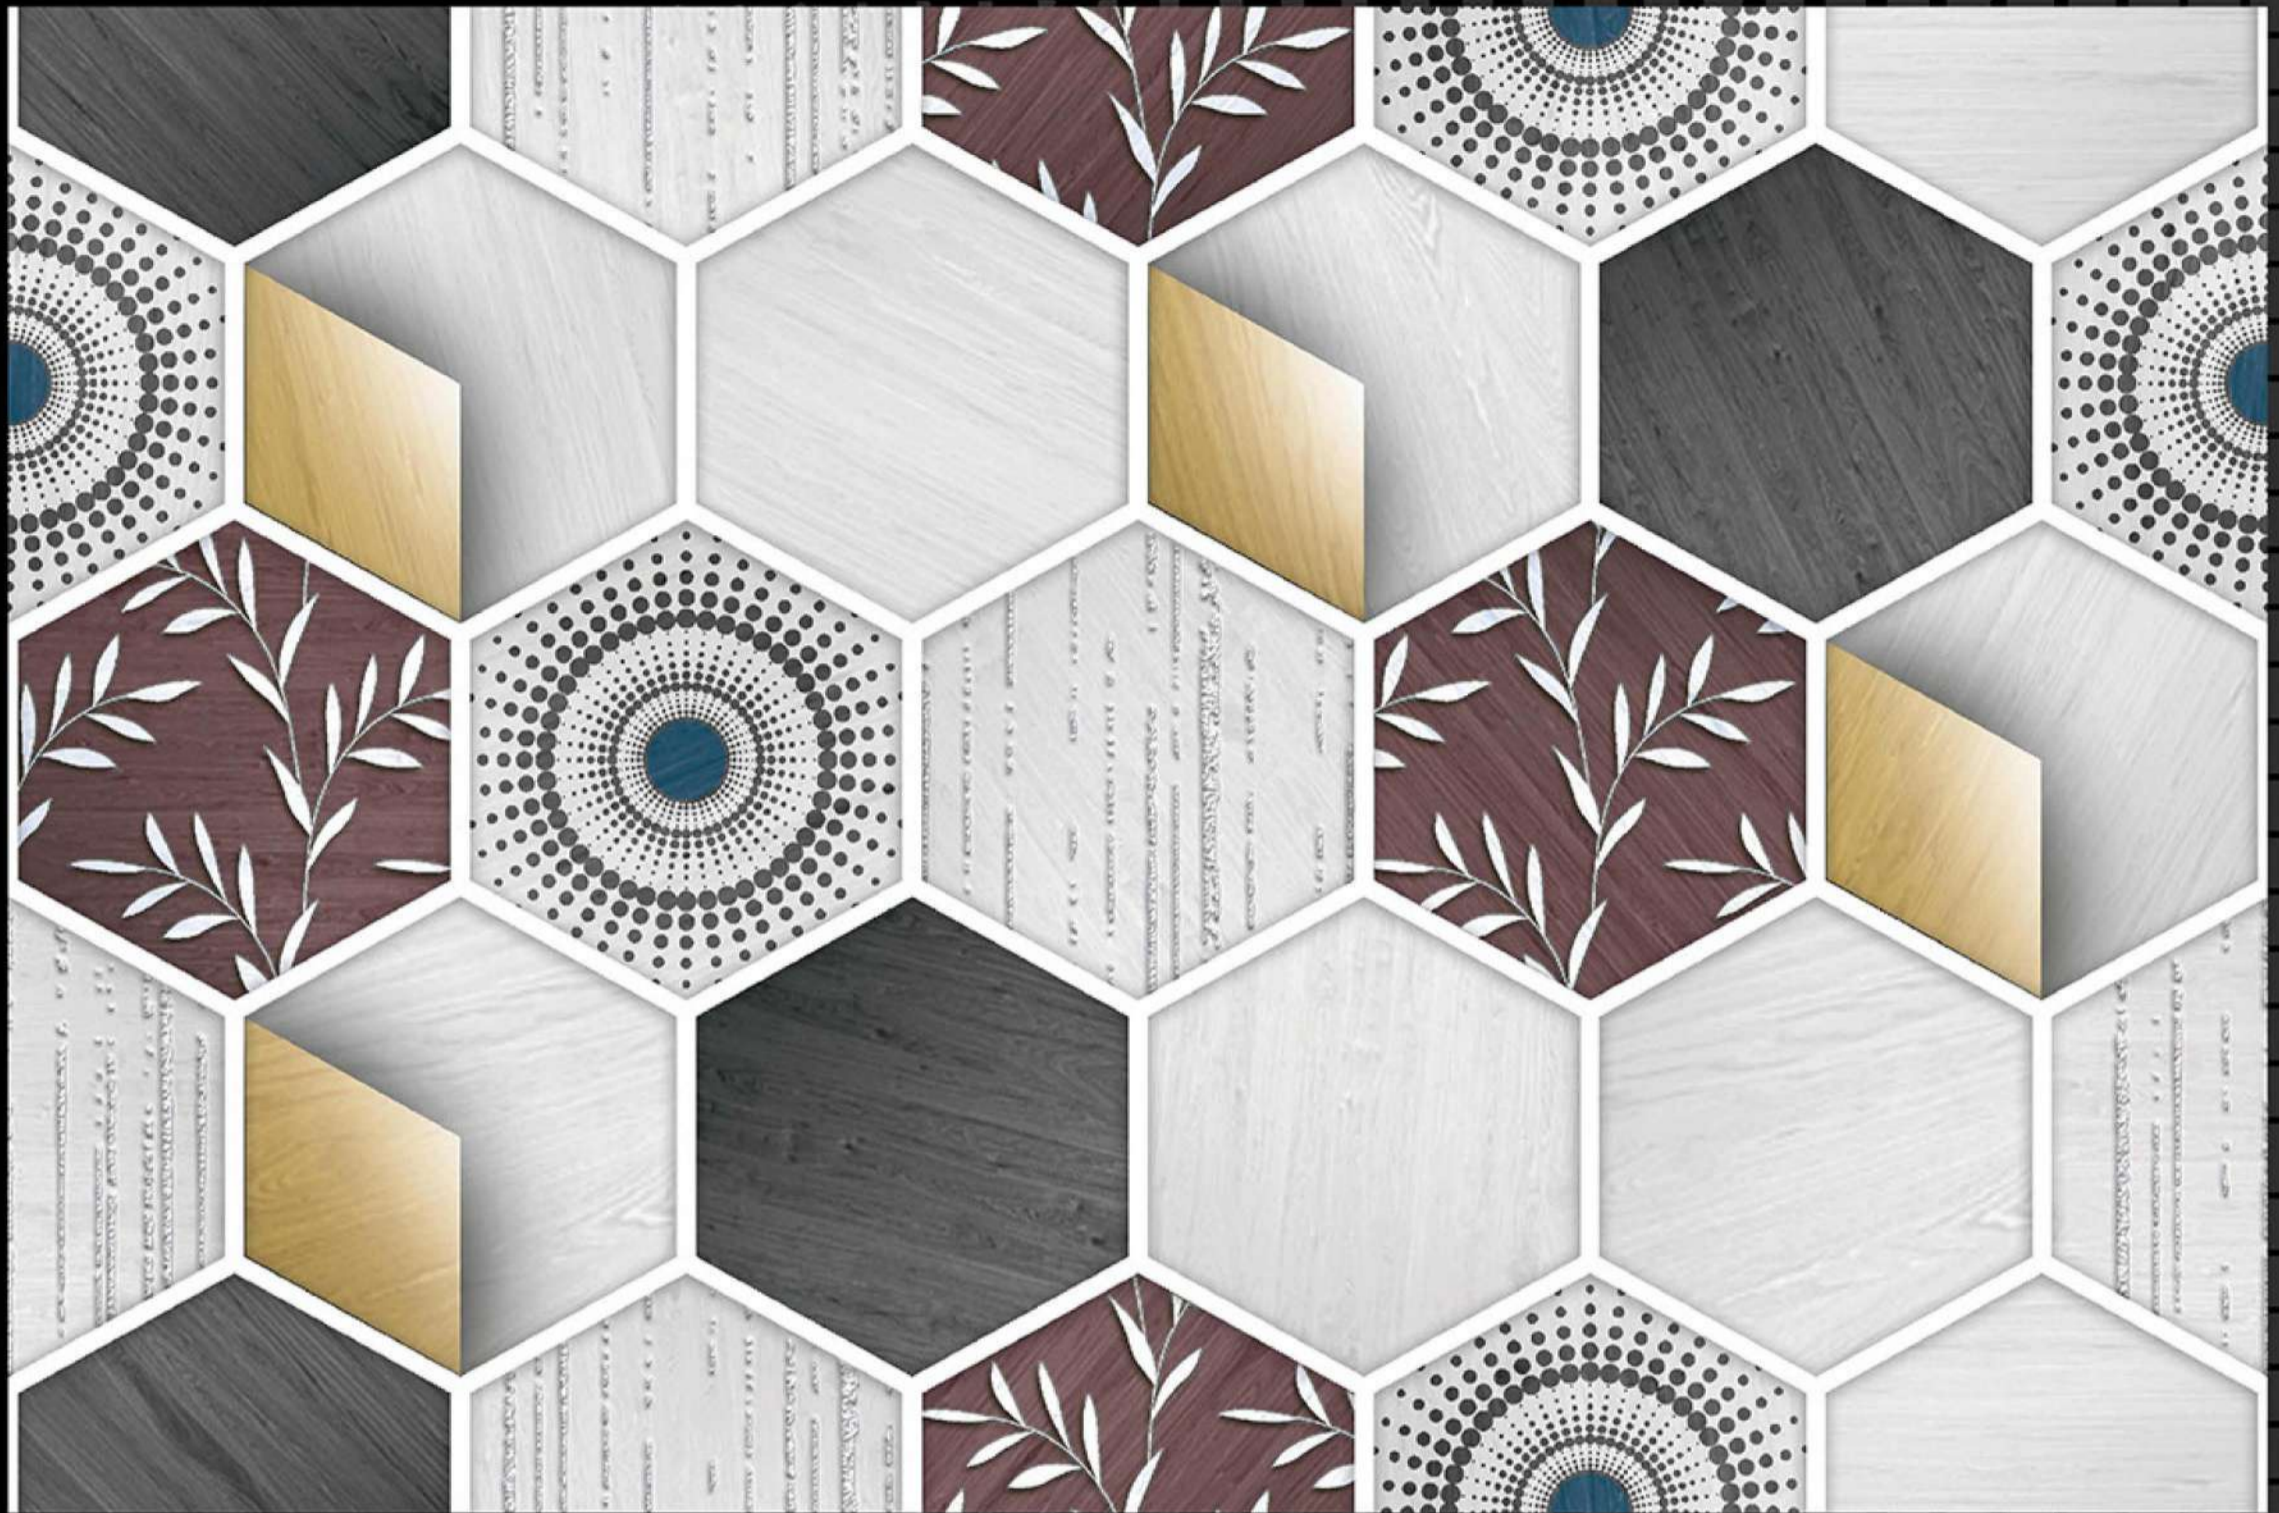

SIZE - 12 X 18

Matt Series

HL-1