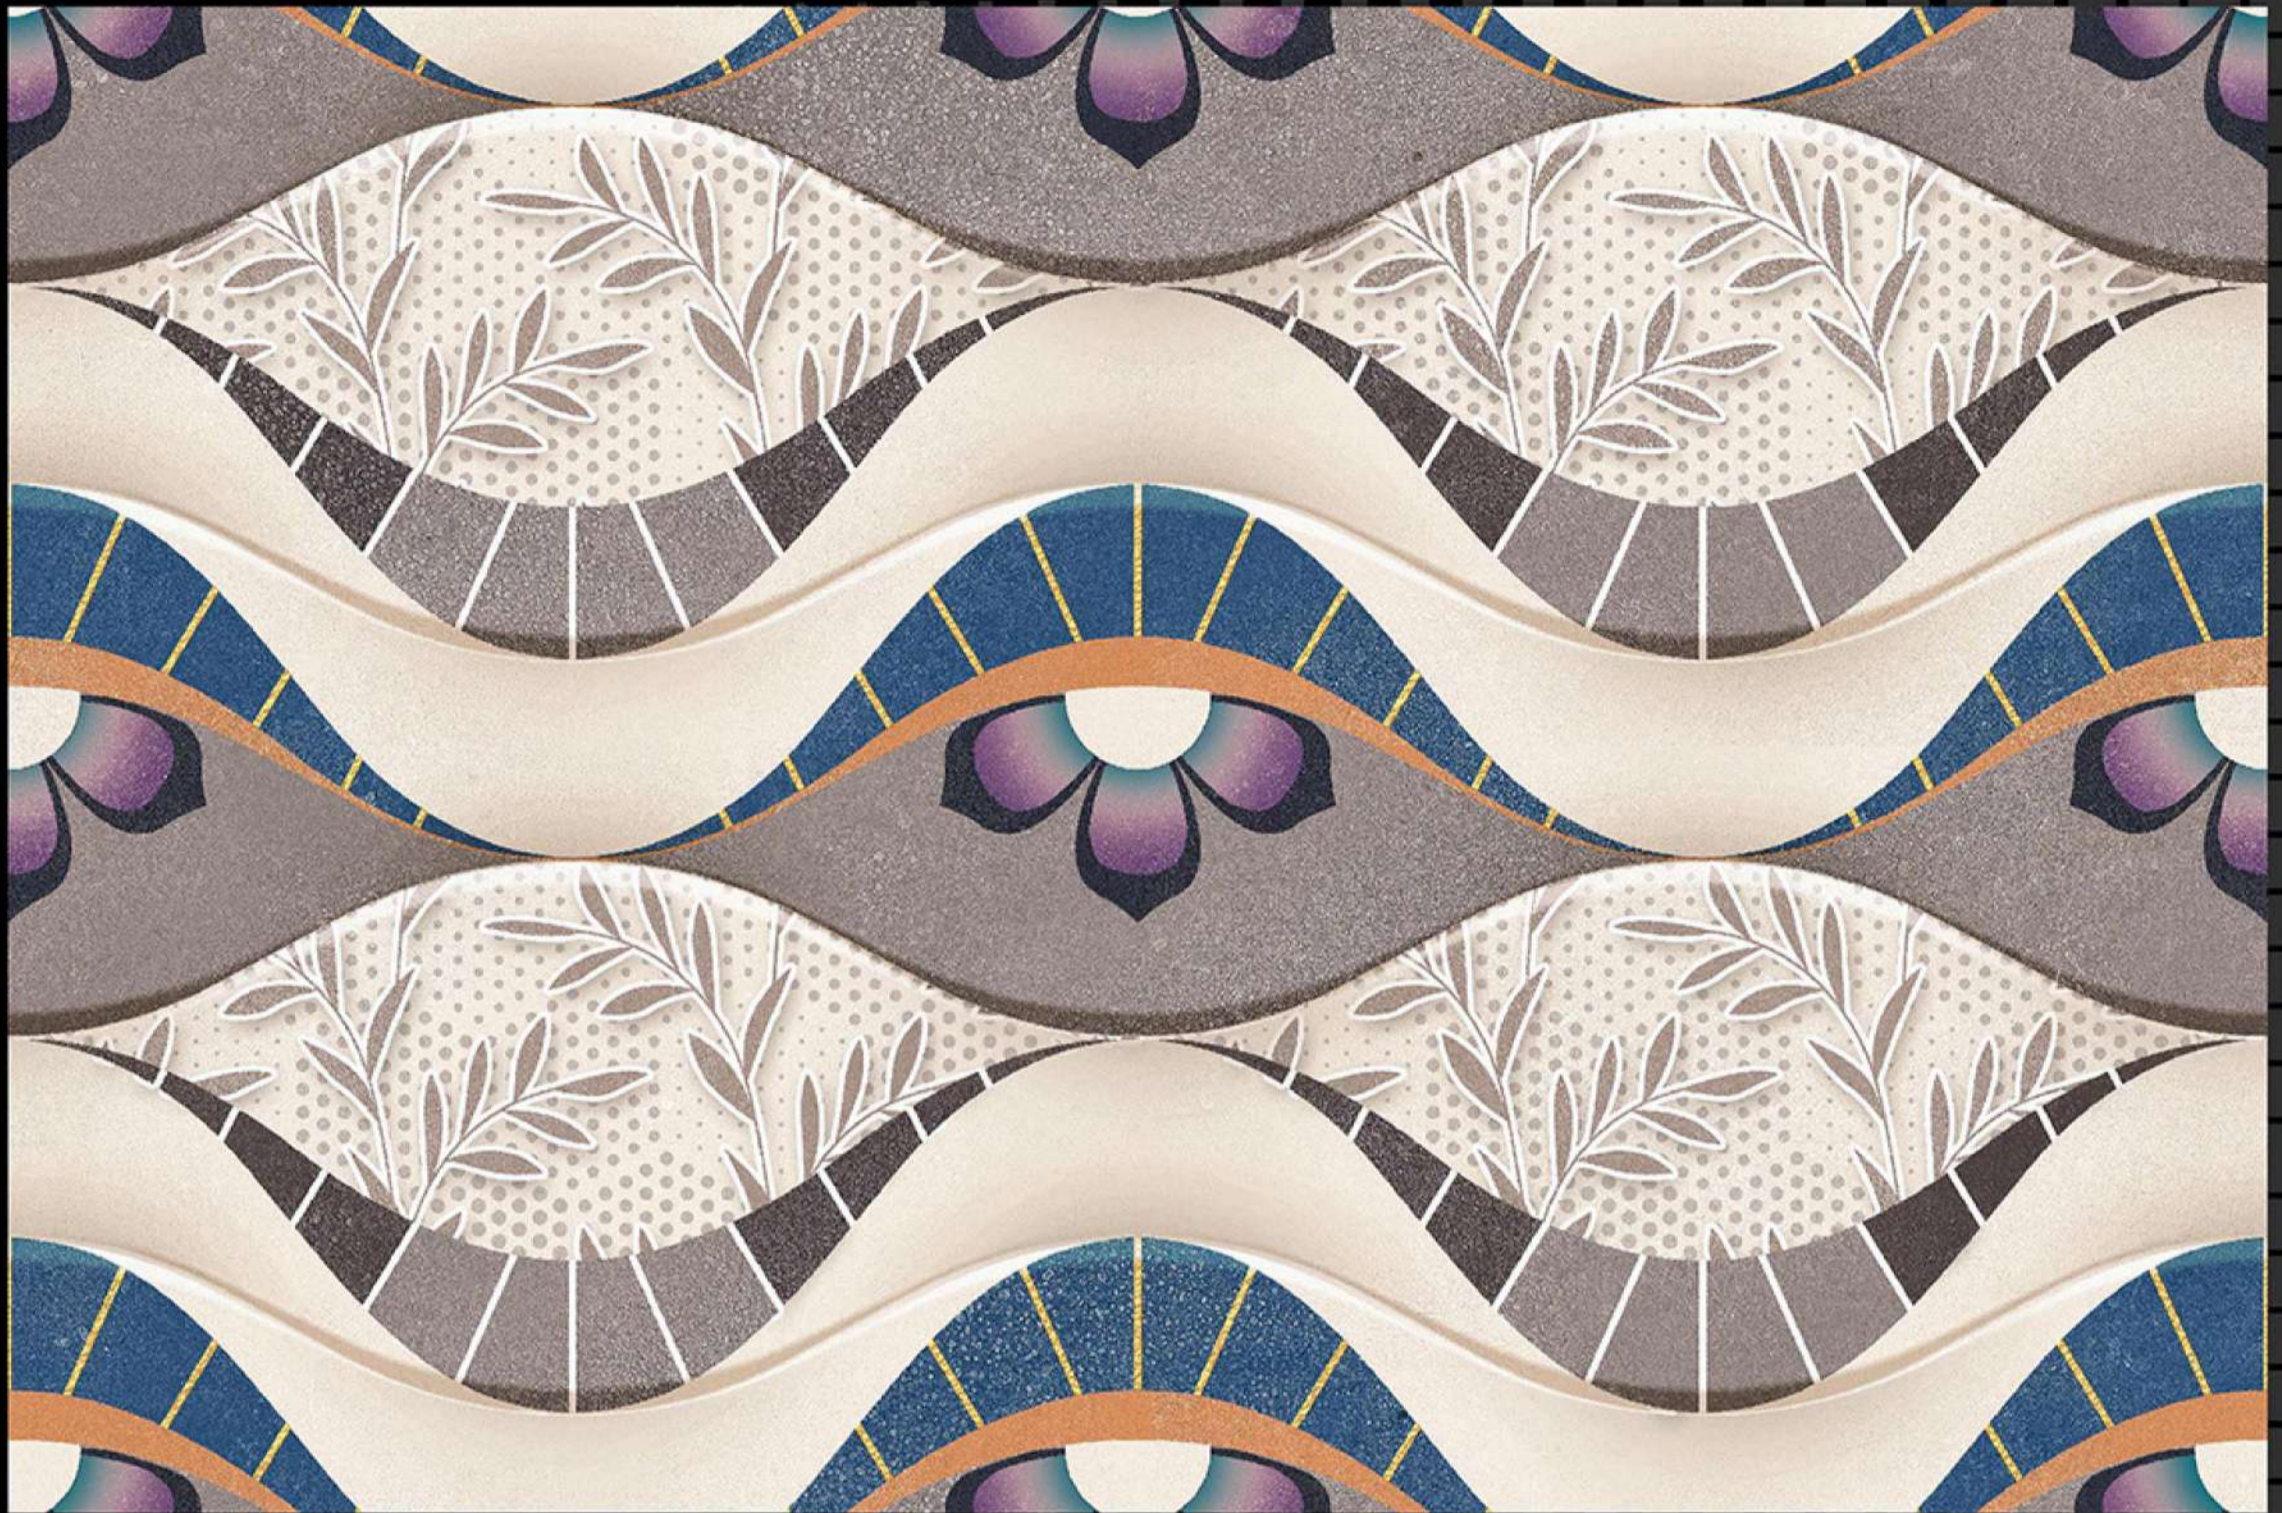

SIZE - 12 X 18

Licon
TILES

Matt Series

HL-1