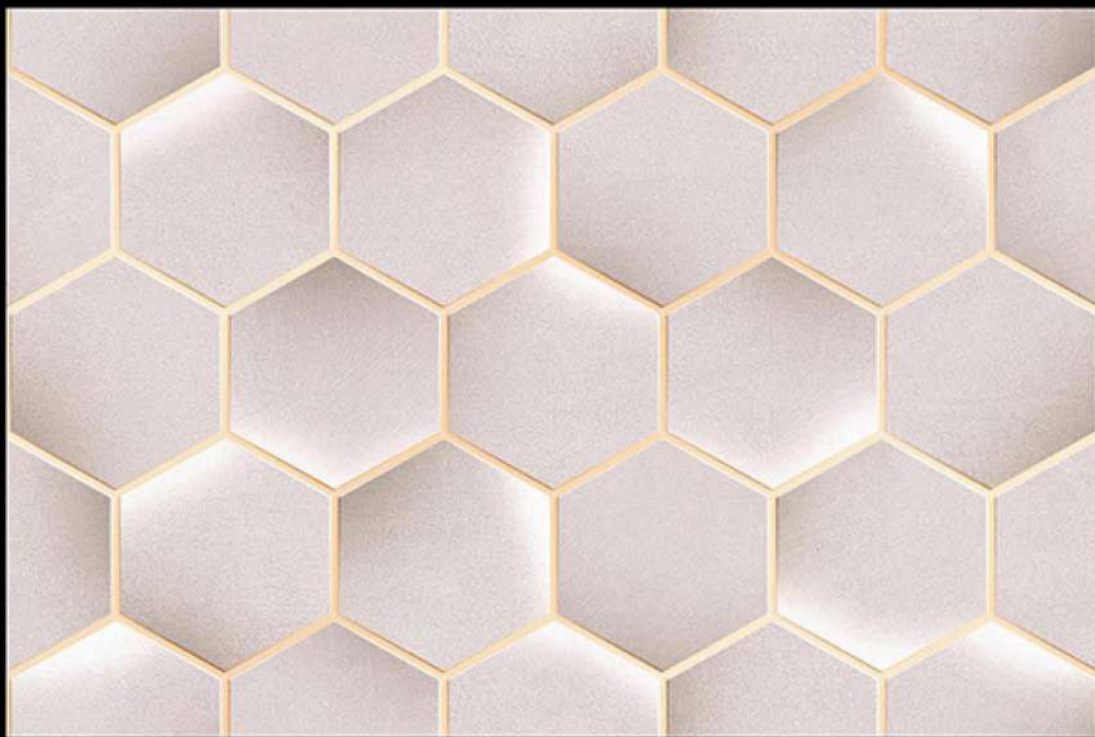

SIZE - 12 X 18

Matt Series

HL-1

Dark

Dark

SIZE - 12 X 18

Matt Series

HL-1