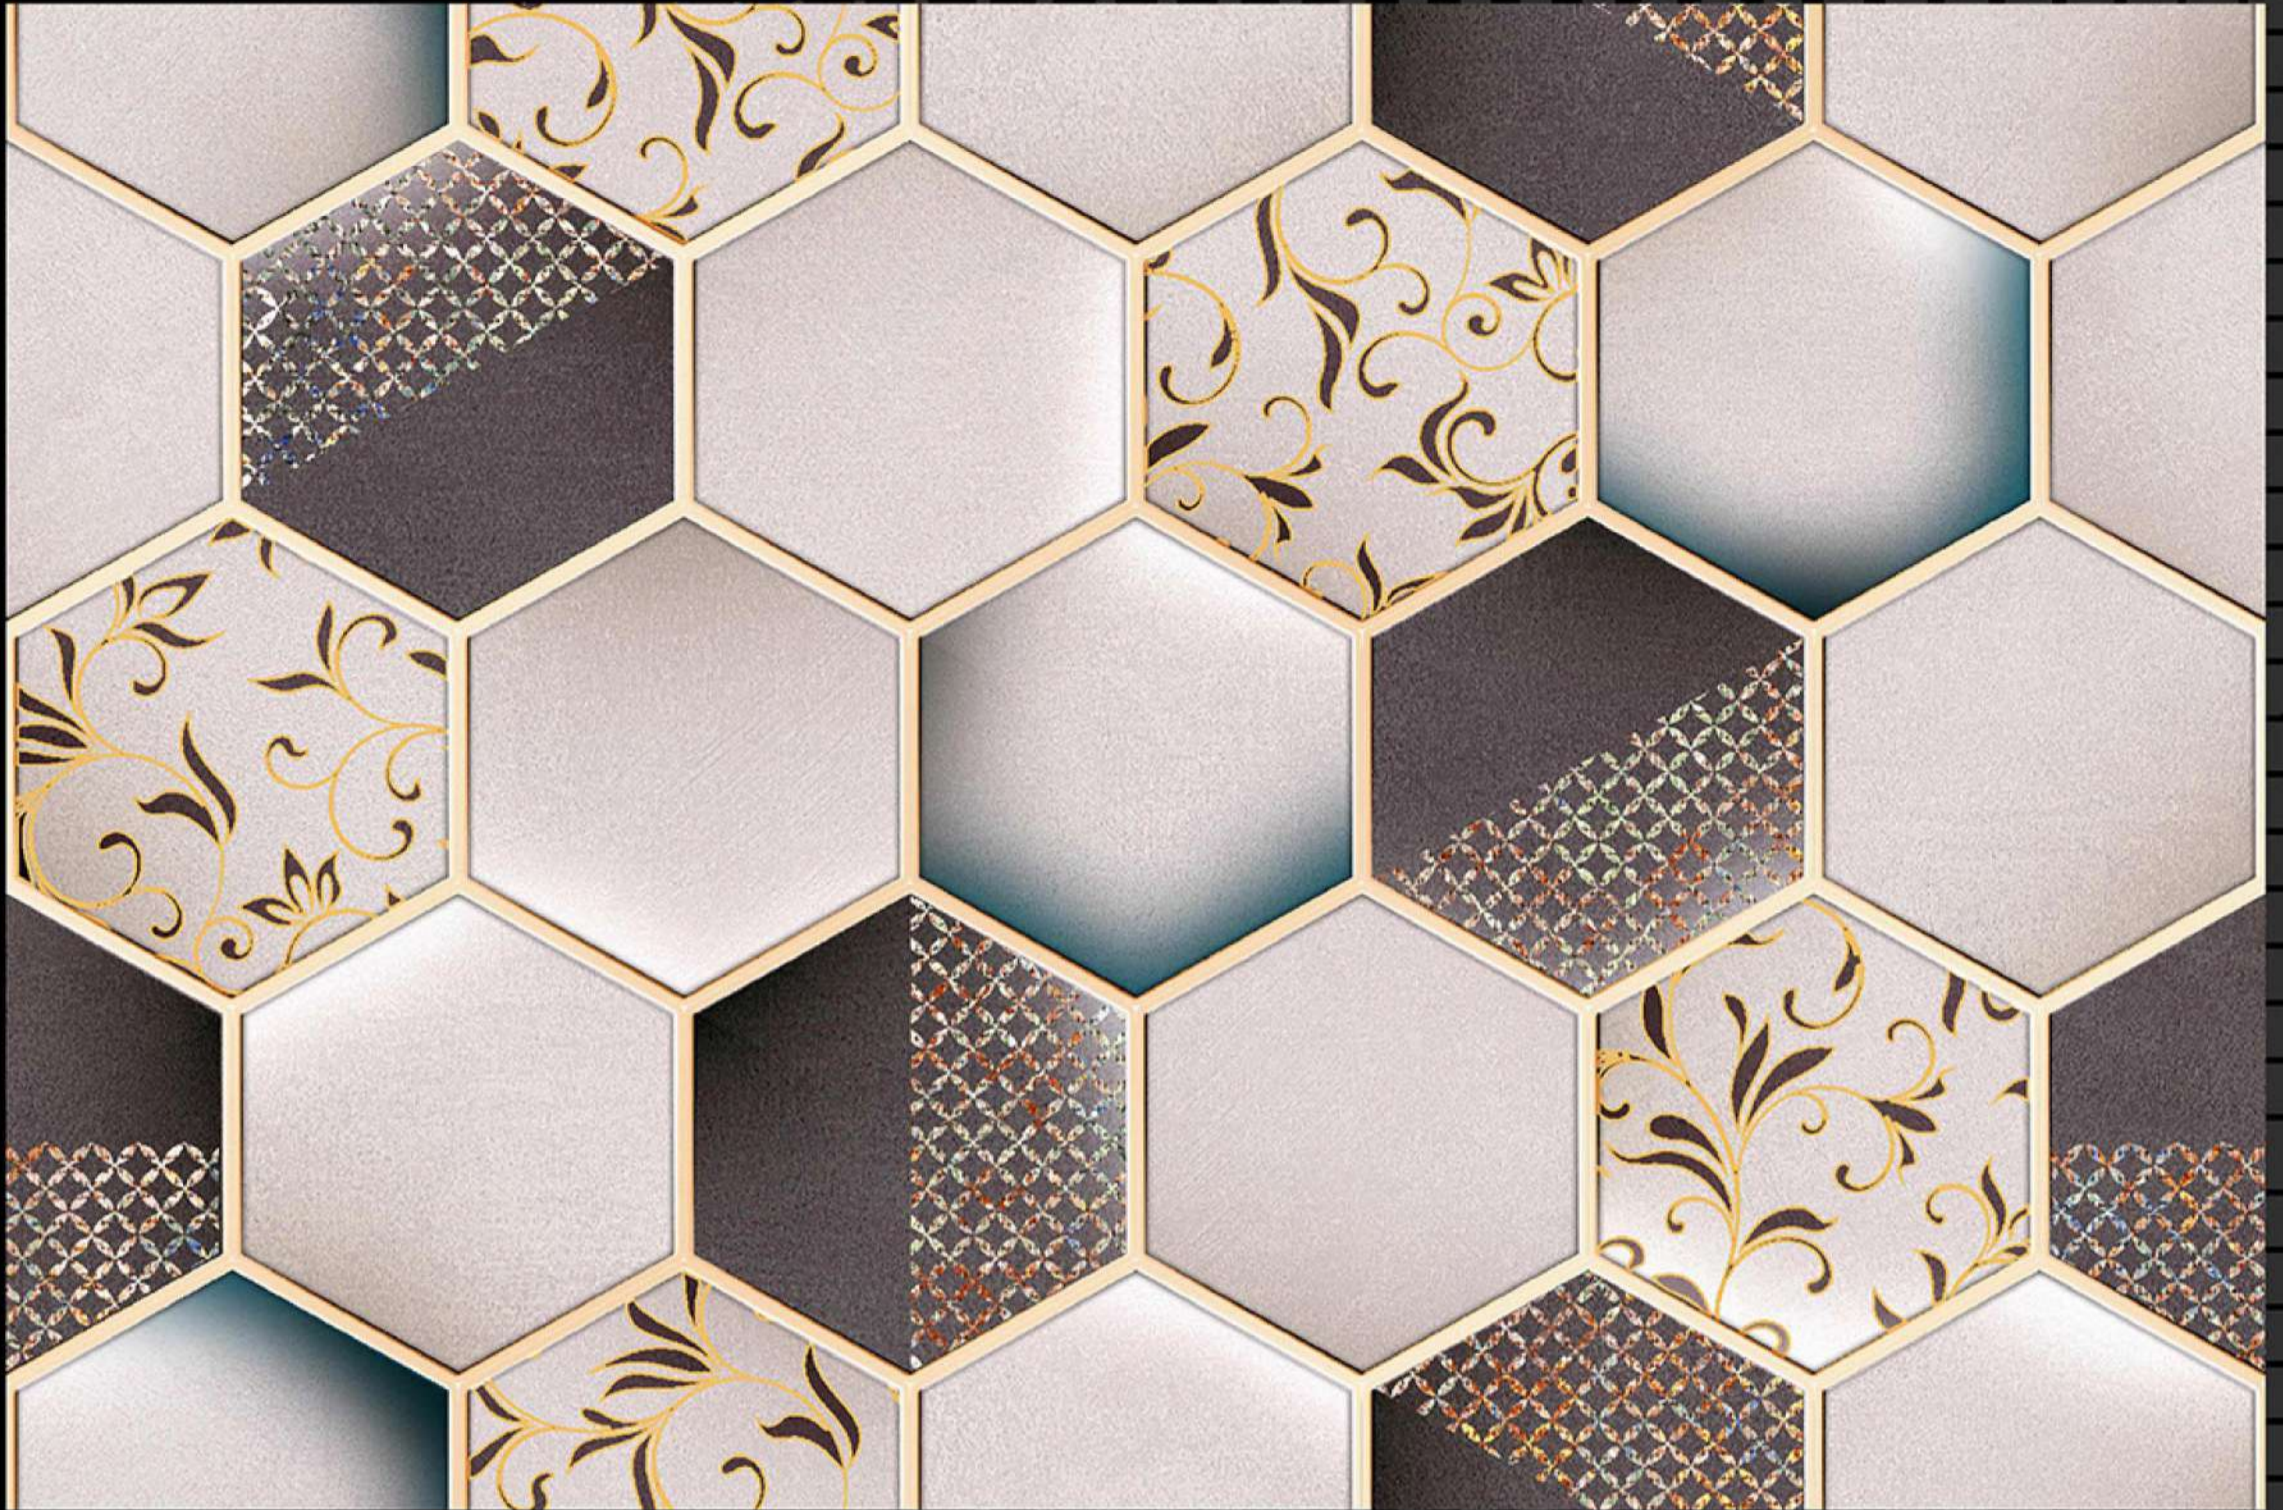

SIZE - 12 X 18

Matt Series

HL-1

Dark

Dark

SIZE - 12 X 18

Matt Series

HL-1