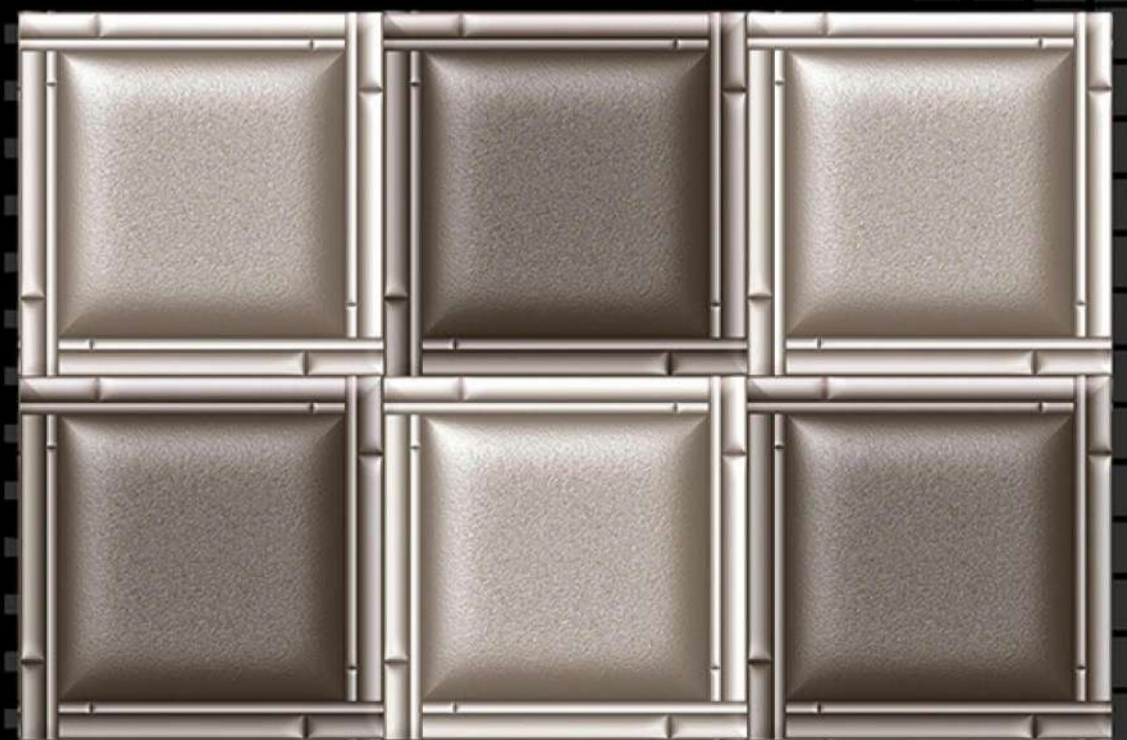

SIZE - 12 X 18

Matt Series

HL-2

Light

Dark