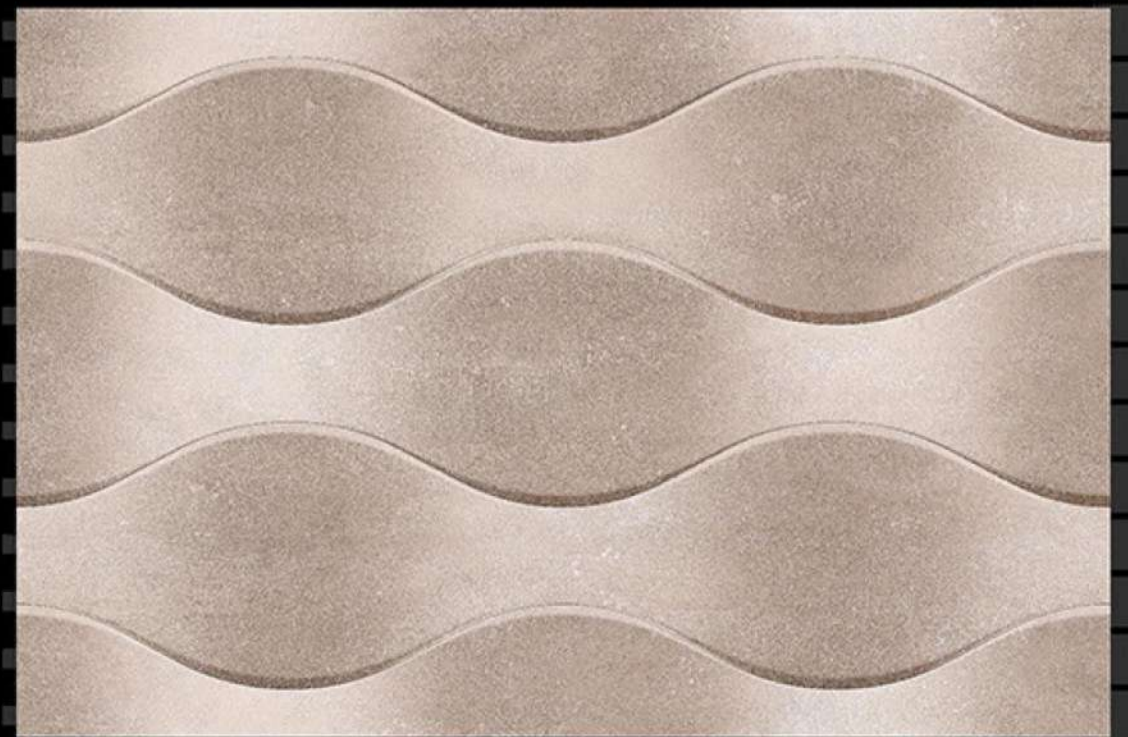

Matt Series

HL-2

Light

Dark

SIZE - 12 X 18

Matt Series

HL-1

Light