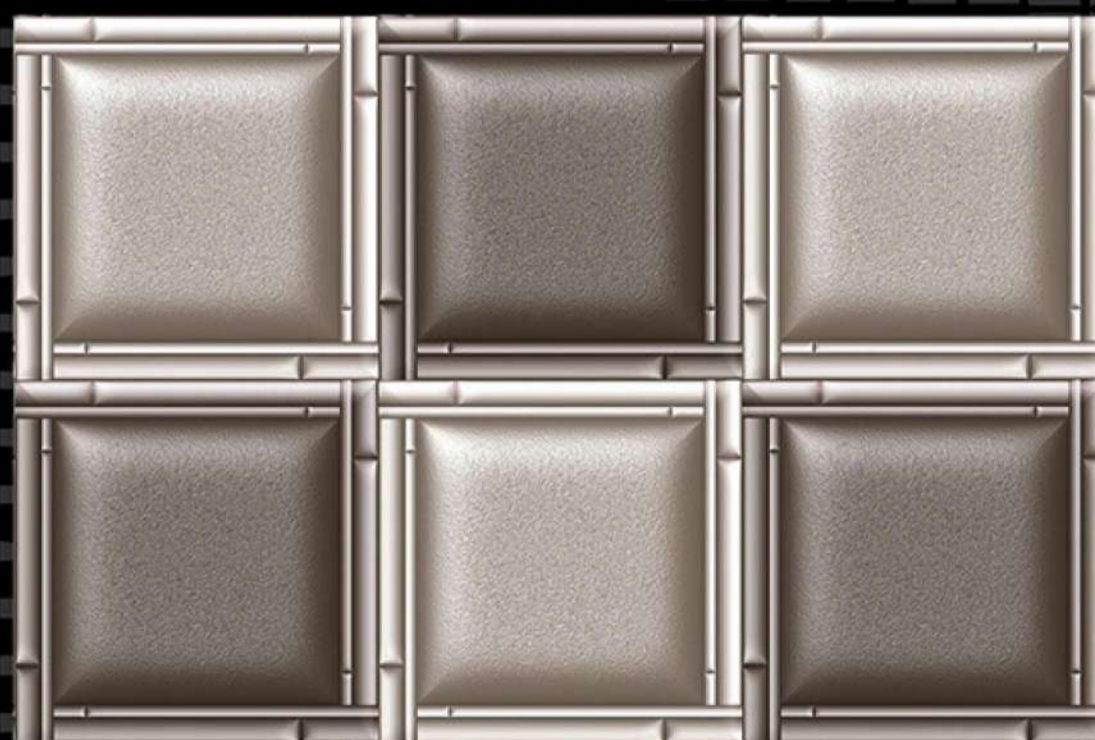

Light

Dark

SIZE - 12 X 18

Matt Series

HL-1

Light

Dark

SIZE - 12 X 18