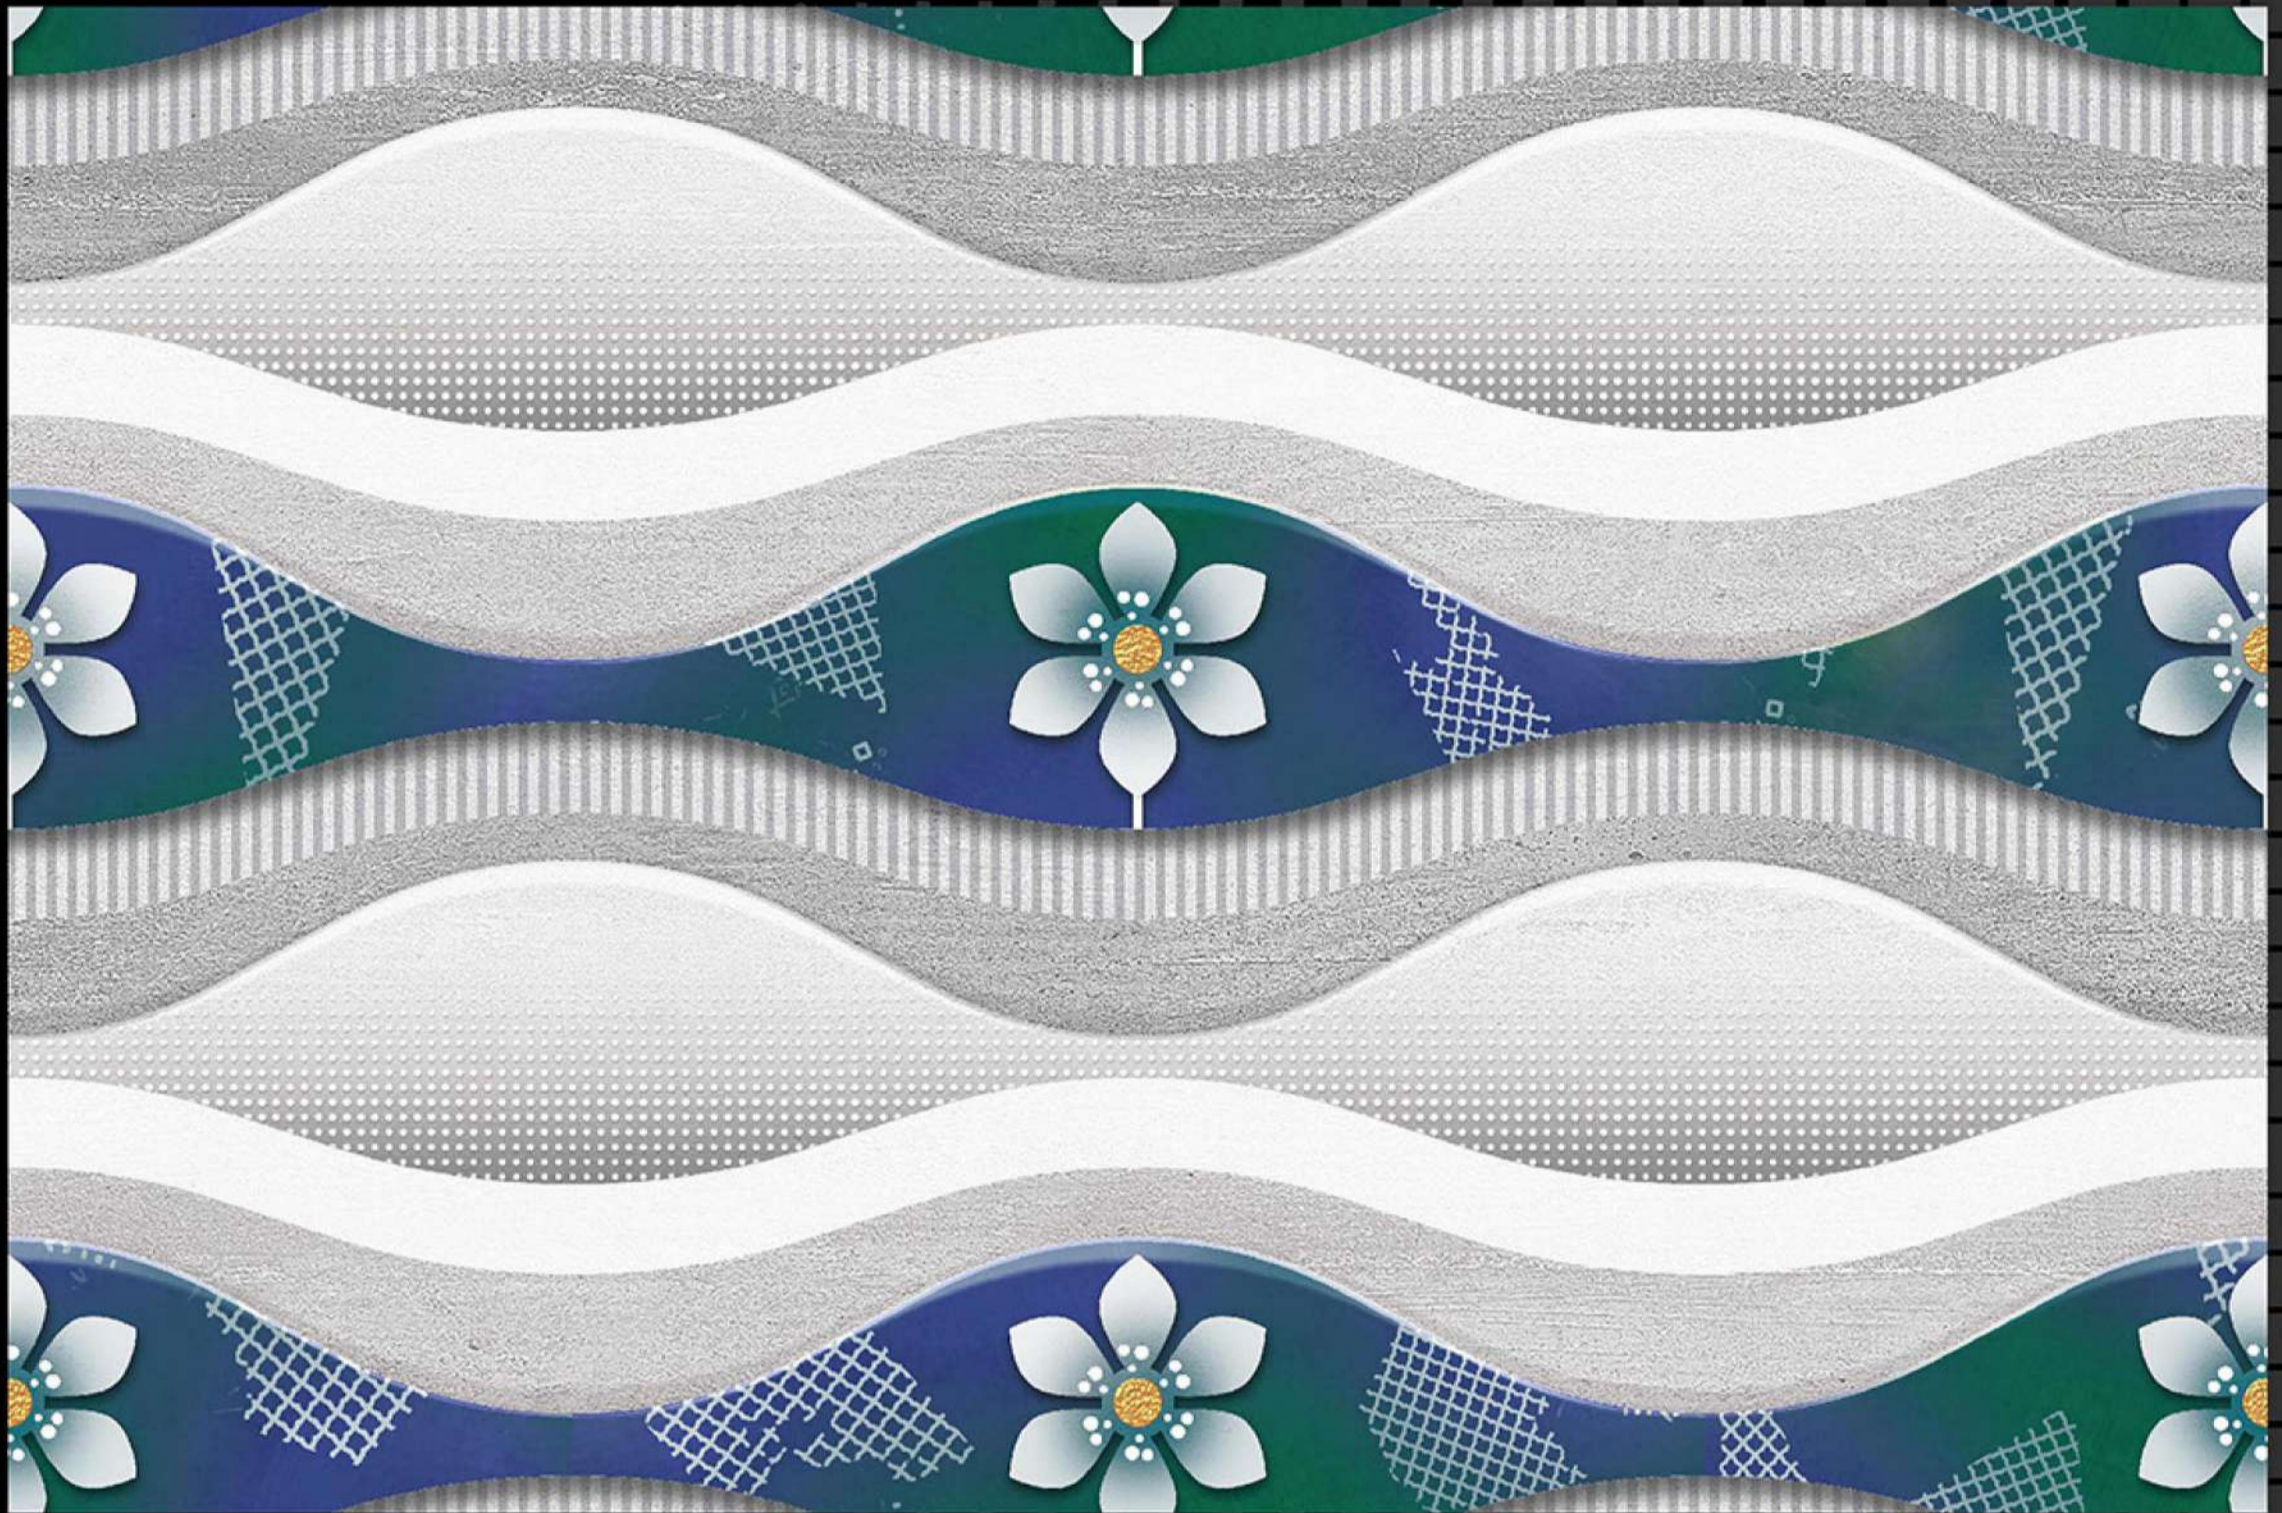

NO :- 12010

SIZE - 12 X 18

Matt Series

HL-2

Light

Dark

SIZE - 12 X 18

Matt Series