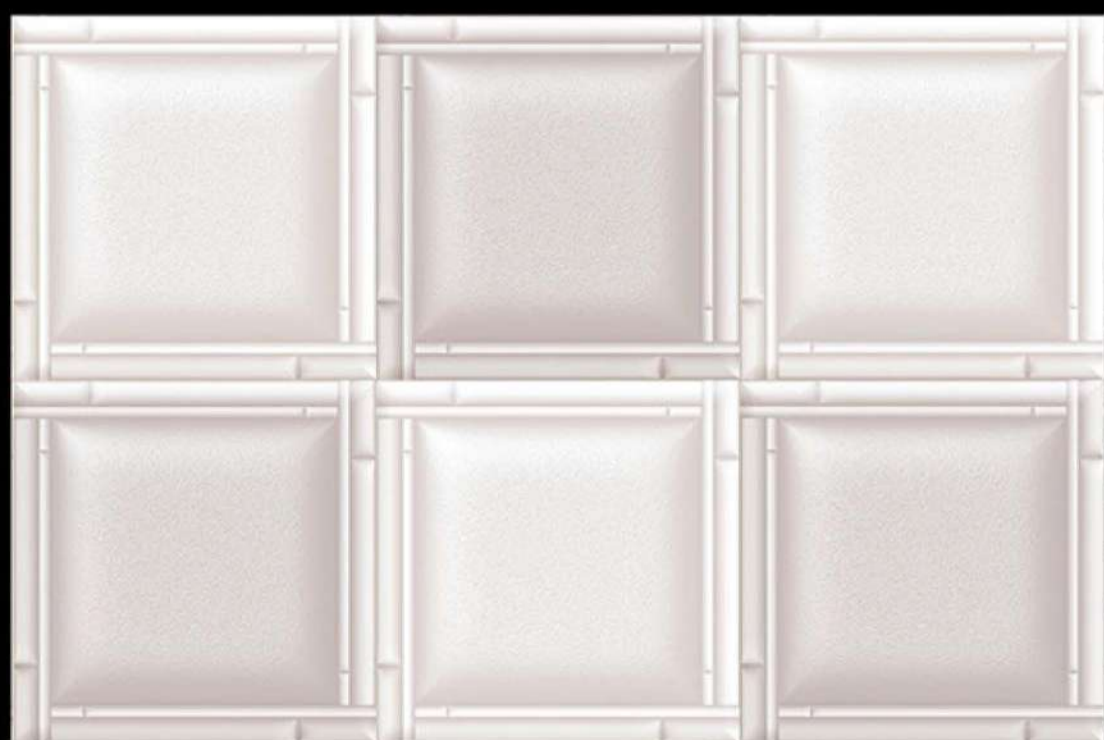

Light

Dark

SIZE - 12 X 18

Matt Series

HL-1

Light

Dark

SIZE - 12 X 18