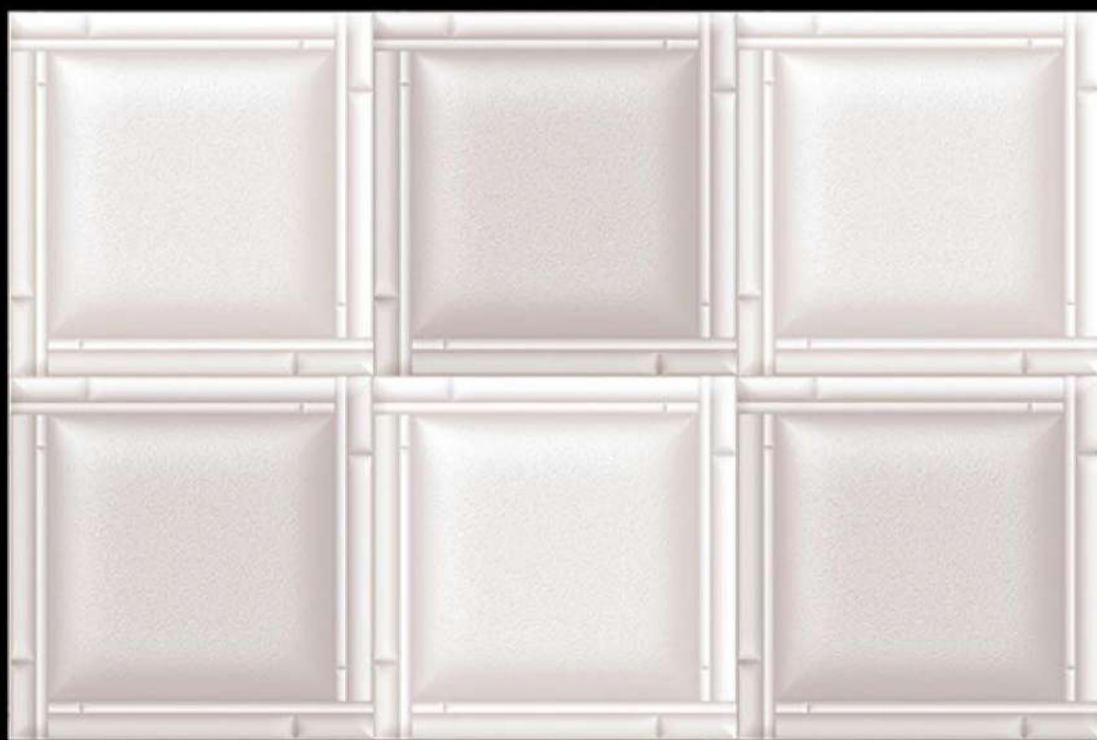

SIZE - 12 X 18

Matt Series

HL-2

Light

Dark