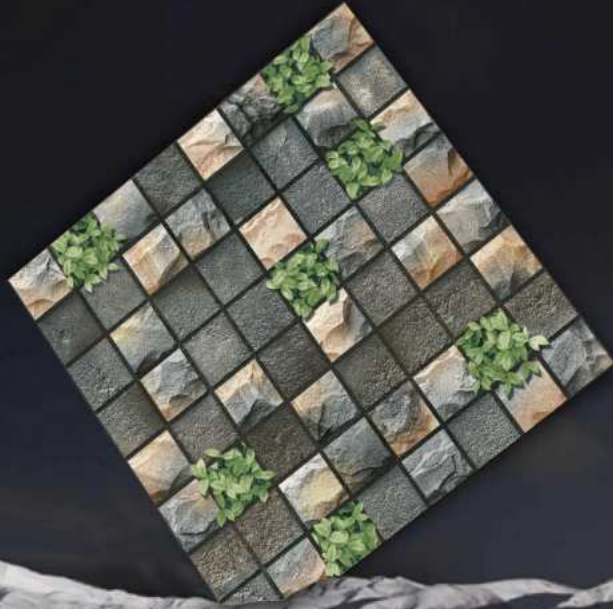

300 X 300 MM
PARKING TILE

■ Plain ■ Punch

■ 13540

THICKNESS
9 MM | 12 MM | 15 MM

300 X 300 MM
PARKING TILE

300 X 300 MM
PARKING TILE

■ Plain ■ Punch

■ 13401