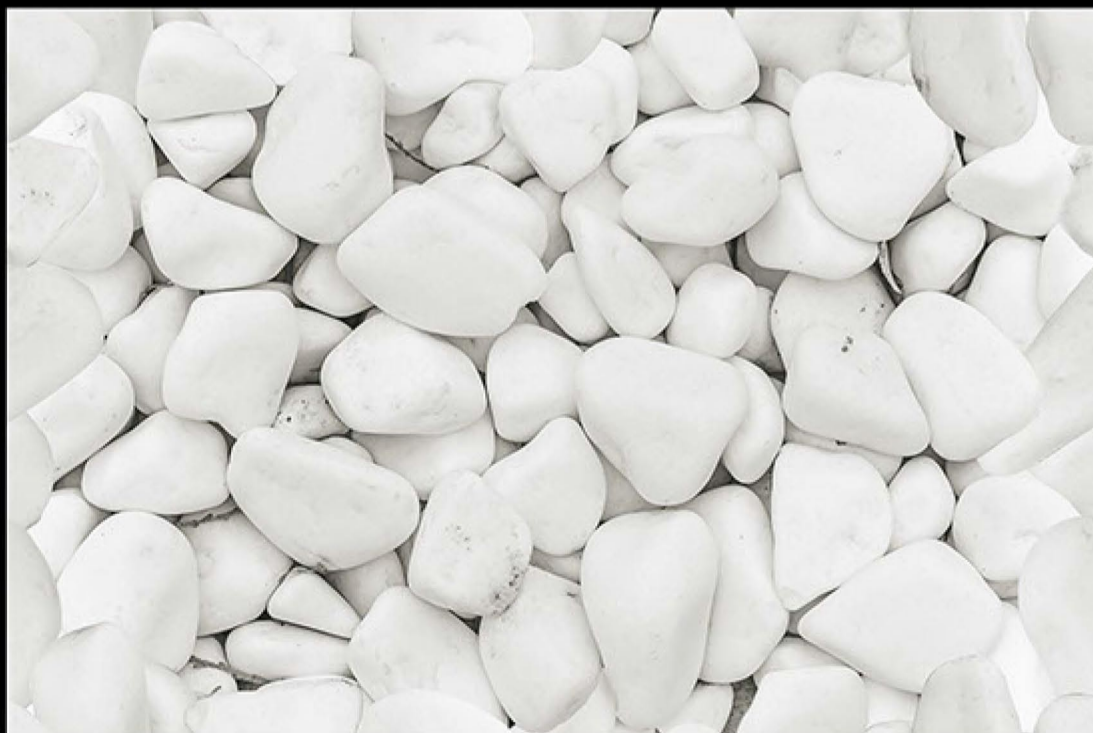

NO :- 11511

SIZE - 12 X 18

Fish Series

HL1A

HL1A

HL1B

HL1B

Light