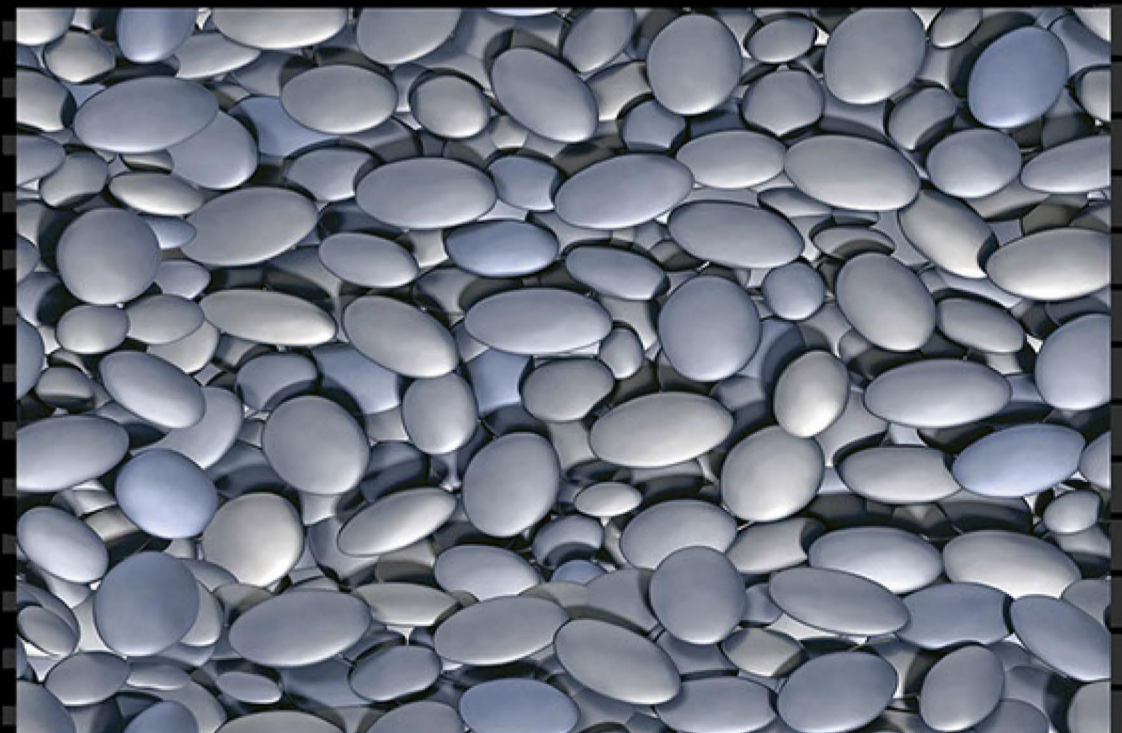

SIZE - 12 X 18

Fish Series

Dark