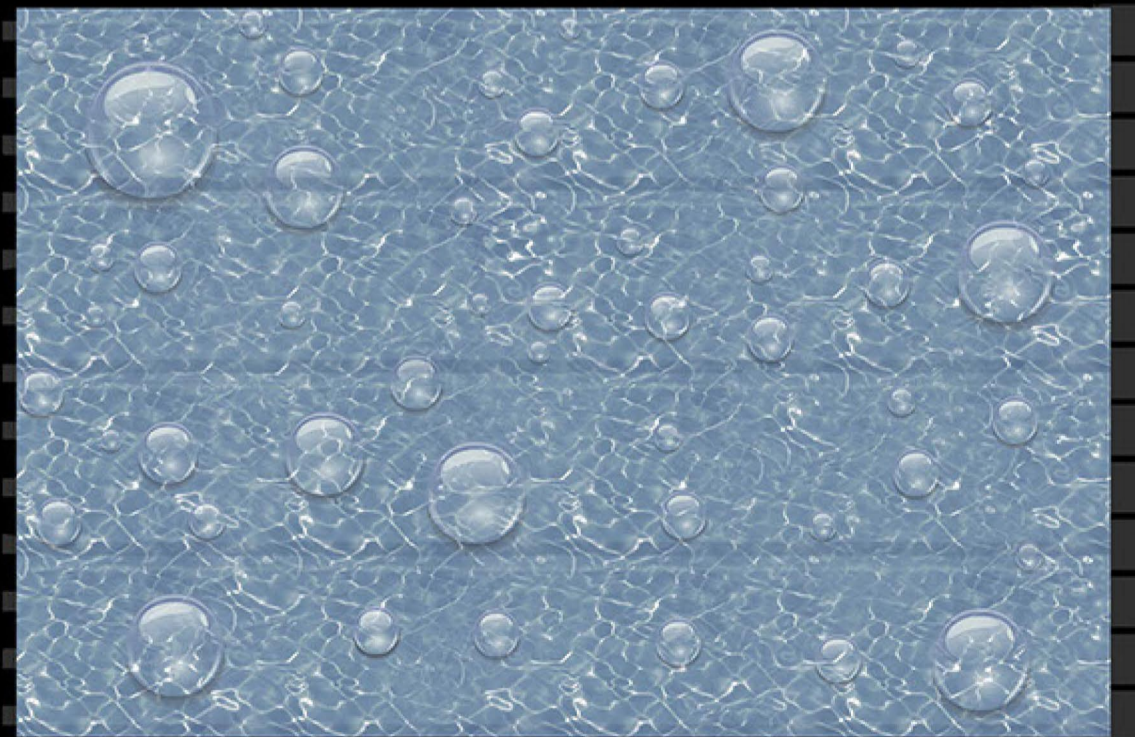

Light

SIZE - 12 X 18

Fish Series

HL1A

HL1A

HL1B

HL1B

Light