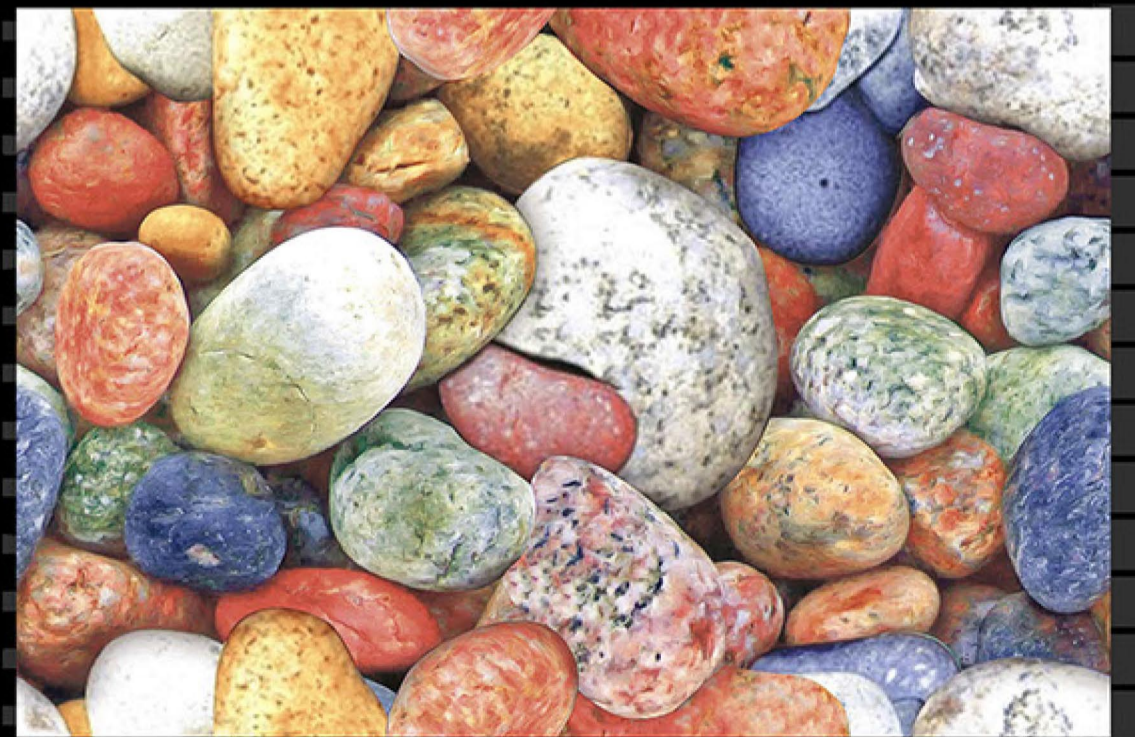

SIZE - 12 X 18

Fish Series

HL1A

HL1A

HL1B

HL1B

Light

Dark