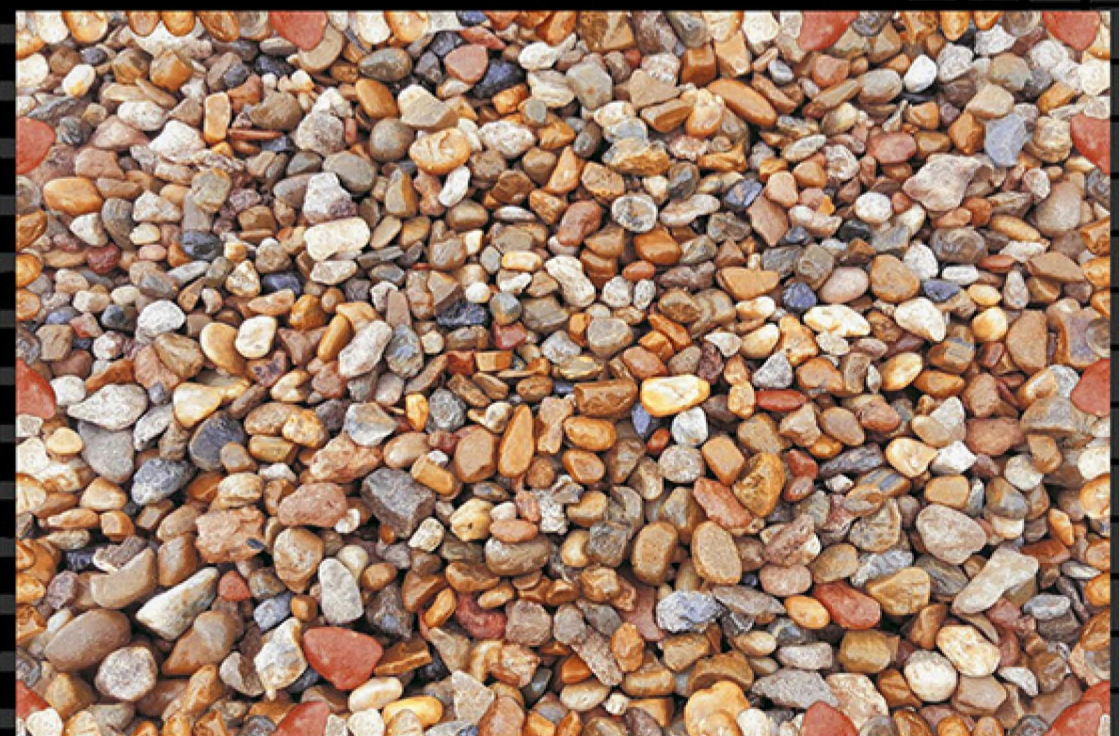

SIZE - 12 X 18

Fish Series

HL1A

HL1A

HL1B

HL1B

Light

Dark