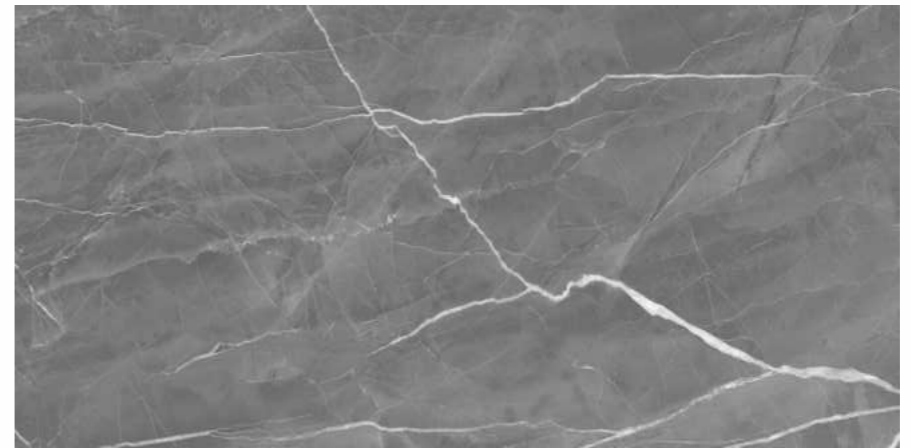

GLOSSY
LIGHT
& DARK
COLLECTION

| Size
600x
1200mm

| Surface
Glossy

| Random
04

PORCH SILVER

PORCH SILVER

PORCH ASH

GLOSSY
LIGHT
& DARK
COLLECTION