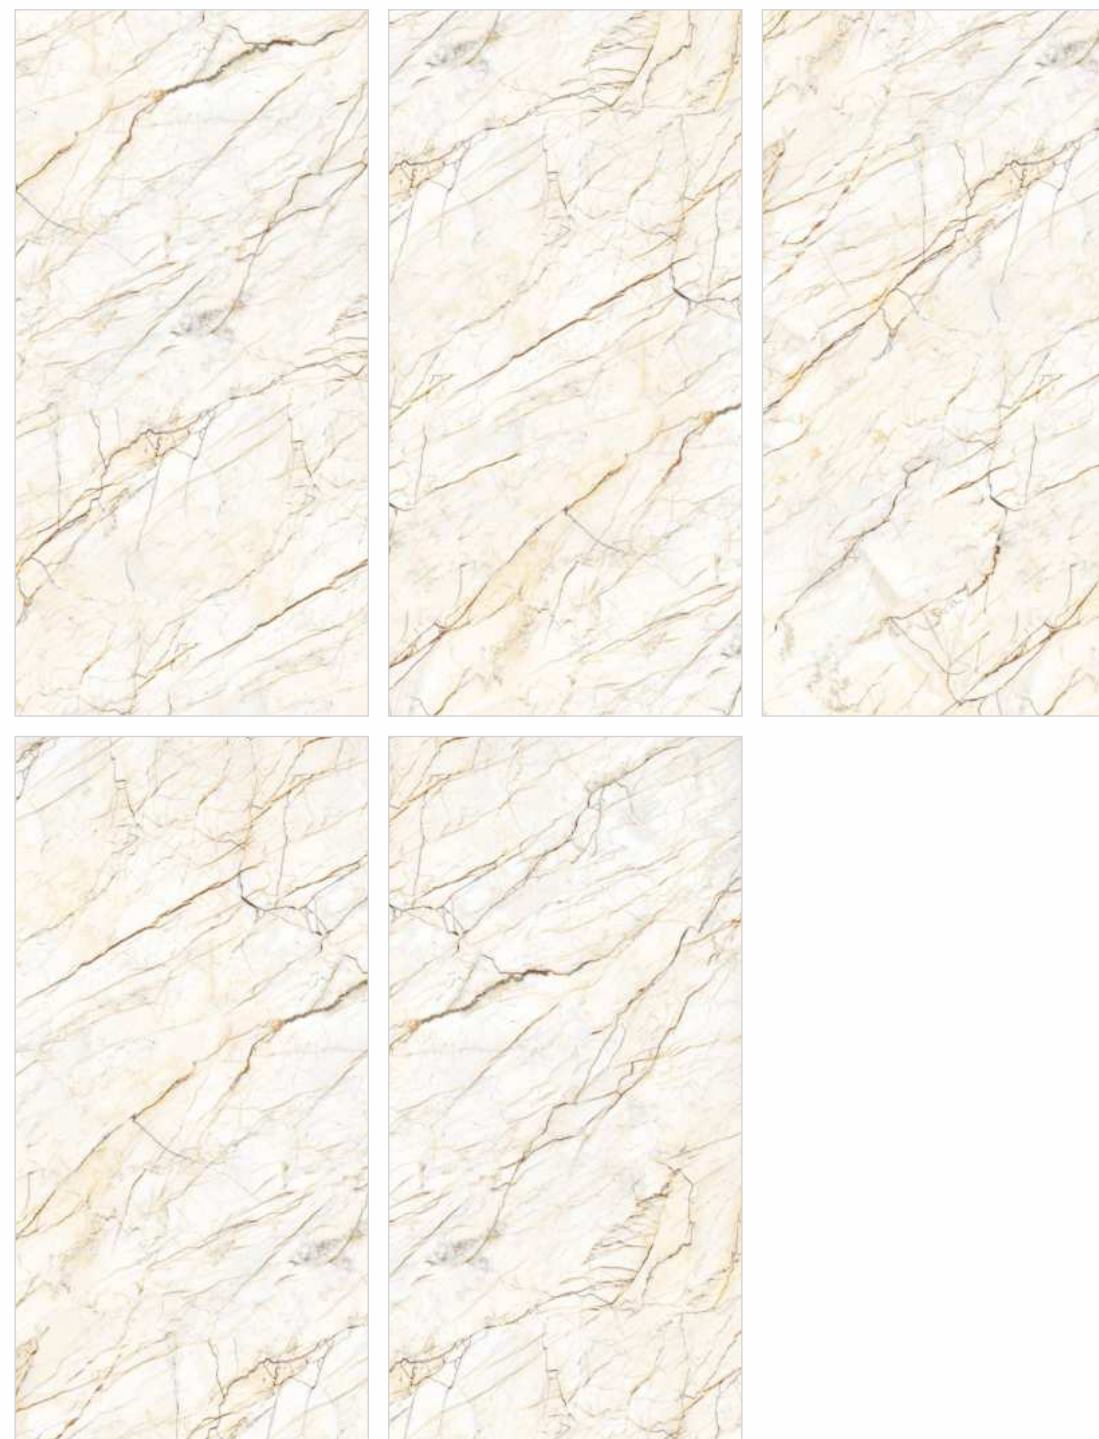

| Wall & Floor  
**SUNNY GREY**

**CARVING**  
COLLECTION

VALANCIA  
NATURAL

CARVING  
COLLECTION

VALANCIA NATURAL

| Size  
600x1200mm

| Surface  
Carving

| Random  
05