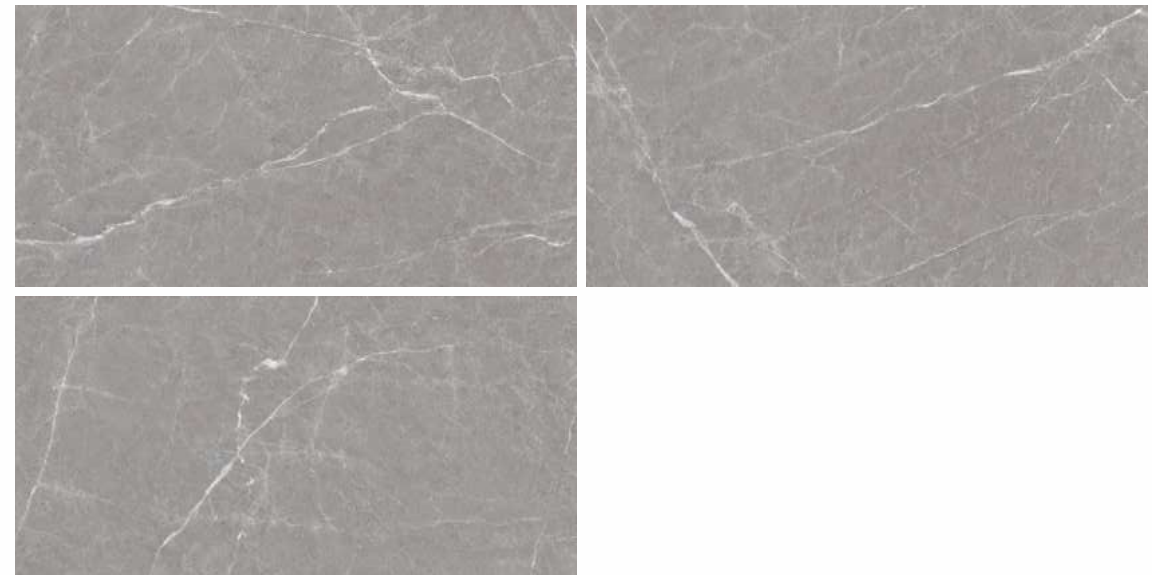

STREAMLINE ICE

STREAMLINE SMOKE

| Size
600x1200mm

| Surface
Matt

| Random
03

STREAMLINE IVORY

LIGHT
& DARK
COLLECTION

STREAMLINE IVORY