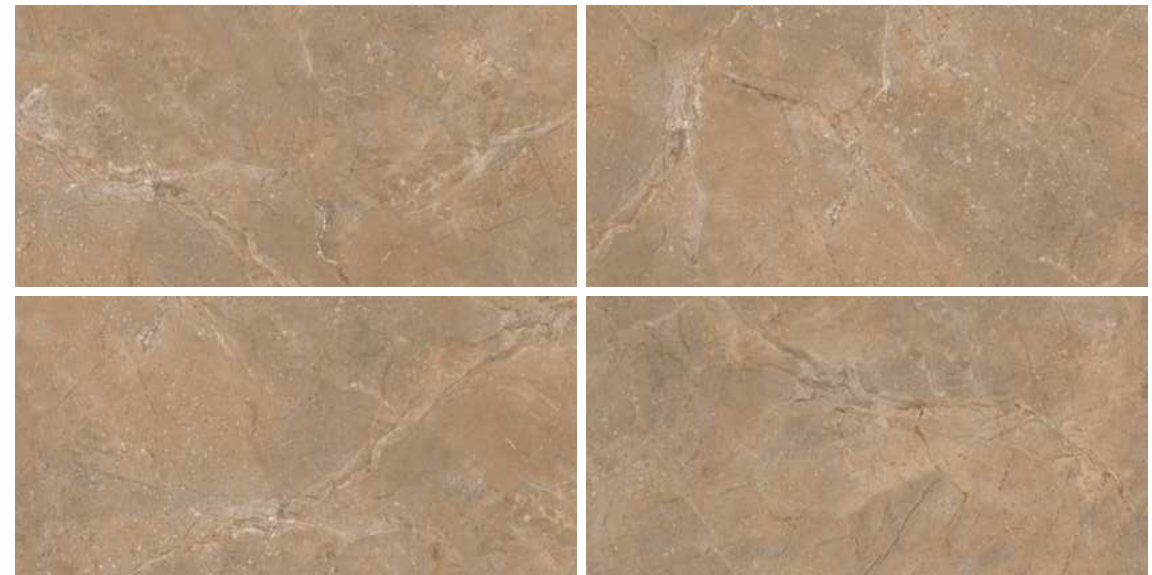

CHARLOTTE BRWON

| Size
600x1200mm

| Surface
Matt

| Random
04