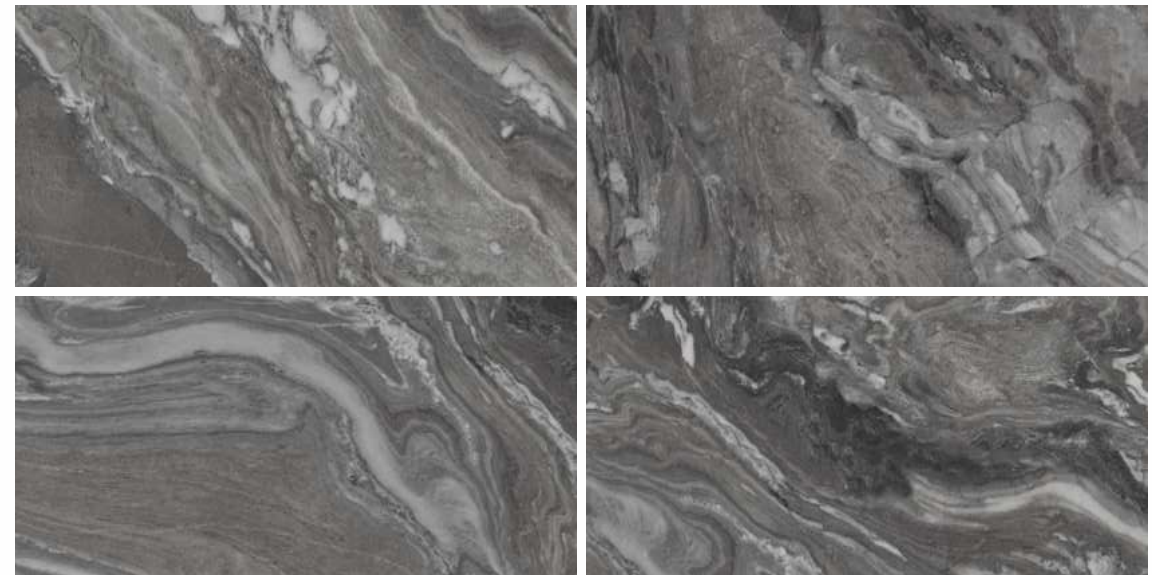

EMPREDOR NOVA ASH

| Size
600x1200mm

| Surface
Matt

| Random
04

**HEITOR
LIGHT**

**LIGHT
& DARK**
COLLECTION

HEITOR LIGHT

HEITOR DARK