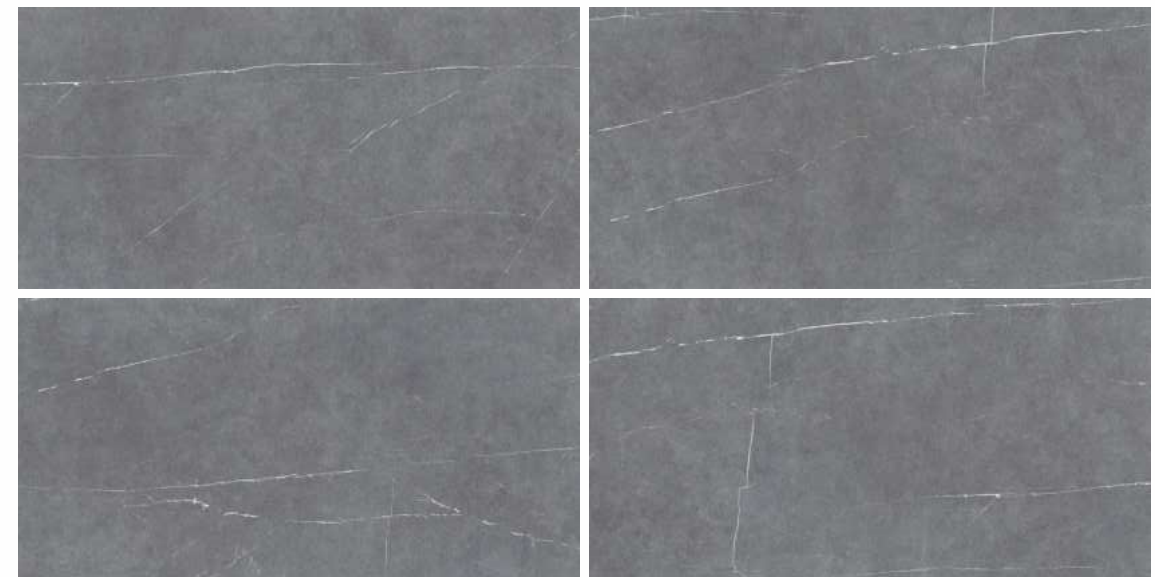

MURILO DARK

| Size
600x1200mm

| Surface
Matt

| Random
04