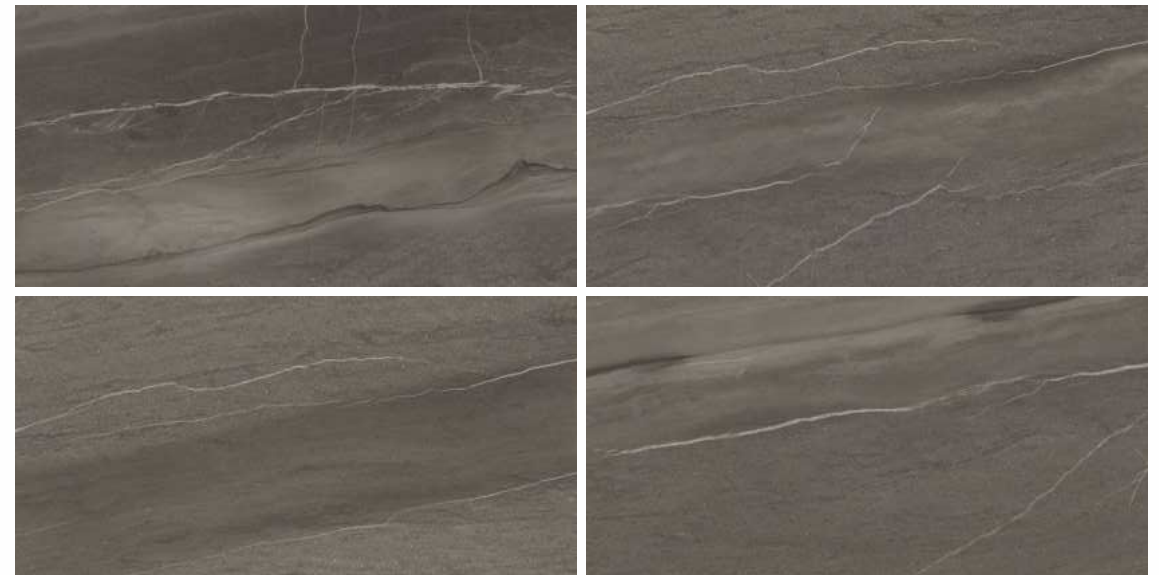

RAIMUNDO DARK

| Size
600x1200mm

| Surface
Matt

| Random
04