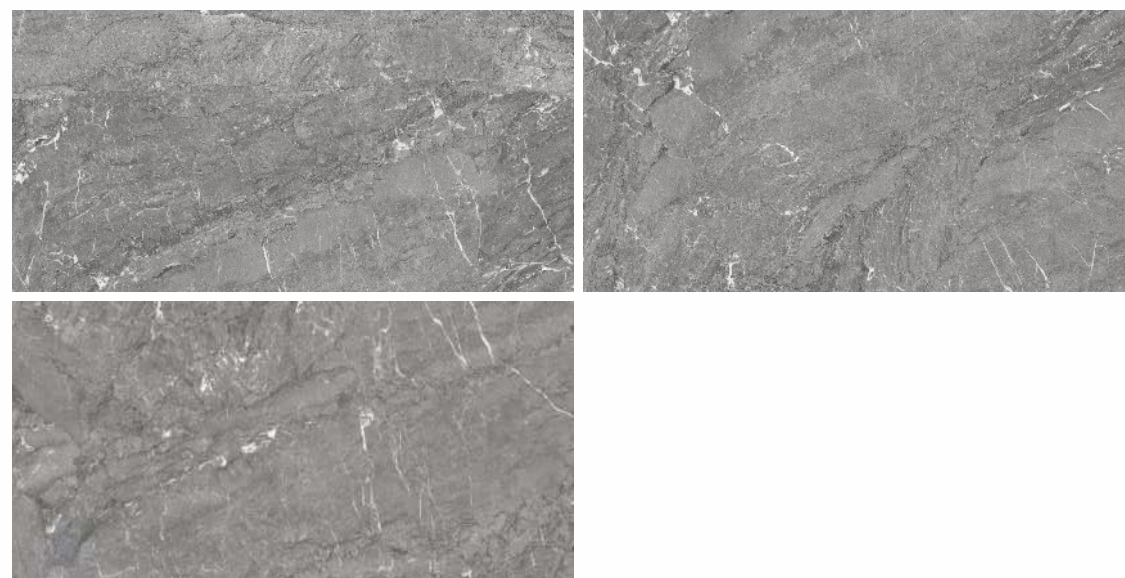

KALHARISTONE GREY

| Size
600x1200mm

| Surface
Matt

| Random
04