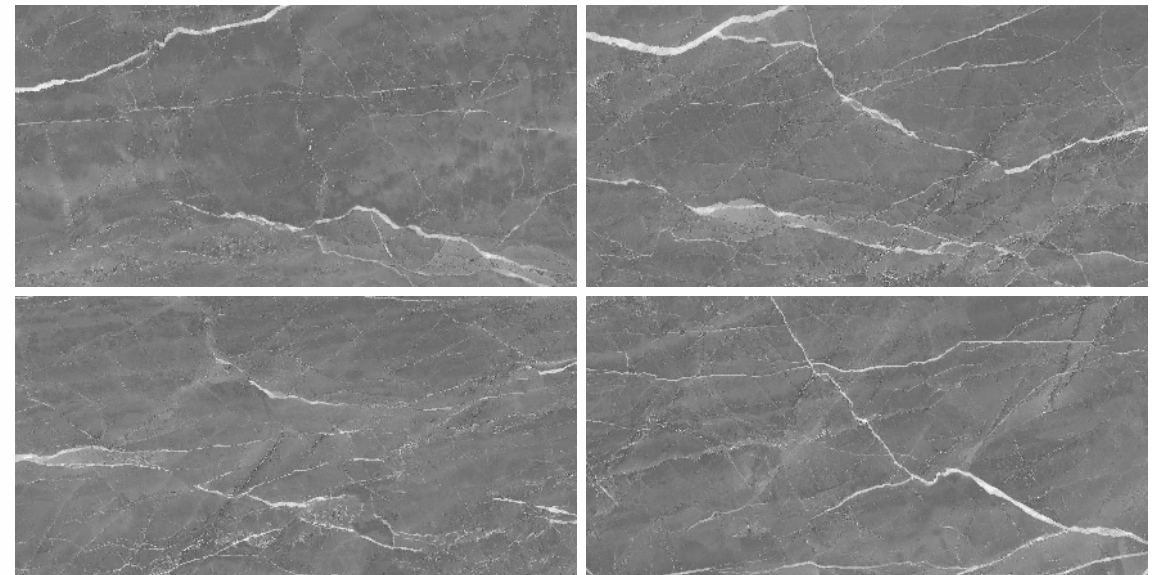

PORCH ASH

| Size
600x1200mm

| Surface
Matt

| Random
04