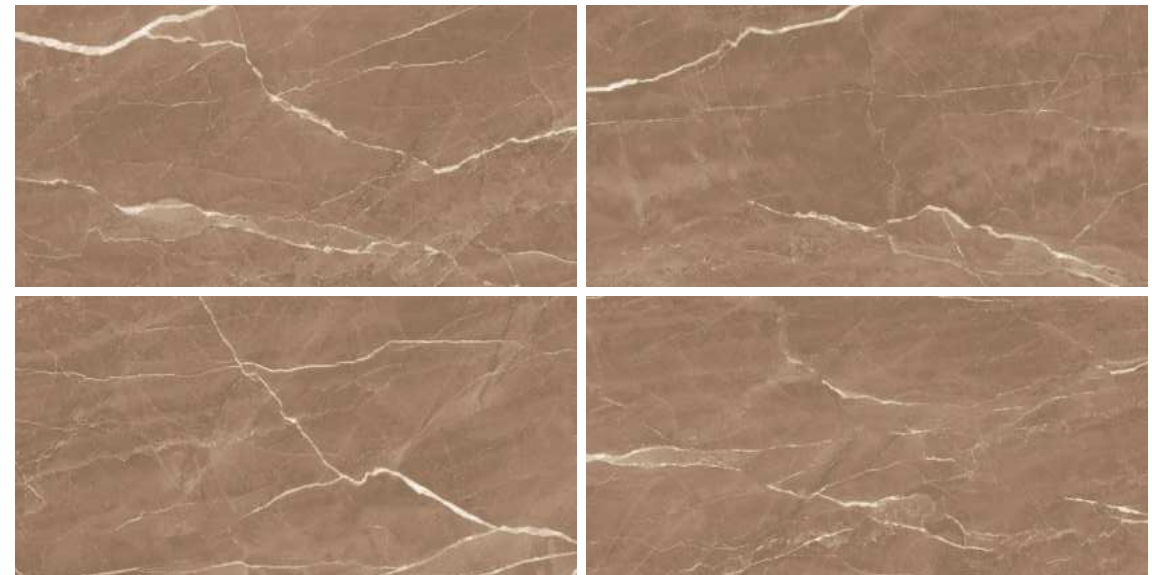

PORCH ASH

| Size
600x1200mm

| Surface
Matt

| Random
04

**PORCH
CREMA**

**LIGHT
& DARK**
COLLECTION

PORCH CREMA

PORCH TAUPE