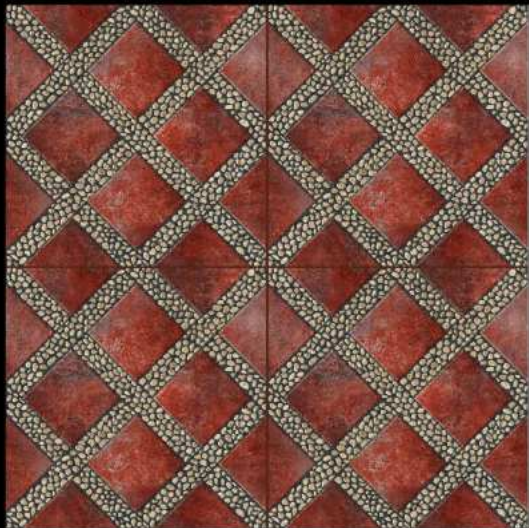

12 mm Thickness

Heavy Duty
Vitrified Parking Tiles

P-12005