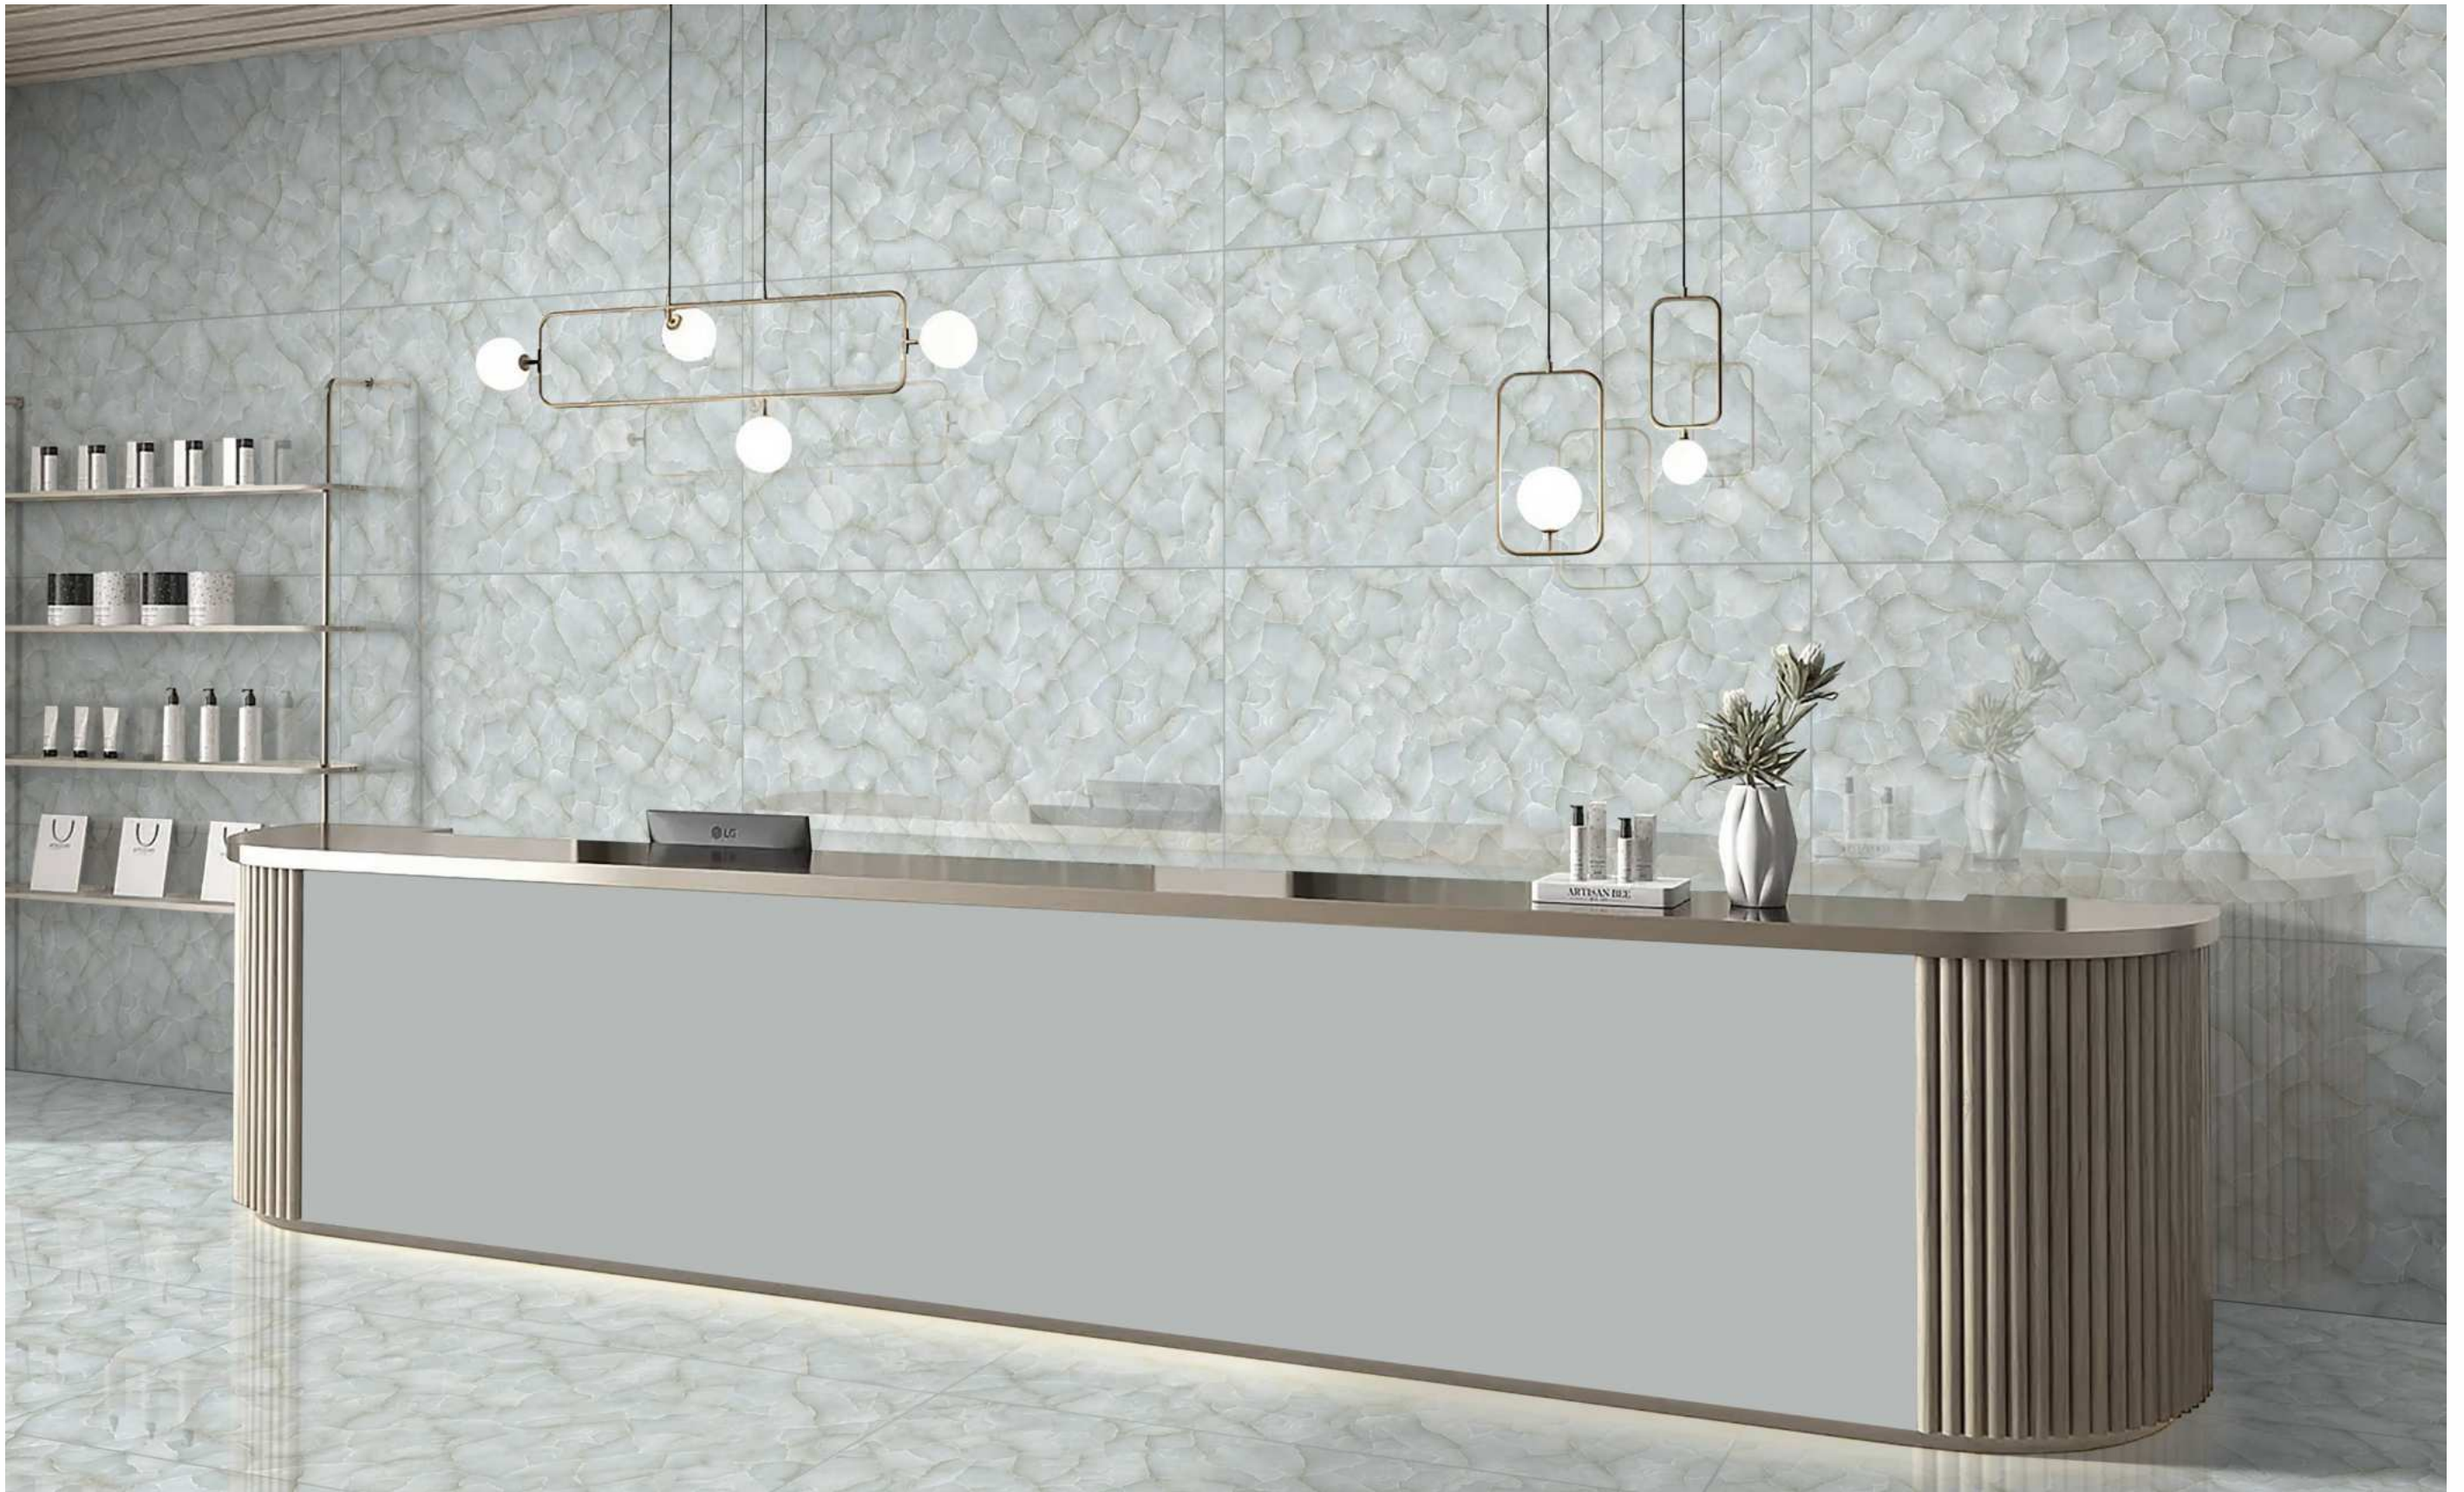

| Wall & Floor
SNOW ONYX GREEN