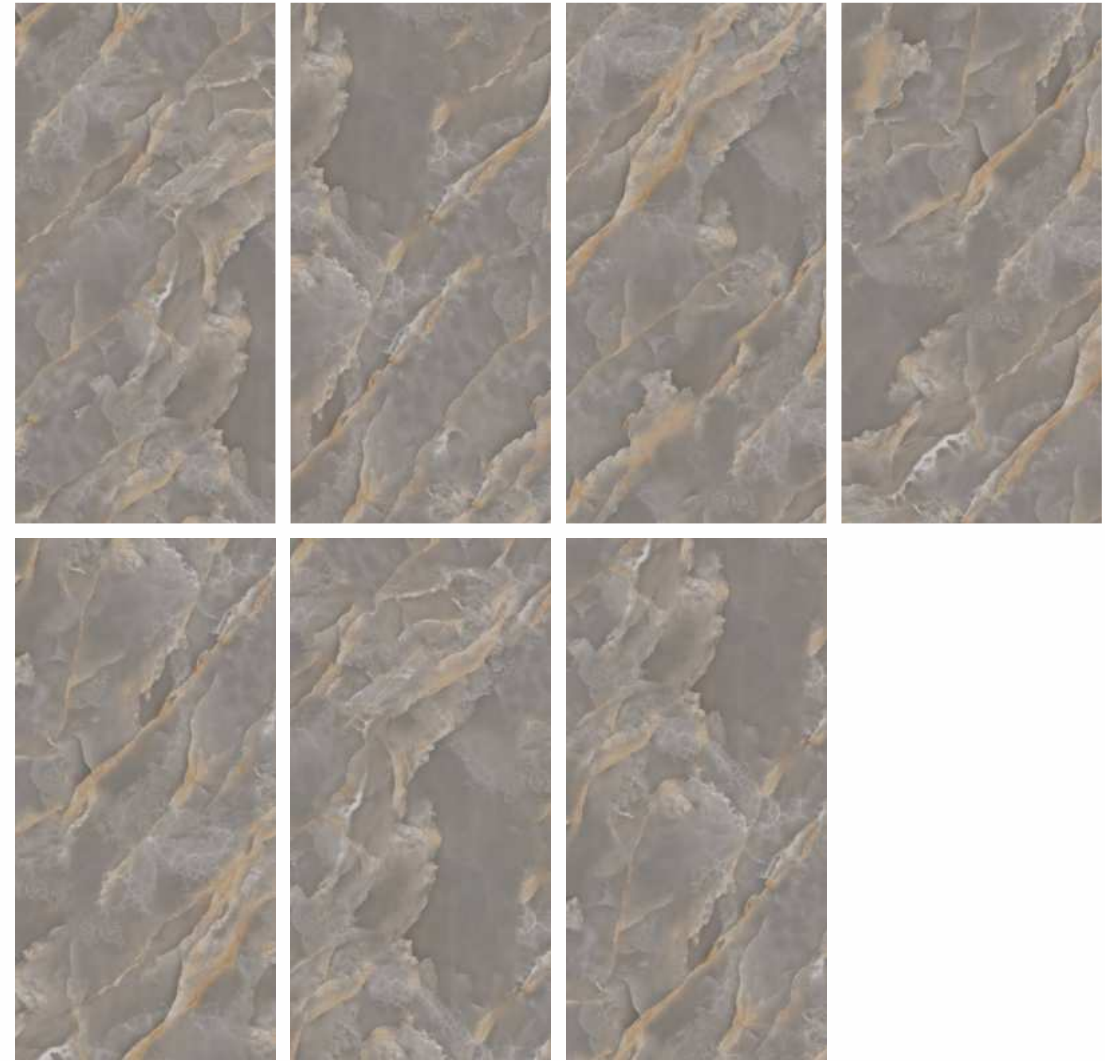

PEARL ONYX GREY

PEARL ONYX GREY

| Size
600x1200mm

| Surface
Glossy

| Random
07