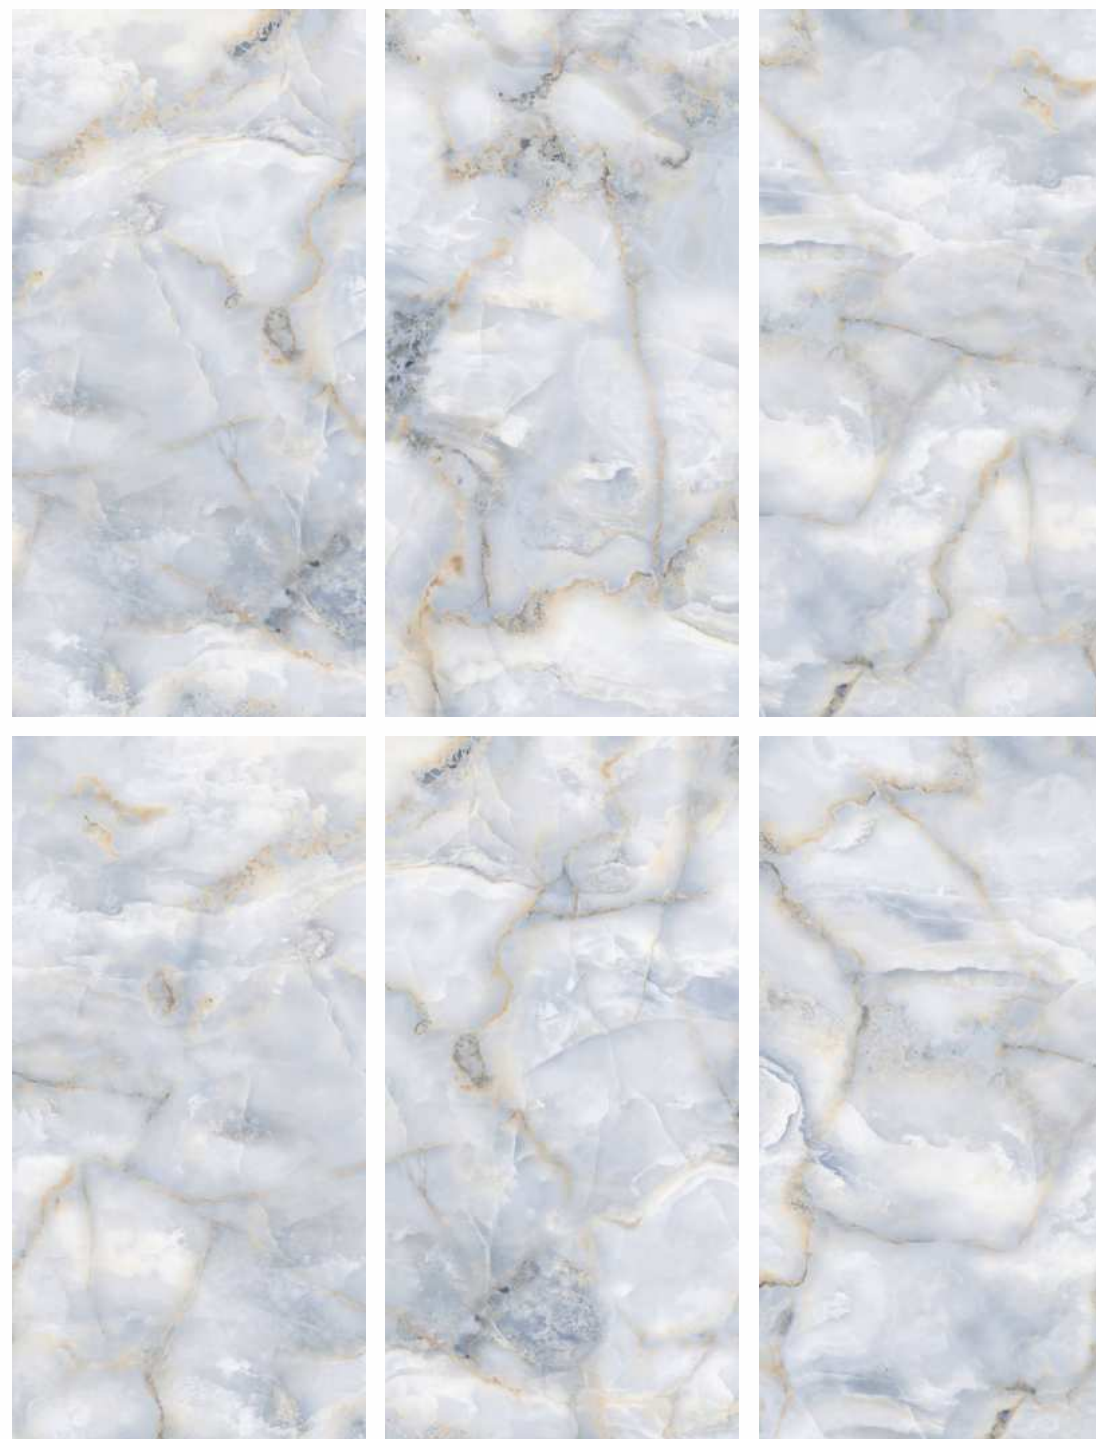

VOLKAS ONYX BLUE

VOLKAS ONYX BLUE

| Size
600x1200mm

| Surface
Glossy

| Random
06