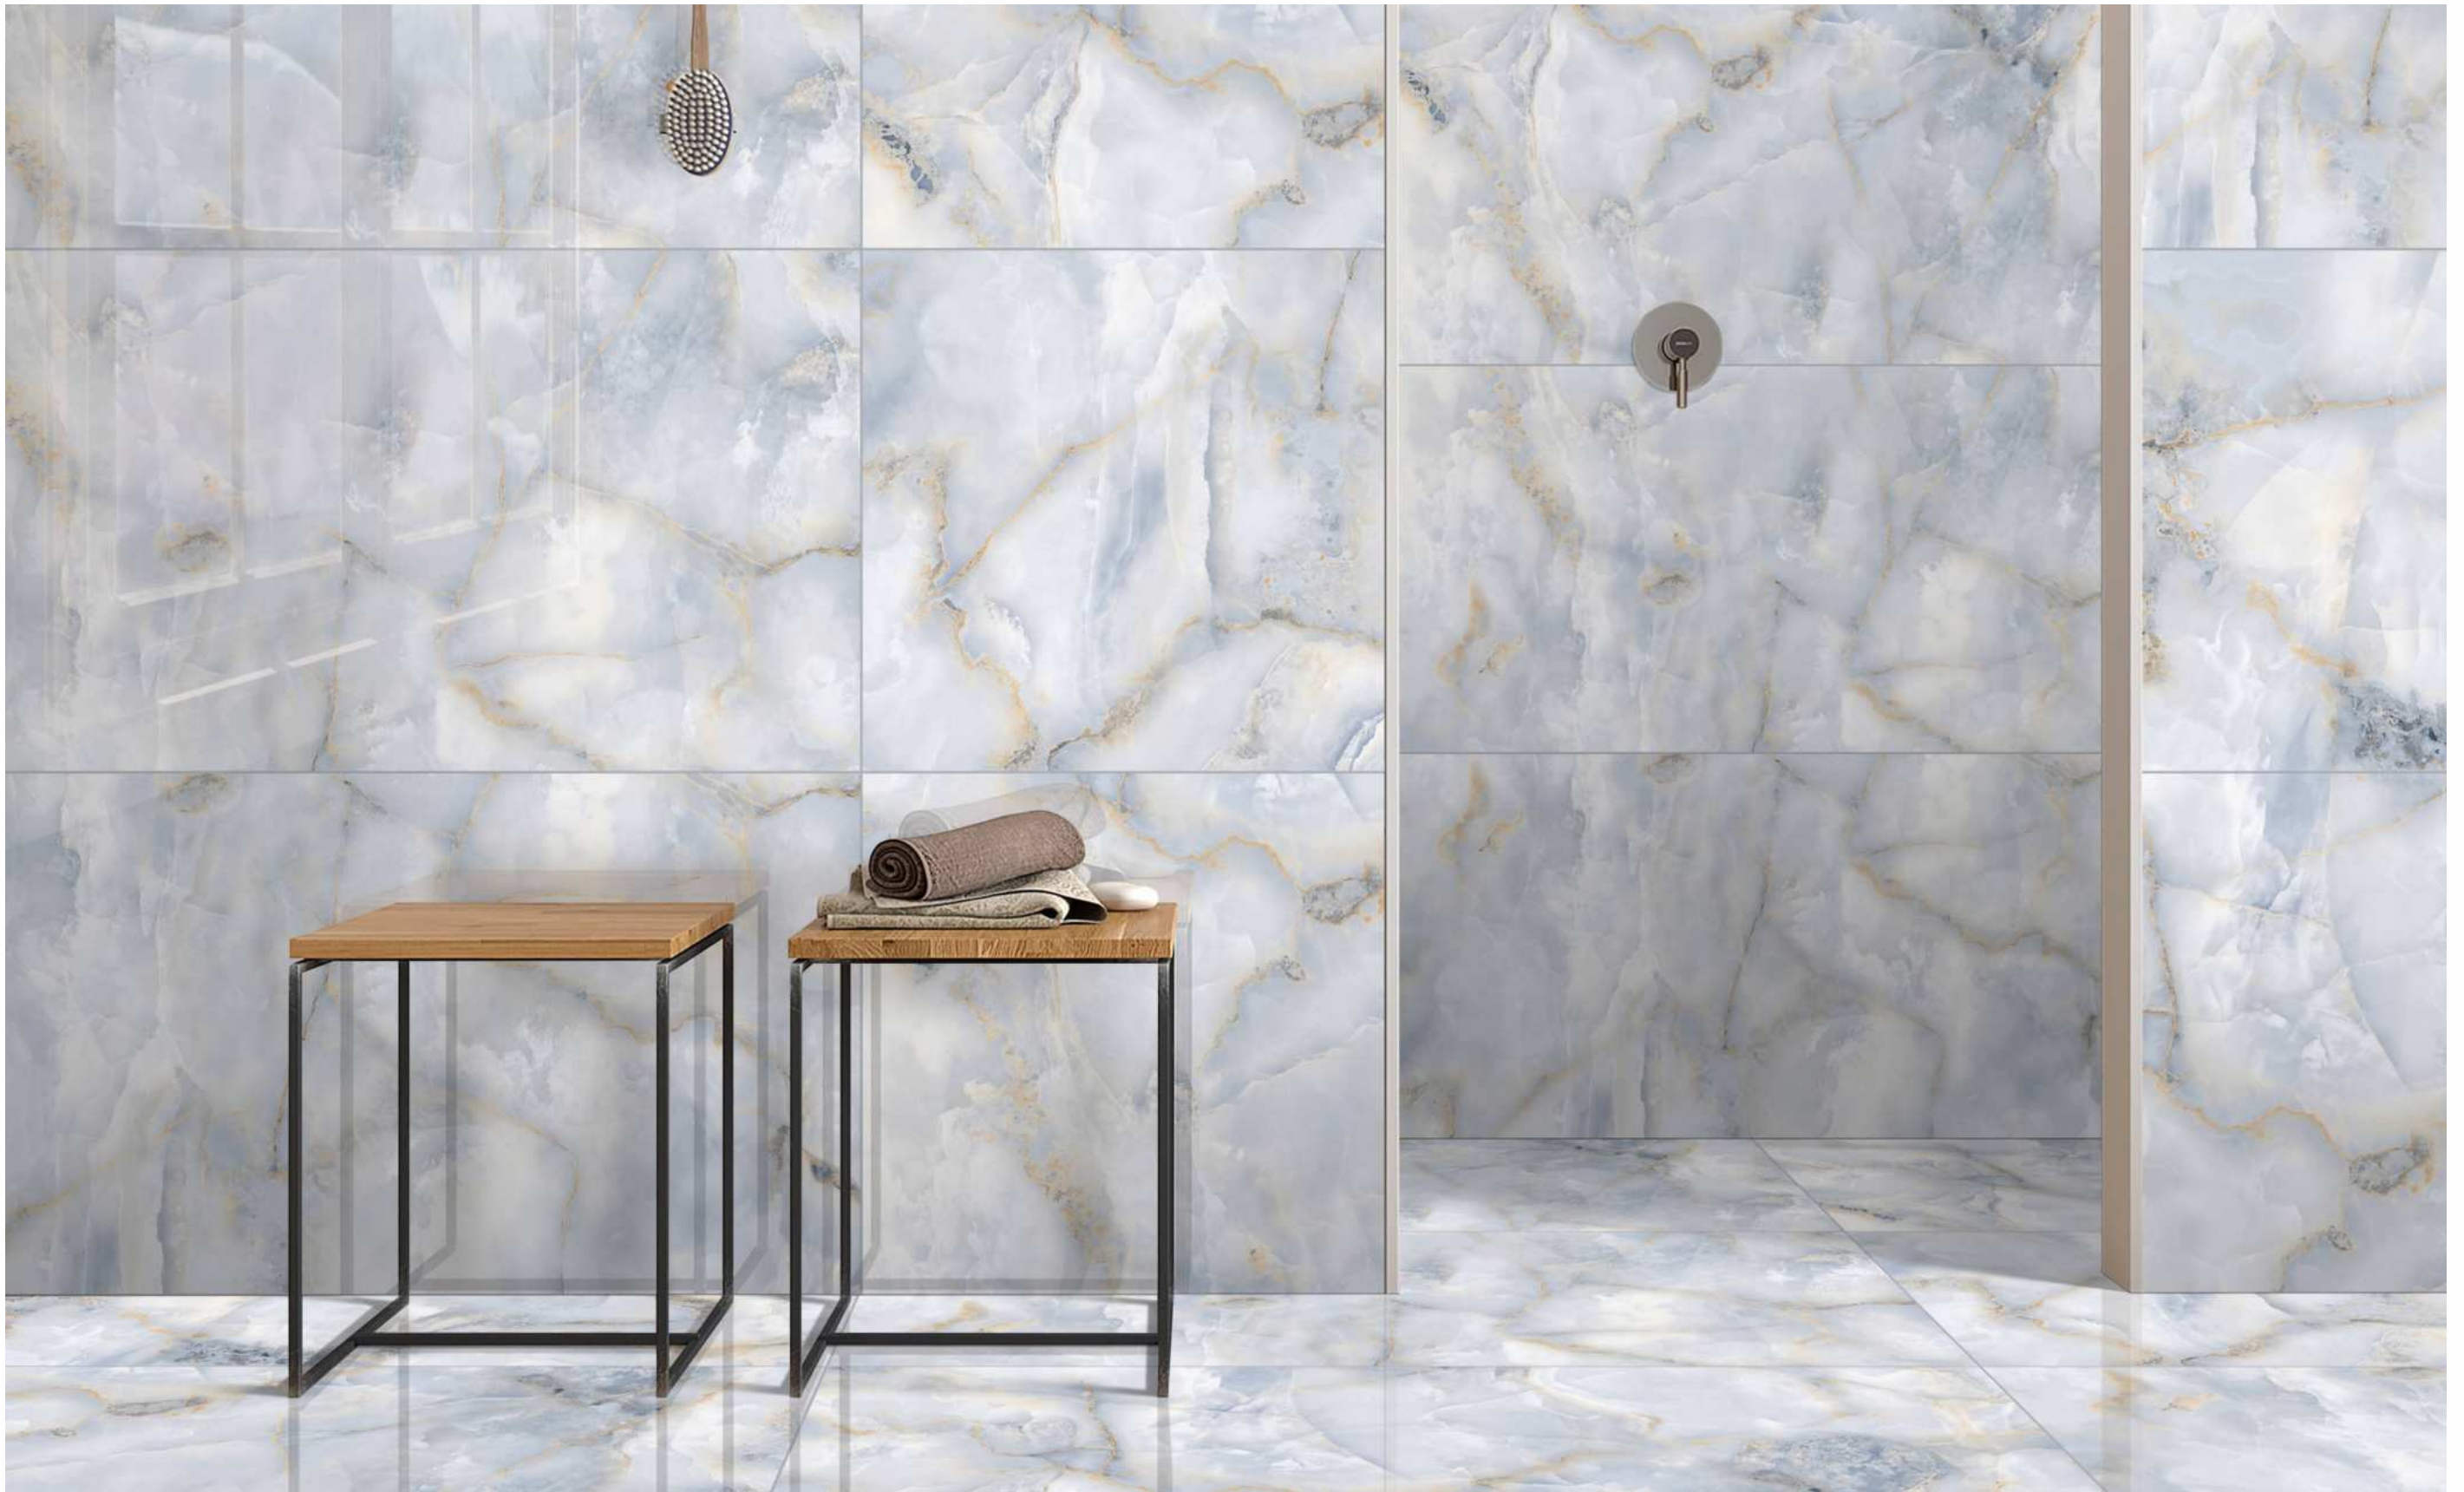

| Surface
Glossy

| Random
05

| Wall & Floor
VOLGA ONYX LIGHT

VOLGA ONYX NATURAL

VOLGA ONYX NATURAL

| Size
600x1200mm

| Surface
Glossy

| Random
05

| Wall & Floor
VOLGA ONYX NATURAL

VOLKAS ONYX BLUE

VOLKAS ONYX BLUE

| Size
600x1200mm

| Surface
Glossy

| Random
06

| Wall & Floor
VOLKAS ONYX BLUE

VOLKAS ONYX GOLD

VOLKAS ONYX GOLD

| Size
600x1200mm

| Surface
Glossy

| Random
06

| Wall & Floor
VOLKAS ONYX GOLD

VOLKAS ONYX NATURAL

VOLKAS ONYX NATURAL

| Size
600x1200mm