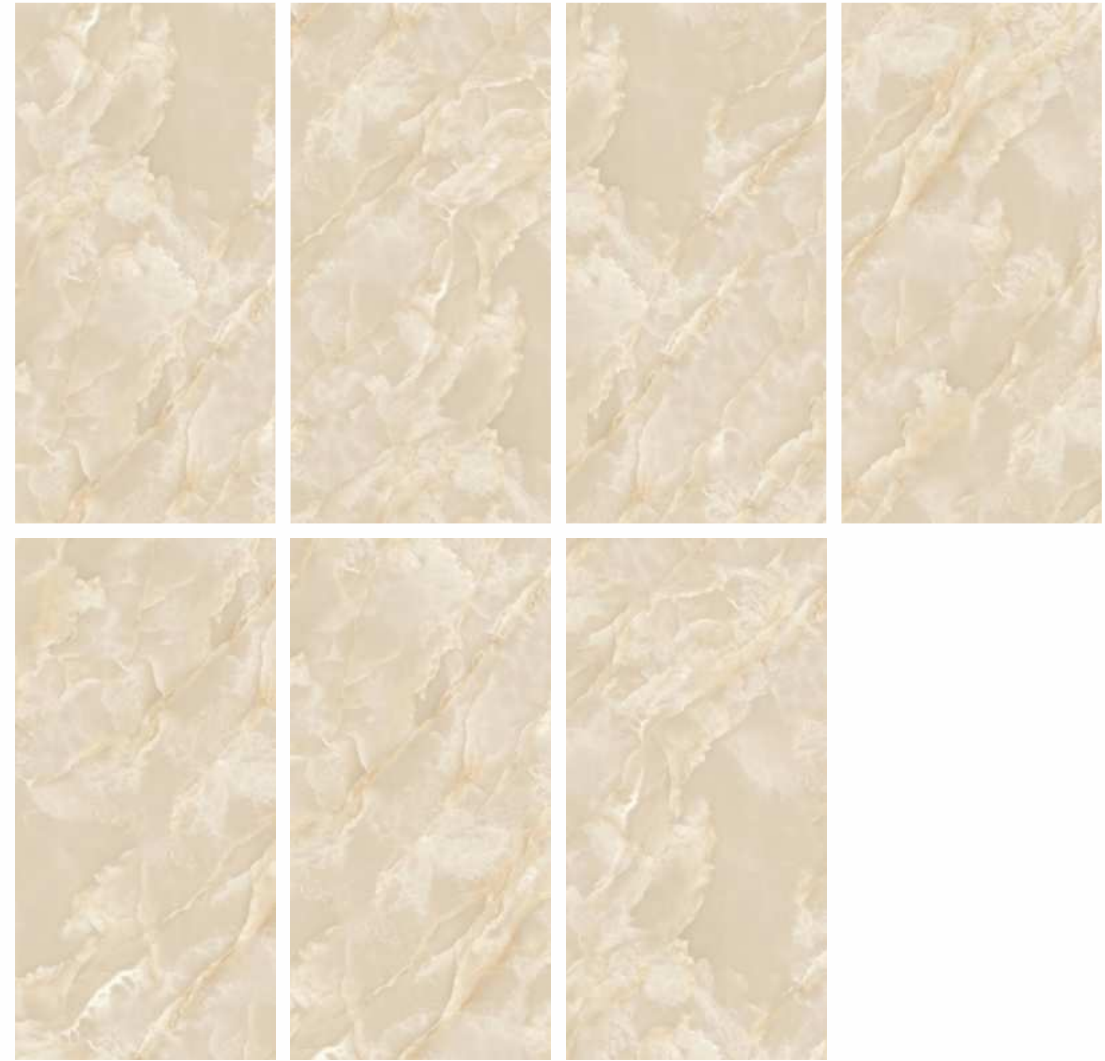

| Wall & Floor
ONYX ORRA GREY

PEARL ONYX BIANCO

PEARL ONYX BIANCO

| Size
600x1200mm

| Surface
Glossy

| Random
07

| Floor
PEARL ONYX BIANCO

PEARL ONYX GREY