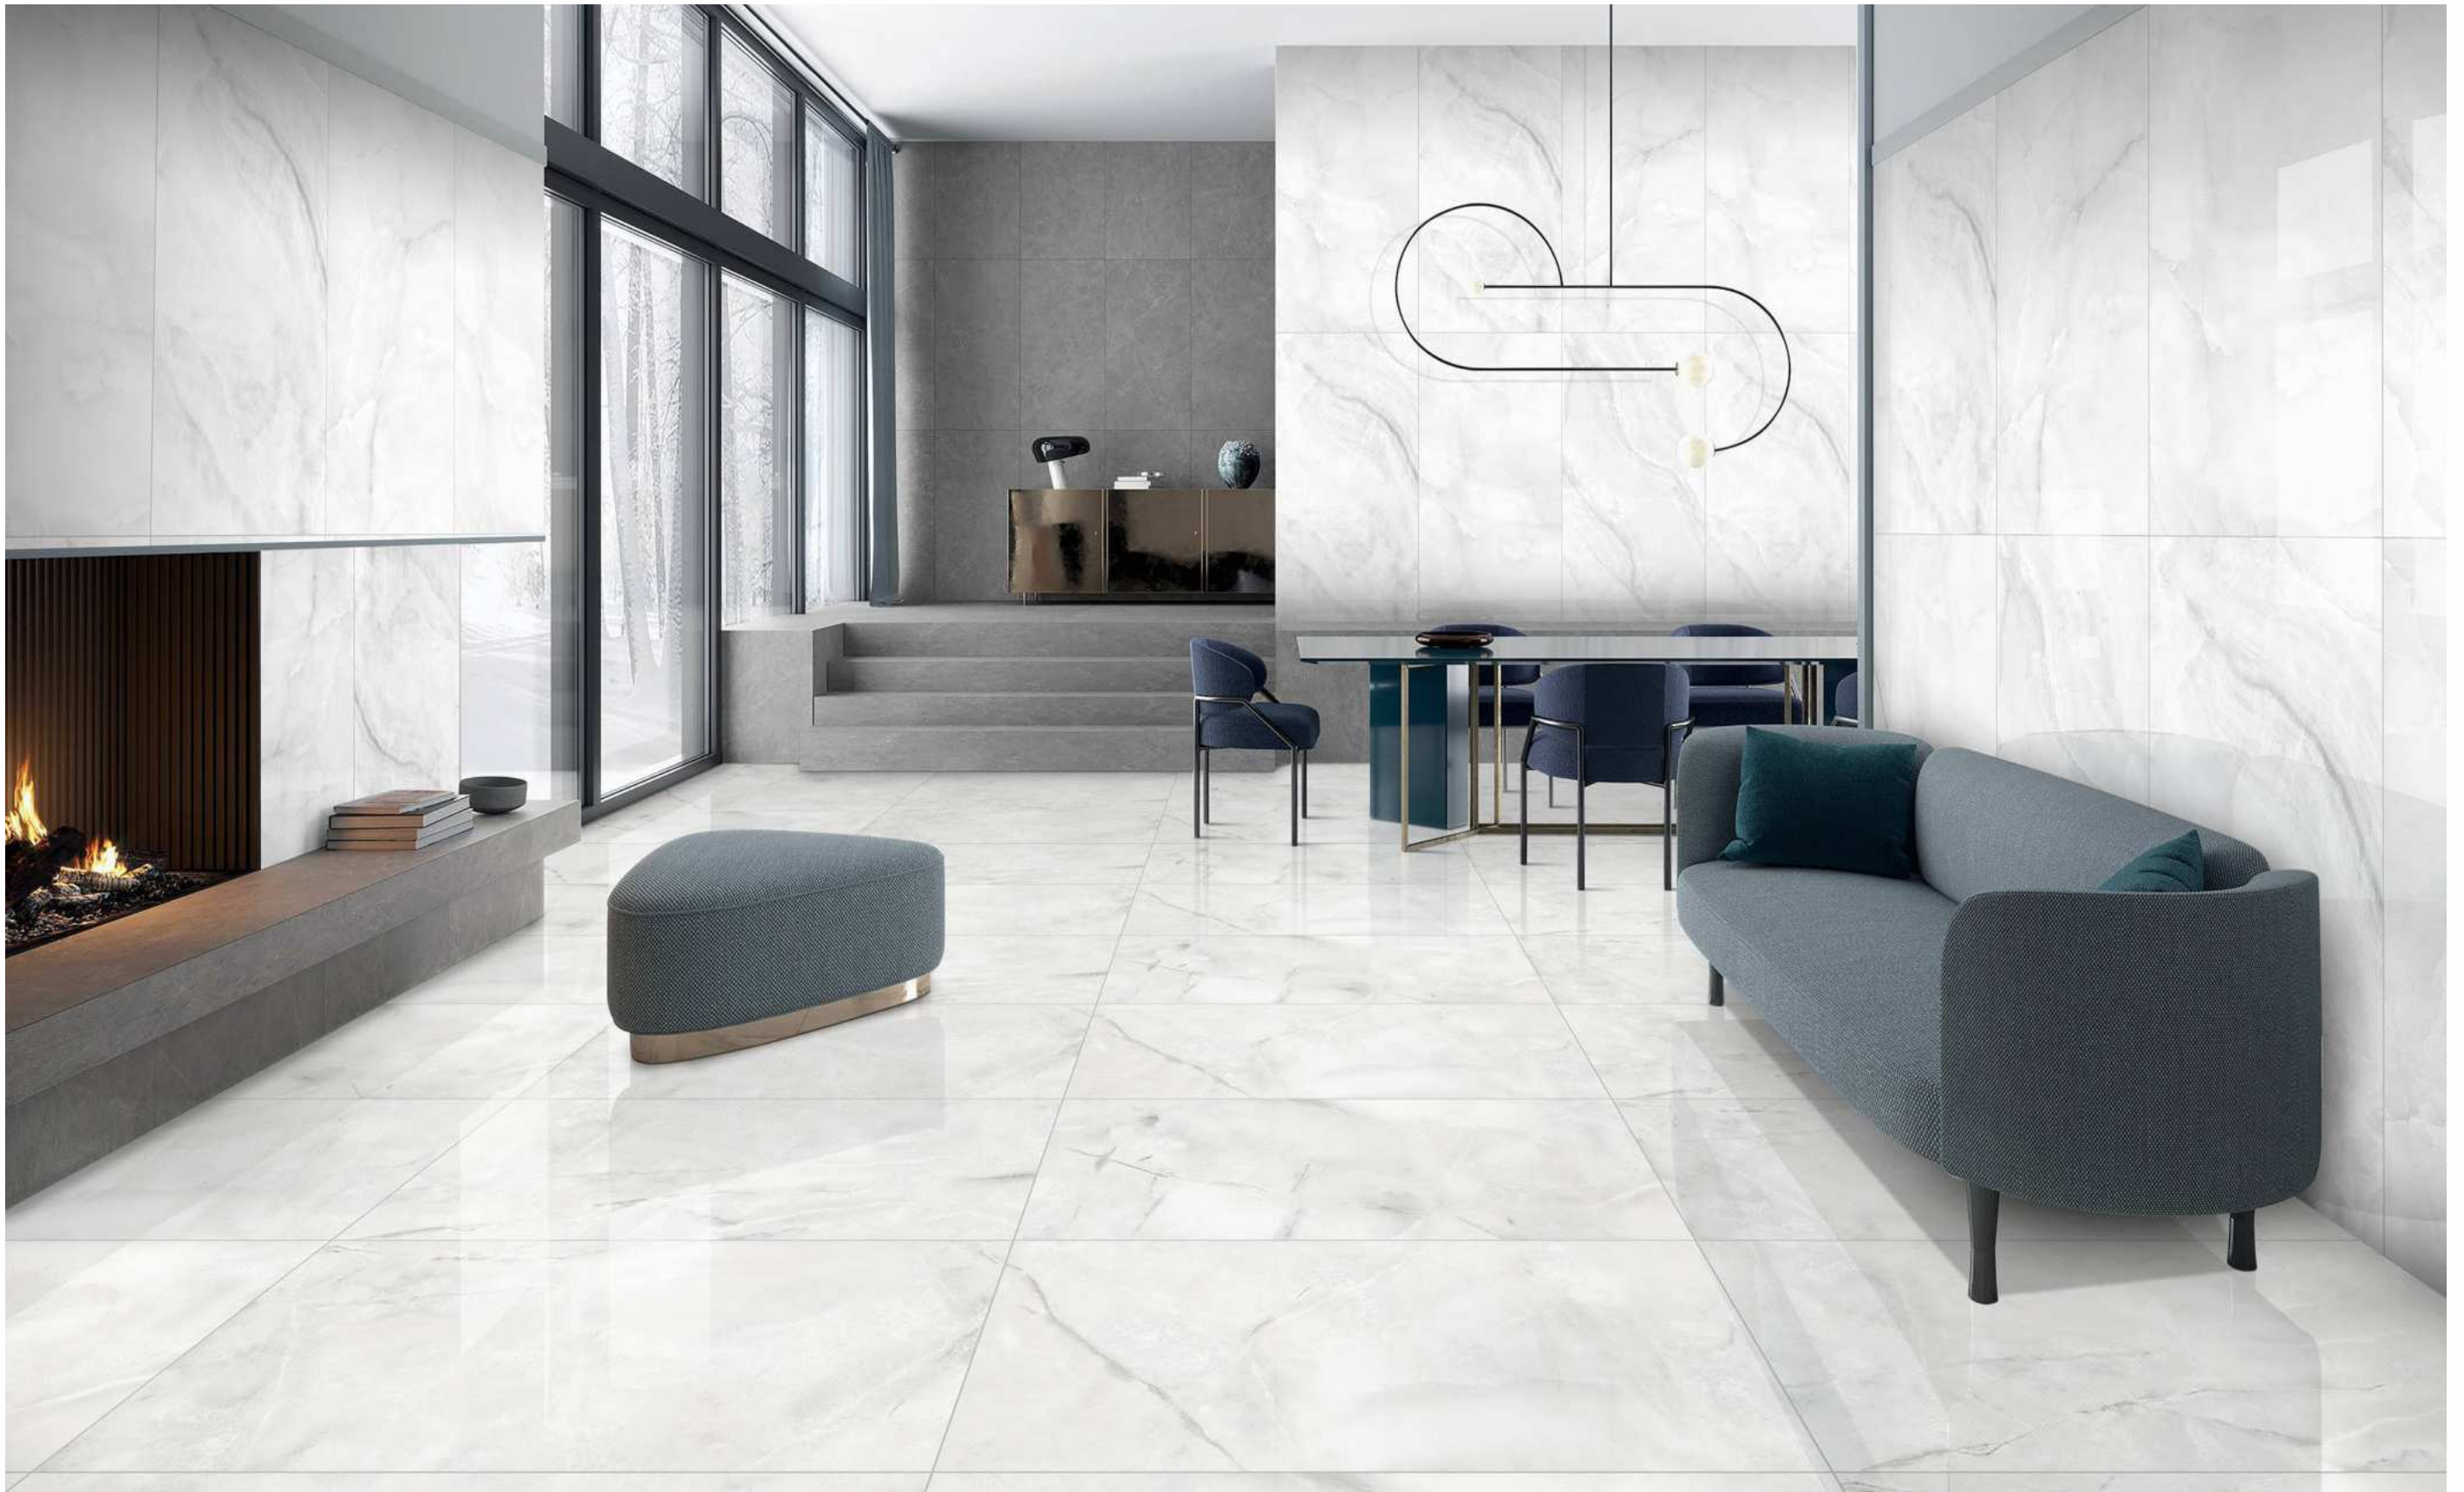

| Wall & Floor
ONIDA ONYX WHITE