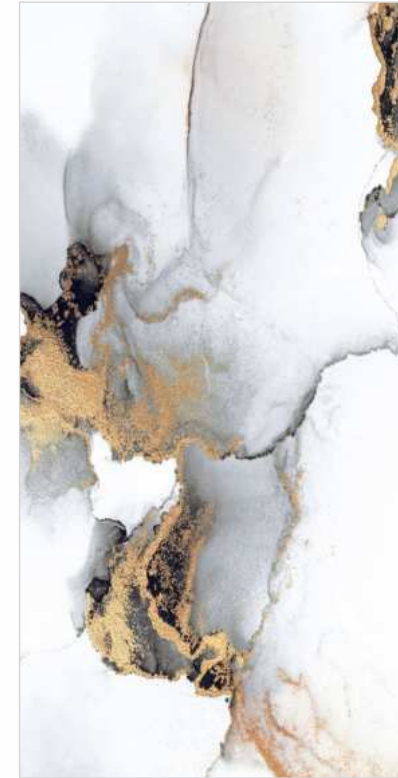

| Surface
Semi Highgloss

| Random
03

ST-035

SEMI
HIGHGLOSS
COLLECTION

ST-035

| Size
600x1200mm

| Surface
Semi Highgloss

| Random
04