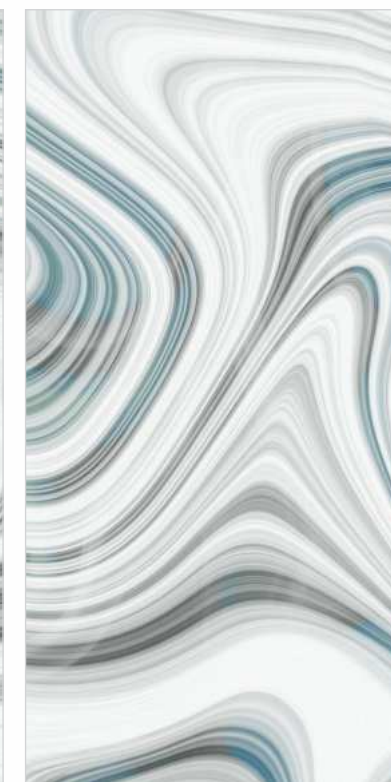

| Random
02

ST-019

SEMI
HIGHGLOSS
COLLECTION

ST-019

| Size
600x1200mm

| Surface
Semi Highgloss

| Random
03

ST-023

ST-023

| Size
600x1200mm

| Surface
Semi Highgloss

| Random
03

ST-024

SEMI
HIGHGLOSS
COLLECTION

ST-024

| Size
600x1200mm