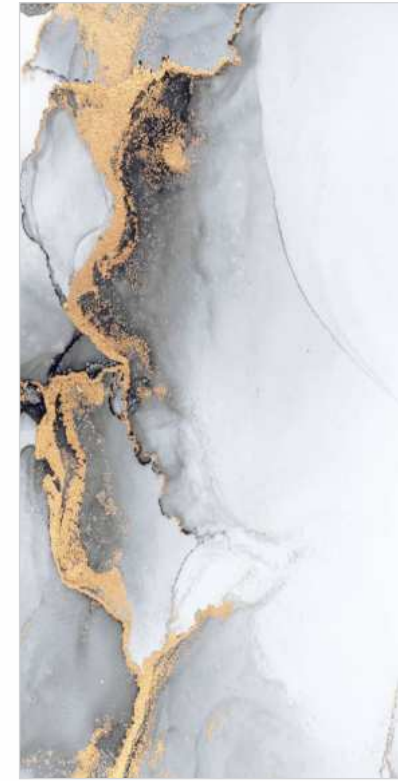

| Surface
Semi Highgloss

| Random
03

ST-035

SEMI
HIGHGLOSS
COLLECTION

ST-035

| Size
600x1200mm

| Surface
Semi Highgloss

| Random
04