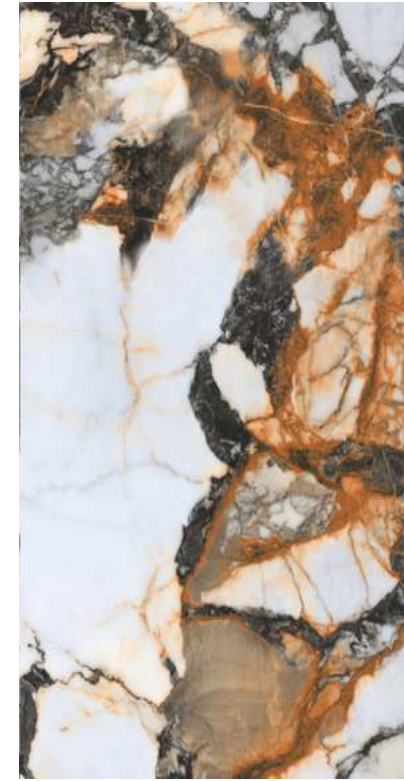

| Random
03

| Wall & Floor
NESTO WHITE

SEMI
HIGHGLOSS
COLLECTION

TAJ

SEMI
HIGHGLOSS
COLLECTION

TAJ

| Size
600x1200mm

| Surface
Semi Highgloss

| Random
04

| Wall
TAJ

SEMI
HIGHGLOSS
COLLECTION

**WHITE
PANDA**

**SEMI
HIGHGLOSS
COLLECTION**

WHITE PANDA

| Size 600x1200mm | Surface Semi Highgloss | Random 08

| Wall & Floor
WHITE PANDA