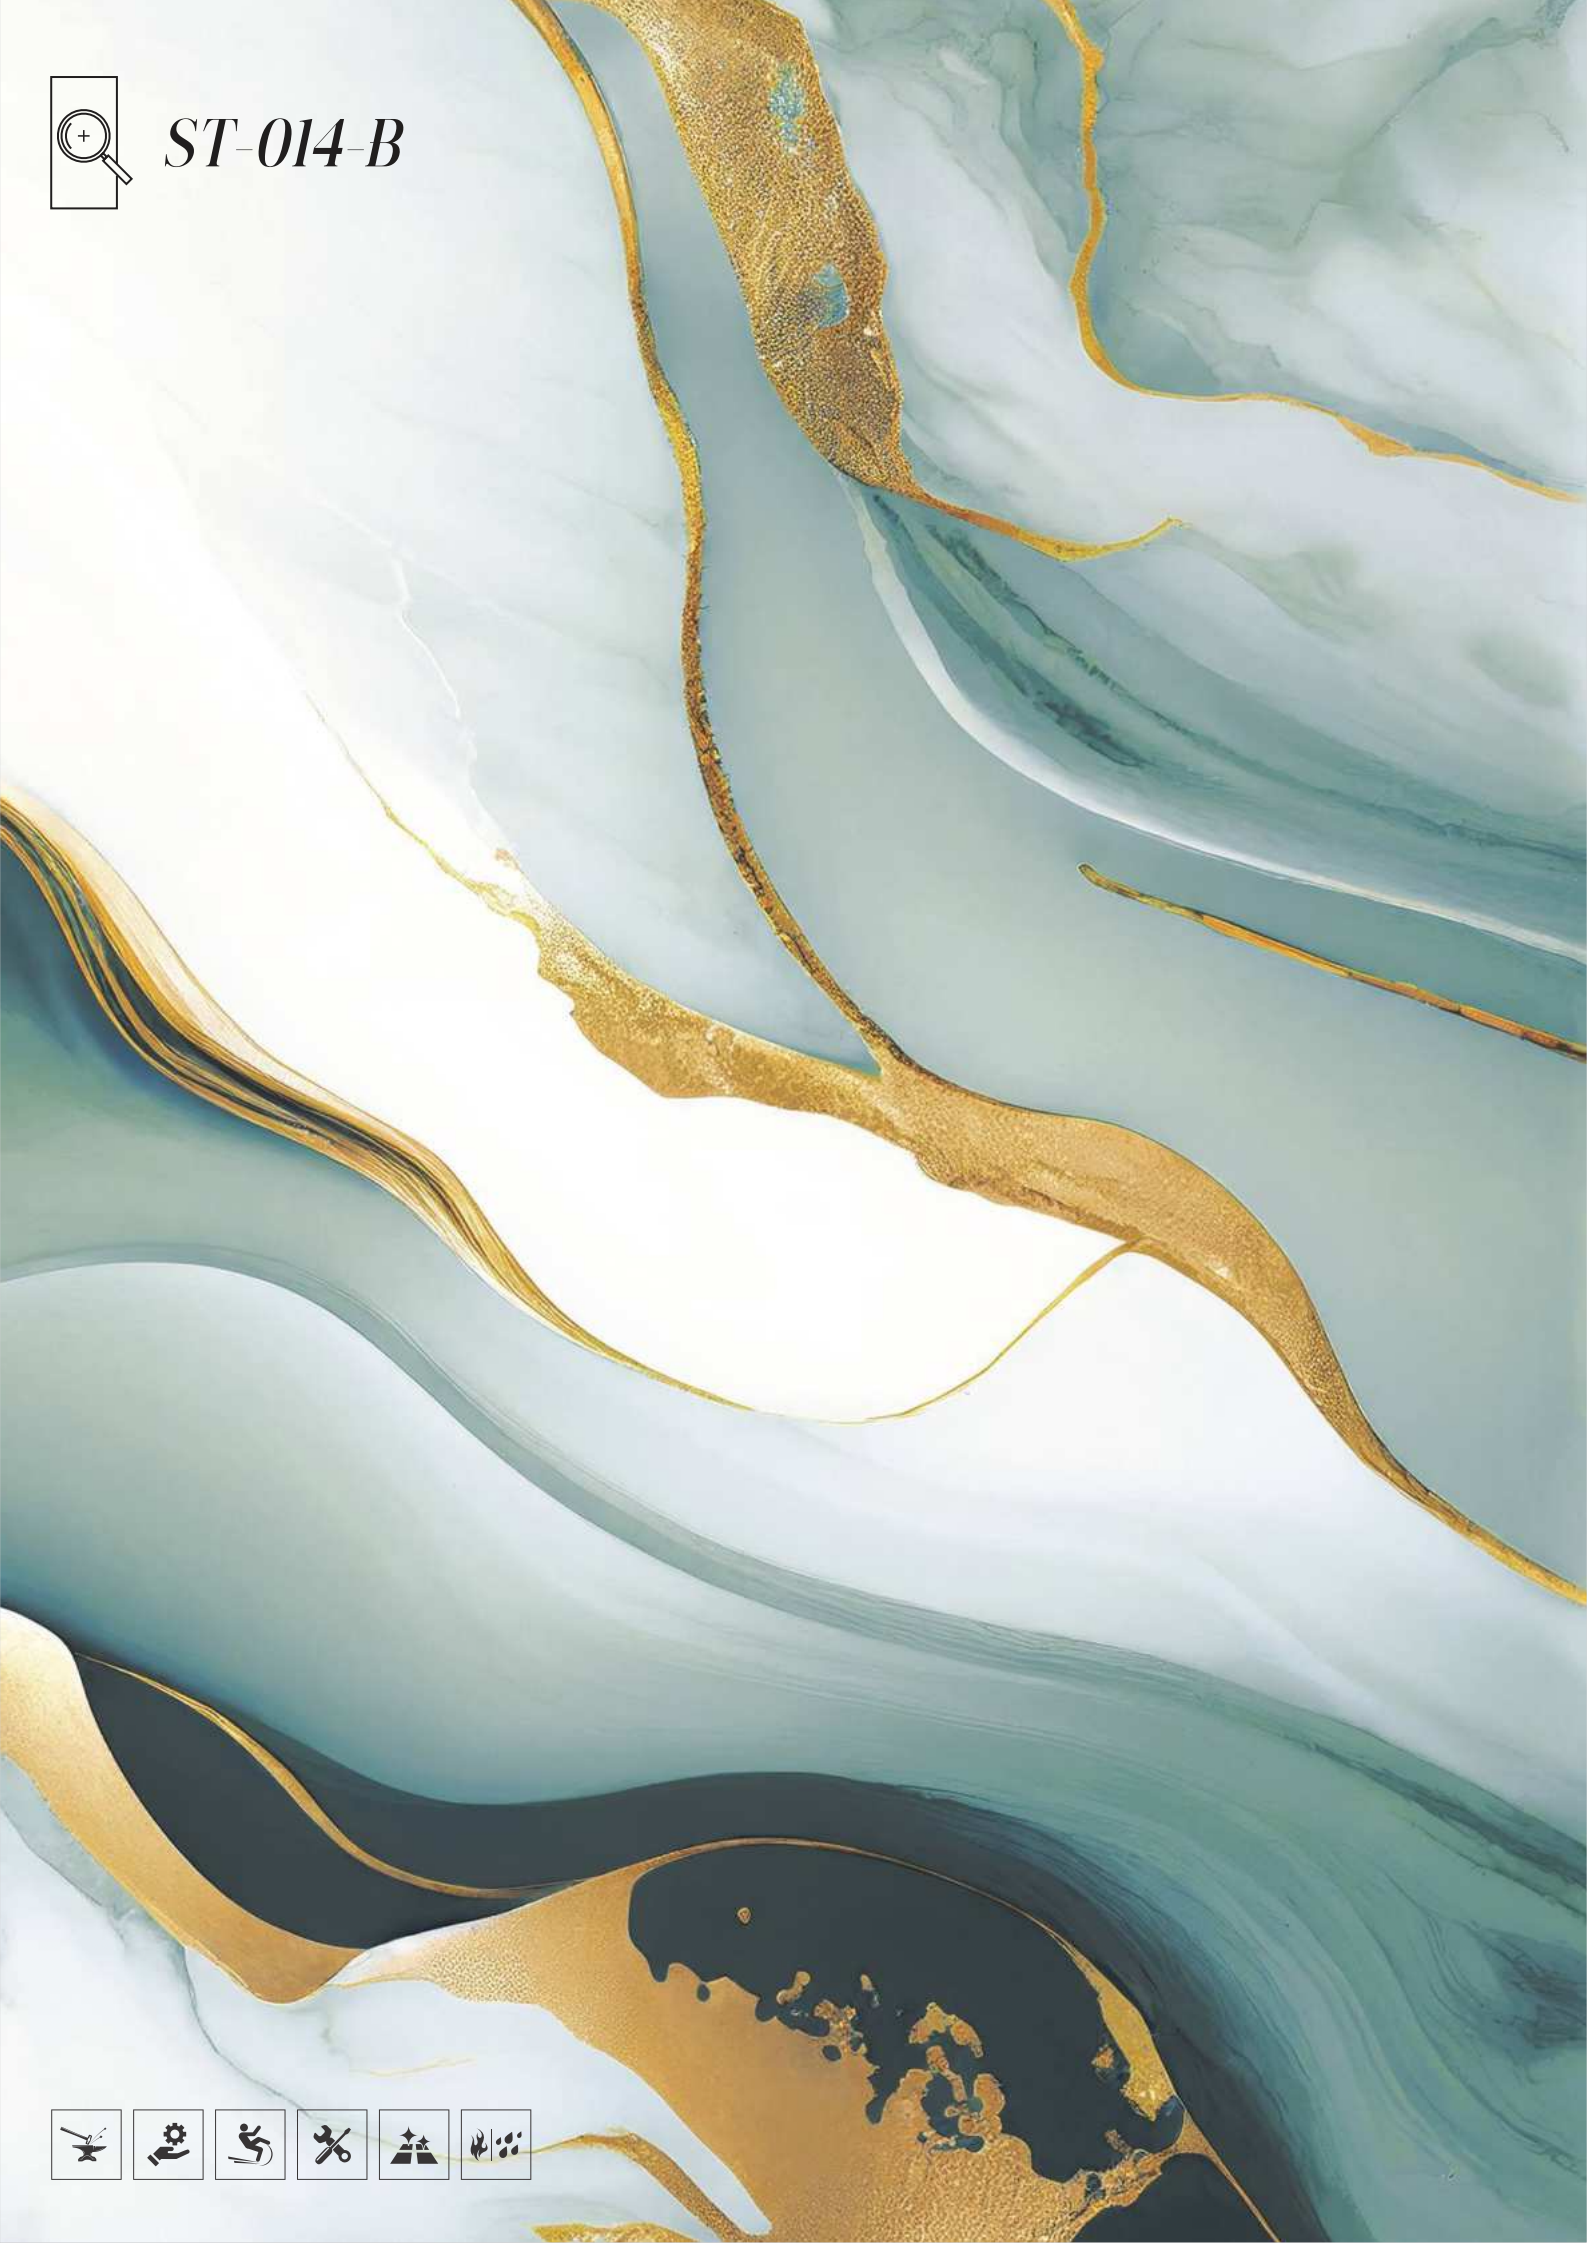

ST-014-B

SEMI
HIGHGLOSS
COLLECTION

ST-014-B

| Size
600x1200mm

| Surface
Semi Highgloss

| Random
03