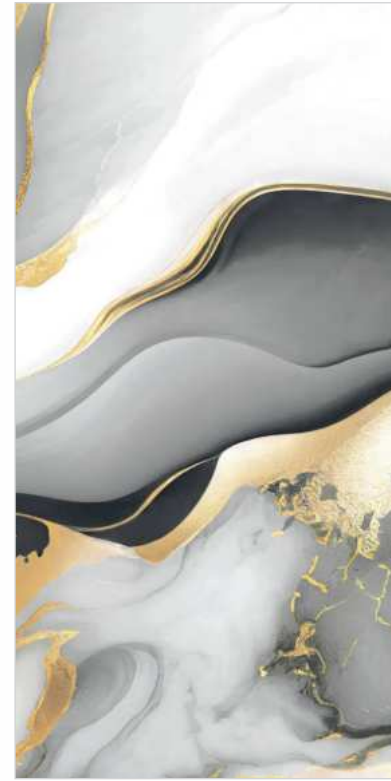

SEMI
HIGHGLOSS
COLLECTION

ST-014-A