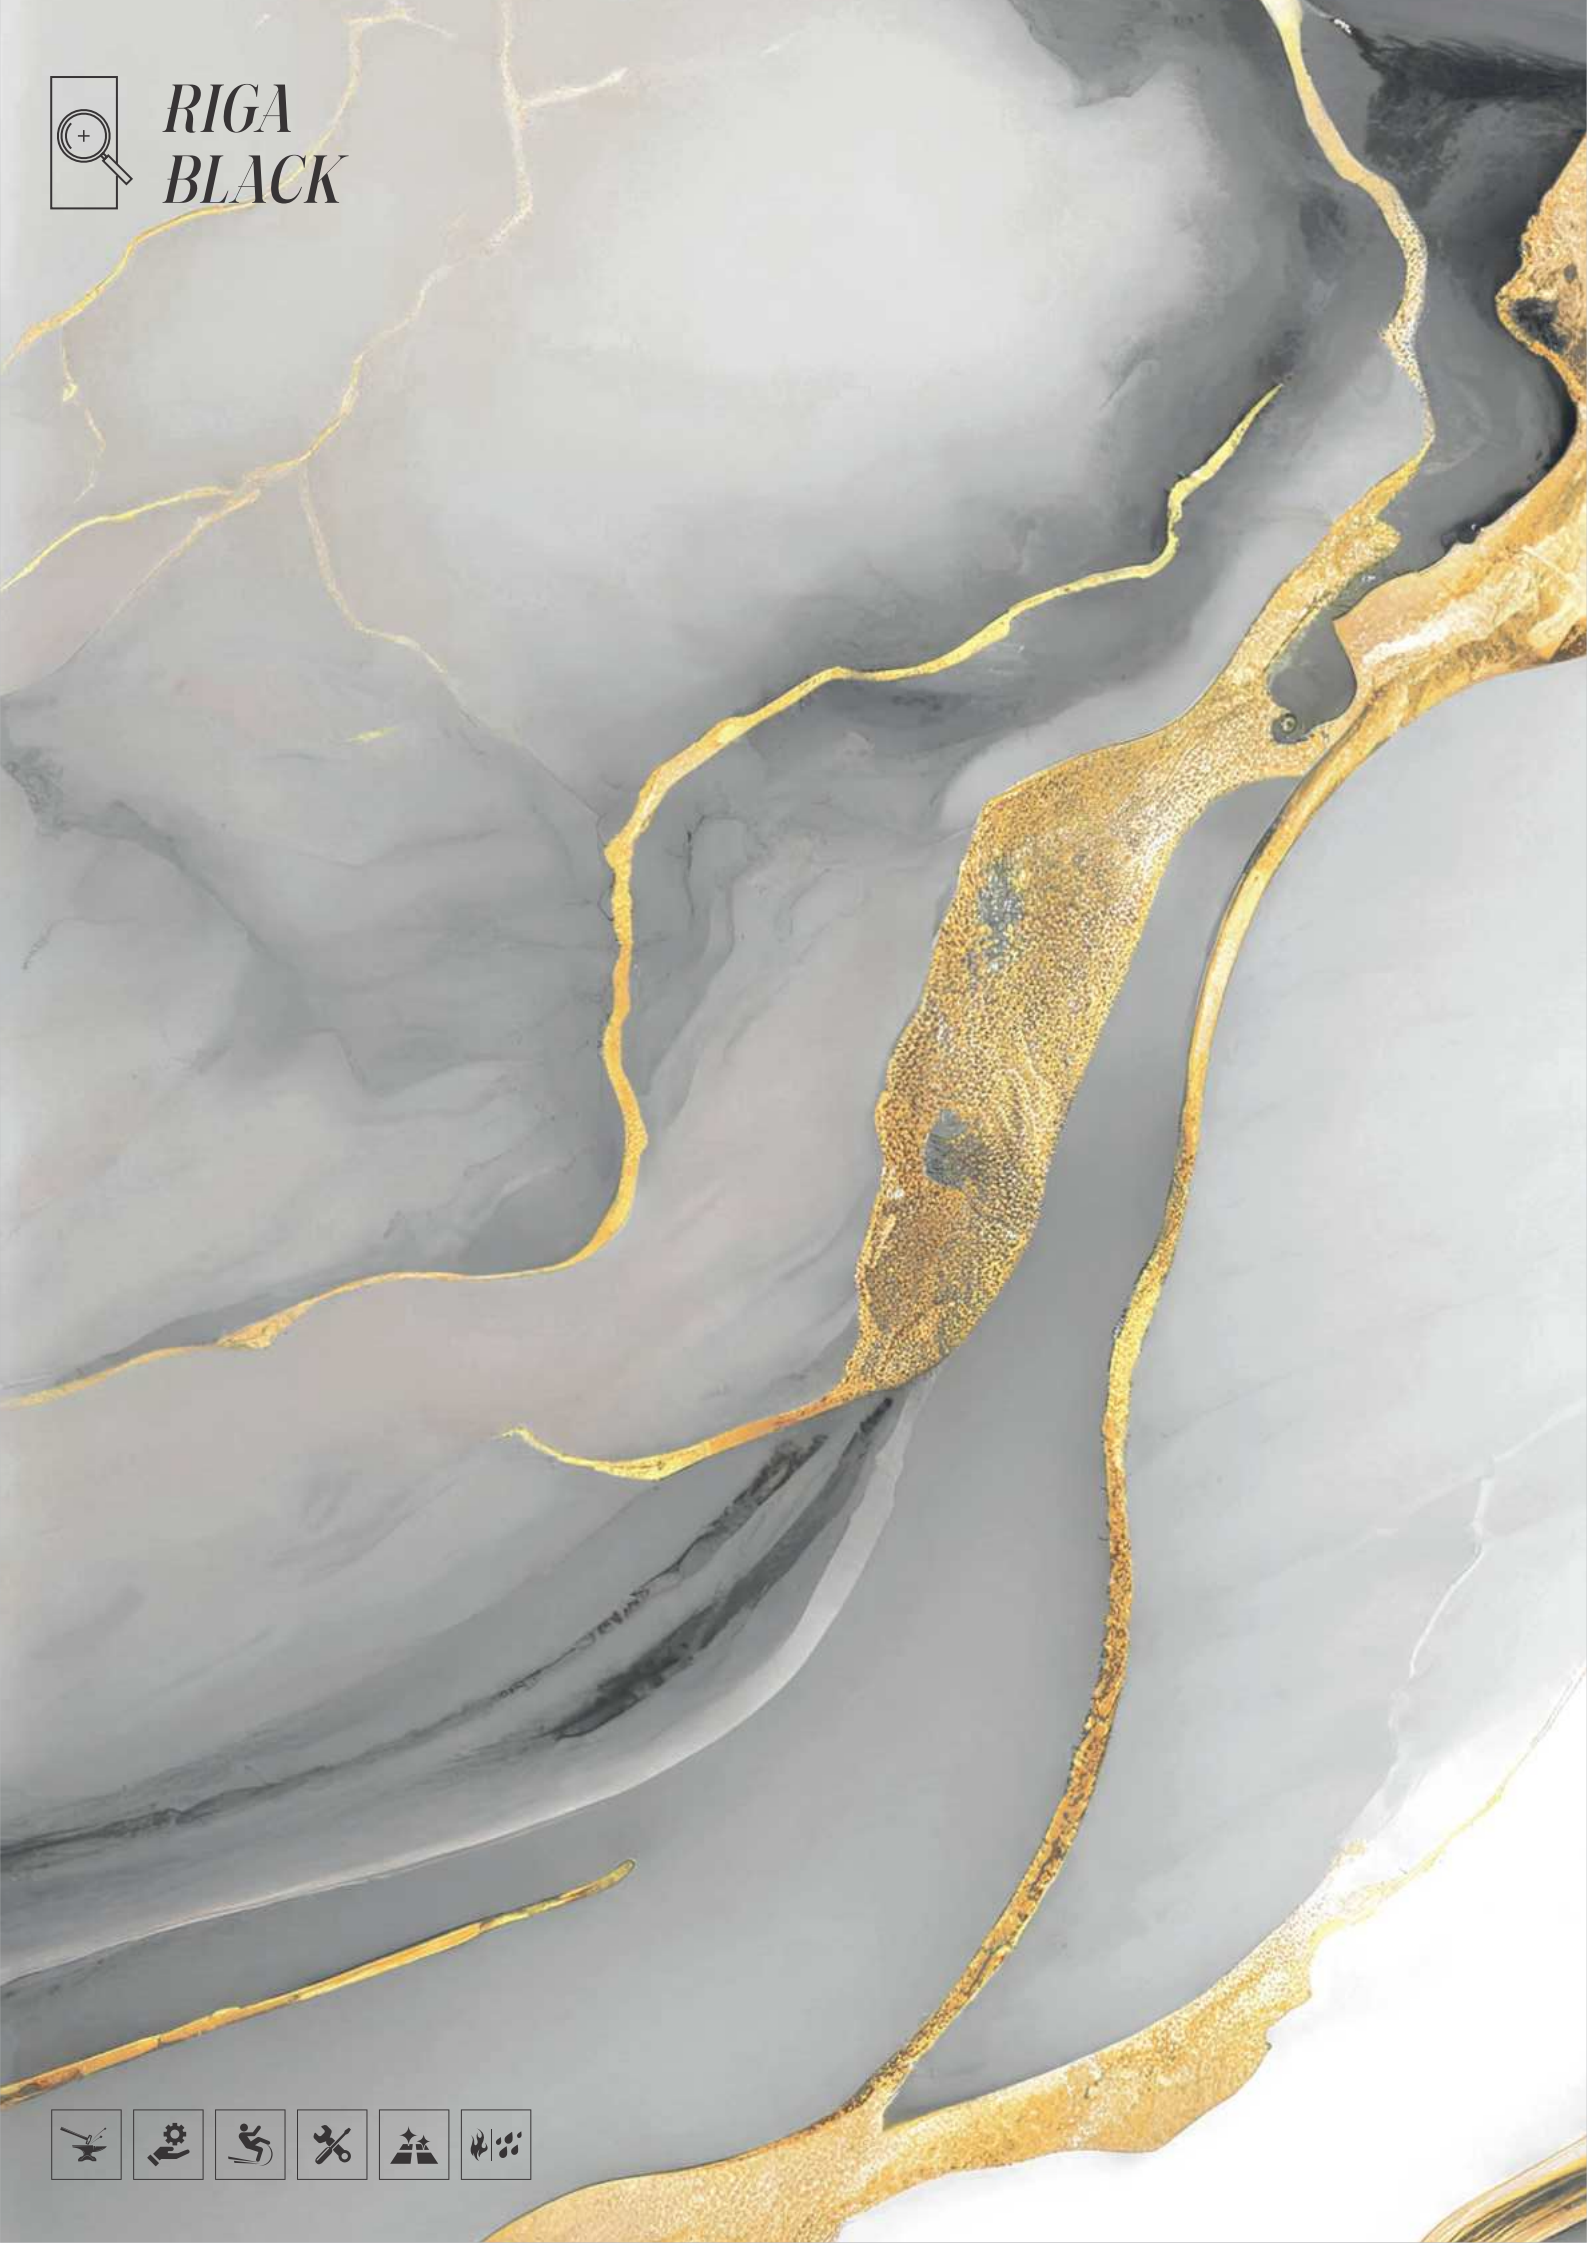

QUETO

| Size  
600x1200mm

| Surface  
Glossy

| Random  
02

LIQUID  
MARBLE  
COLLECTION

**RIGA  
BLACK**

**RIGA BLACK**

| Size  
600x1200mm