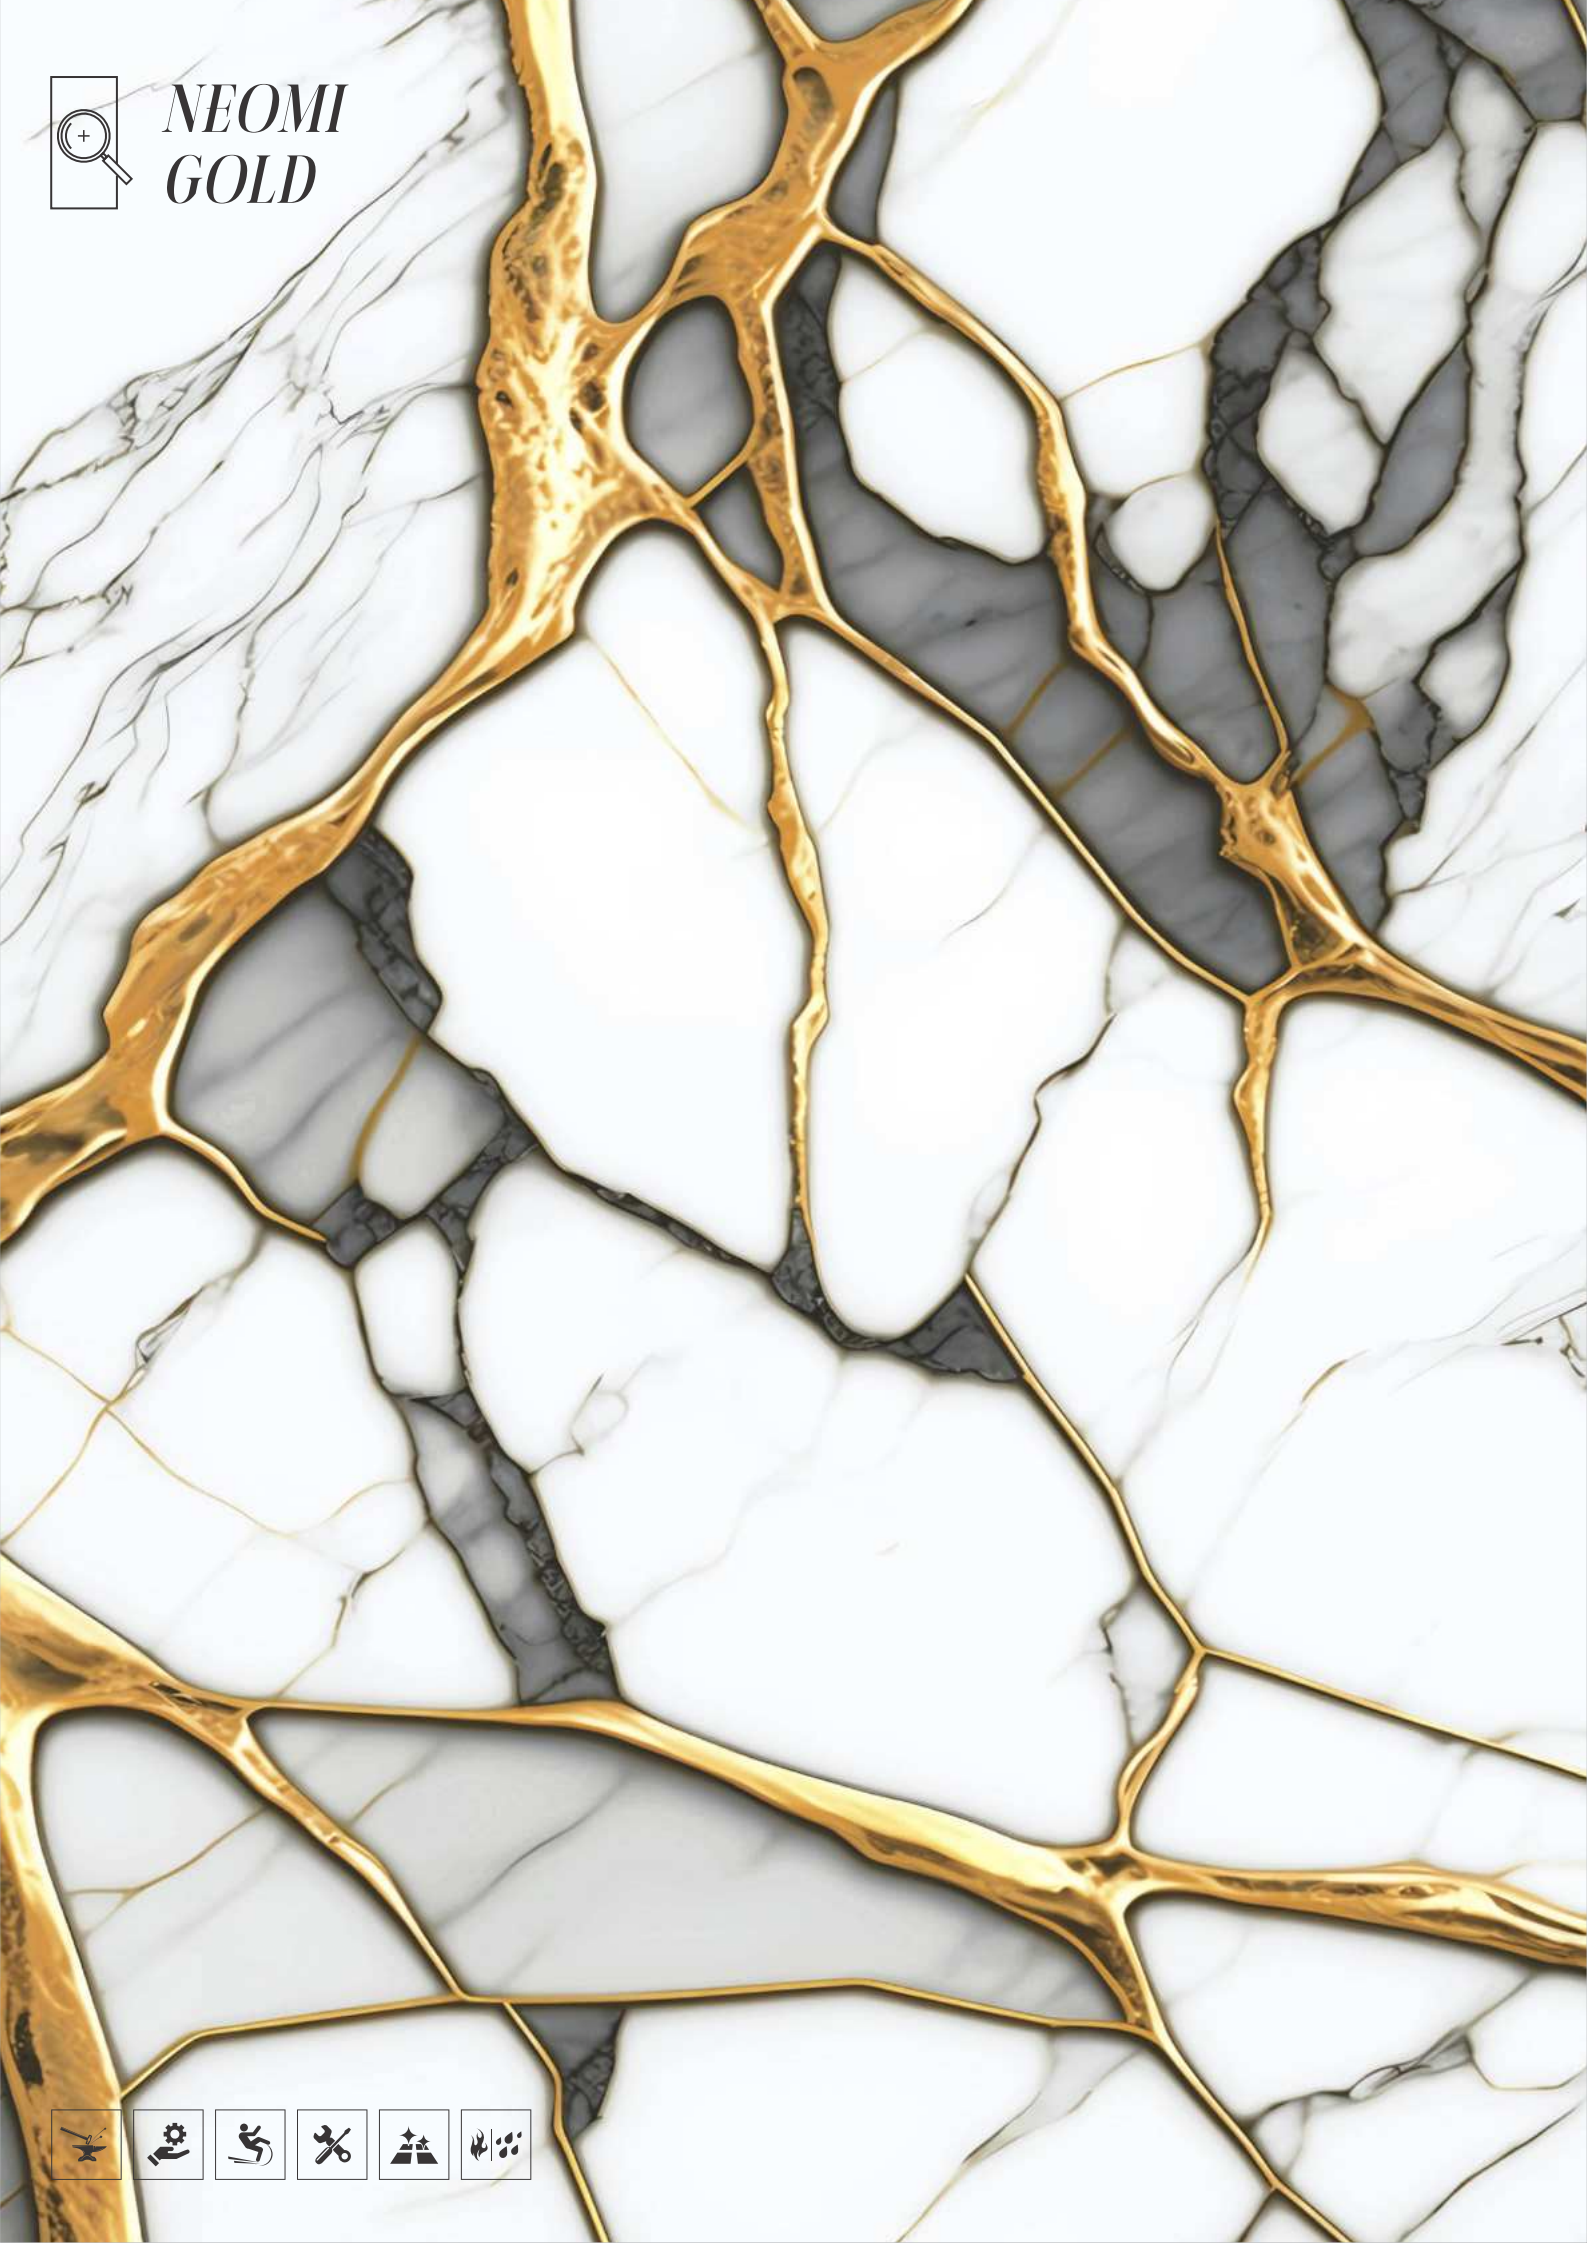

| Size  
600x1200mm

| Surface  
Glossy

| Random  
02

NEOMI  
GOLD

NEOMI GOLD

| Size  
600x1200mm

| Surface  
Glossy

| Random  
03