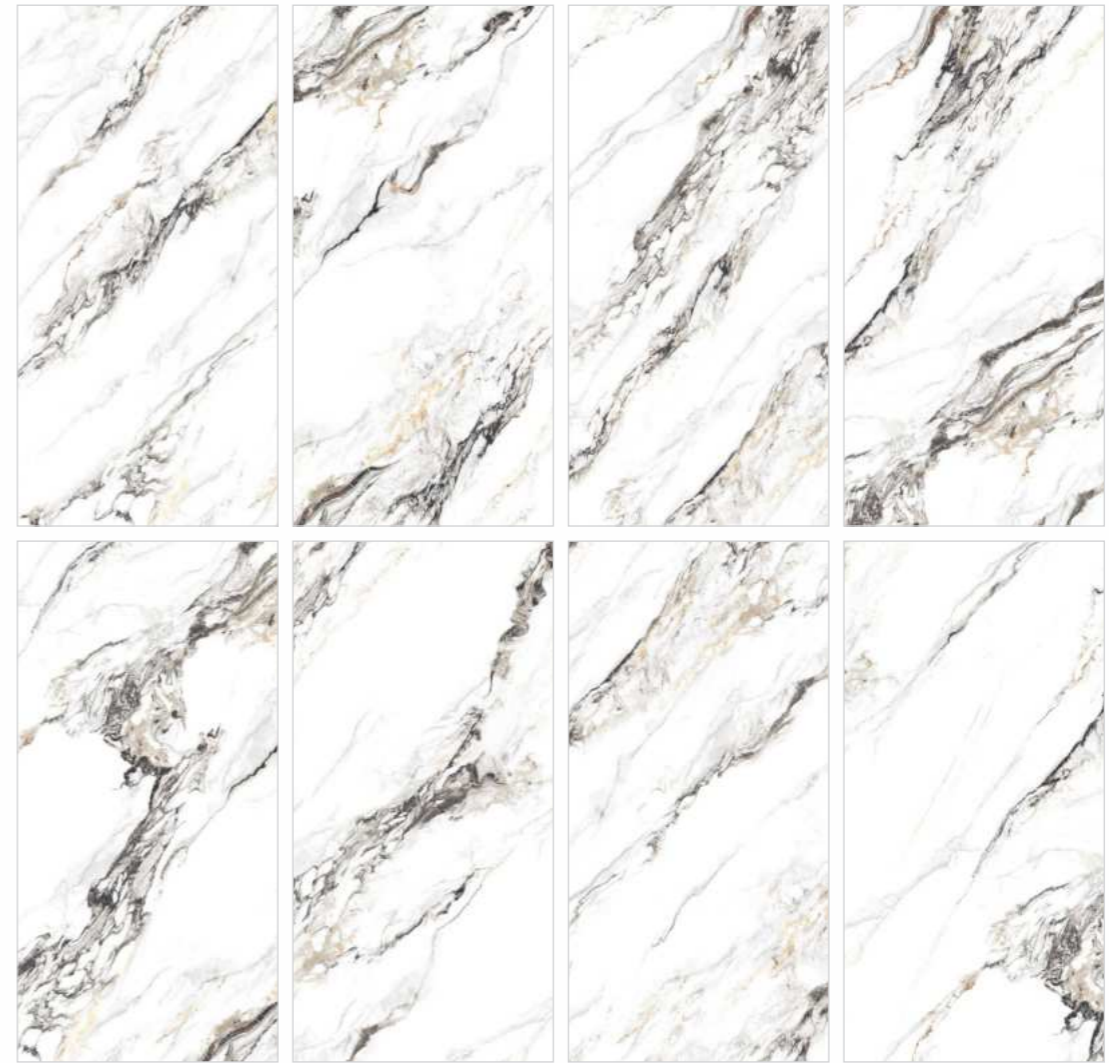

**CRASH
NATURAL**

SATUARIO
COLLECTION

CRASH NATURAL

| Size
600x1200mm

| Surface
Glossy

| Random
08