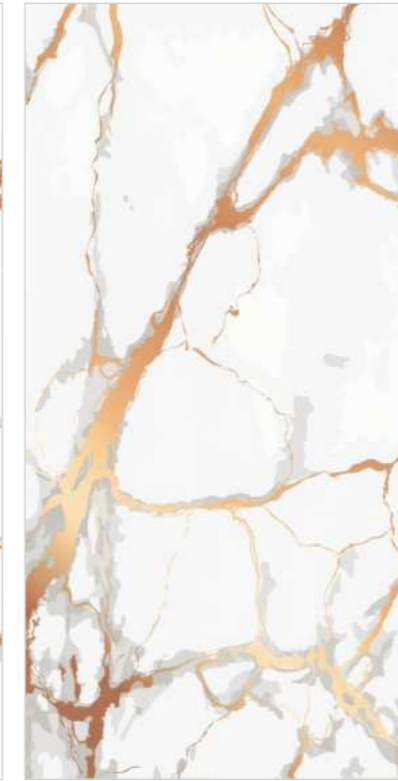

**CROWN SATUARIO**

| Size  
600x1200mm

| Surface  
Glossy

| Random  
06

**ELETRIC  
WHITE**

**SATUARIO**  
COLLECTION

**ELETRIC WHITE**

| Size  
600x1200mm