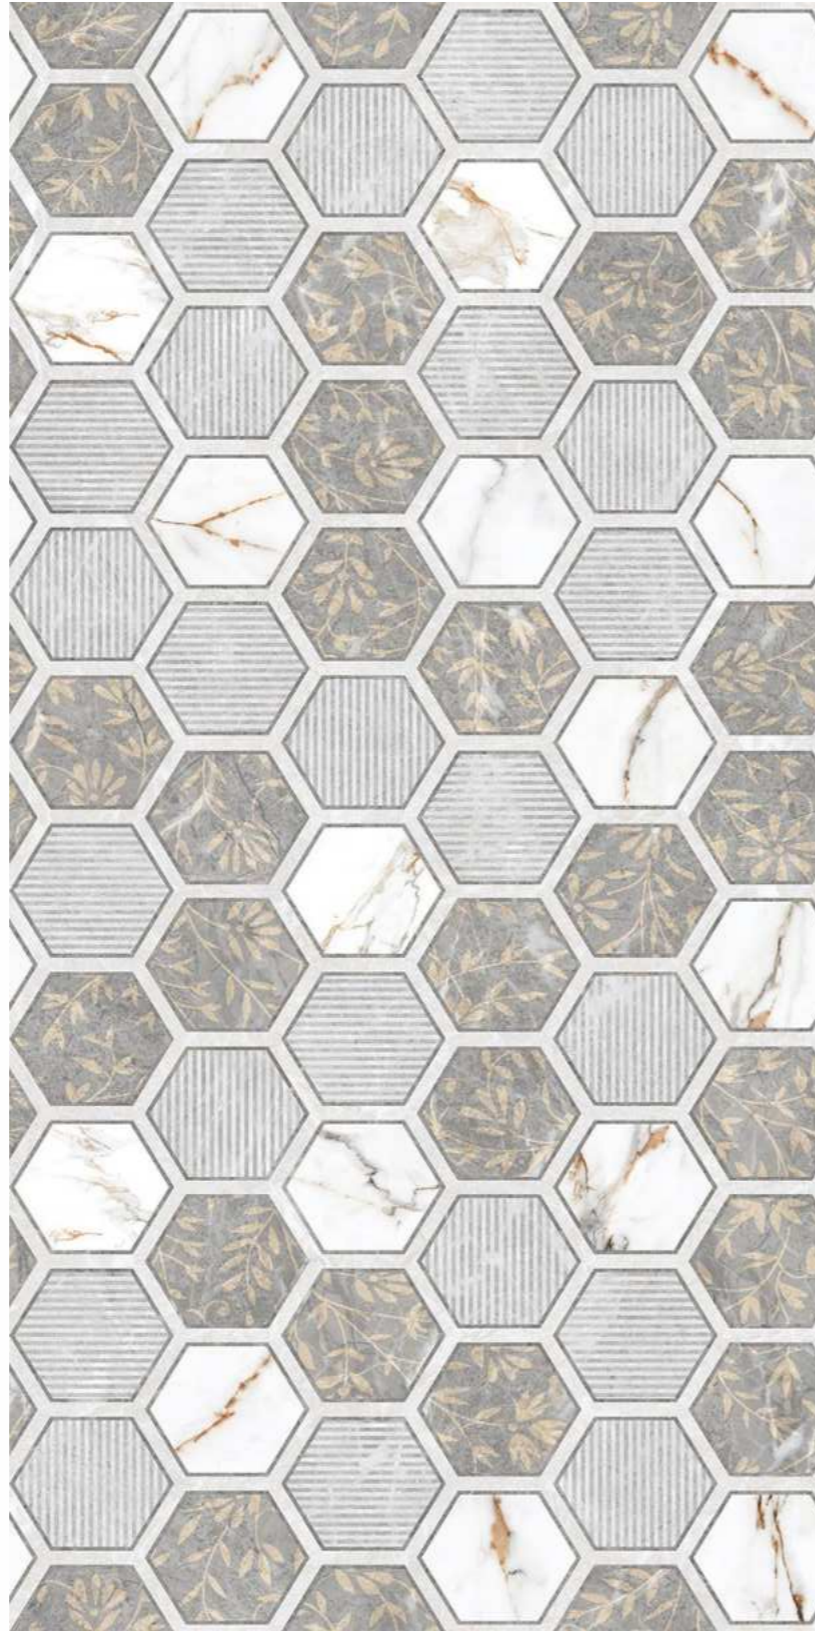

GLOSSY
DECOR
COLLECTION

|

600X1200mm

GLOSSY
DECOR
COLLECTION

**GLOSSY
DECOR
COLLECTION**

| Size
600x
1200mm

| Surface
Glossy

| Random
04

ALASKA DECOR

ALASKA LIGHT R1

**GLOSSY
DECOR**
COLLECTION

| Size
600x
1200mm

| Surface
Glossy

| Random
04

ALBANIA DECOR

ALBANIA LIGHT R1

ALBANIA DARK R1

**GLOSSY
DECOR**
COLLECTION

| Size
600x
1200mm

| Surface
Glossy

| Random
04

BEAST DECOR

BEAST LIGHT R1

BEAST DARK R1

**GLOSSY
DECOR
COLLECTION**

| Size
600x
1200mm

| Surface
Glossy

| Random
03

BURLAP DECOR

BURLAP LIGHT R1

BURLAP DARK R1

**GLOSSY
DECOR
COLLECTION**