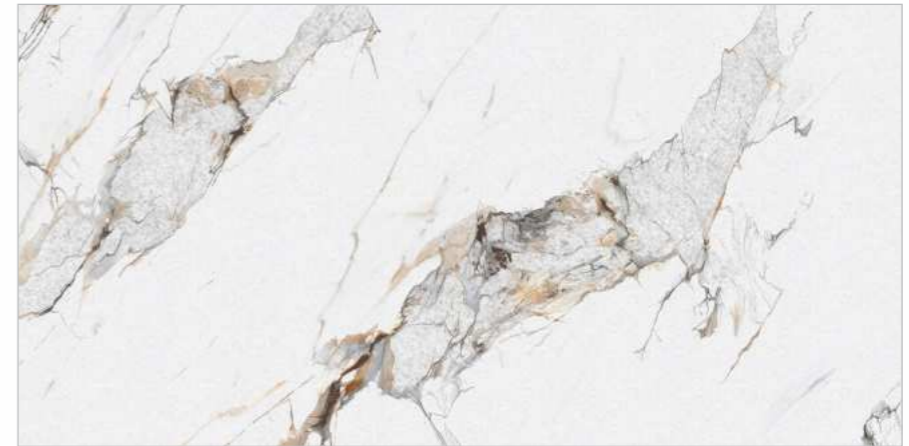

GLOSSY
DECOR
COLLECTION

|

600X1200mm

GLOSSY
DECOR
COLLECTION

**GLOSSY
DECOR
COLLECTION**

| Size
600x
1200mm

| Surface
Glossy

| Random
04

ALASKA DECOR

ALASKA LIGHT R1

**GLOSSY
DECOR**
COLLECTION

| Size
600x
1200mm

| Surface
Glossy

| Random
04

ALBANIA DECOR

ALBANIA LIGHT R1