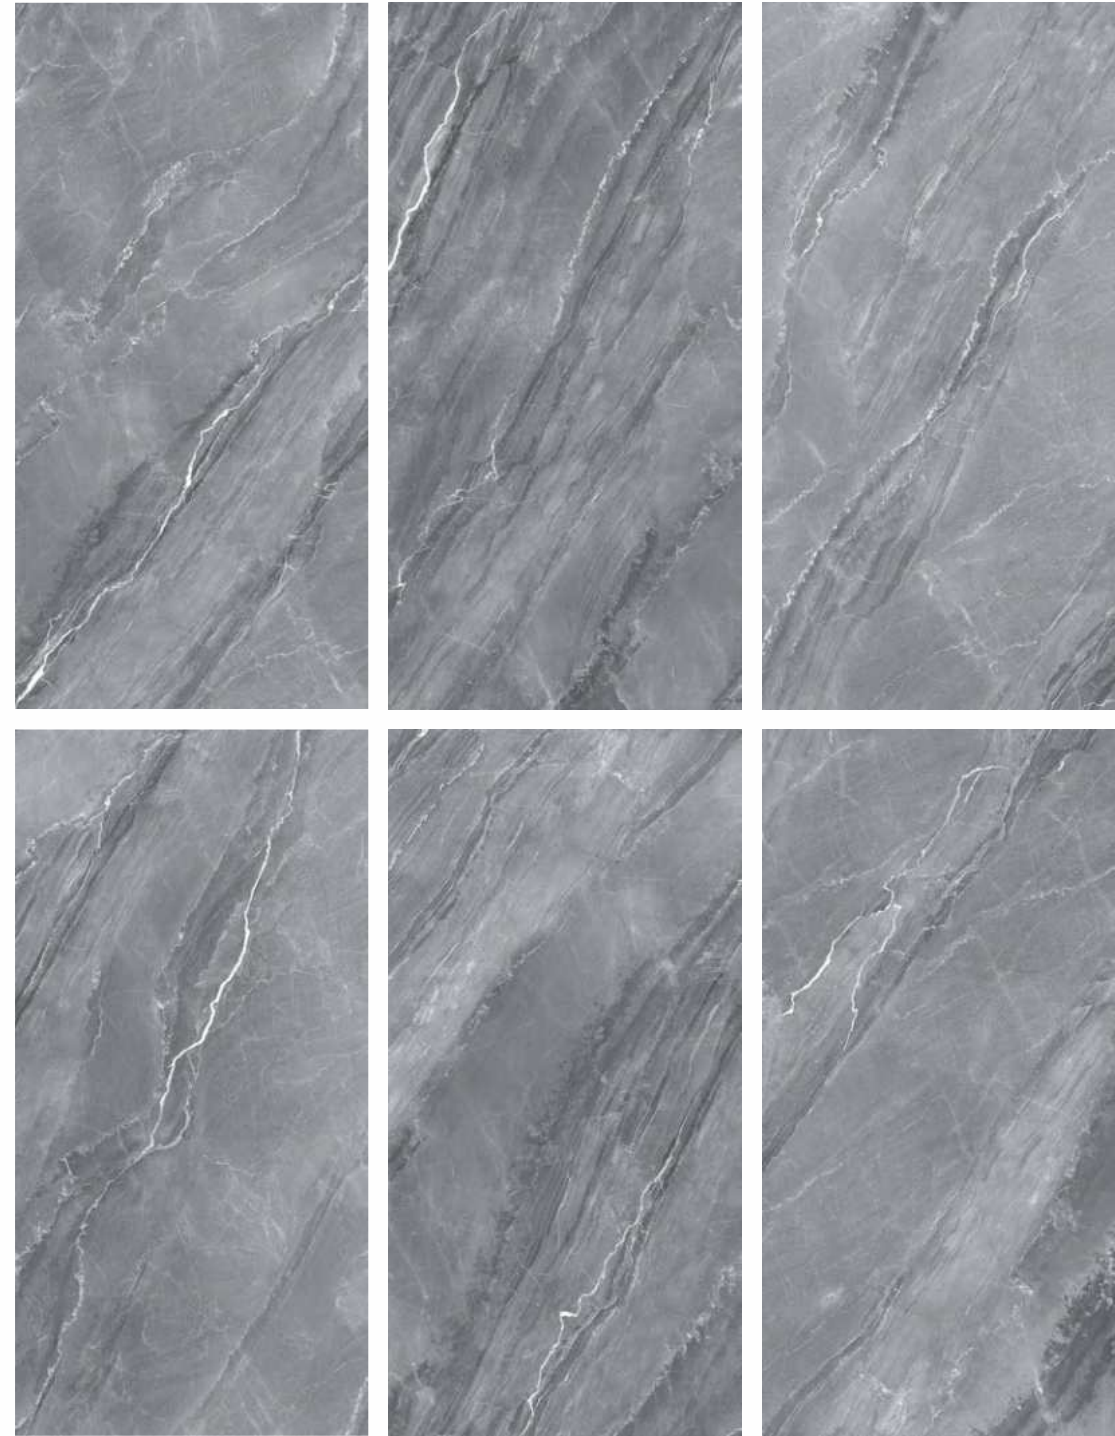

*MEDRID
DARK GREY*

POLISHED
COLLECTION

MEDRID DARK GREY

| Size
600x1200mm

| Surface
Glossy

| Random
06