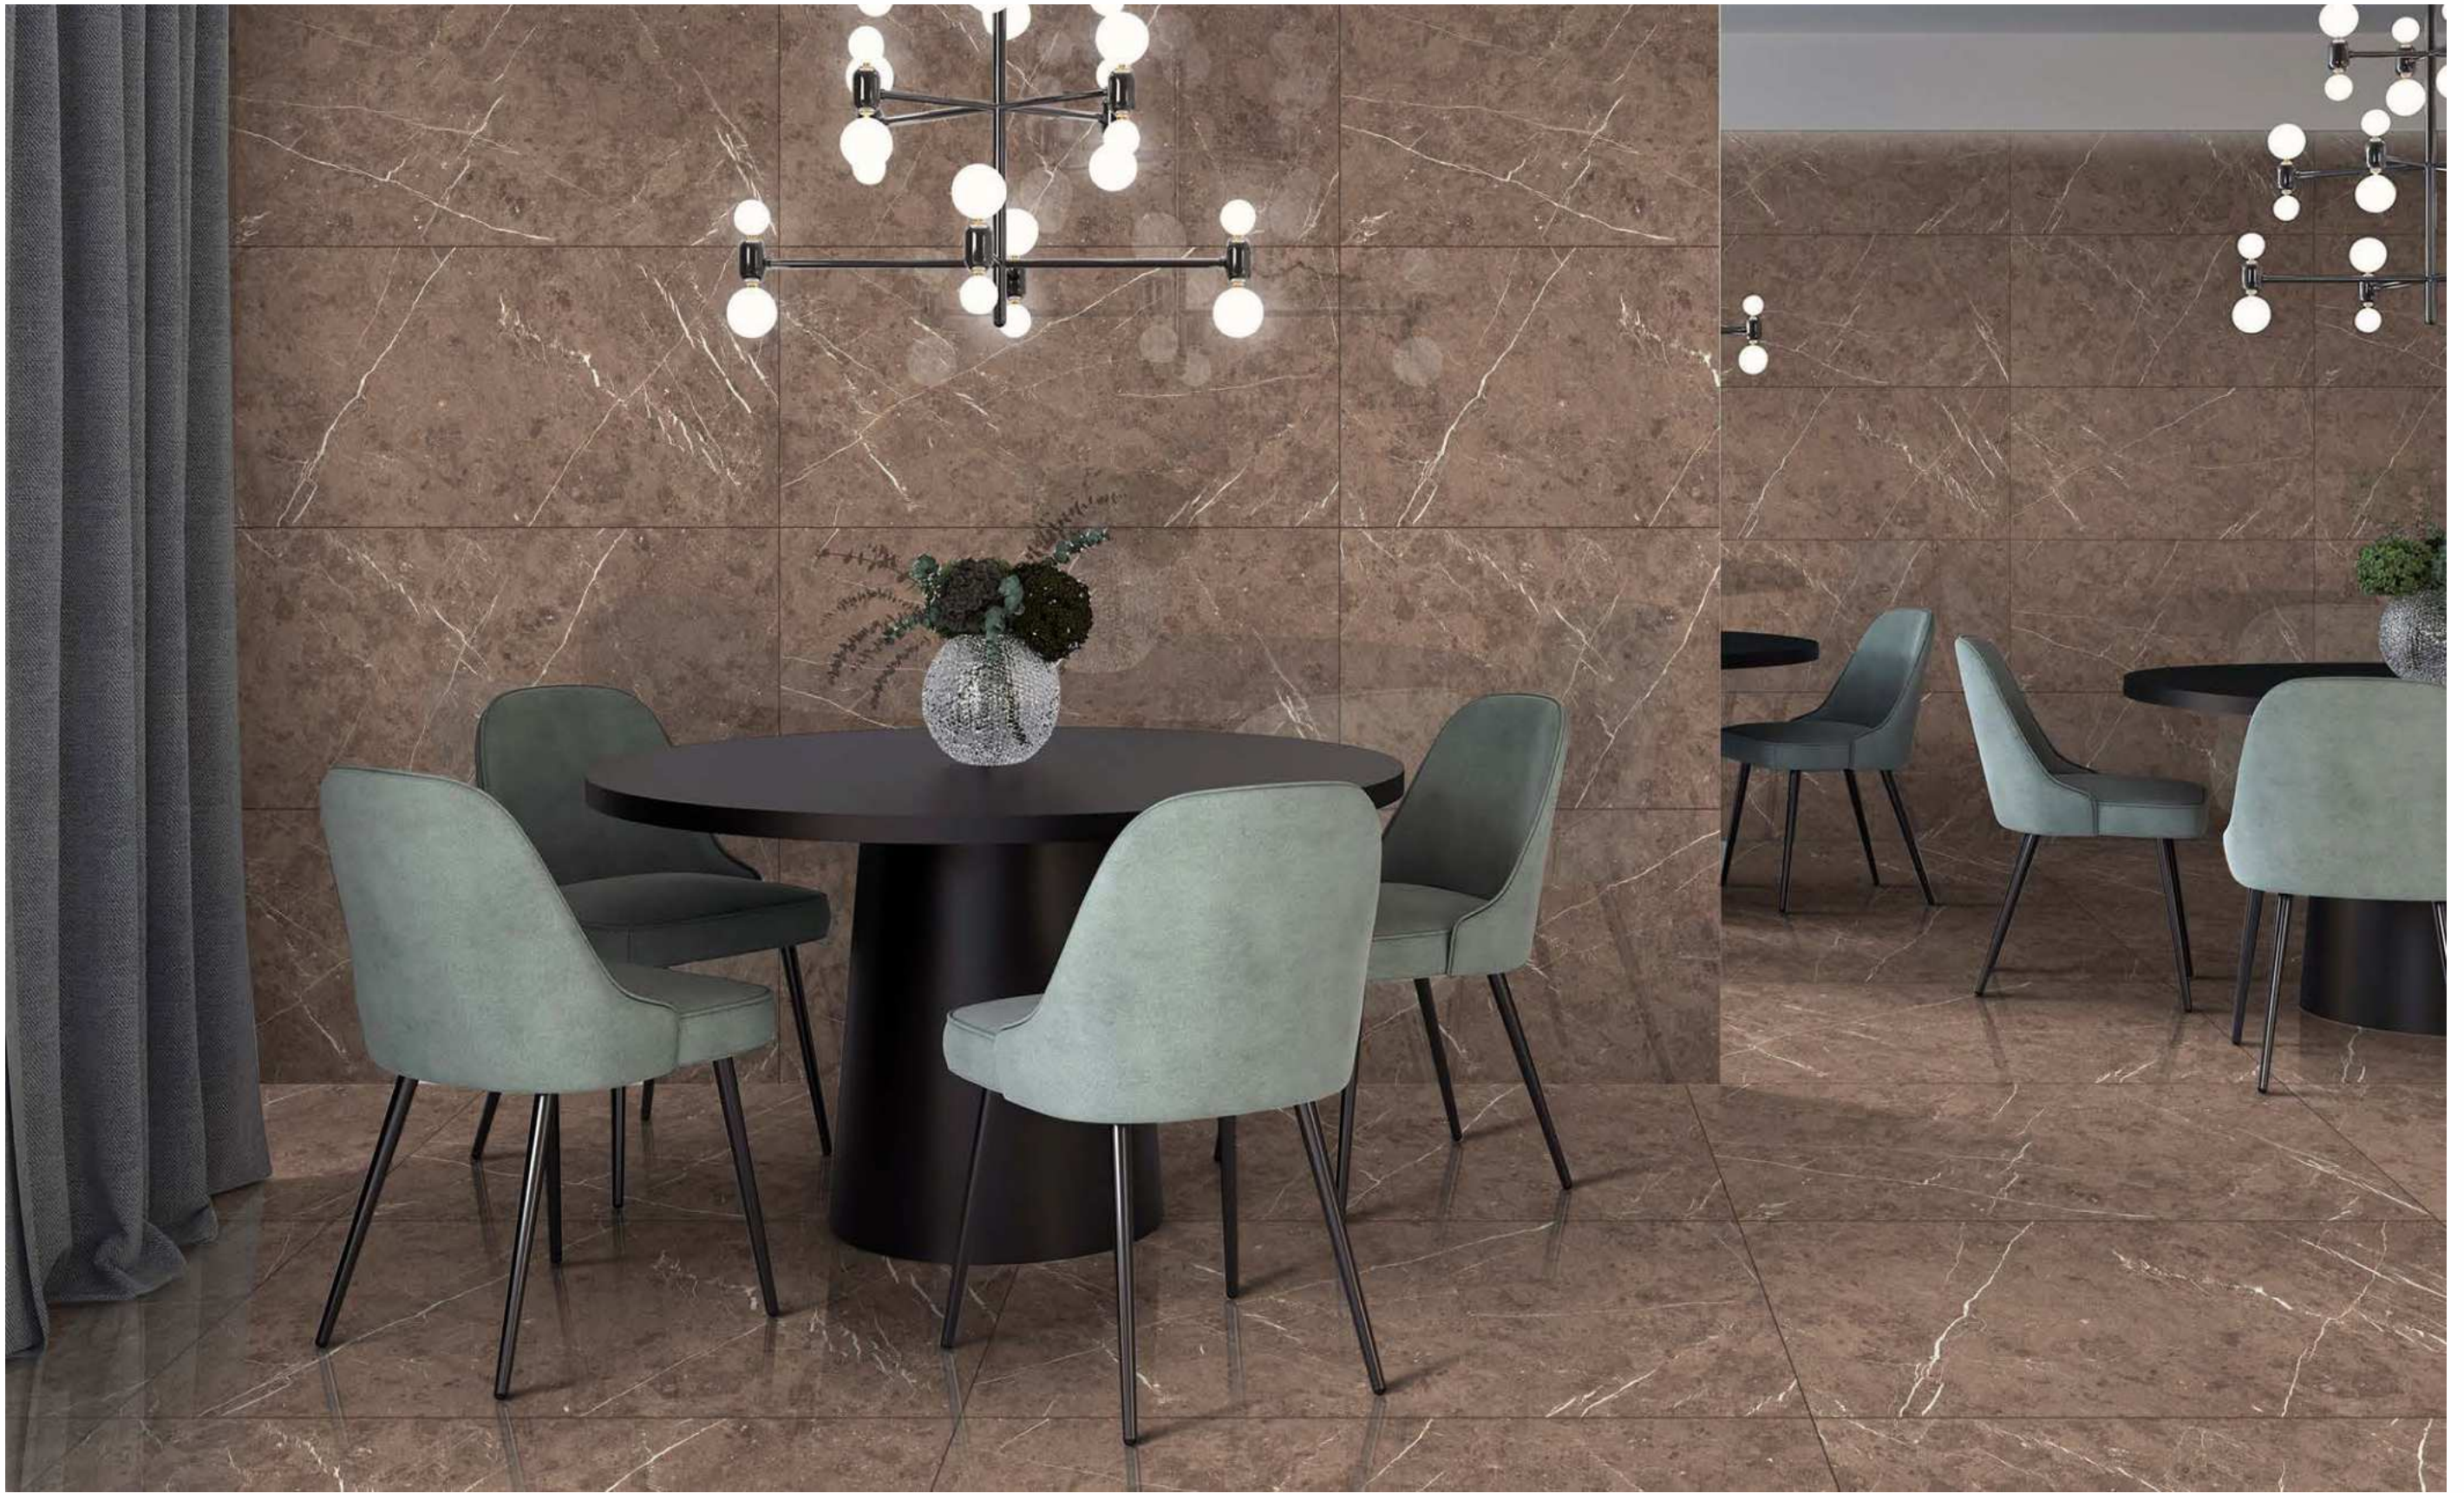

RICHMOND CHOCO

| Size
600x1200mm

| Surface
Glossy

| Random
04

| Wall & Floor
RICHMOND CHOCO

POLISHED
COLLECTION

**RICHMOND
GREY**

POLISHED
COLLECTION