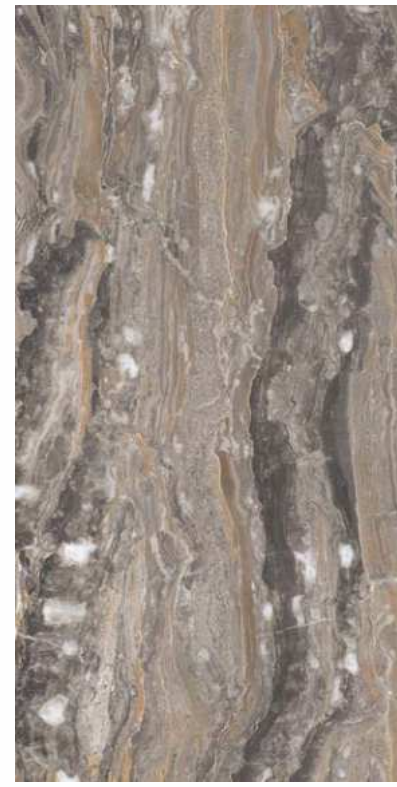

PURPLE MING NATURAL

PURPLE MING NATURAL

| Size
600x1200mm

| Surface
Glossy

| Random
O4