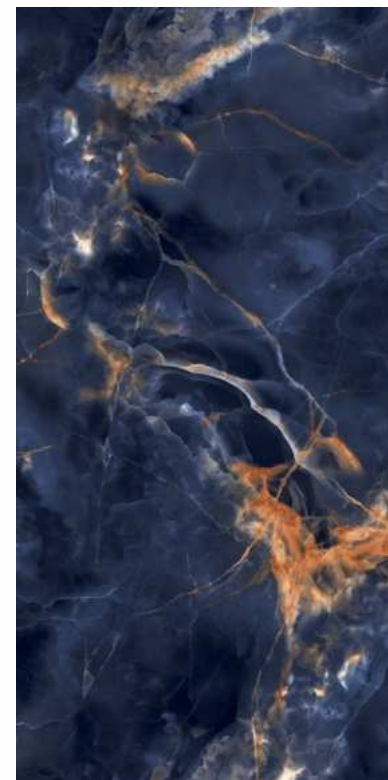

SUPER
HIGHGLOSS
COLLECTION

ONYX
OCEAN

SUPER
HIGHGLOSS
COLLECTION

ONYX OCEAN

| Size
600x1200mm

| Surface
Super Highgloss

| Random
03

| Wall
ONYX OCEAN