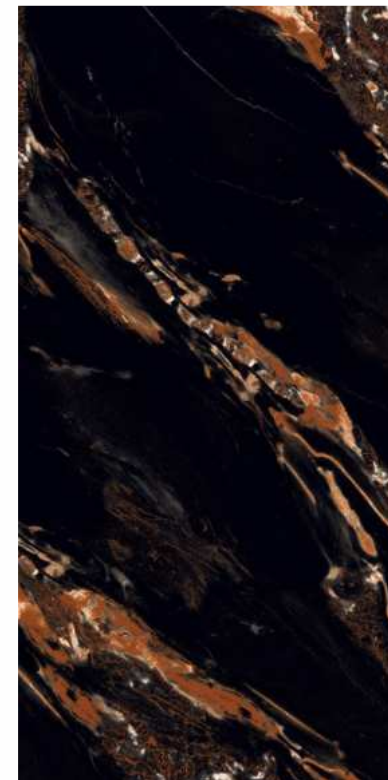

| Size
600x1200mm

| Surface
Super Highgloss

| Random
04

| Floor
ARGENTINA BLACK

SUPER
HIGHGLOSS
COLLECTION

**ASTRADO
LAWA**

**SUPER
HIGHGLOSS
COLLECTION**

ASTRADO LAWA