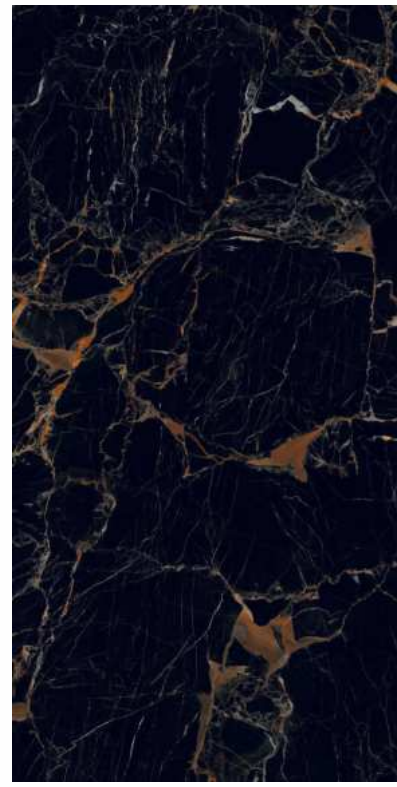

| Wall
DENMARK BROWN

SUPER
HIGHGLOSS
COLLECTION

DEVINE

SUPER
HIGHGLOSS
COLLECTION

DEVINE

| Size
600x1200mm

| Surface
Super Highgloss

| Random
04