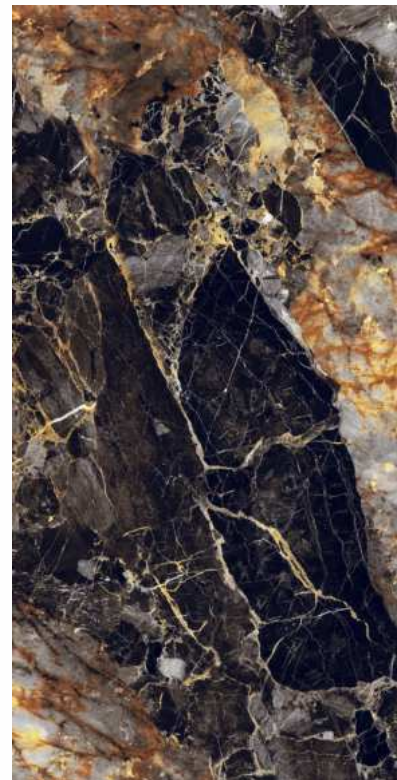

SUPER
HIGHGLOSS
COLLECTION

ALICE