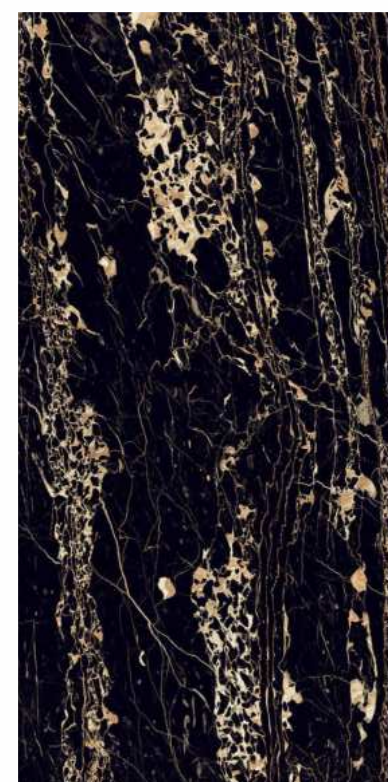

ARCADIA
GOLD

SUPER
HIGHGLOSS
COLLECTION

ARCADIA GOLD

| Size
600x1200mm

| Surface
Super Highgloss

| Random
04