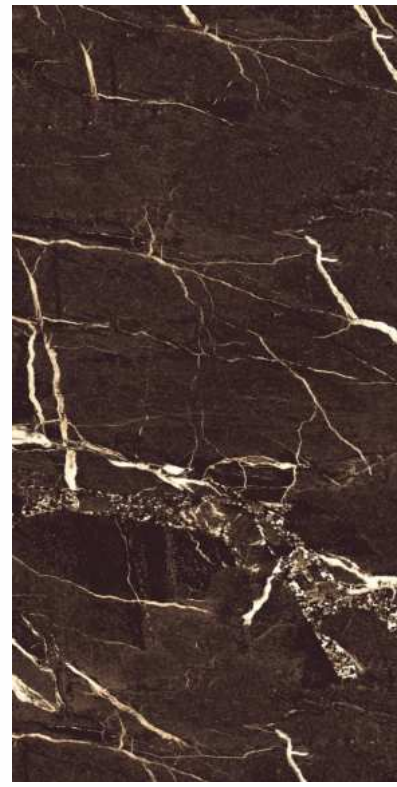

ALBAMA CHOCO

| Size
600x1200mm

| Surface
Super Highgloss

| Random
04