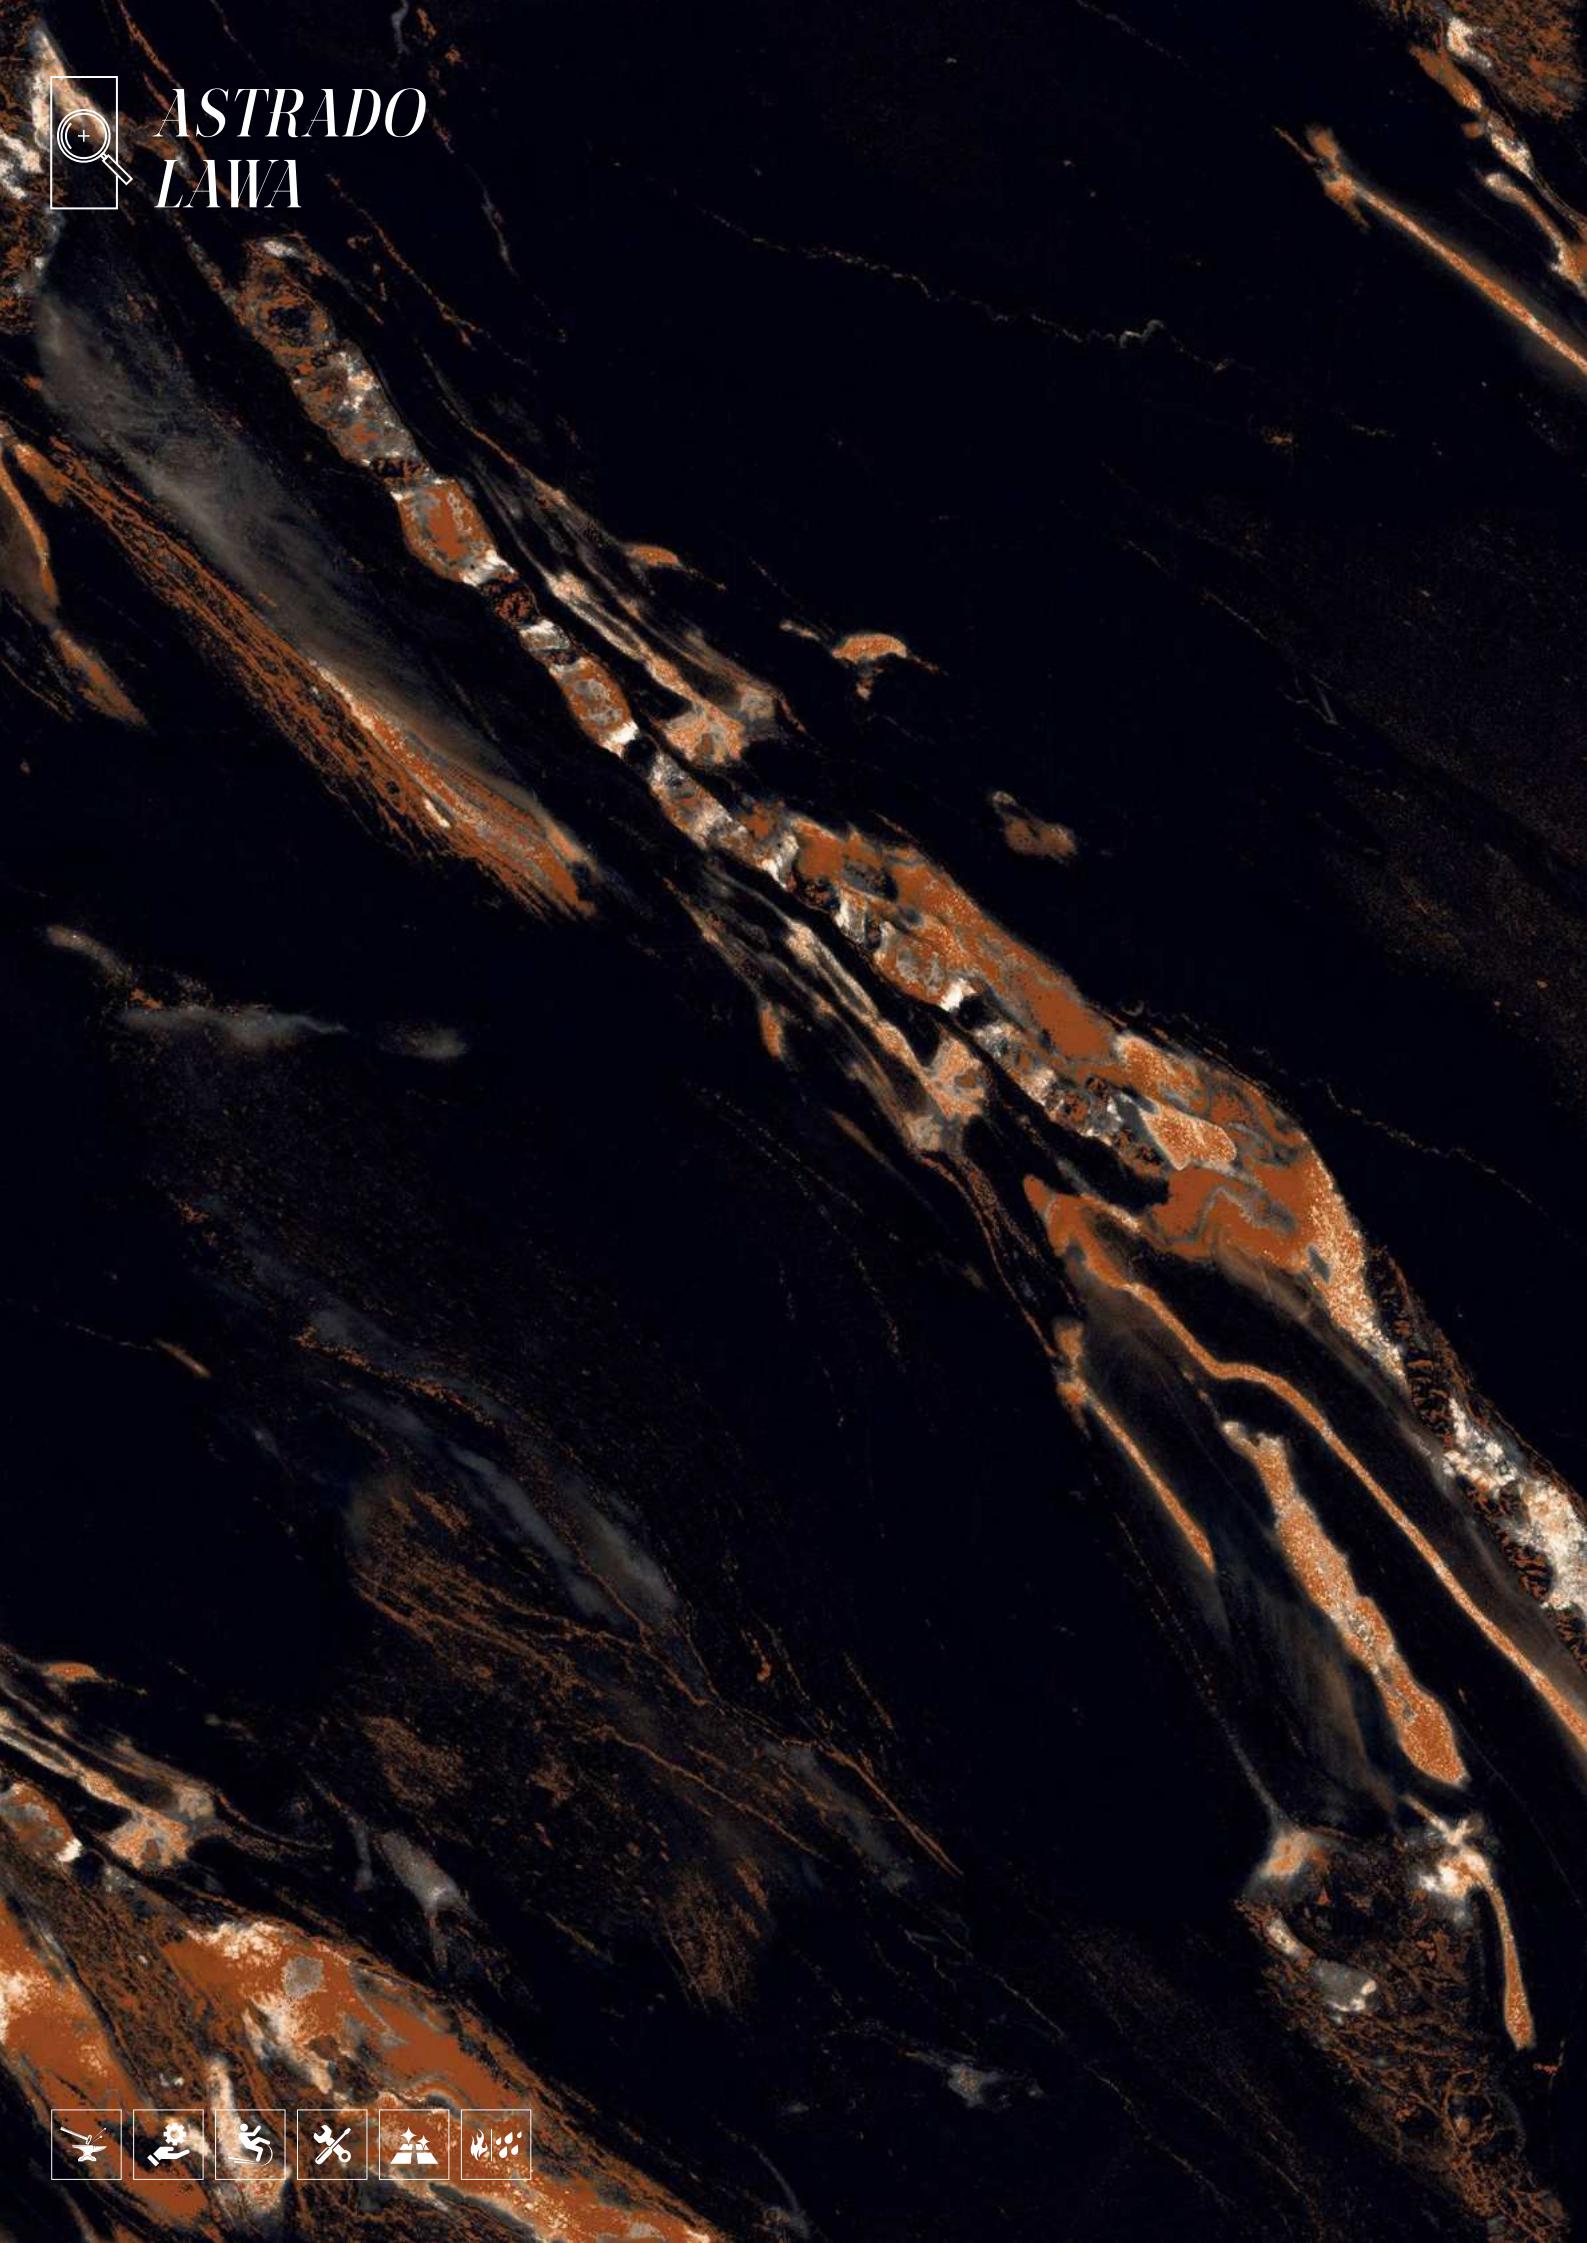

**ASTRADO
LAWA**

**SUPER
HIGHGLOSS
COLLECTION**

ASTRADO LAWA

| Size
600x1200mm

| Surface
Super Highgloss

| Random
04