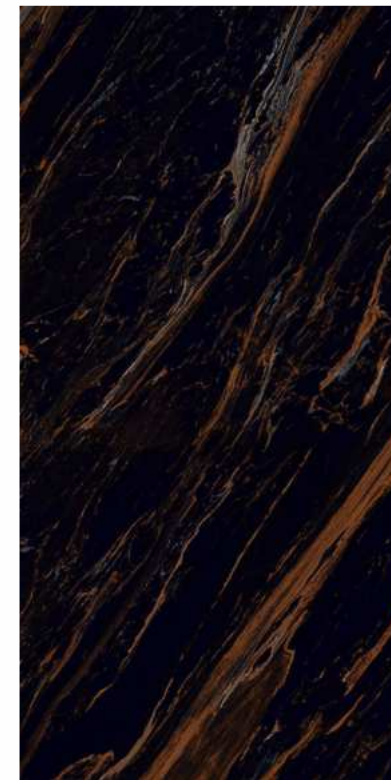

**BLACK
RIDE**

SUPER
HIGHGLOSS
COLLECTION

BLACK RIDE

| Size
600x1200mm

| Surface
Super Highgloss

| Random
04