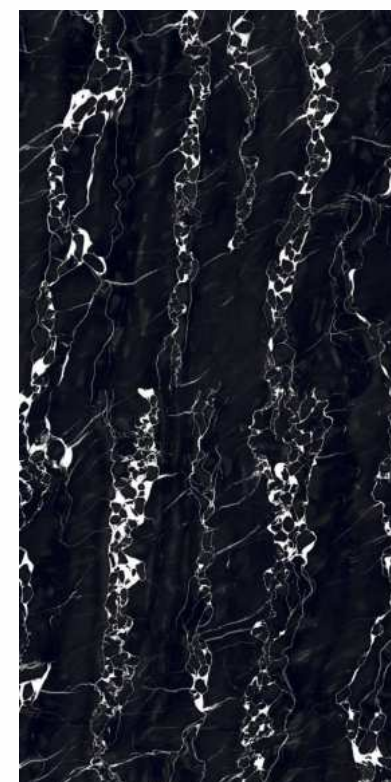

*PORTRO
BLACK*

SUPER
HIGHGLOSS
COLLECTION

PORTRO BLACK

| Size
600x1200mm

| Surface
Super Highgloss

| Random
04