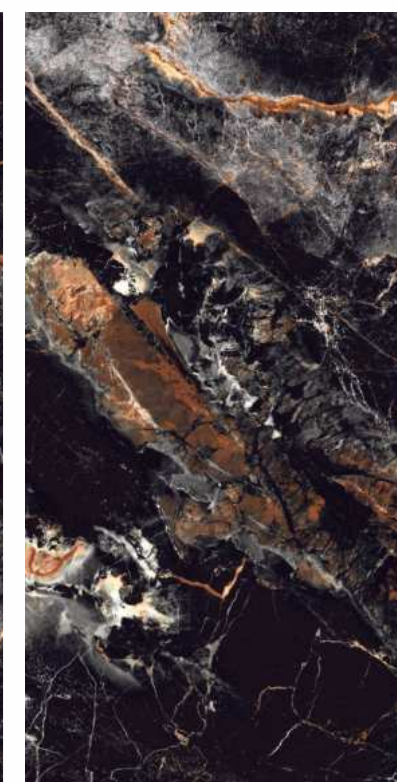

**IRIS
BLACK**

**SUPER
HIGHGLOSS
COLLECTION**

IRIS BLACK

| Size
600x1200mm

| Surface
Super Highgloss

| Random
04