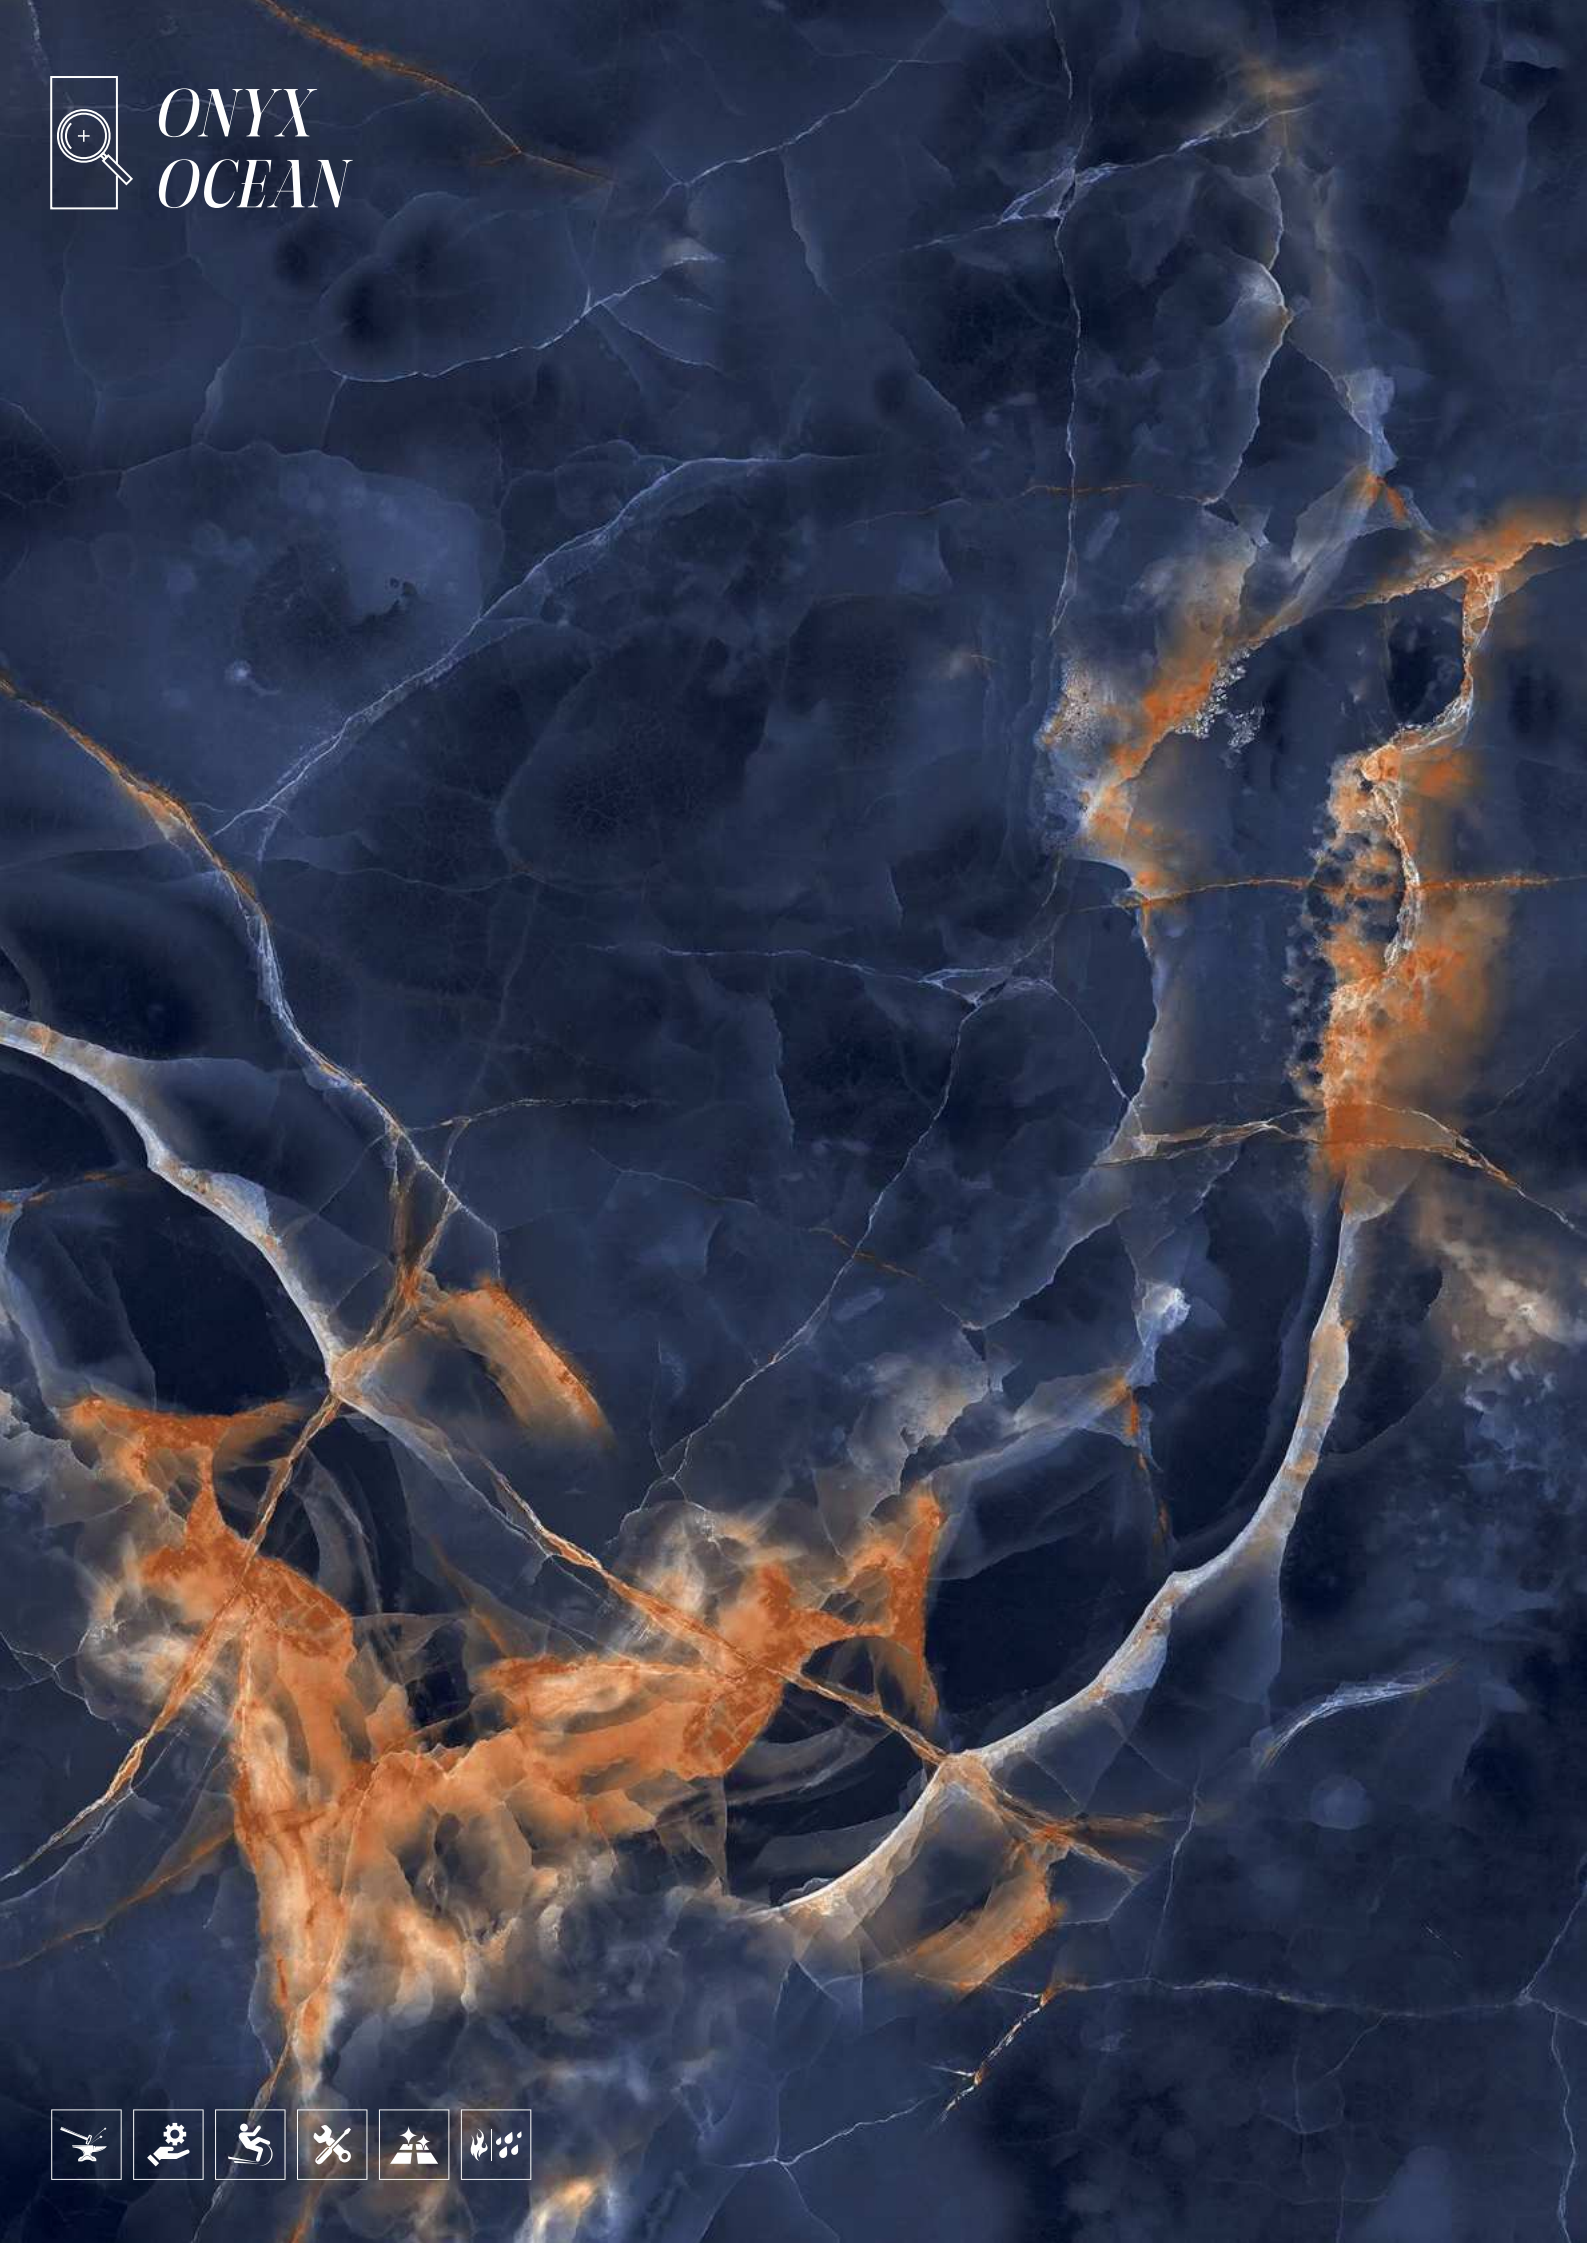

ONYX
OCEAN

SUPER
HIGHGLOSS
COLLECTION