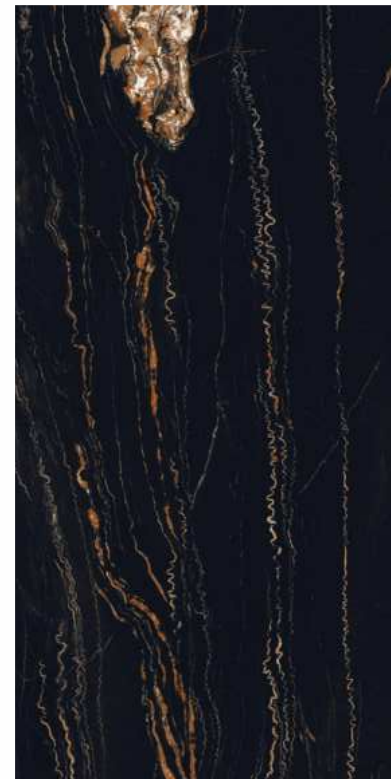

**GRANITE
BLACK**

**SUPER
HIGHGLOSS
COLLECTION**

GRANITE BLACK

| Size
600x1200mm

| Surface
Super Highgloss

| Random
04