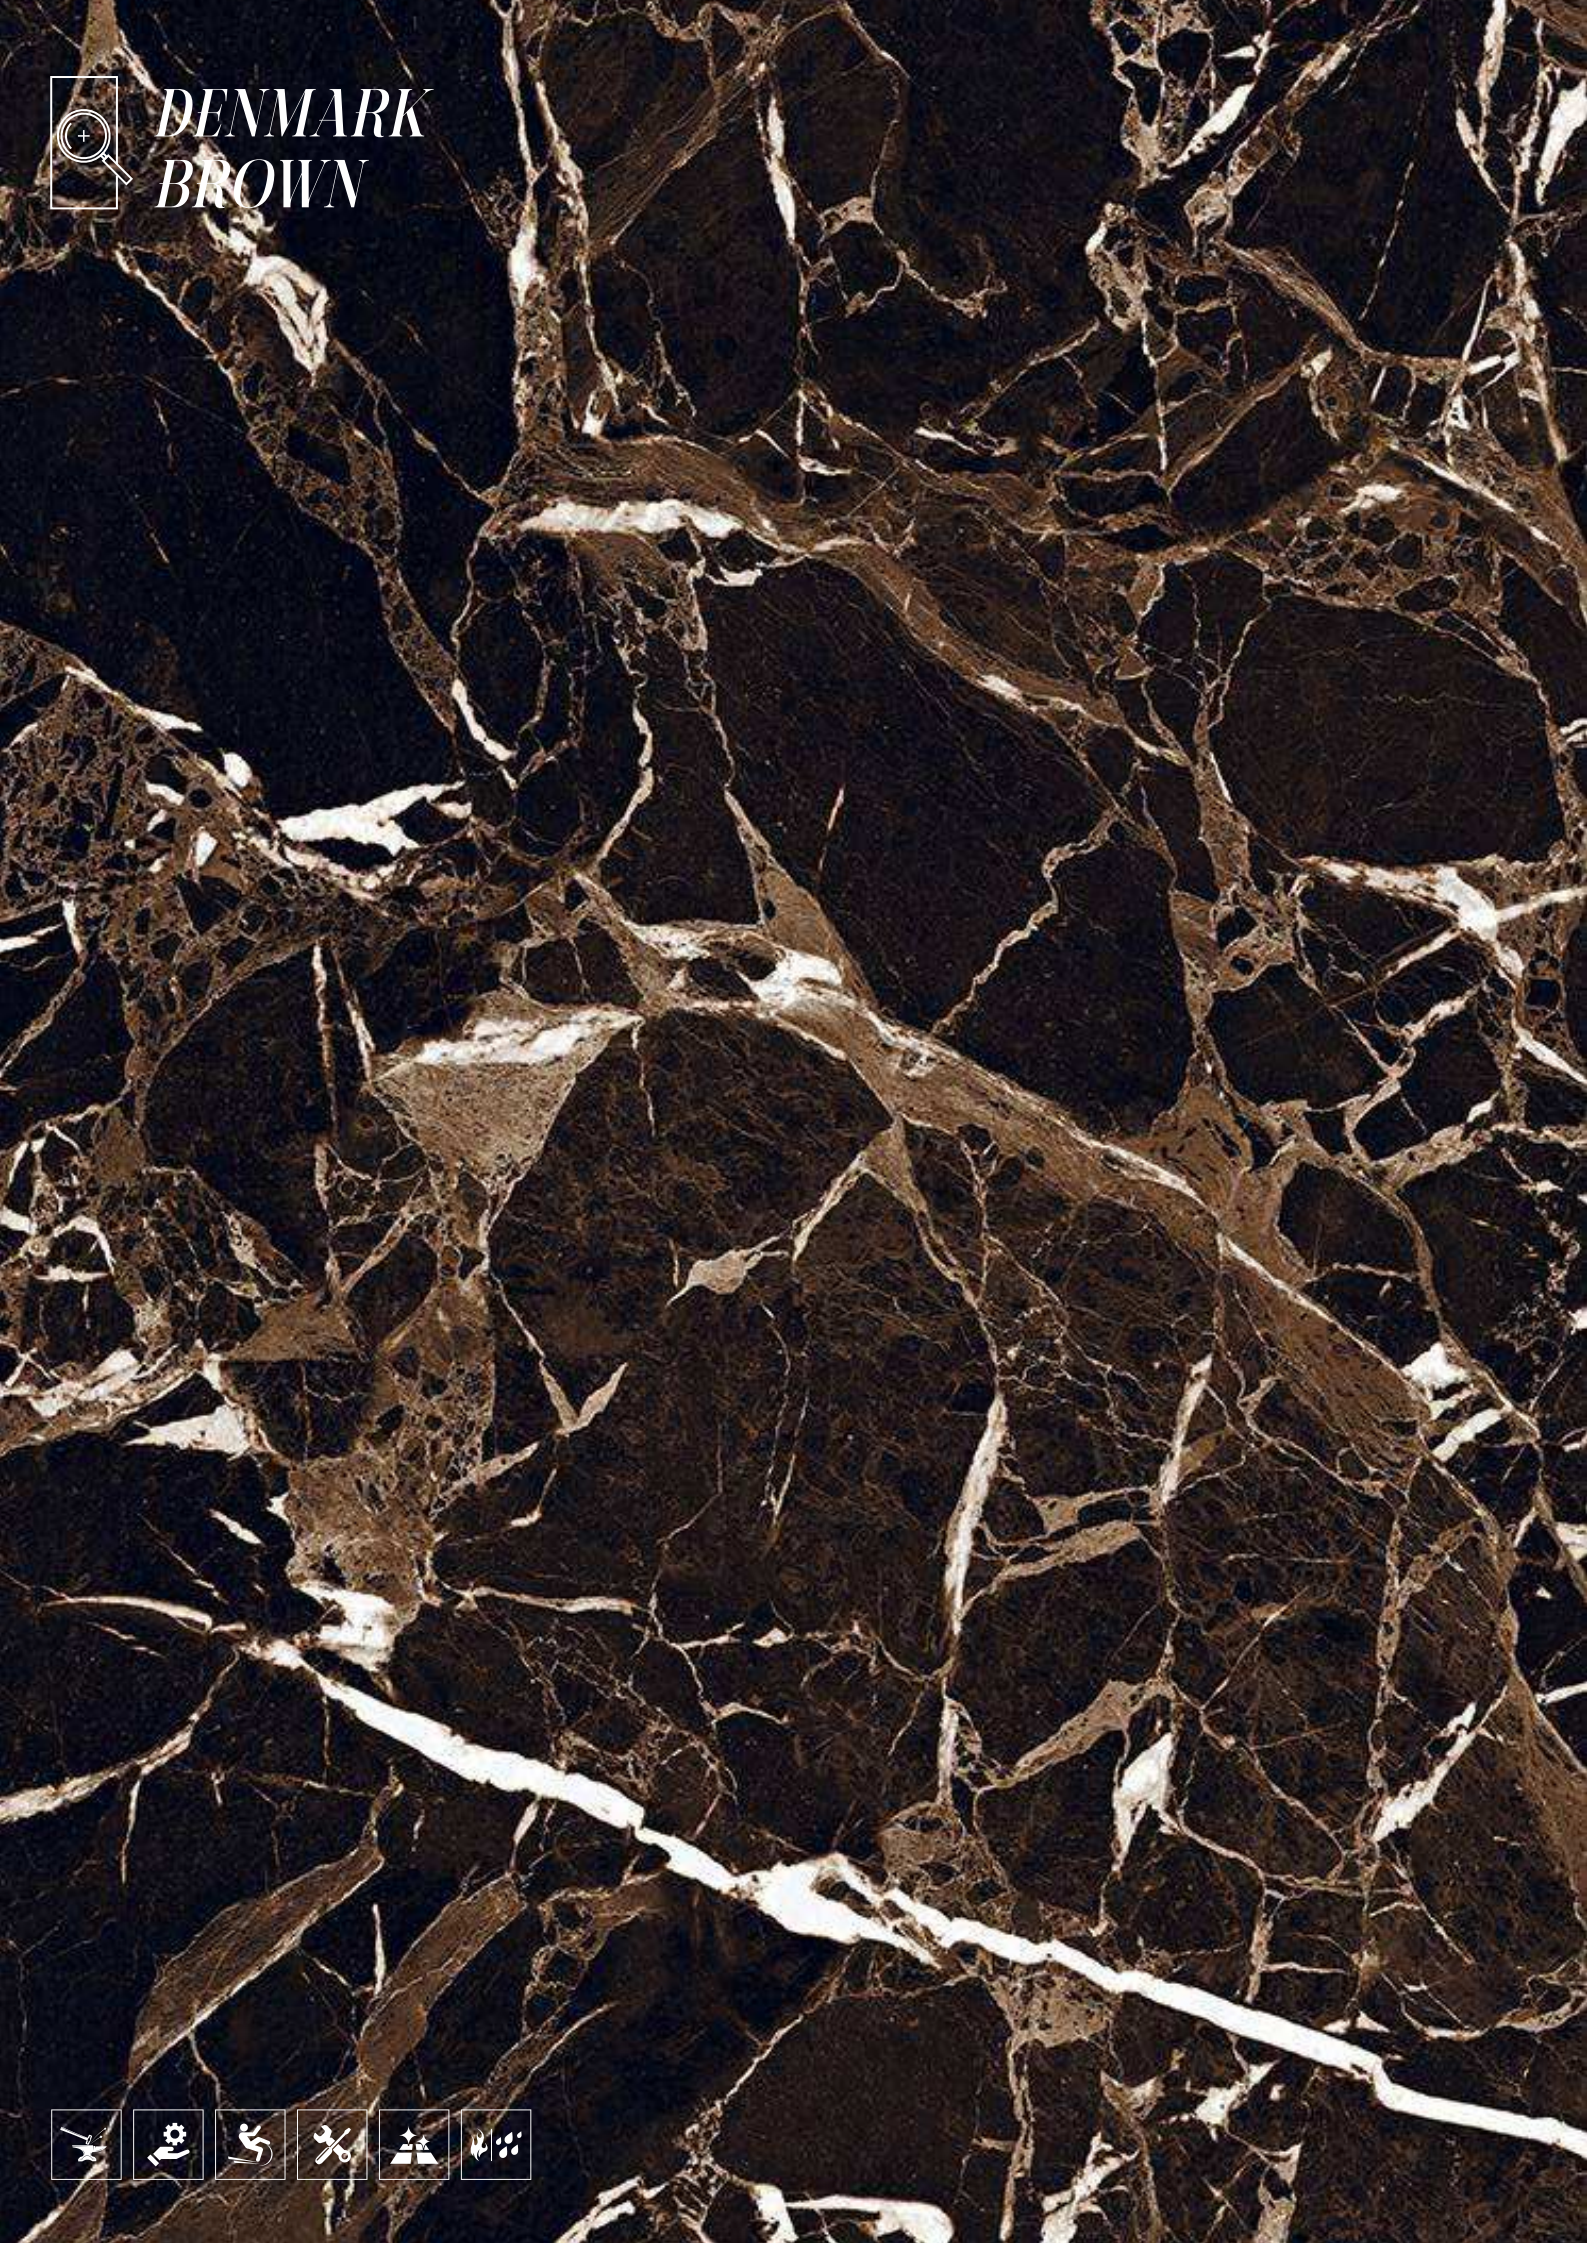

| Floor
DENMARK BLUE

SUPER
HIGHGLOSS
COLLECTION

DENMARK
BROWN

SUPER
HIGHGLOSS
COLLECTION

DENMARK BROWN

| Size
600x1200mm

| Surface
Super Highgloss

| Random
04