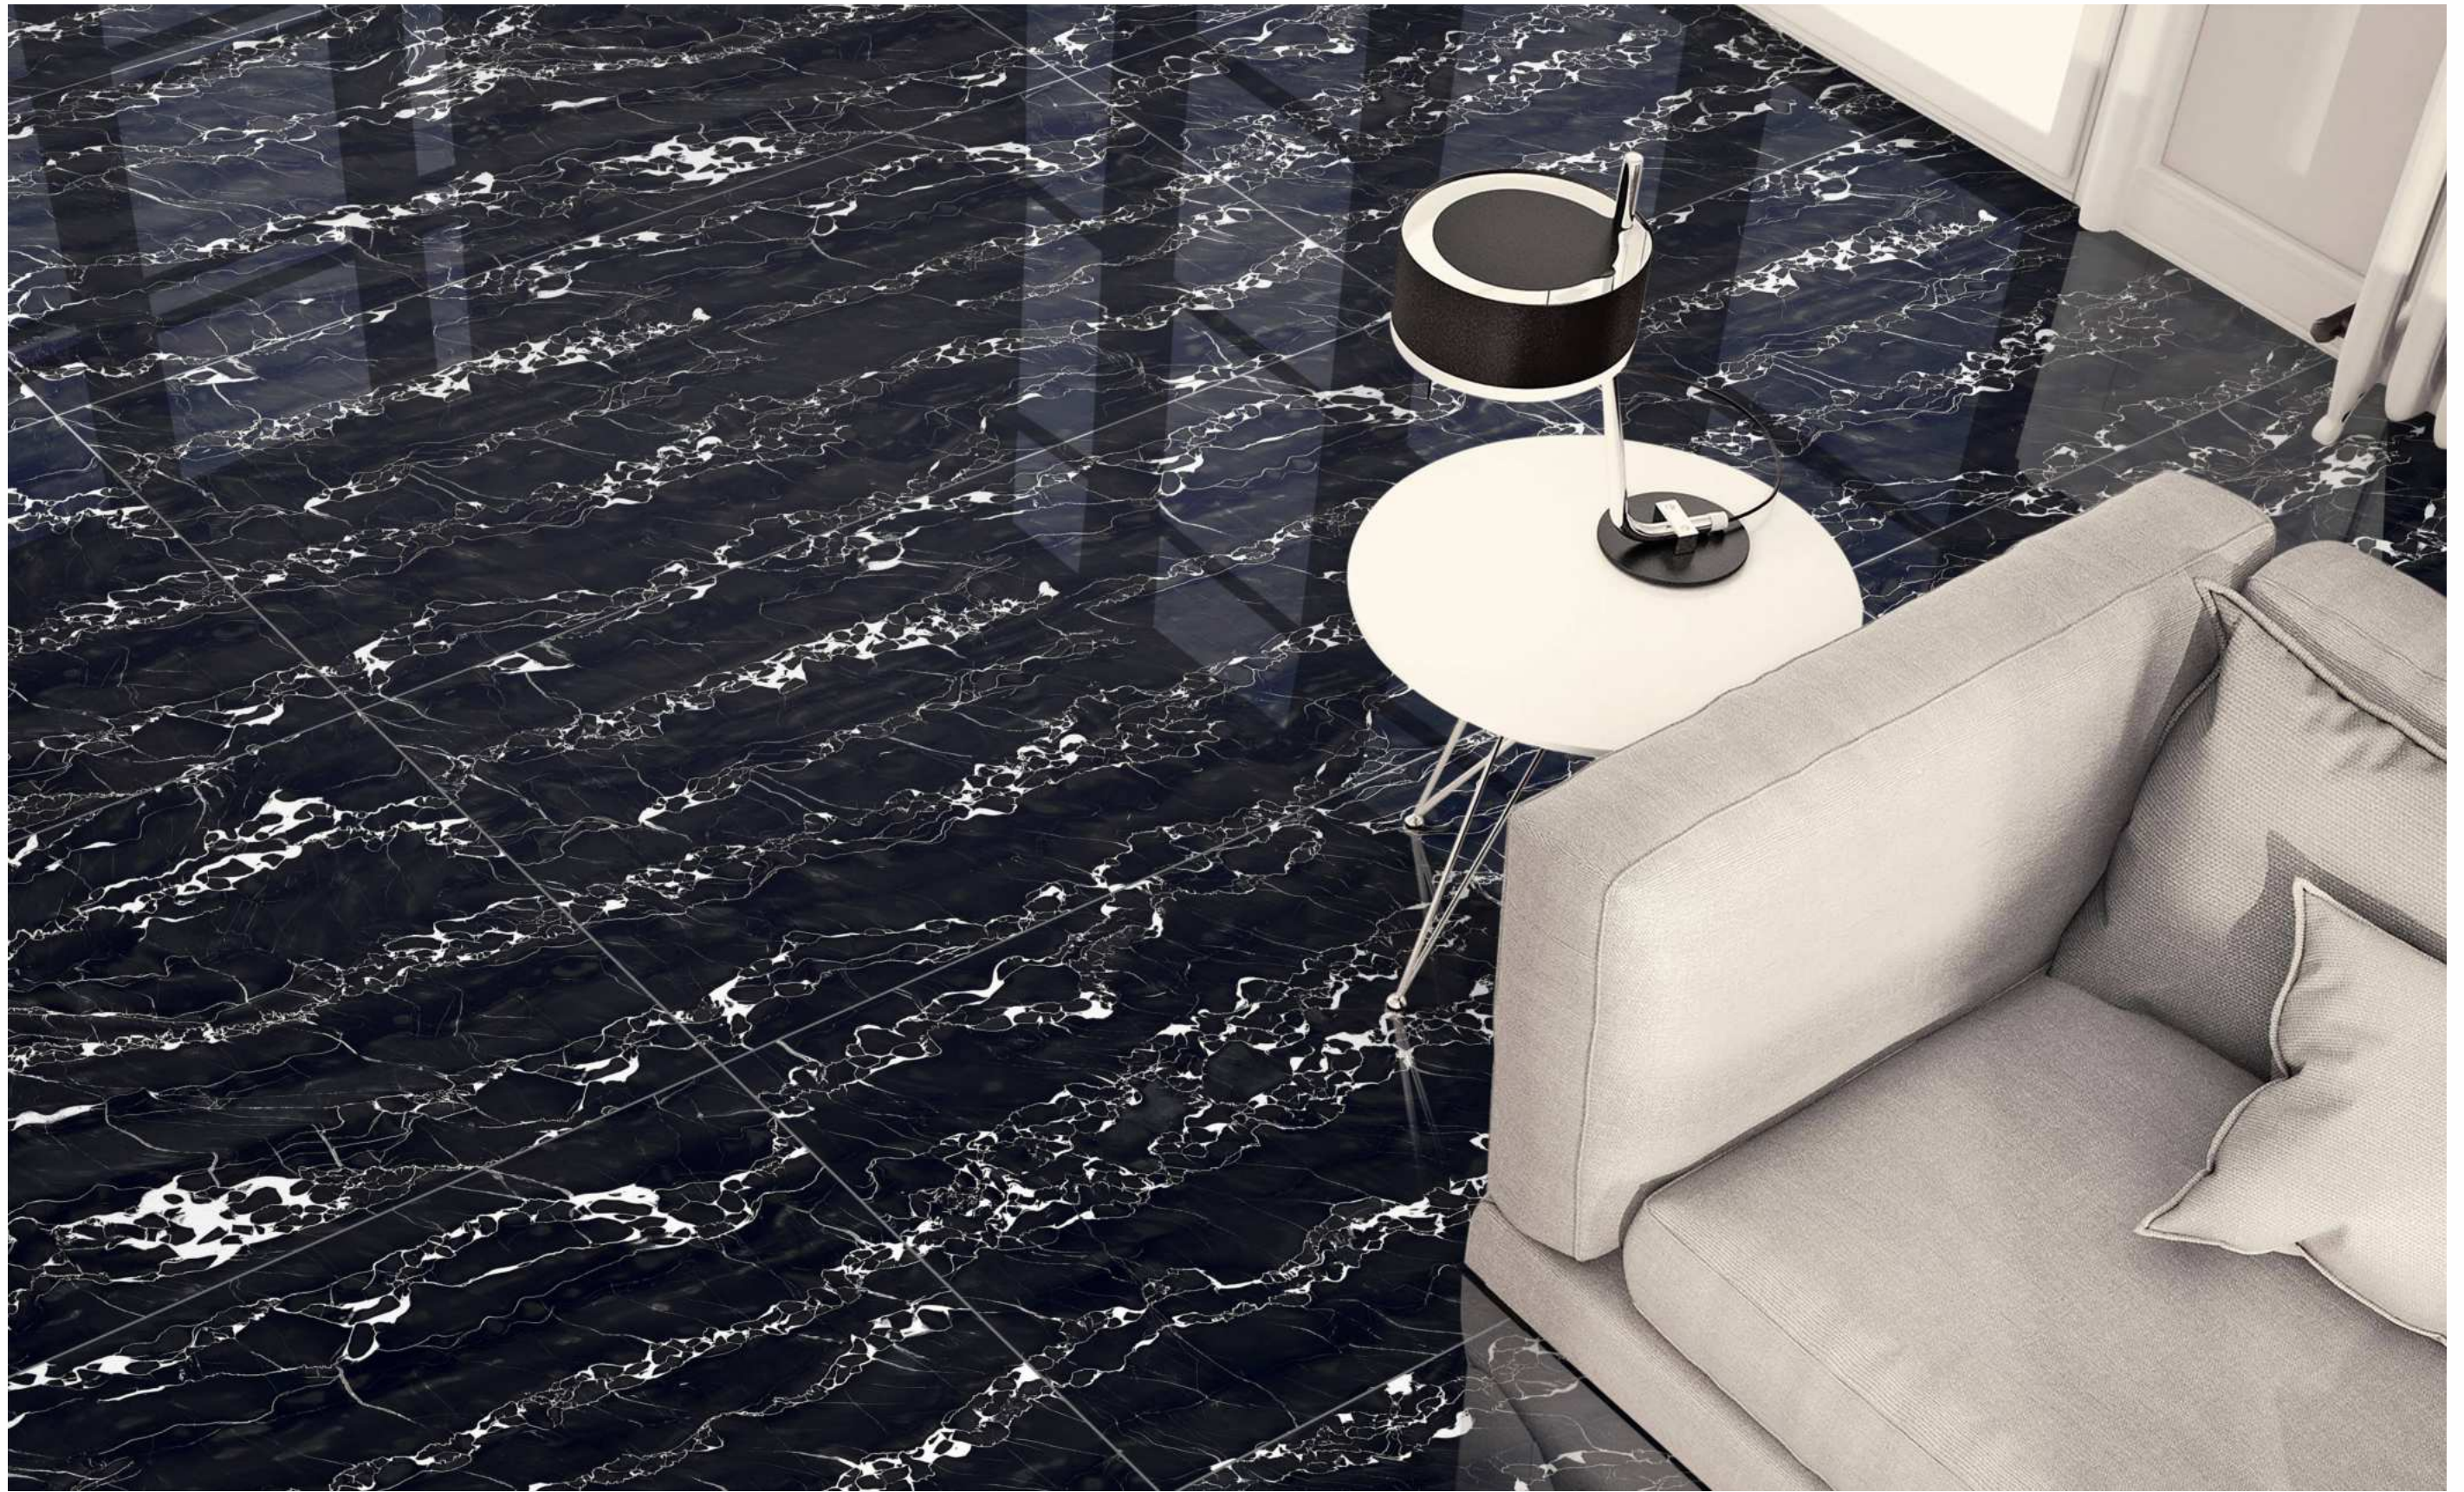

*PORTRO
BLACK*

SUPER
HIGHGLOSS
COLLECTION

PORTRO BLACK

| Size
600x1200mm

| Surface
Super Highgloss

| Random
04

| Floor
PORTRO BLACK

SUPER
HIGHGLOSS
COLLECTION