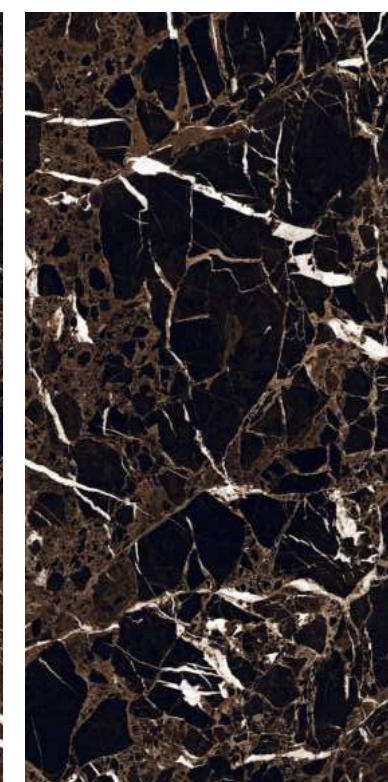

| Floor
DENMARK BLUE

SUPER
HIGHGLOSS
COLLECTION

DENMARK
BROWN

SUPER
HIGHGLOSS
COLLECTION

DENMARK BROWN

| Size
600x1200mm

| Surface
Super Highgloss

| Random
04