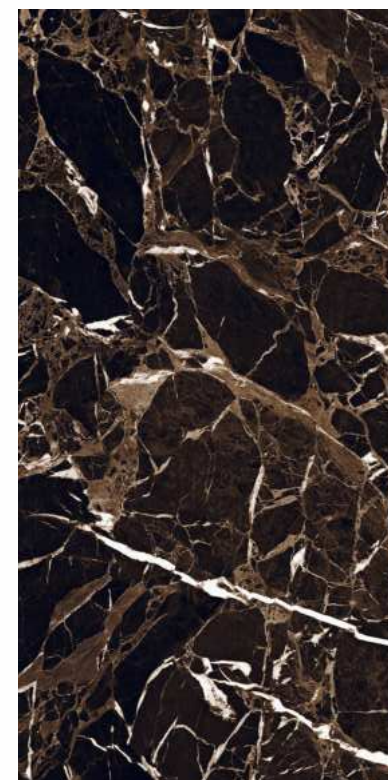

| Floor
DENMARK BLUE

SUPER
HIGHGLOSS
COLLECTION

DENMARK
BROWN

SUPER
HIGHGLOSS
COLLECTION

DENMARK BROWN

| Size
600x1200mm

| Surface
Super Highgloss

| Random
04