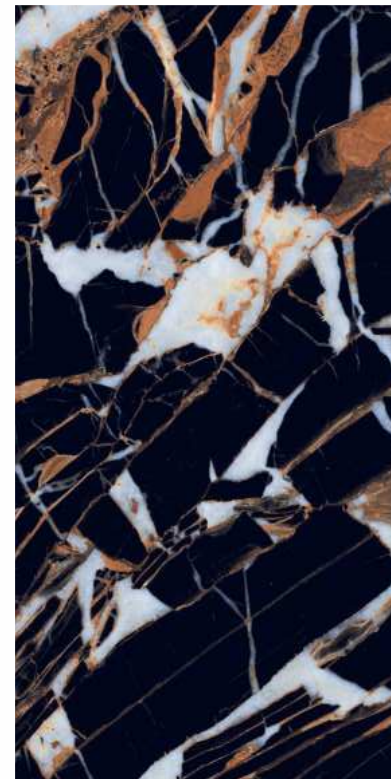

| Wall
BOSCO

SUPER
HIGHGLOSS
COLLECTION

CAPICHINO

SUPER
HIGHGLOSS
COLLECTION

CAPICHINO

| Size
600x1200mm

| Surface
Super Highgloss

| Random
04