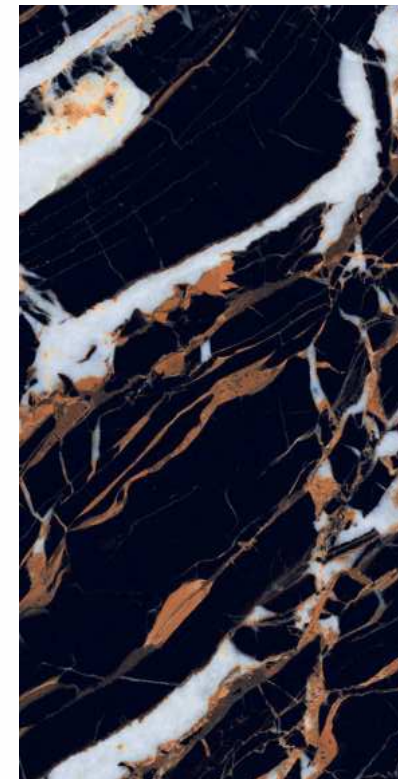

| Wall
BOSCO

SUPER
HIGHGLOSS
COLLECTION

CAPICHINO

SUPER
HIGHGLOSS
COLLECTION

CAPICHINO

| Size
600x1200mm

| Surface
Super Highgloss

| Random
04