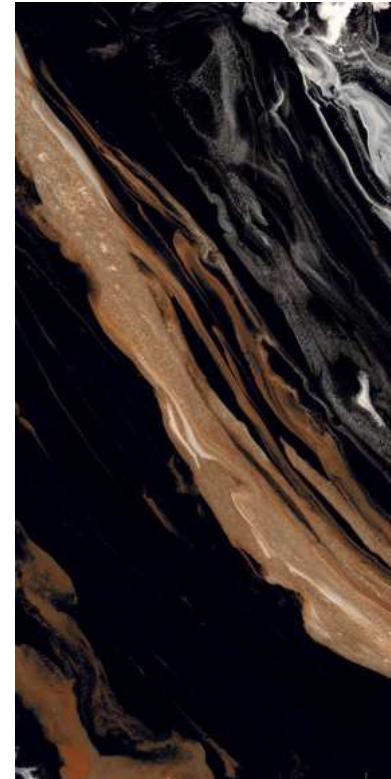

| Size
600x1200mm

| Surface
Super Highgloss

| Random
03

| Wall
BETHANY NATURAL

**BLACK
LAWA**

SUPER
HIGHGLOSS
COLLECTION

BLACK LAWA

| Size
600x1200mm