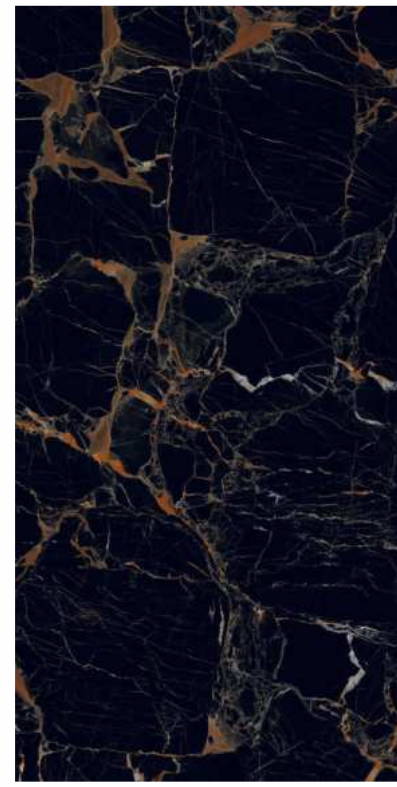

| Wall
DENMARK BROWN

SUPER
HIGHGLOSS
COLLECTION

DEVINE

SUPER
HIGHGLOSS
COLLECTION

DEVINE

| Size
600x1200mm

| Surface
Super Highgloss

| Random
04