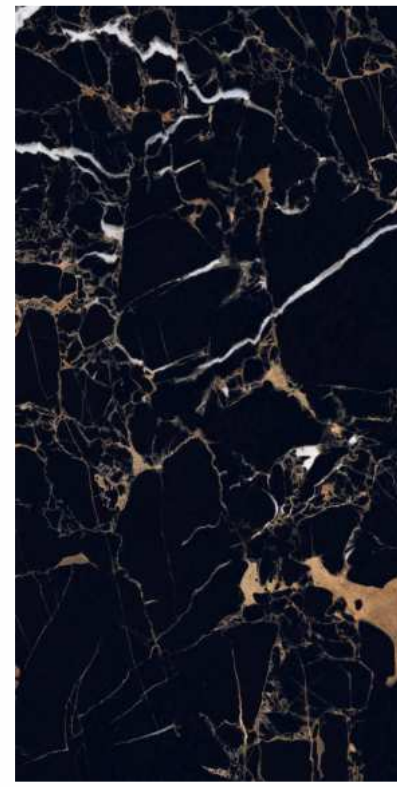

| Wall & Floor
COSTANA CHOCO

SUPER
HIGHGLOSS
COLLECTION

**CRYSTAL
BLACK**

SUPER
HIGHGLOSS
COLLECTION

CRYSTAL BLACK

| Size
600x1200mm

| Surface
High Gloss

| Random
04