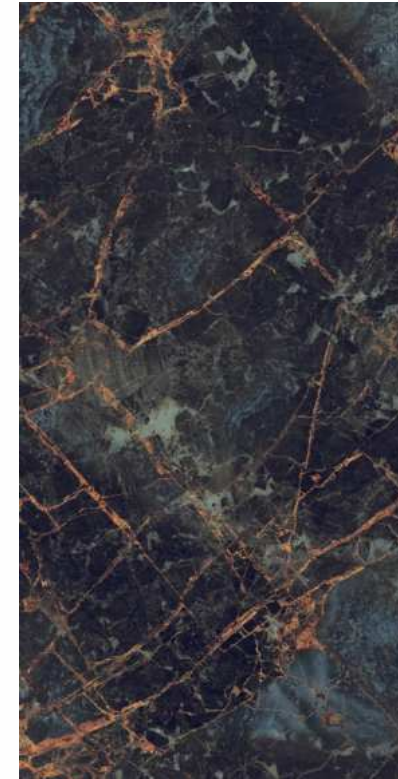

**RUBY
NATURAL**

SUPER
HIGHGLOSS
COLLECTION

RUBY NATURAL

| Size
600x1200mm

| Surface
Super Highgloss

| Random
04