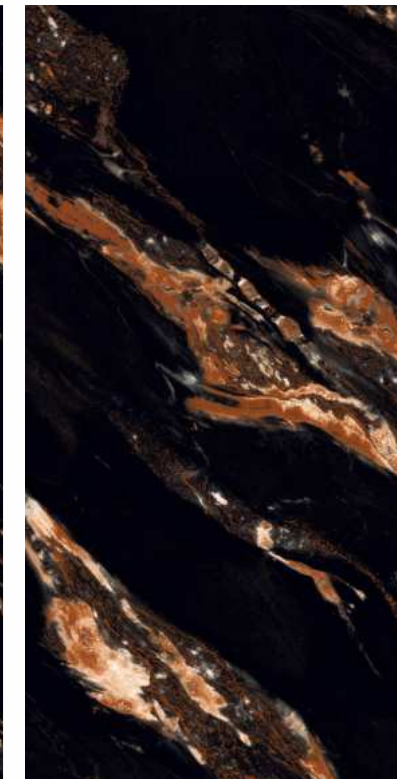

| Size
600x1200mm

| Surface
Super Highgloss

| Random
04

| Floor
ARGENTINA BLACK

SUPER
HIGHGLOSS
COLLECTION

**ASTRADO
LAWA**

**SUPER
HIGHGLOSS
COLLECTION**

ASTRADO LAWA