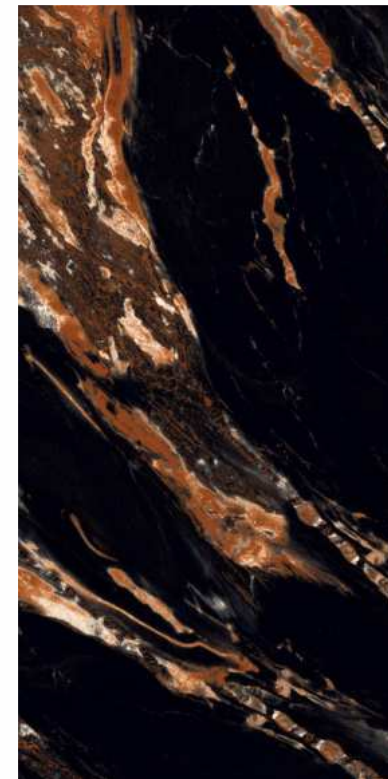

| Size
600x1200mm

| Surface
Super Highgloss

| Random
04

| Floor
ARGENTINA BLACK

SUPER
HIGHGLOSS
COLLECTION

**ASTRADO
LAWA**

**SUPER
HIGHGLOSS
COLLECTION**

ASTRADO LAWA