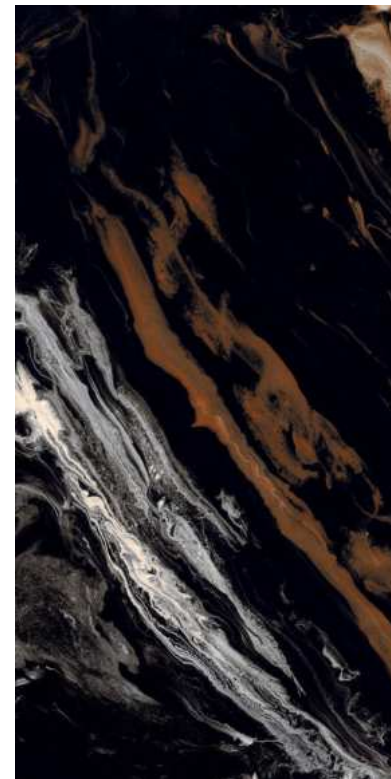

| Size
600x1200mm

| Surface
Super Highgloss

| Random
03

| Wall
BETHANY NATURAL

**BLACK
LAWA**

SUPER
HIGHGLOSS
COLLECTION

BLACK LAWA

| Size
600x1200mm