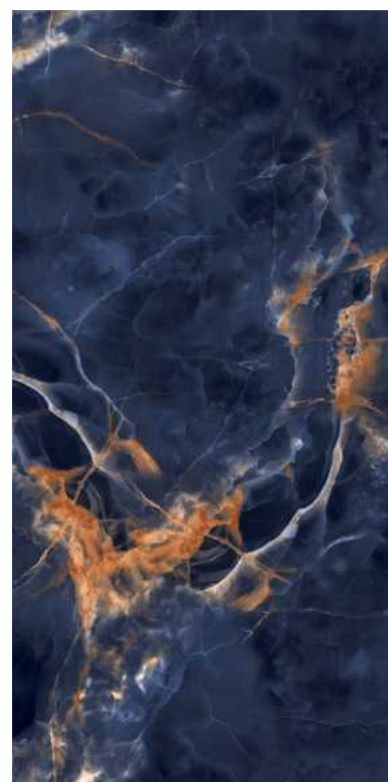

SUPER
HIGHGLOSS
COLLECTION

ONYX
OCEAN

SUPER
HIGHGLOSS
COLLECTION

ONYX OCEAN

| Size
600x1200mm

| Surface
Super Highgloss

| Random
03

| Wall
ONYX OCEAN