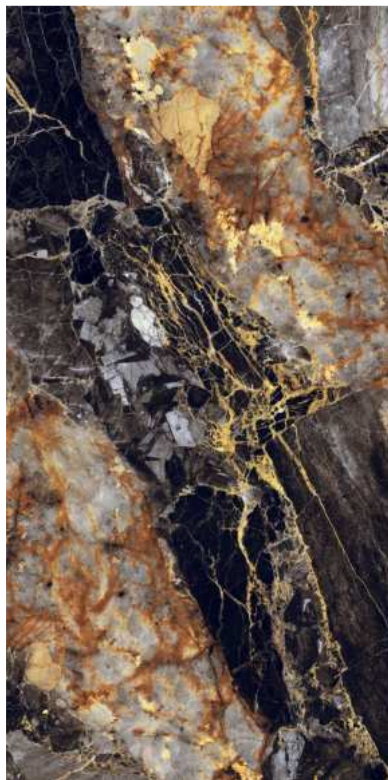

SUPER
HIGHGLOSS
COLLECTION

ALICE