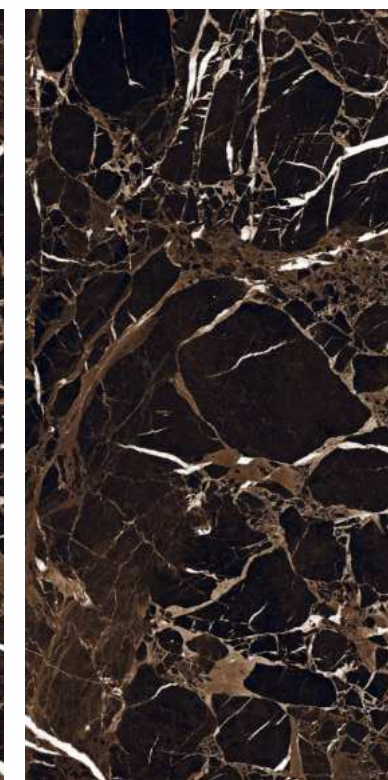

| Floor
DENMARK BLUE

SUPER
HIGHGLOSS
COLLECTION

DENMARK
BROWN

SUPER
HIGHGLOSS
COLLECTION

DENMARK BROWN

| Size
600x1200mm

| Surface
Super Highgloss

| Random
04