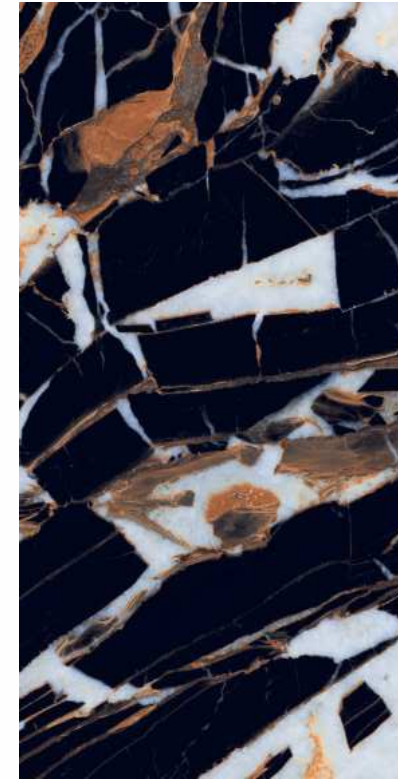

| Wall
BOSCO

SUPER
HIGHGLOSS
COLLECTION

CAPICHINO

SUPER
HIGHGLOSS
COLLECTION

CAPICHINO

| Size
600x1200mm

| Surface
Super Highgloss

| Random
04