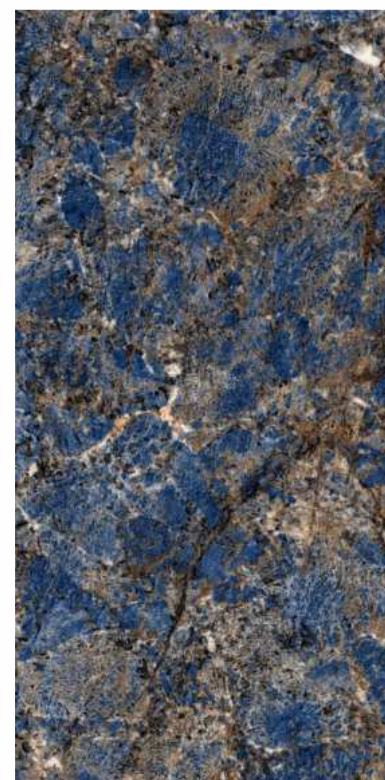

OCEAN
GRANITE

SUPER
HIGHGLOSS
COLLECTION

OCEAN GRANITE

| Size
600x1200mm

| Surface
Super Highgloss

| Random
04