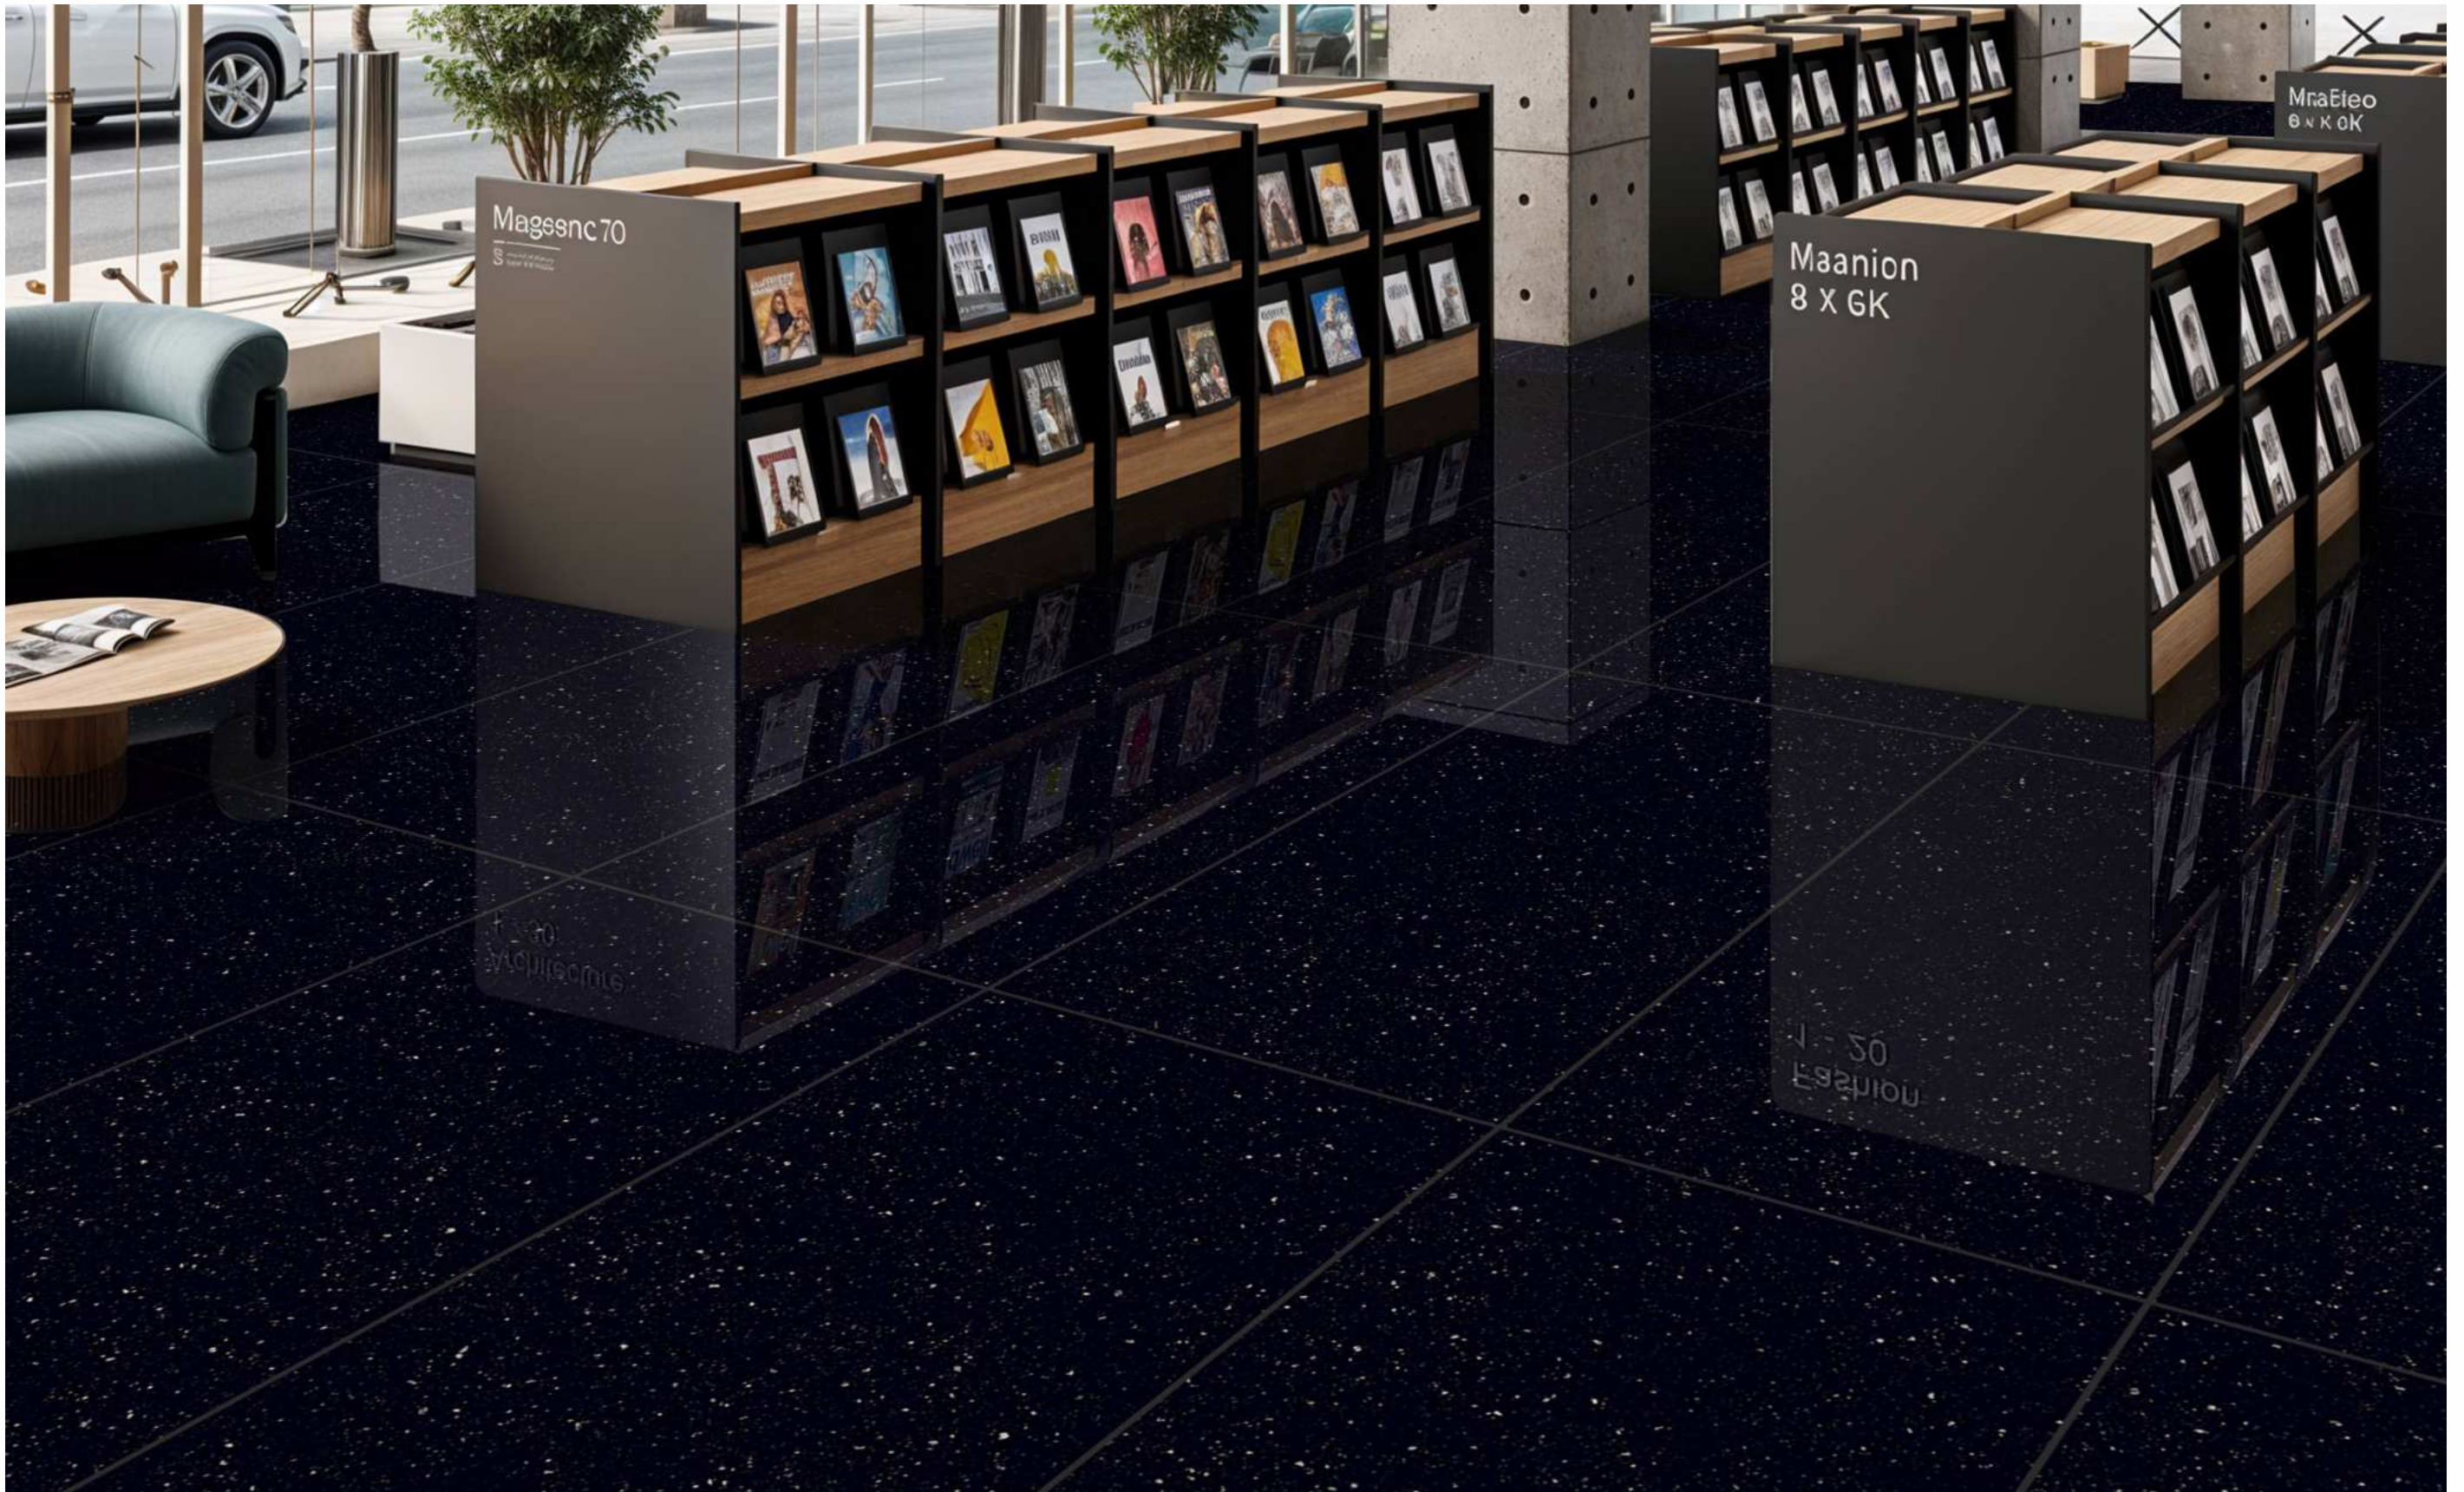

| Wall & Floor
DEVINE

SUPER
HIGHGLOSS
COLLECTION

GALAXY

SUPER
HIGHGLOSS
COLLECTION

GALAXY

| Size
600x1200mm

| Surface
Super Highgloss

| Random
04