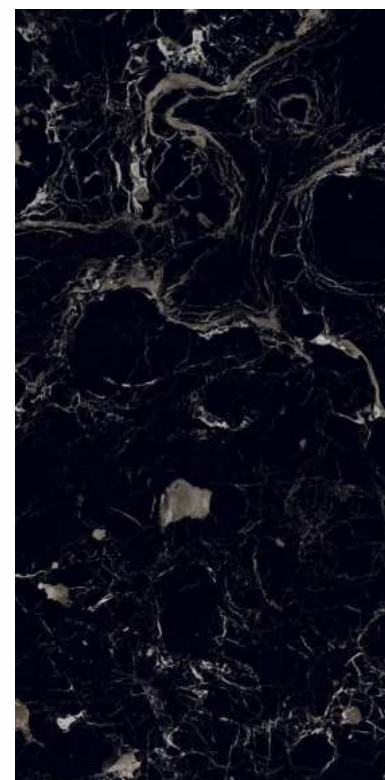

**AJRAMAR
BLACK**

SUPER
HIGHGLOSS
COLLECTION

AJRAMAR BLACK

| Size
600x1200mm

| Surface
Super Highgloss

| Random
04