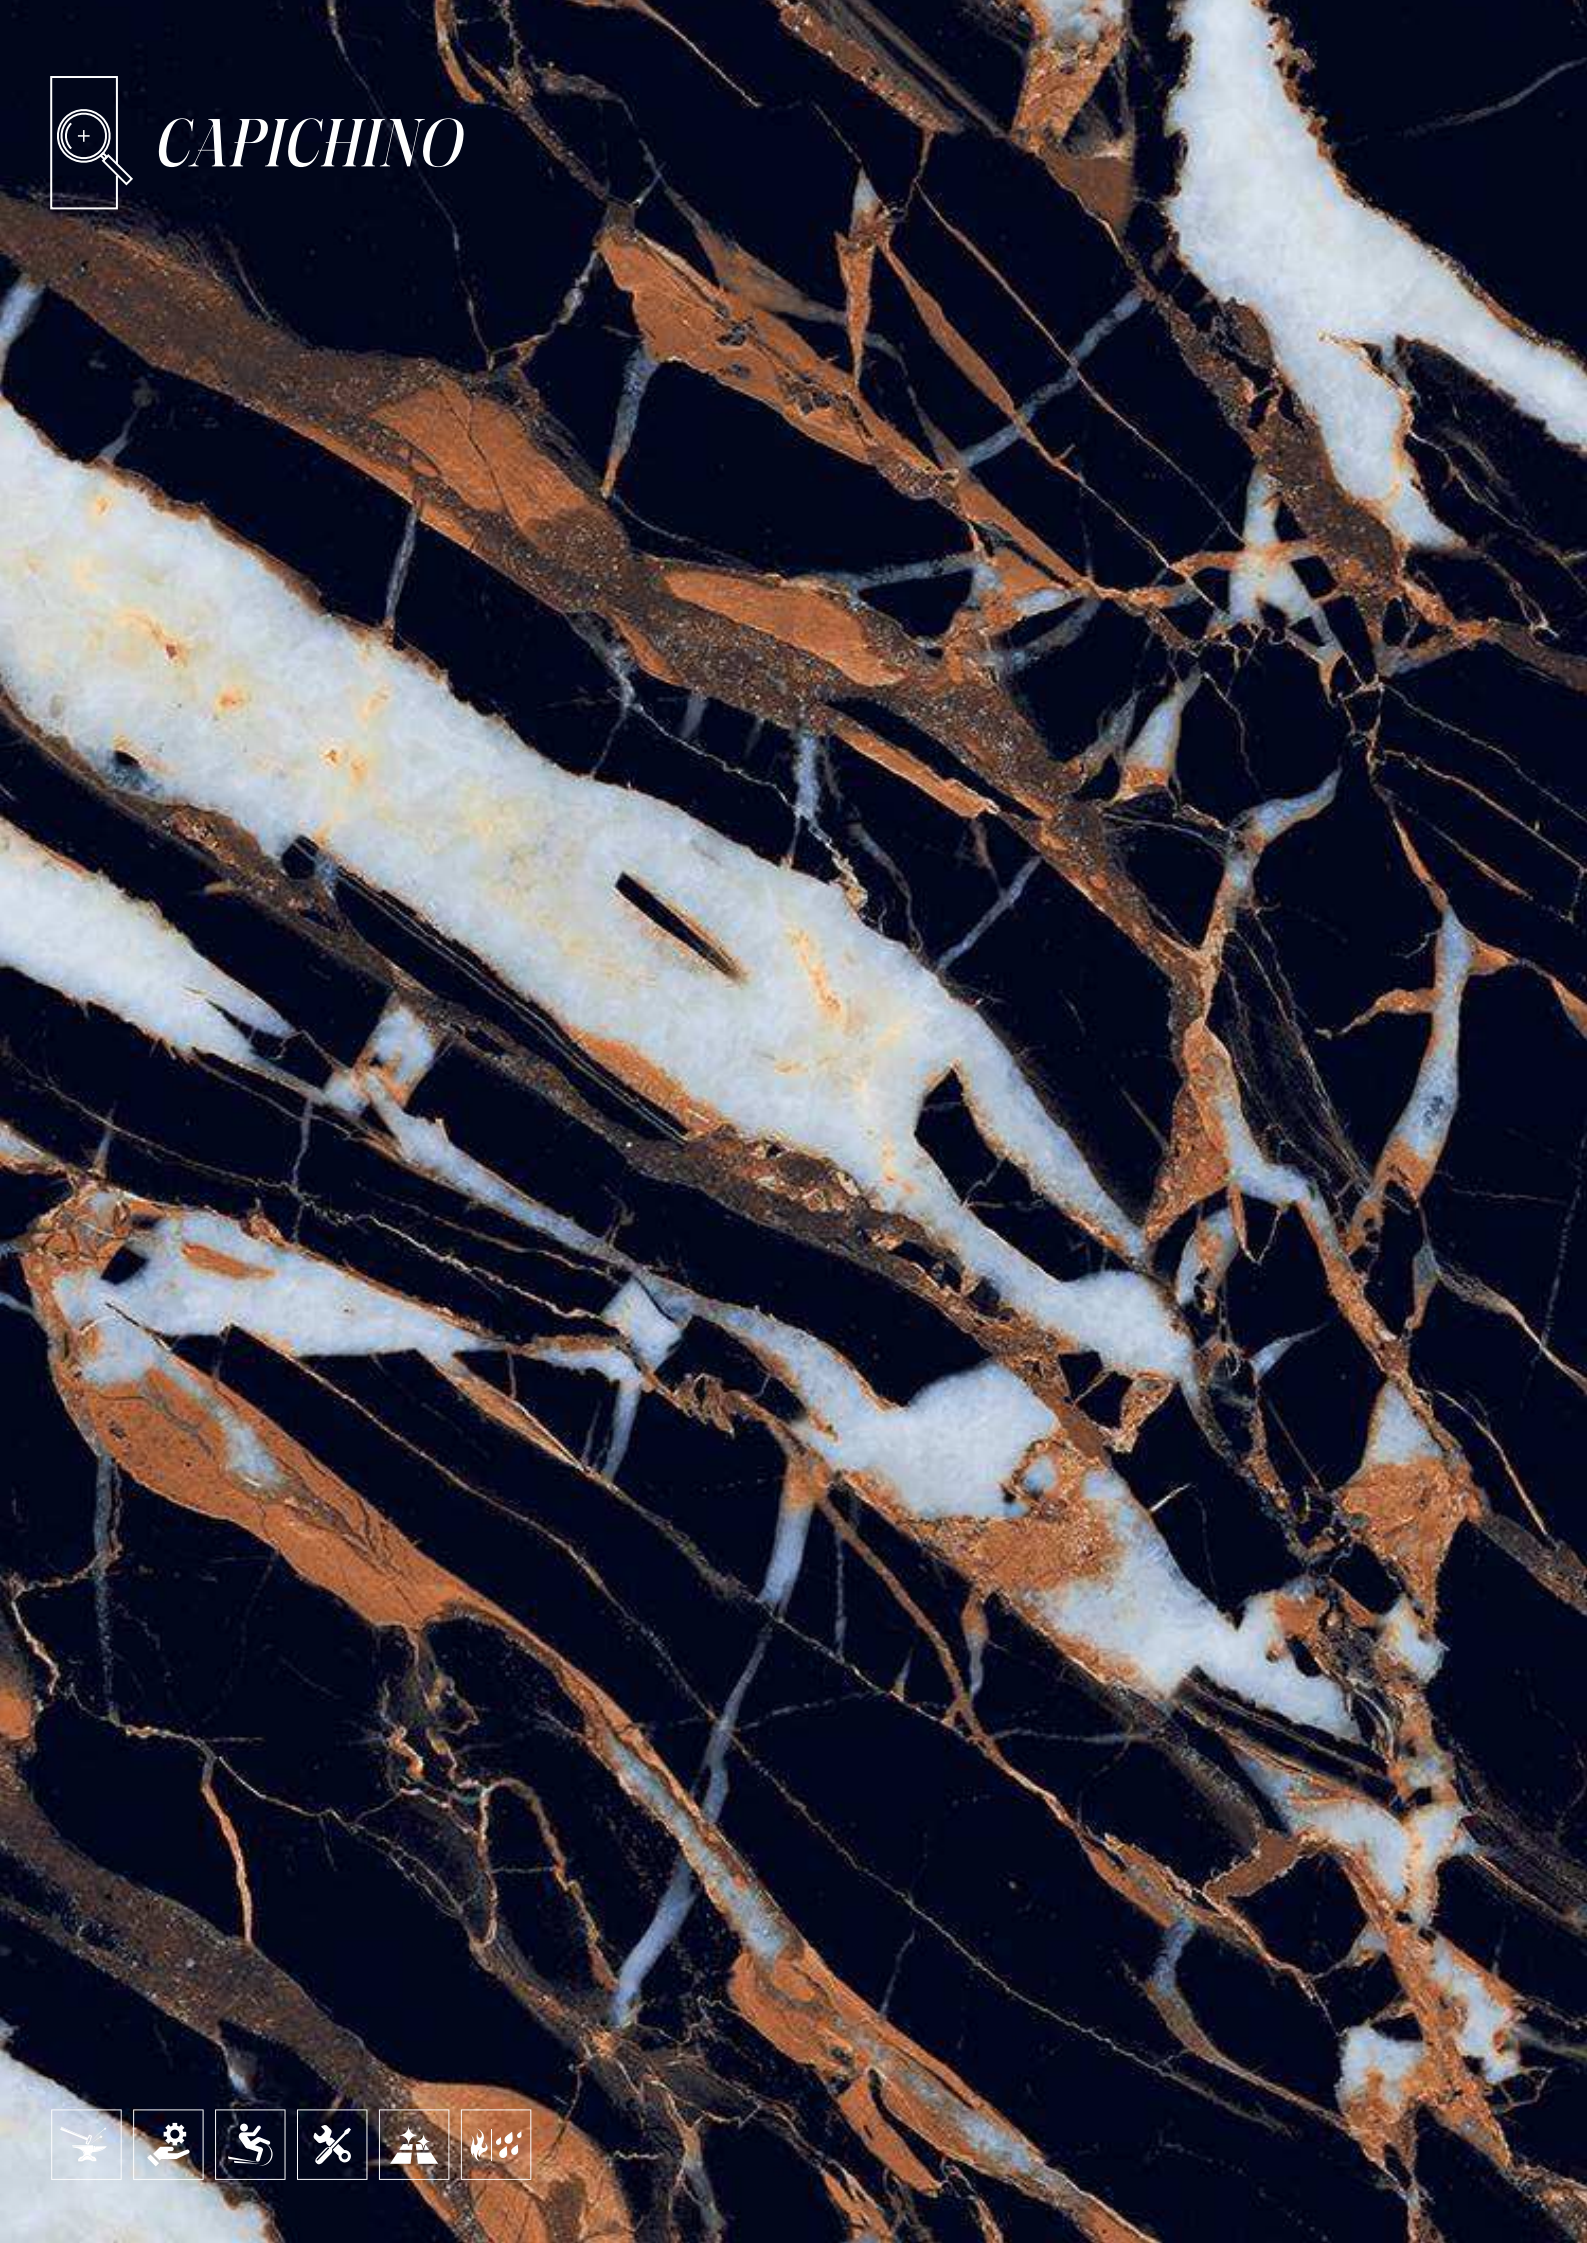

CAPICHINO

SUPER
HIGHGLOSS
COLLECTION

CAPICHINO

| Size
600x1200mm

| Surface
Super Highgloss

| Random
04