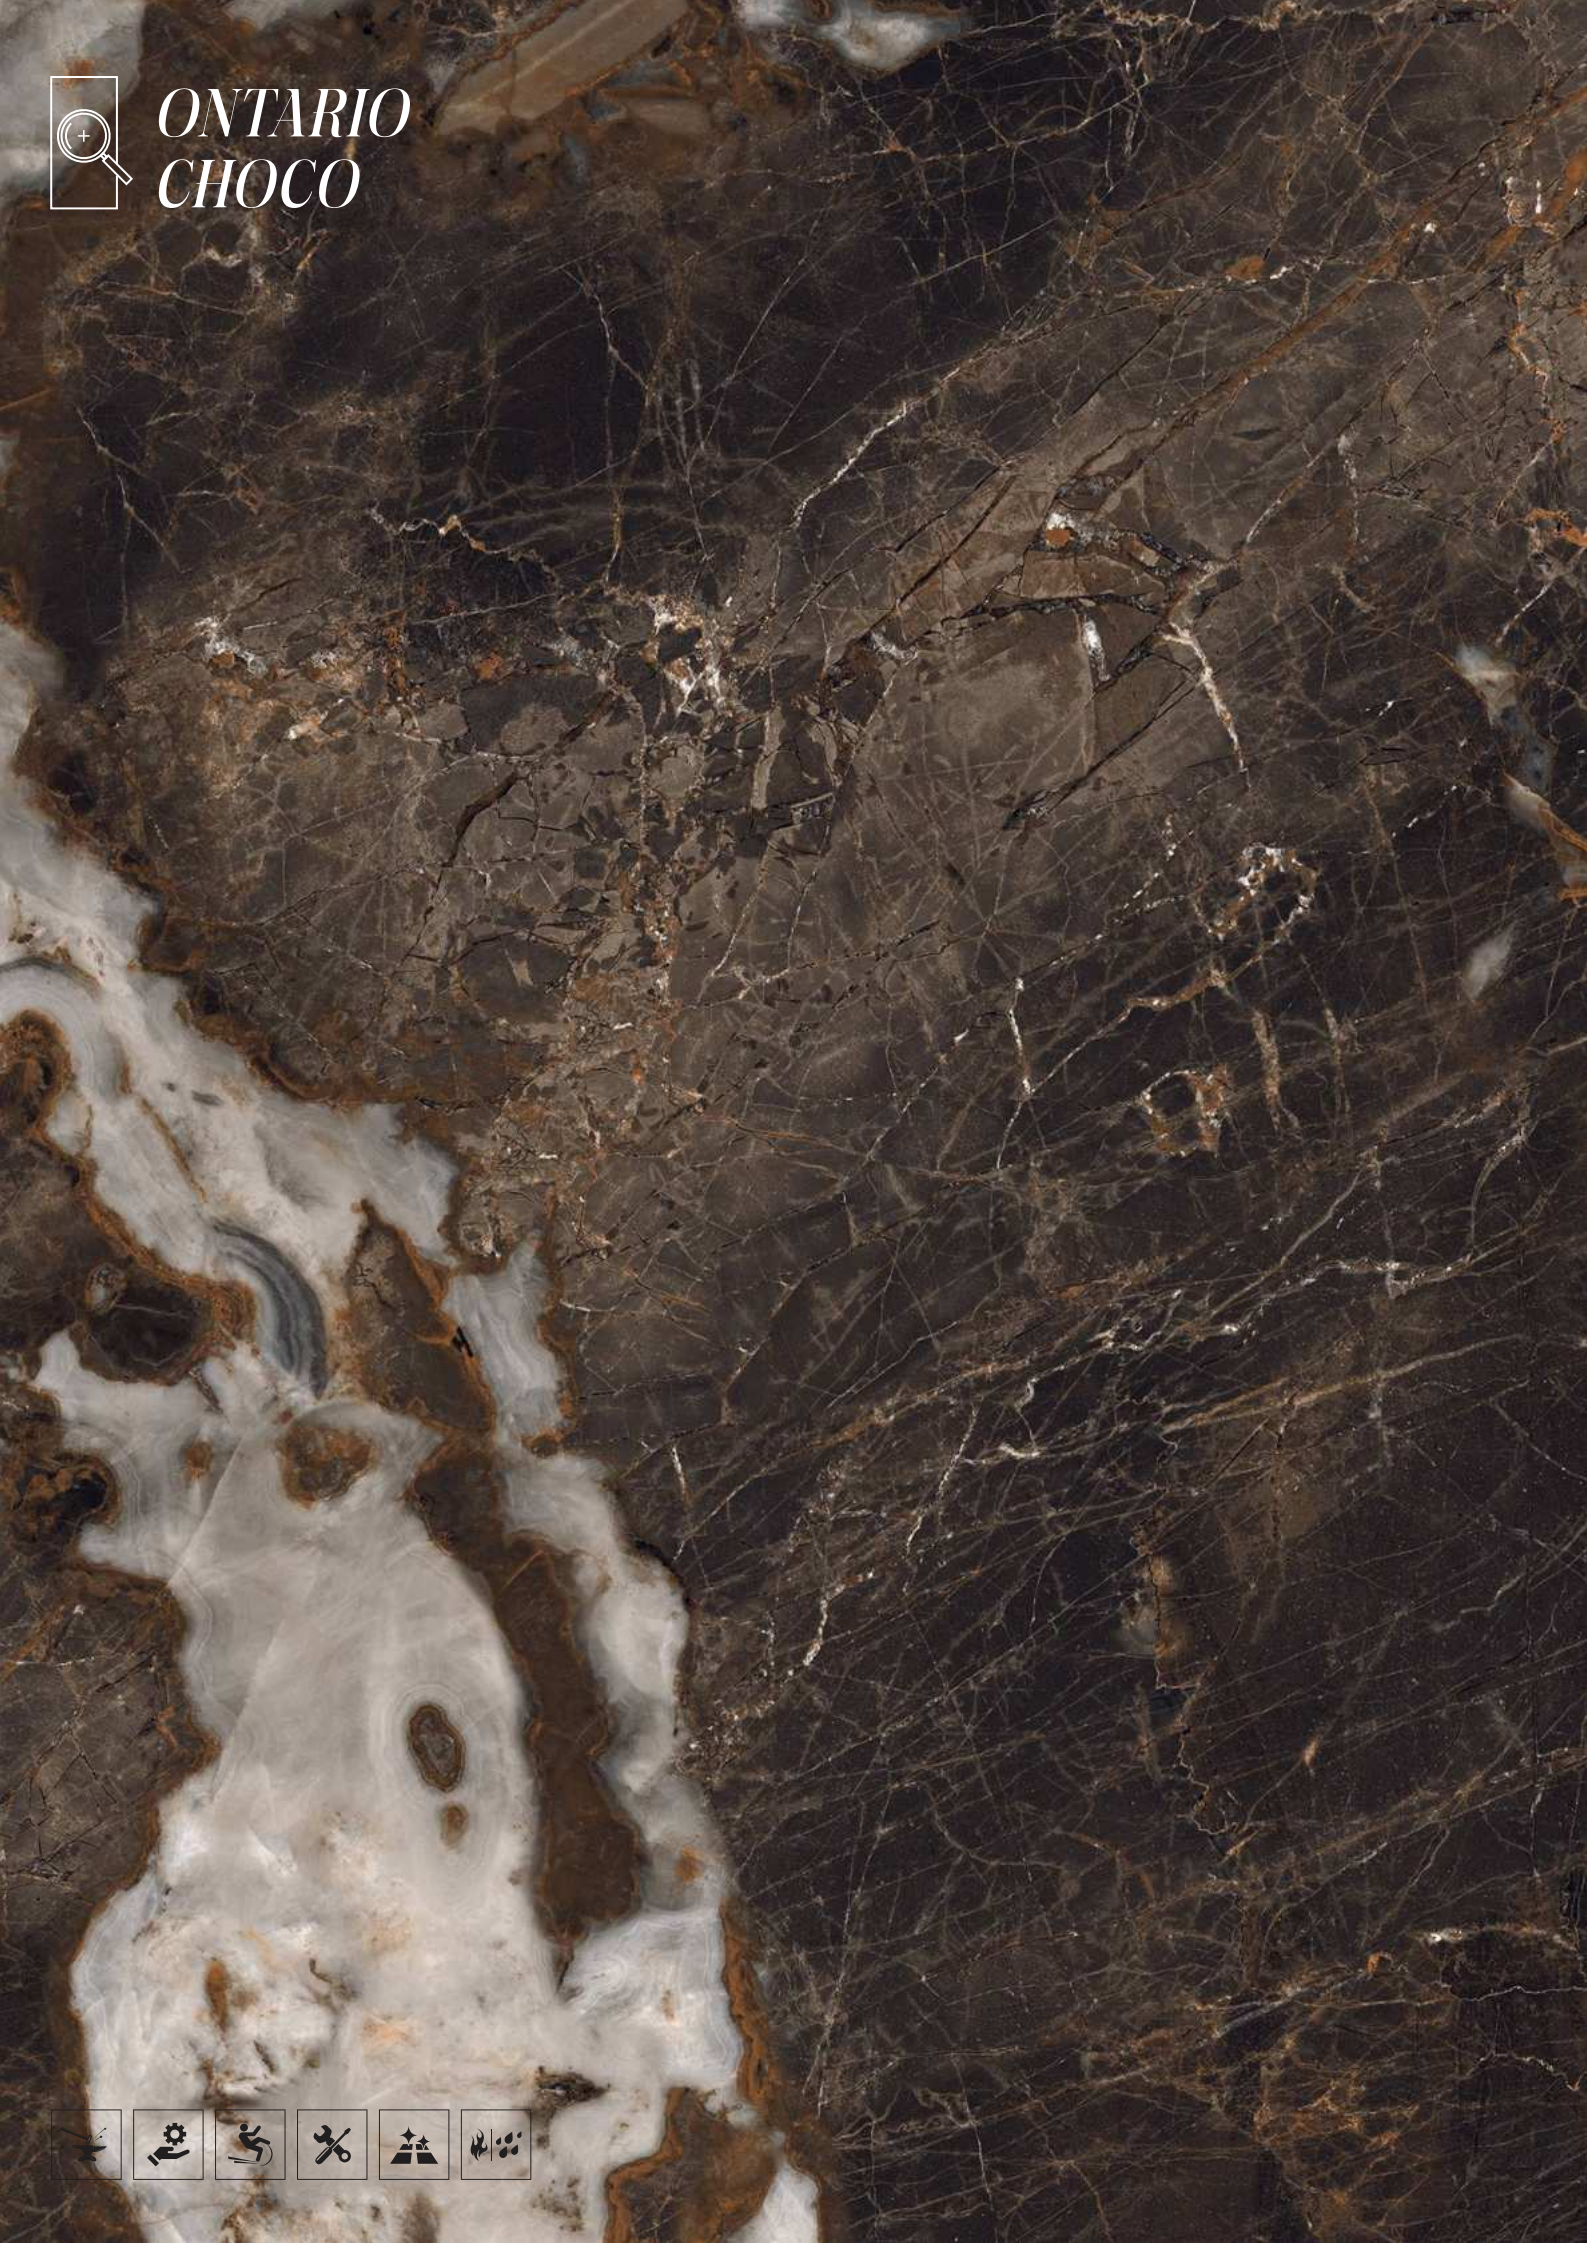

ONTARIO
CHOCO

SUPER
HIGHGLOSS
COLLECTION

ONTARIO CHOCO

| Size
600x1200mm

| Surface
Super Highgloss

| Random
04

| Floor
ONTARIO CHOCO

SUPER
HIGHGLOSS
COLLECTION