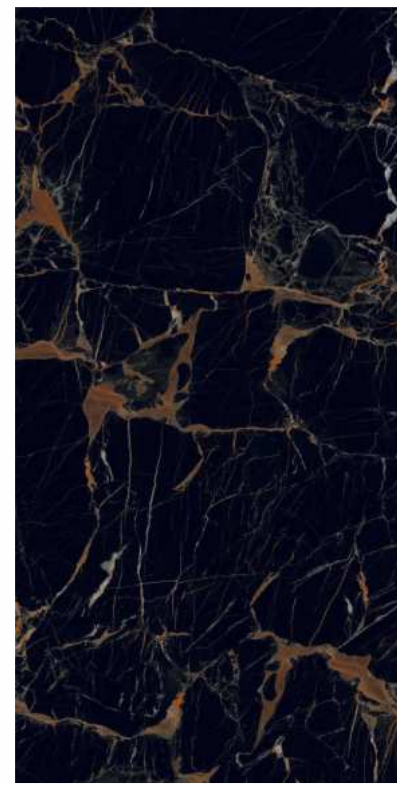

| Wall
DENMARK BROWN

SUPER
HIGHGLOSS
COLLECTION

DEVINE

SUPER
HIGHGLOSS
COLLECTION

DEVINE

| Size
600x1200mm

| Surface
Super Highgloss

| Random
04