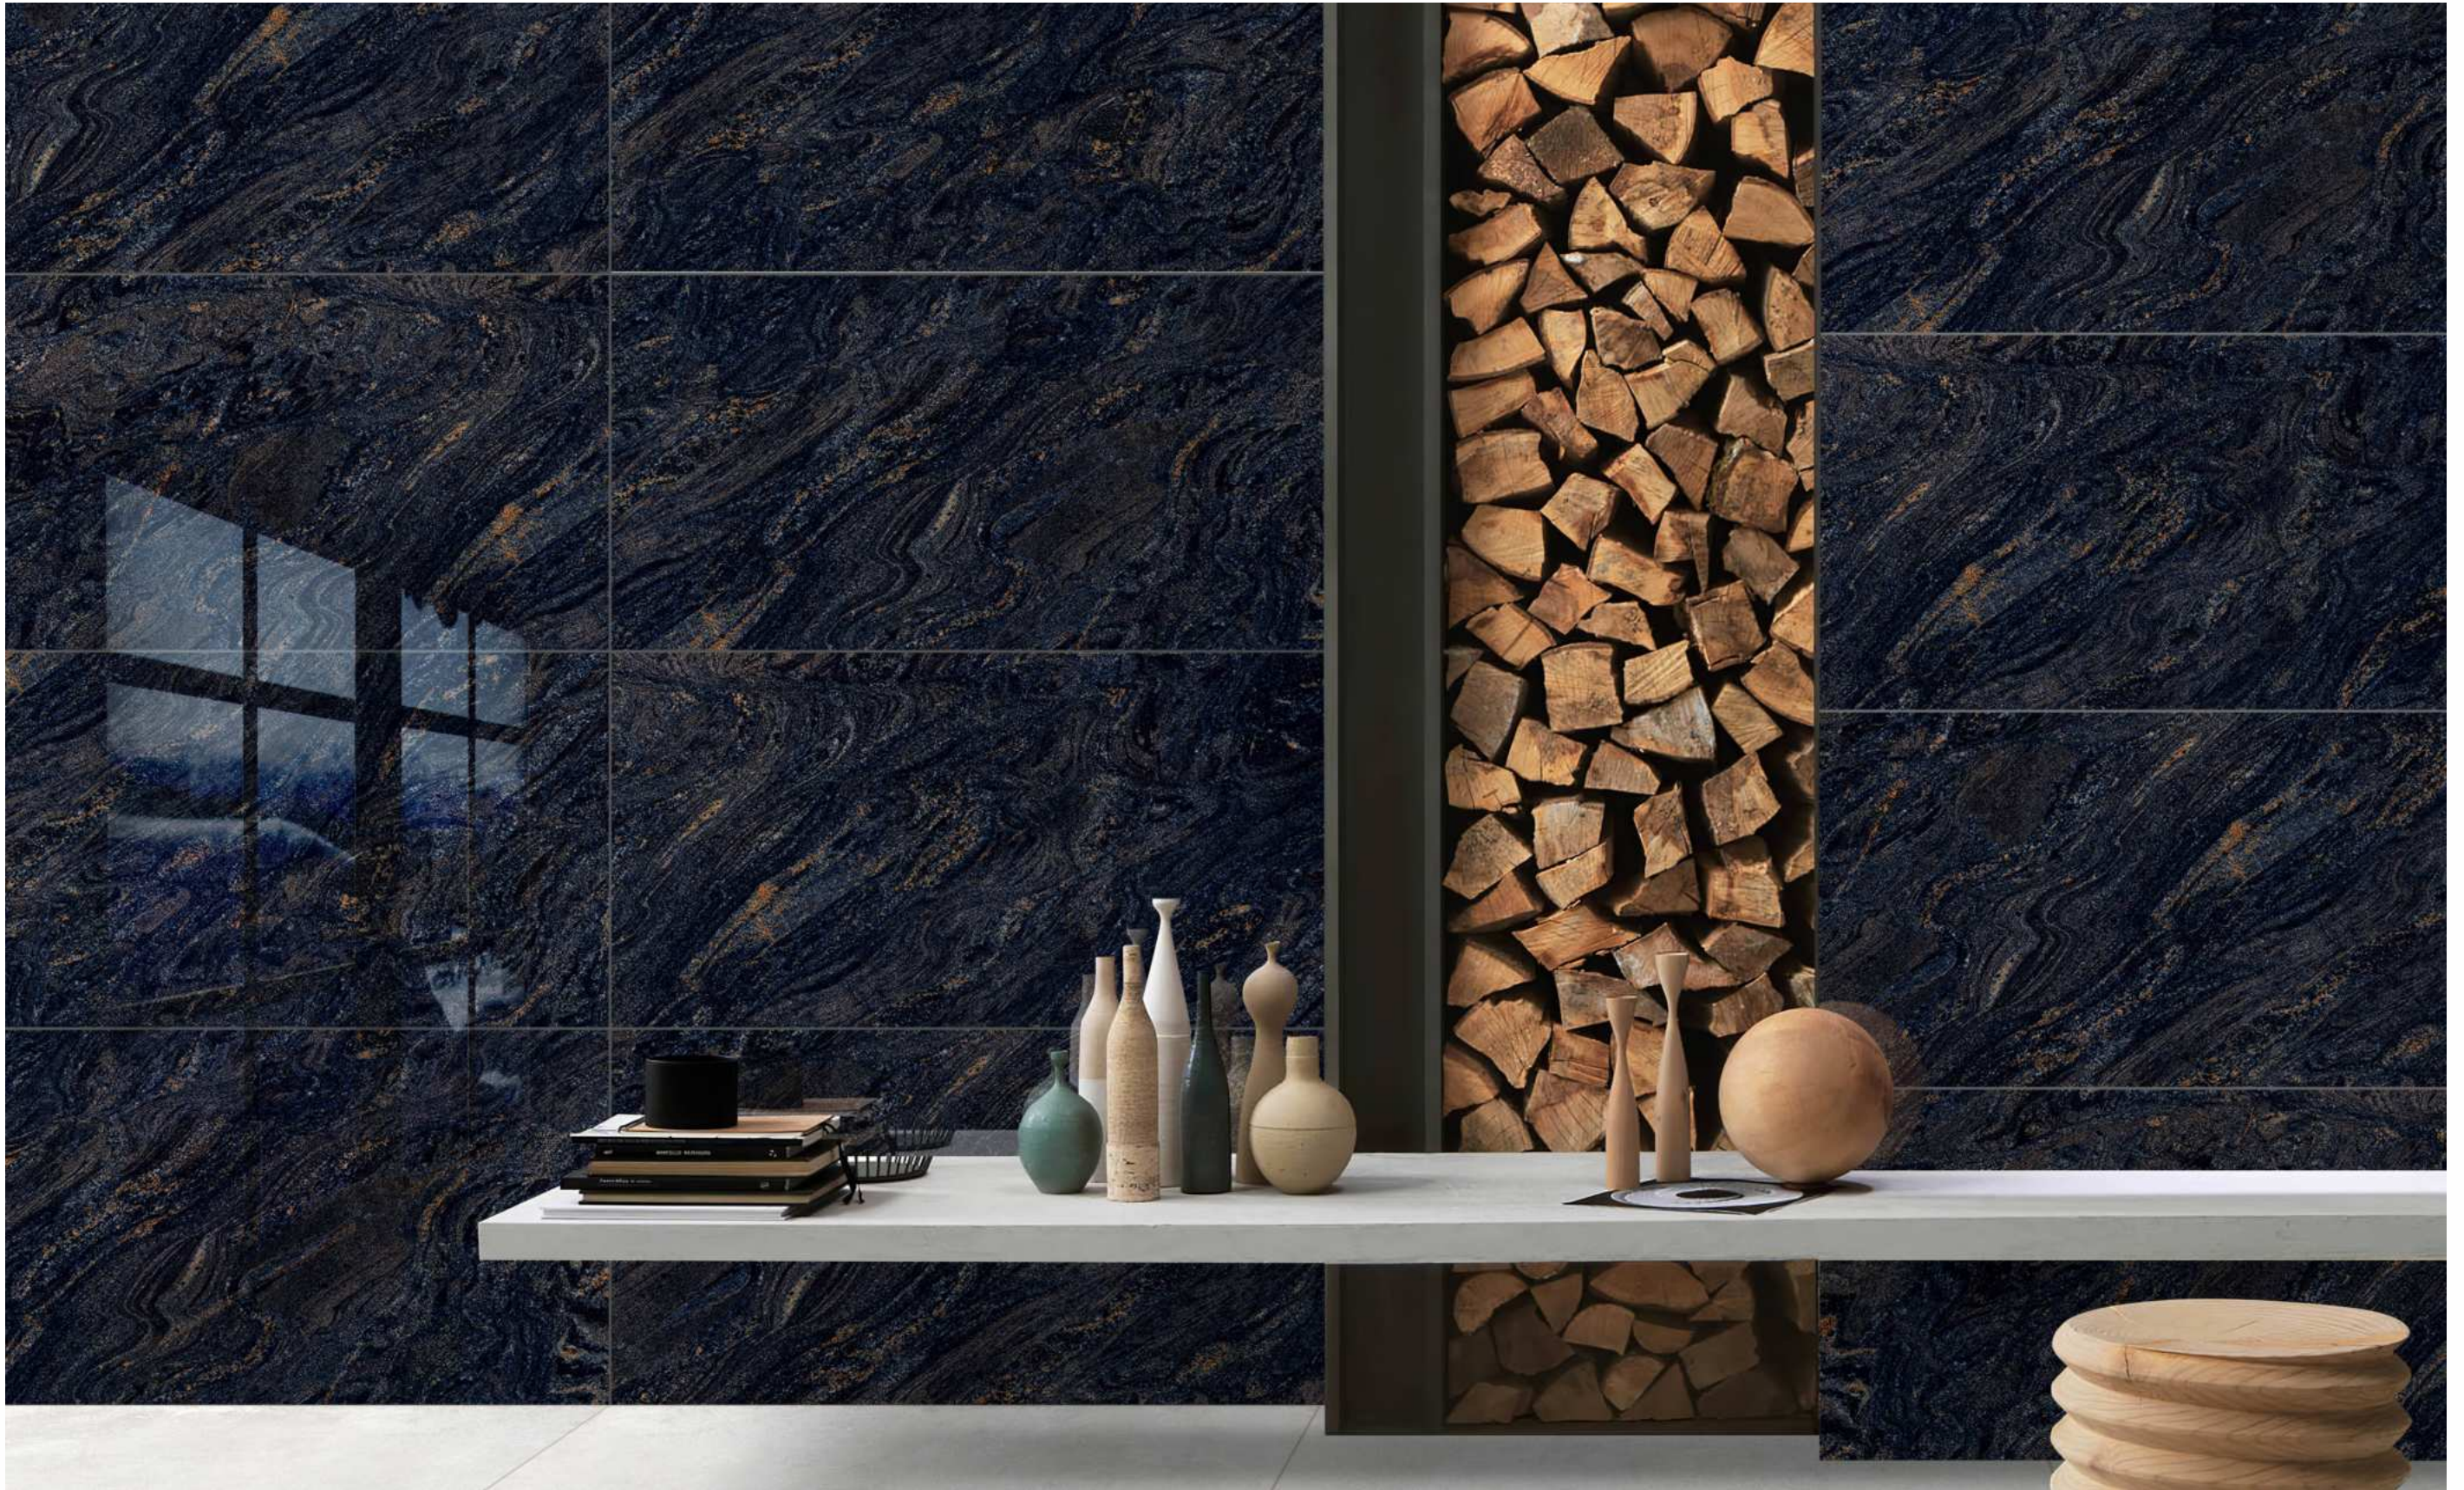

| Wall
BLUE GRANITE

SUPER
HIGHGLOSS
COLLECTION

BOSCO

SUPER
HIGHGLOSS
COLLECTION

BOSCO

| Size
600x1200mm

| Surface
Super Highgloss

| Random
04