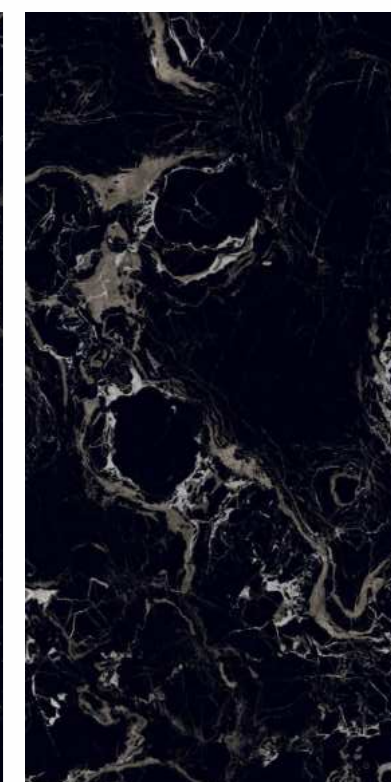

**AJRAMAR
BLACK**

SUPER
HIGHGLOSS
COLLECTION

AJRAMAR BLACK

| Size
600x1200mm

| Surface
Super Highgloss

| Random
04