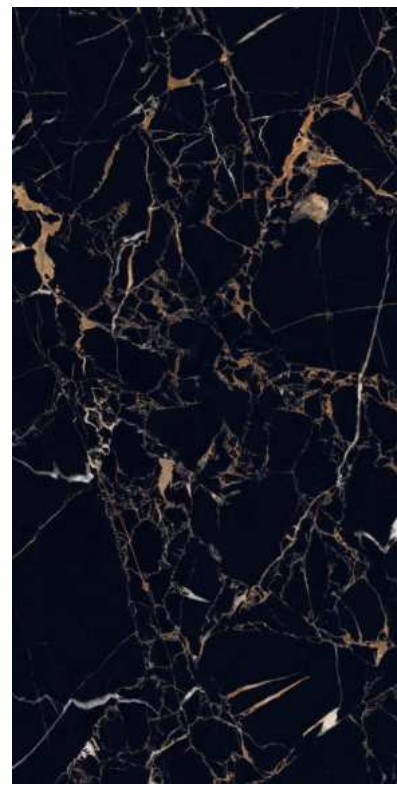

| Wall & Floor
COSTANA CHOCO

SUPER
HIGHGLOSS
COLLECTION

**CRYSTAL
BLACK**

SUPER
HIGHGLOSS
COLLECTION

CRYSTAL BLACK

| Size
600x1200mm

| Surface
High Gloss

| Random
04