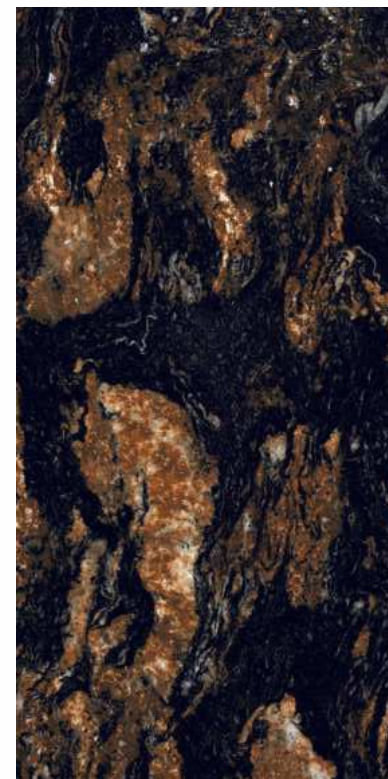

TOASTER

SUPER
HIGHGLOSS
COLLECTION

TOASTER

| Size
600x1200mm

| Surface
Super Highgloss

| Random
04