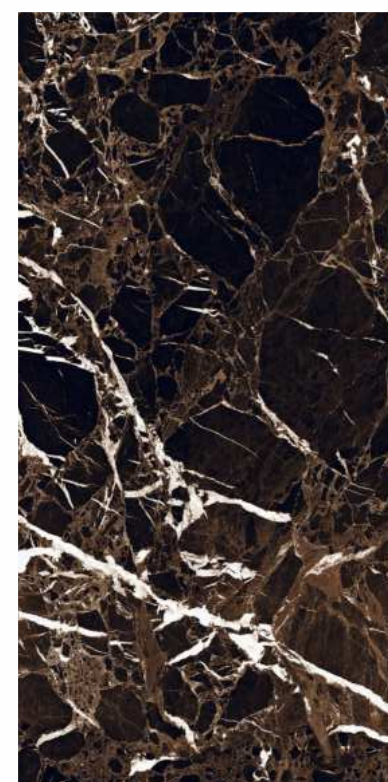

| Floor
DENMARK BLUE

SUPER
HIGHGLOSS
COLLECTION

DENMARK
BROWN

SUPER
HIGHGLOSS
COLLECTION

DENMARK BROWN

| Size
600x1200mm

| Surface
Super Highgloss

| Random
04