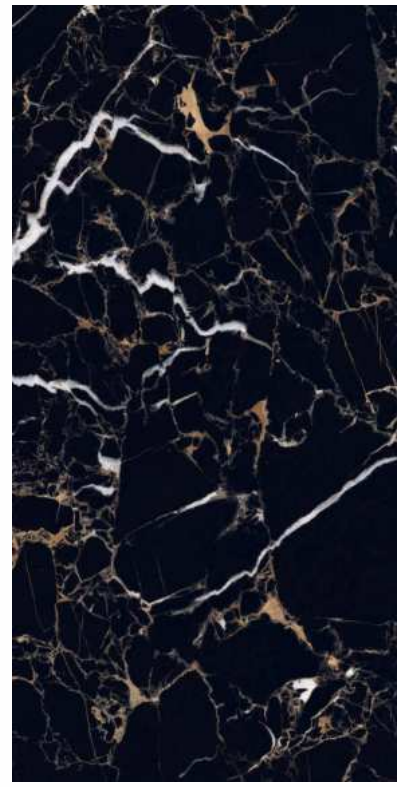

| Wall & Floor
COSTANA CHOCO

SUPER
HIGHGLOSS
COLLECTION

**CRYSTAL
BLACK**

SUPER
HIGHGLOSS
COLLECTION

CRYSTAL BLACK

| Size
600x1200mm

| Surface
High Gloss

| Random
04