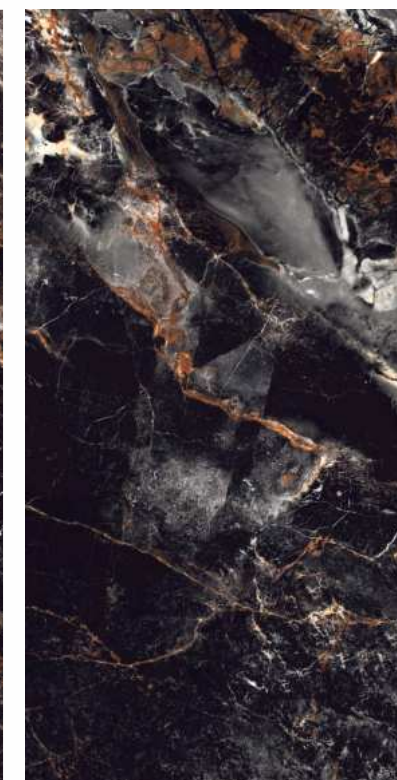

**IRIS
BLACK**

**SUPER
HIGHGLOSS
COLLECTION**

IRIS BLACK

| Size
600x1200mm

| Surface
Super Highgloss

| Random
04