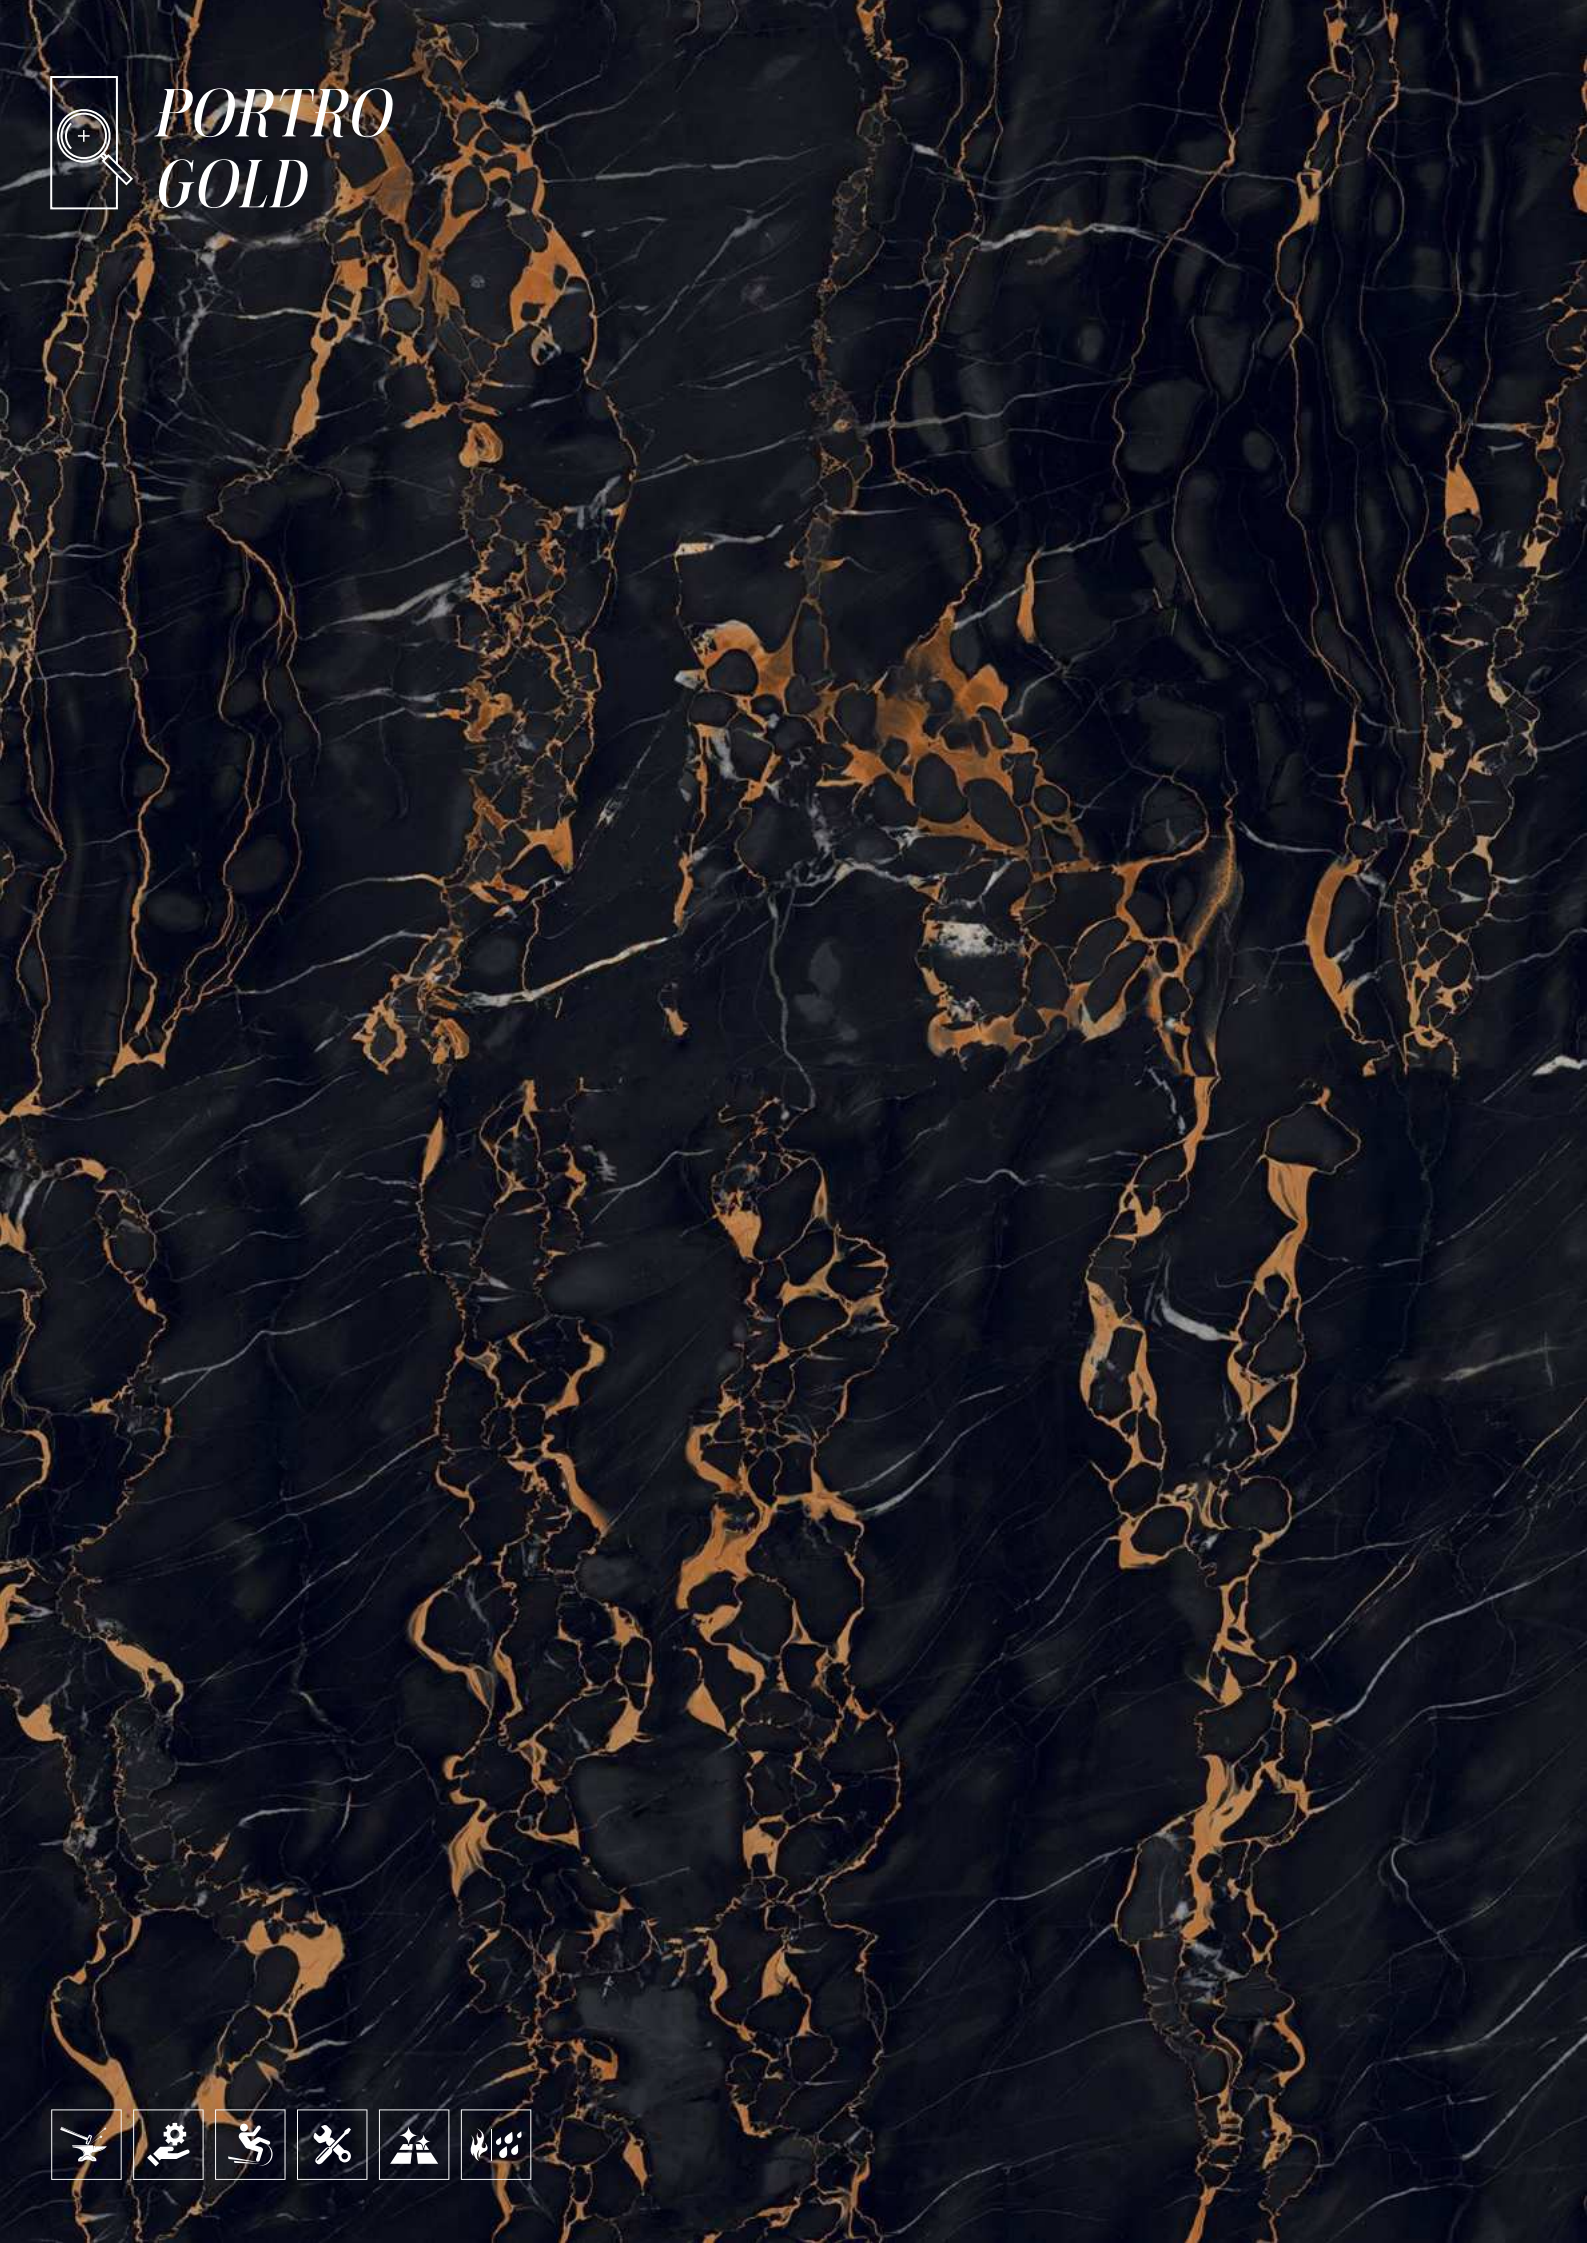

**PORTRO
GOLD**

SUPER
HIGHGLOSS
COLLECTION

PORTRO GOLD

| Size
600x1200mm

| Surface
Super Highgloss

| Random
04

| Floor
PORTRO GOLD

SUPER
HIGHGLOSS
COLLECTION