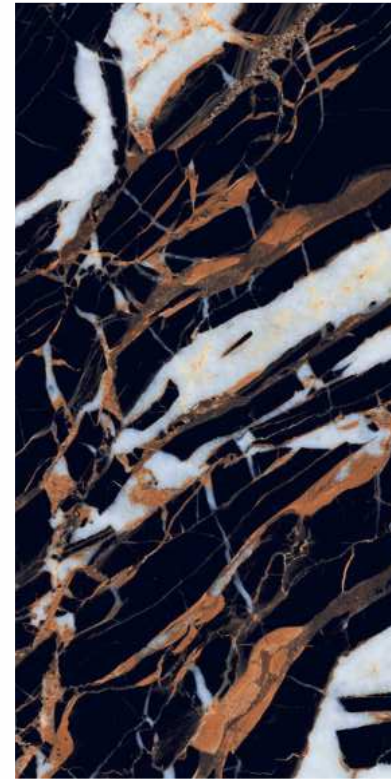

| Wall
BOSCO

SUPER
HIGHGLOSS
COLLECTION

CAPICHINO

SUPER
HIGHGLOSS
COLLECTION

CAPICHINO

| Size
600x1200mm

| Surface
Super Highgloss

| Random
04