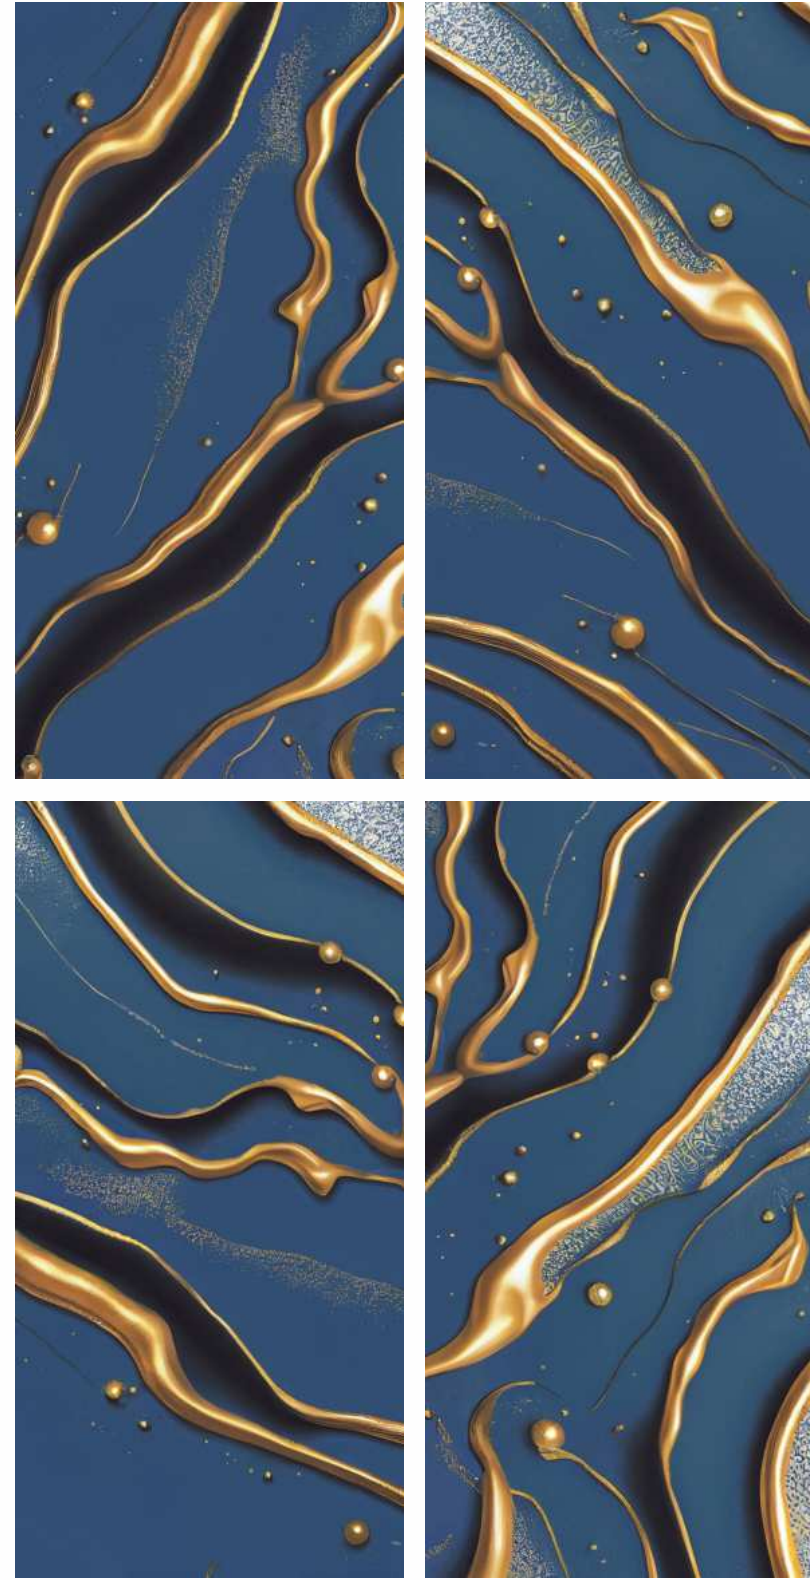

ST-016

SUPER
HIGHGLOSS
COLLECTION

ST-016

| Size
600x1200mm

| Surface
Super Highgloss

| Random
04