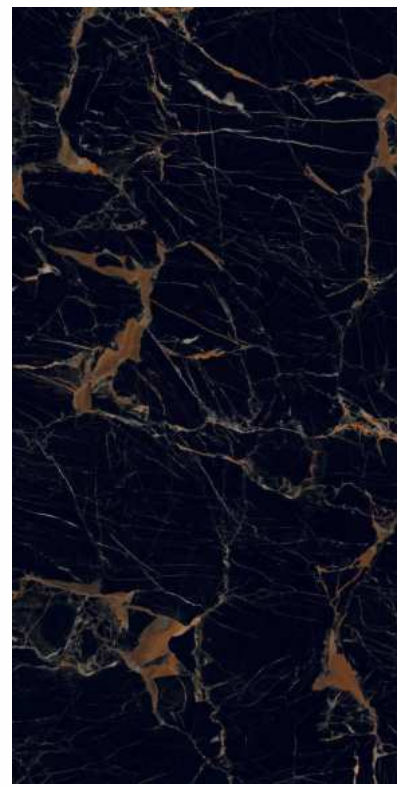

| Wall
DENMARK BROWN

SUPER
HIGHGLOSS
COLLECTION

DEVINE

SUPER
HIGHGLOSS
COLLECTION

DEVINE

| Size
600x1200mm

| Surface
Super Highgloss

| Random
04