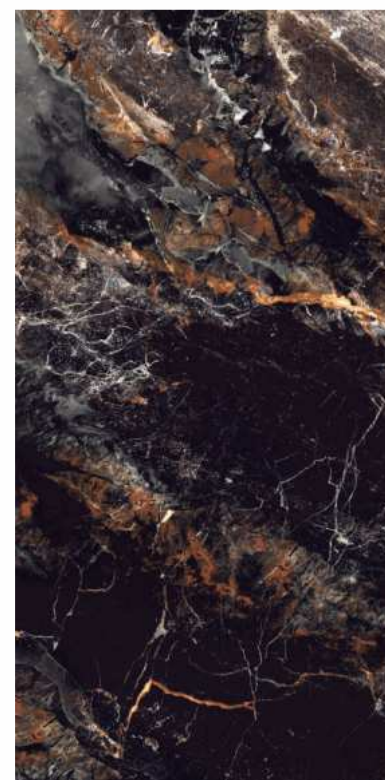

**IRIS
BLACK**

**SUPER
HIGHGLOSS
COLLECTION**

IRIS BLACK

| Size
600x1200mm

| Surface
Super Highgloss

| Random
04