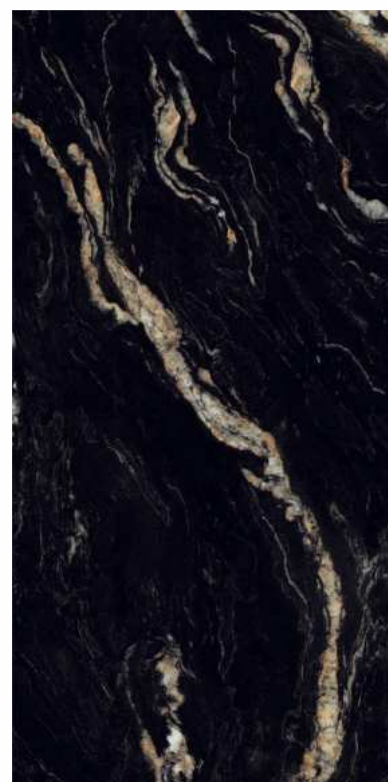

**LOMBARD
BLACK**

SUPER
HIGHGLOSS
COLLECTION

LOMBARD BLACK

| Size
600x1200mm

| Surface
Super Highgloss

| Random
03